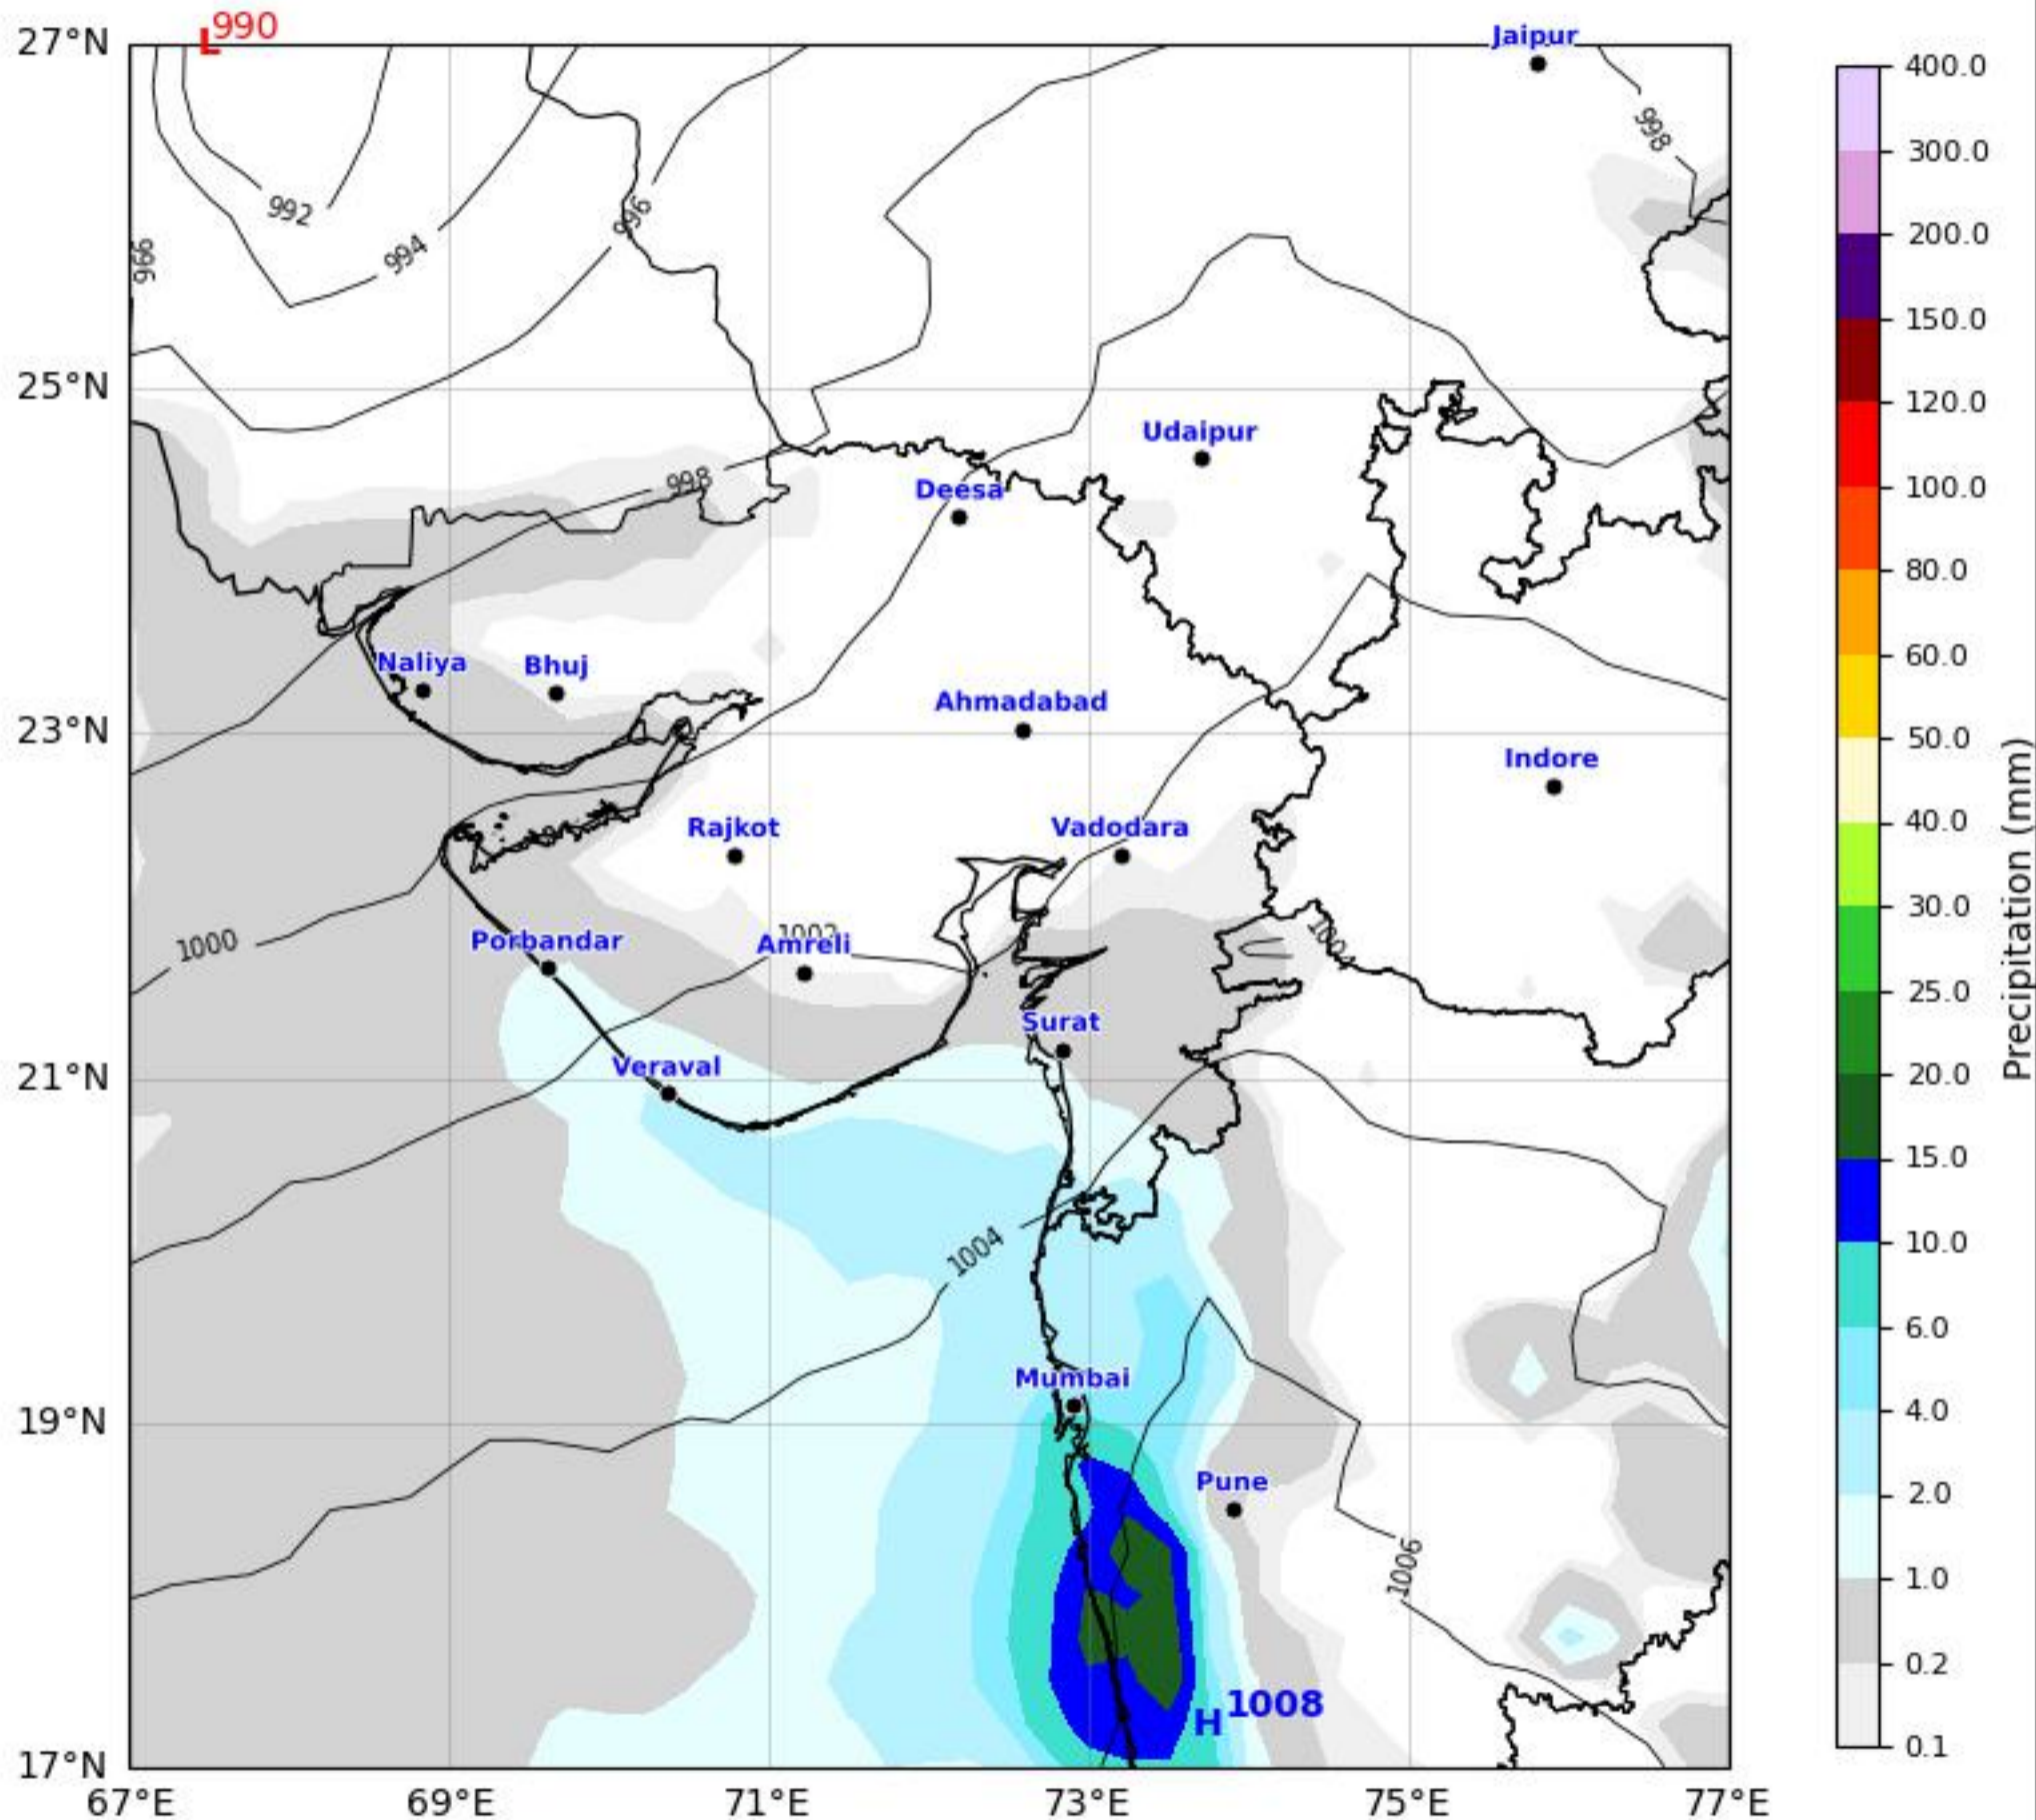

Daily Precipitation Forecast 192 Hours Gujarat & Surrounding Region

GFS run 08 Jun 2026 00Z valid for 16 Jun 2026 00Z

KOLA - West by gujaratweather.com - Data: NOMADS

KOLA: Kathiawar Ocean & Land Atmosphere - Experimental Mapping Mapping Platform