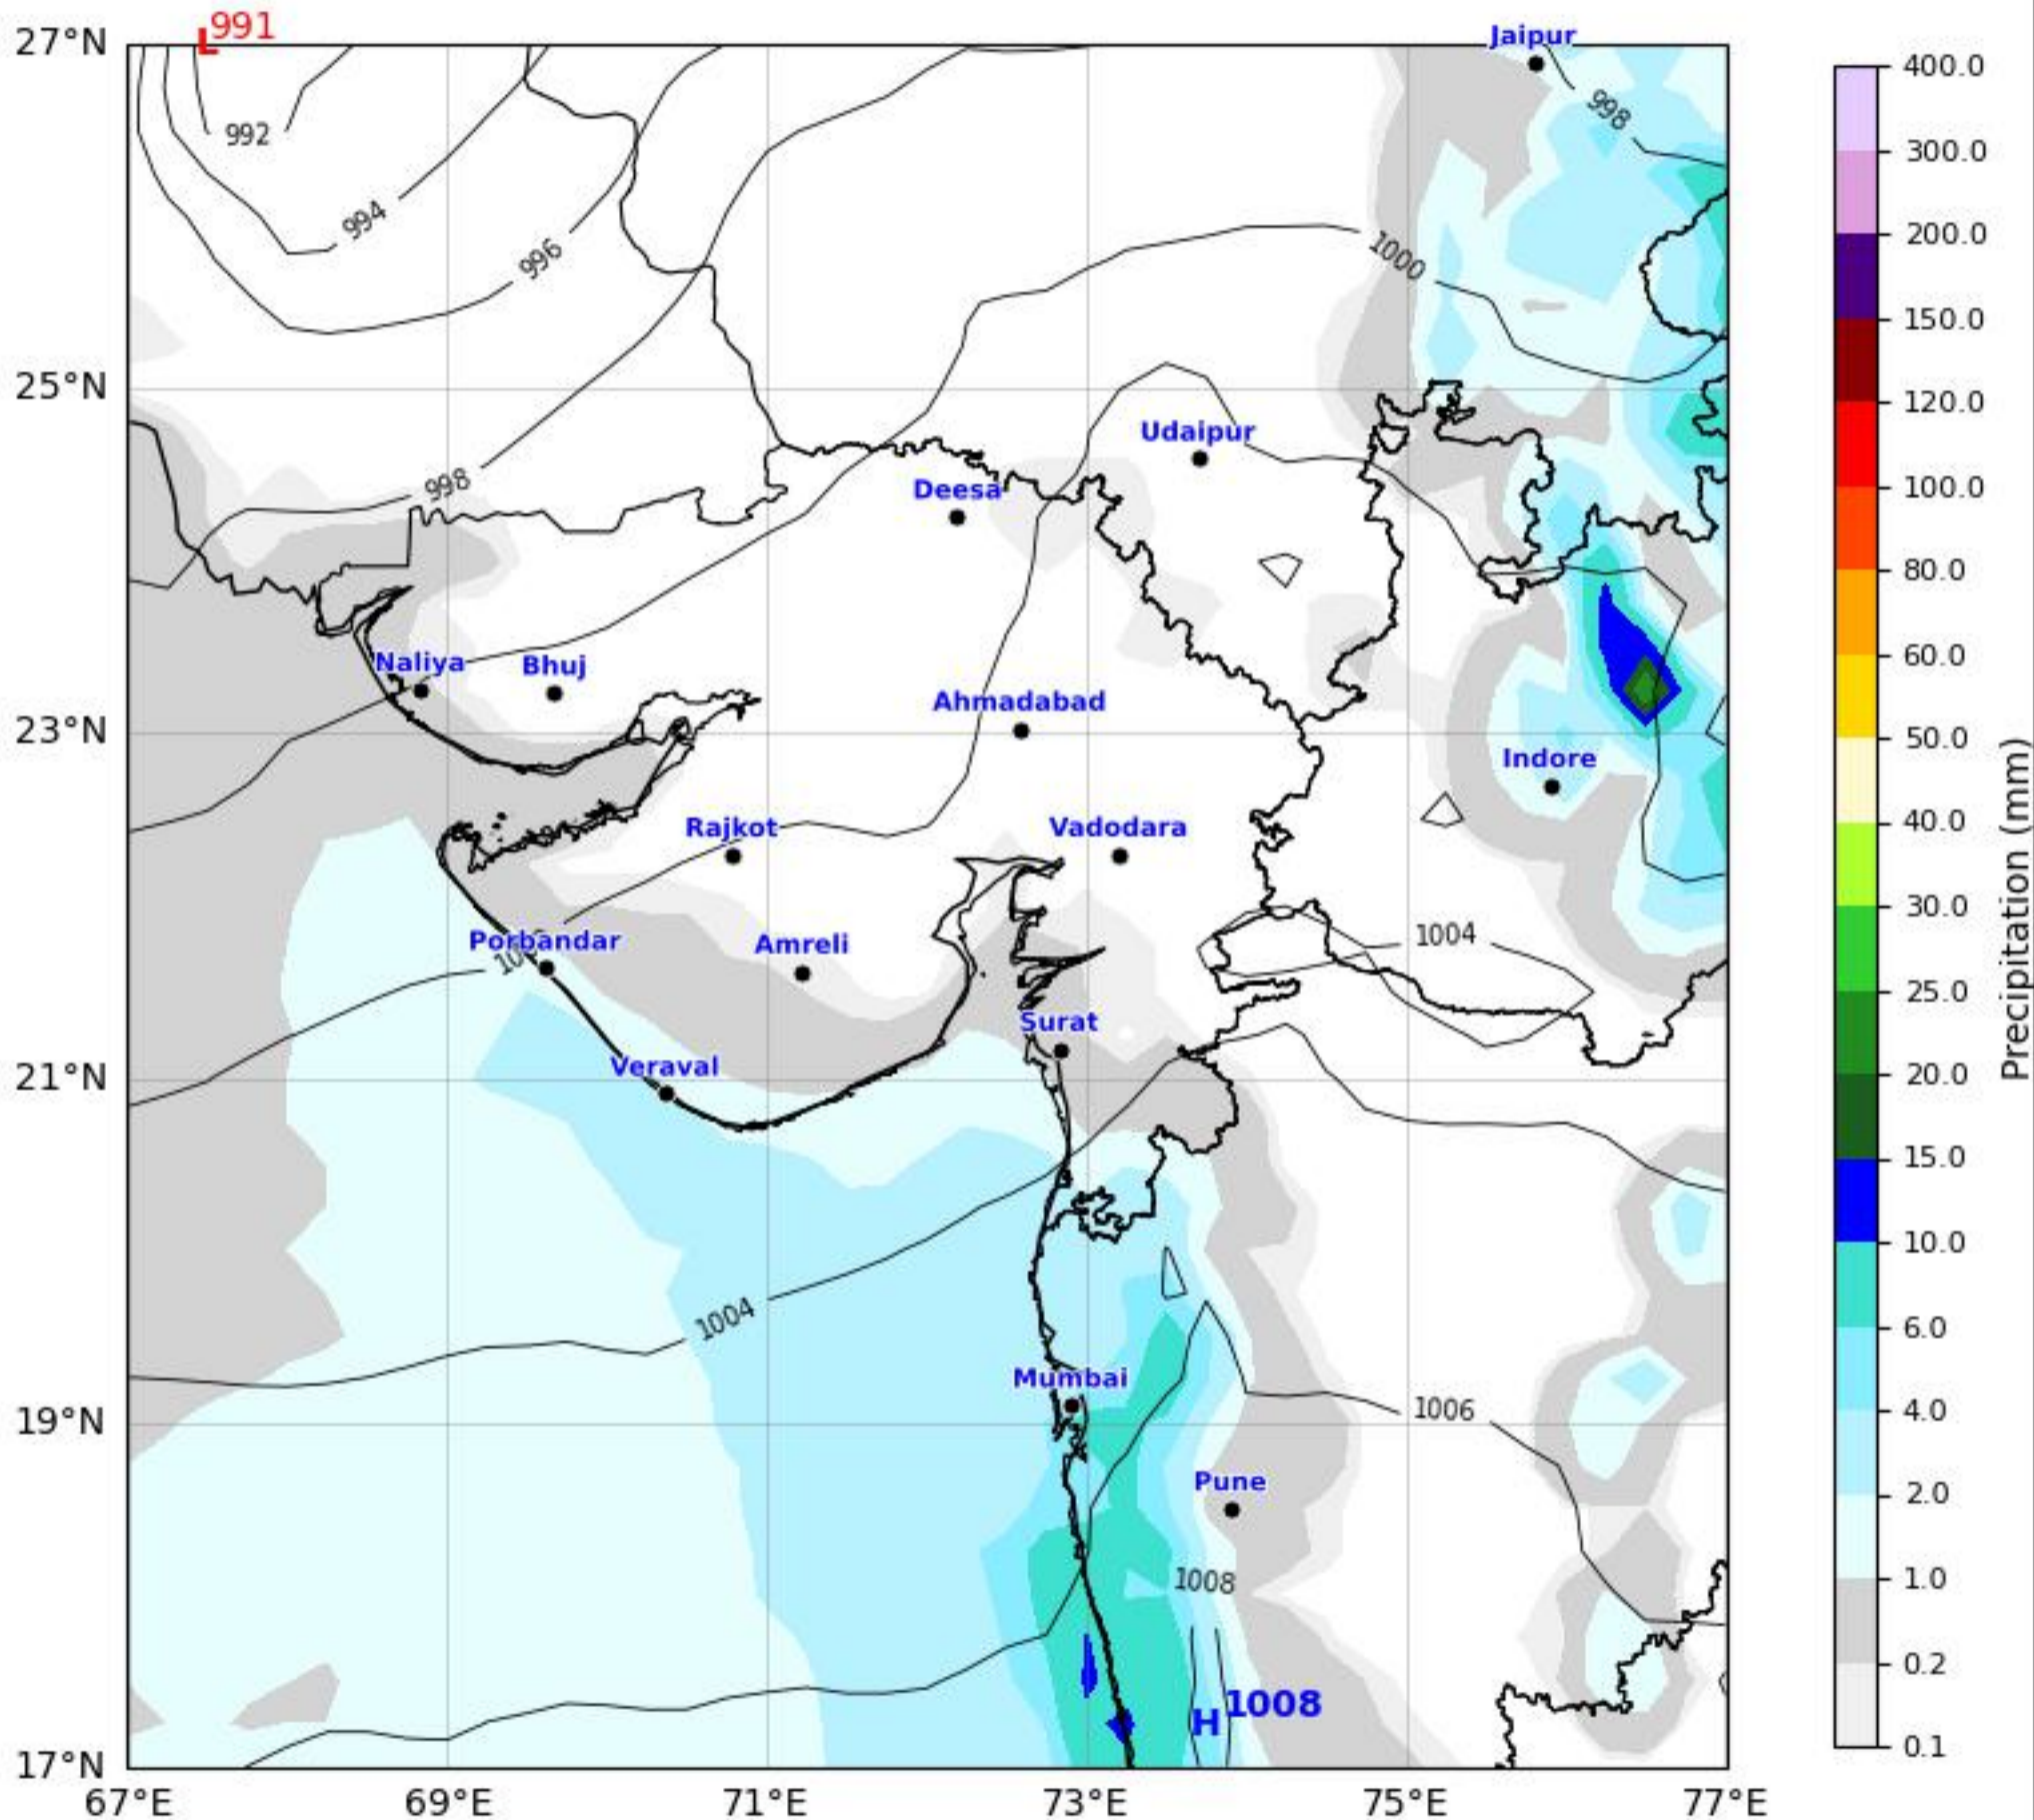

Daily Precipitation Forecast 168 Hours Gujarat & Surrounding Region

GFS run 08 Jun 2026 00Z valid for 15 Jun 2026 00Z

KOLA - West by gujaratweather.com - Data: NOMADS

KOLA: Kathiawar Ocean & Land Atmosphere - Experimental Mapping Mapping Platform