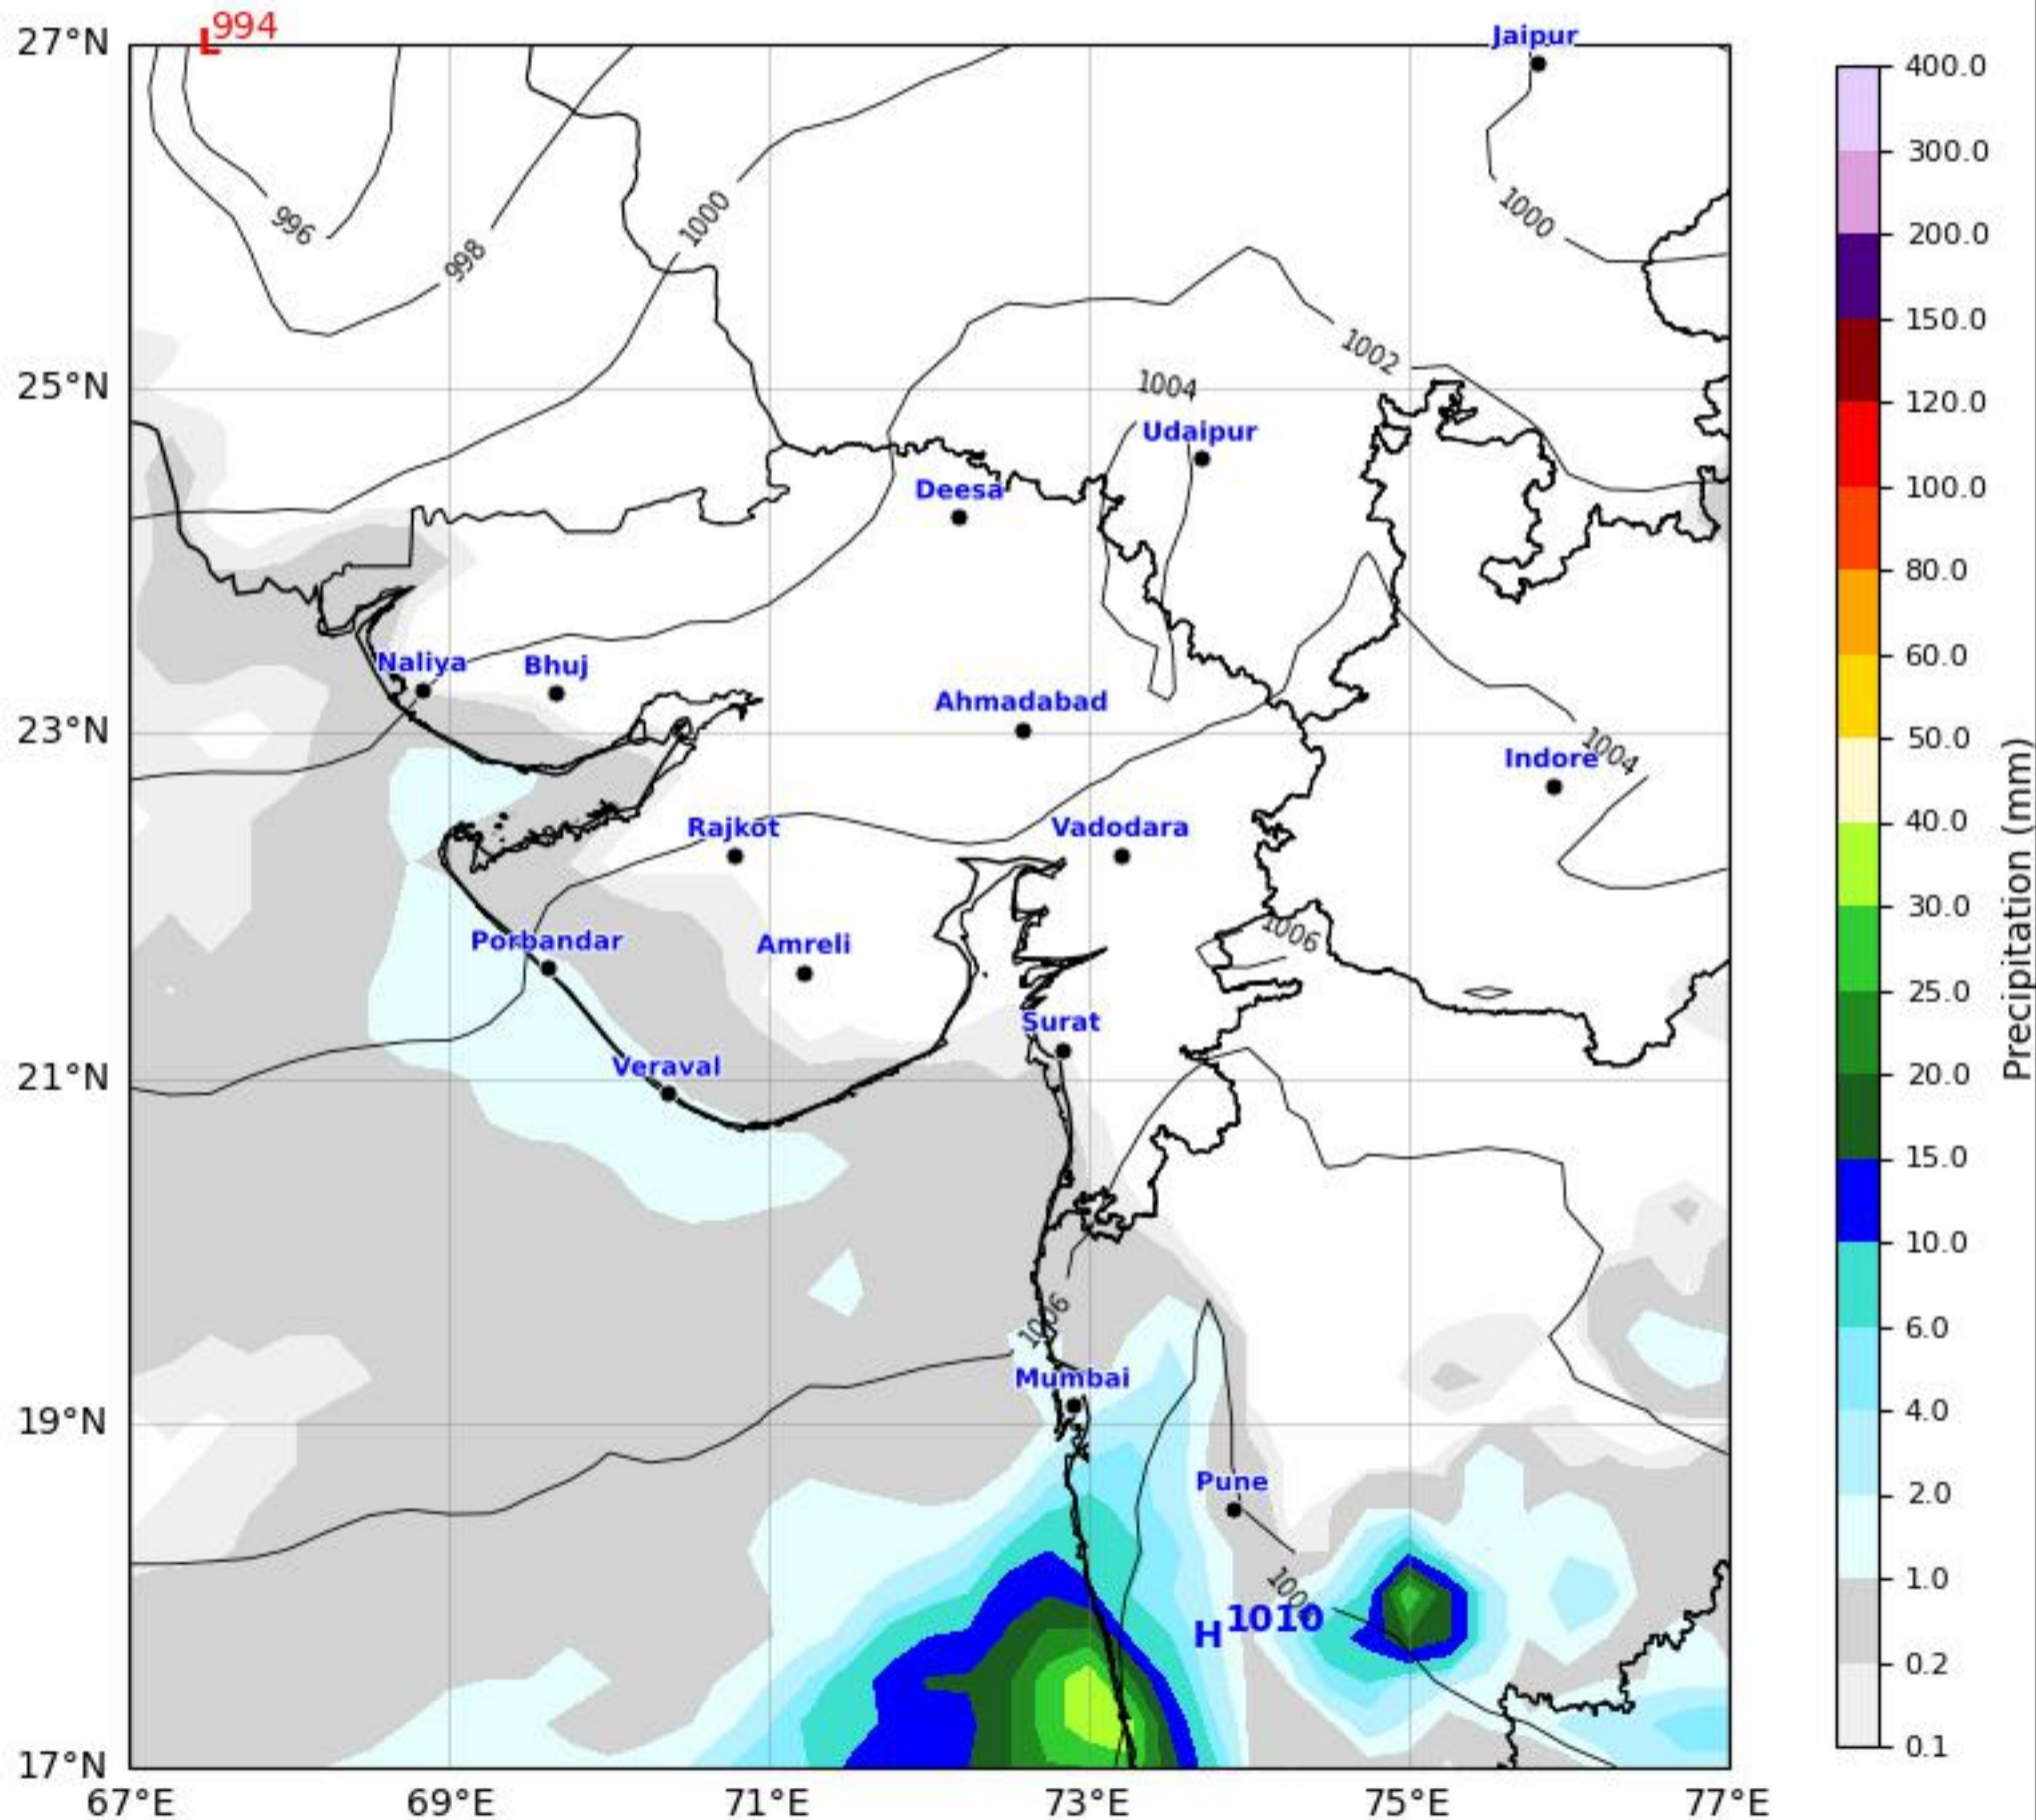

Daily Precipitation Forecast 48 Hours Gujarat & Surrounding Region

GFS run 08 Jun 2026 00Z valid for 10 Jun 2026 00Z

KOLA - West by gujaratweather.com - Data: NOMADS

KOLA: Kathiawar Ocean & Land Atmosphere - Experimental Mapping Mapping Platform

Disclaimer: The images provided by gujaratweather.com are experimental and for informational purposes only. They are not official forecasts. We do not guarantee the accuracy, timeliness, or completeness of these images, which may contain errors due to data download scripts or software limitations. For reliable weather forecasts, Please refer to official agencies such as Indian Meteorological Department or NOAA- NOMADS. The base map shown does not represent political boundaries.