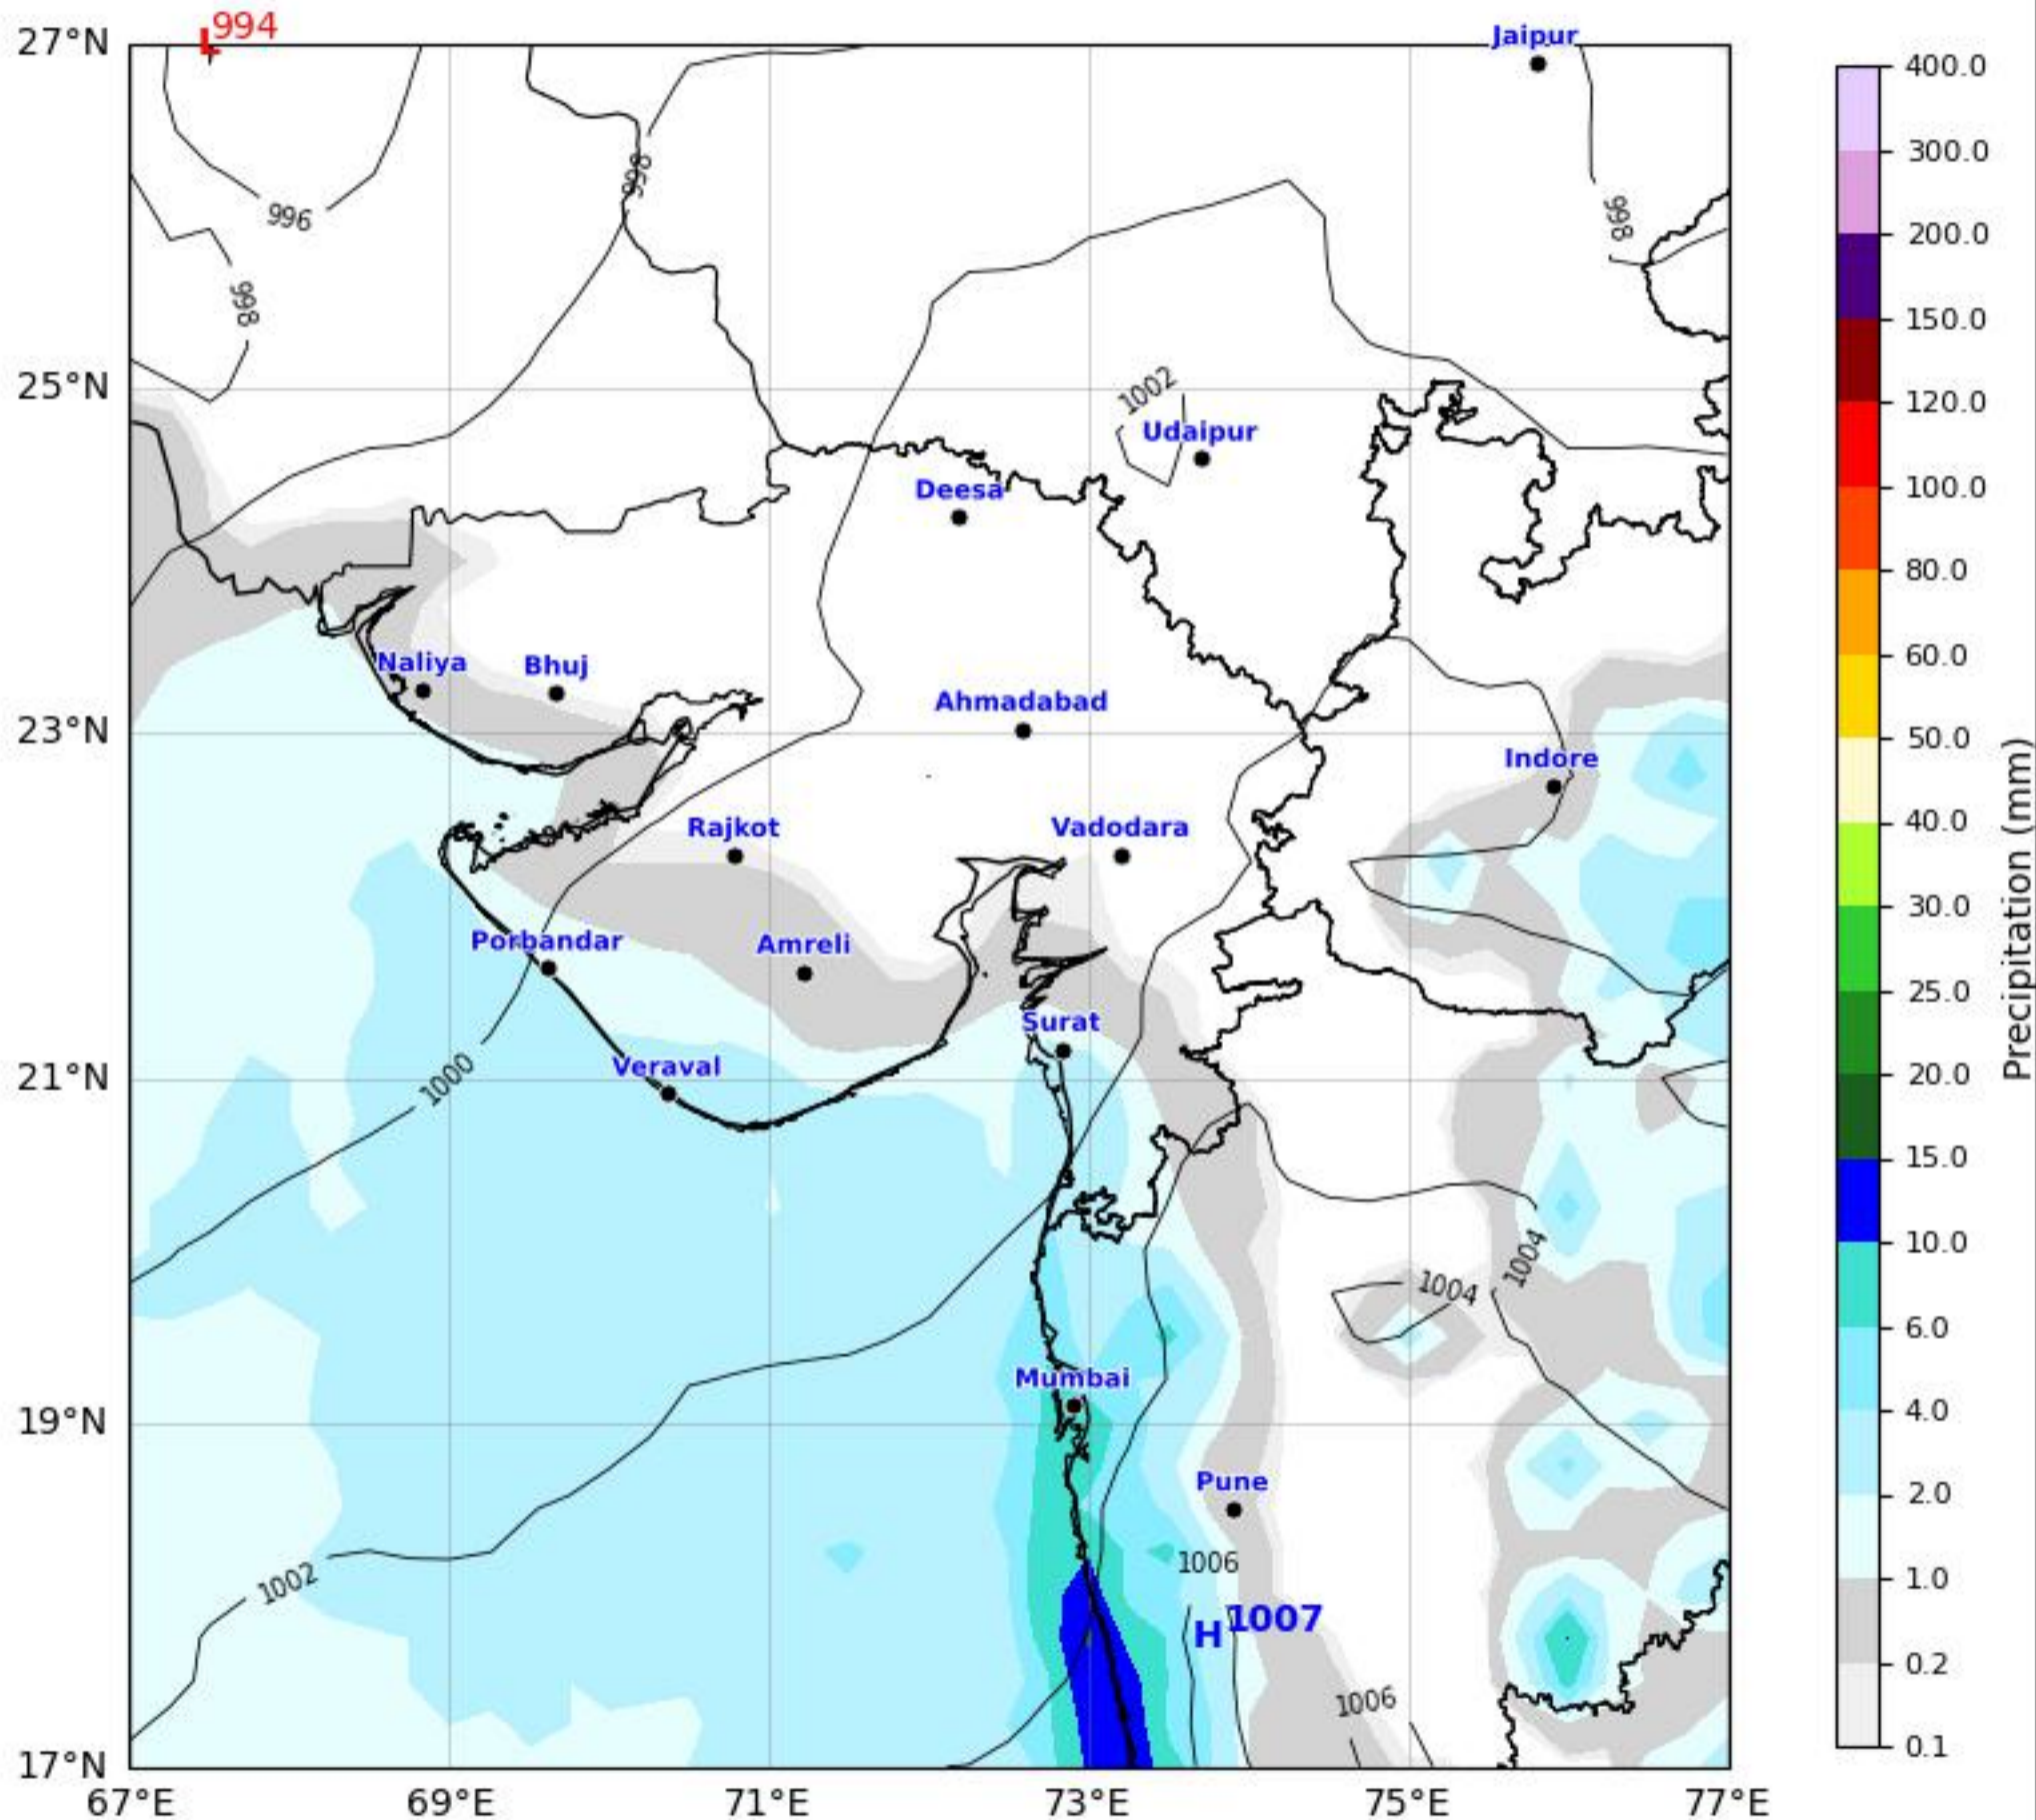

Daily Precipitation Forecast 264 Hours Gujarat & Surrounding Region

GFS run 08 Jun 2026 00Z valid for 19 Jun 2026 00Z

KOLA - West by gujaratweather.com - Data: NOMADS

KOLA: Kathiawar Ocean & Land Atmosphere - Experimental Mapping Mapping Platform

Disclaimer: The images provided by gujaratweather.com are experimental and for informational purposes only. They are not official forecasts. We do not guarantee the accuracy, timeliness, or completeness of these images, which may contain errors due to data download scripts or software limitations. For reliable weather forecasts, Please refer to official agencies such as Indian Meteorological Department or NOAA- NOMADS. The base map shown does not represent political boundaries.