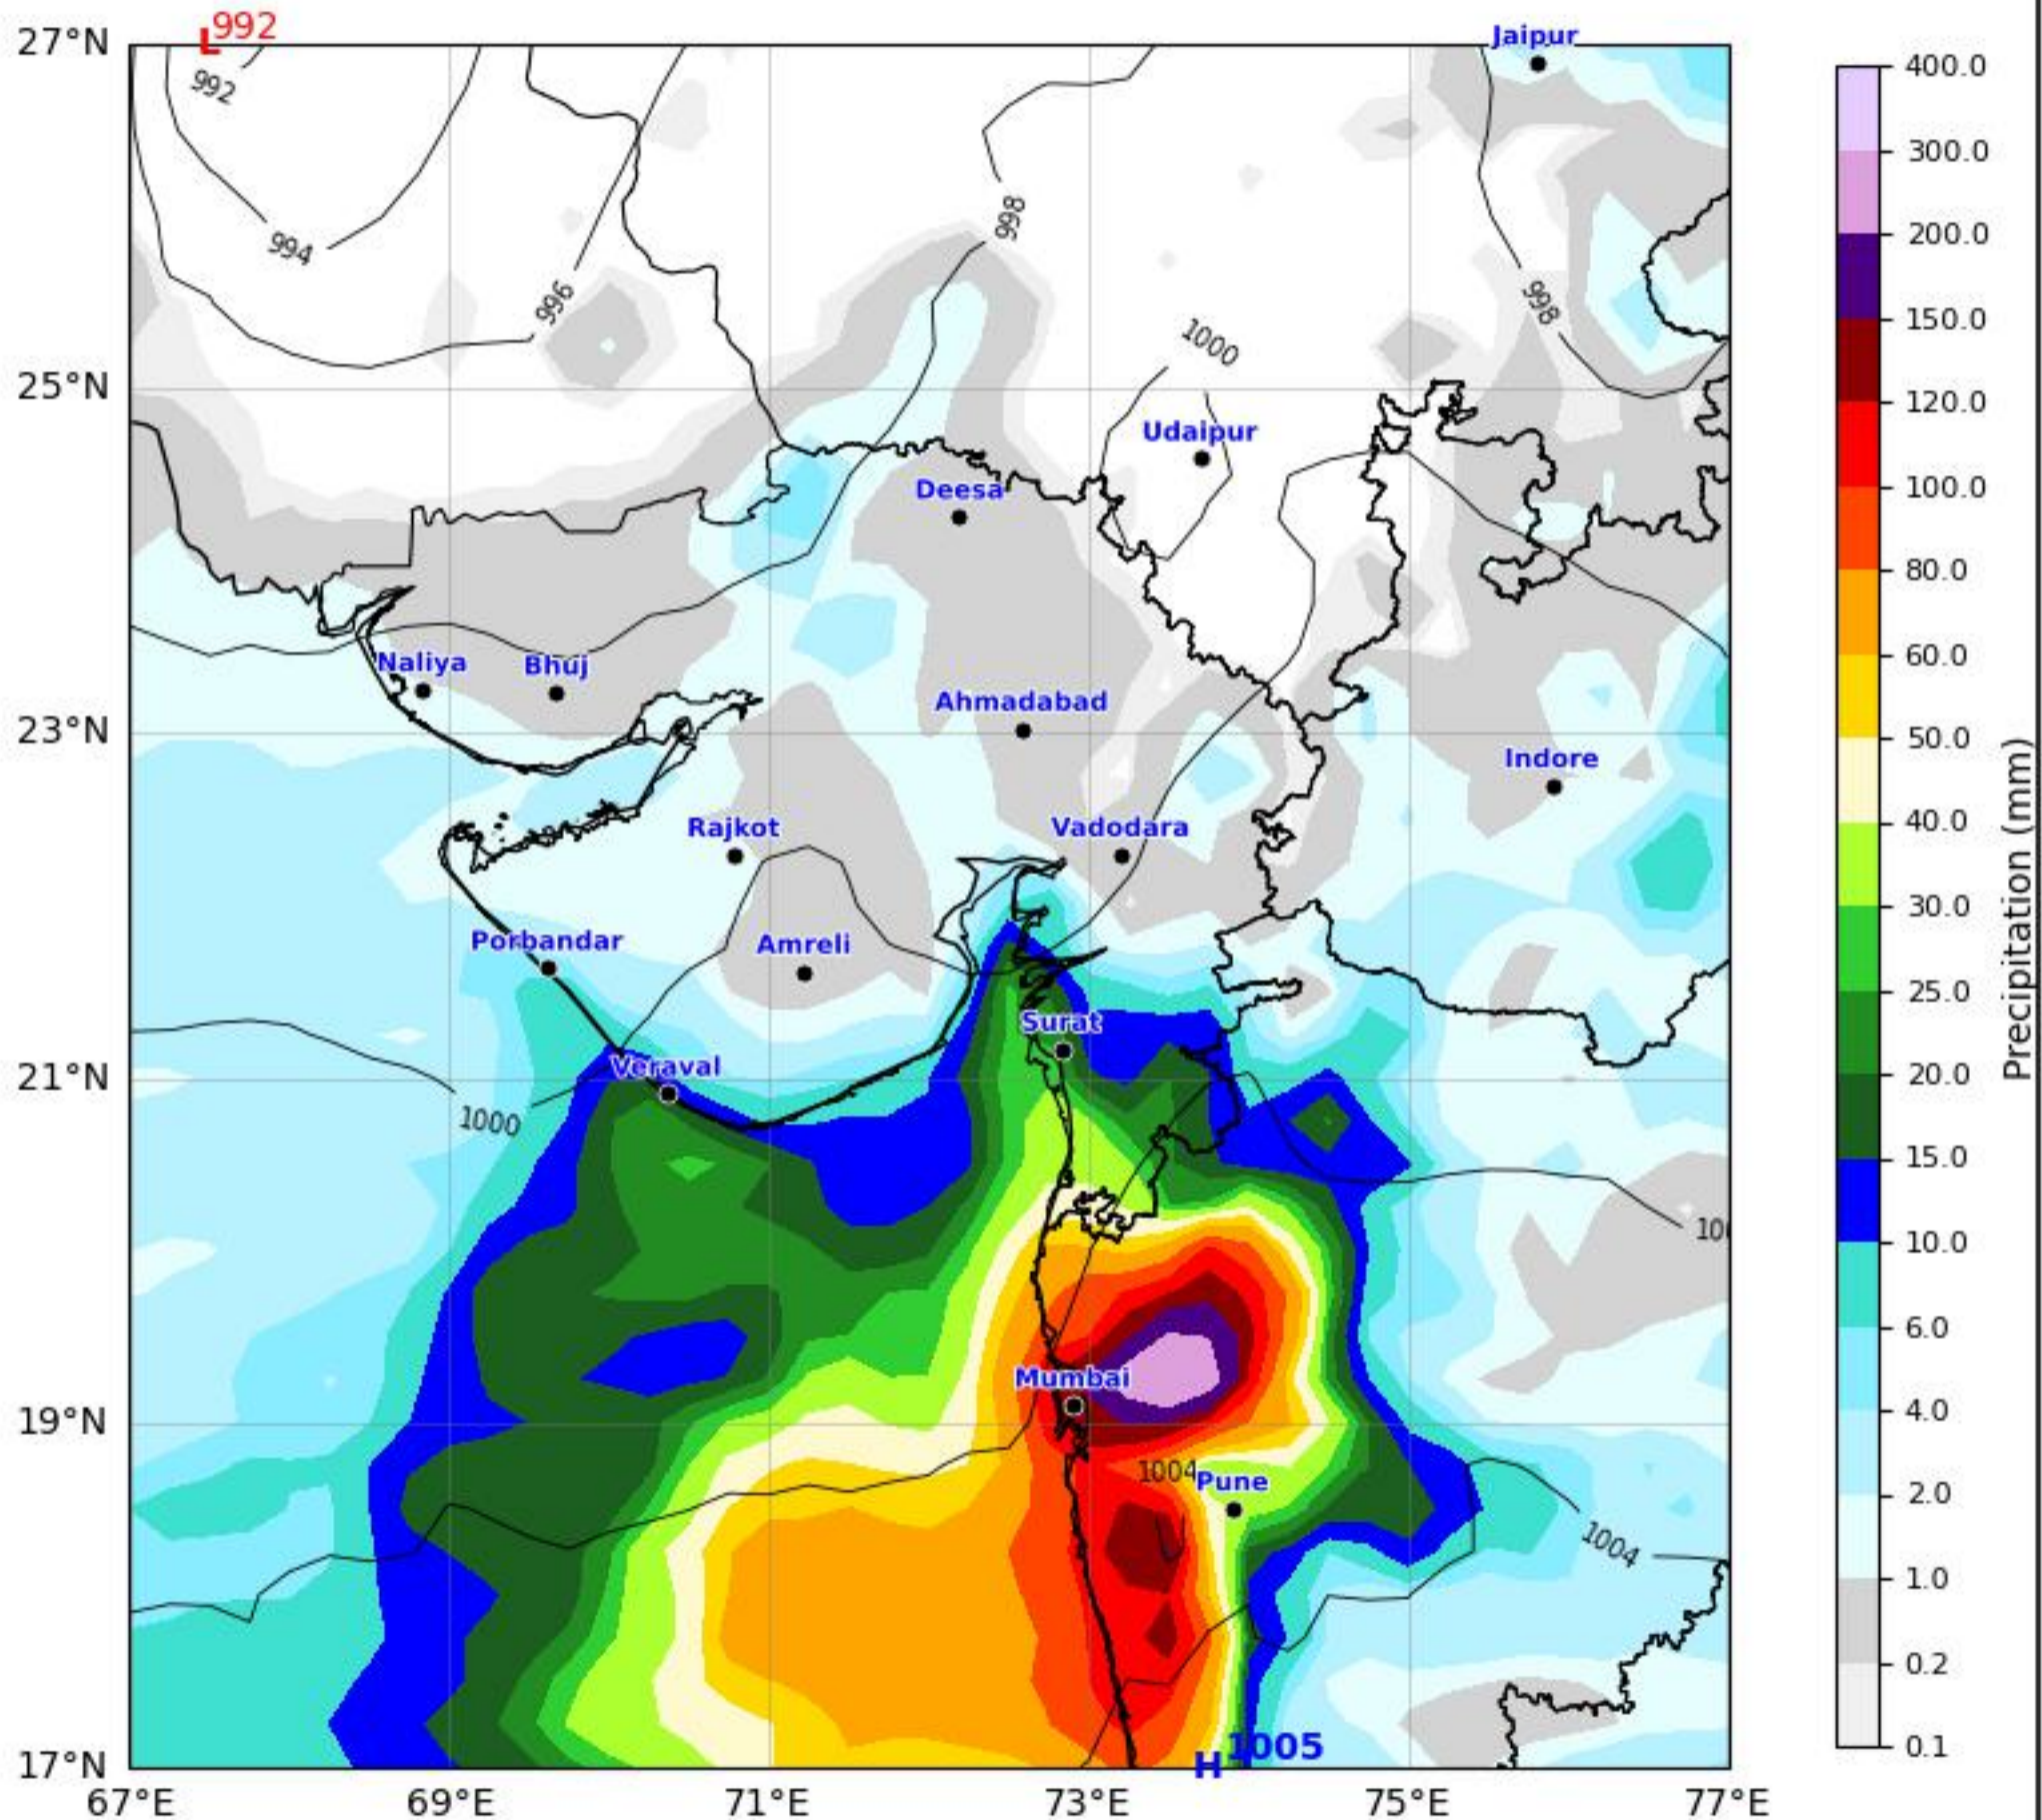

Daily Precipitation Forecast 384 Hours Gujarat & Surrounding Region

GFS run 08 Jun 2026 00Z valid for 24 Jun 2026 00Z

KOLA - West by gujaratweather.com - Data: NOMADS

KOLA: Kathiawar Ocean & Land Atmosphere - Experimental Mapping Mapping Platform