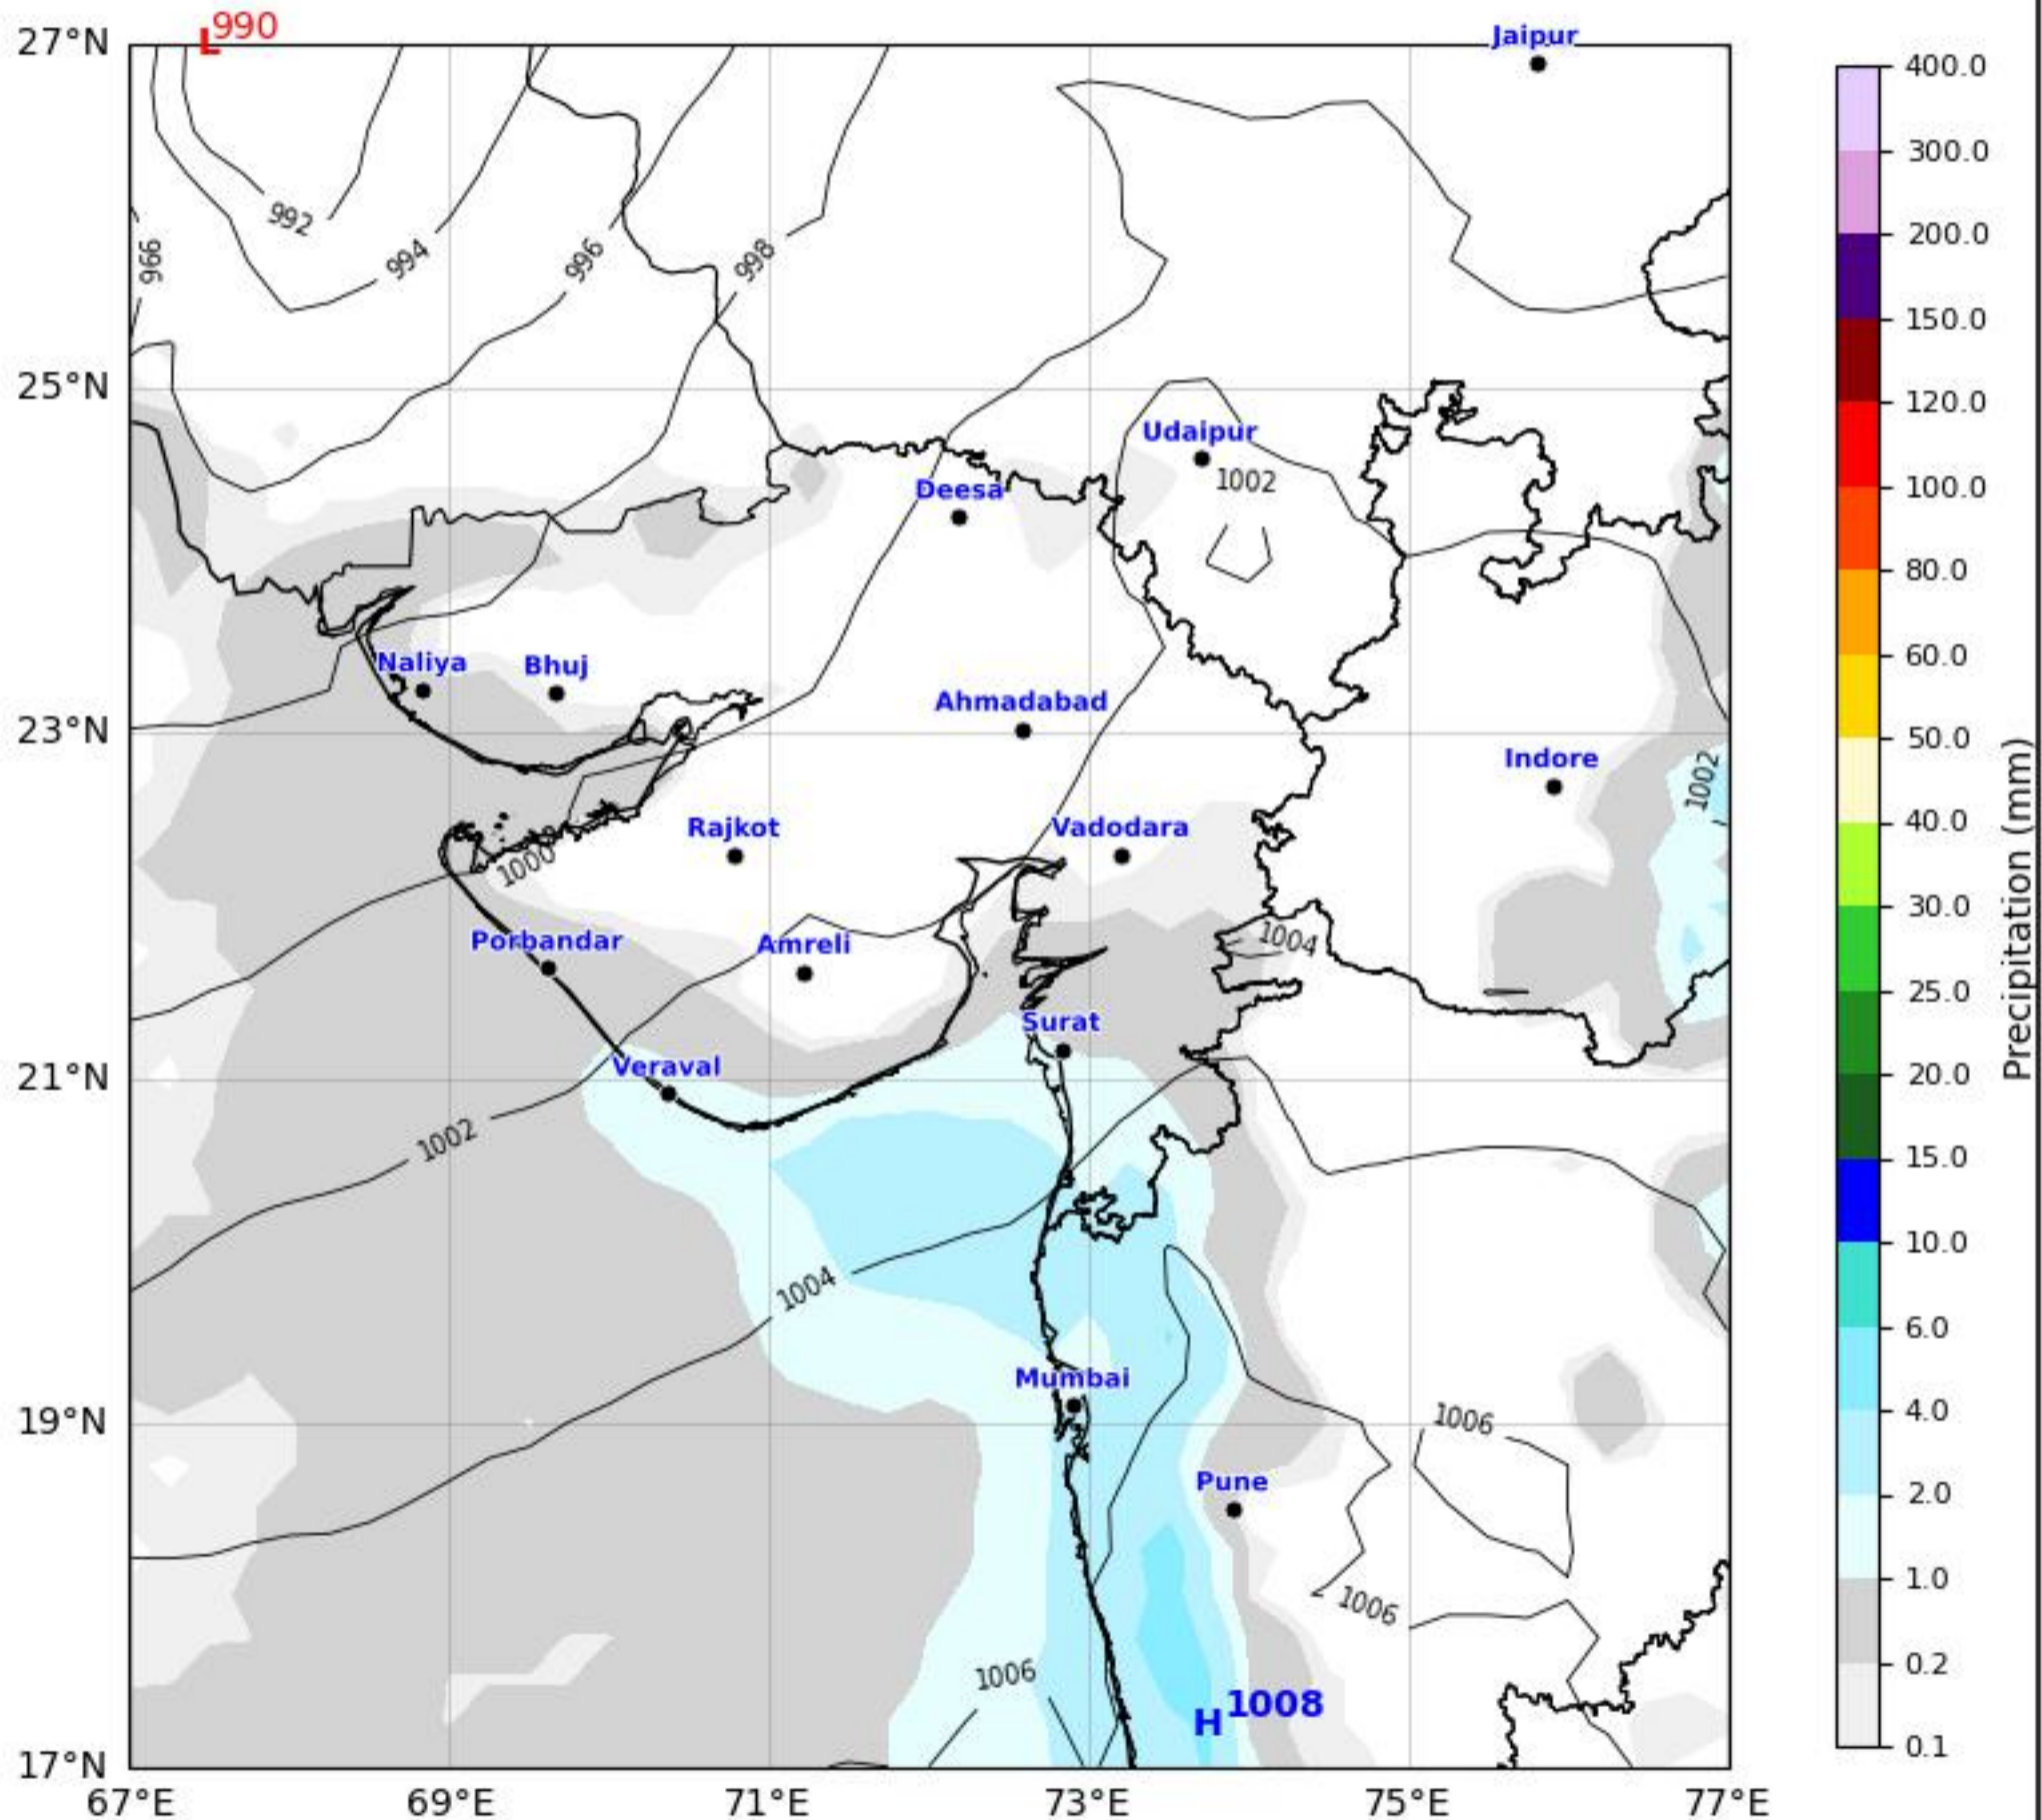

Daily Precipitation Forecast 216 Hours Gujarat & Surrounding Region

GFS run 08 Jun 2026 00Z valid for 17 Jun 2026 00Z

KOLA - West by gujaratweather.com - Data: NOMADS

KOLA: Kathiawar Ocean & Land Atmosphere - Experimental Mapping Mapping Platform

Disclaimer: The images provided by gujaratweather.com are experimental and for informational purposes only. They are not official forecasts. We do not guarantee the accuracy, timeliness, or completeness of these images, which may contain errors due to data download scripts or software limitations. For reliable weather forecasts, Please refer to official agencies such as Indian Meteorological Department or NOAA- NOMADS. The base map shown does not represent political boundaries.