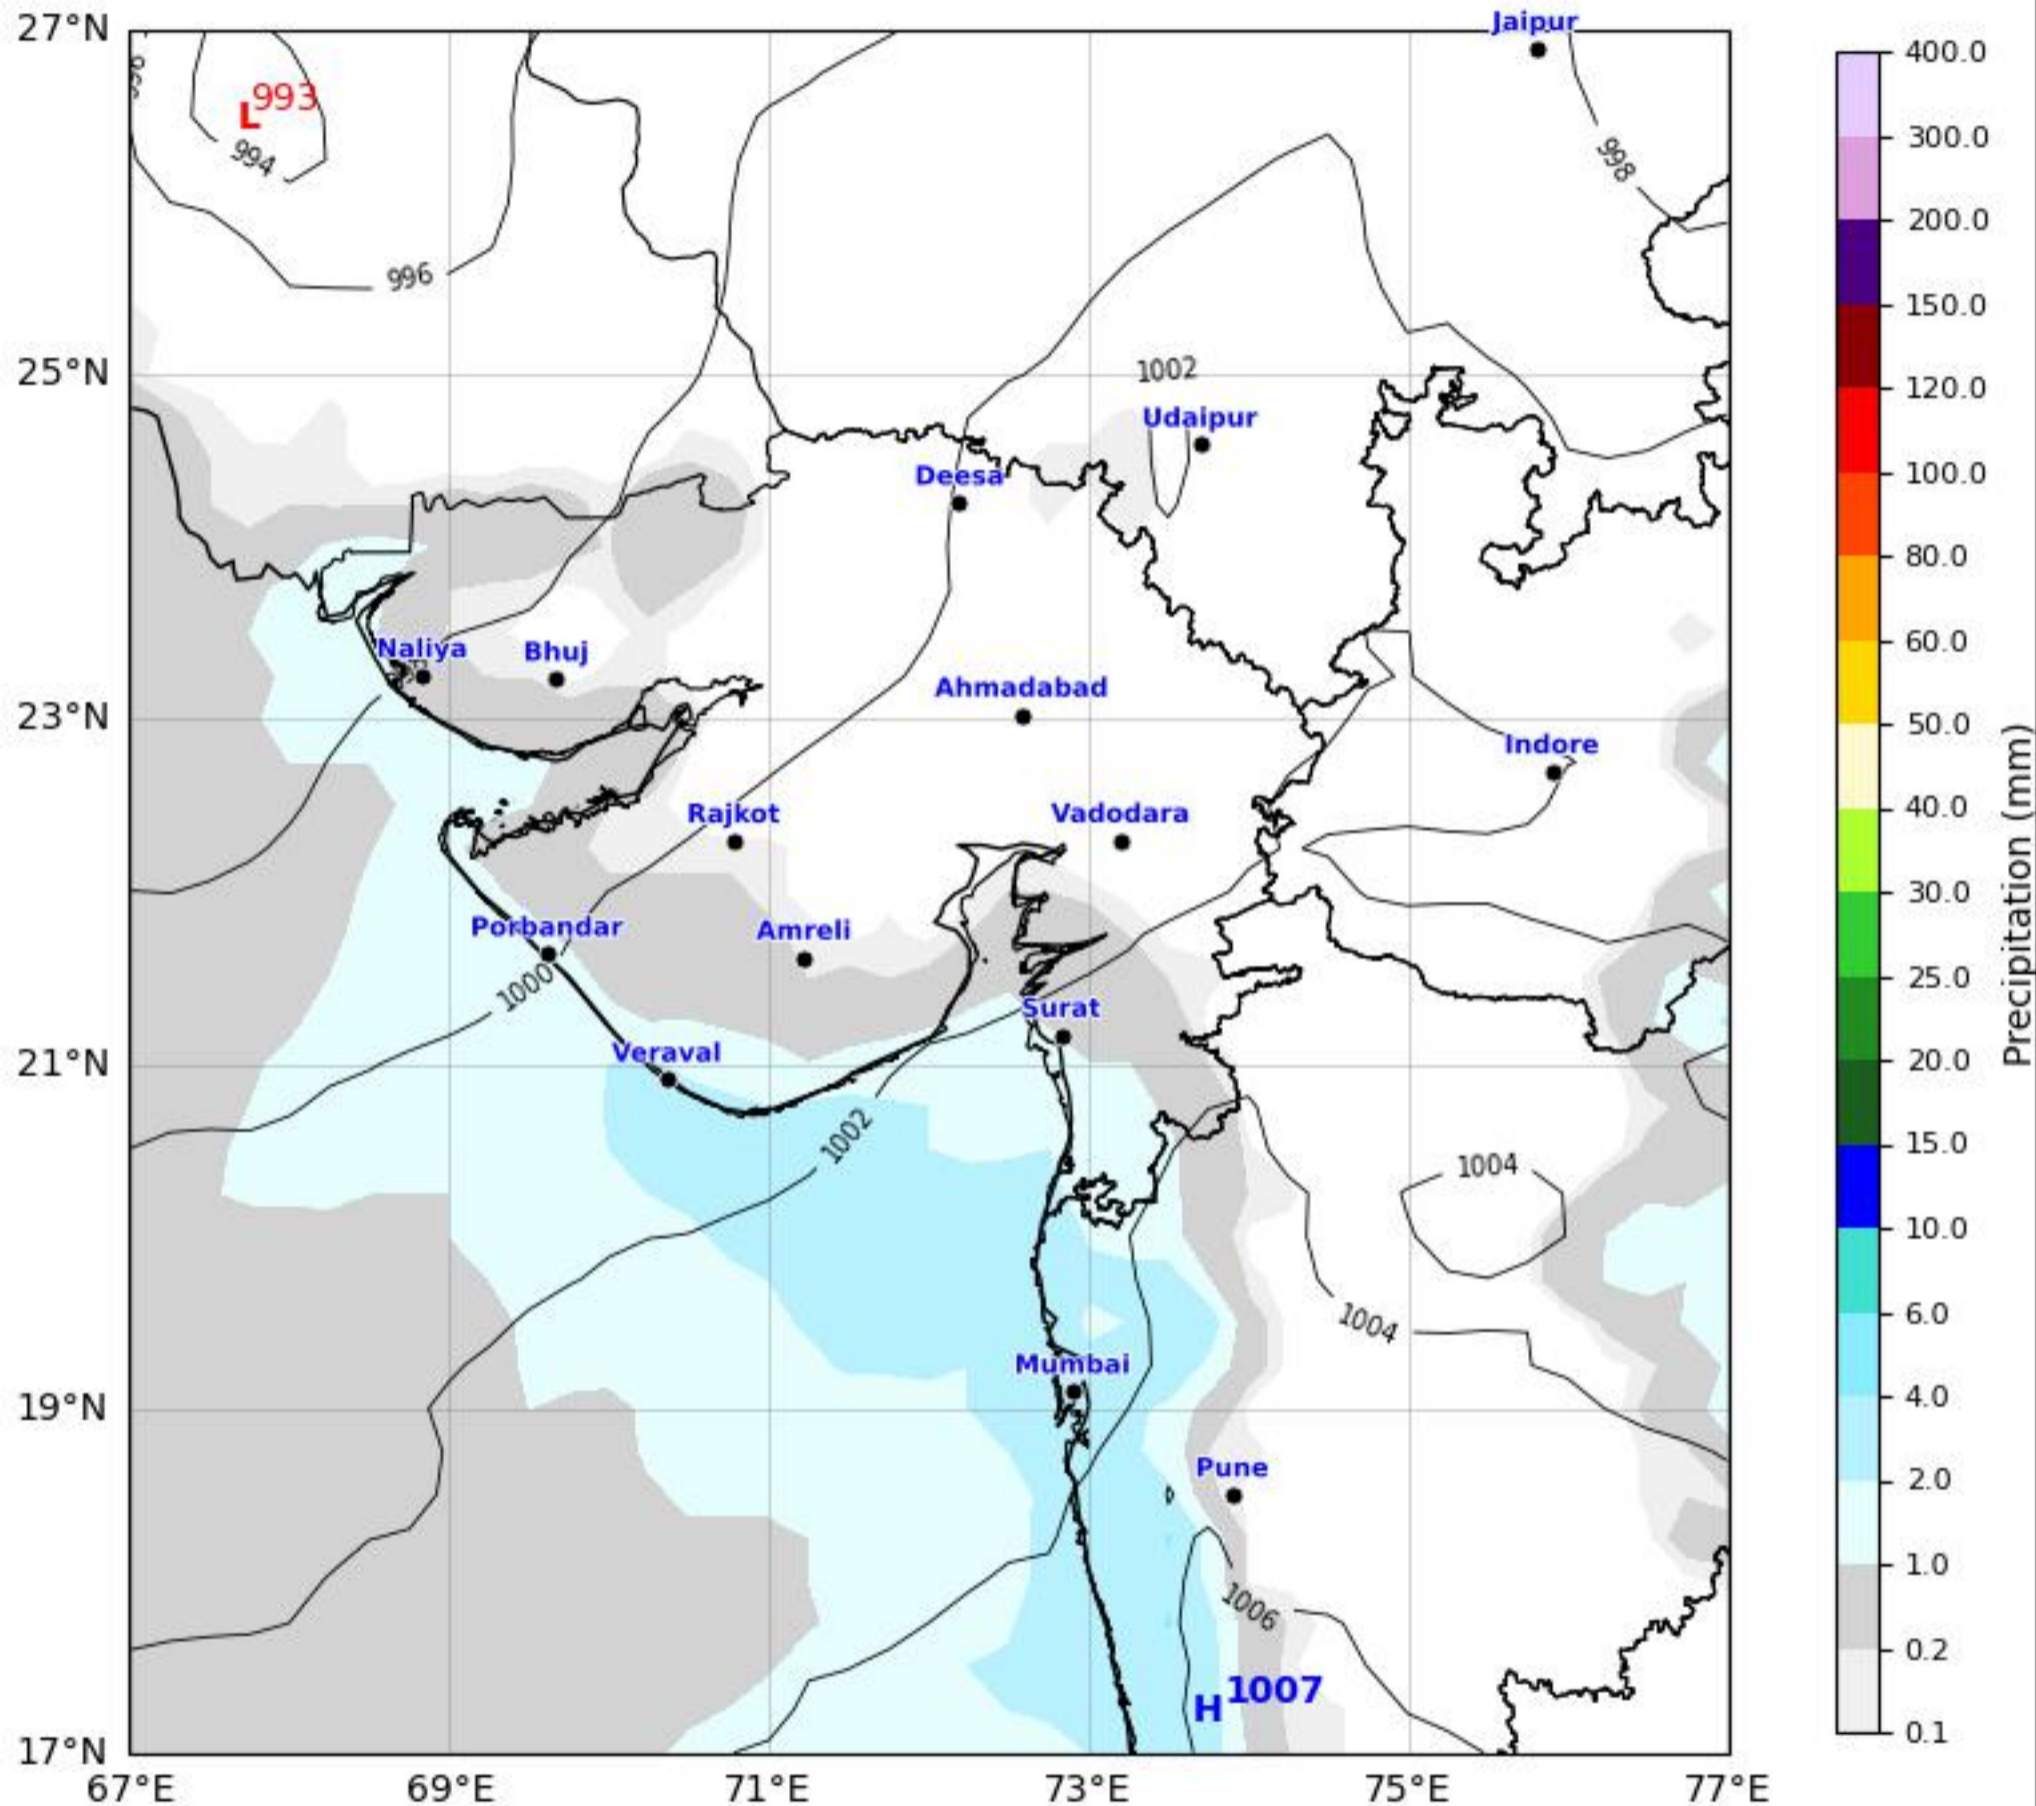

Daily Precipitation Forecast 240 Hours Gujarat & Surrounding Region

GFS run 08 Jun 2026 00Z valid for 18 Jun 2026 00Z

KOLA - West by gujaratweather.com - Data: NOMADS

KOLA: Kathiawar Ocean & Land Atmosphere - Experimental Mapping Mapping Platform

Disclaimer: The images provided by gujaratweather.com are experimental and for informational purposes only. They are not official forecasts. We do not guarantee the accuracy, timeliness, or completeness of these images, which may contain errors due to data download scripts or software limitations. For reliable weather forecasts, Please refer to official agencies such as Indian Meteorological Department or NOAA- NOMADS. The base map shown does not represent political boundaries.