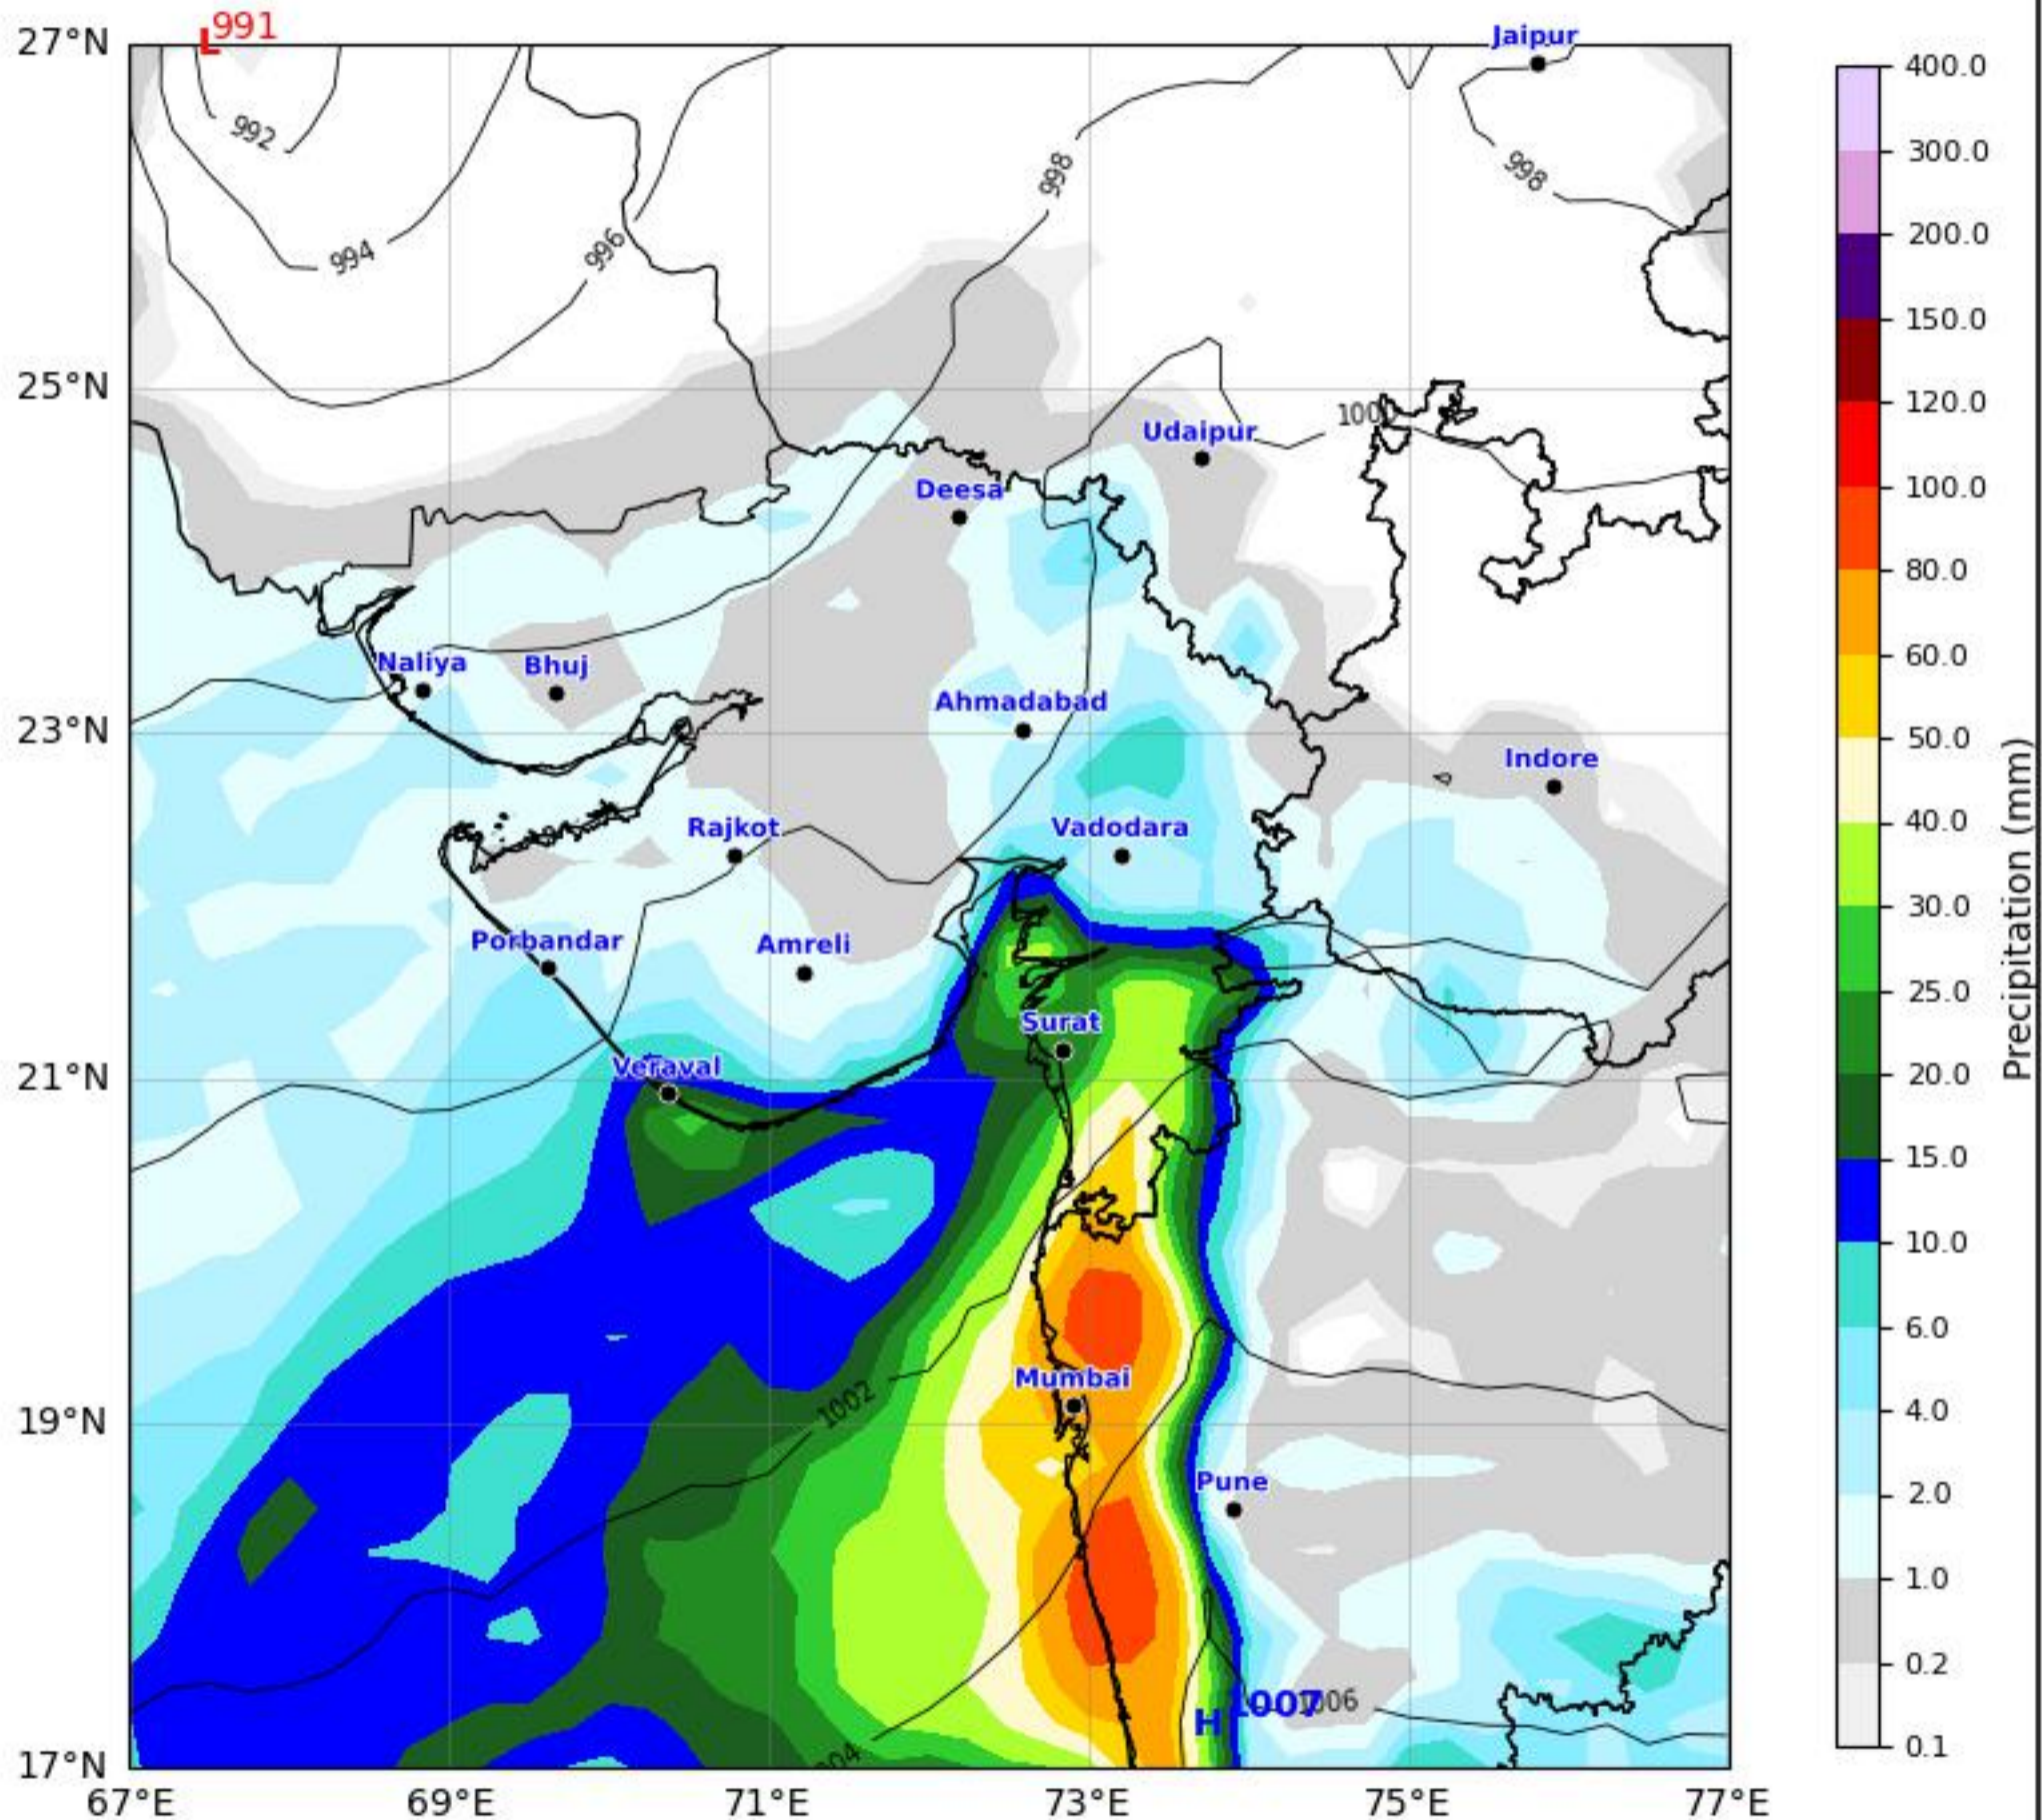

Daily Precipitation Forecast 360 Hours Gujarat & Surrounding Region

GFS run 08 Jun 2026 00Z valid for 23 Jun 2026 00Z

KOLA - West by gujaratweather.com - Data: NOMADS

KOLA: Kathiawar Ocean & Land Atmosphere - Experimental Mapping Mapping Platform

Disclaimer: The images provided by gujaratweather.com are experimental and for informational purposes only. They are not official forecasts. We do not guarantee the accuracy, timeliness, or completeness of these images, which may contain errors due to data download scripts or software limitations. For reliable weather forecasts, Please refer to official agencies such as Indian Meteorological Department or NOAA- NOMADS. The base map shown does not represent political boundaries.