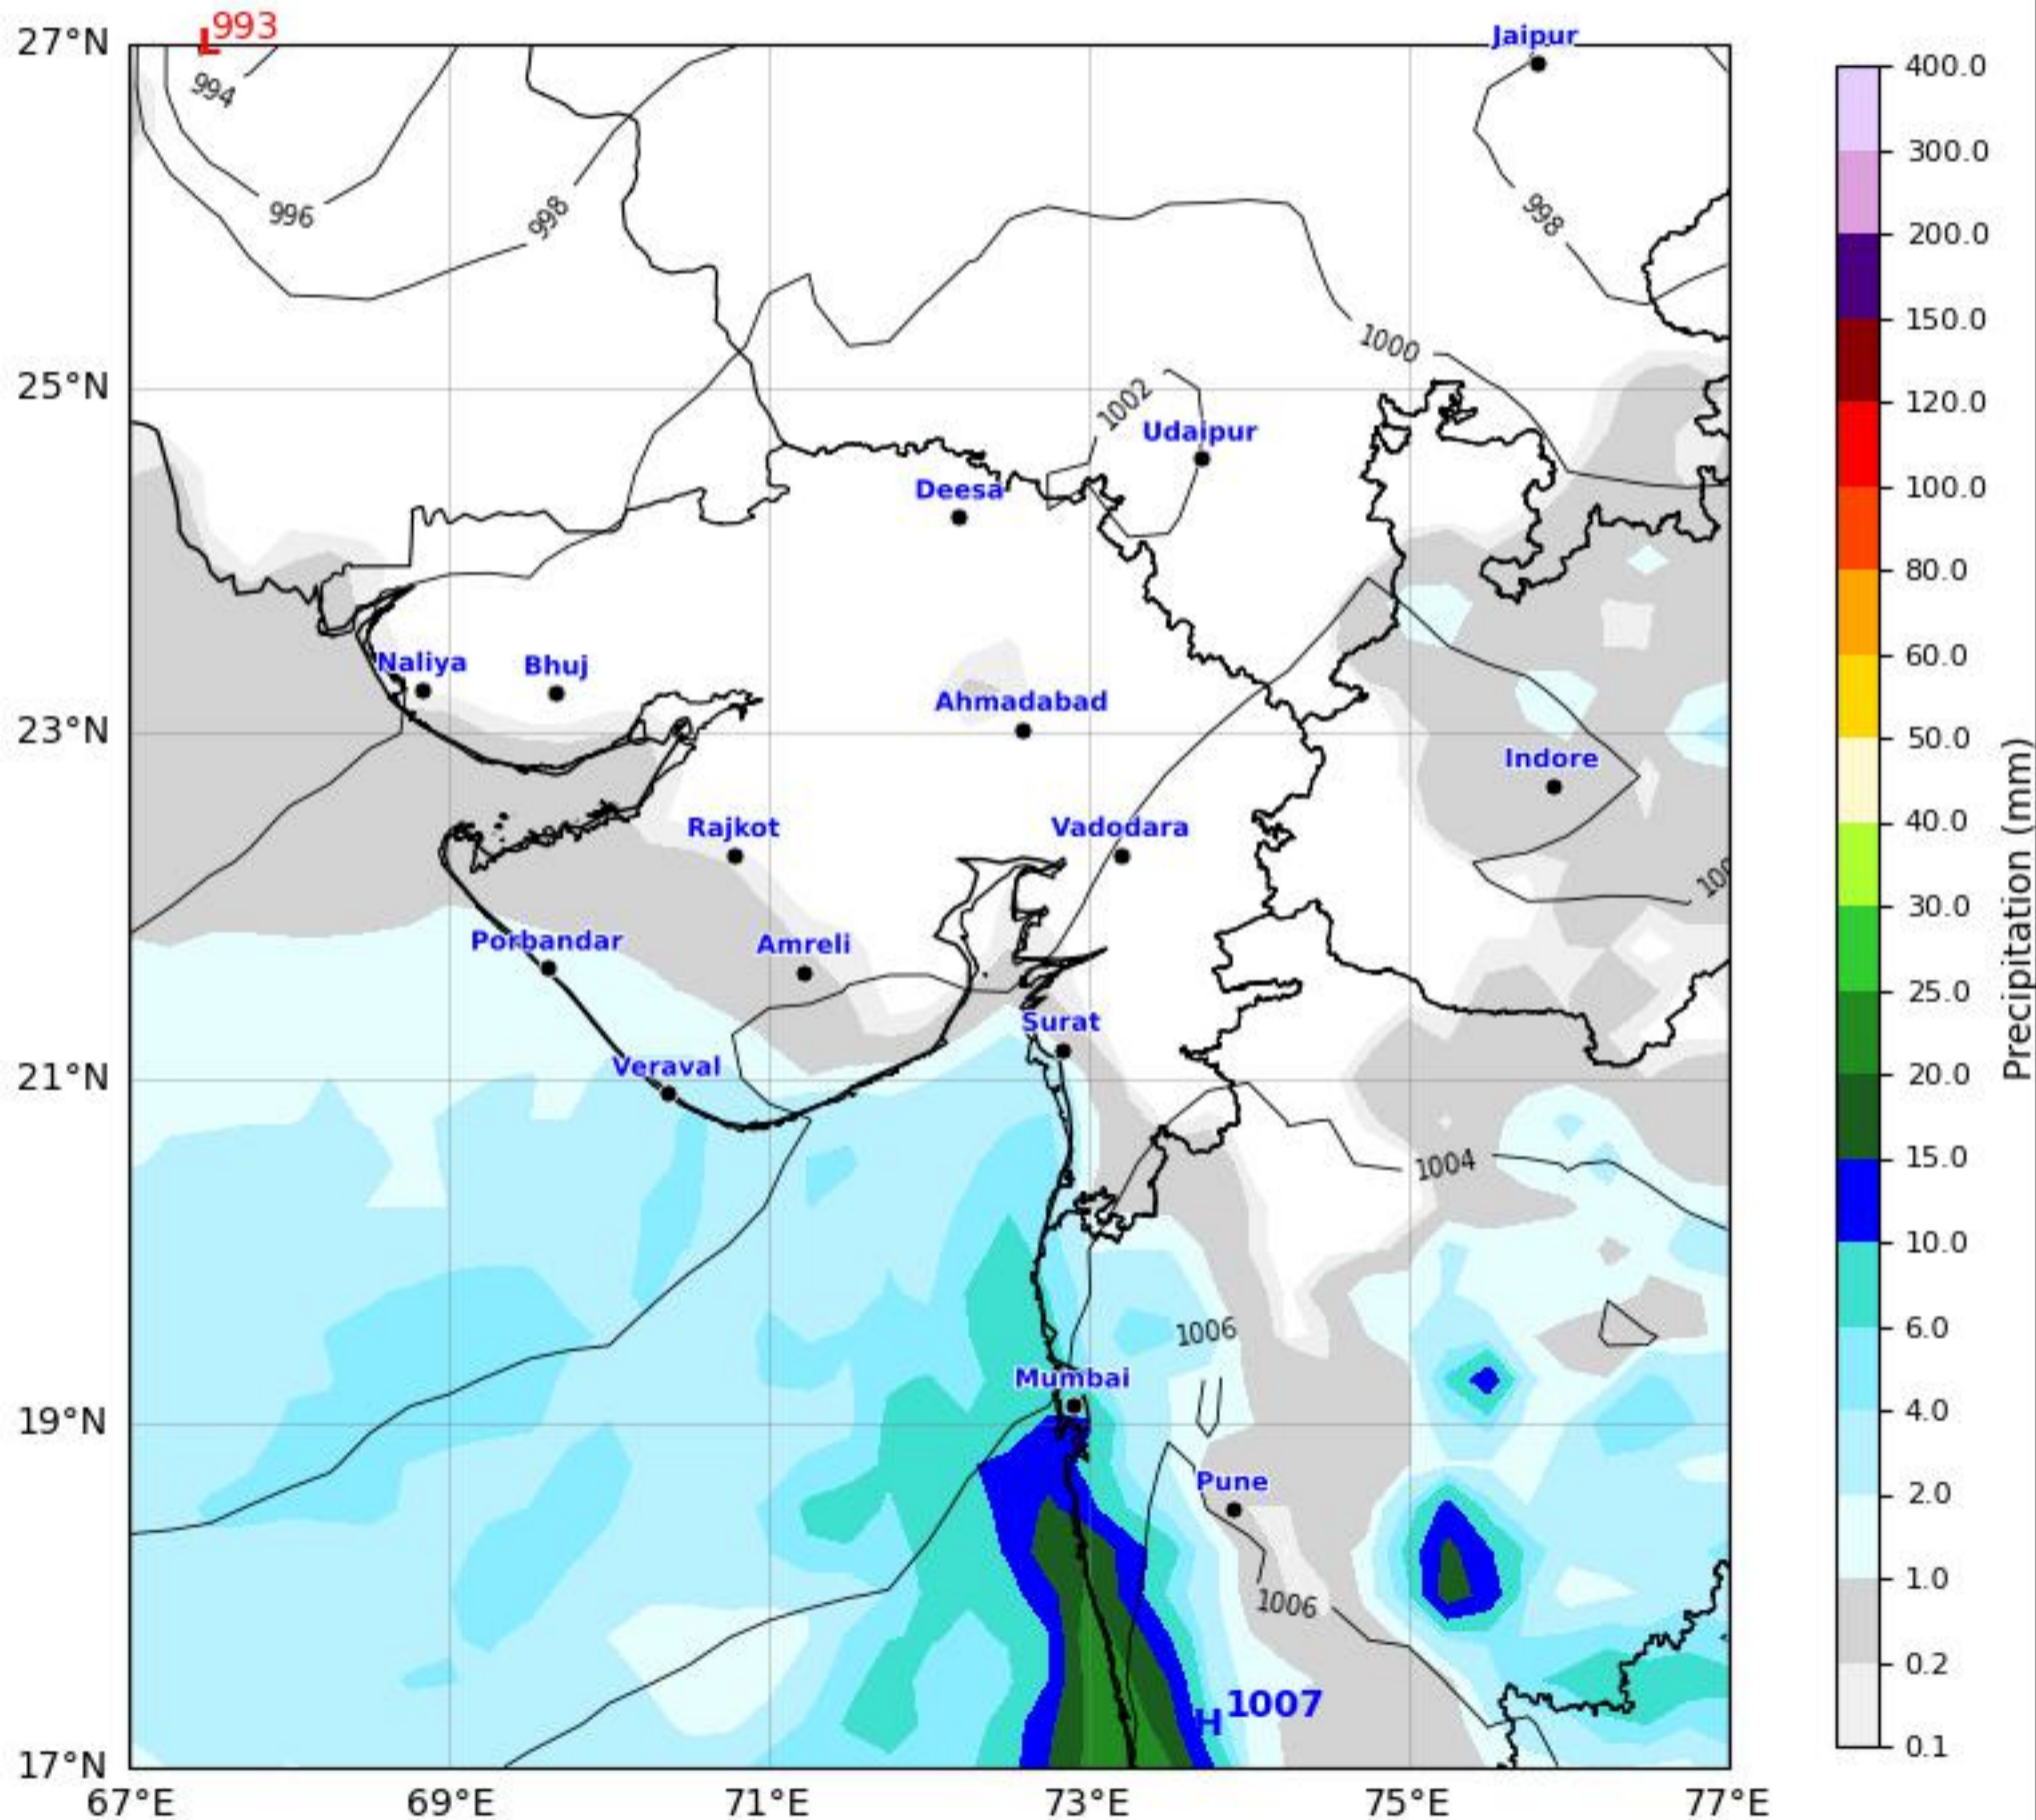

Daily Precipitation Forecast 288 Hours Gujarat & Surrounding Region

GFS run 08 Jun 2026 00Z valid for 20 Jun 2026 00Z

KOLA - West by gujaratweather.com - Data: NOMADS

KOLA: Kathiawar Ocean & Land Atmosphere - Experimental Mapping Mapping Platform