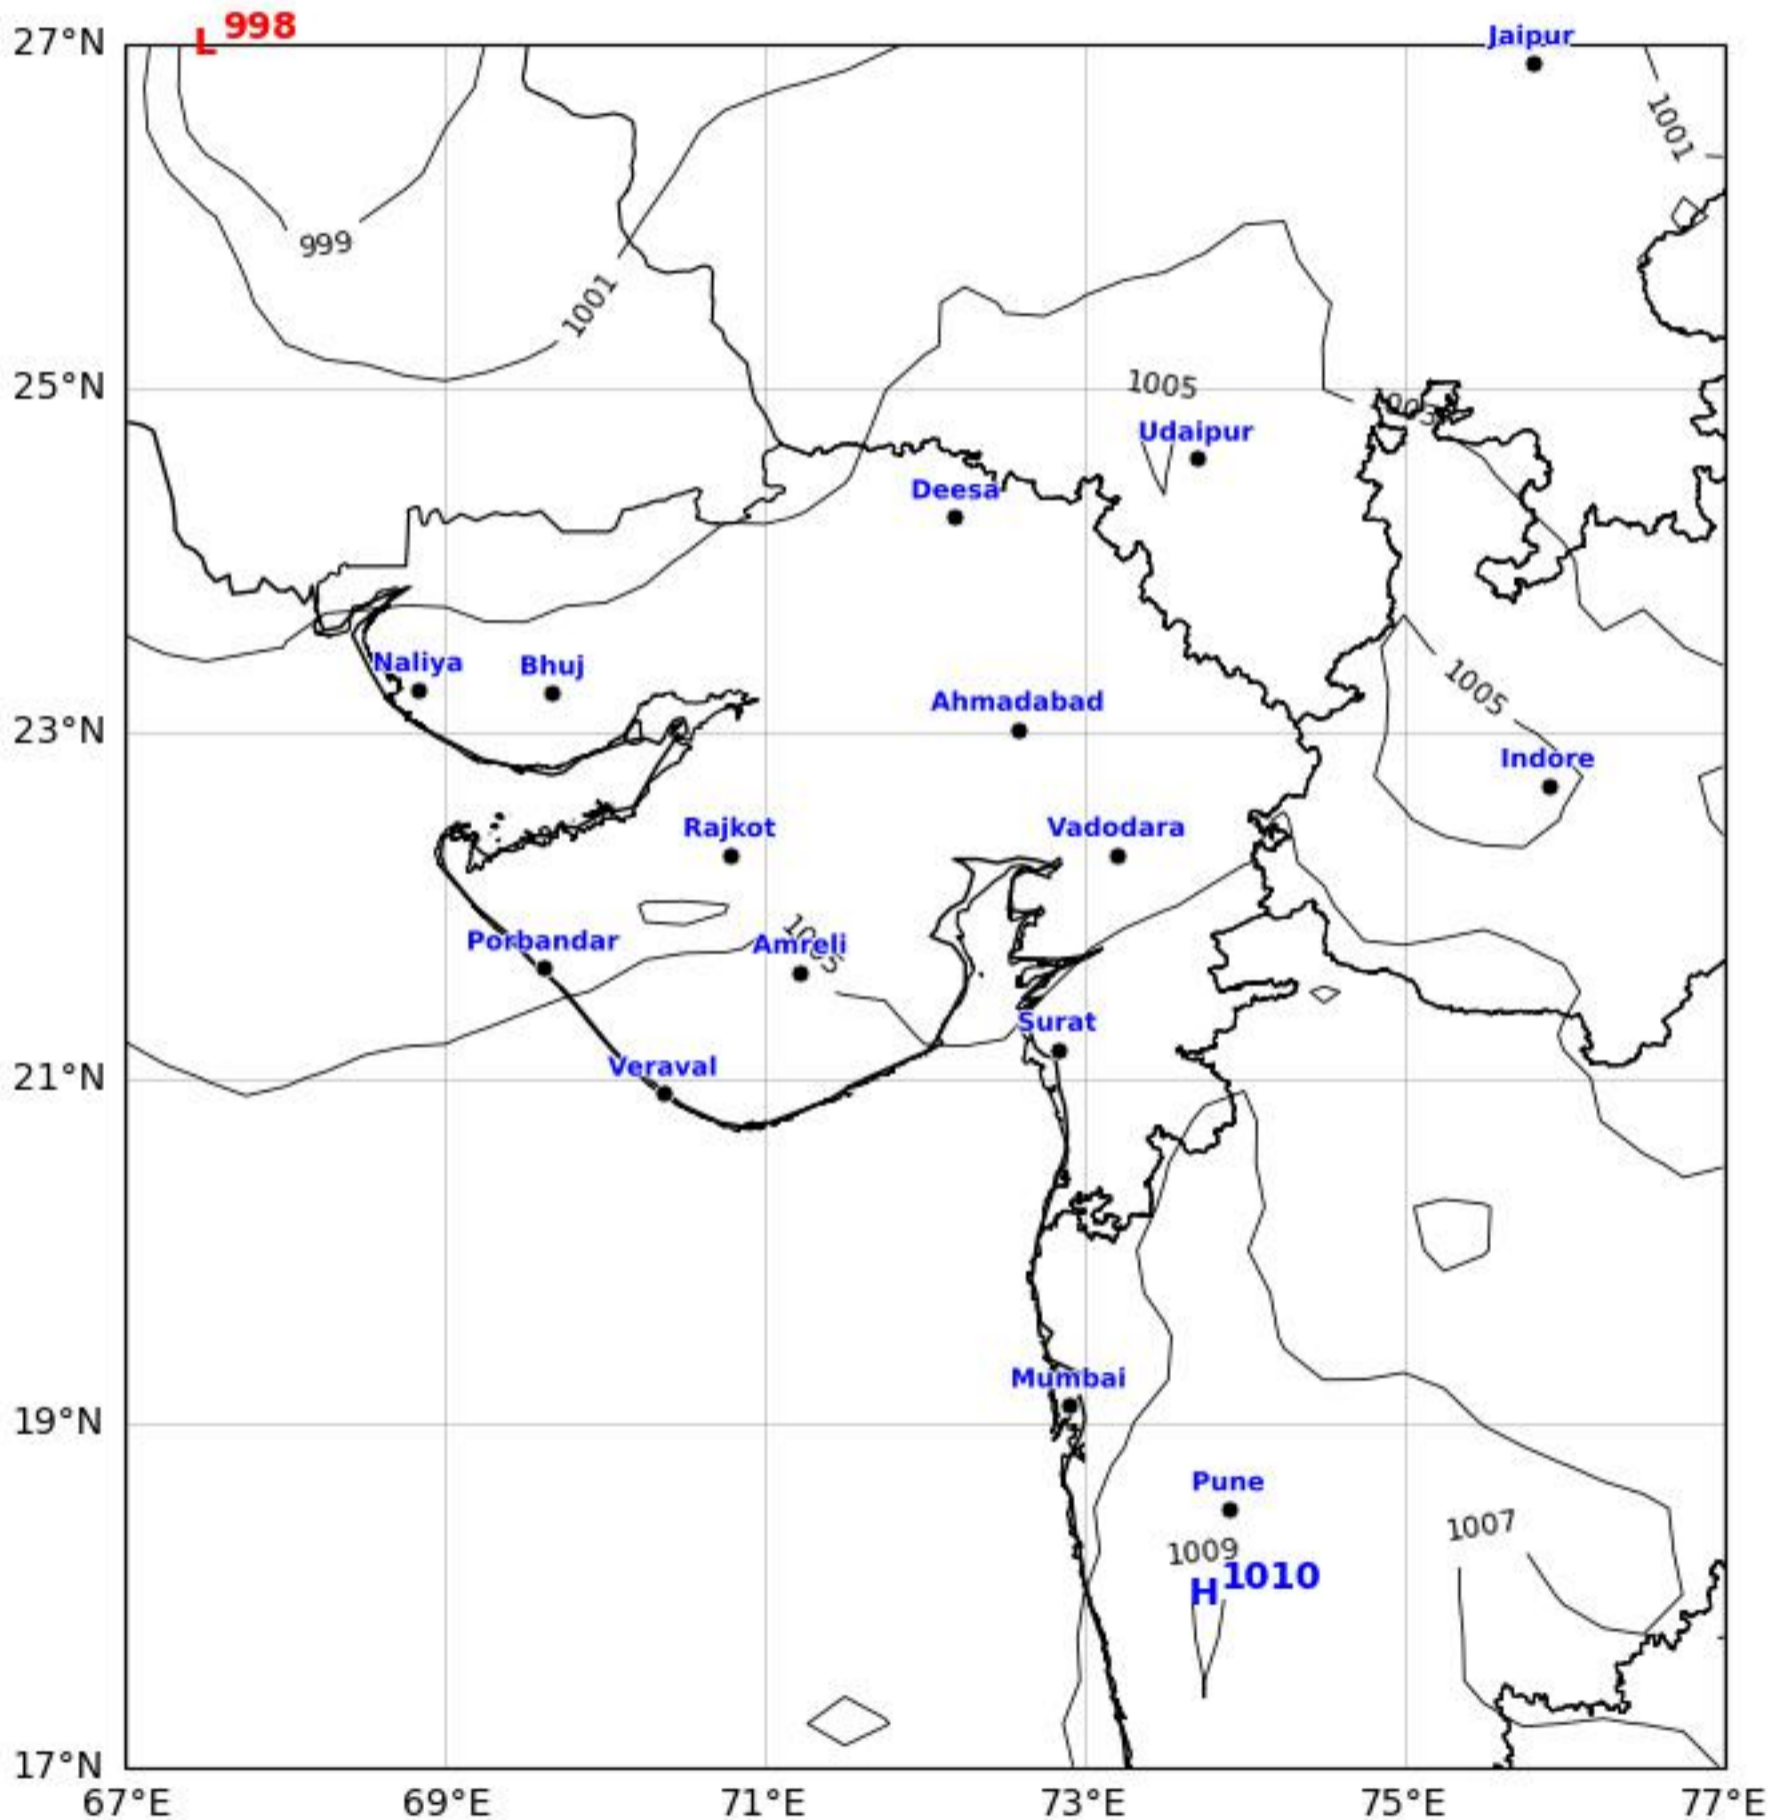

MSLP Analysis Map

Gujarat & Surrounding Region

GFS run 08 Jun 2026 00Z

KOLA - West by gujaratweather.com - Data: NOMADS

KOLA: Kathiawar Ocean & Land Atmosphere - Experimental Weather Mapping Platform

Disclaimer: The images provided by gujaratweather.com are experimental and for informational purposes only. They are not official forecasts. We do not guarantee the accuracy, timeliness, or completeness of these images, which may contain errors due to data download scripts or software limitations. For reliable weather forecasts, Please refer to official agencies such as Indian Meteorological Department or NOMADS. The base map shown does not represent political boundaries.