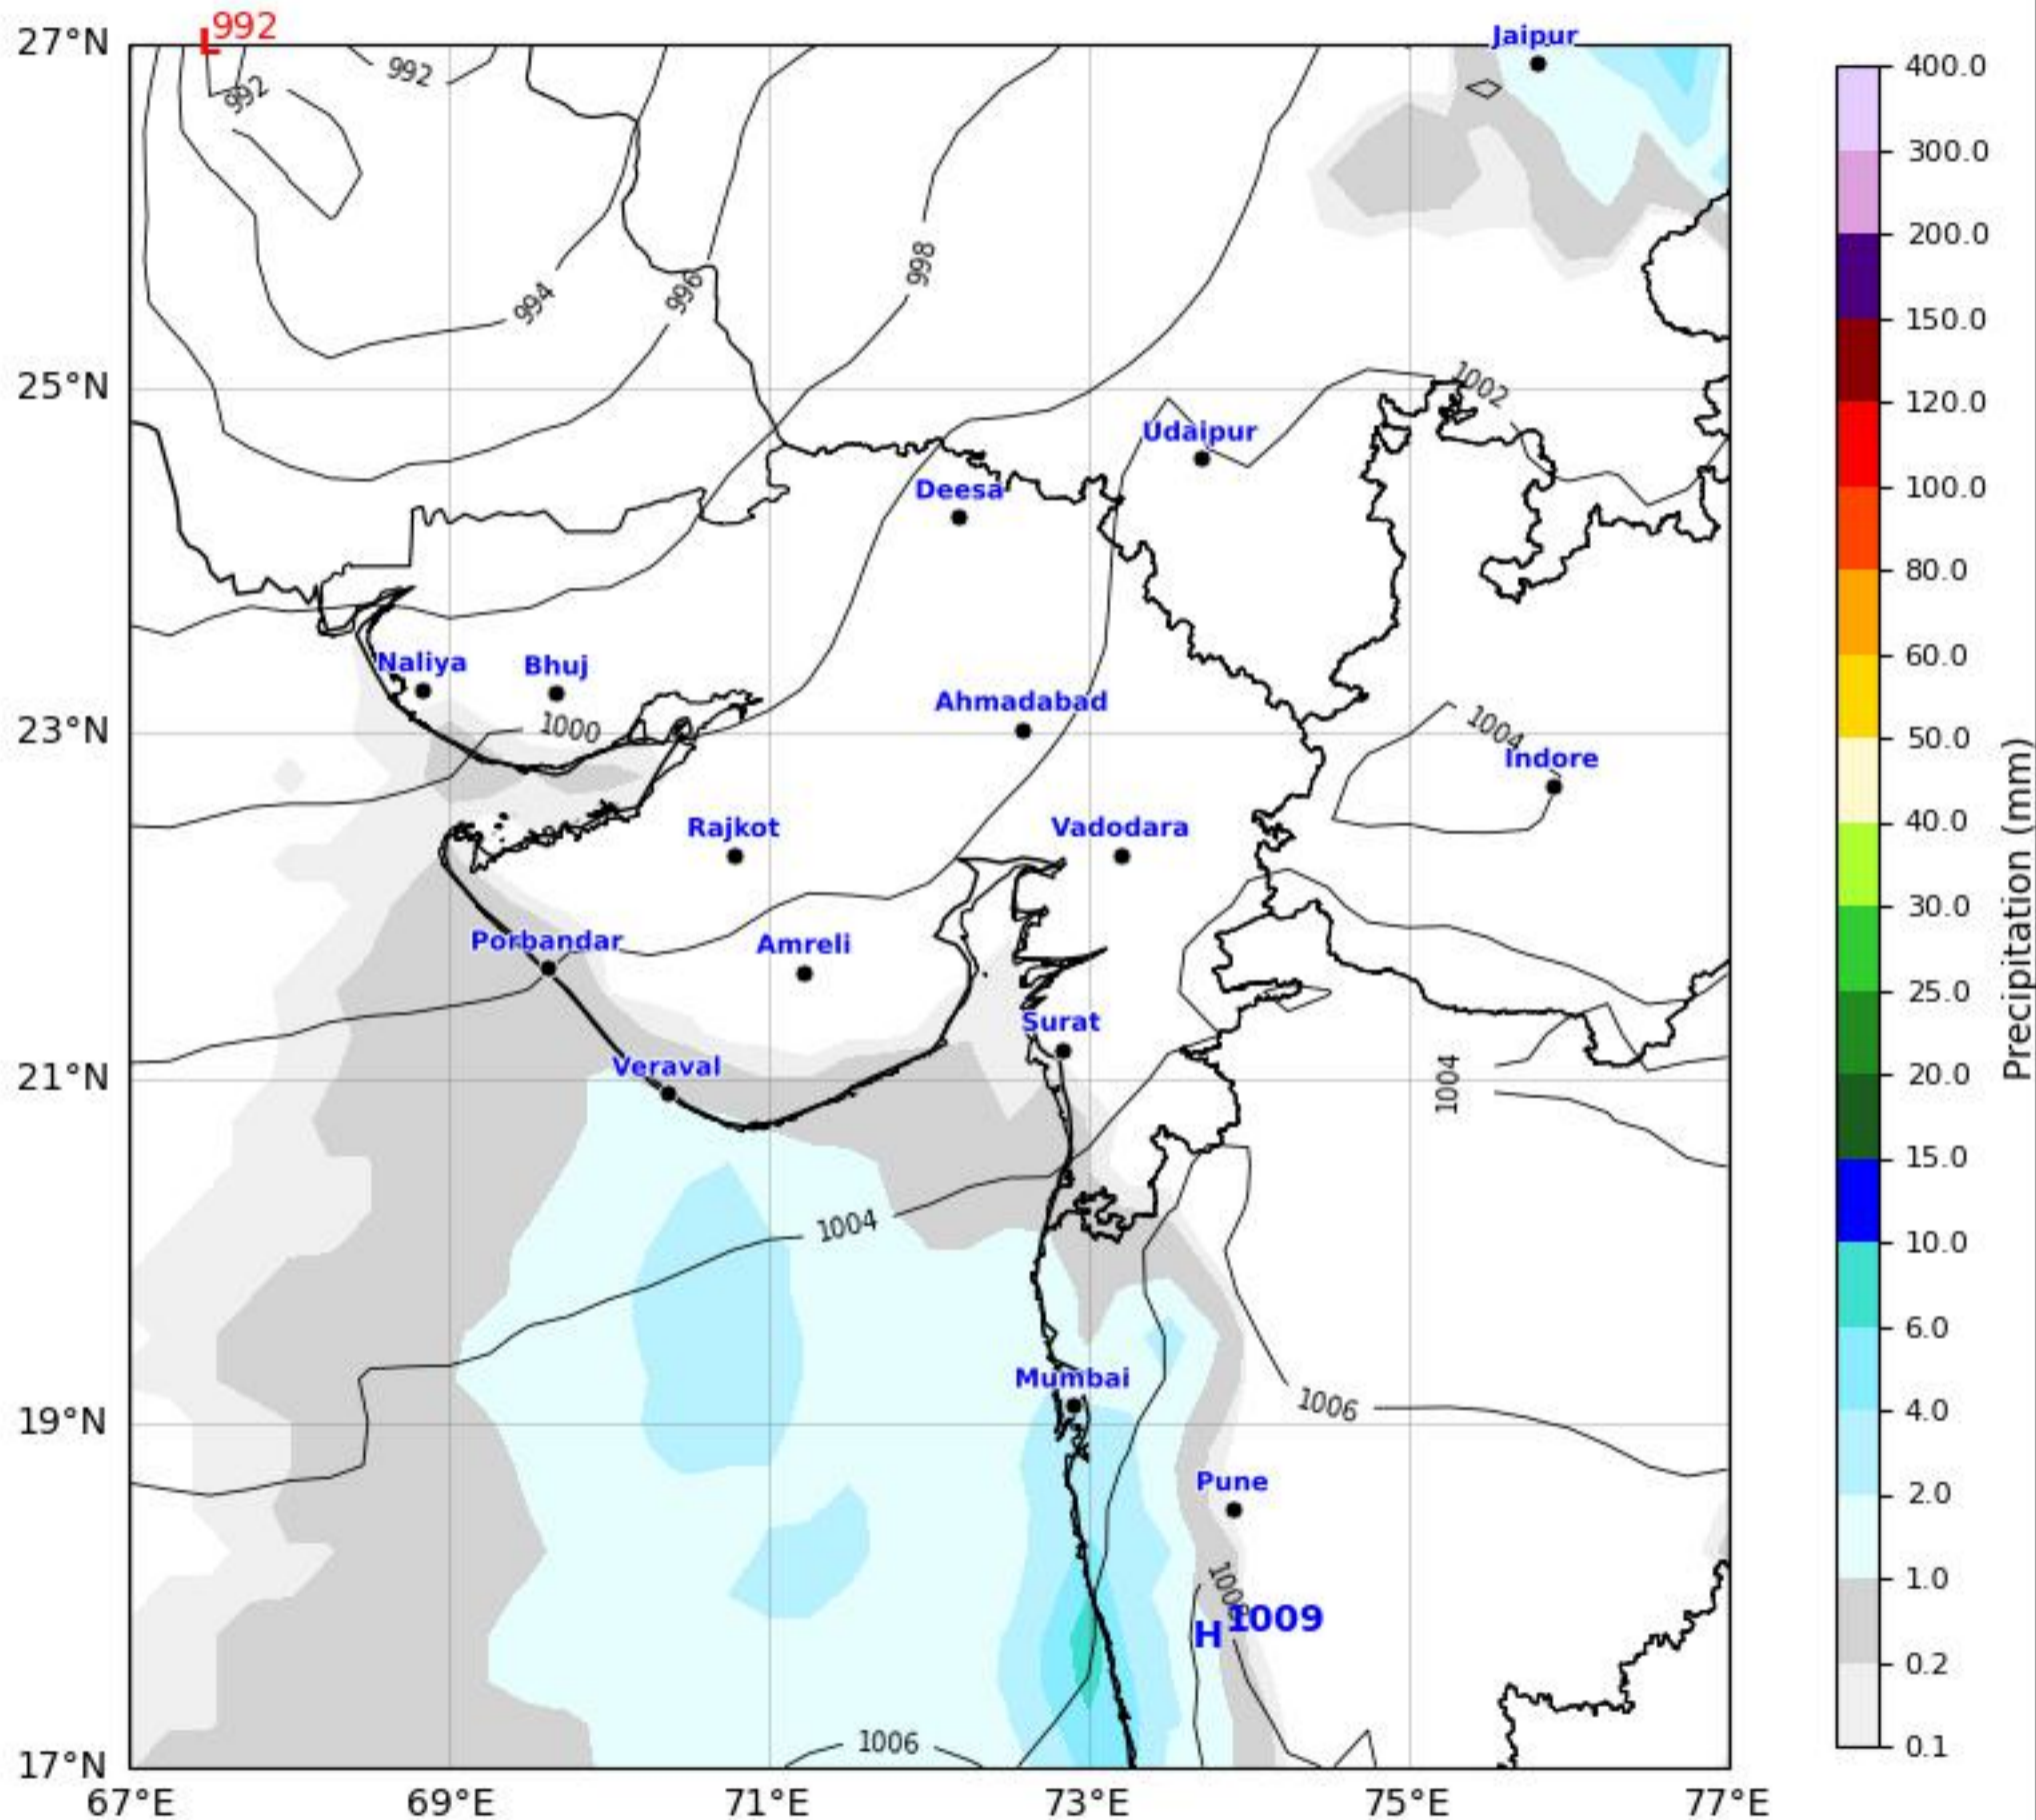

Daily Precipitation Forecast 96 Hours Gujarat & Surrounding Region

GFS run 08 Jun 2026 00Z valid for 12 Jun 2026 00Z

KOLA - West by gujaratweather.com - Data: NOMADS

KOLA: Kathiawar Ocean & Land Atmosphere - Experimental Mapping Mapping Platform