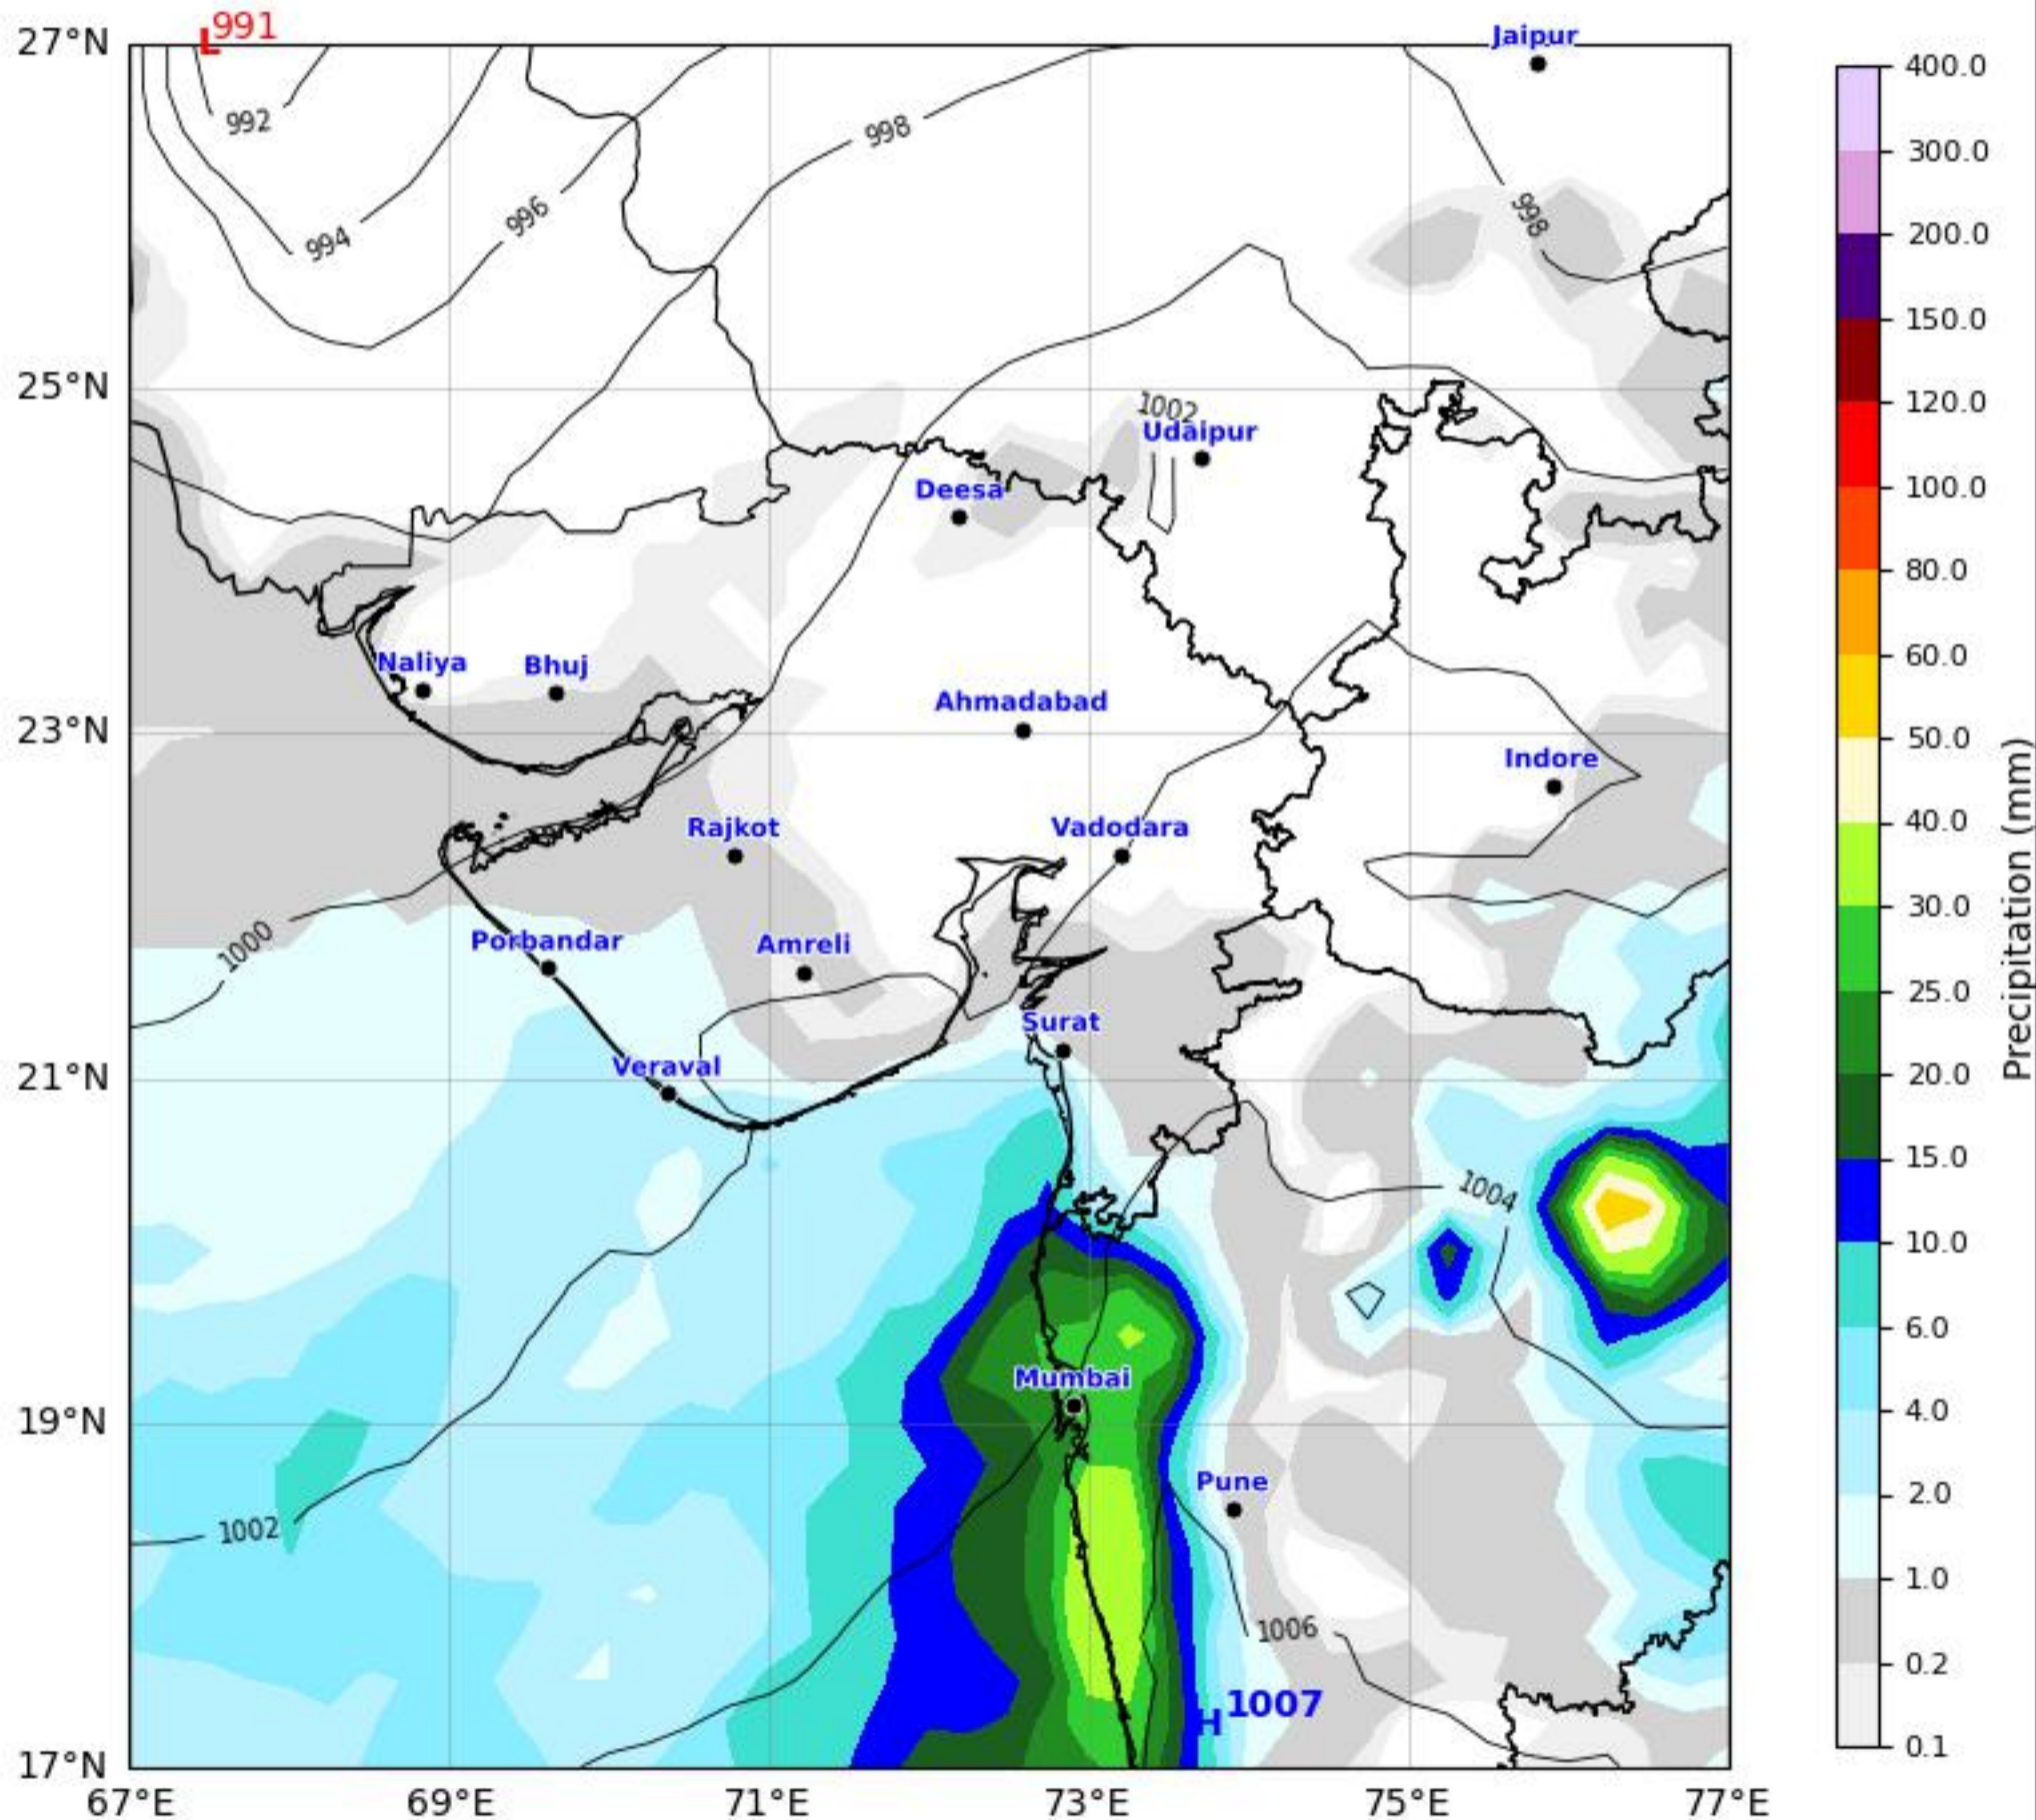

Daily Precipitation Forecast 312 Hours Gujarat & Surrounding Region

GFS run 08 Jun 2026 00Z valid for 21 Jun 2026 00Z

KOLA - West by gujaratweather.com - Data: NOMADS

KOLA: Kathiawar Ocean & Land Atmosphere - Experimental Mapping Mapping Platform

Disclaimer: The images provided by gujaratweather.com are experimental and for informational purposes only. They are not official forecasts. We do not guarantee the accuracy, timeliness, or completeness of these images, which may contain errors due to data download scripts or software limitations. For reliable weather forecasts, Please refer to official agencies such as Indian Meteorological Department or NOAA- NOMADS. The base map shown does not represent political boundaries.