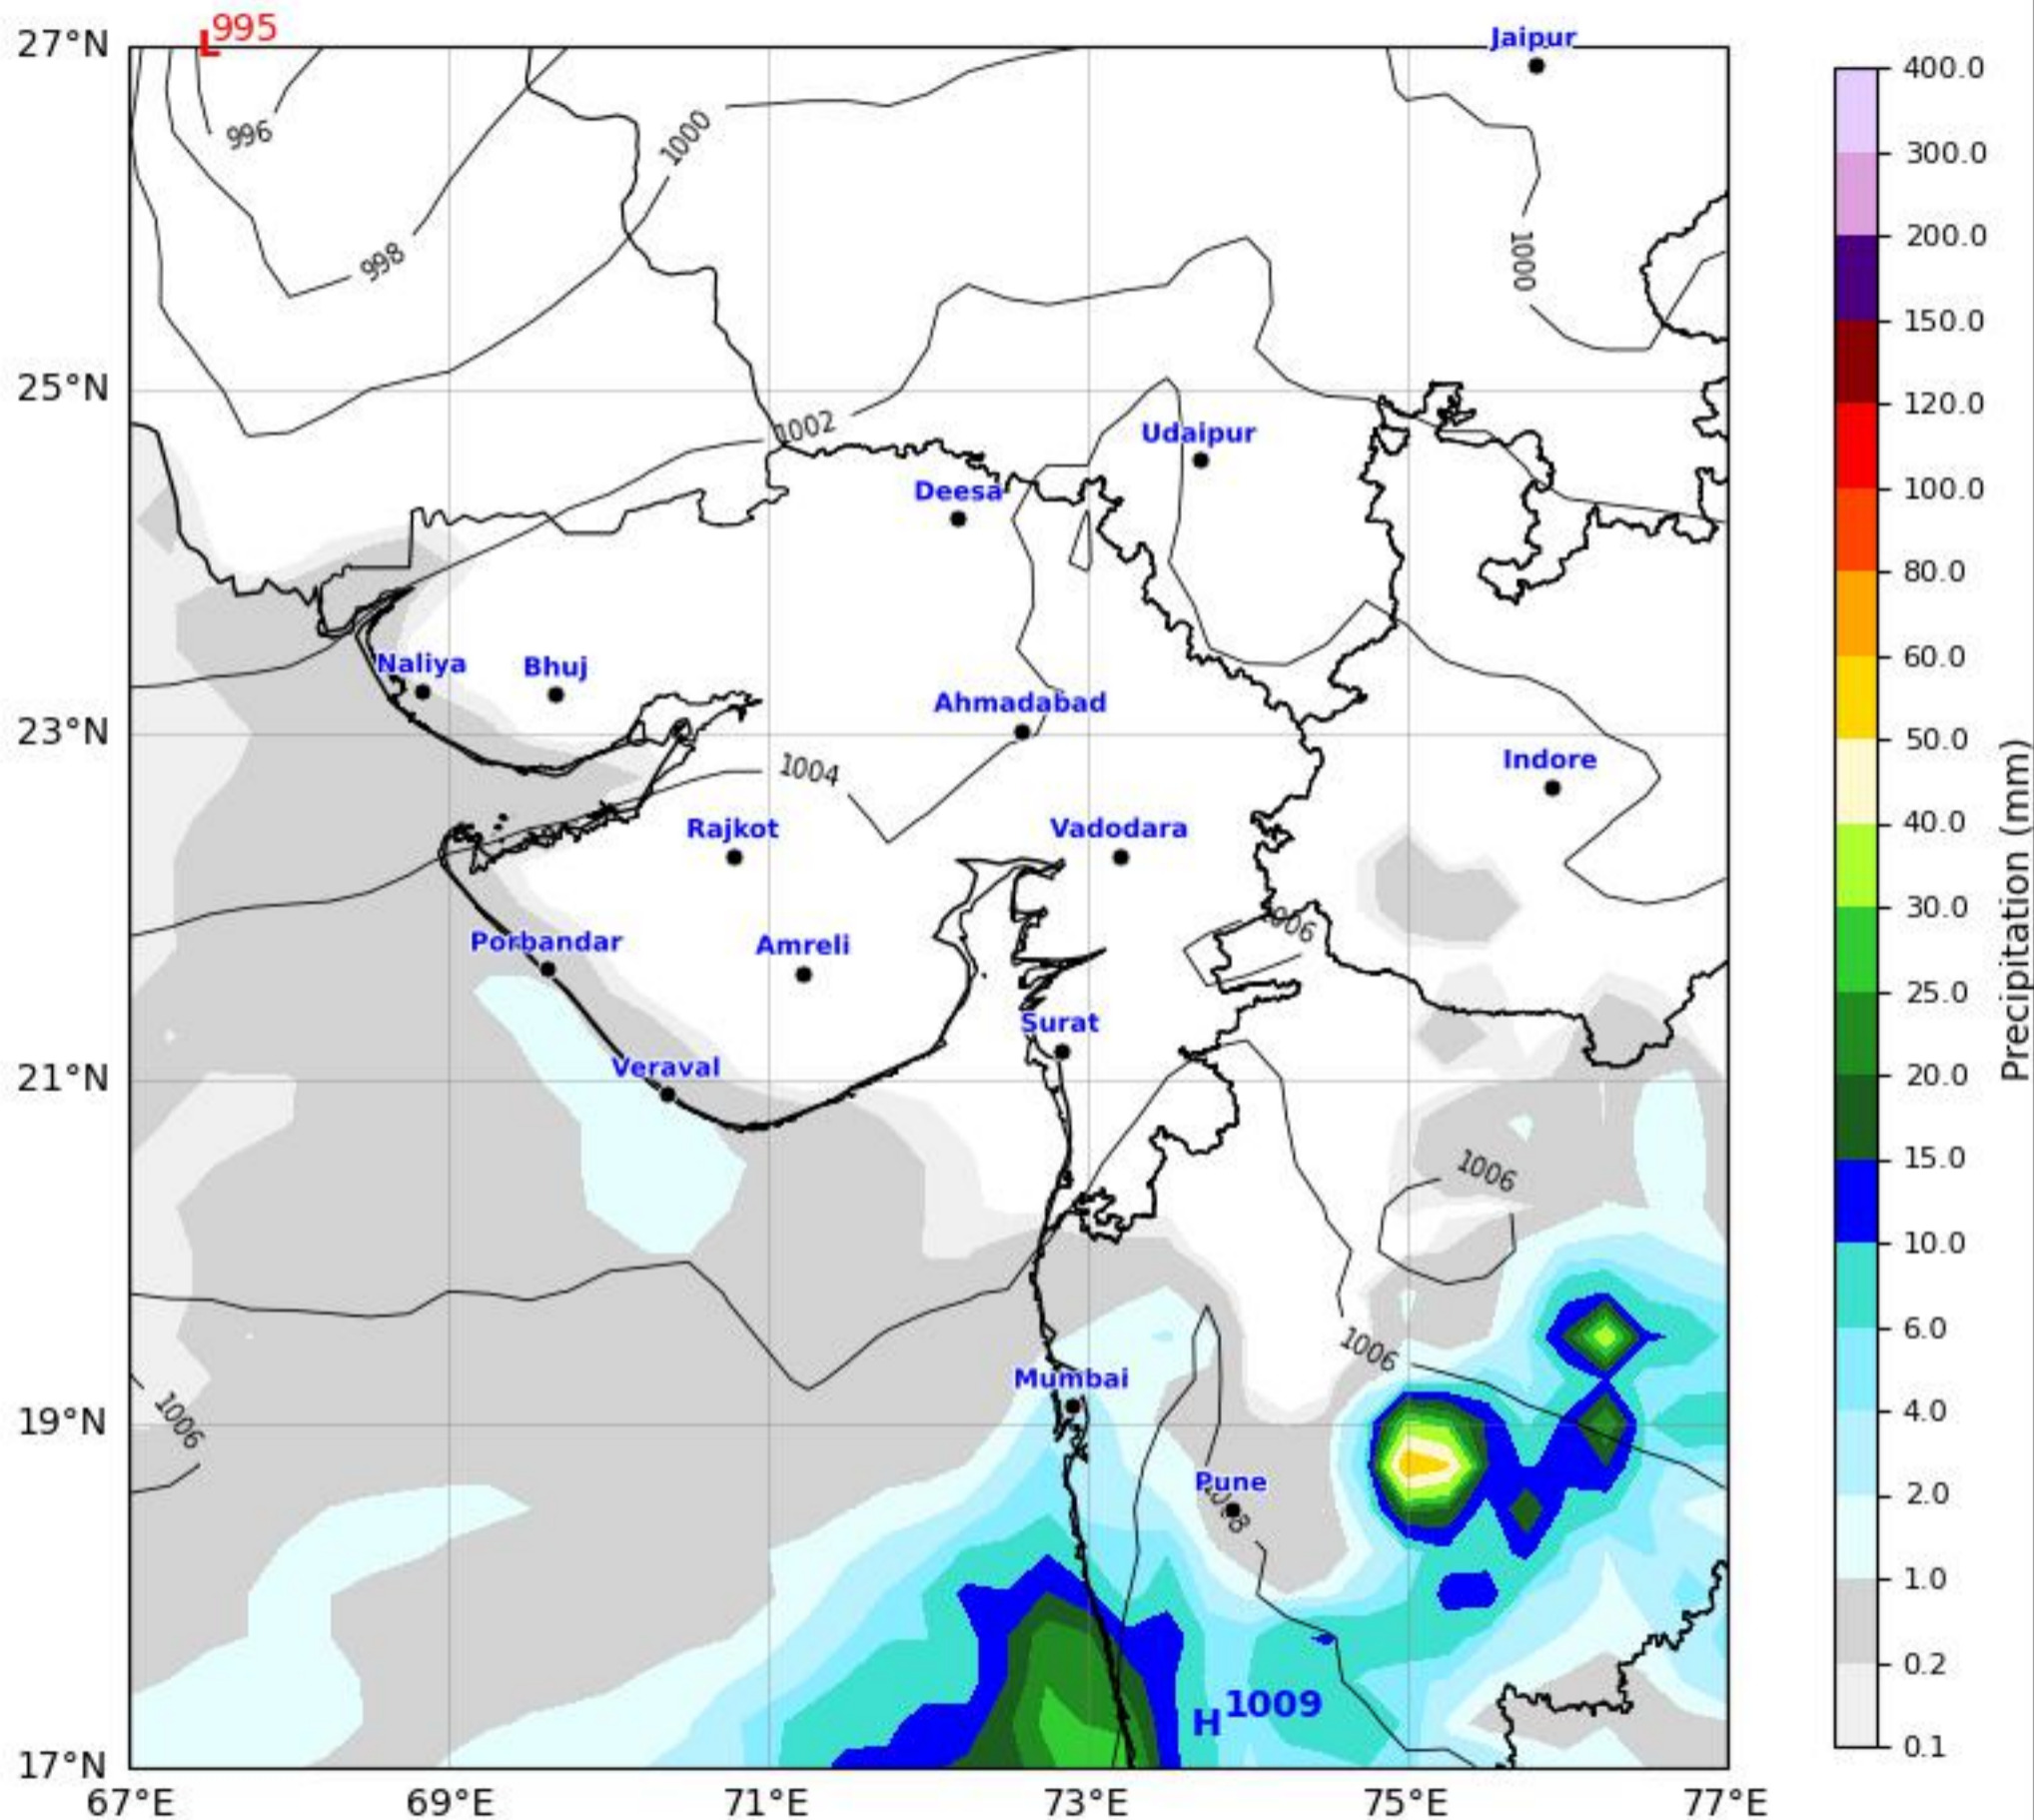

Daily Precipitation Forecast 24 Hours Gujarat & Surrounding Region

GFS run 08 Jun 2026 00Z valid for 09 Jun 2026 00Z

KOLA - West by gujaratweather.com - Data: NOMADS

KOLA: Kathiawar Ocean & Land Atmosphere - Experimental Mapping Mapping Platform

Disclaimer: The images provided by gujaratweather.com are experimental and for informational purposes only. They are not official forecasts. We do not guarantee the accuracy, timeliness, or completeness of these images, which may contain errors due to data download scripts or software limitations. For reliable weather forecasts, Please refer to official agencies such as Indian Meteorological Department or NOAA- NOMADS. The base map shown does not represent political boundaries.