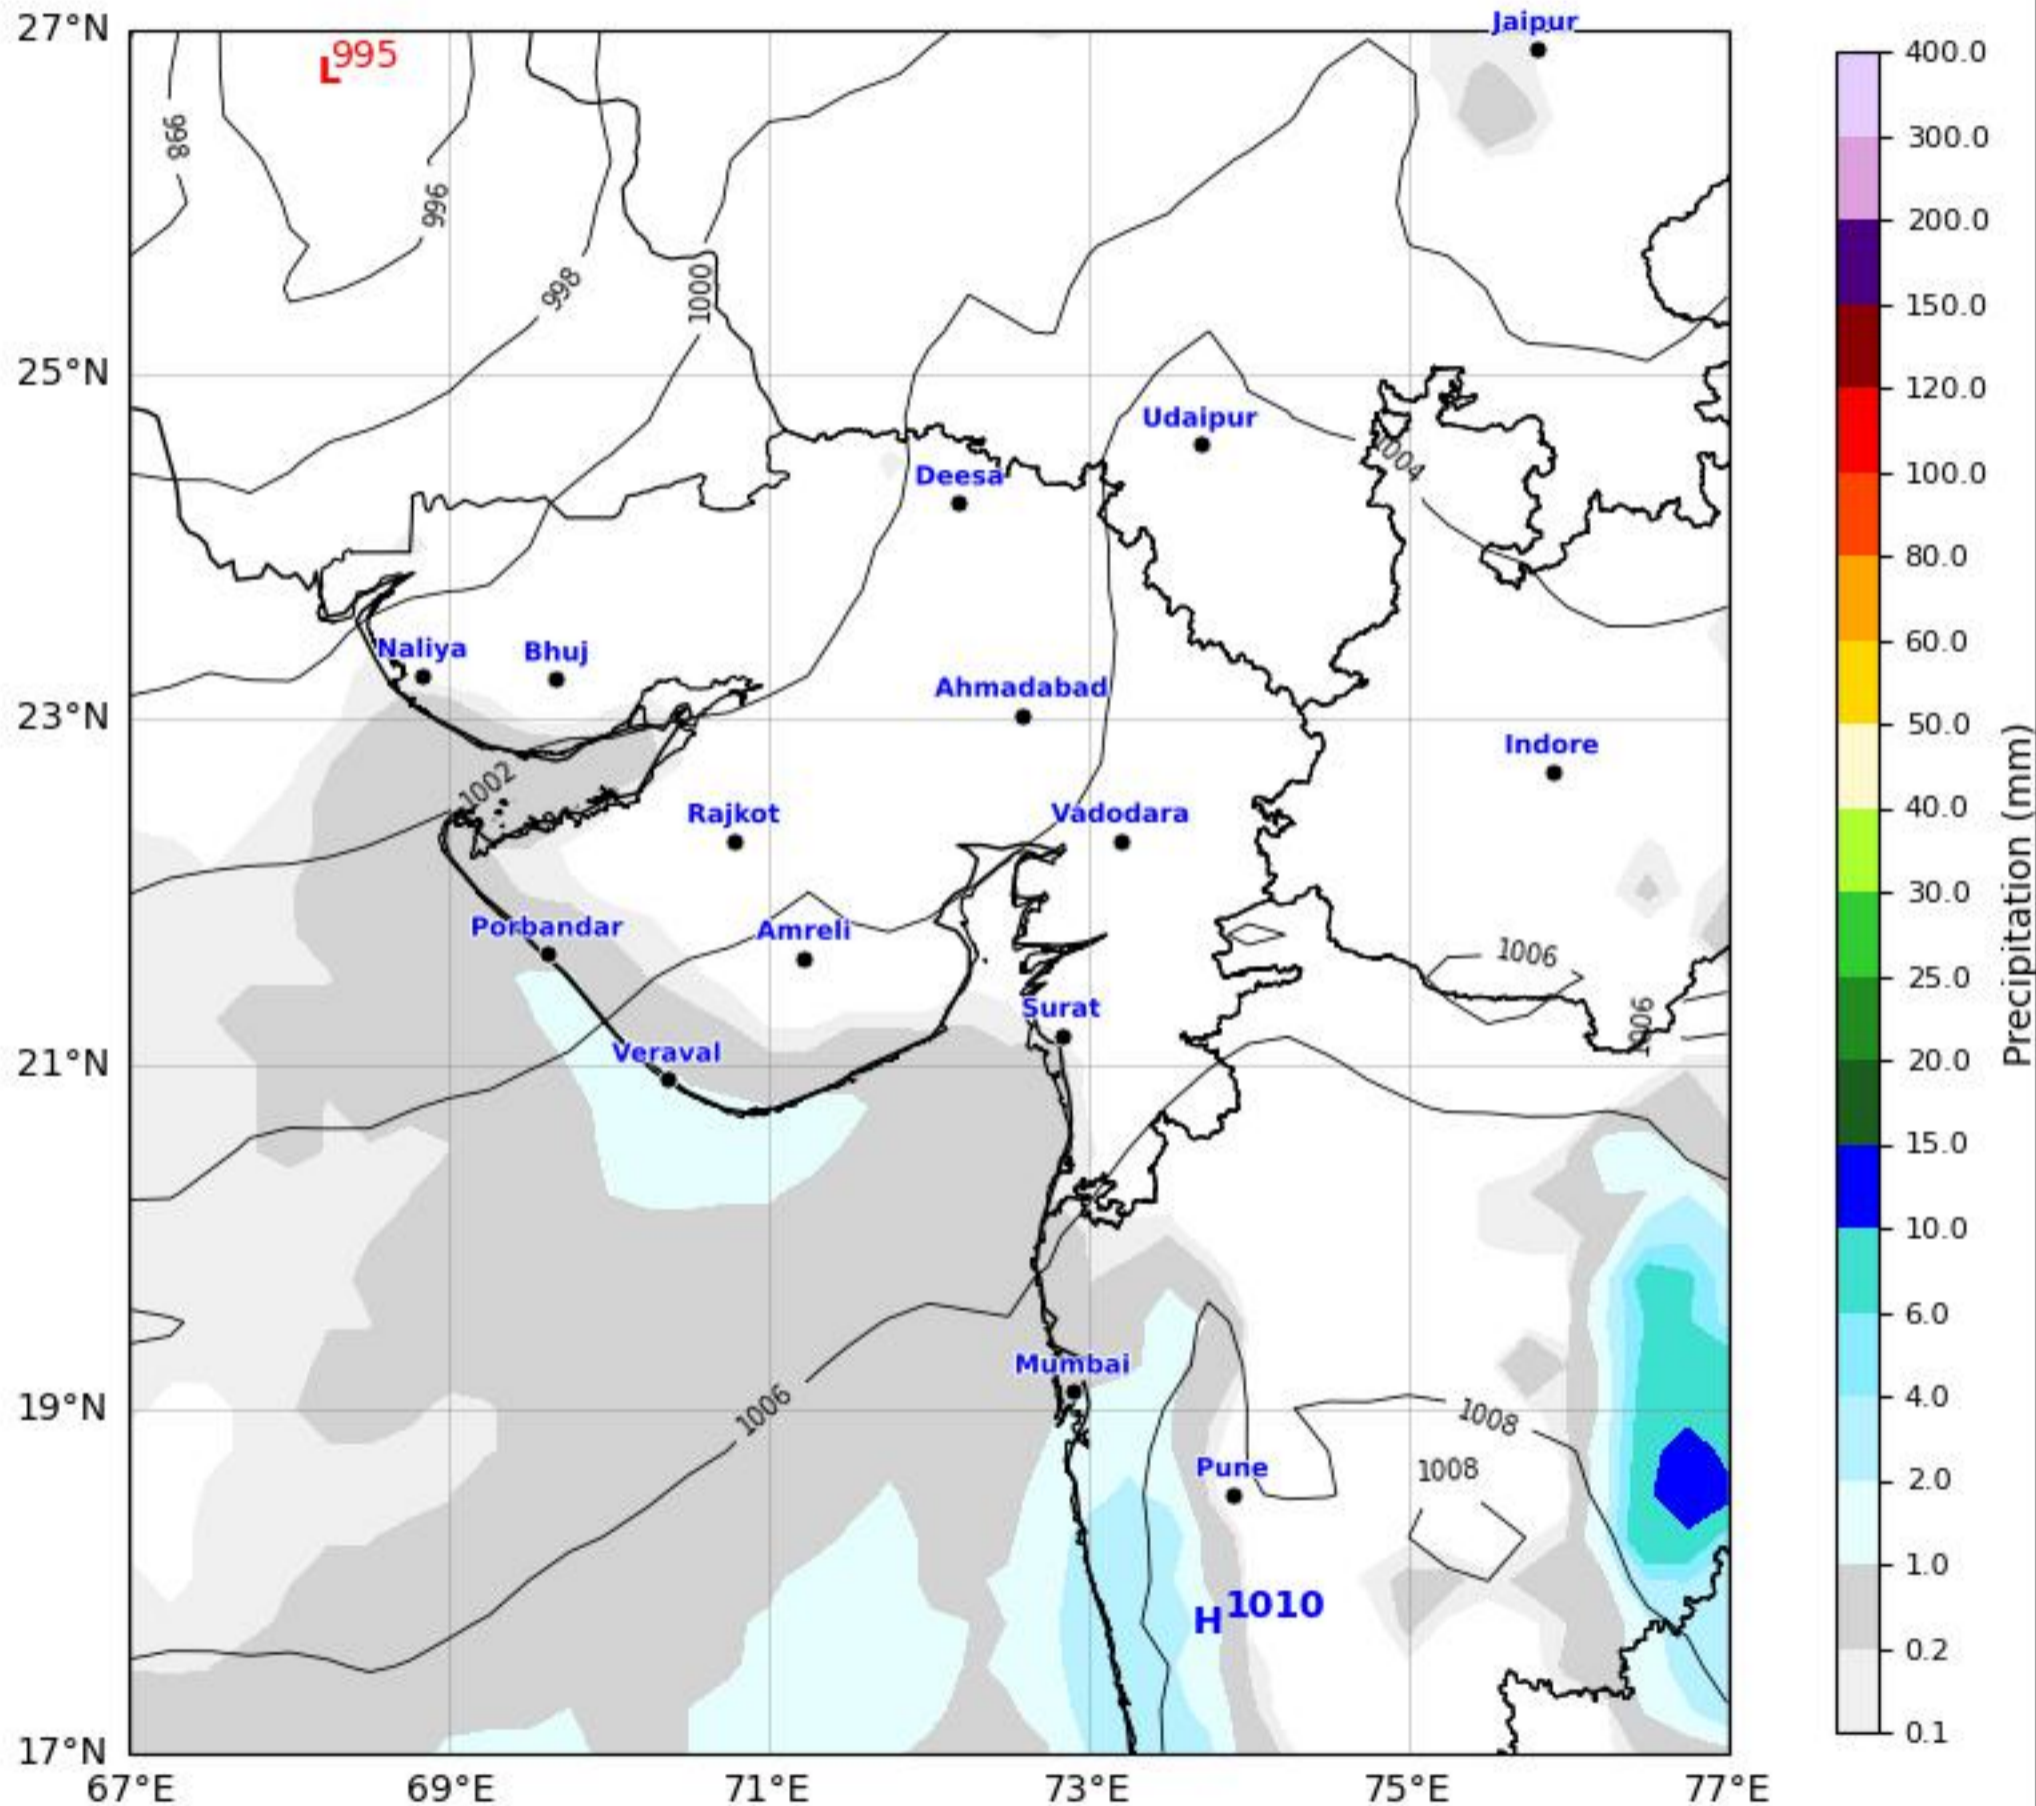

Daily Precipitation Forecast 120 Hours Gujarat & Surrounding Region

GFS run 08 Jun 2026 00Z valid for 13 Jun 2026 00Z

KOLA - West by gujaratweather.com - Data: NOMADS

KOLA: Kathiawar Ocean & Land Atmosphere - Experimental Mapping Mapping Platform

Disclaimer: The images provided by gujaratweather.com are experimental and for informational purposes only. They are not official forecasts. We do not guarantee the accuracy, timeliness, or completeness of these images, which may contain errors due to data download scripts or software limitations. For reliable weather forecasts, Please refer to official agencies such as Indian Meteorological Department or NOAA- NOMADS. The base map shown does not represent political boundaries.