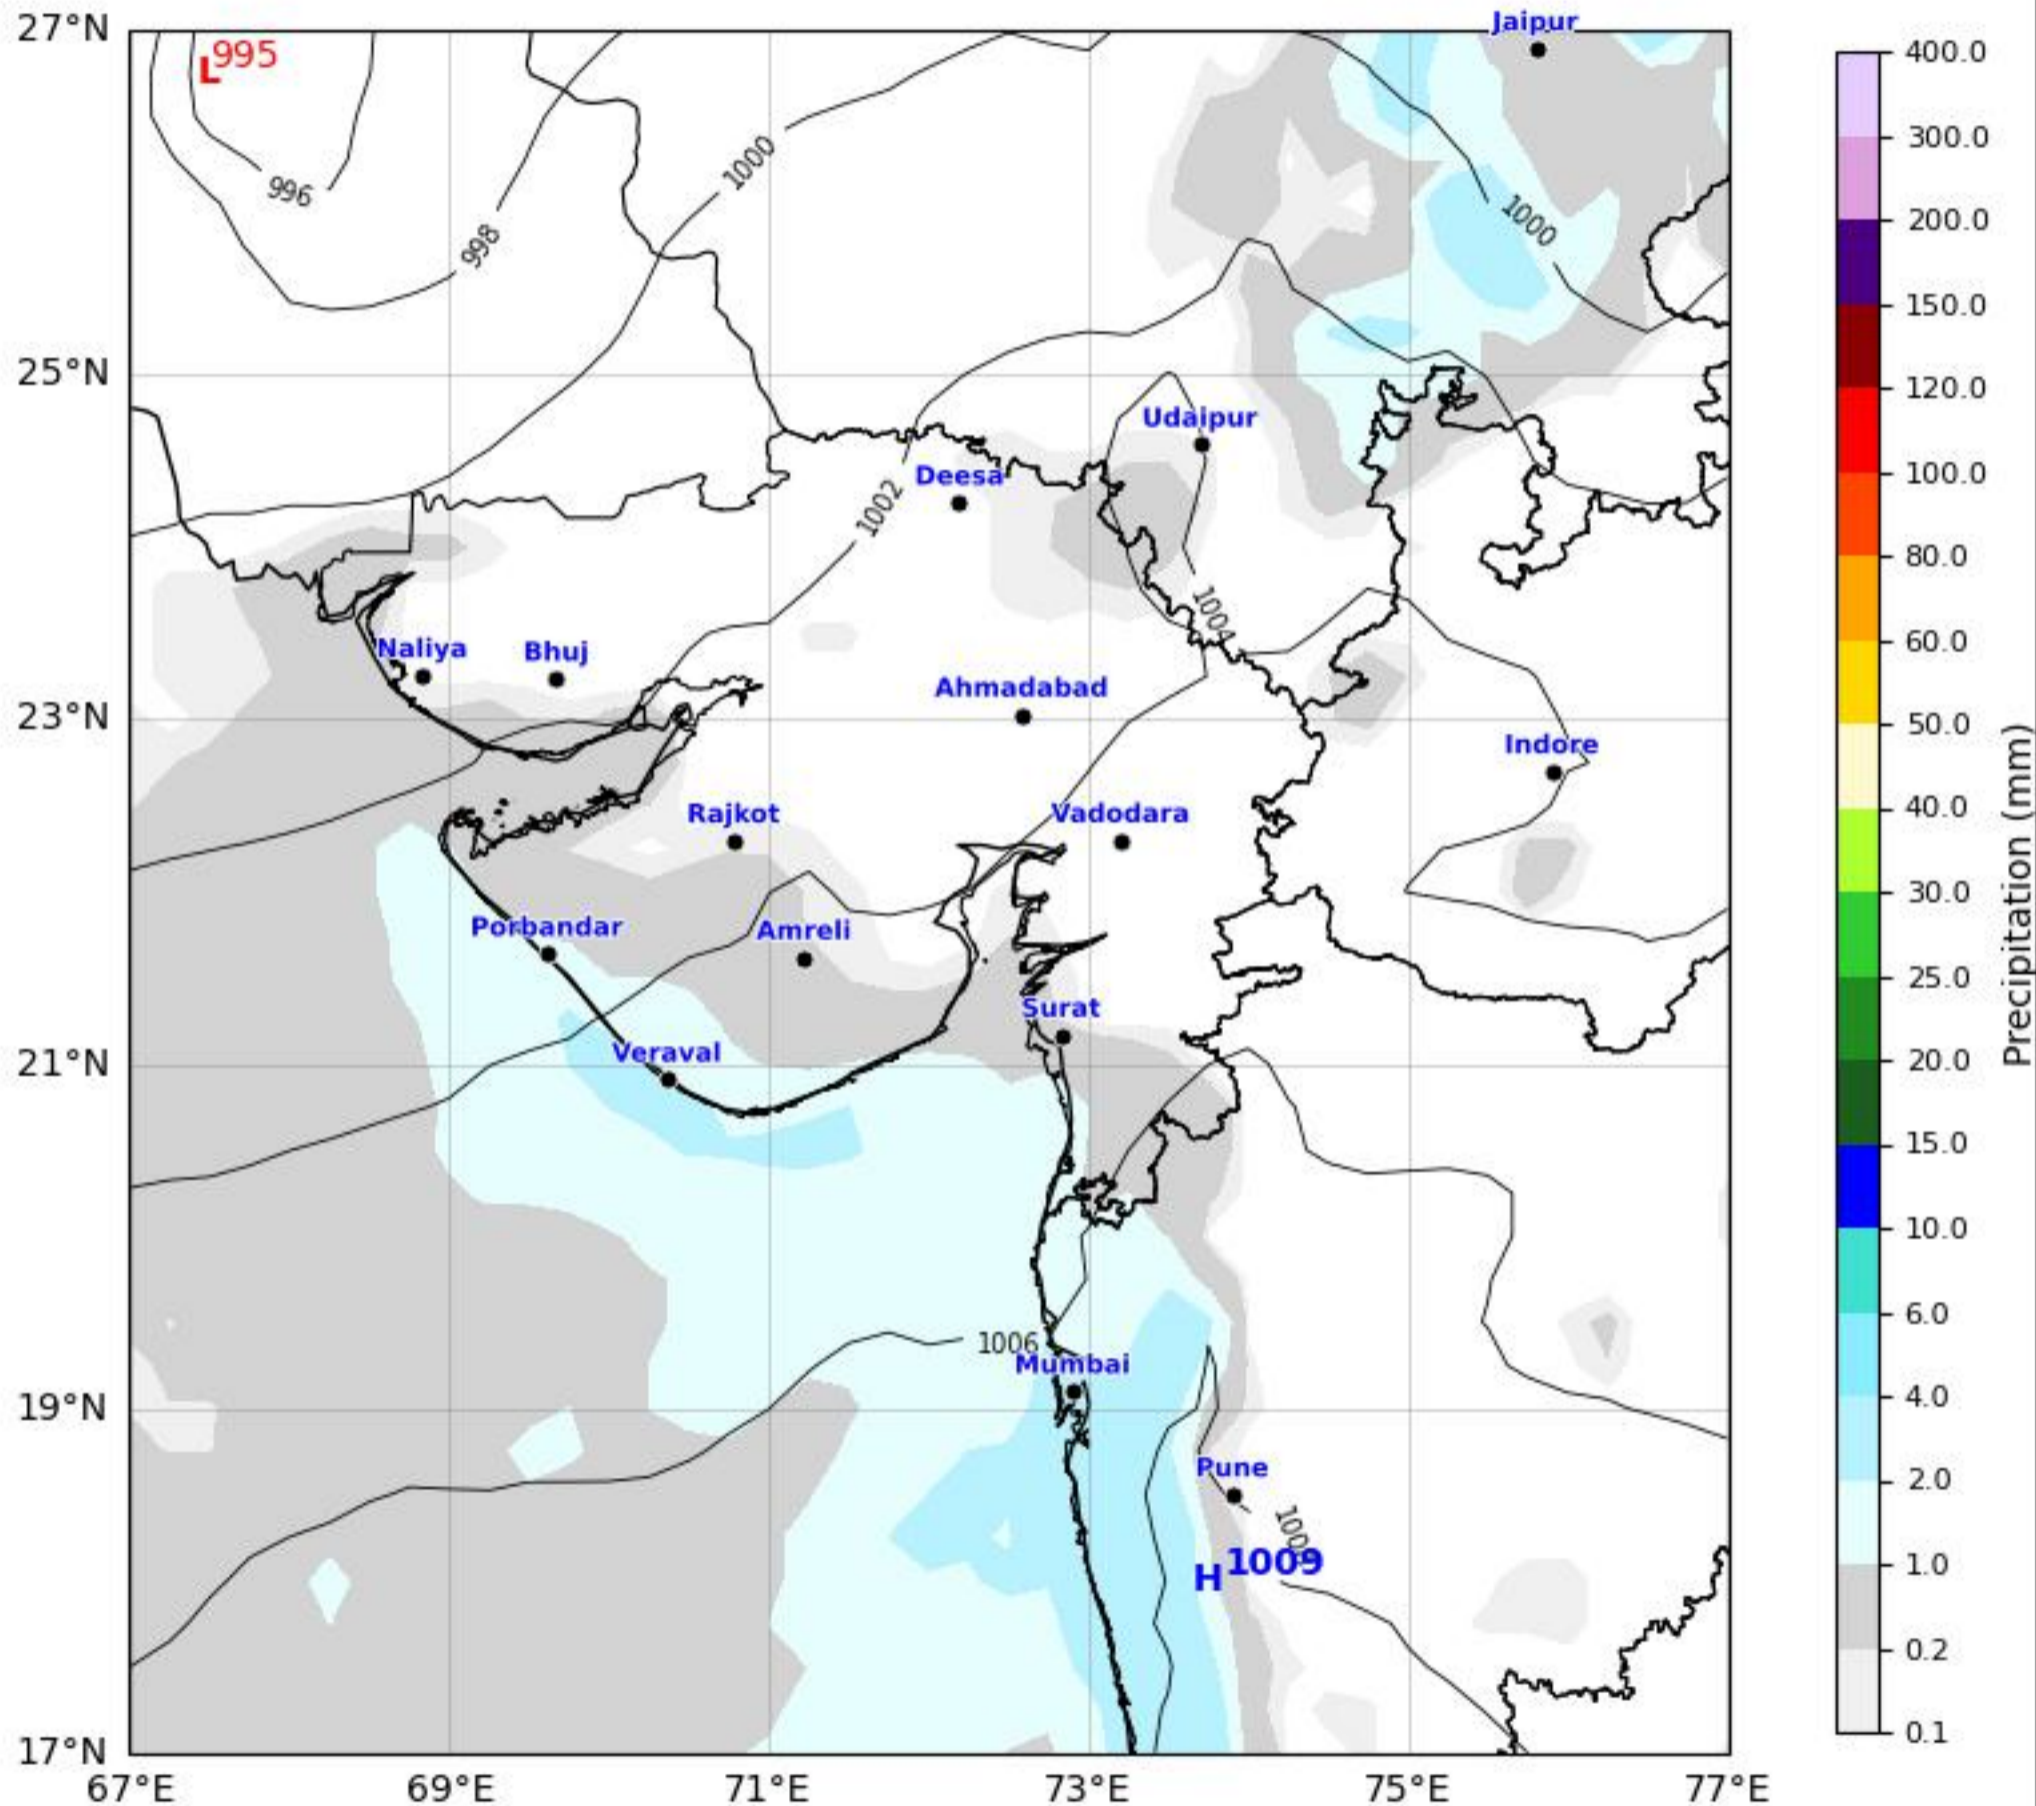

Daily Precipitation Forecast 144 Hours Gujarat & Surrounding Region

GFS run 08 Jun 2026 00Z valid for 14 Jun 2026 00Z

KOLA - West by gujaratweather.com - Data: NOMADS

KOLA: Kathiawar Ocean & Land Atmosphere - Experimental Mapping Mapping Platform

Disclaimer: The images provided by gujaratweather.com are experimental and for informational purposes only. They are not official forecasts. We do not guarantee the accuracy, timeliness, or completeness of these images, which may contain errors due to data download scripts or software limitations. For reliable weather forecasts, Please refer to official agencies such as Indian Meteorological Department or NOAA- NOMADS. The base map shown does not represent political boundaries.