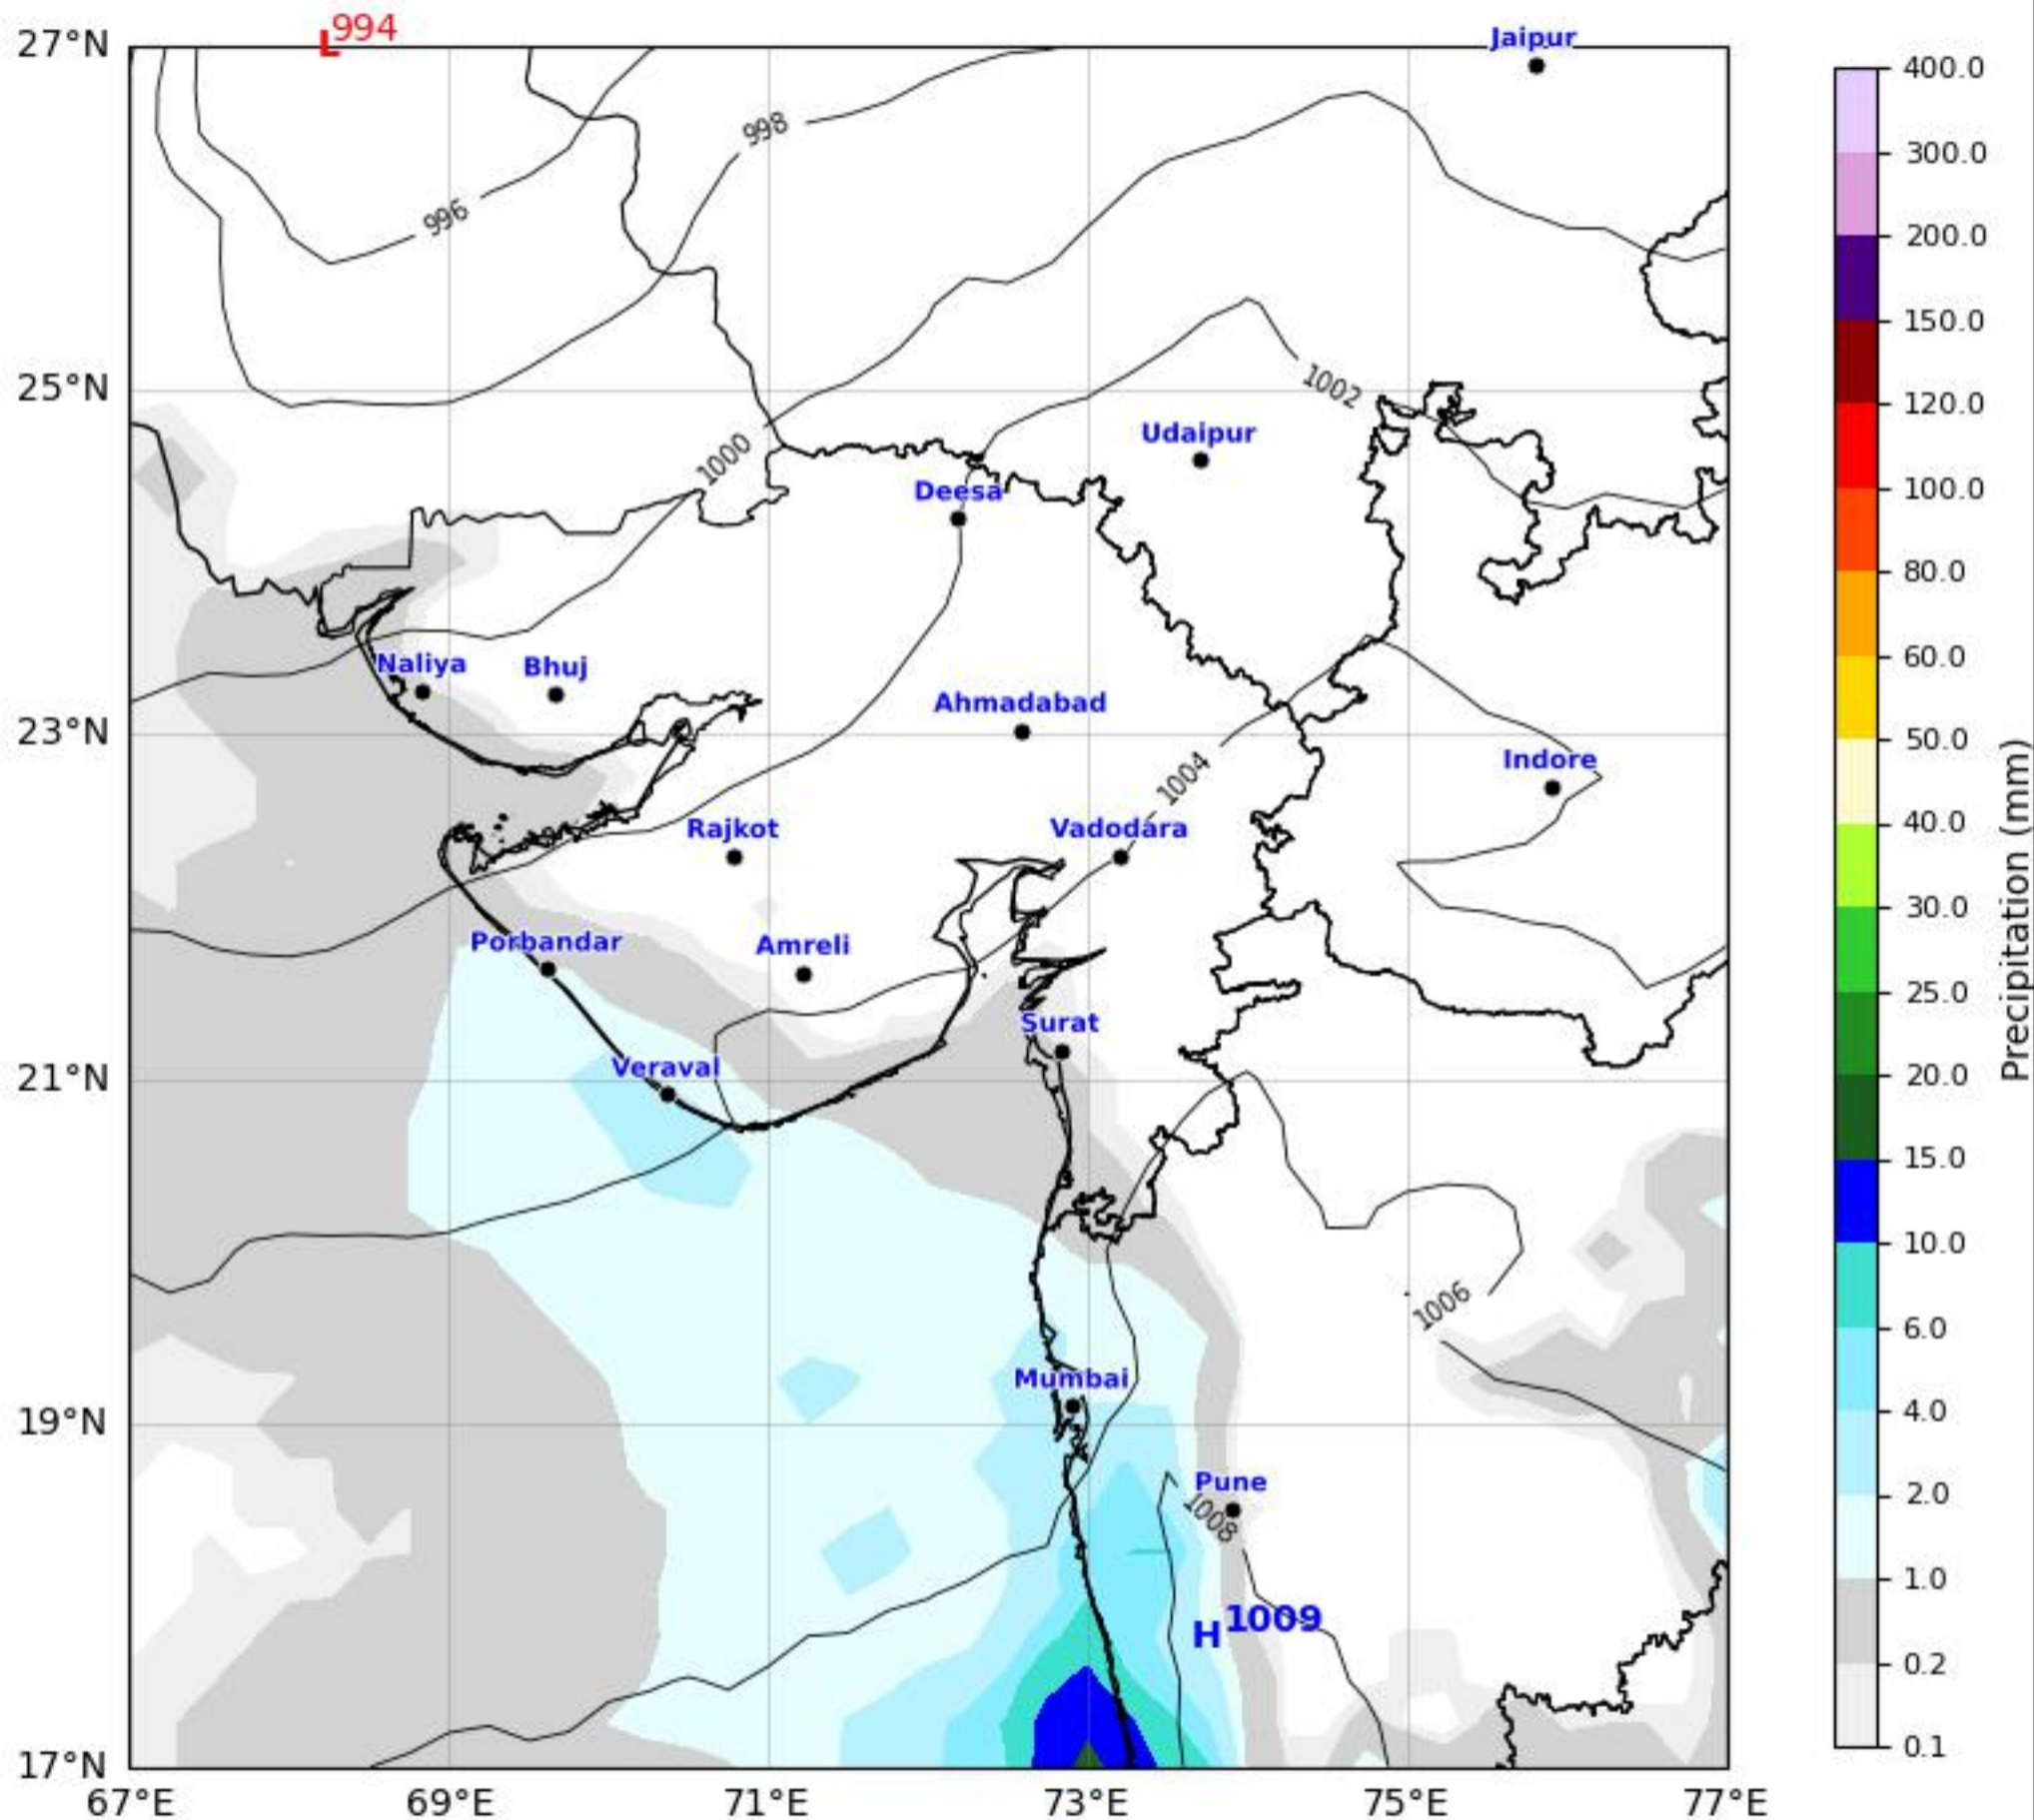

Daily Precipitation Forecast 72 Hours Gujarat & Surrounding Region

GFS run 08 Jun 2026 00Z valid for 11 Jun 2026 00Z

KOLA - West by gujaratweather.com - Data: NOMADS

KOLA: Kathiawar Ocean & Land Atmosphere - Experimental Mapping Mapping Platform

Disclaimer: The images provided by gujaratweather.com are experimental and for informational purposes only. They are not official forecasts. We do not guarantee the accuracy, timeliness, or completeness of these images, which may contain errors due to data download scripts or software limitations. For reliable weather forecasts, Please refer to official agencies such as Indian Meteorological Department or NOAA- NOMADS. The base map shown does not represent political boundaries.