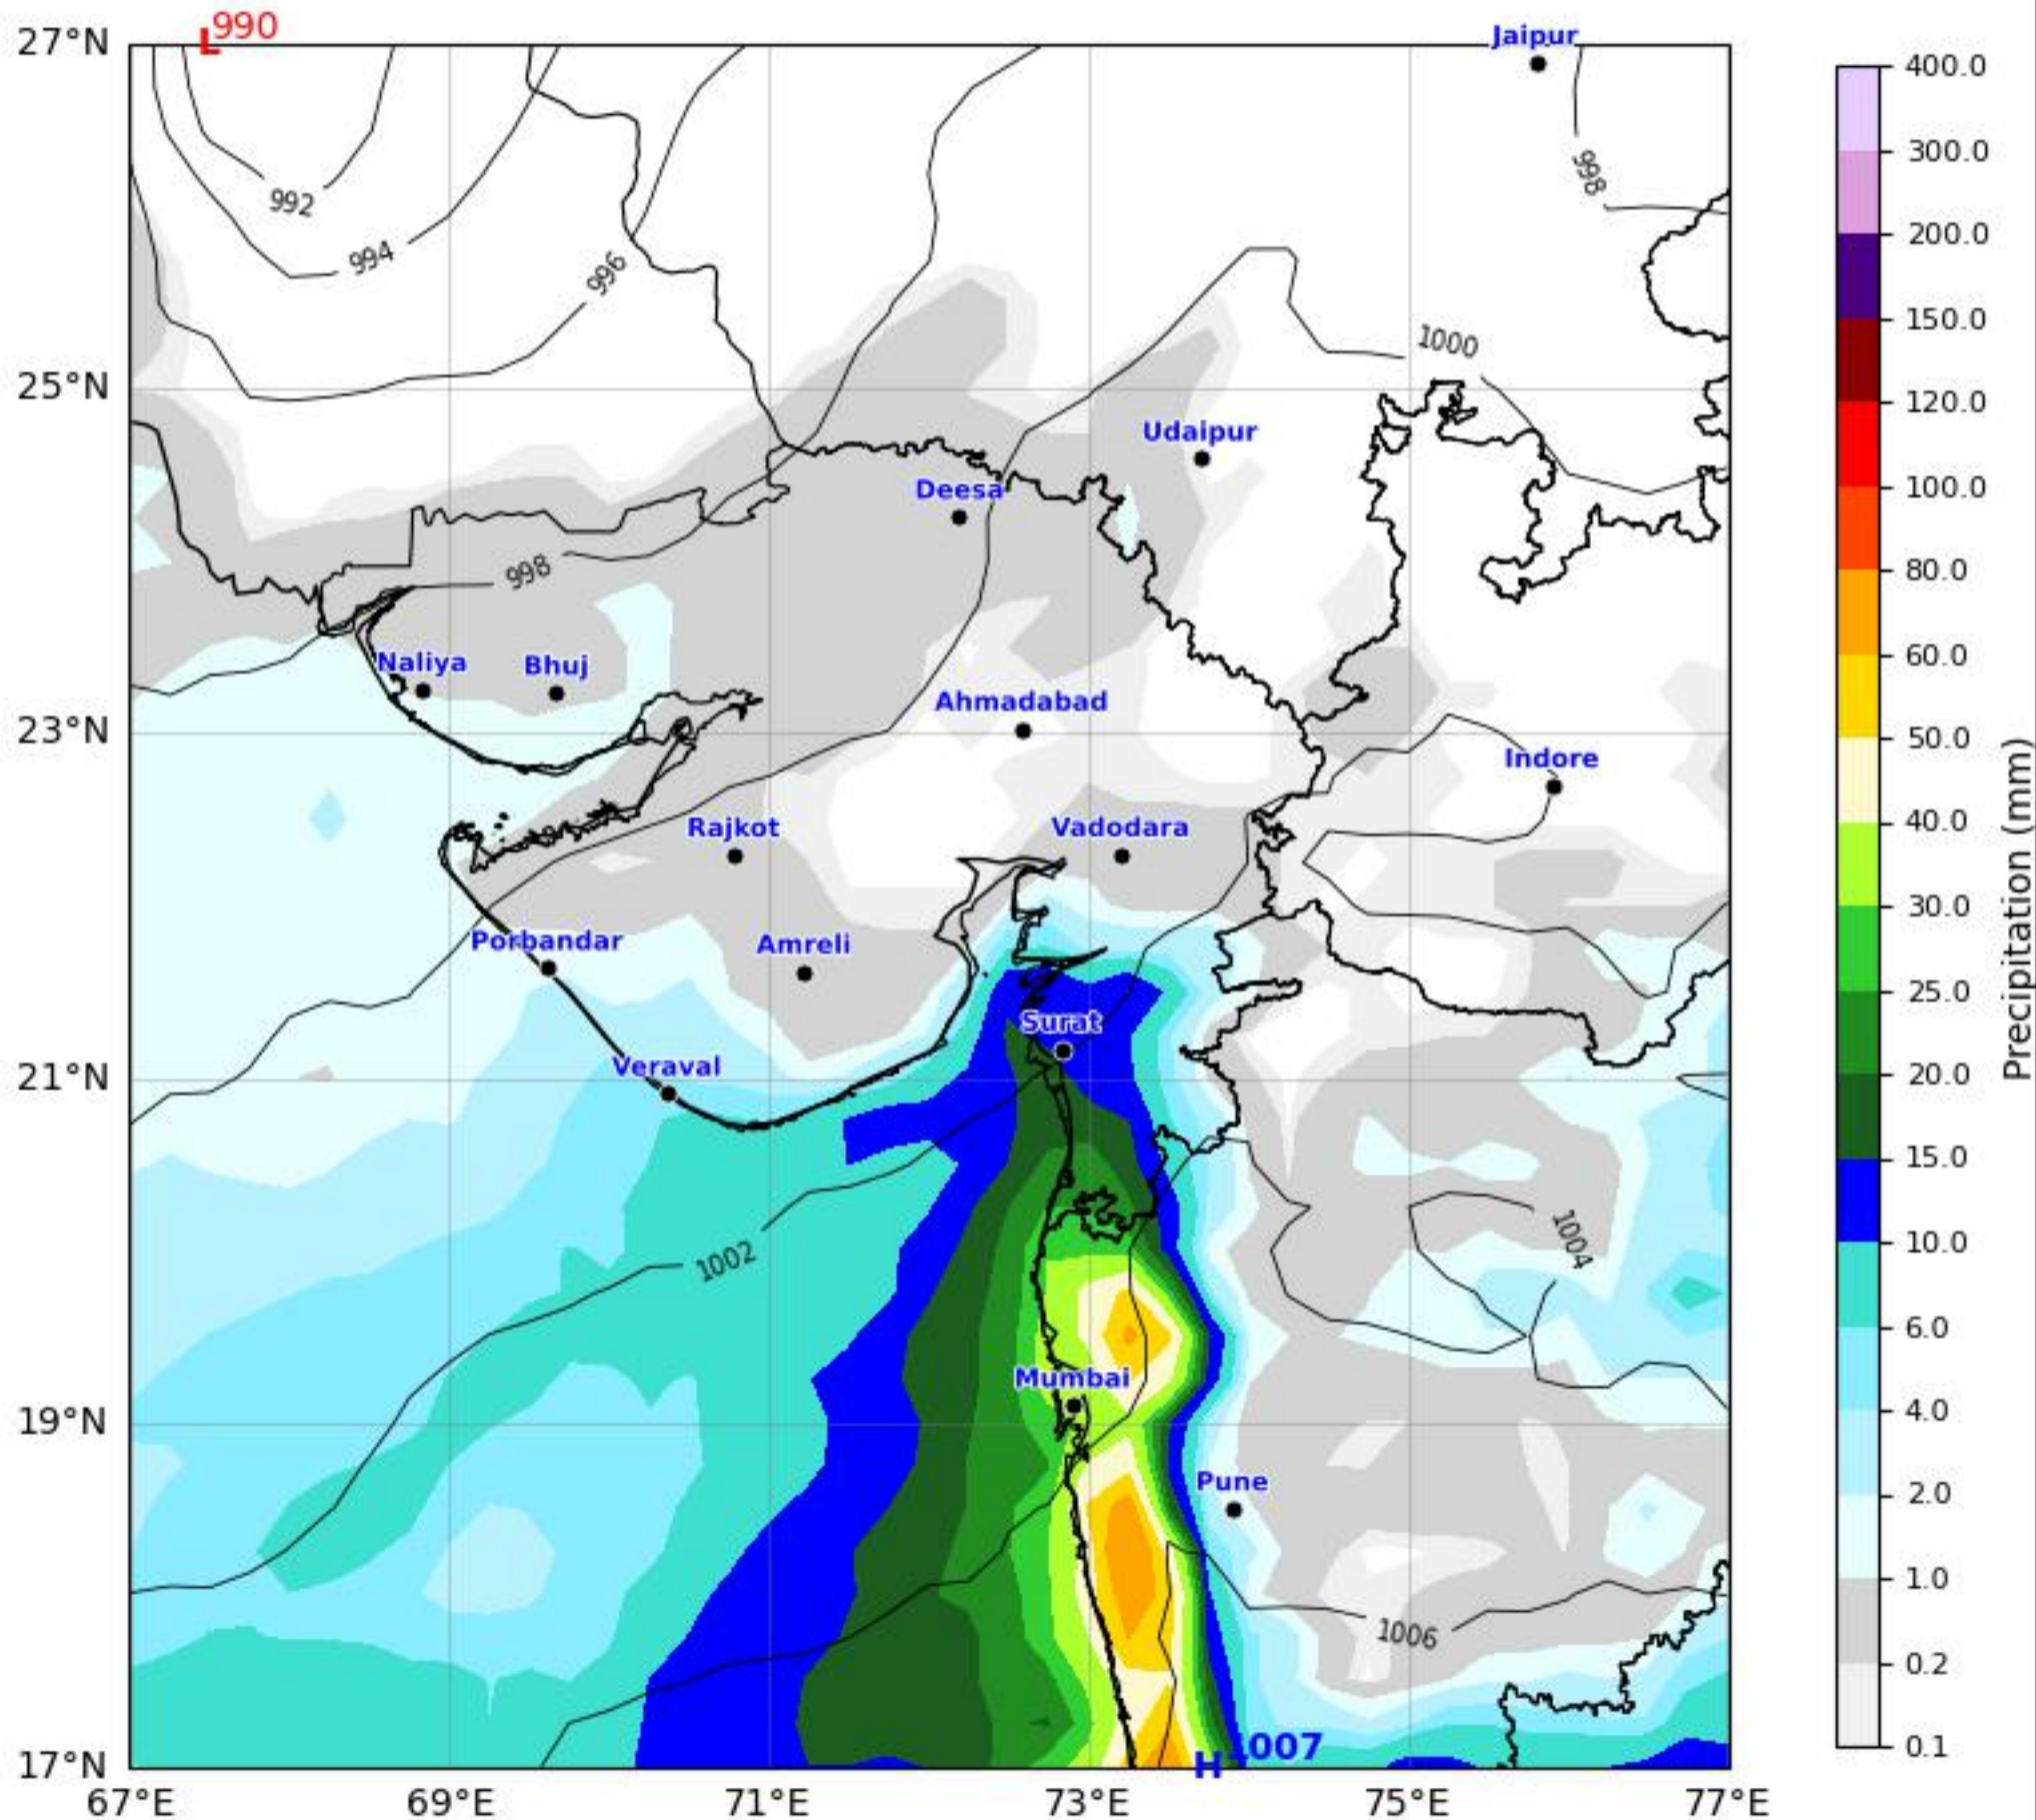

Daily Precipitation Forecast 336 Hours Gujarat & Surrounding Region

GFS run 08 Jun 2026 00Z valid for 22 Jun 2026 00Z

KOLA - West by gujaratweather.com - Data: NOMADS

KOLA: Kathiawar Ocean & Land Atmosphere - Experimental Mapping Mapping Platform