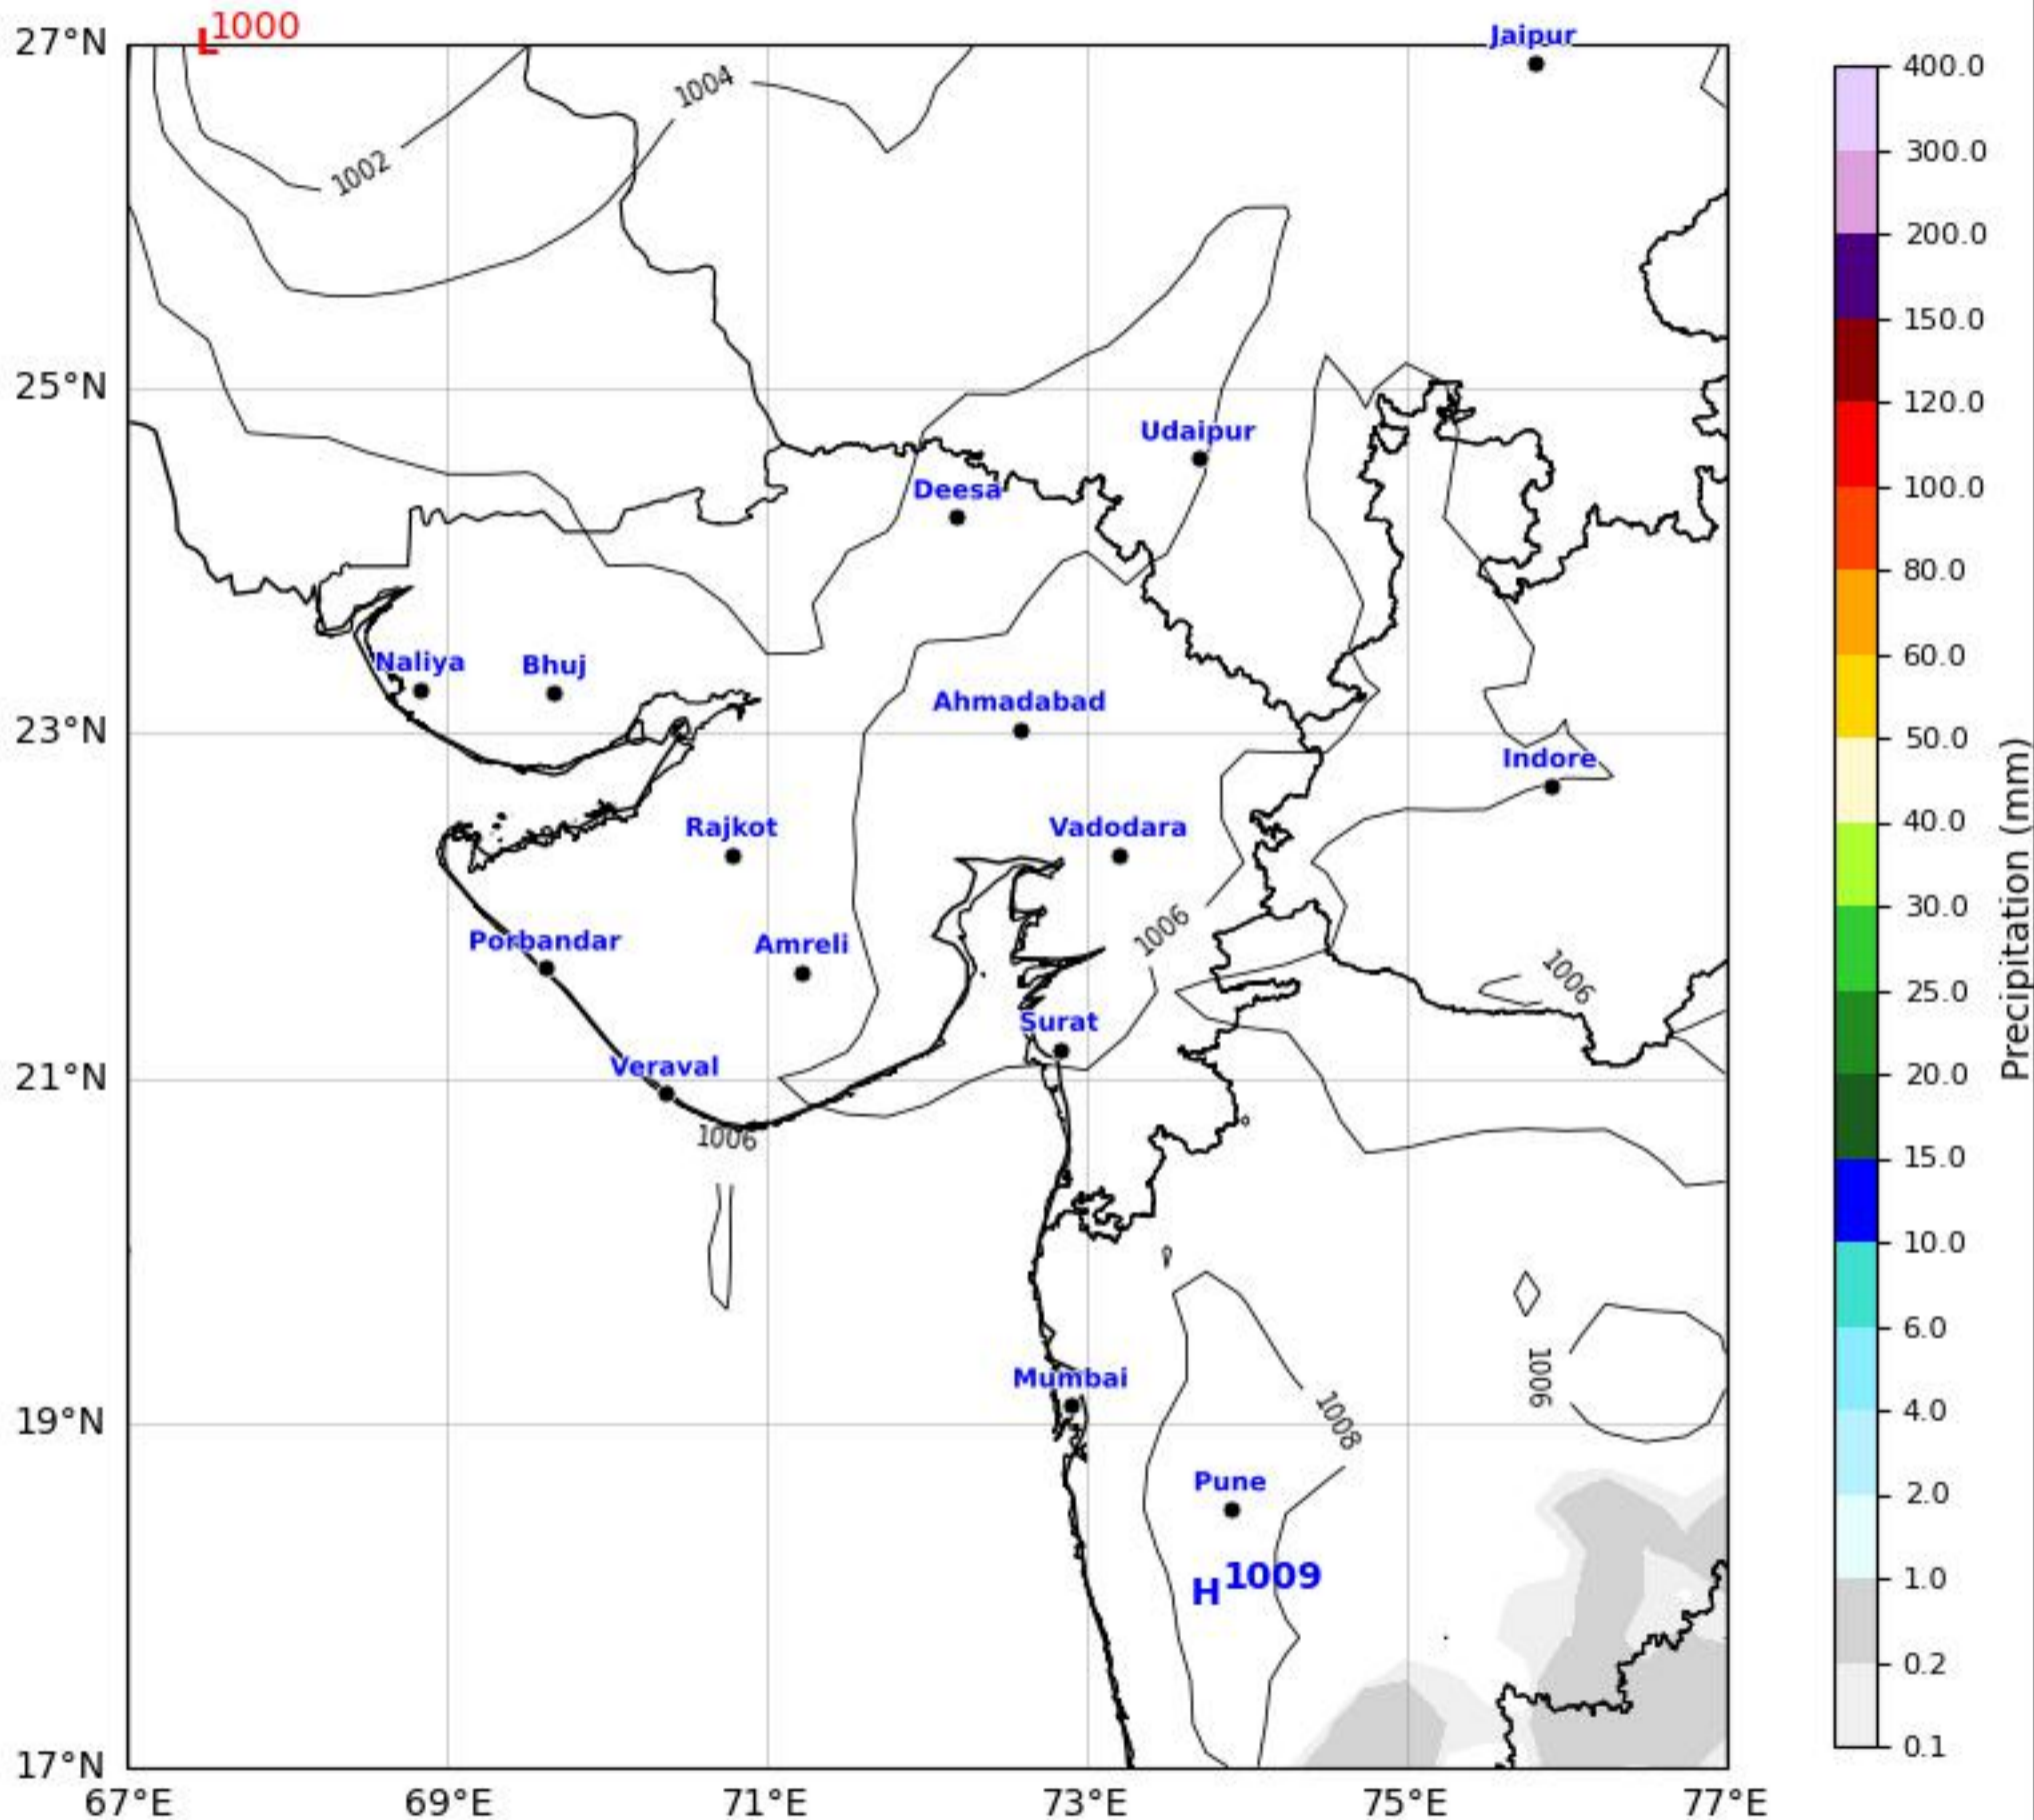

Daily Precipitation Forecast 48 Hours Gujarat & Surrounding Region

GFS run 08 May 2026 00Z valid for 10 May 2026 00Z

KOLA - West by gujaratweather.com - Data: NOMADS

KOLA: Kathiawar Ocean & Land Atmosphere - Experimental Mapping Mapping Platform

Disclaimer: The images provided by gujaratweather.com are experimental and for informational purposes only. They are not official forecasts. We do not guarantee the accuracy, timeliness, or completeness of these images, which may contain errors due to data download scripts or software limitations. For reliable weather forecasts, Please refer to official agencies such as Indian Meteorological Department or NOAA- NOMADS. The base map shown does not represent political boundaries.