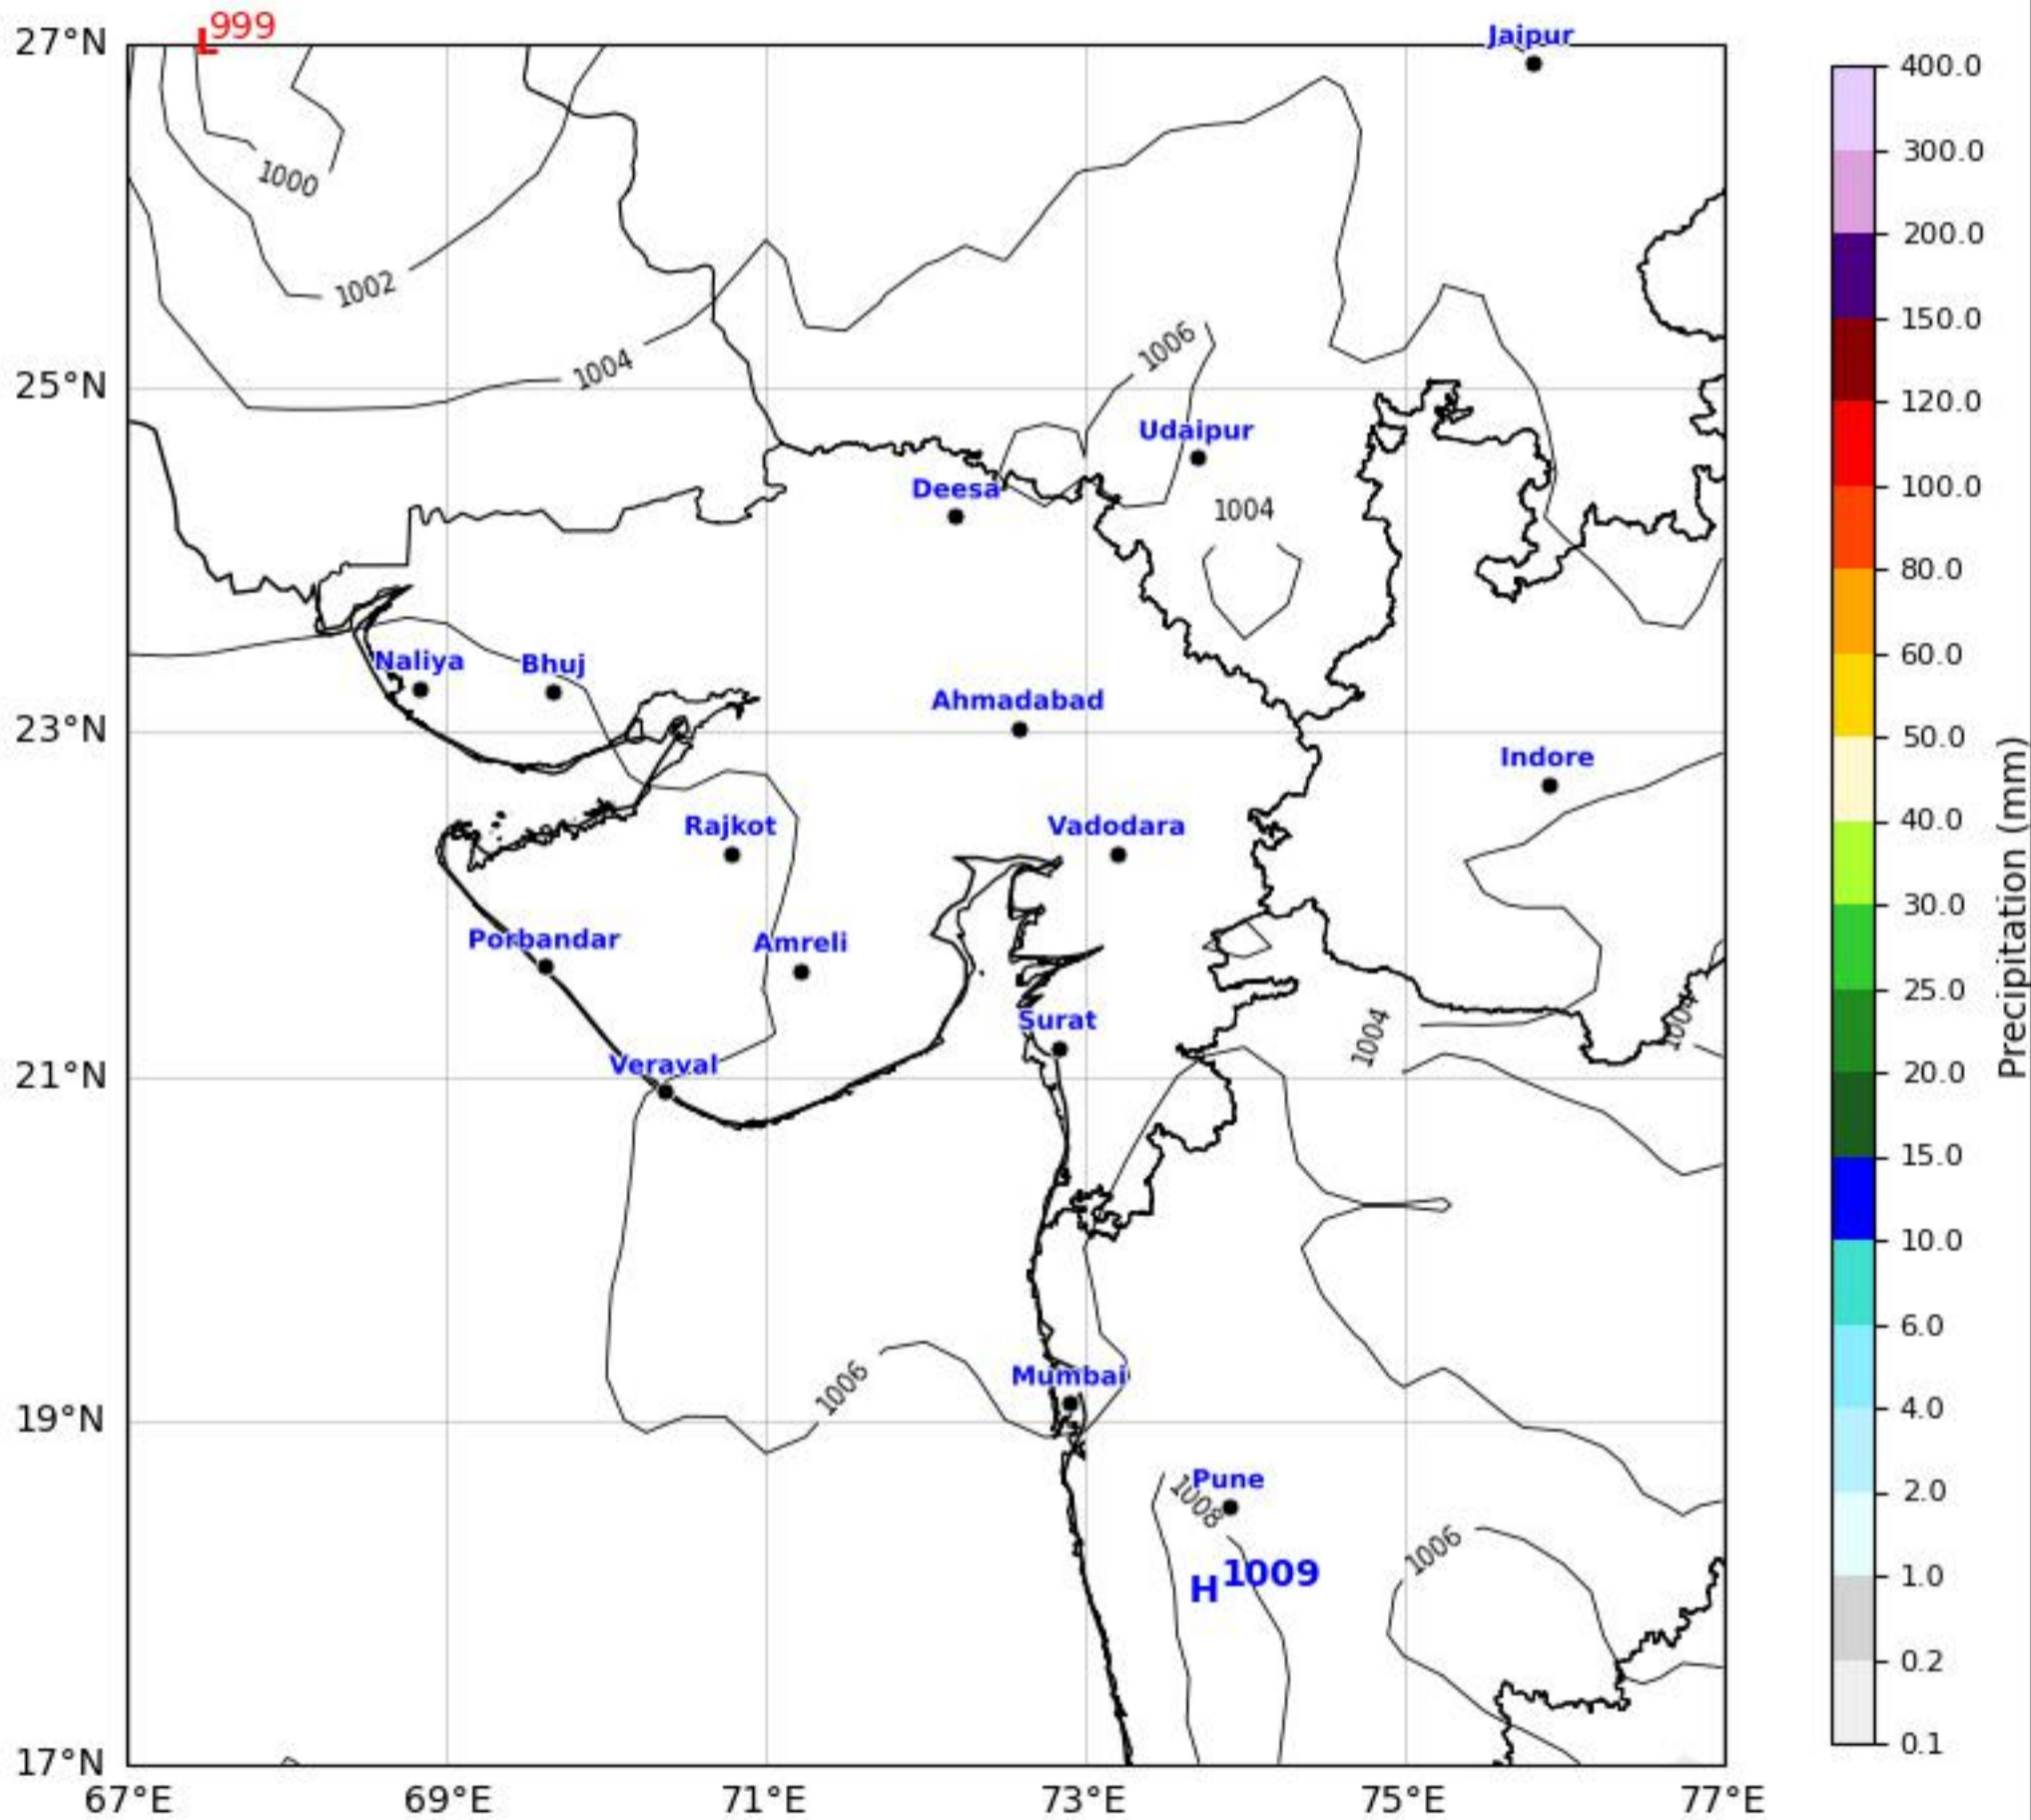

Daily Precipitation Forecast 72 Hours Gujarat & Surrounding Region

GFS run 08 May 2026 00Z valid for 11 May 2026 00Z

KOLA - West by gujaratweather.com - Data: NOMADS

KOLA: Kathiawar Ocean & Land Atmosphere - Experimental Mapping Mapping Platform

Disclaimer: The images provided by gujaratweather.com are experimental and for informational purposes only. They are not official forecasts. We do not guarantee the accuracy, timeliness, or completeness of these images, which may contain errors due to data download scripts or software limitations. For reliable weather forecasts, Please refer to official agencies such as Indian Meteorological Department or NOAA- NOMADS. The base map shown does not represent political boundaries.