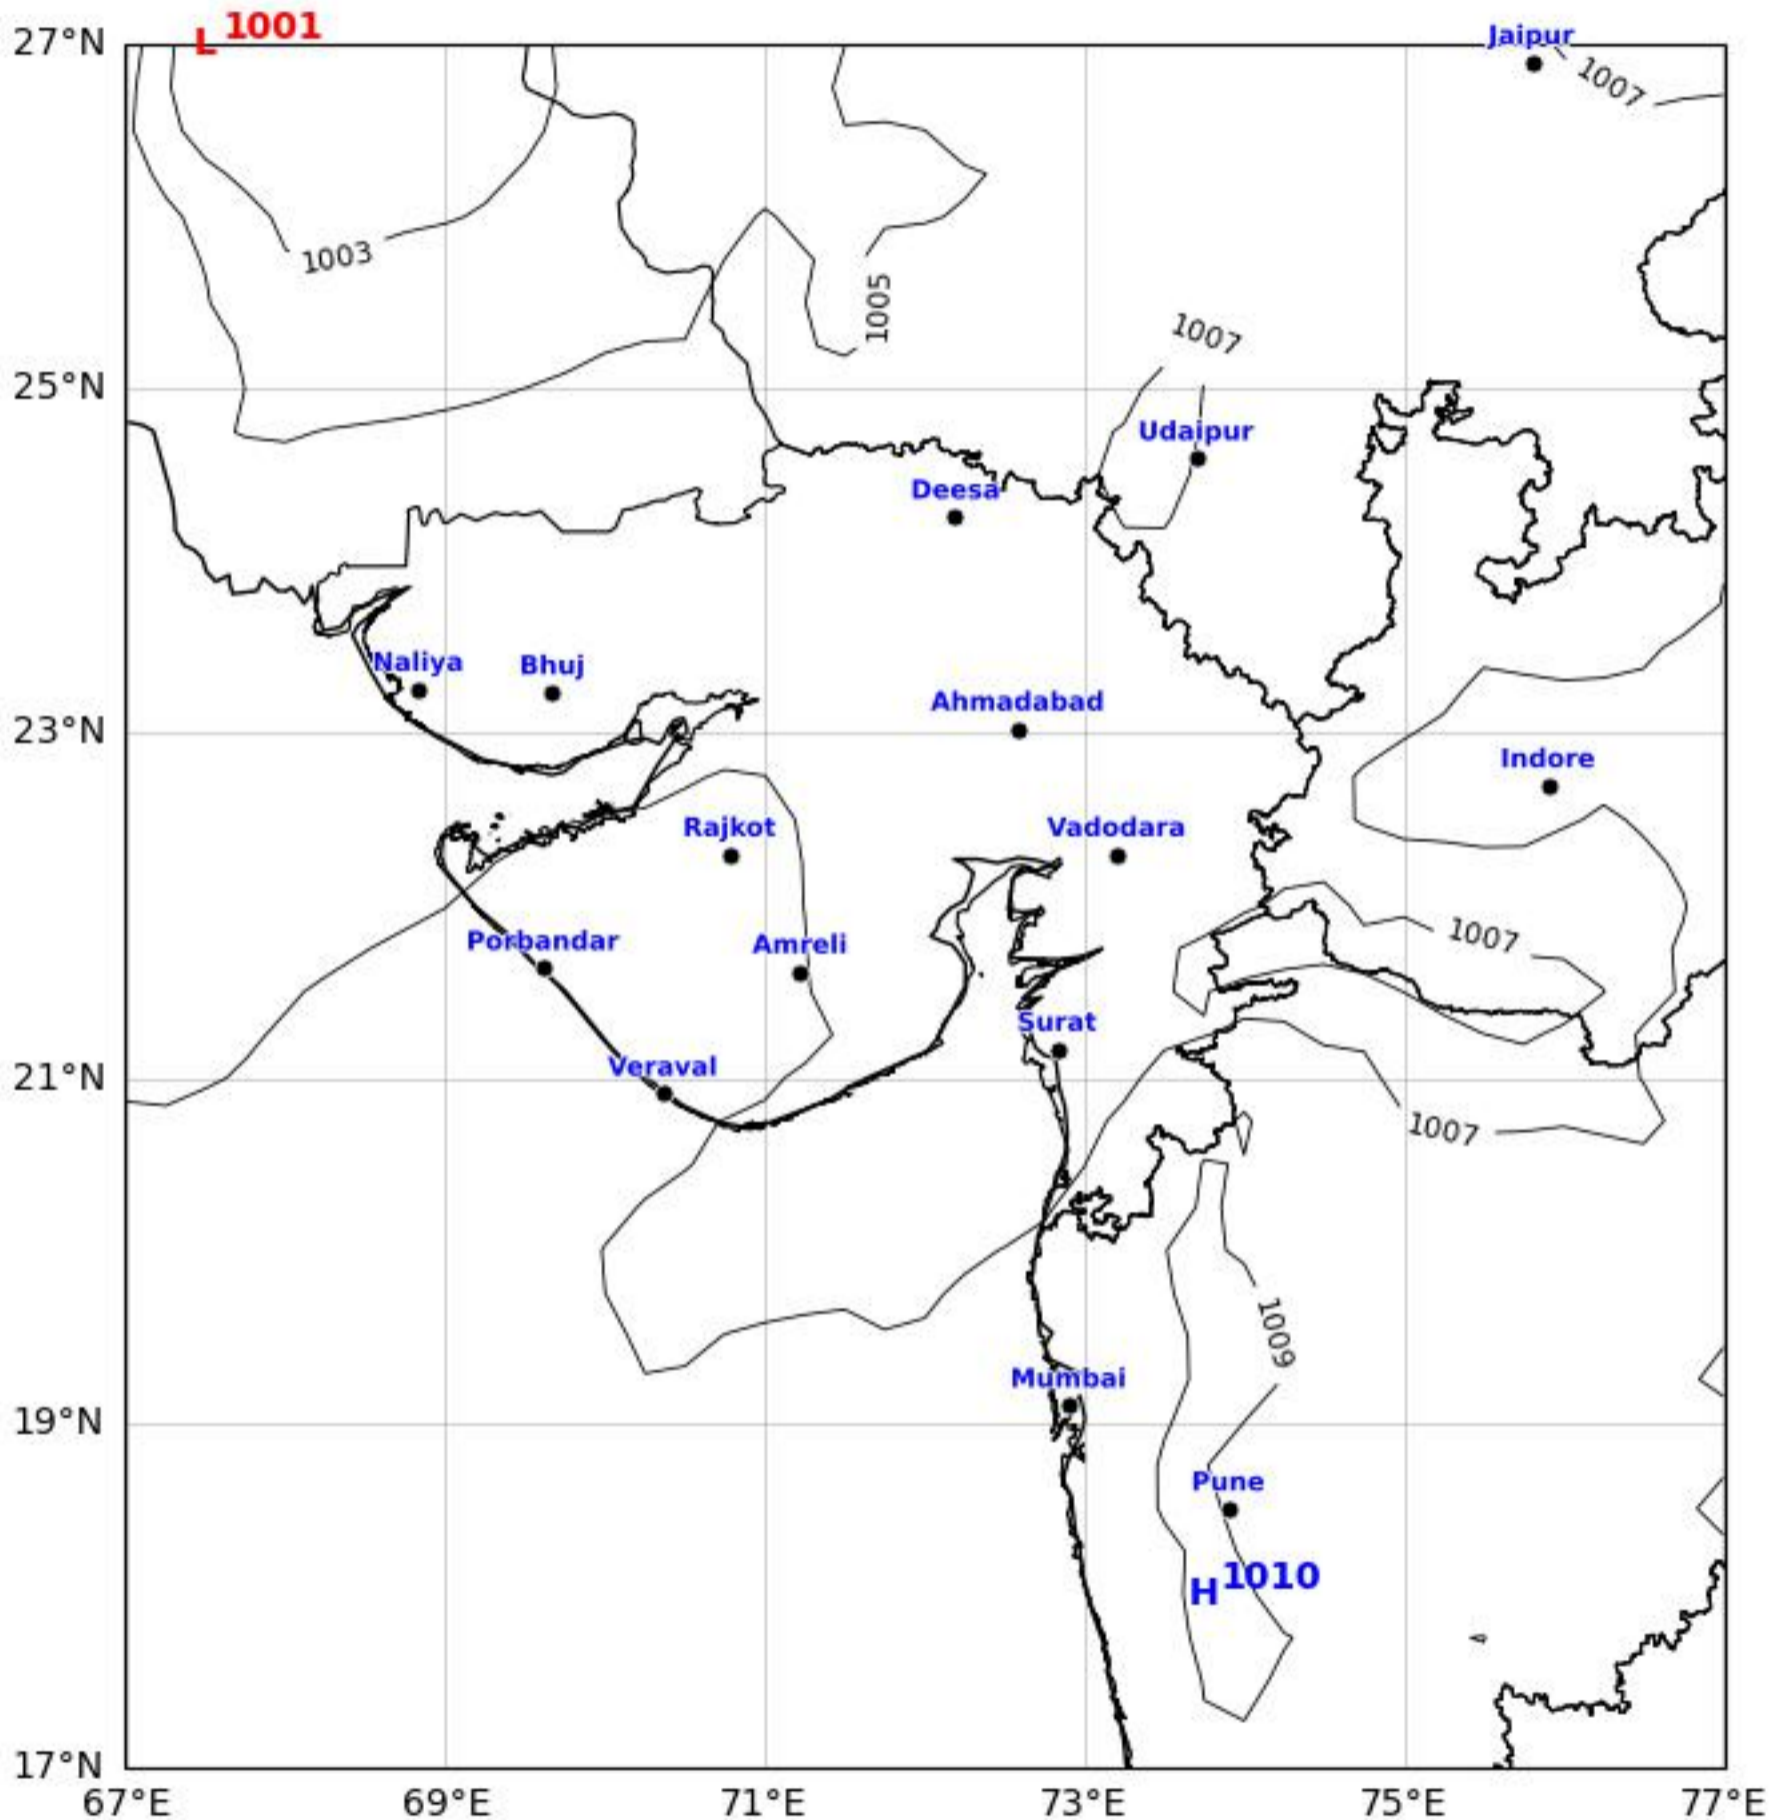

MSLP Analysis Map

Gujarat & Surrounding Region

GFS run 08 May 2026 00Z

KOLA - West by gujaratweather.com - Data: NOMADS

KOLA: Kathiawar Ocean & Land Atmosphere - Experimental Weather Mapping Platform

Disclaimer: The images provided by gujaratweather.com are experimental and for informational purposes only. They are not official forecasts. We do not guarantee the accuracy, timeliness, or completeness of these images, which may contain errors due to data download scripts or software limitations. For reliable weather forecasts, Please refer to official agencies such as Indian Meteorological Department or NOMADS. The base map shown does not represent political boundaries.