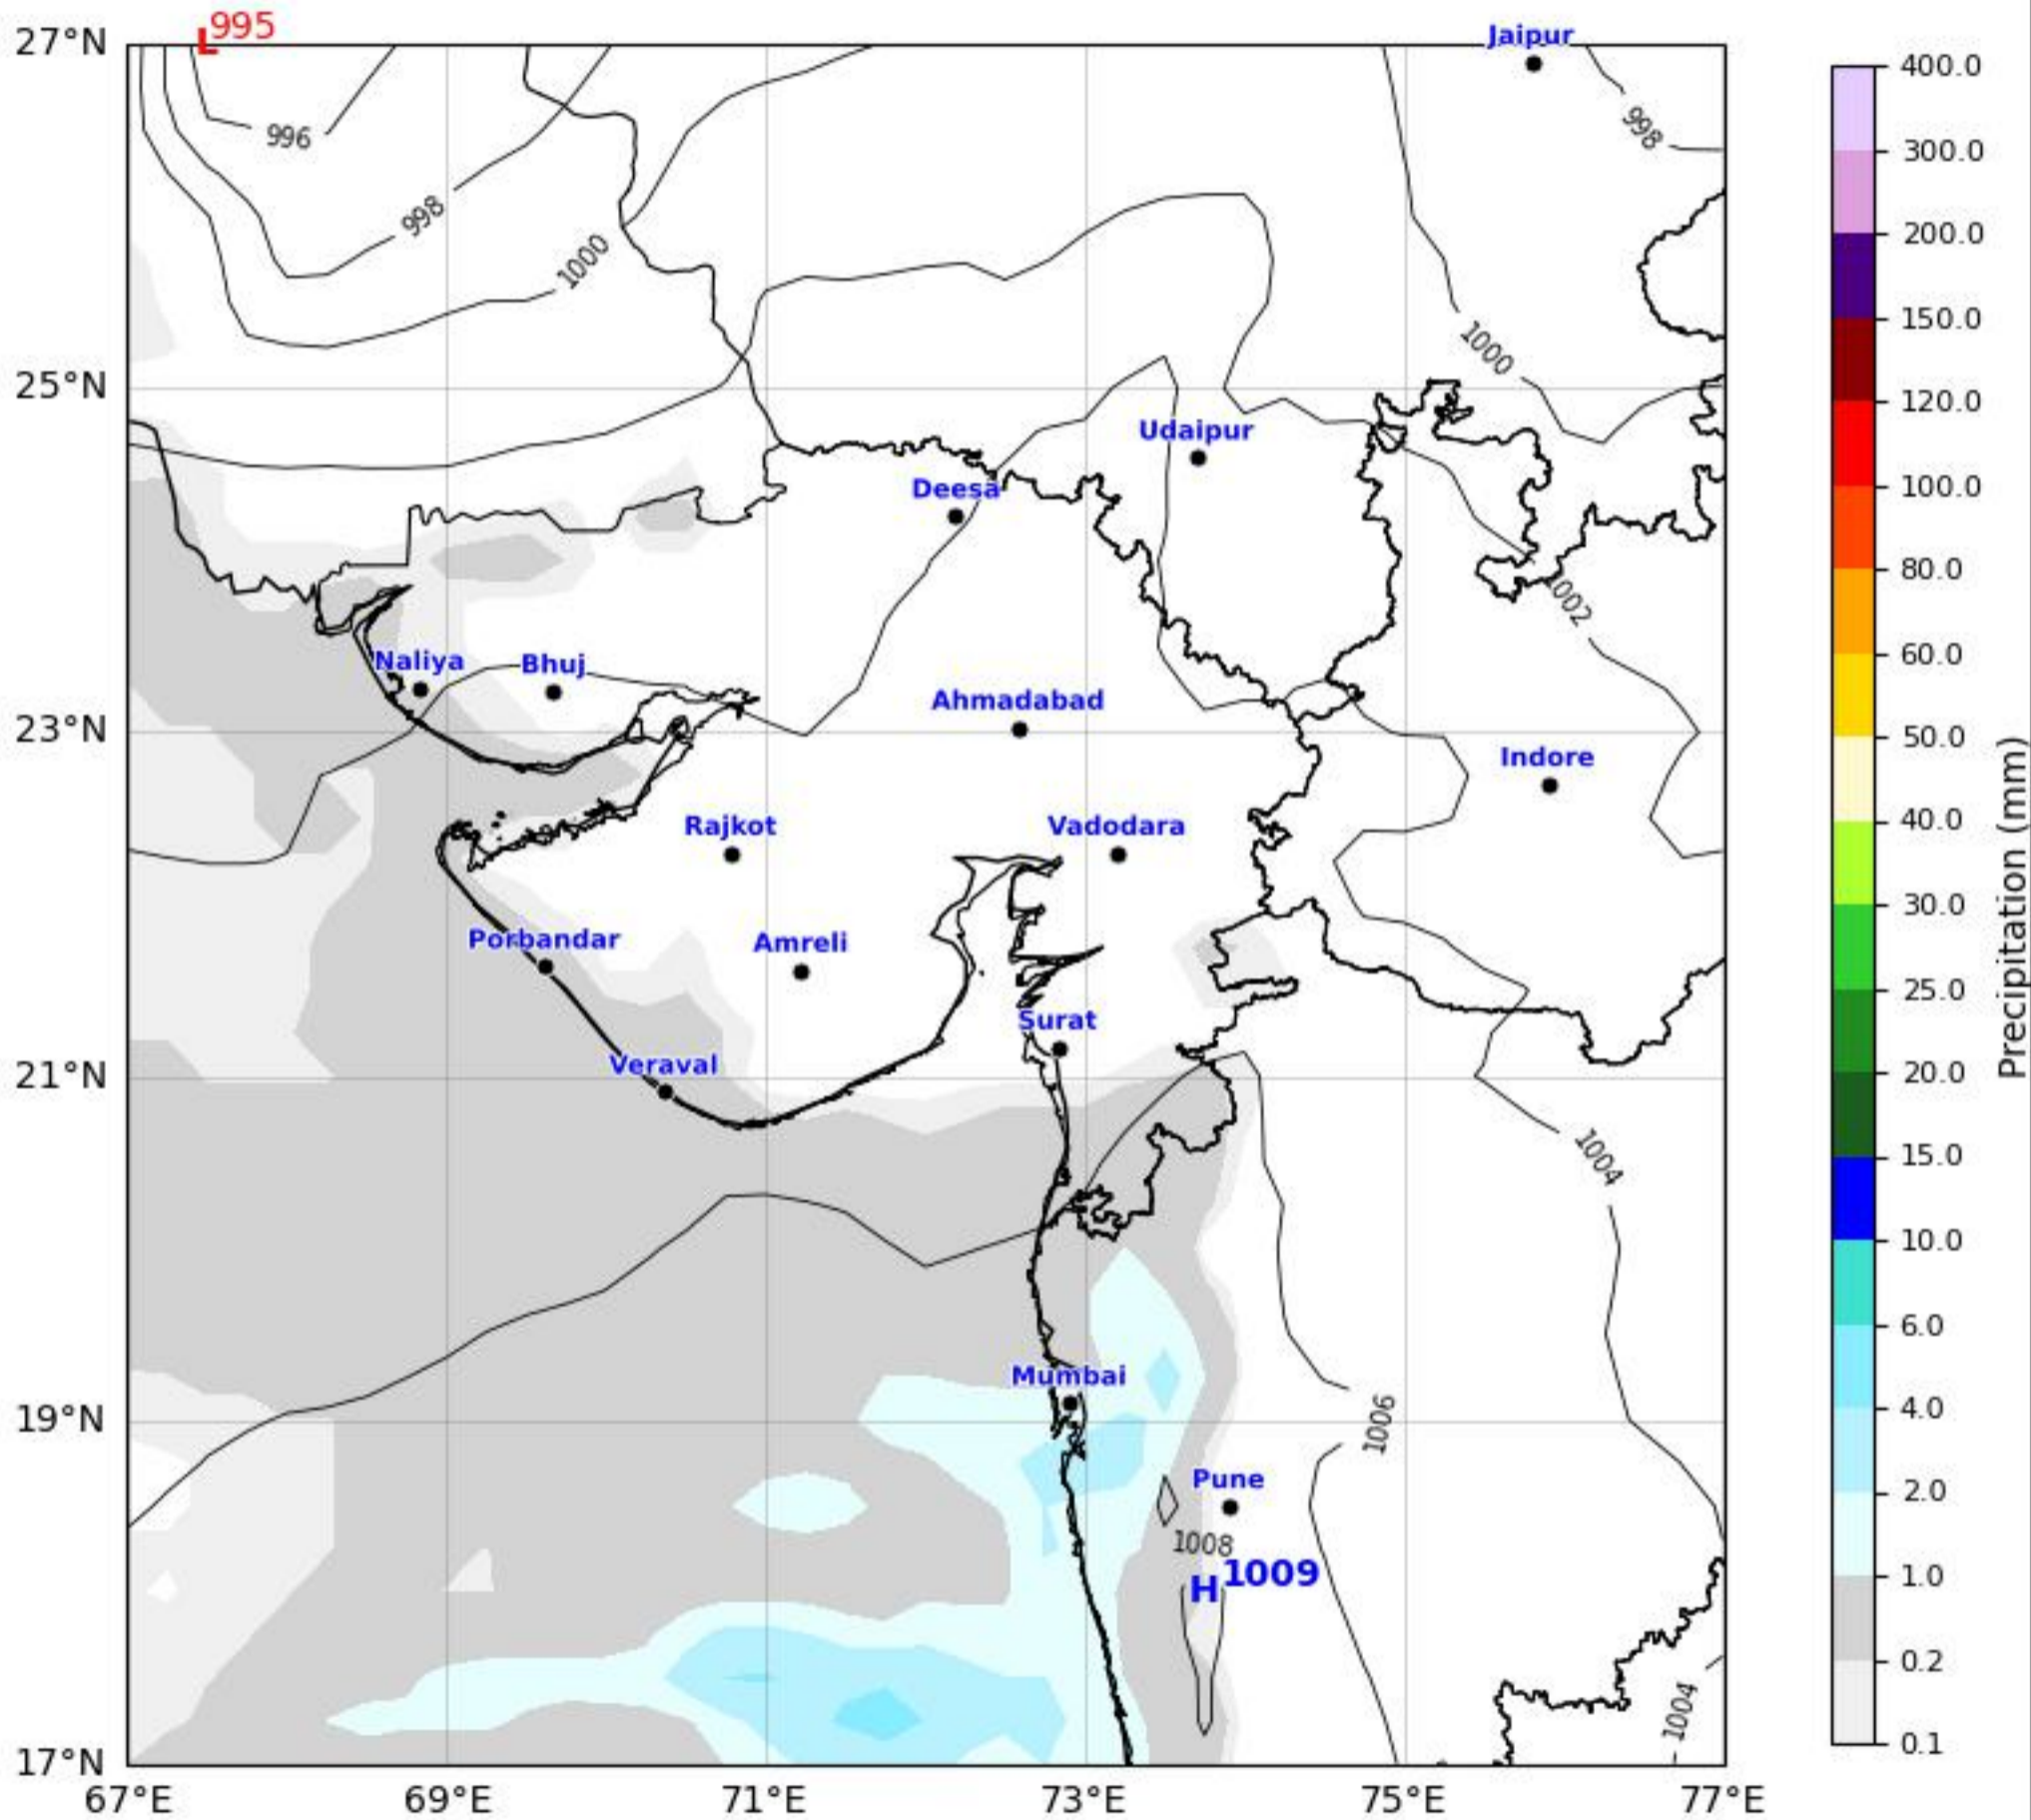

Daily Precipitation Forecast 336 Hours Gujarat & Surrounding Region

GFS run 08 May 2026 00Z valid for 22 May 2026 00Z

KOLA - West by gujaratweather.com - Data: NOMADS

KOLA: Kathiawar Ocean & Land Atmosphere - Experimental Mapping Mapping Platform

Disclaimer: The images provided by gujaratweather.com are experimental and for informational purposes only. They are not official forecasts. We do not guarantee the accuracy, timeliness, or completeness of these images, which may contain errors due to data download scripts or software limitations. For reliable weather forecasts, Please refer to official agencies such as Indian Meteorological Department or NOAA- NOMADS. The base map shown does not represent political boundaries.