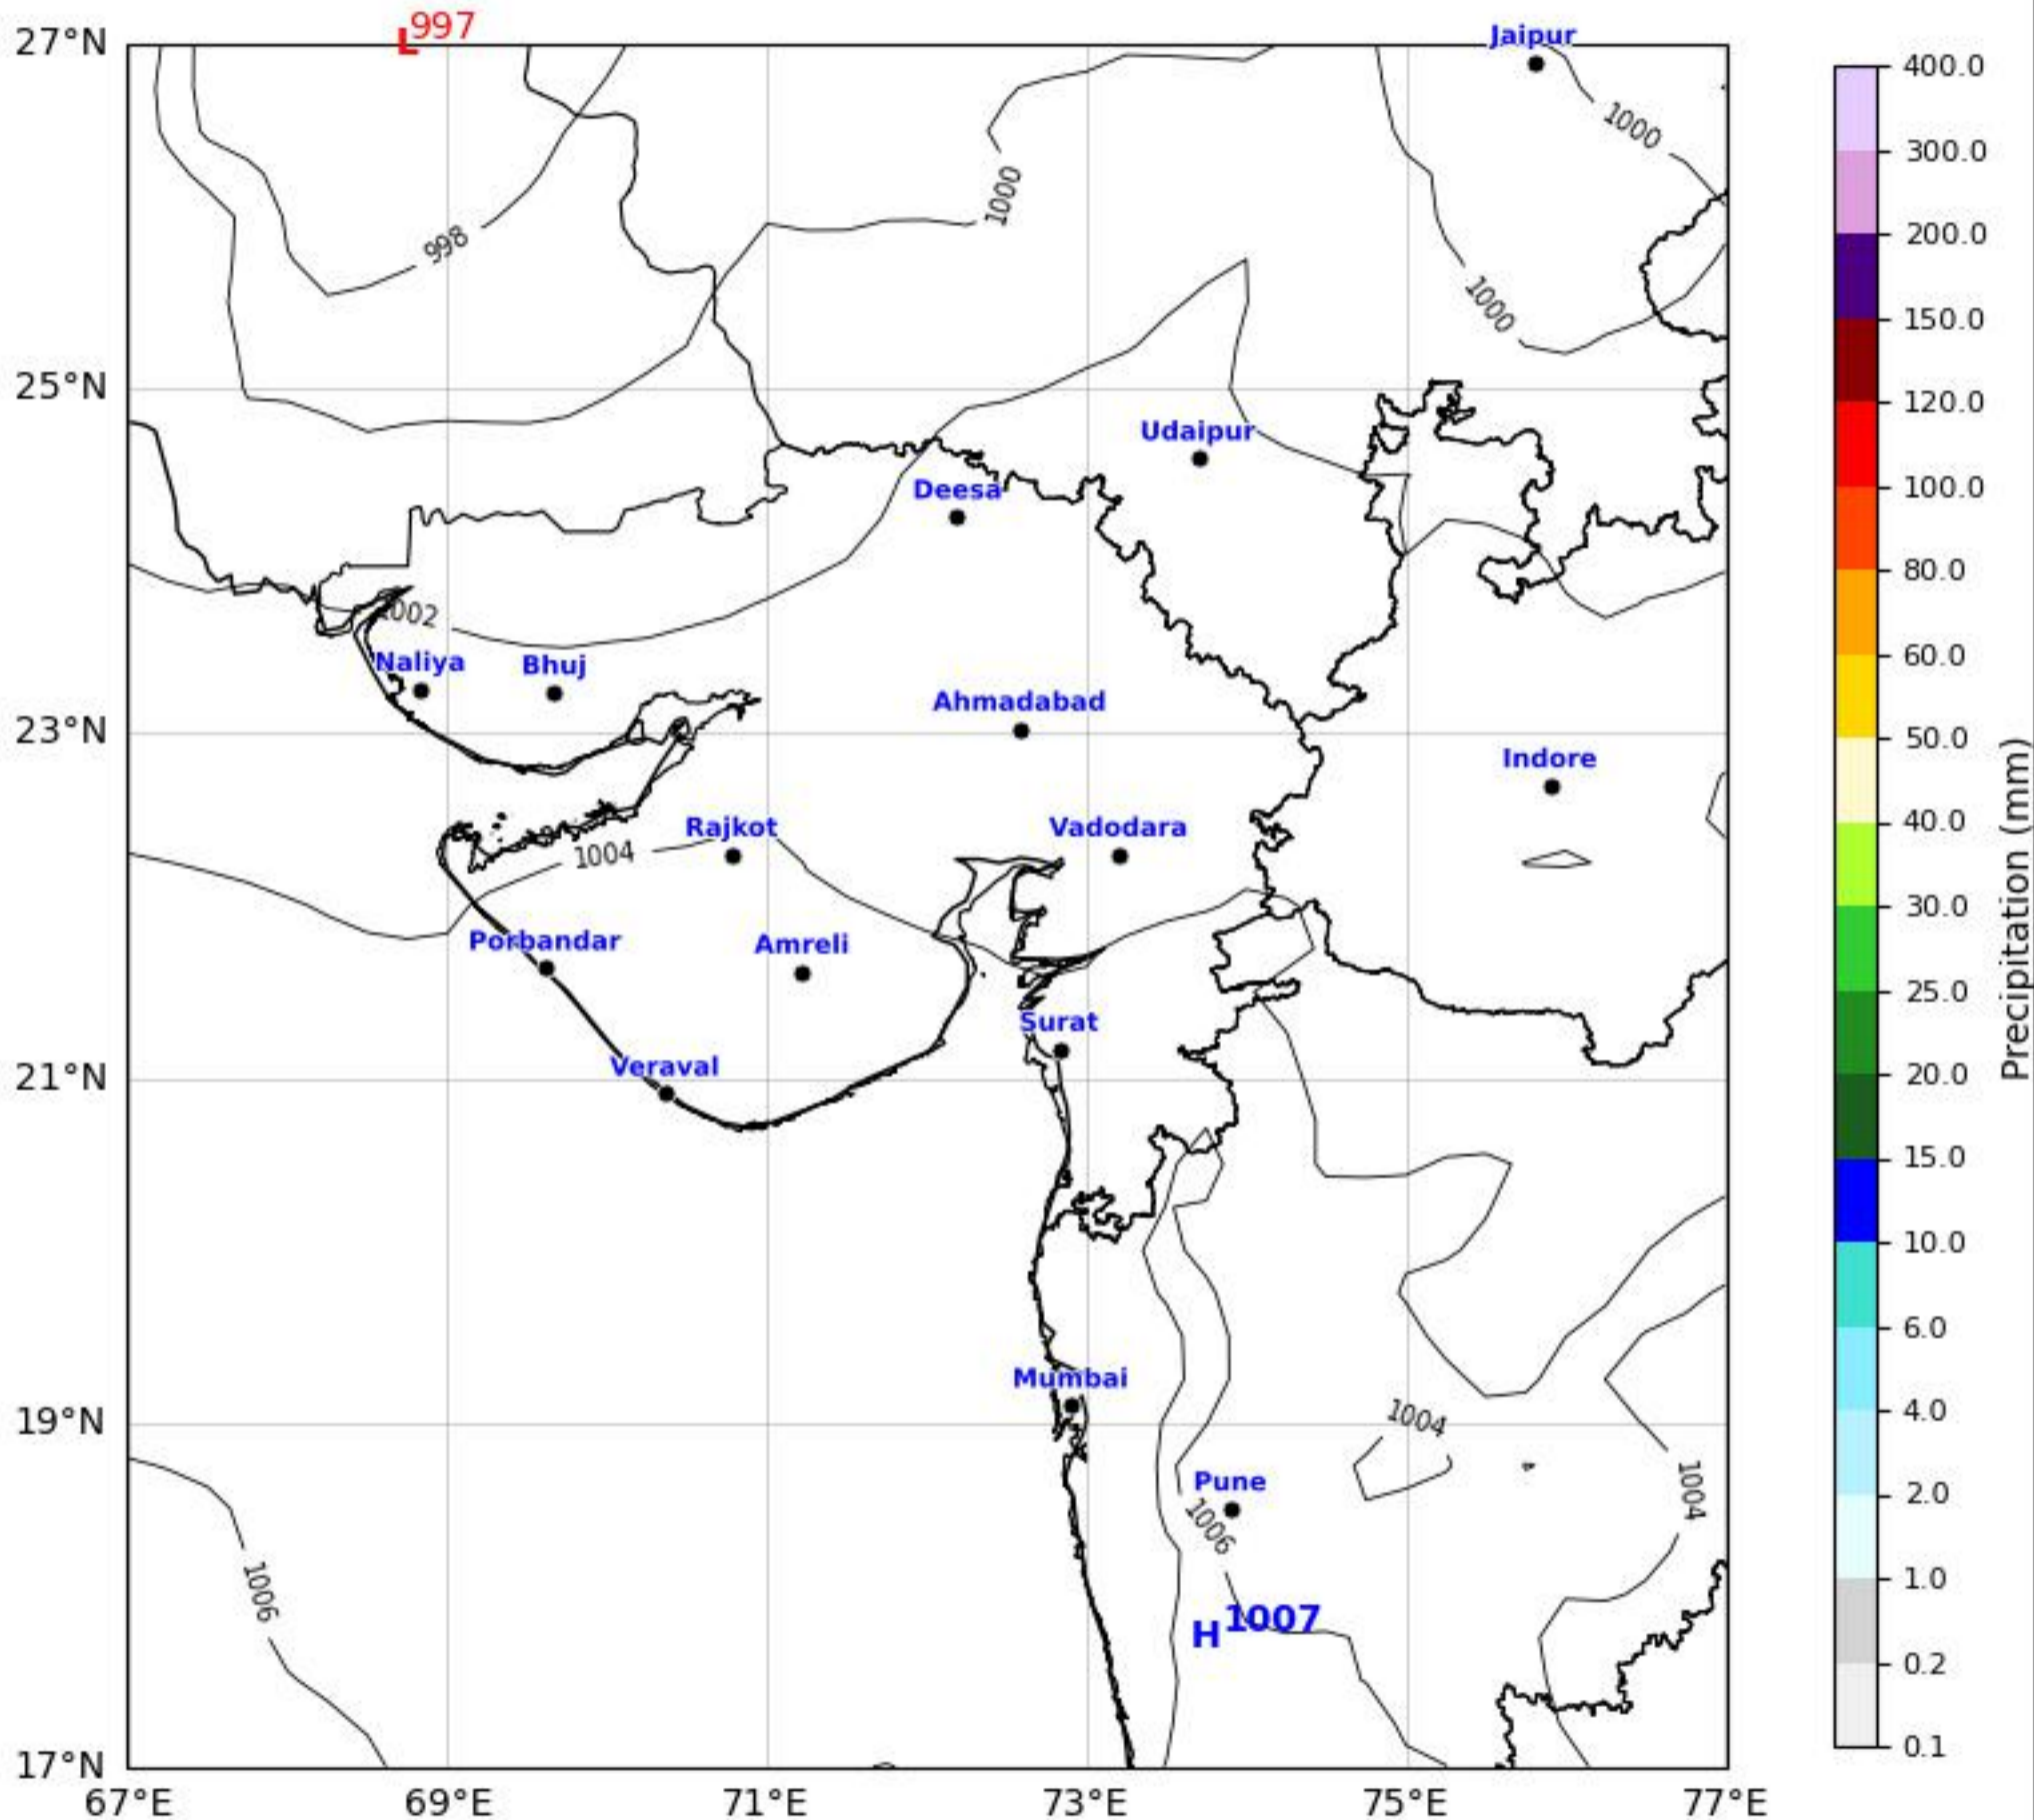

Daily Precipitation Forecast 120 Hours Gujarat & Surrounding Region

GFS run 08 May 2026 00Z valid for 13 May 2026 00Z

KOLA - West by gujaratweather.com - Data: NOMADS

KOLA: Kathiawar Ocean & Land Atmosphere - Experimental Mapping Mapping Platform

Disclaimer: The images provided by gujaratweather.com are experimental and for informational purposes only. They are not official forecasts. We do not guarantee the accuracy, timeliness, or completeness of these images, which may contain errors due to data download scripts or software limitations. For reliable weather forecasts, Please refer to official agencies such as Indian Meteorological Department or NOAA- NOMADS. The base map shown does not represent political boundaries.