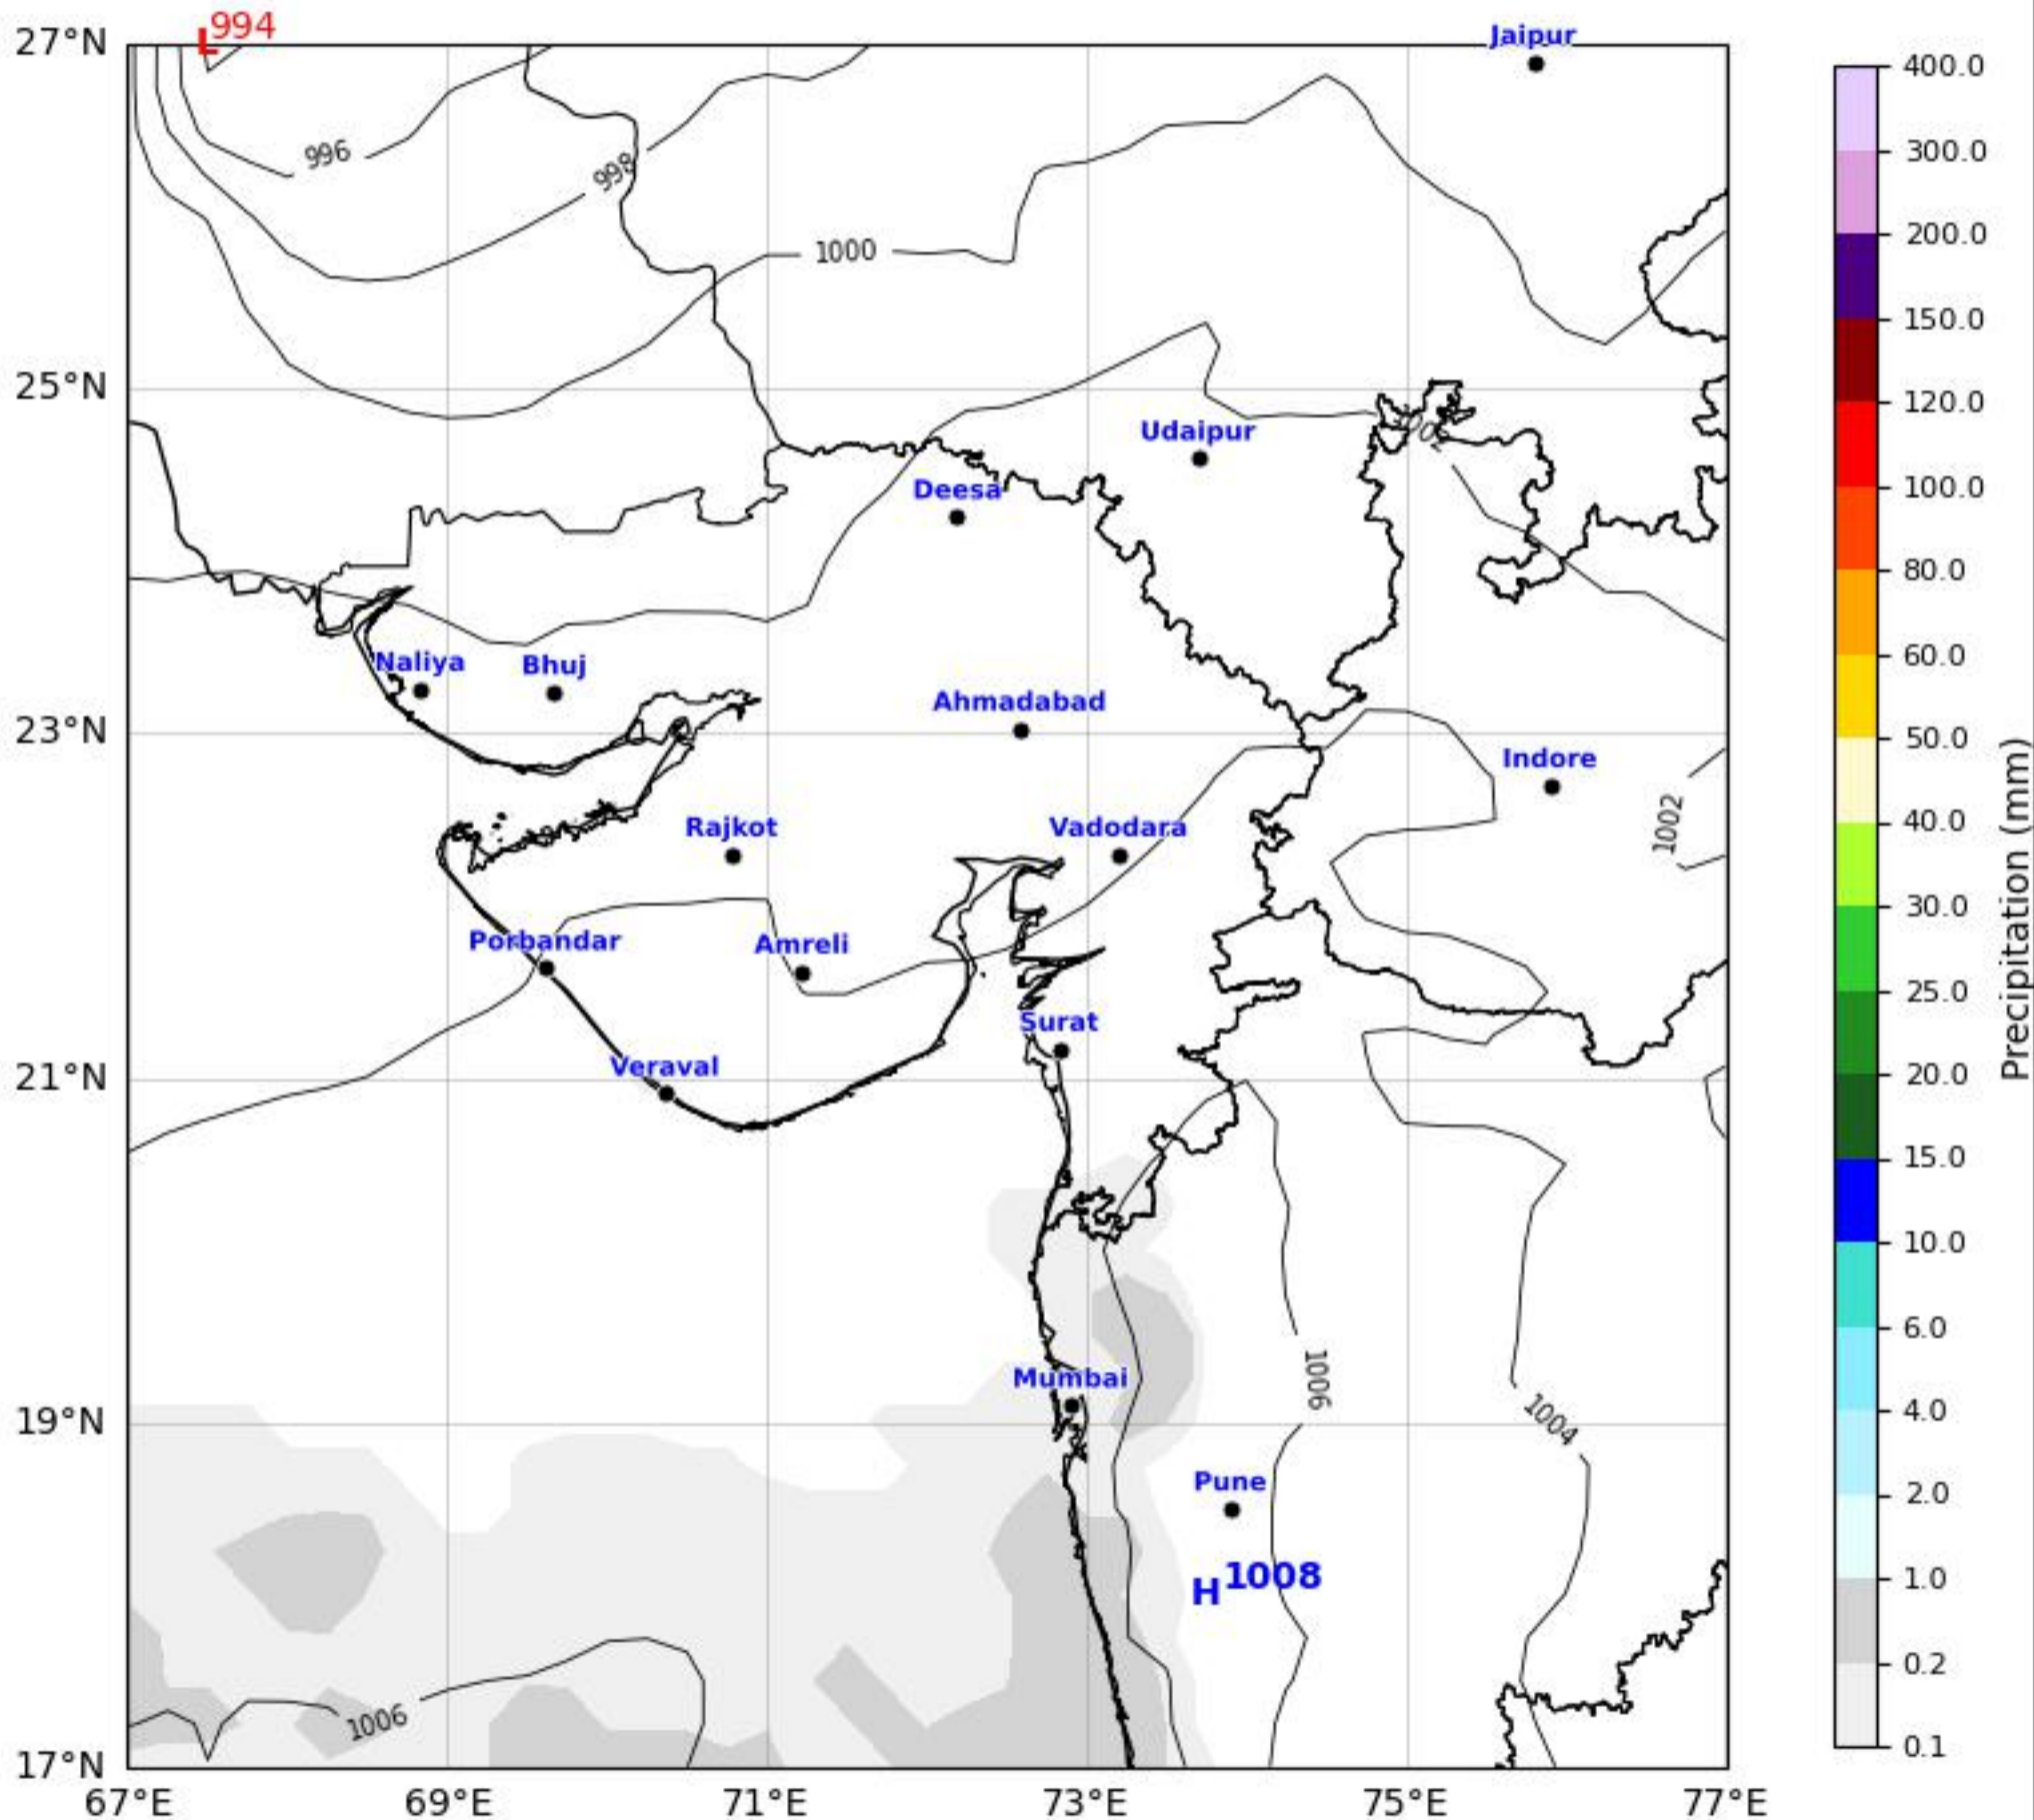

Daily Precipitation Forecast 216 Hours Gujarat & Surrounding Region

GFS run 08 May 2026 00Z valid for 17 May 2026 00Z

KOLA - West by gujaratweather.com - Data: NOMADS

KOLA: Kathiawar Ocean & Land Atmosphere - Experimental Mapping Mapping Platform

Disclaimer: The images provided by gujaratweather.com are experimental and for informational purposes only. They are not official forecasts. We do not guarantee the accuracy, timeliness, or completeness of these images, which may contain errors due to data download scripts or software limitations. For reliable weather forecasts, Please refer to official agencies such as Indian Meteorological Department or NOAA- NOMADS. The base map shown does not represent political boundaries.