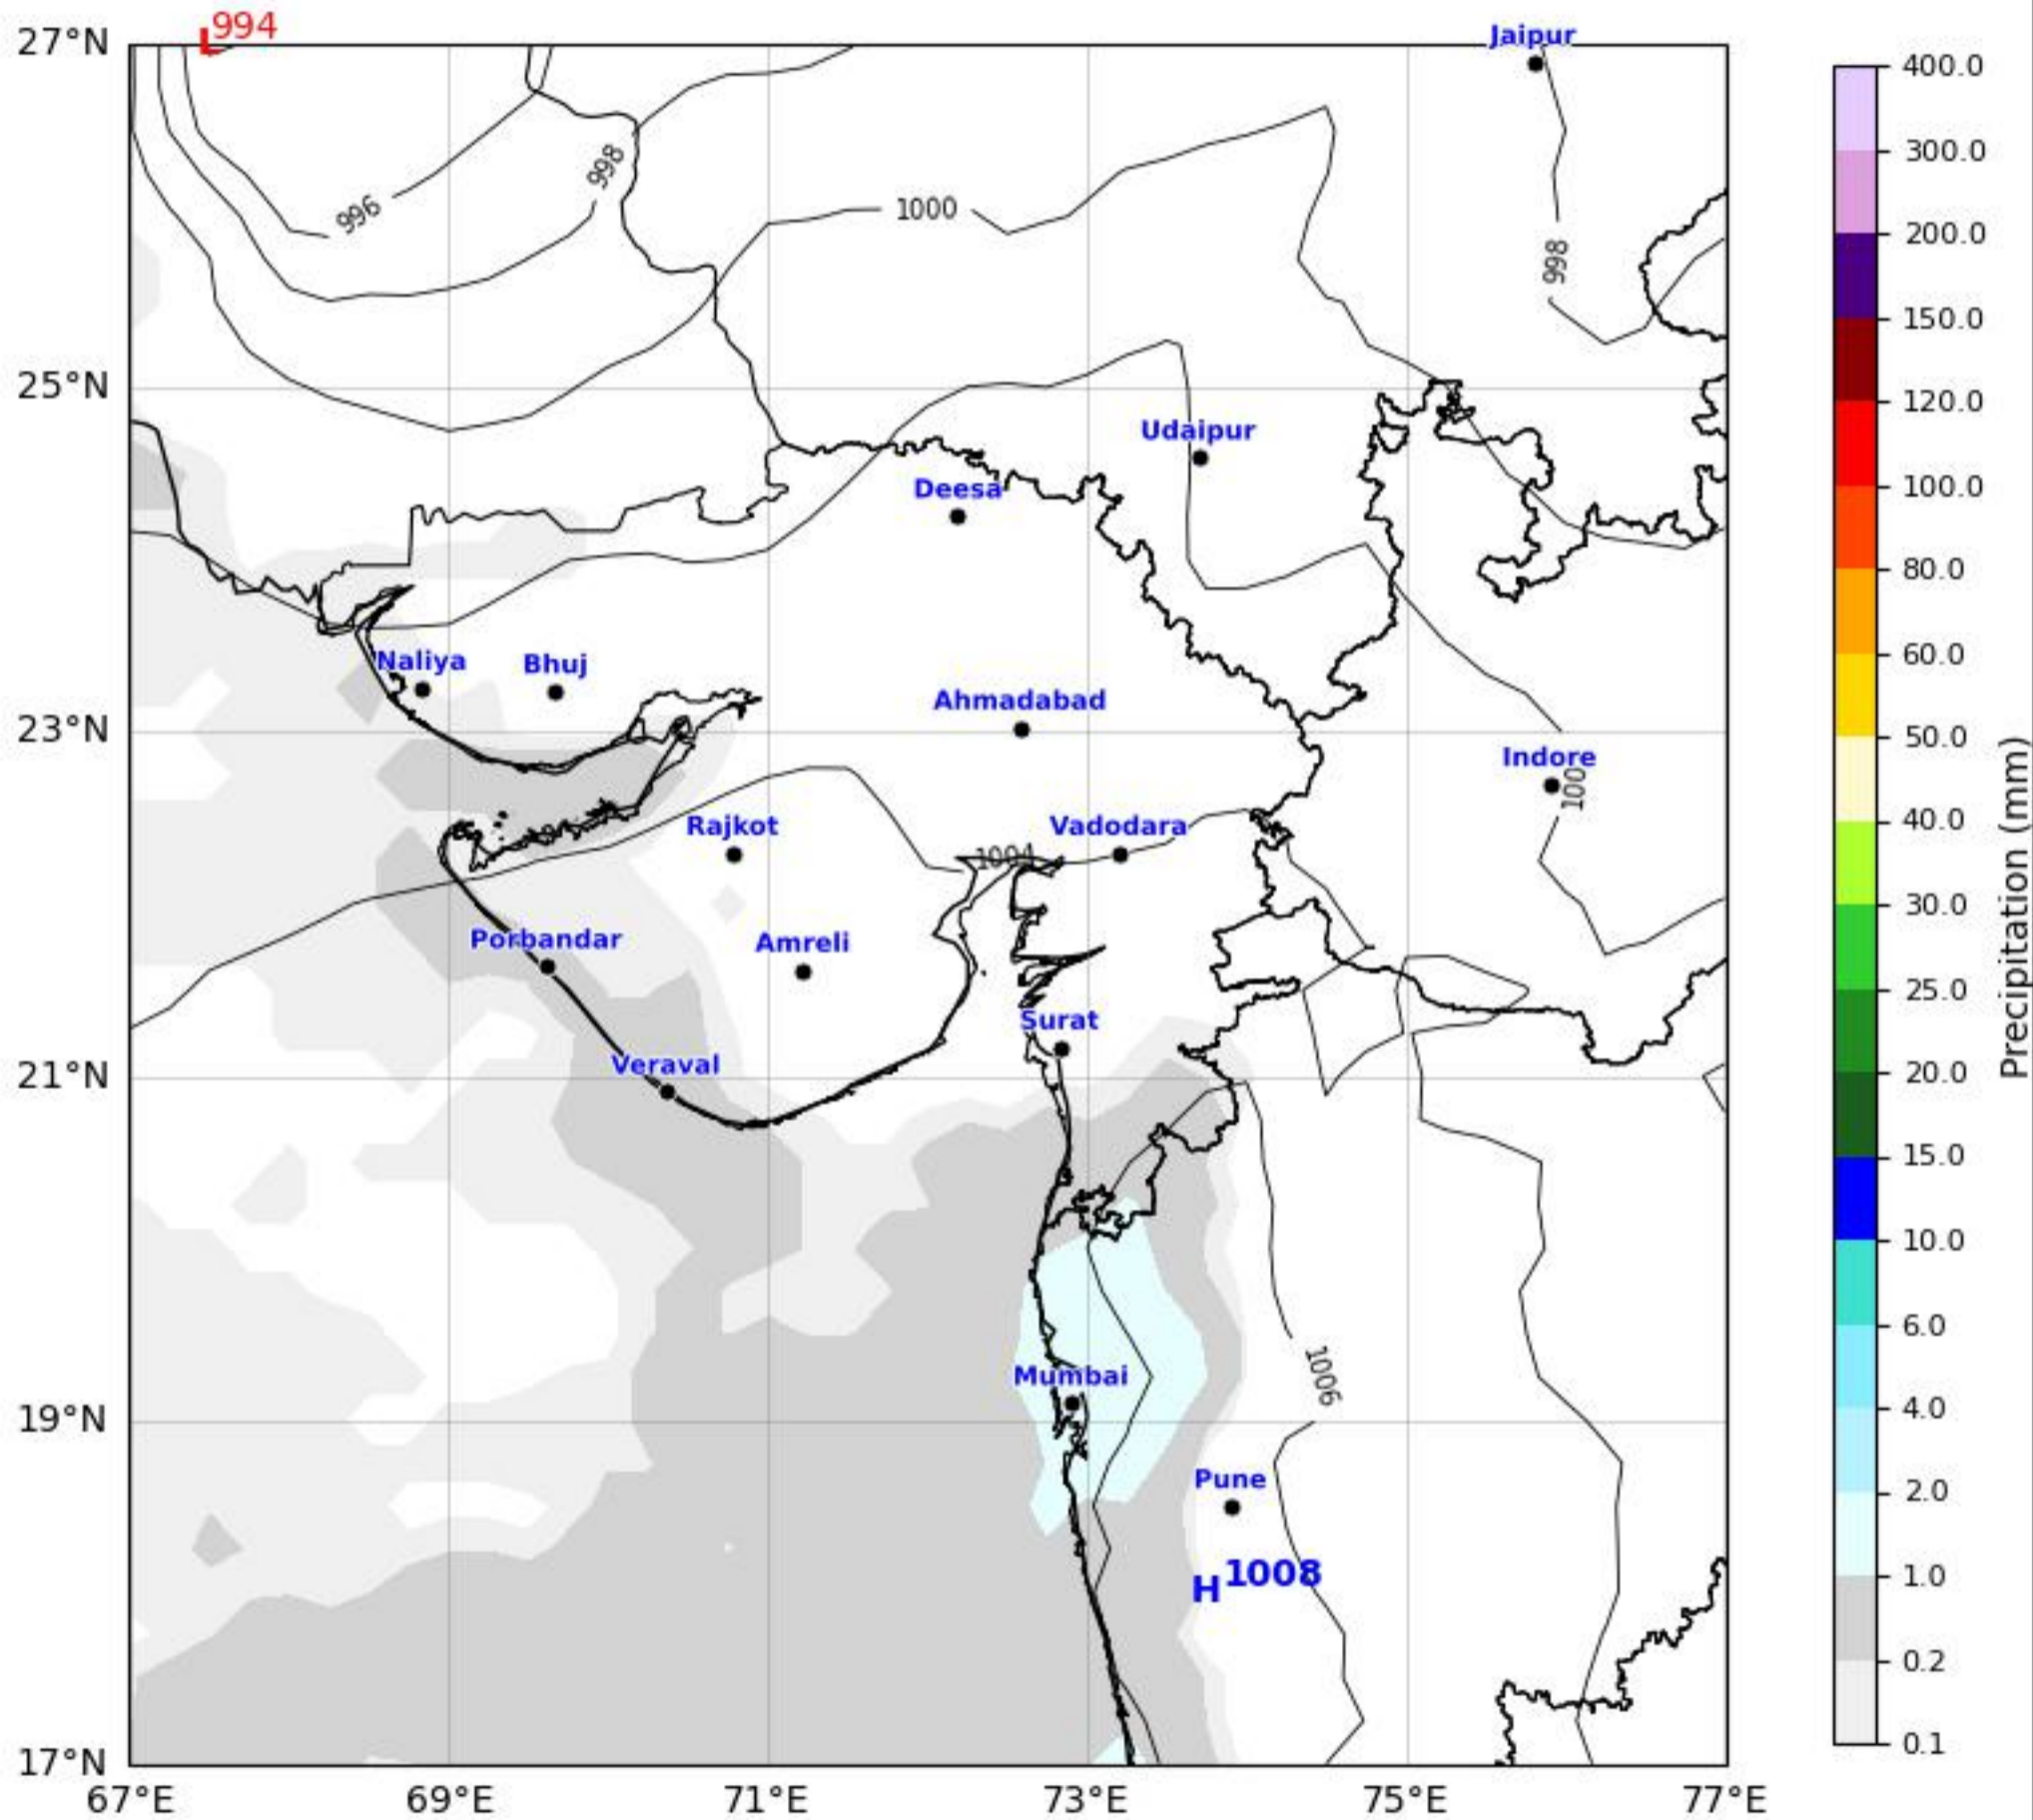

Daily Precipitation Forecast 312 Hours Gujarat & Surrounding Region

GFS run 08 May 2026 00Z valid for 21 May 2026 00Z

KOLA - West by gujaratweather.com - Data: NOMADS

KOLA: Kathiawar Ocean & Land Atmosphere - Experimental Mapping Mapping Platform

Disclaimer: The images provided by gujaratweather.com are experimental and for informational purposes only. They are not official forecasts. We do not guarantee the accuracy, timeliness, or completeness of these images, which may contain errors due to data download scripts or software limitations. For reliable weather forecasts, Please refer to official agencies such as Indian Meteorological Department or NOAA- NOMADS. The base map shown does not represent political boundaries.