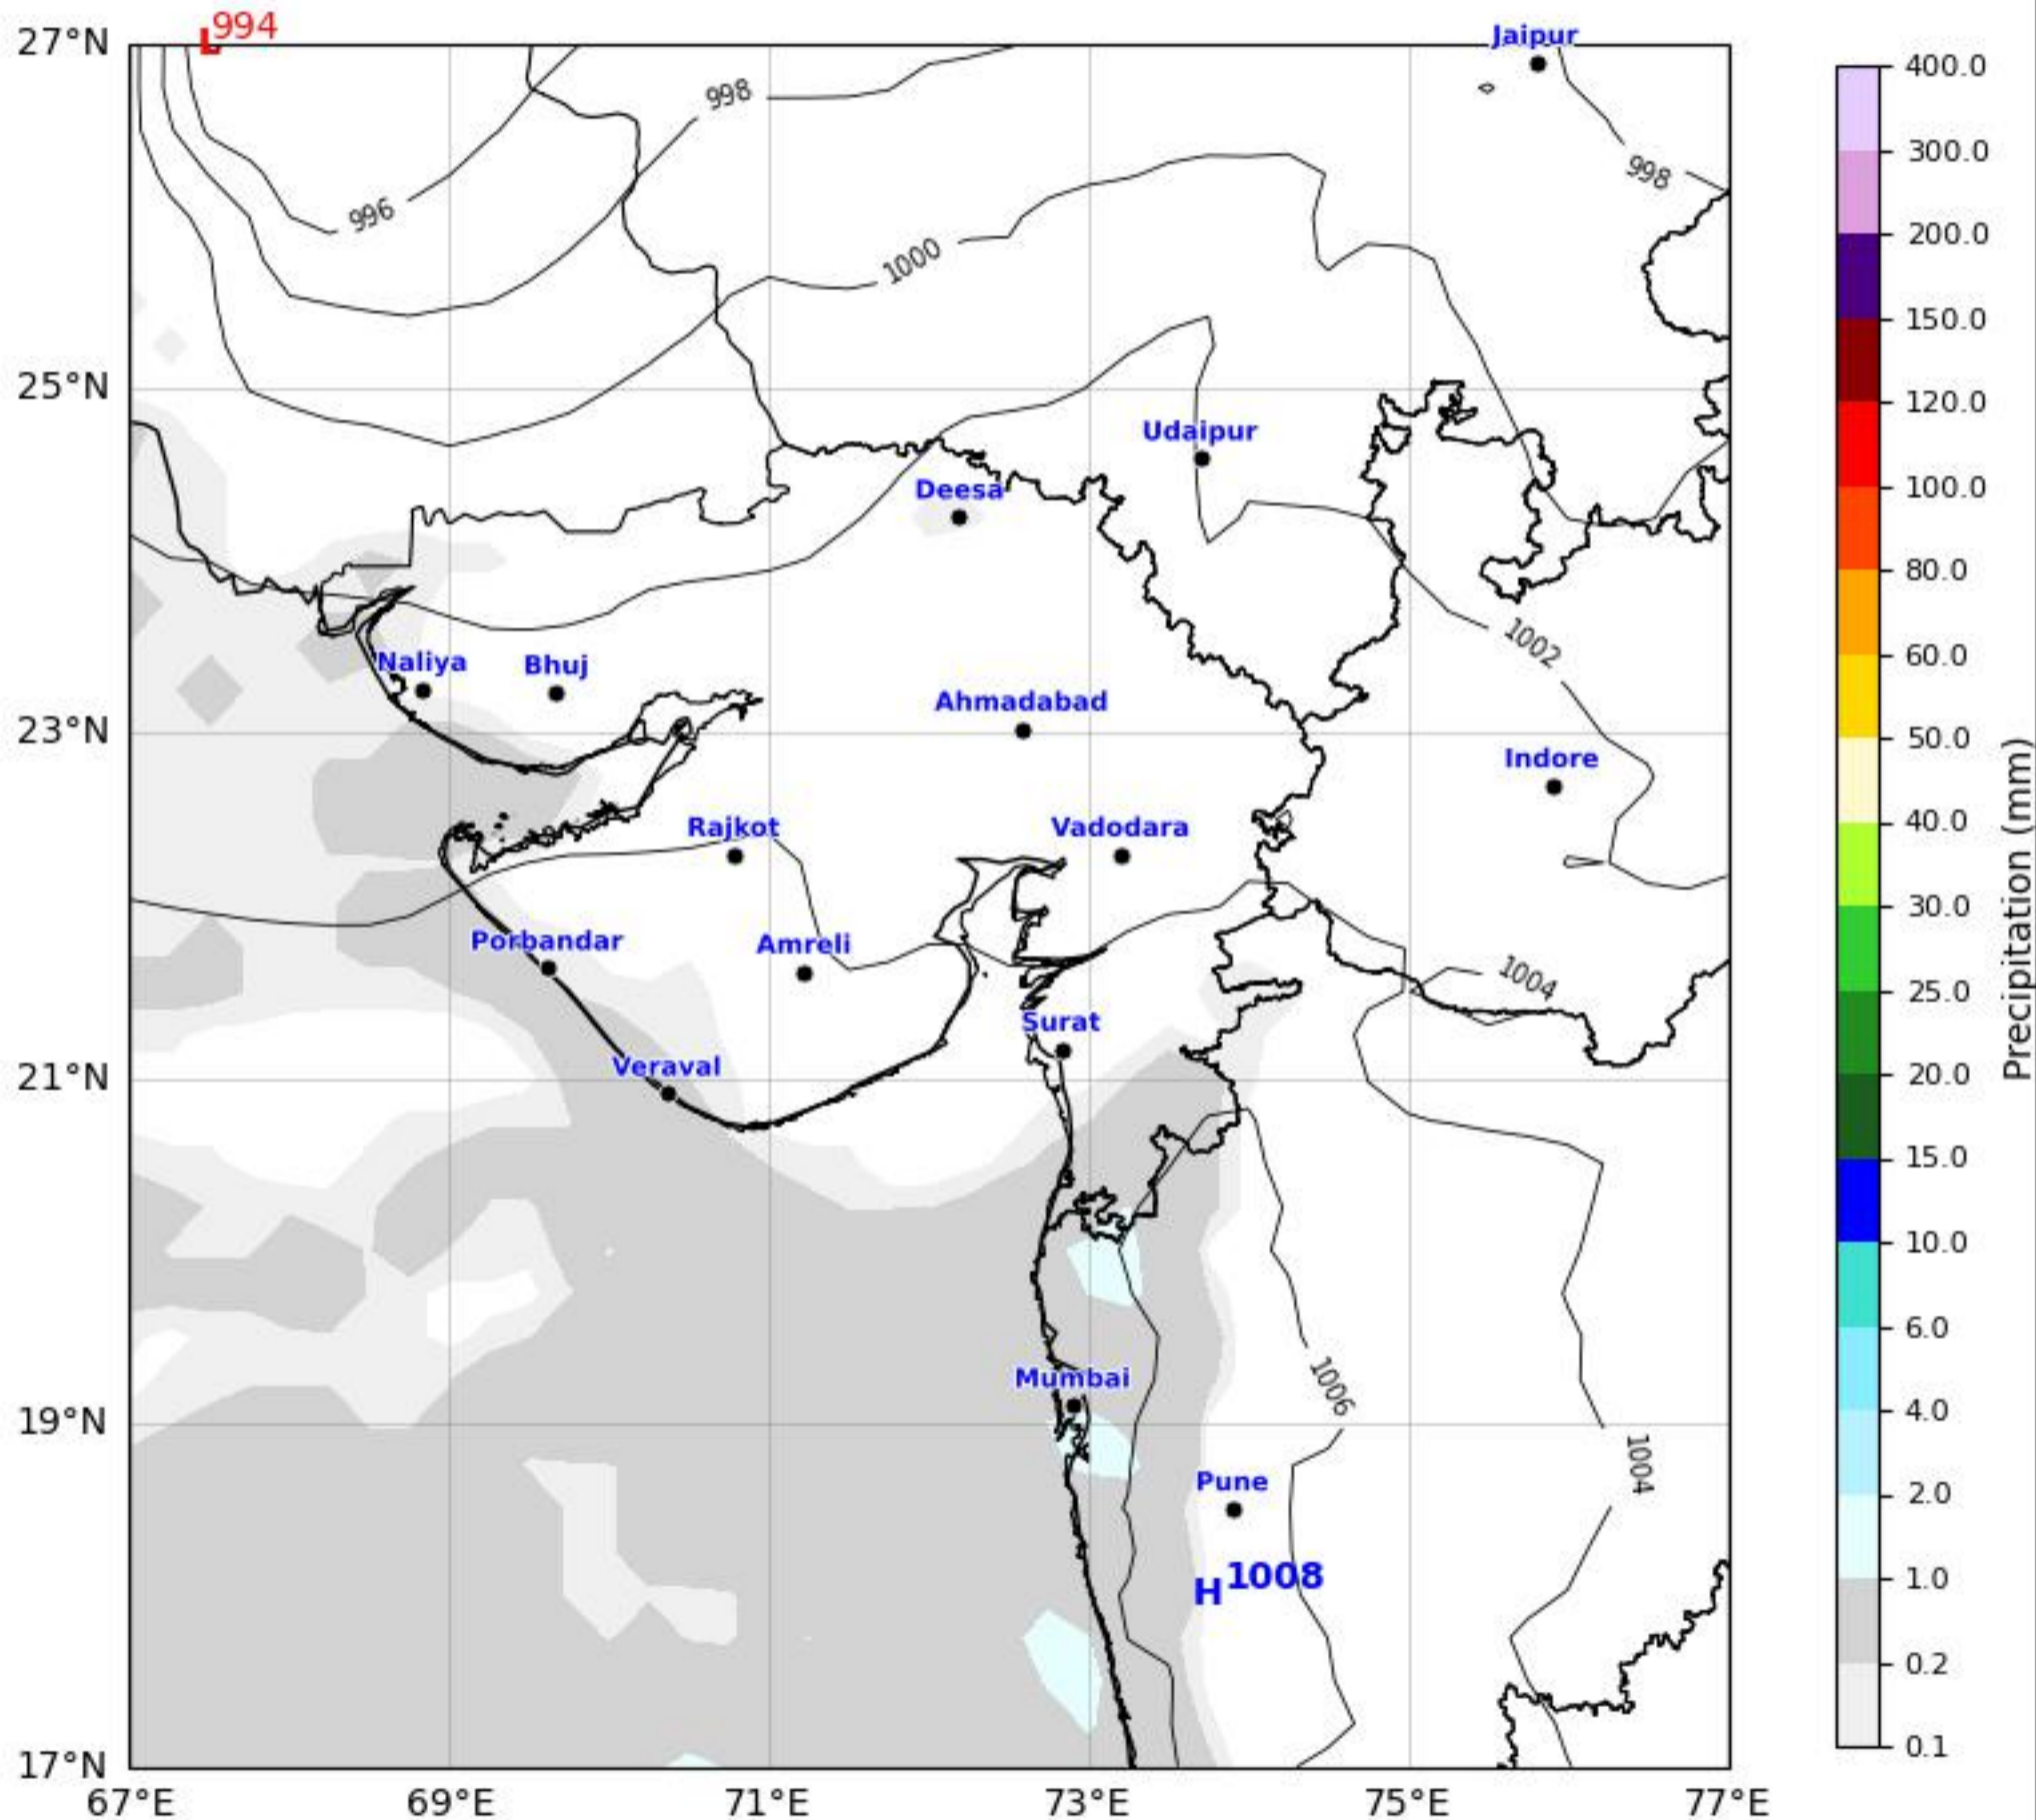

Daily Precipitation Forecast 288 Hours Gujarat & Surrounding Region

GFS run 08 May 2026 00Z valid for 20 May 2026 00Z

KOLA - West by gujaratweather.com - Data: NOMADS

KOLA: Kathiawar Ocean & Land Atmosphere - Experimental Mapping Mapping Platform

Disclaimer: The images provided by gujaratweather.com are experimental and for informational purposes only. They are not official forecasts. We do not guarantee the accuracy, timeliness, or completeness of these images, which may contain errors due to data download scripts or software limitations. For reliable weather forecasts, Please refer to official agencies such as Indian Meteorological Department or NOAA- NOMADS. The base map shown does not represent political boundaries.