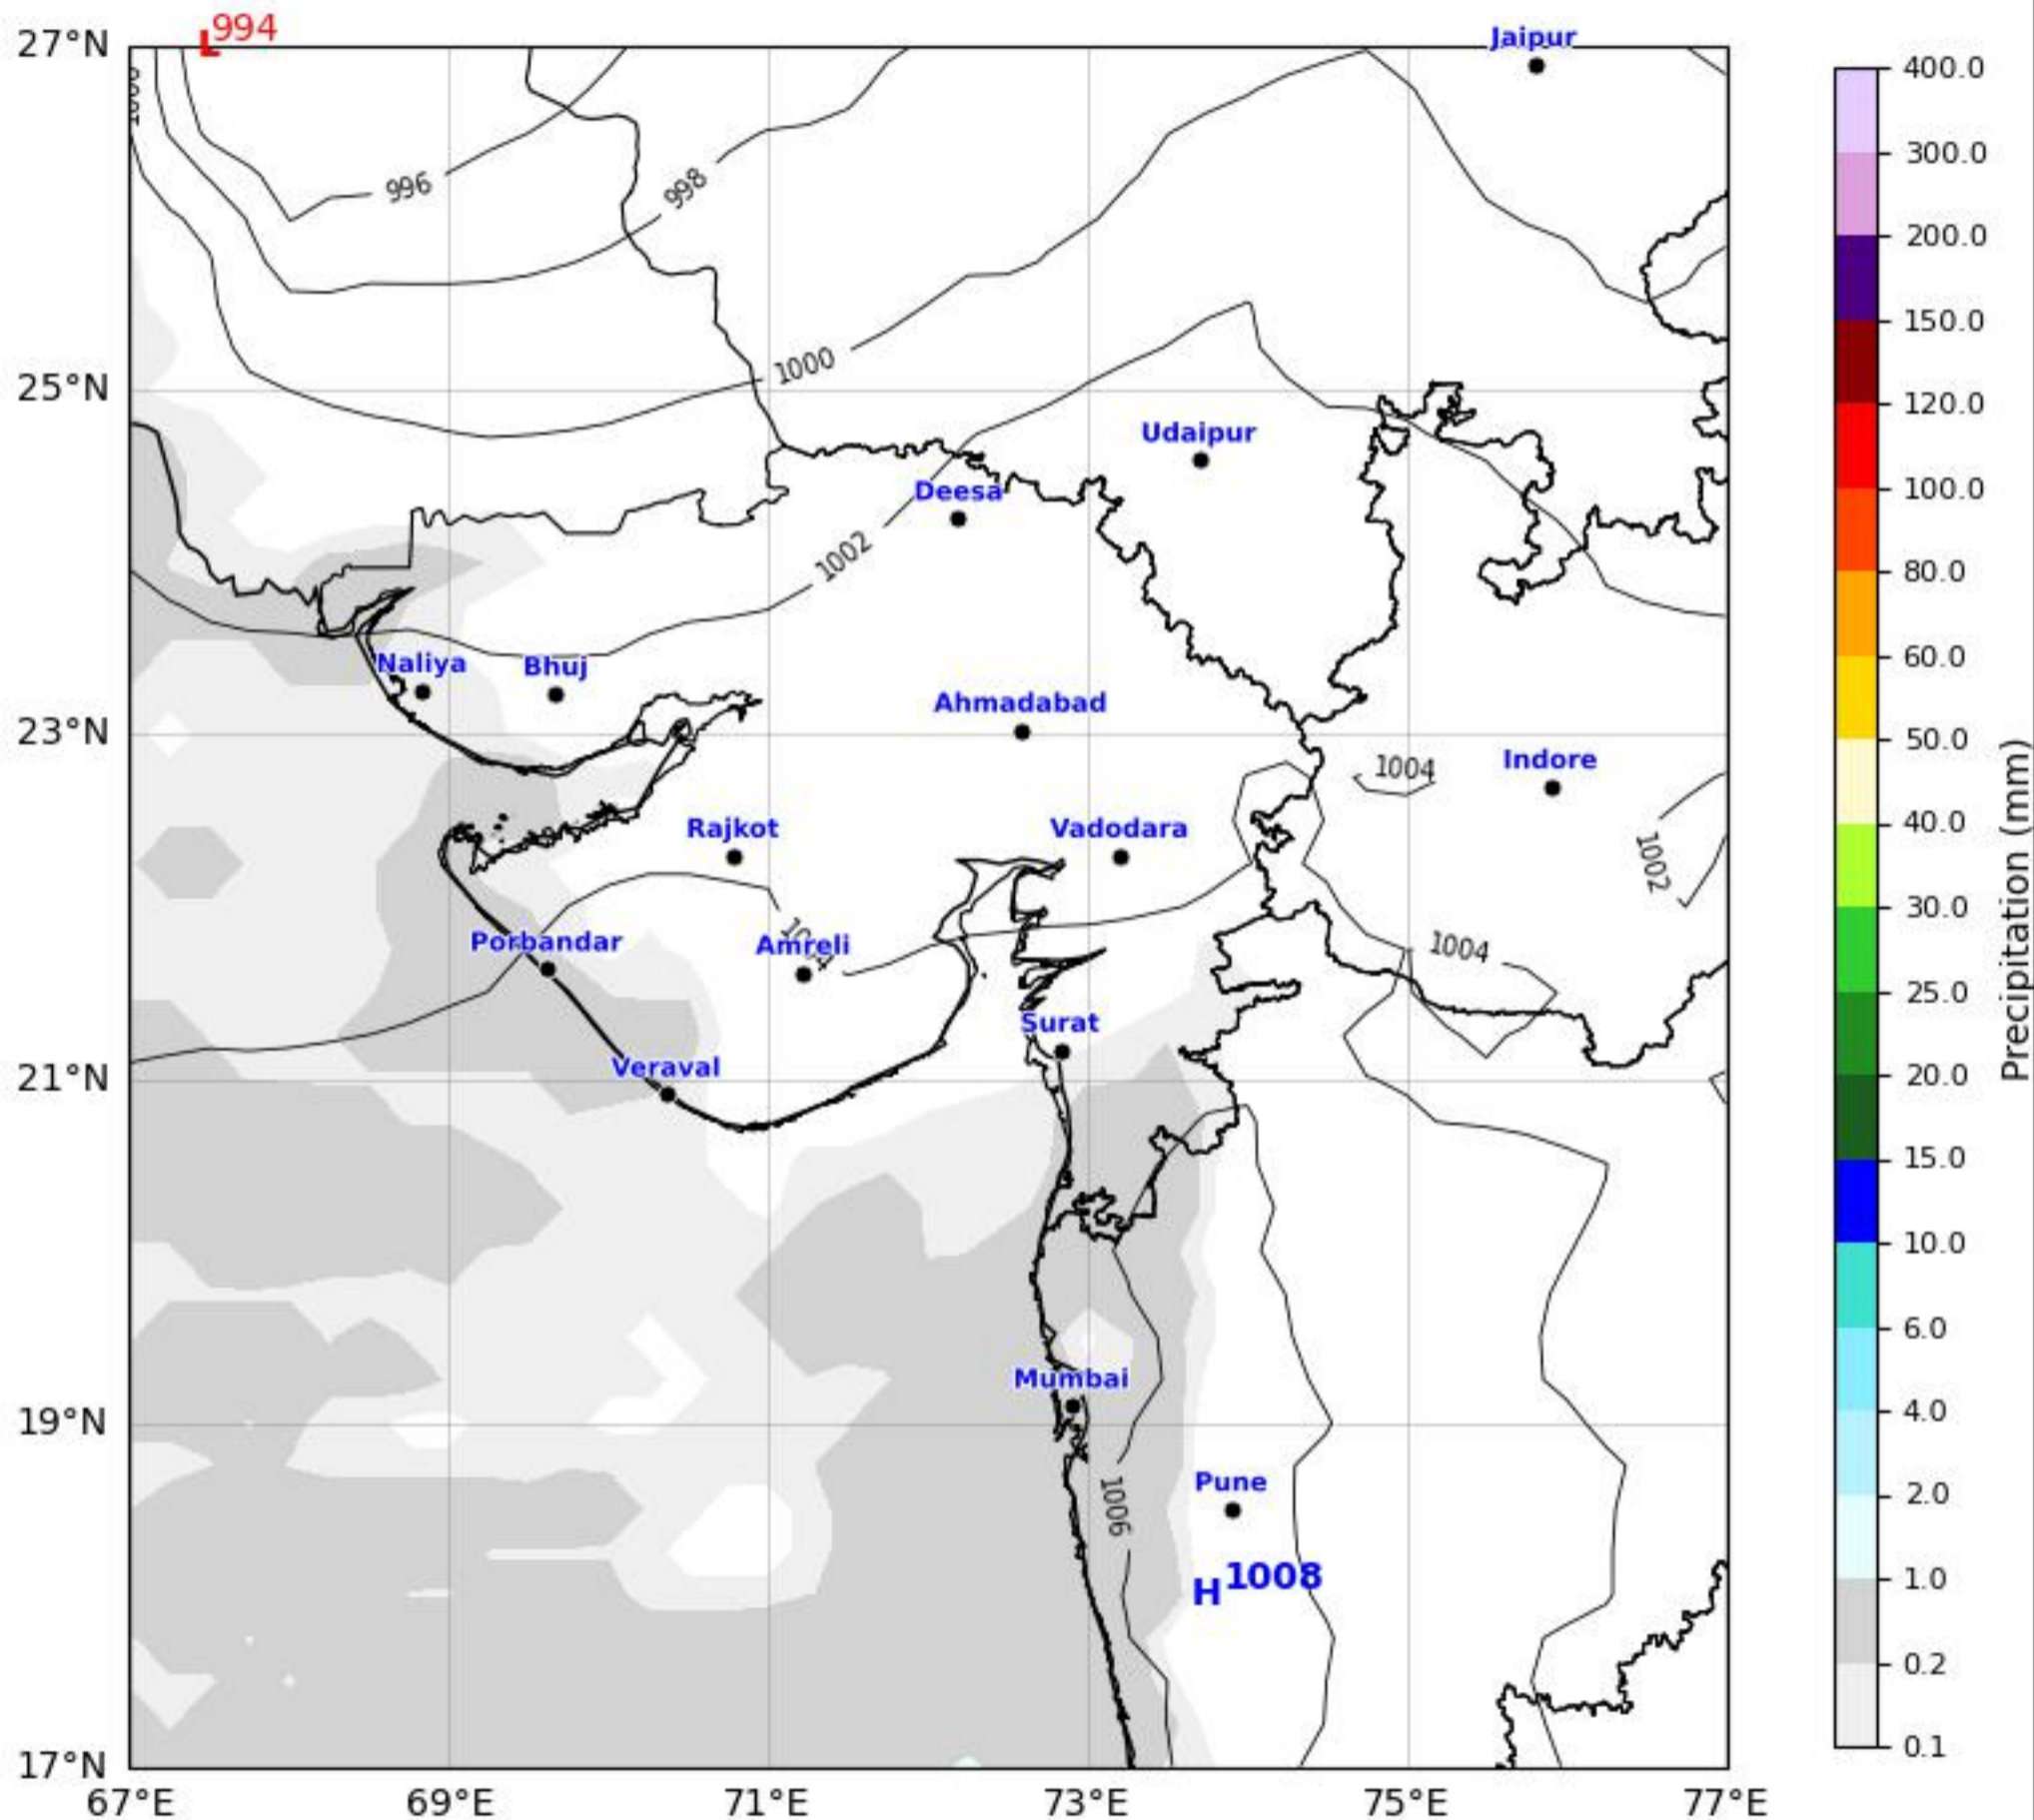

Daily Precipitation Forecast 264 Hours Gujarat & Surrounding Region

GFS run 08 May 2026 00Z valid for 19 May 2026 00Z

KOLA - West by gujaratweather.com - Data: NOMADS

KOLA: Kathiawar Ocean & Land Atmosphere - Experimental Mapping Mapping Platform

Disclaimer: The images provided by gujaratweather.com are experimental and for informational purposes only. They are not official forecasts. We do not guarantee the accuracy, timeliness, or completeness of these images, which may contain errors due to data download scripts or software limitations. For reliable weather forecasts, Please refer to official agencies such as Indian Meteorological Department or NOAA- NOMADS. The base map shown does not represent political boundaries.