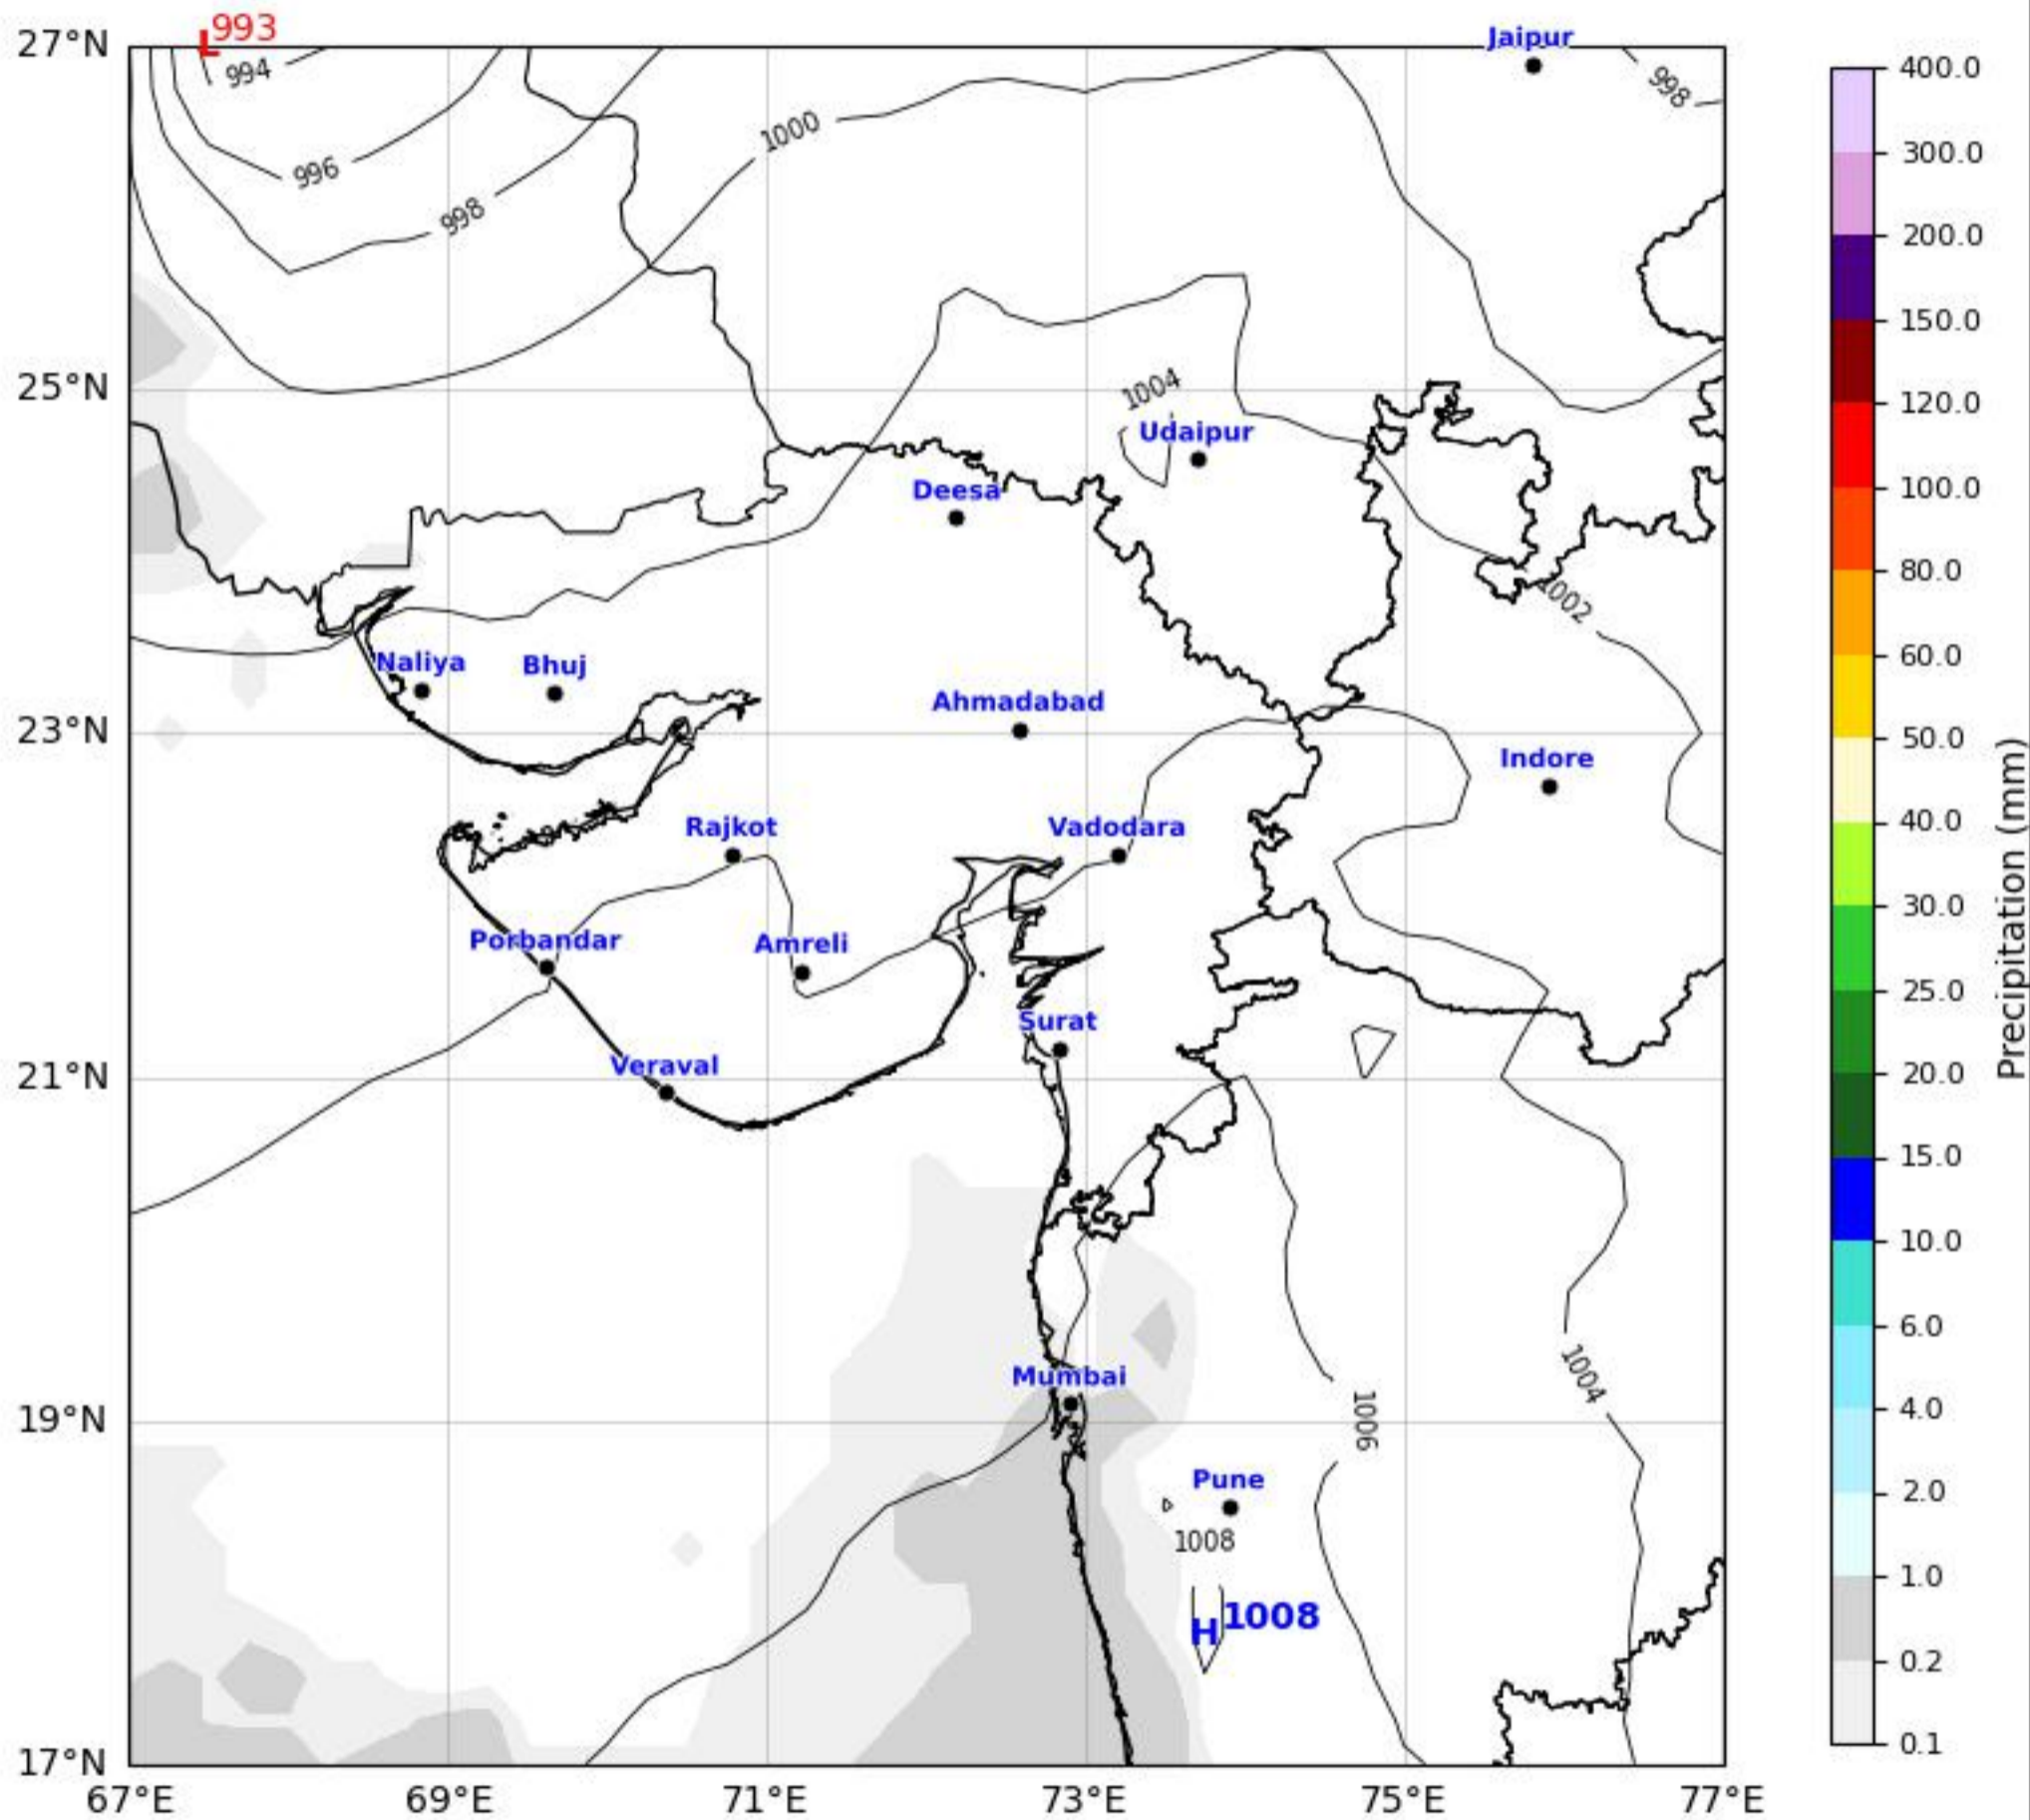

Daily Precipitation Forecast 240 Hours Gujarat & Surrounding Region

GFS run 08 May 2026 00Z valid for 18 May 2026 00Z

KOLA - West by gujaratweather.com - Data: NOMADS

KOLA: Kathiawar Ocean & Land Atmosphere - Experimental Mapping Mapping Platform

Disclaimer: The images provided by gujaratweather.com are experimental and for informational purposes only. They are not official forecasts. We do not guarantee the accuracy, timeliness, or completeness of these images, which may contain errors due to data download scripts or software limitations. For reliable weather forecasts, Please refer to official agencies such as Indian Meteorological Department or NOAA- NOMADS. The base map shown does not represent political boundaries.