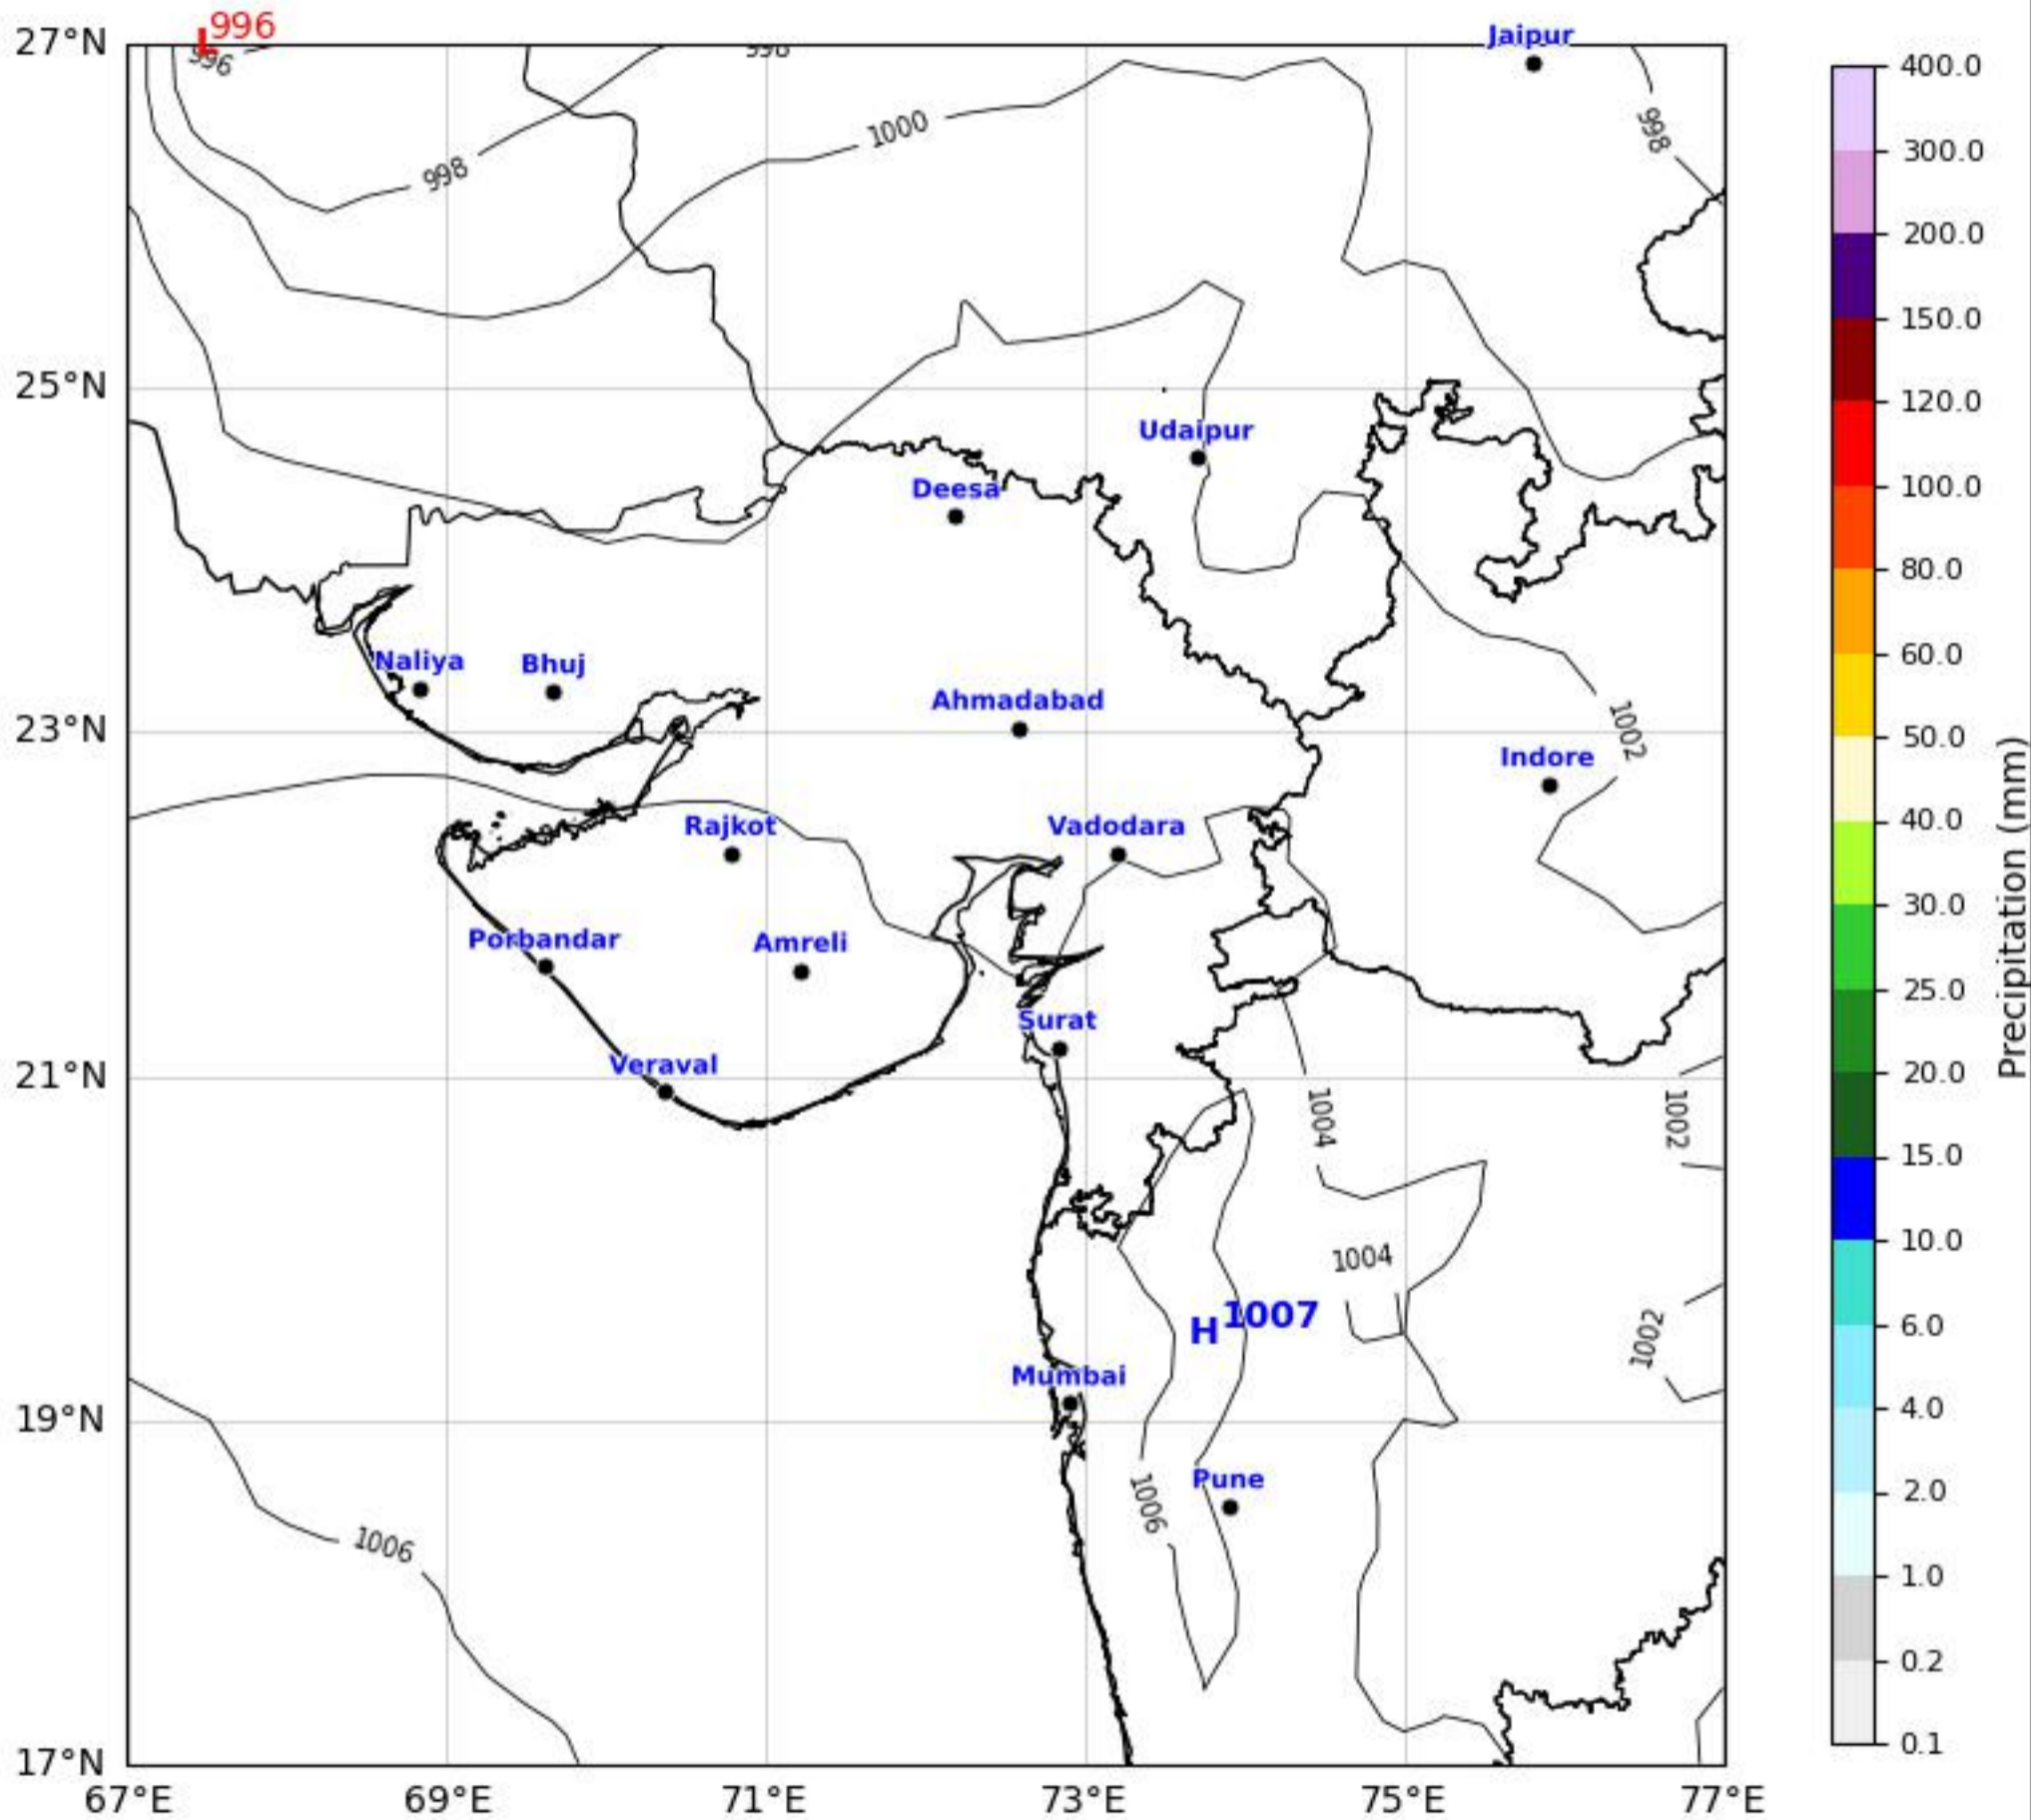

Daily Precipitation Forecast 168 Hours Gujarat & Surrounding Region

GFS run 08 May 2026 00Z valid for 15 May 2026 00Z

KOLA - West by gujaratweather.com - Data: NOMADS

KOLA: Kathiawar Ocean & Land Atmosphere - Experimental Mapping Mapping Platform

Disclaimer: The images provided by gujaratweather.com are experimental and for informational purposes only. They are not official forecasts. We do not guarantee the accuracy, timeliness, or completeness of these images, which may contain errors due to data download scripts or software limitations. For reliable weather forecasts, Please refer to official agencies such as Indian Meteorological Department or NOAA- NOMADS. The base map shown does not represent political boundaries.