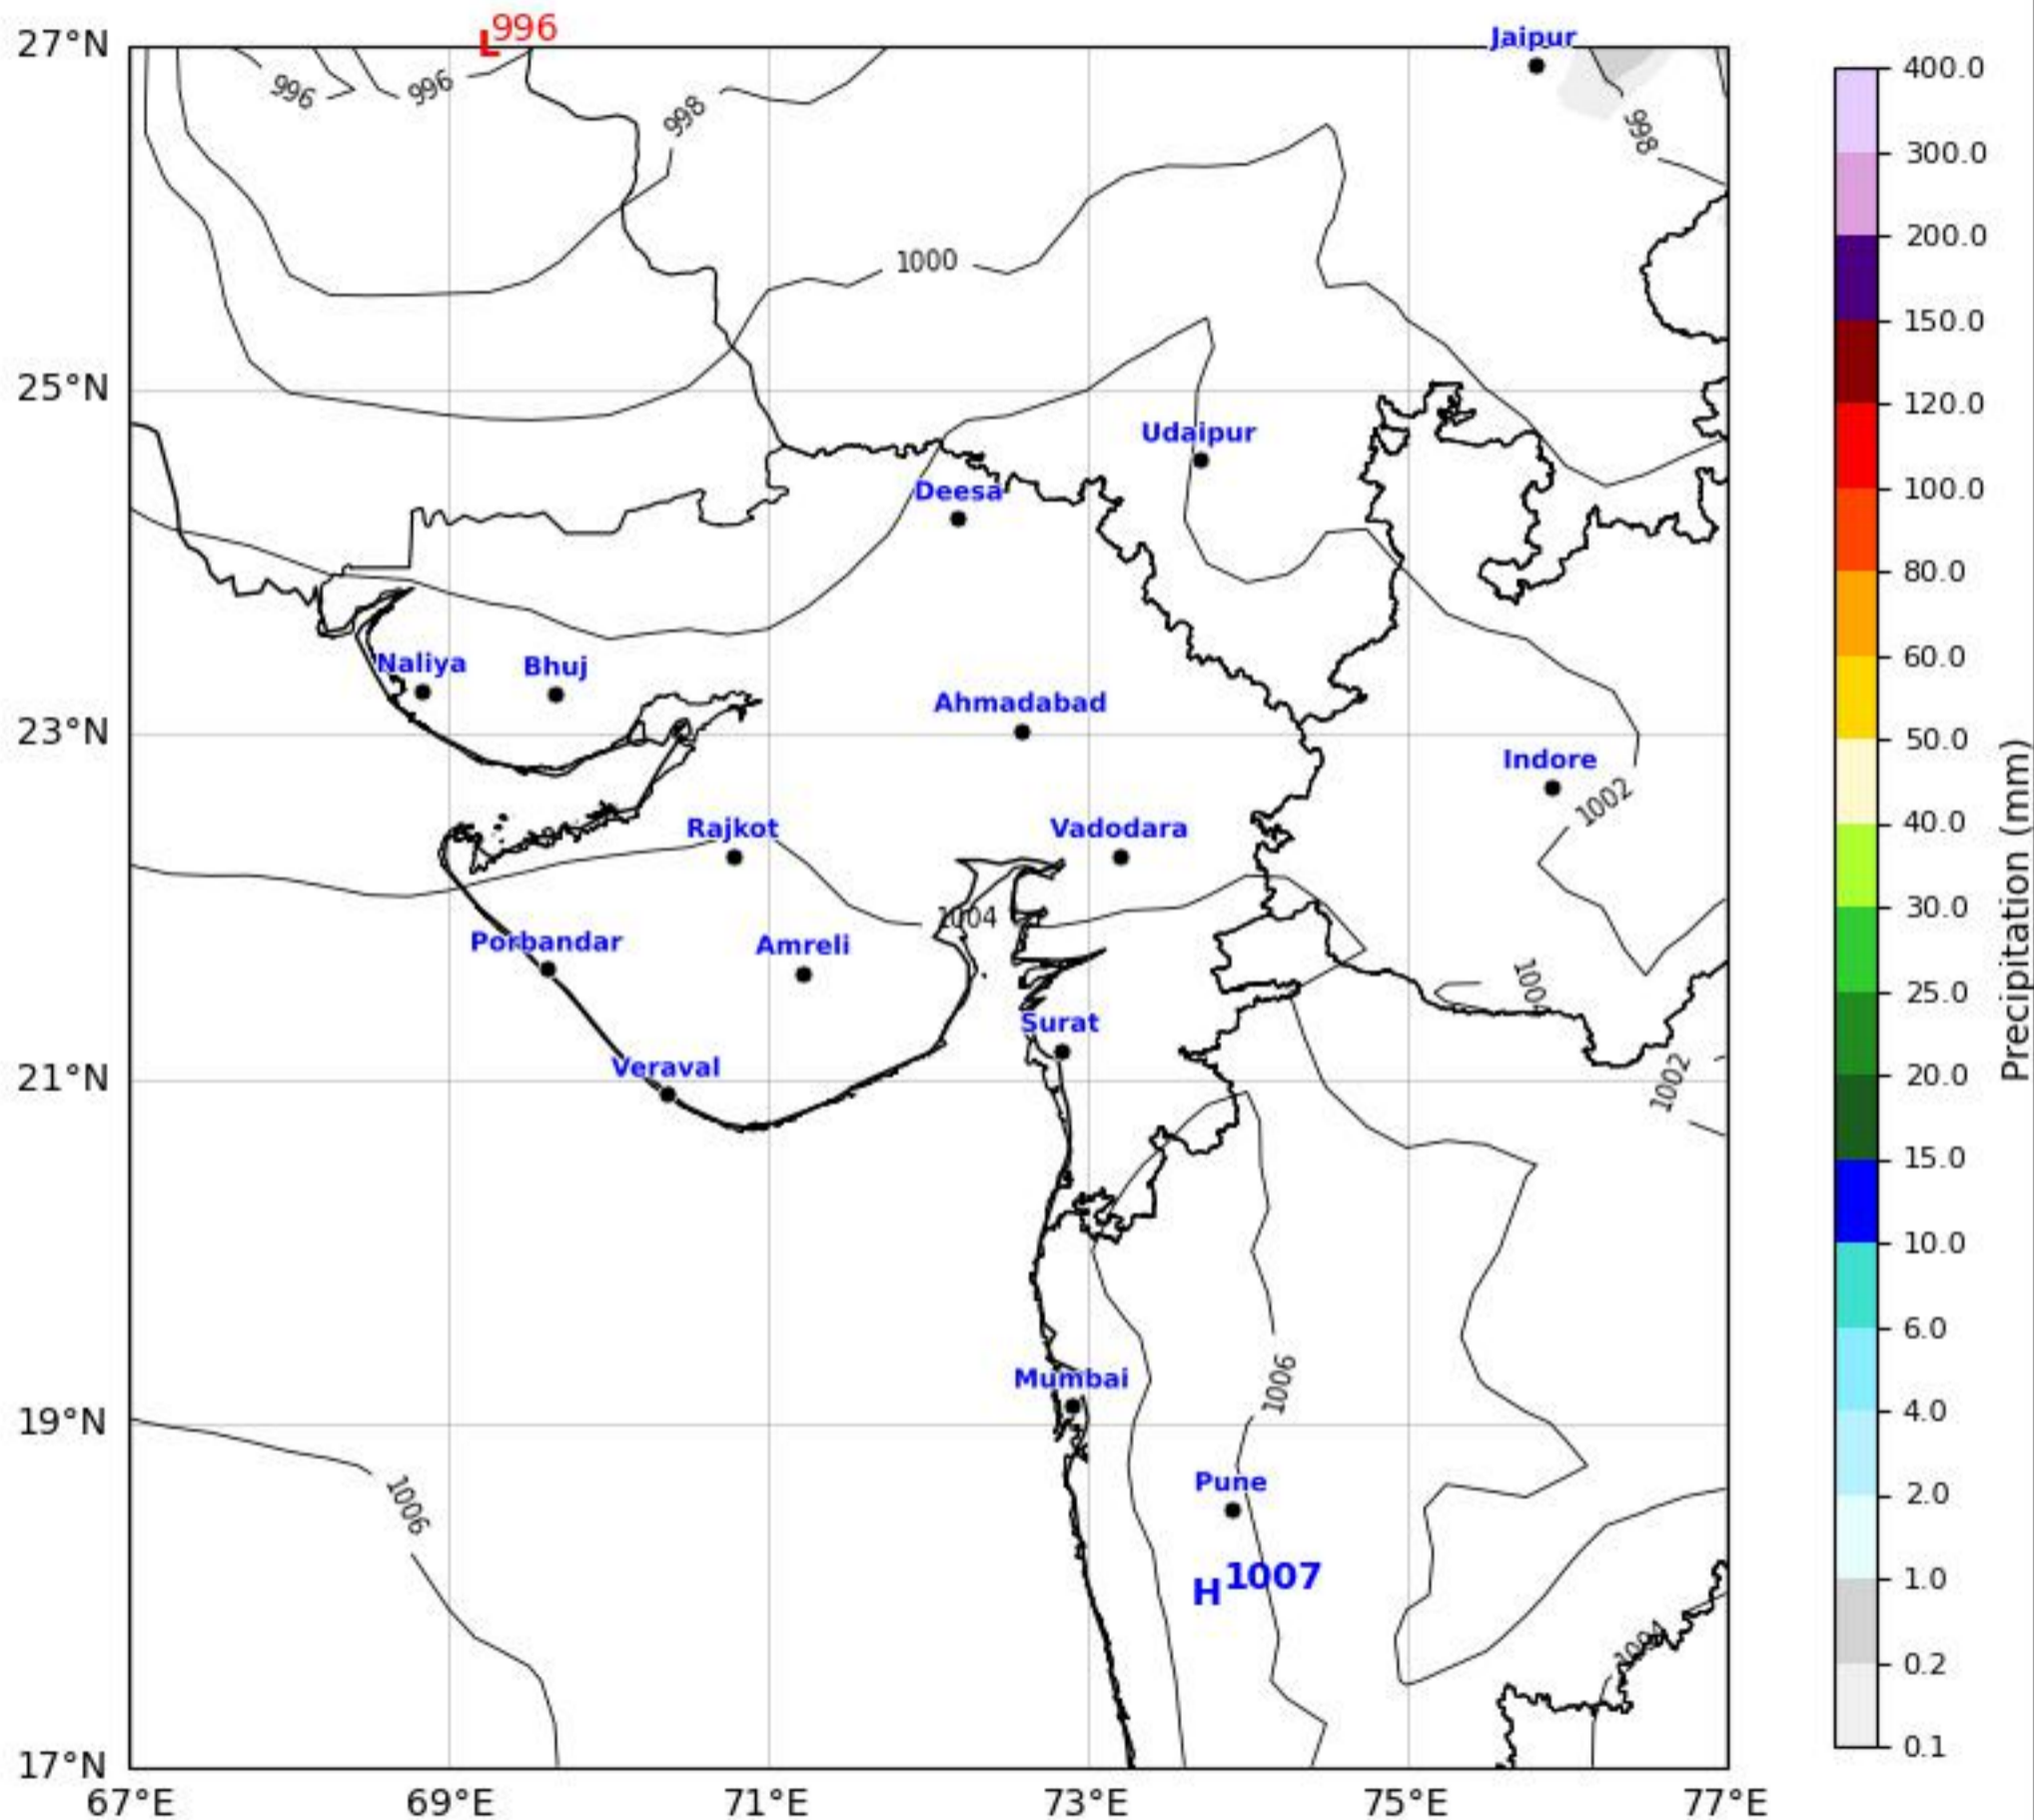

Daily Precipitation Forecast 144 Hours Gujarat & Surrounding Region

GFS run 08 May 2026 00Z valid for 14 May 2026 00Z

KOLA - West by gujaratweather.com - Data: NOMADS

KOLA: Kathiawar Ocean & Land Atmosphere - Experimental Mapping Mapping Platform

Disclaimer: The images provided by gujaratweather.com are experimental and for informational purposes only. They are not official forecasts. We do not guarantee the accuracy, timeliness, or completeness of these images, which may contain errors due to data download scripts or software limitations. For reliable weather forecasts, Please refer to official agencies such as Indian Meteorological Department or NOAA- NOMADS. The base map shown does not represent political boundaries.