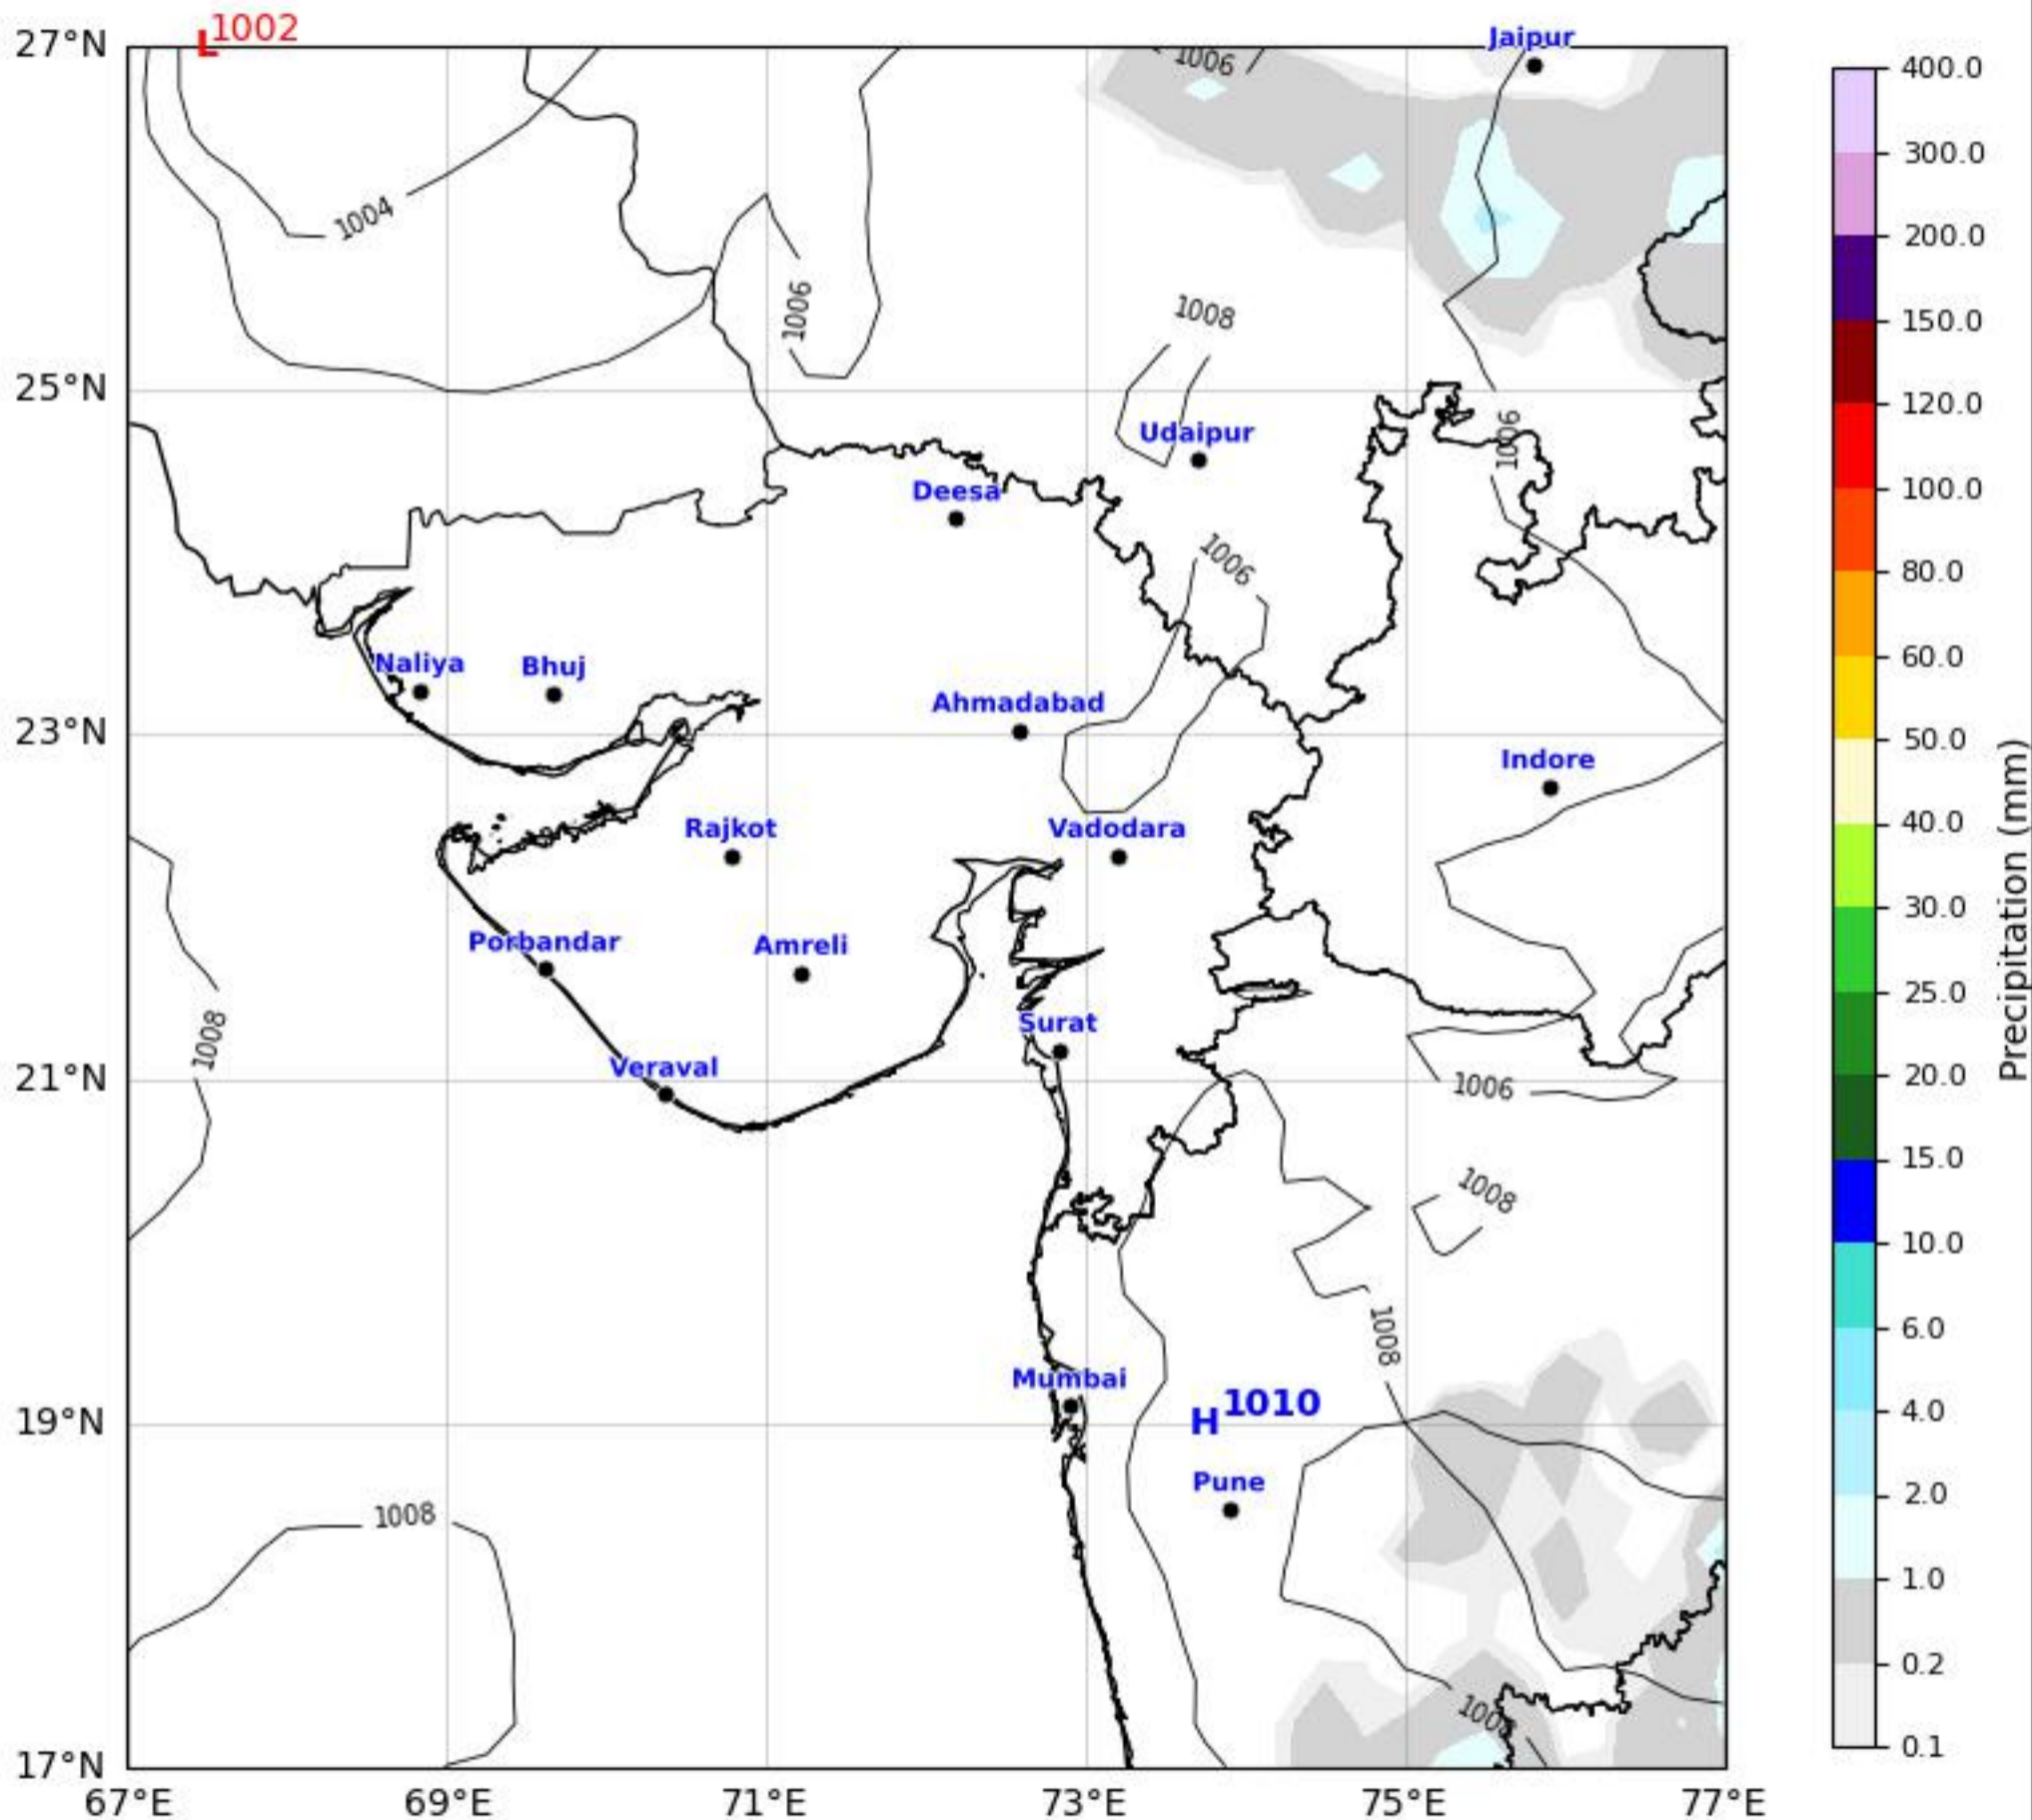

Daily Precipitation Forecast 24 Hours Gujarat & Surrounding Region

GFS run 08 May 2026 00Z valid for 09 May 2026 00Z

KOLA - West by gujaratweather.com - Data: NOMADS

KOLA: Kathiawar Ocean & Land Atmosphere - Experimental Mapping Mapping Platform

Disclaimer: The images provided by gujaratweather.com are experimental and for informational purposes only. They are not official forecasts. We do not guarantee the accuracy, timeliness, or completeness of these images, which may contain errors due to data download scripts or software limitations. For reliable weather forecasts, Please refer to official agencies such as Indian Meteorological Department or NOAA- NOMADS. The base map shown does not represent political boundaries.