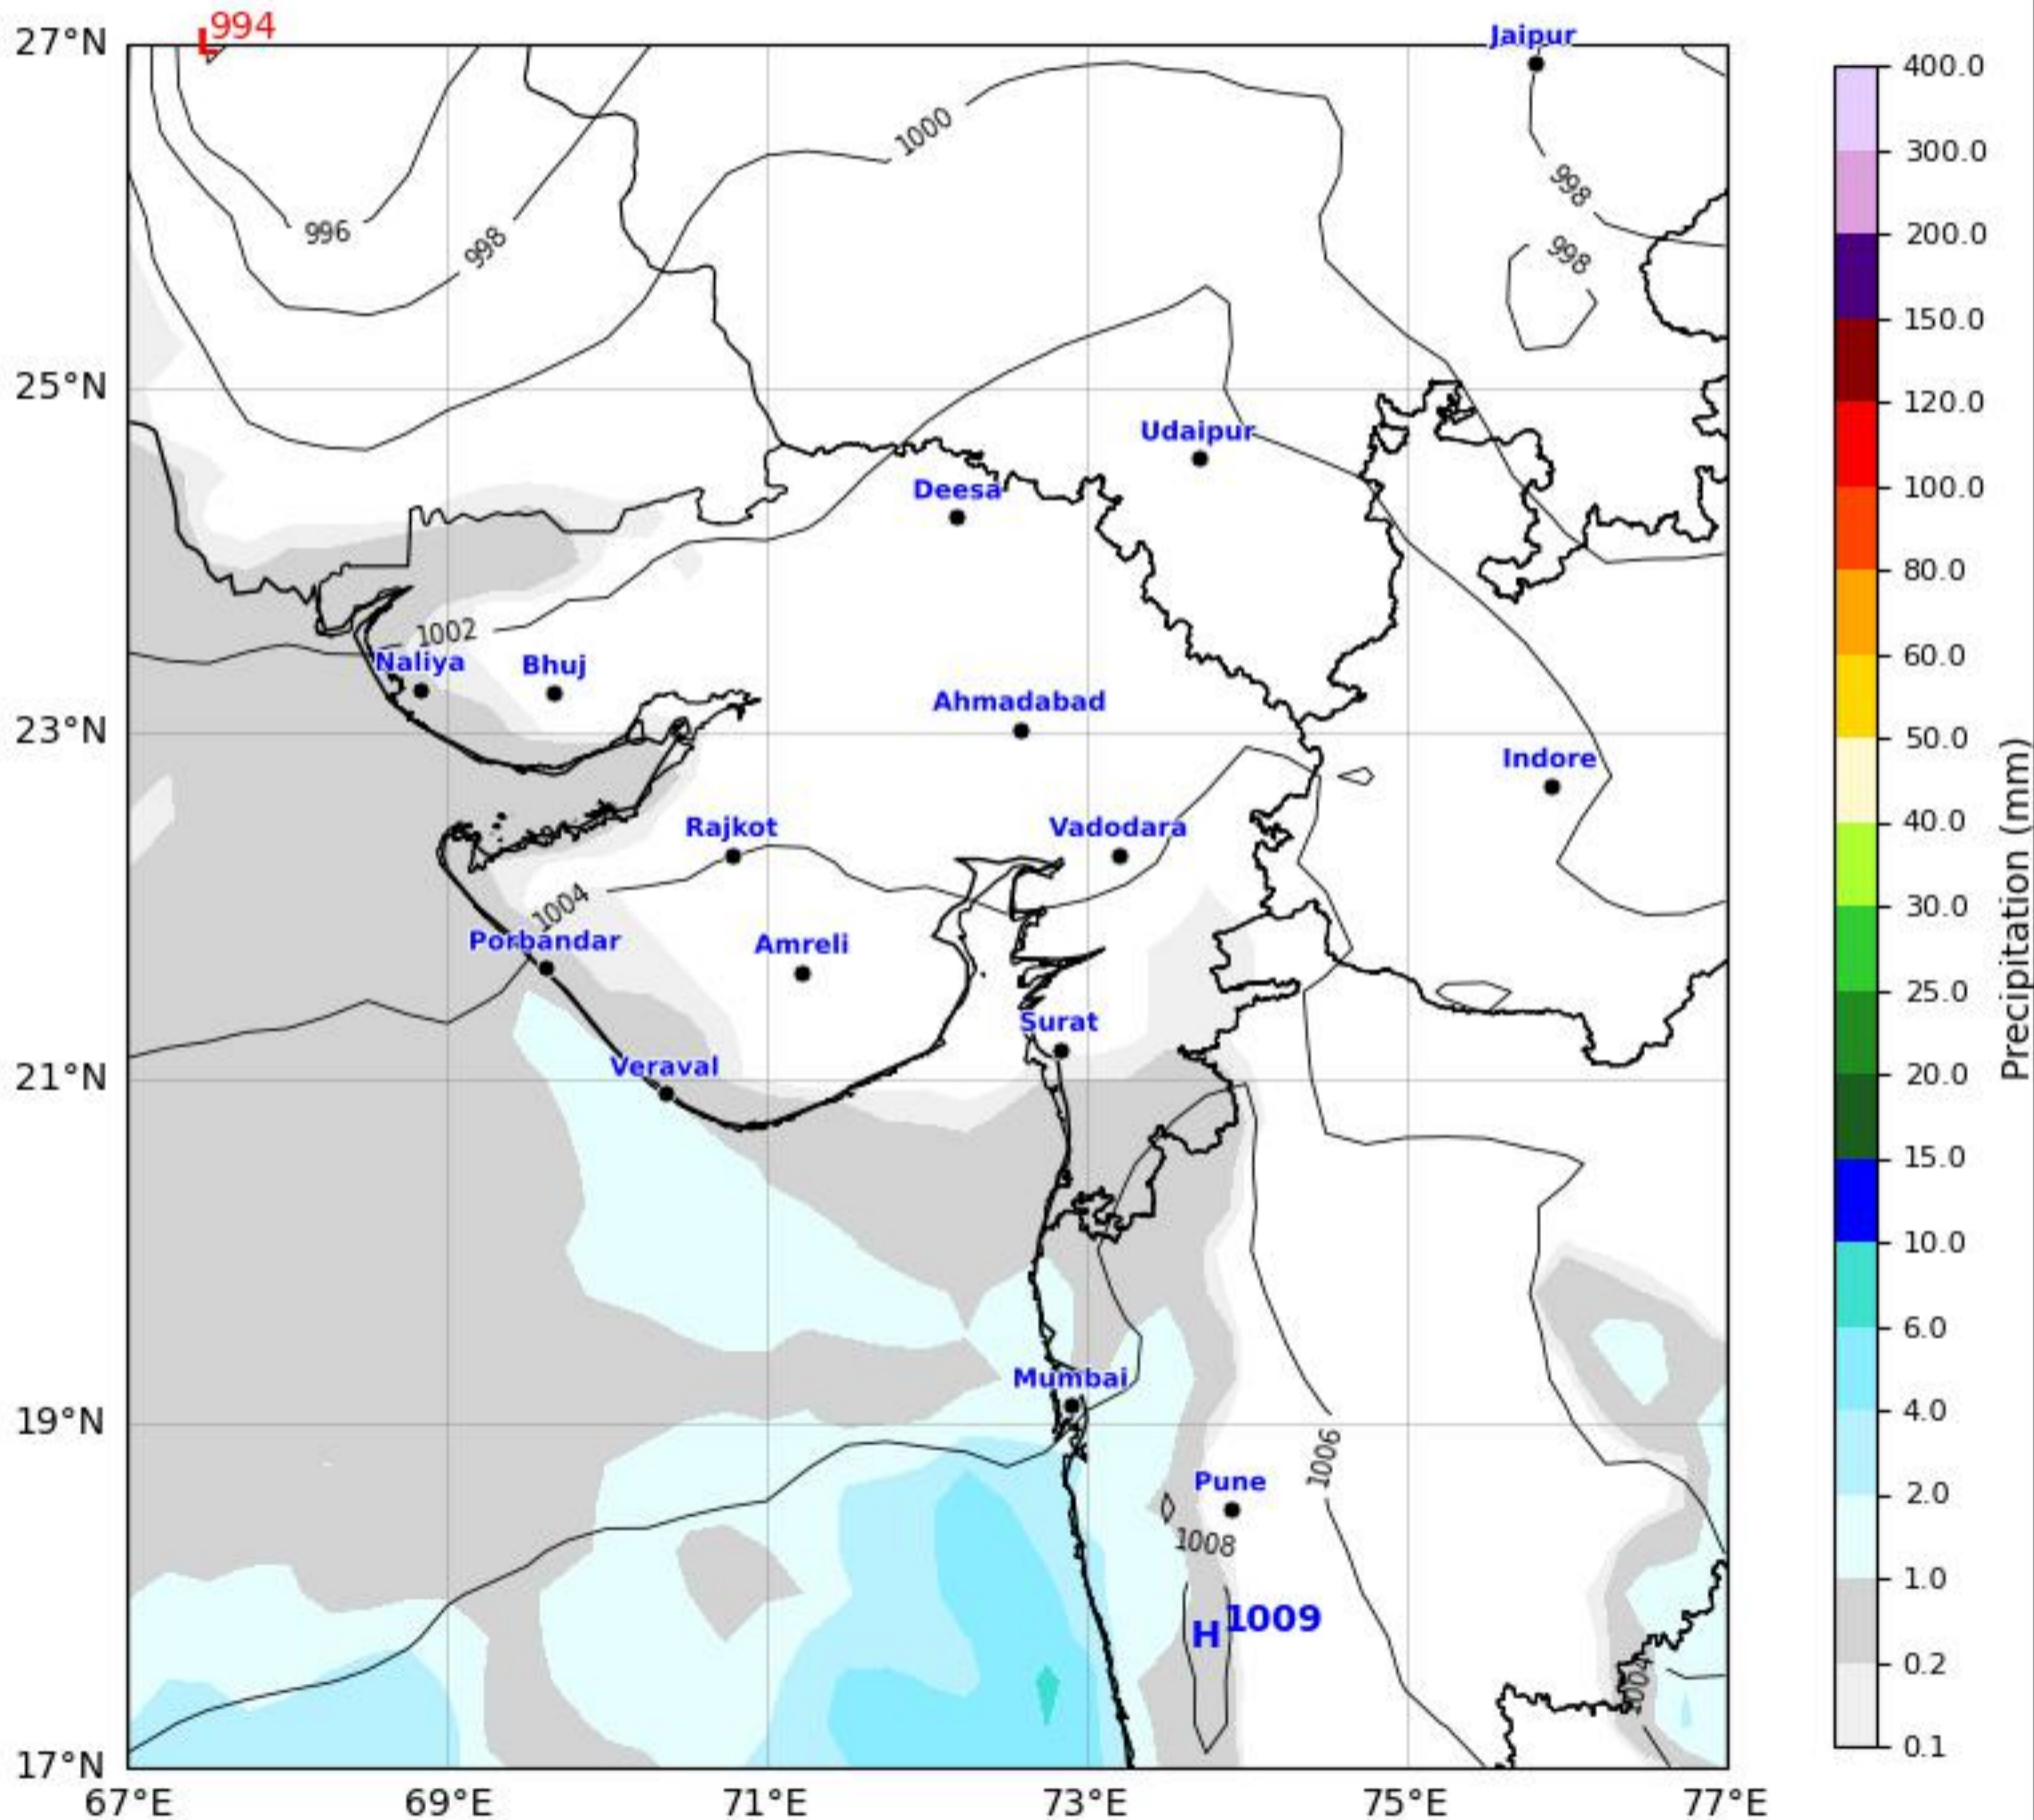

Daily Precipitation Forecast 360 Hours Gujarat & Surrounding Region

GFS run 08 May 2026 00Z valid for 23 May 2026 00Z

KOLA - West by gujaratweather.com - Data: NOMADS

KOLA: Kathiawar Ocean & Land Atmosphere - Experimental Mapping Mapping Platform

Disclaimer: The images provided by gujaratweather.com are experimental and for informational purposes only. They are not official forecasts. We do not guarantee the accuracy, timeliness, or completeness of these images, which may contain errors due to data download scripts or software limitations. For reliable weather forecasts, Please refer to official agencies such as Indian Meteorological Department or NOAA- NOMADS. The base map shown does not represent political boundaries.