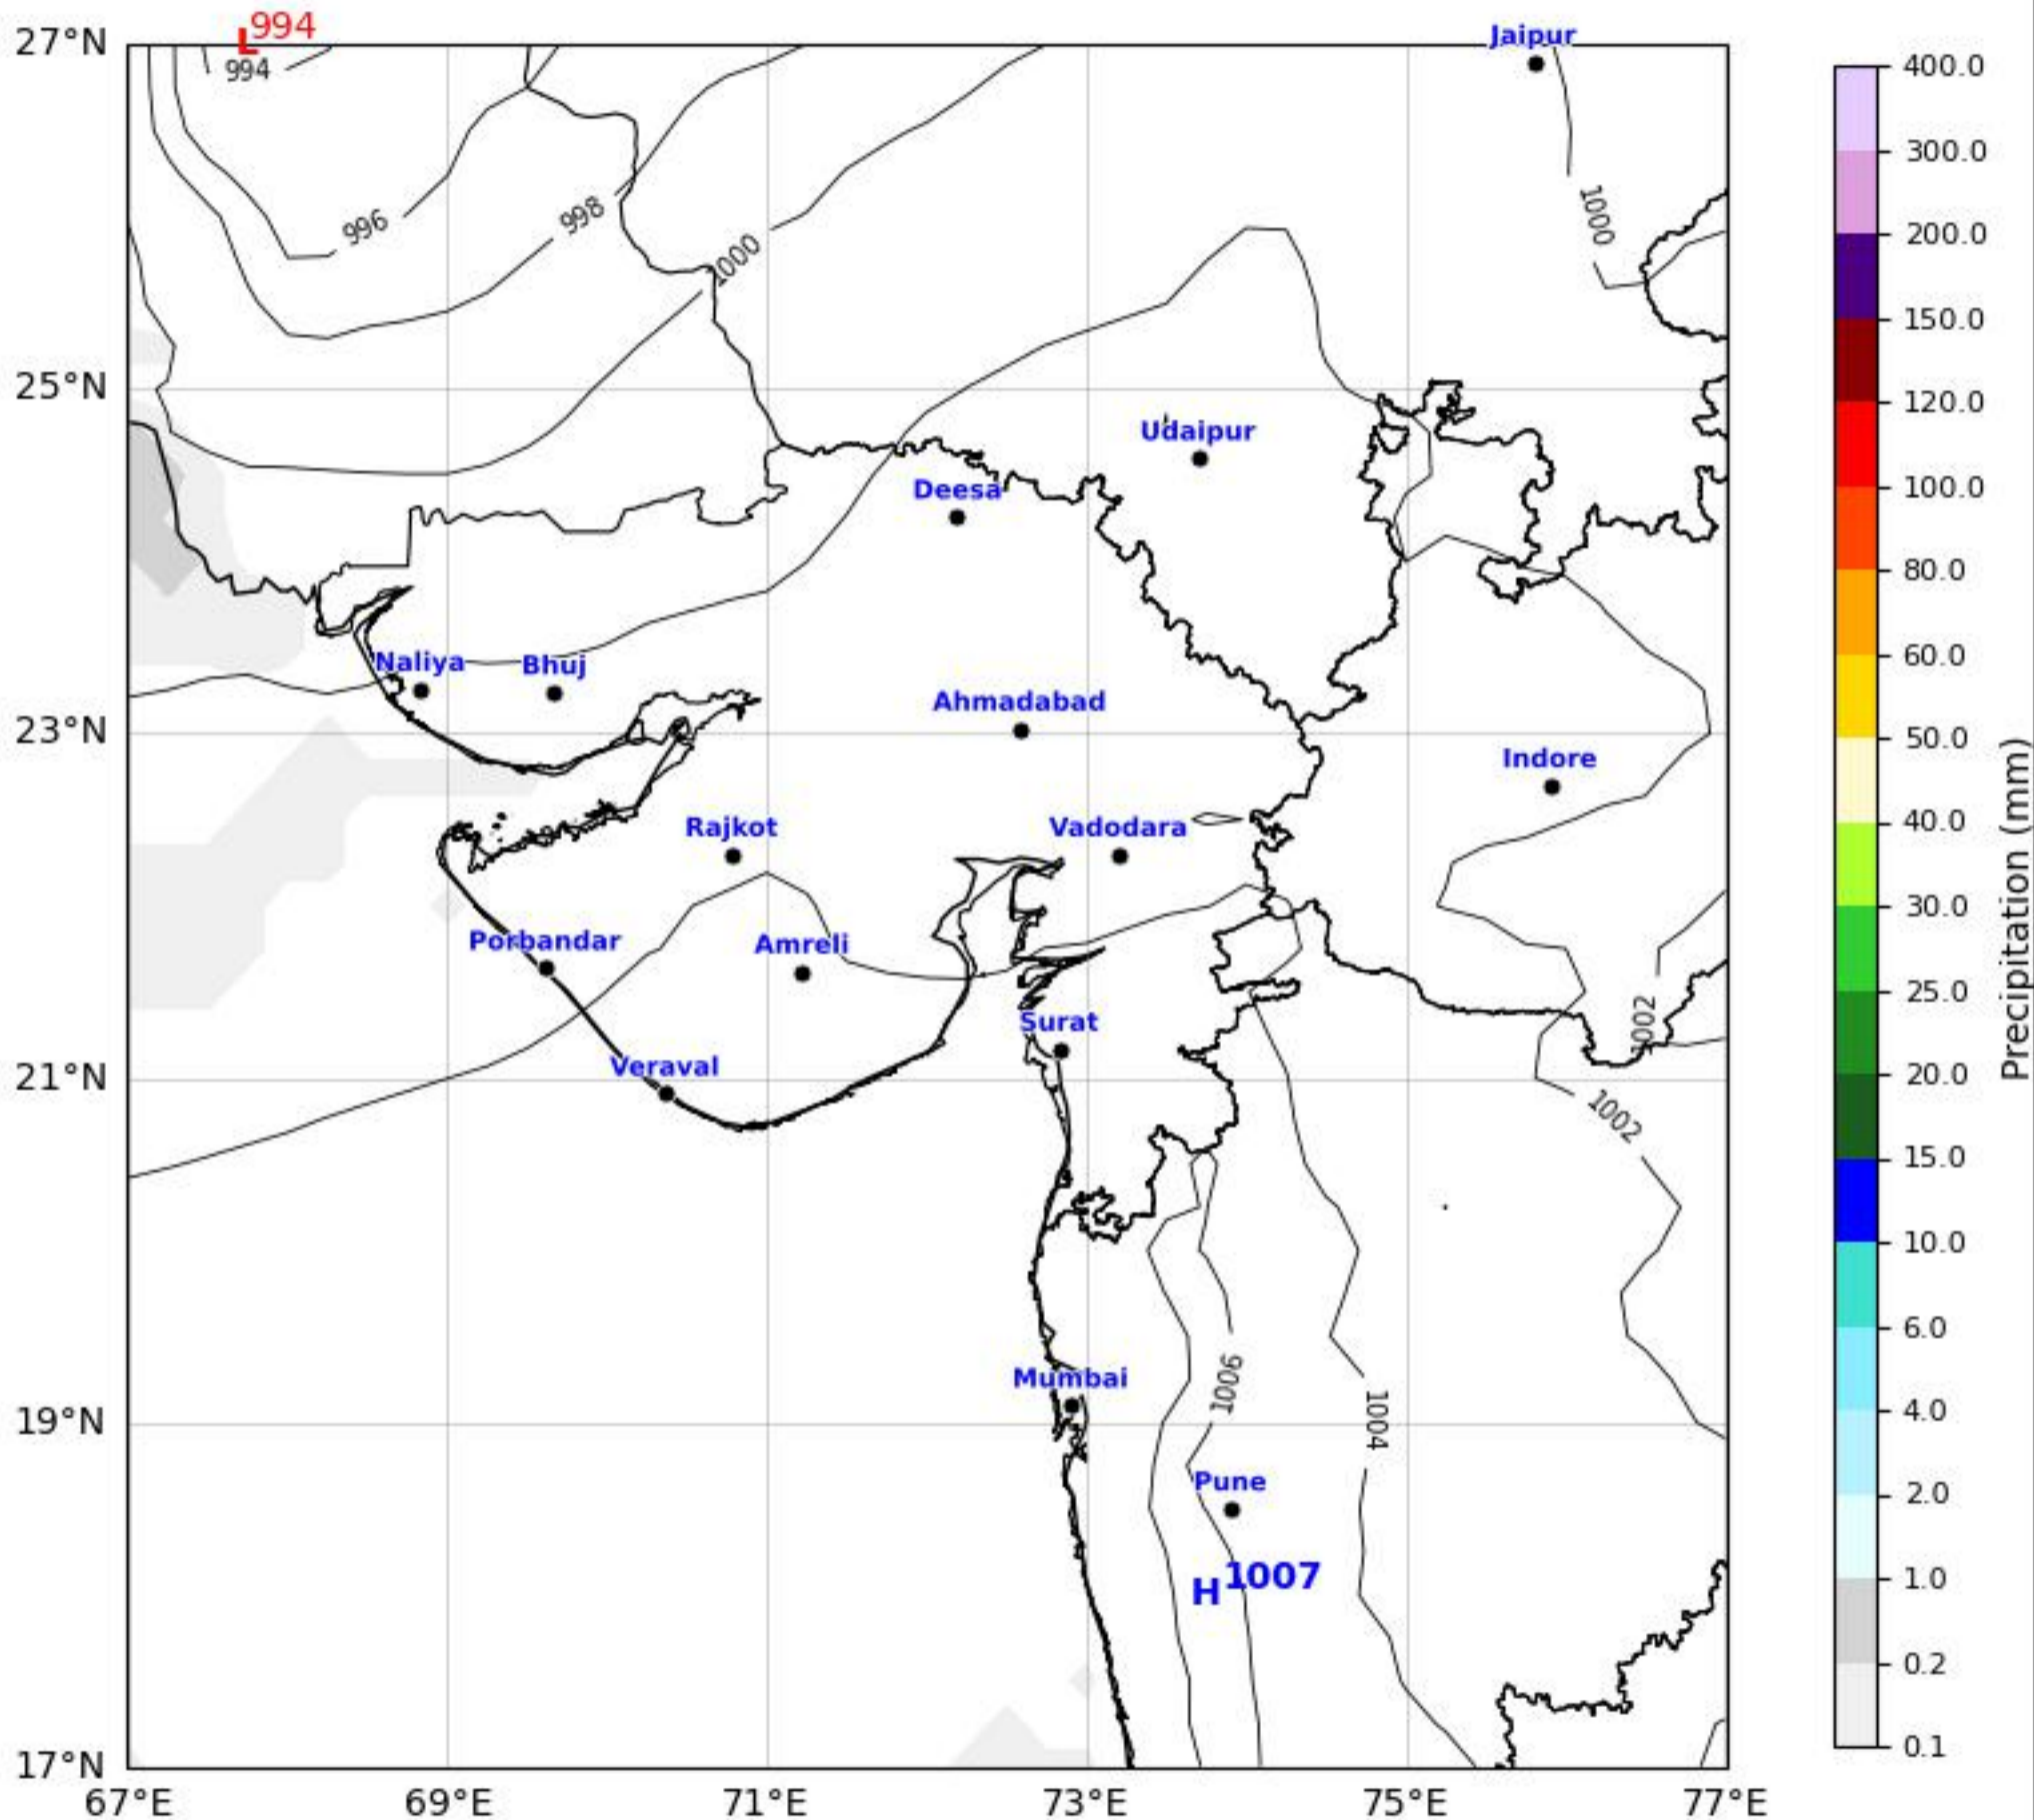

Daily Precipitation Forecast 192 Hours Gujarat & Surrounding Region

GFS run 08 May 2026 00Z valid for 16 May 2026 00Z

KOLA - West by gujaratweather.com - Data: NOMADS

KOLA: Kathiawar Ocean & Land Atmosphere - Experimental Mapping Platform

Disclaimer: The images provided by gujaratweather.com are experimental and for informational purposes only. They are not official forecasts. We do not guarantee the accuracy, timeliness, or completeness of these images, which may contain errors due to data download scripts or software limitations. For reliable weather forecasts, Please refer to official agencies such as Indian Meteorological Department or NOAA- NOMADS. The base map shown does not represent political boundaries.