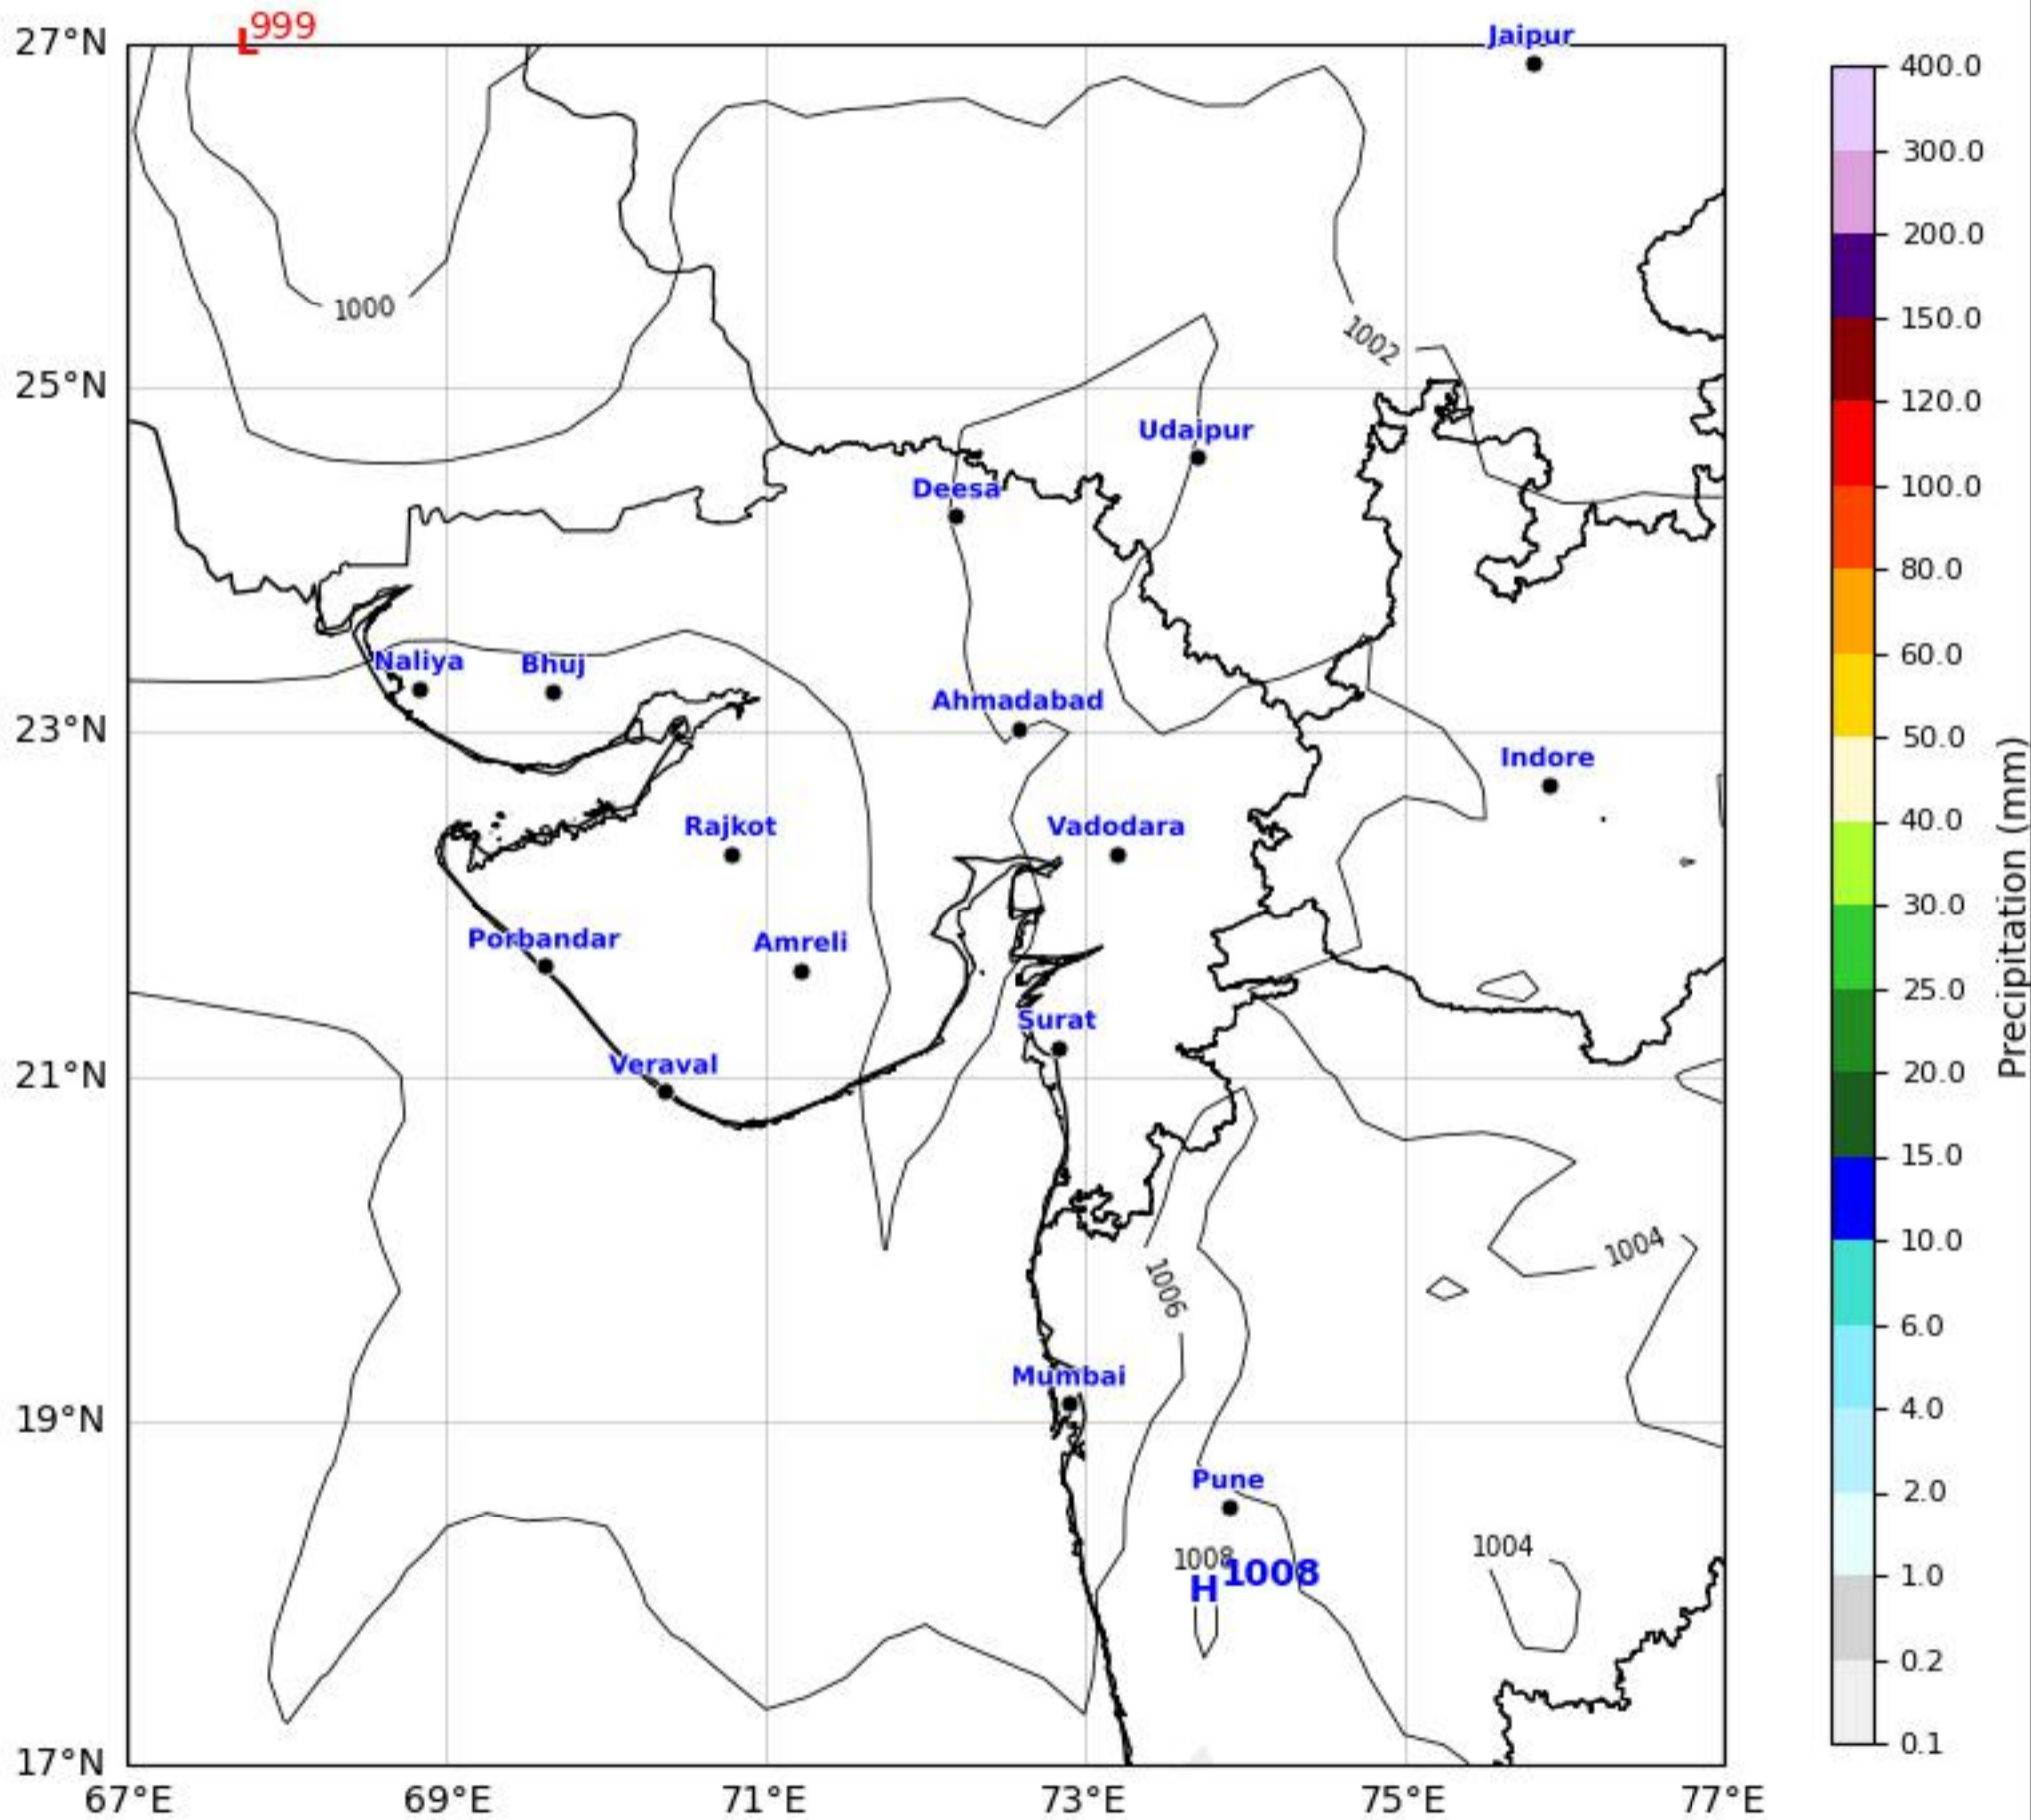

Daily Precipitation Forecast 96 Hours Gujarat & Surrounding Region

GFS run 08 May 2026 00Z valid for 12 May 2026 00Z

KOLA - West by gujaratweather.com - Data: NOMADS

KOLA: Kathiawar Ocean & Land Atmosphere - Experimental Mapping Mapping Platform

Disclaimer: The images provided by gujaratweather.com are experimental and for informational purposes only. They are not official forecasts. We do not guarantee the accuracy, timeliness, or completeness of these images, which may contain errors due to data download scripts or software limitations. For reliable weather forecasts, Please refer to official agencies such as Indian Meteorological Department or NOAA- NOMADS. The base map shown does not represent political boundaries.