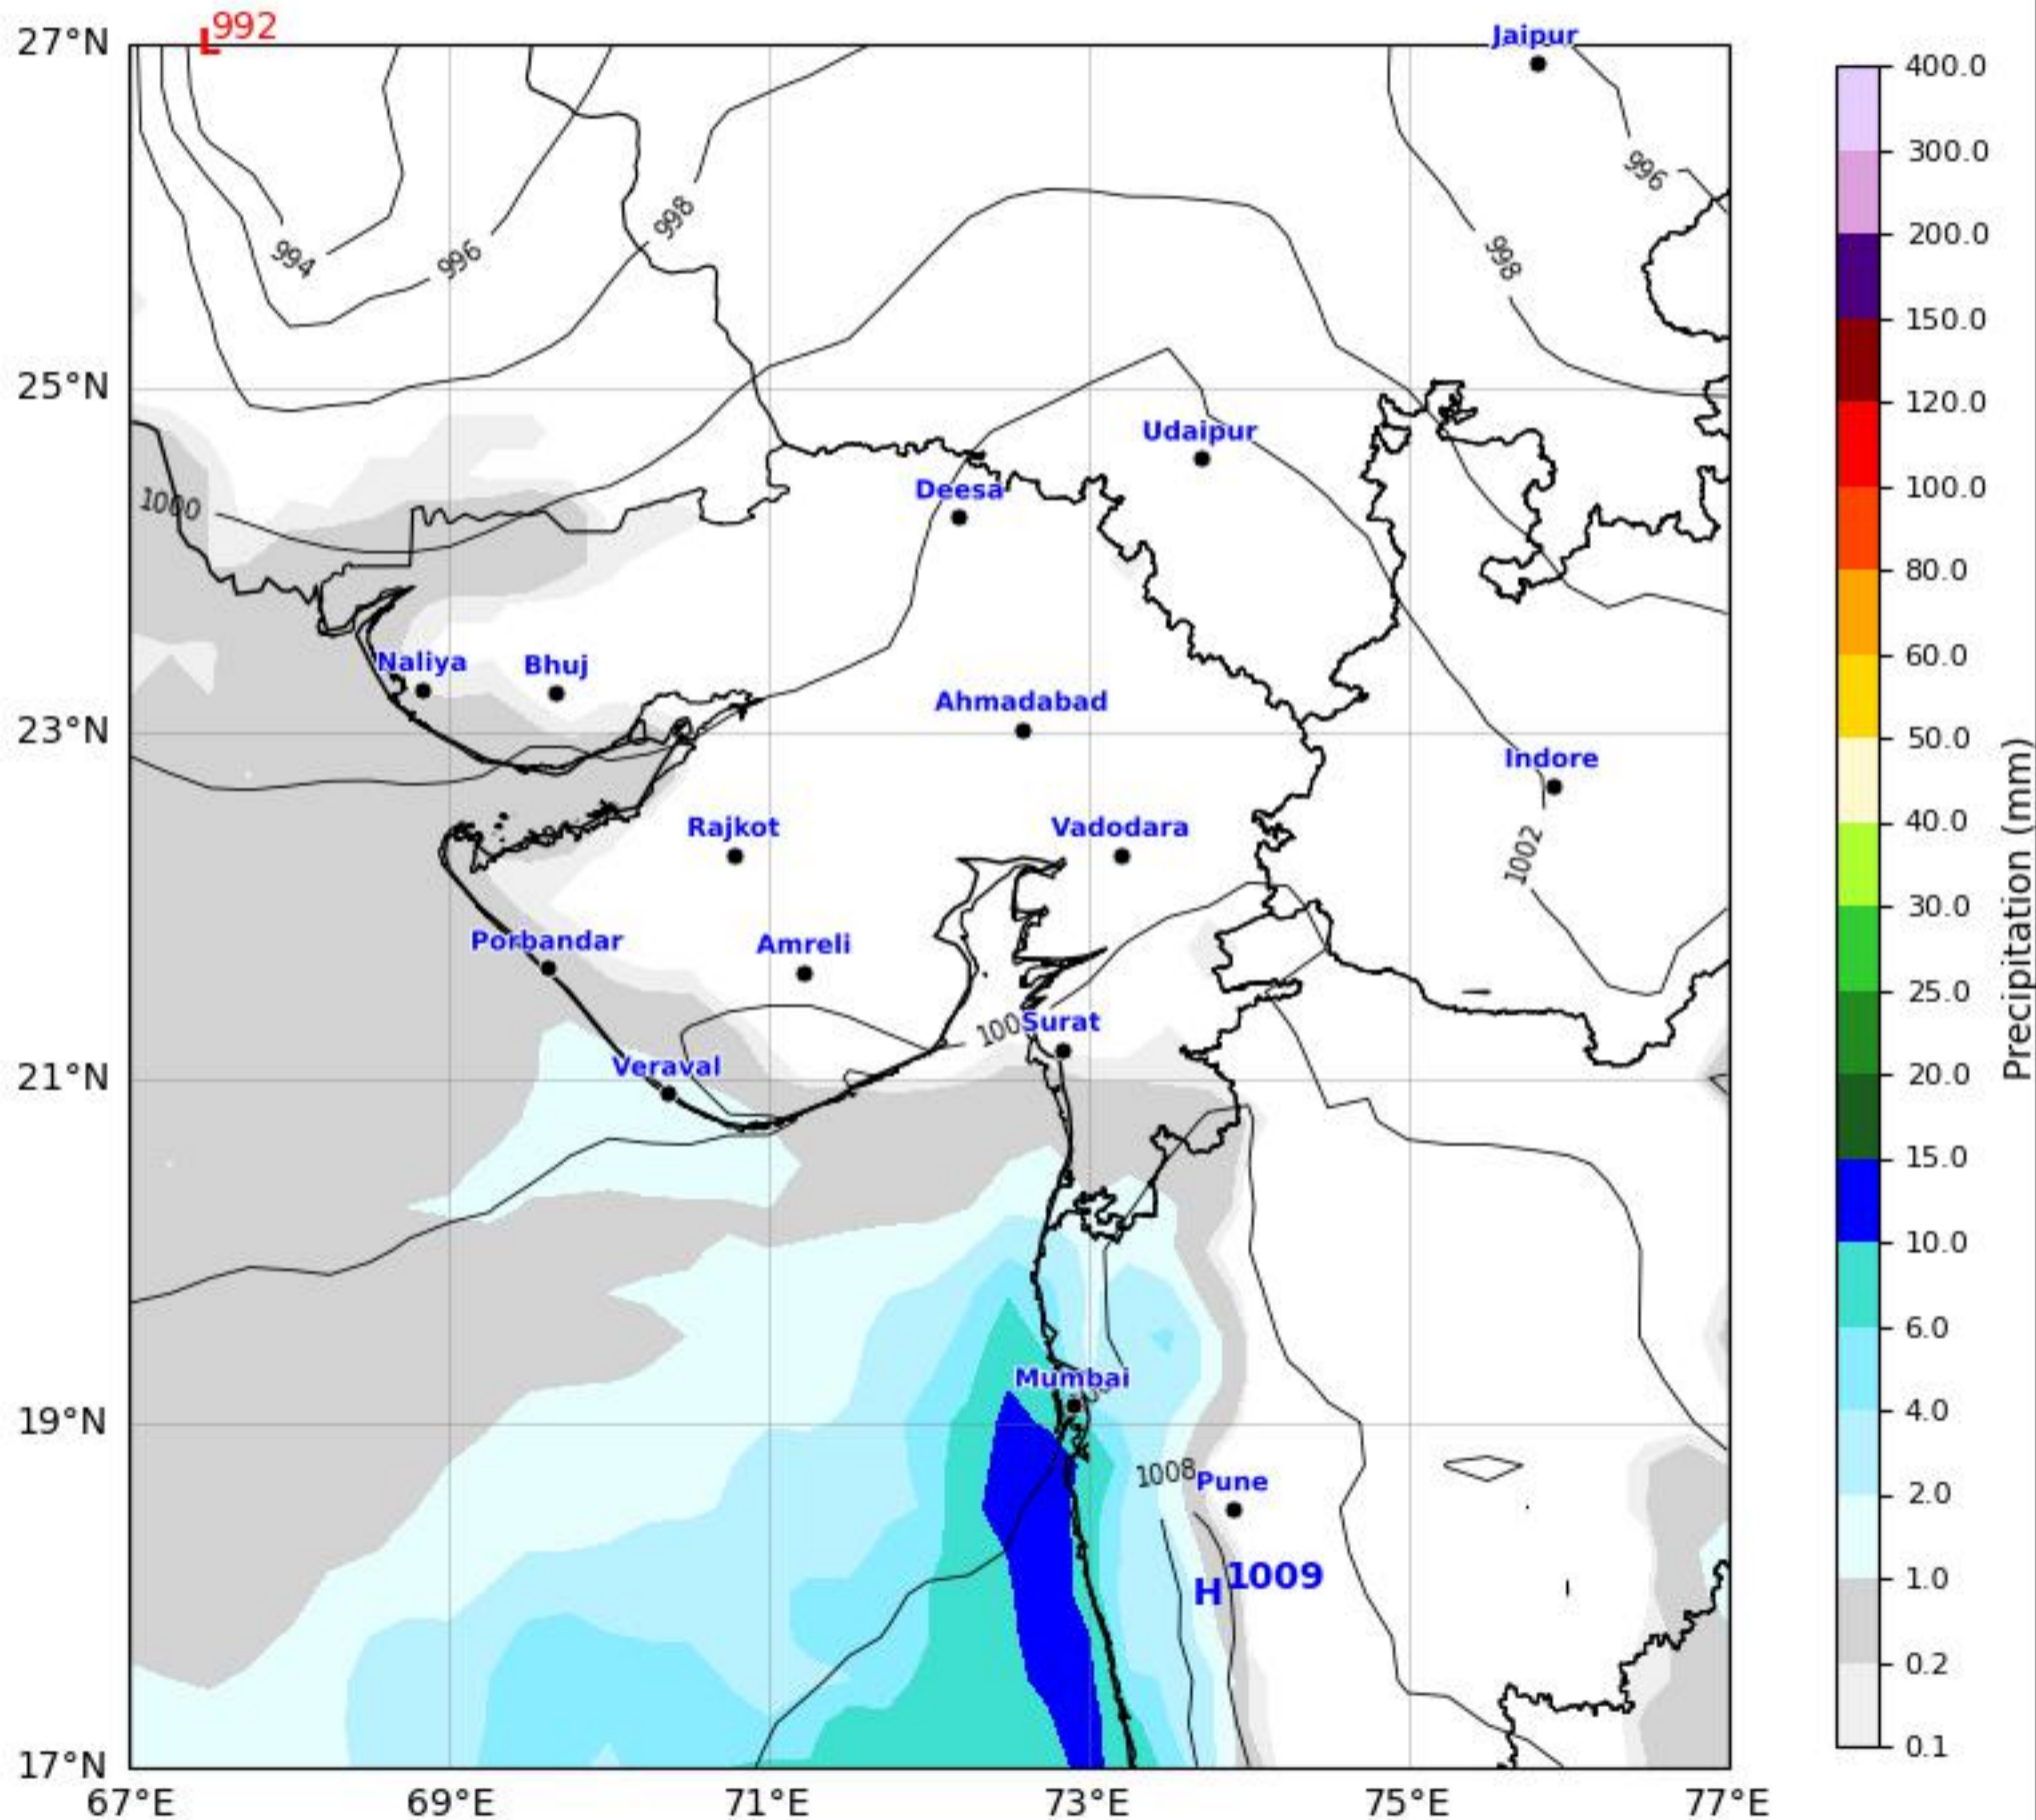

Daily Precipitation Forecast 384 Hours Gujarat & Surrounding Region

GFS run 08 May 2026 00Z valid for 24 May 2026 00Z

KOLA - West by gujaratweather.com - Data: NOMADS

KOLA: Kathiawar Ocean & Land Atmosphere - Experimental Mapping Mapping Platform