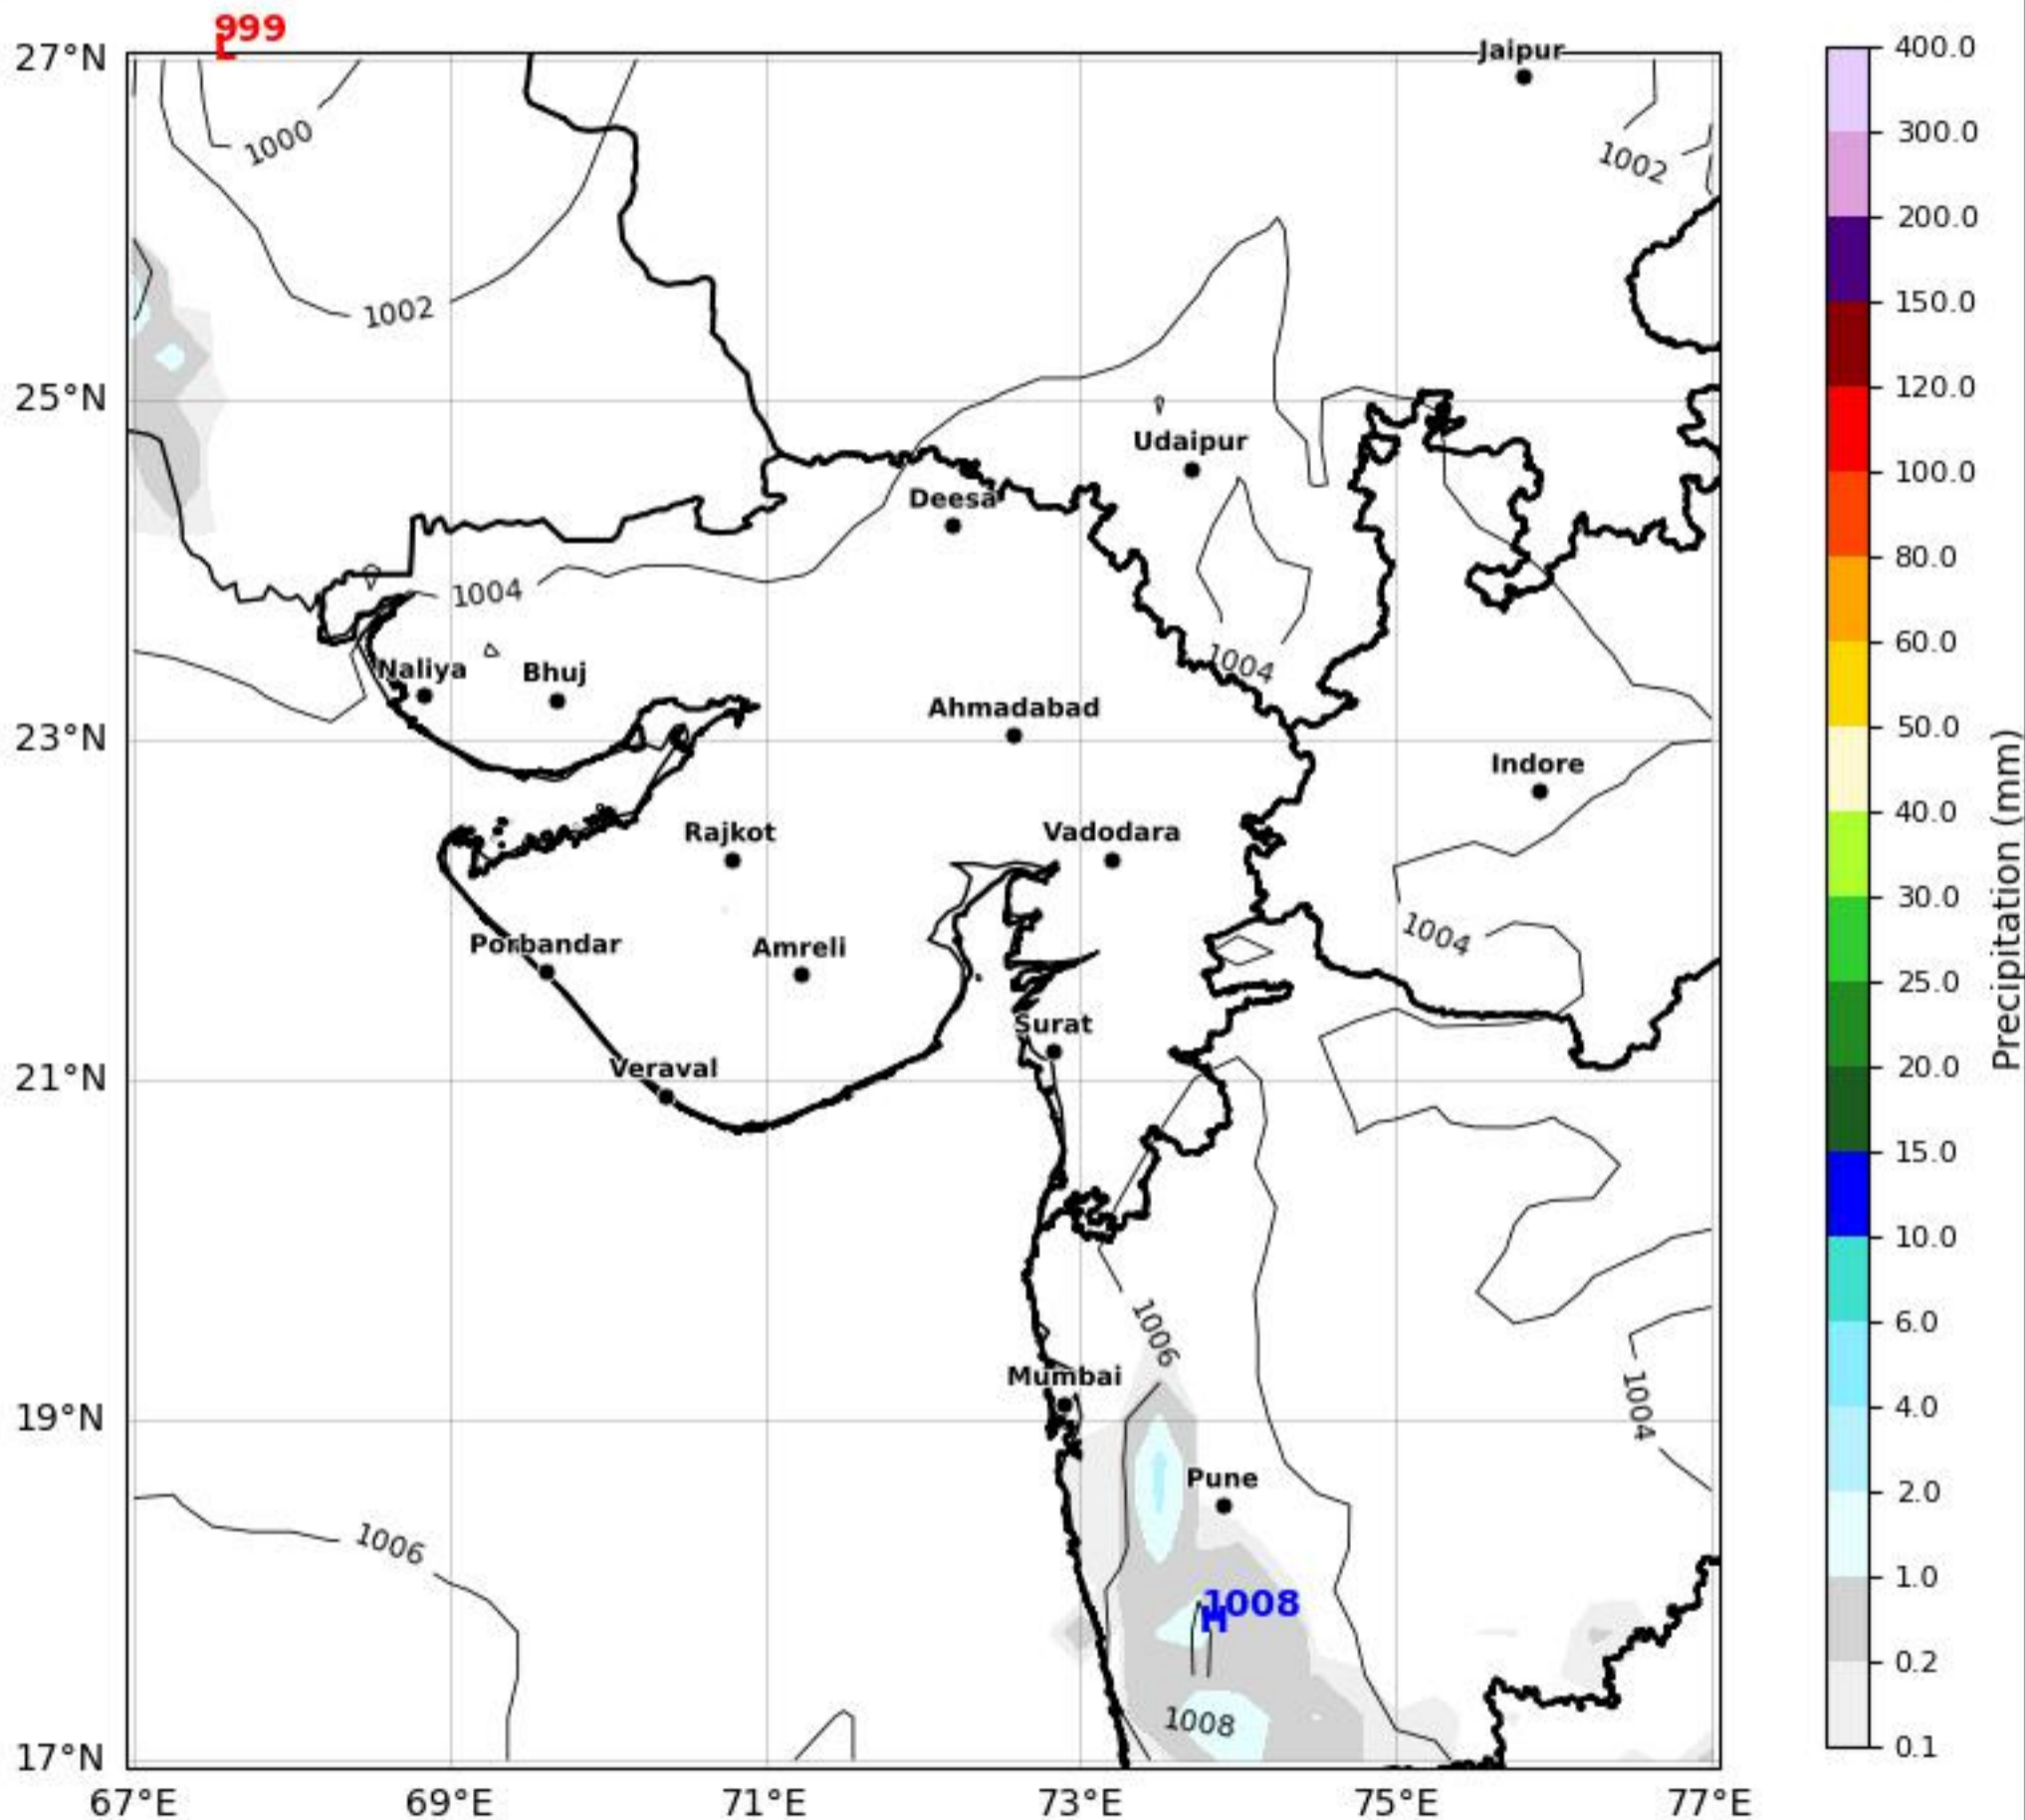

Daily Precipitation Forecast (96 HR)

Gujarat & Surrounding Region

Based on 12 May 2026 00Z valid for 16 May 2026 00Z

KOLA - West by gujaratweather.com - Data: ECMWF

KOLA: Kathiawar Ocean & Land Atmosphere - Experimental Weather Mapping Platform