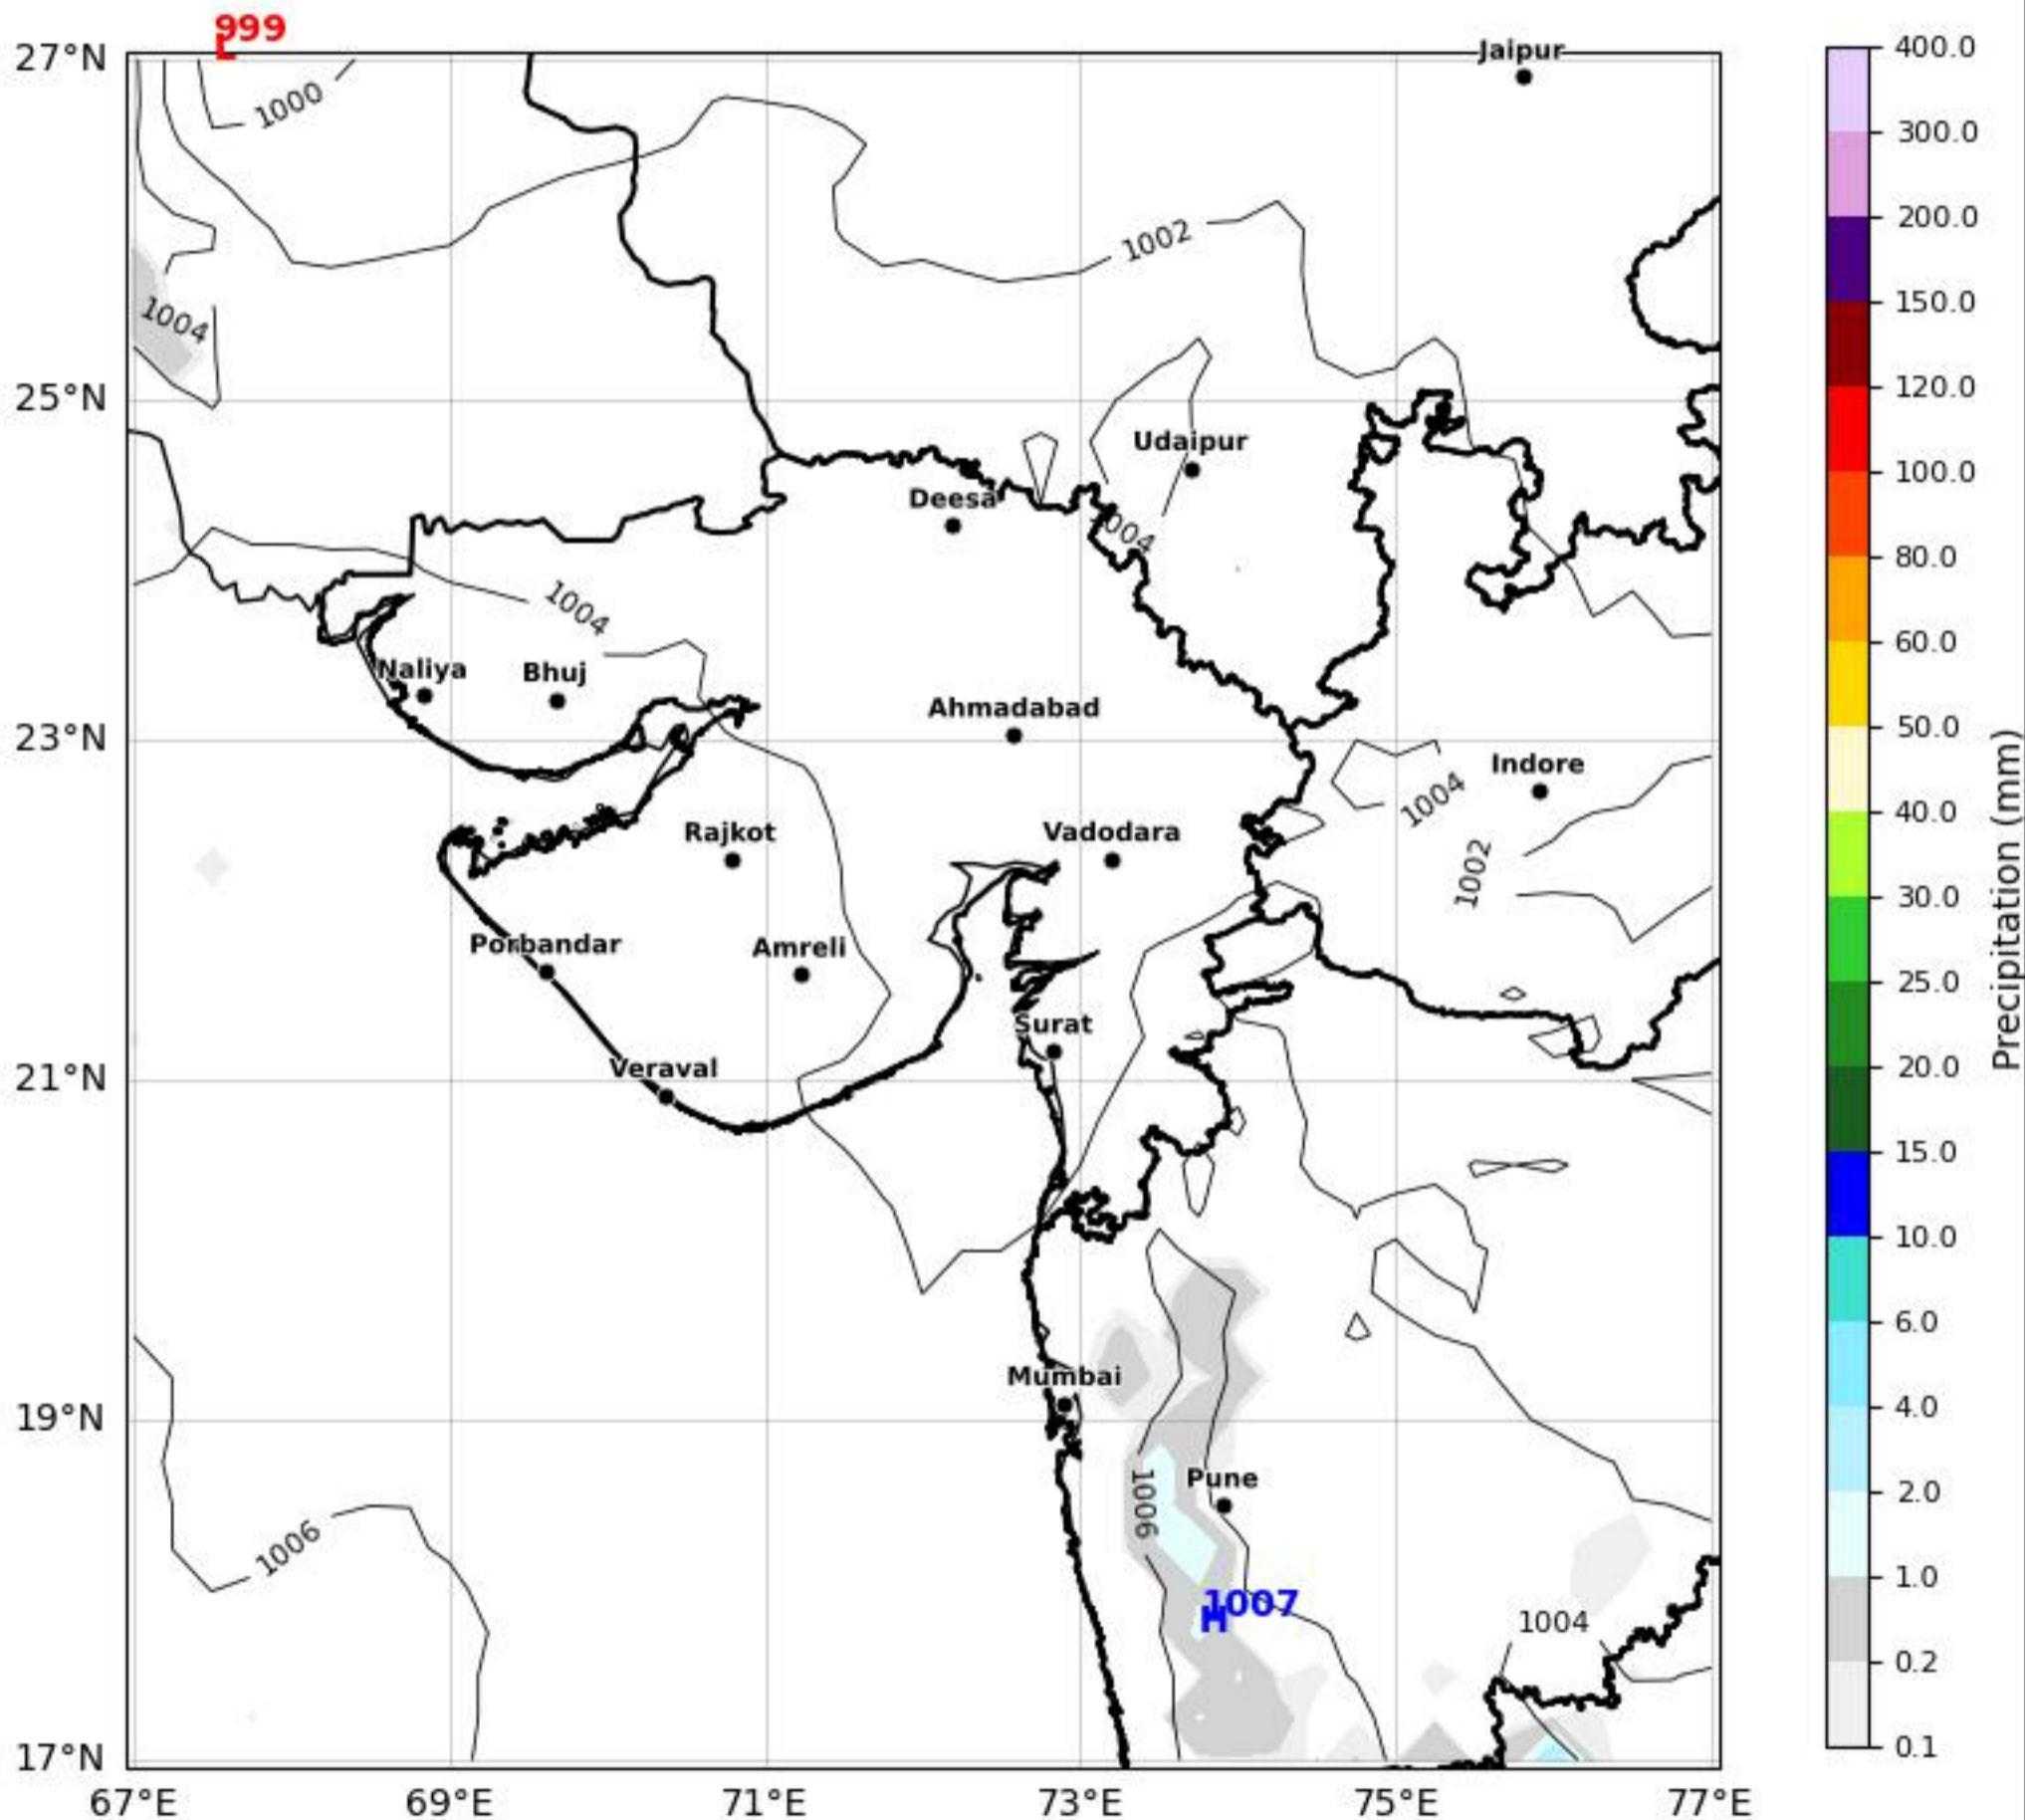

Daily Precipitation Forecast (72 HR)

Gujarat & Surrounding Region

Based on 12 May 2026 00Z valid for 15 May 2026 00Z

KOLA - West by gujaratweather.com - Data: ECMWF

KOLA: Kathiawar Ocean & Land Atmosphere - Experimental Weather Mapping Platform