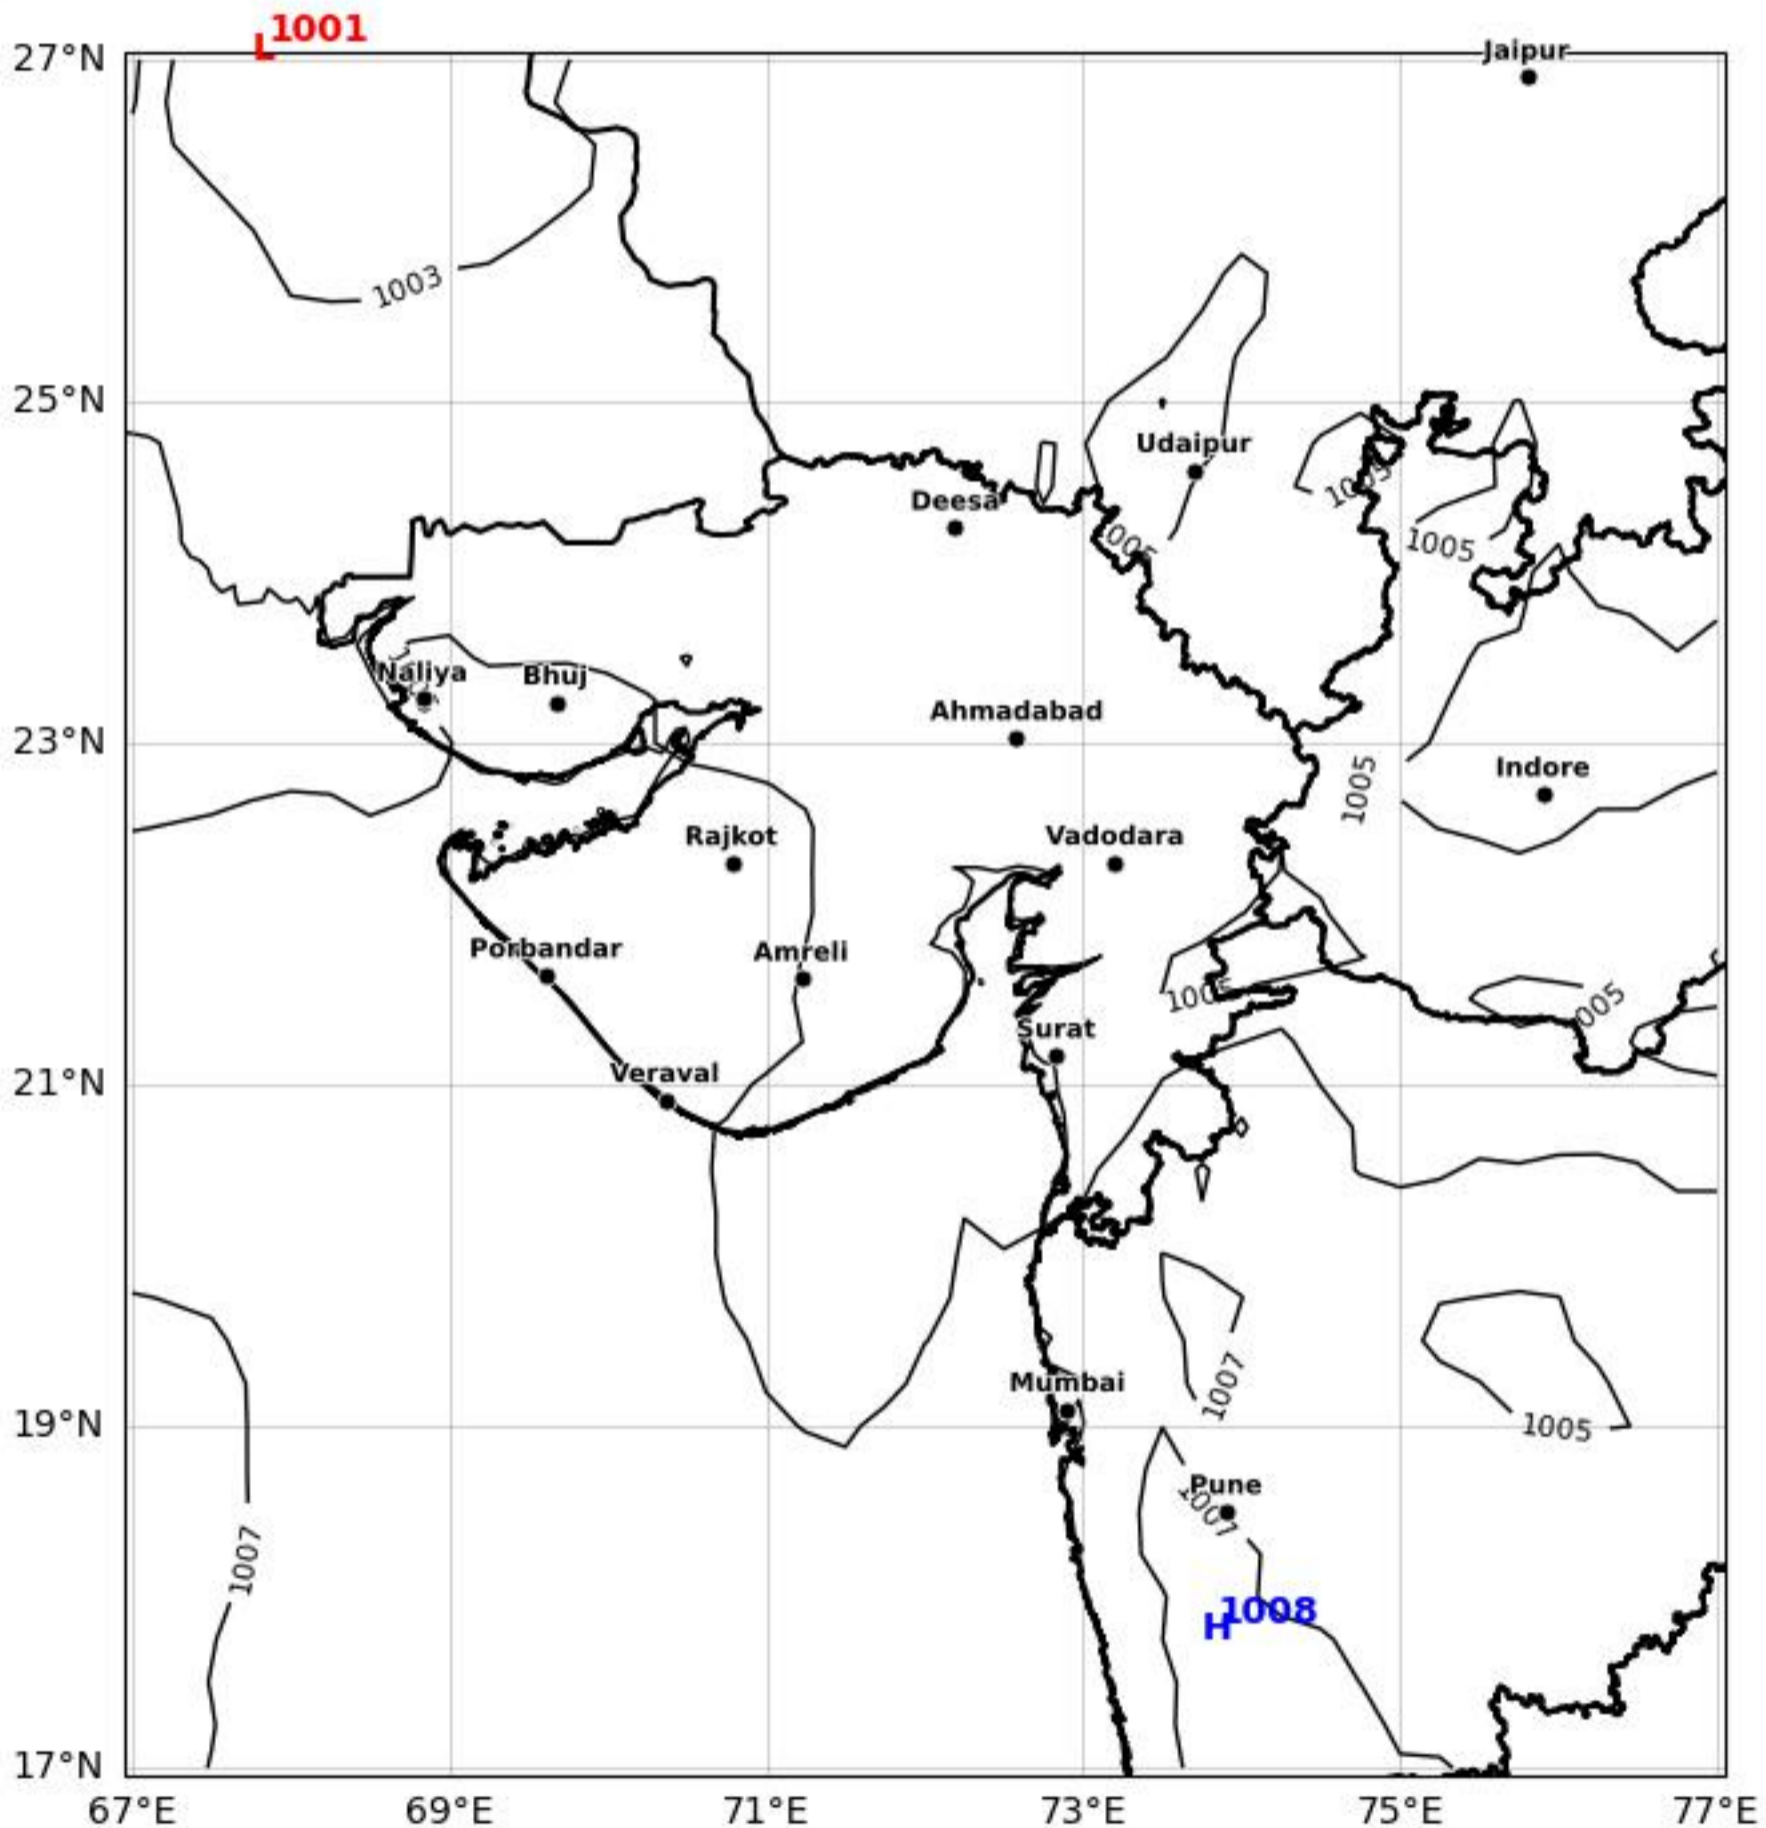

MSL Analysis Map Gujarat & Surrounding Region

Based on 12 May 2026 00Z

KOLA - West by gujaratweather.com - Data: ECMWF

KOLA: Kathiawar Ocean & Land Atmosphere - Experimental Weather Mapping Platform

Disclaimer: The images provided by gujaratweather.com are experimental and for informational purposes only. They are not official forecasts. We do not guarantee the accuracy, timeliness, or completeness of these images, which may contain errors due to data download scripts or software limitations. For reliable weather forecasts, Please refer to official agencies such as Indian Meteorological Department or ECMWF. The base map shown does not represent political boundaries.

Daily Precipitation Forecast (24 HR)

Gujarat & Surrounding Region

Based on 12 May 2026 00Z valid for 13 May 2026 00Z

KOLA - West by gujaratweather.com - Data: ECMWF

KOLA: Kathiawar Ocean & Land Atmosphere - Experimental Weather Mapping Platform