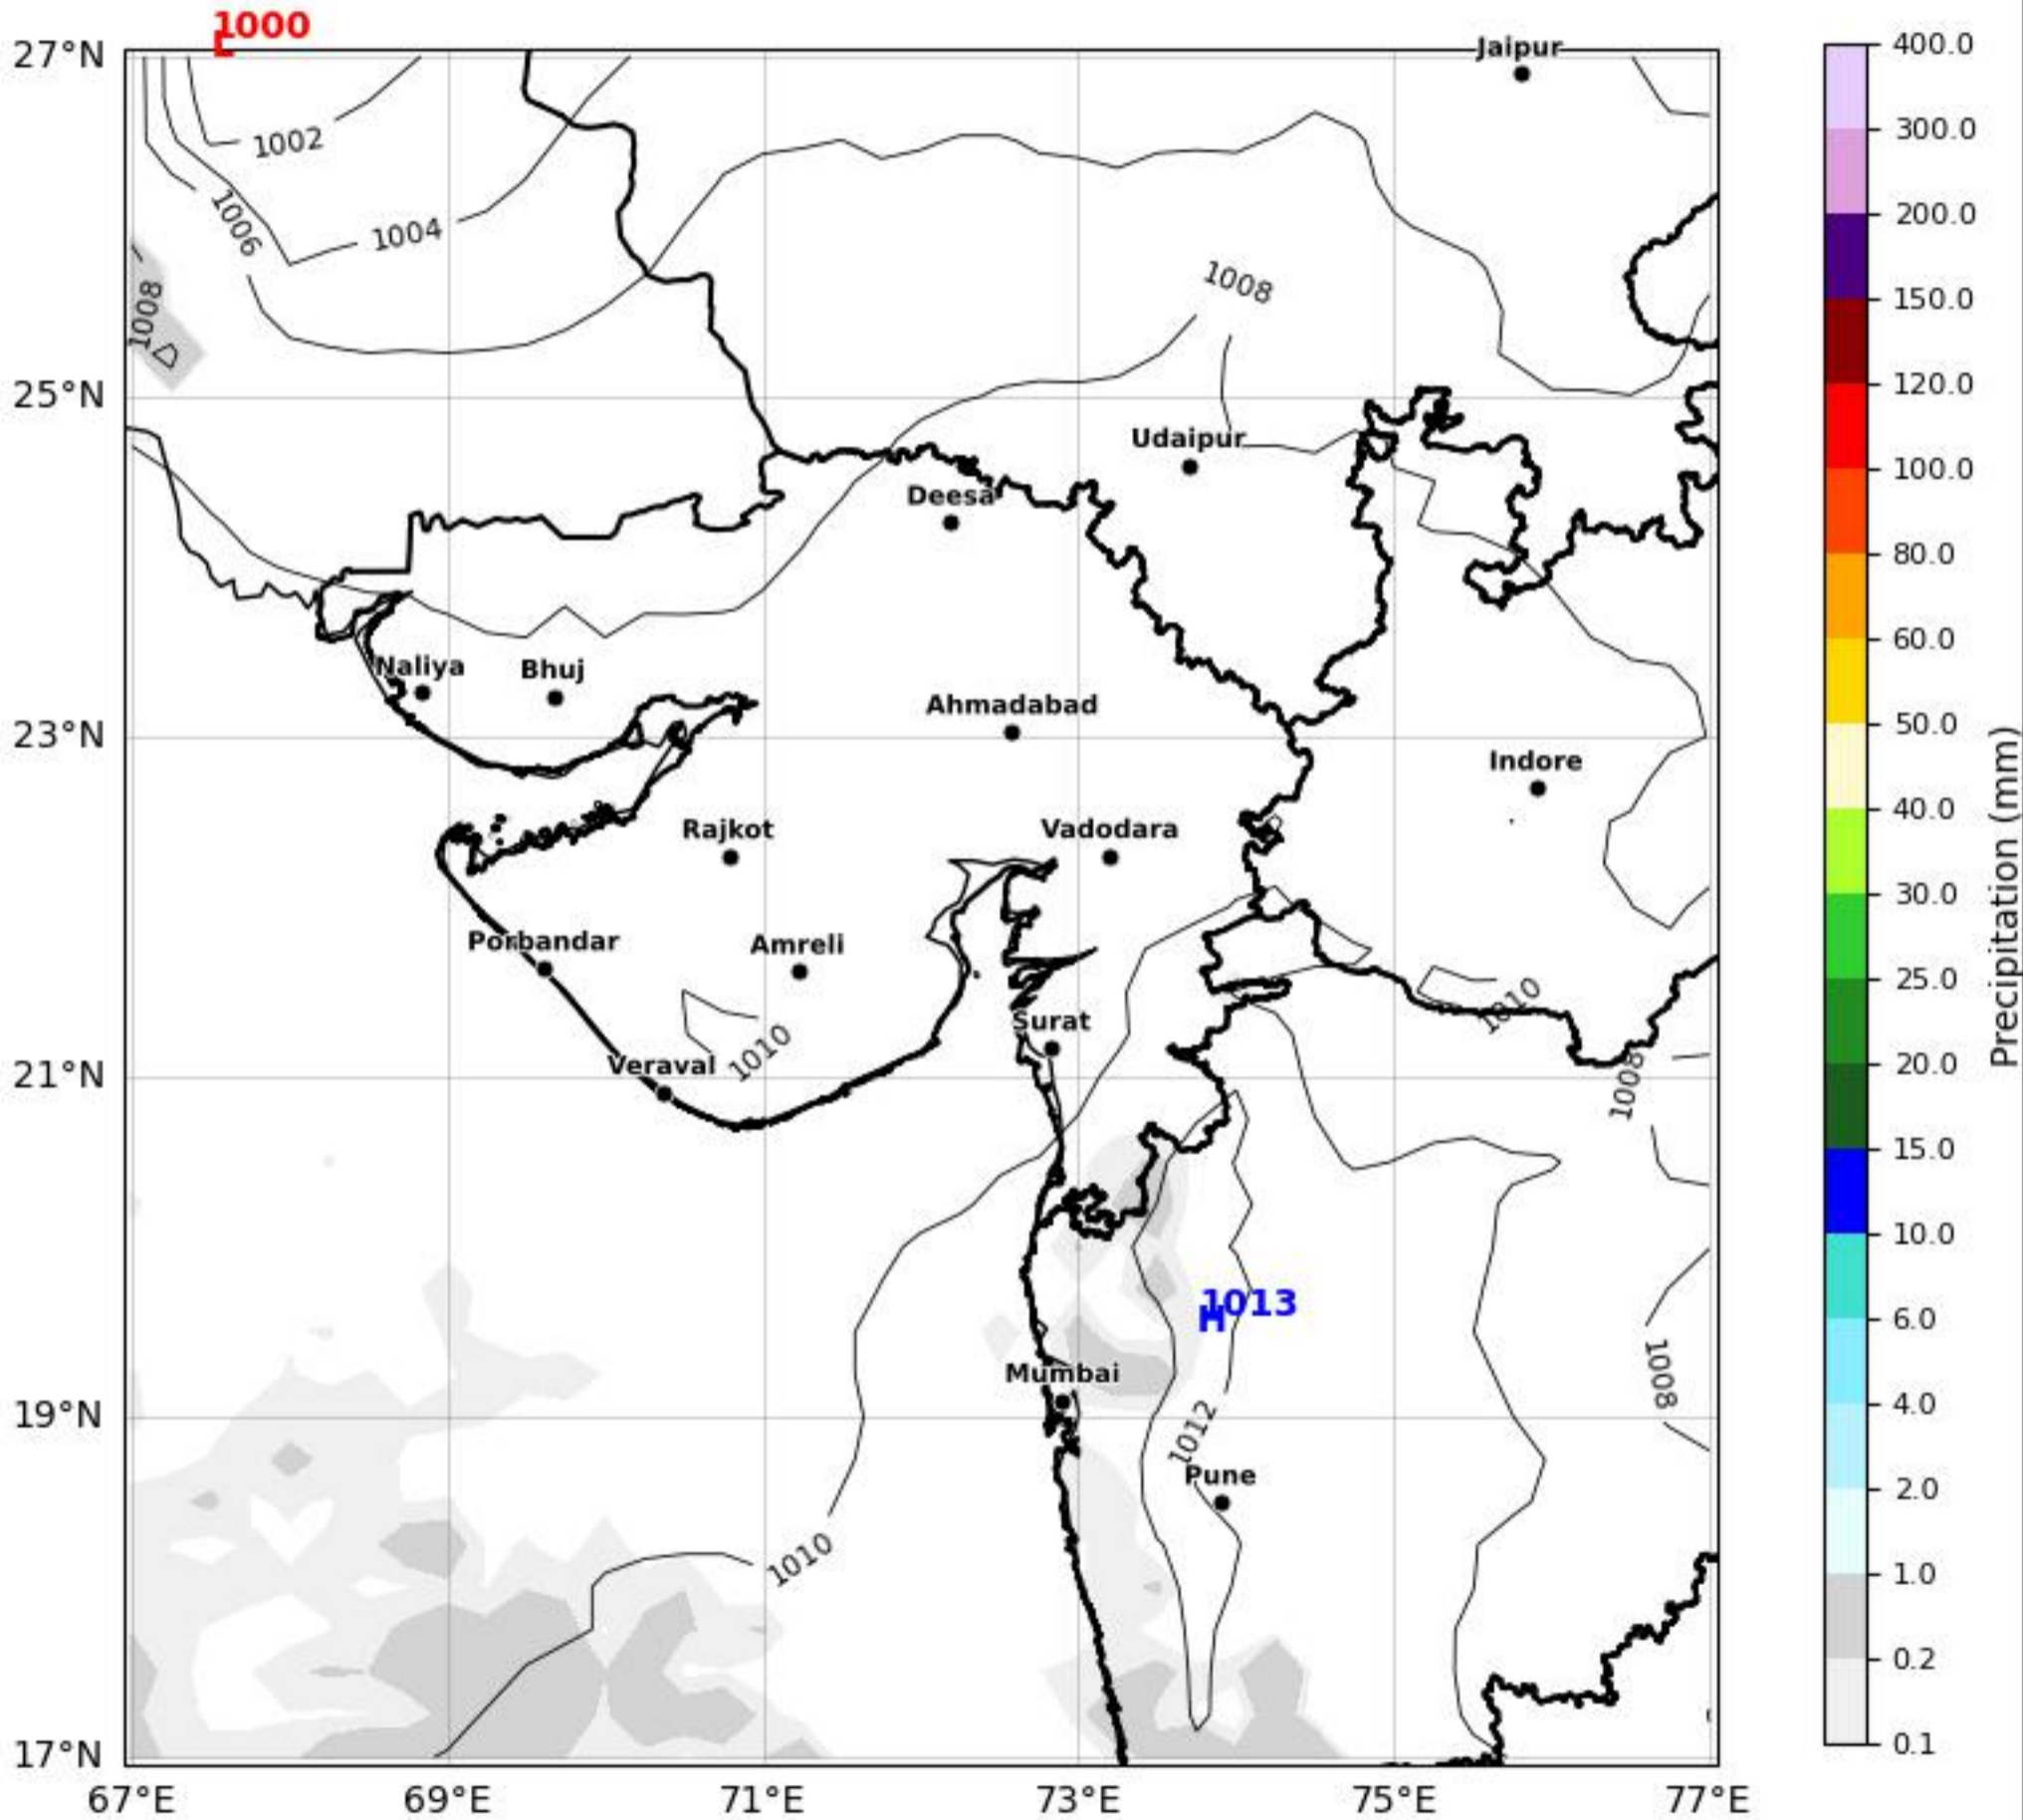

Daily Precipitation Forecast (288 HR) Gujarat & Surrounding Region

Based on 12 May 2026 00Z valid for 24 May 2026 00Z

KOLA - West by gujaratweather.com - Data: ECMWF

KOLA: Kathiawar Ocean & Land Atmosphere - Experimental Weather Mapping Platform

Disclaimer: The images provided by gujaratweather.com are experimental and for informational purposes only. They are not official forecasts. We do not guarantee the accuracy, timeliness, or completeness of these images, which may contain errors due to data download scripts or software limitations. For reliable weather forecasts, Please refer to official agencies such as Indian Meteorological Department or ECMWF. The base map shown does not represent political boundaries.