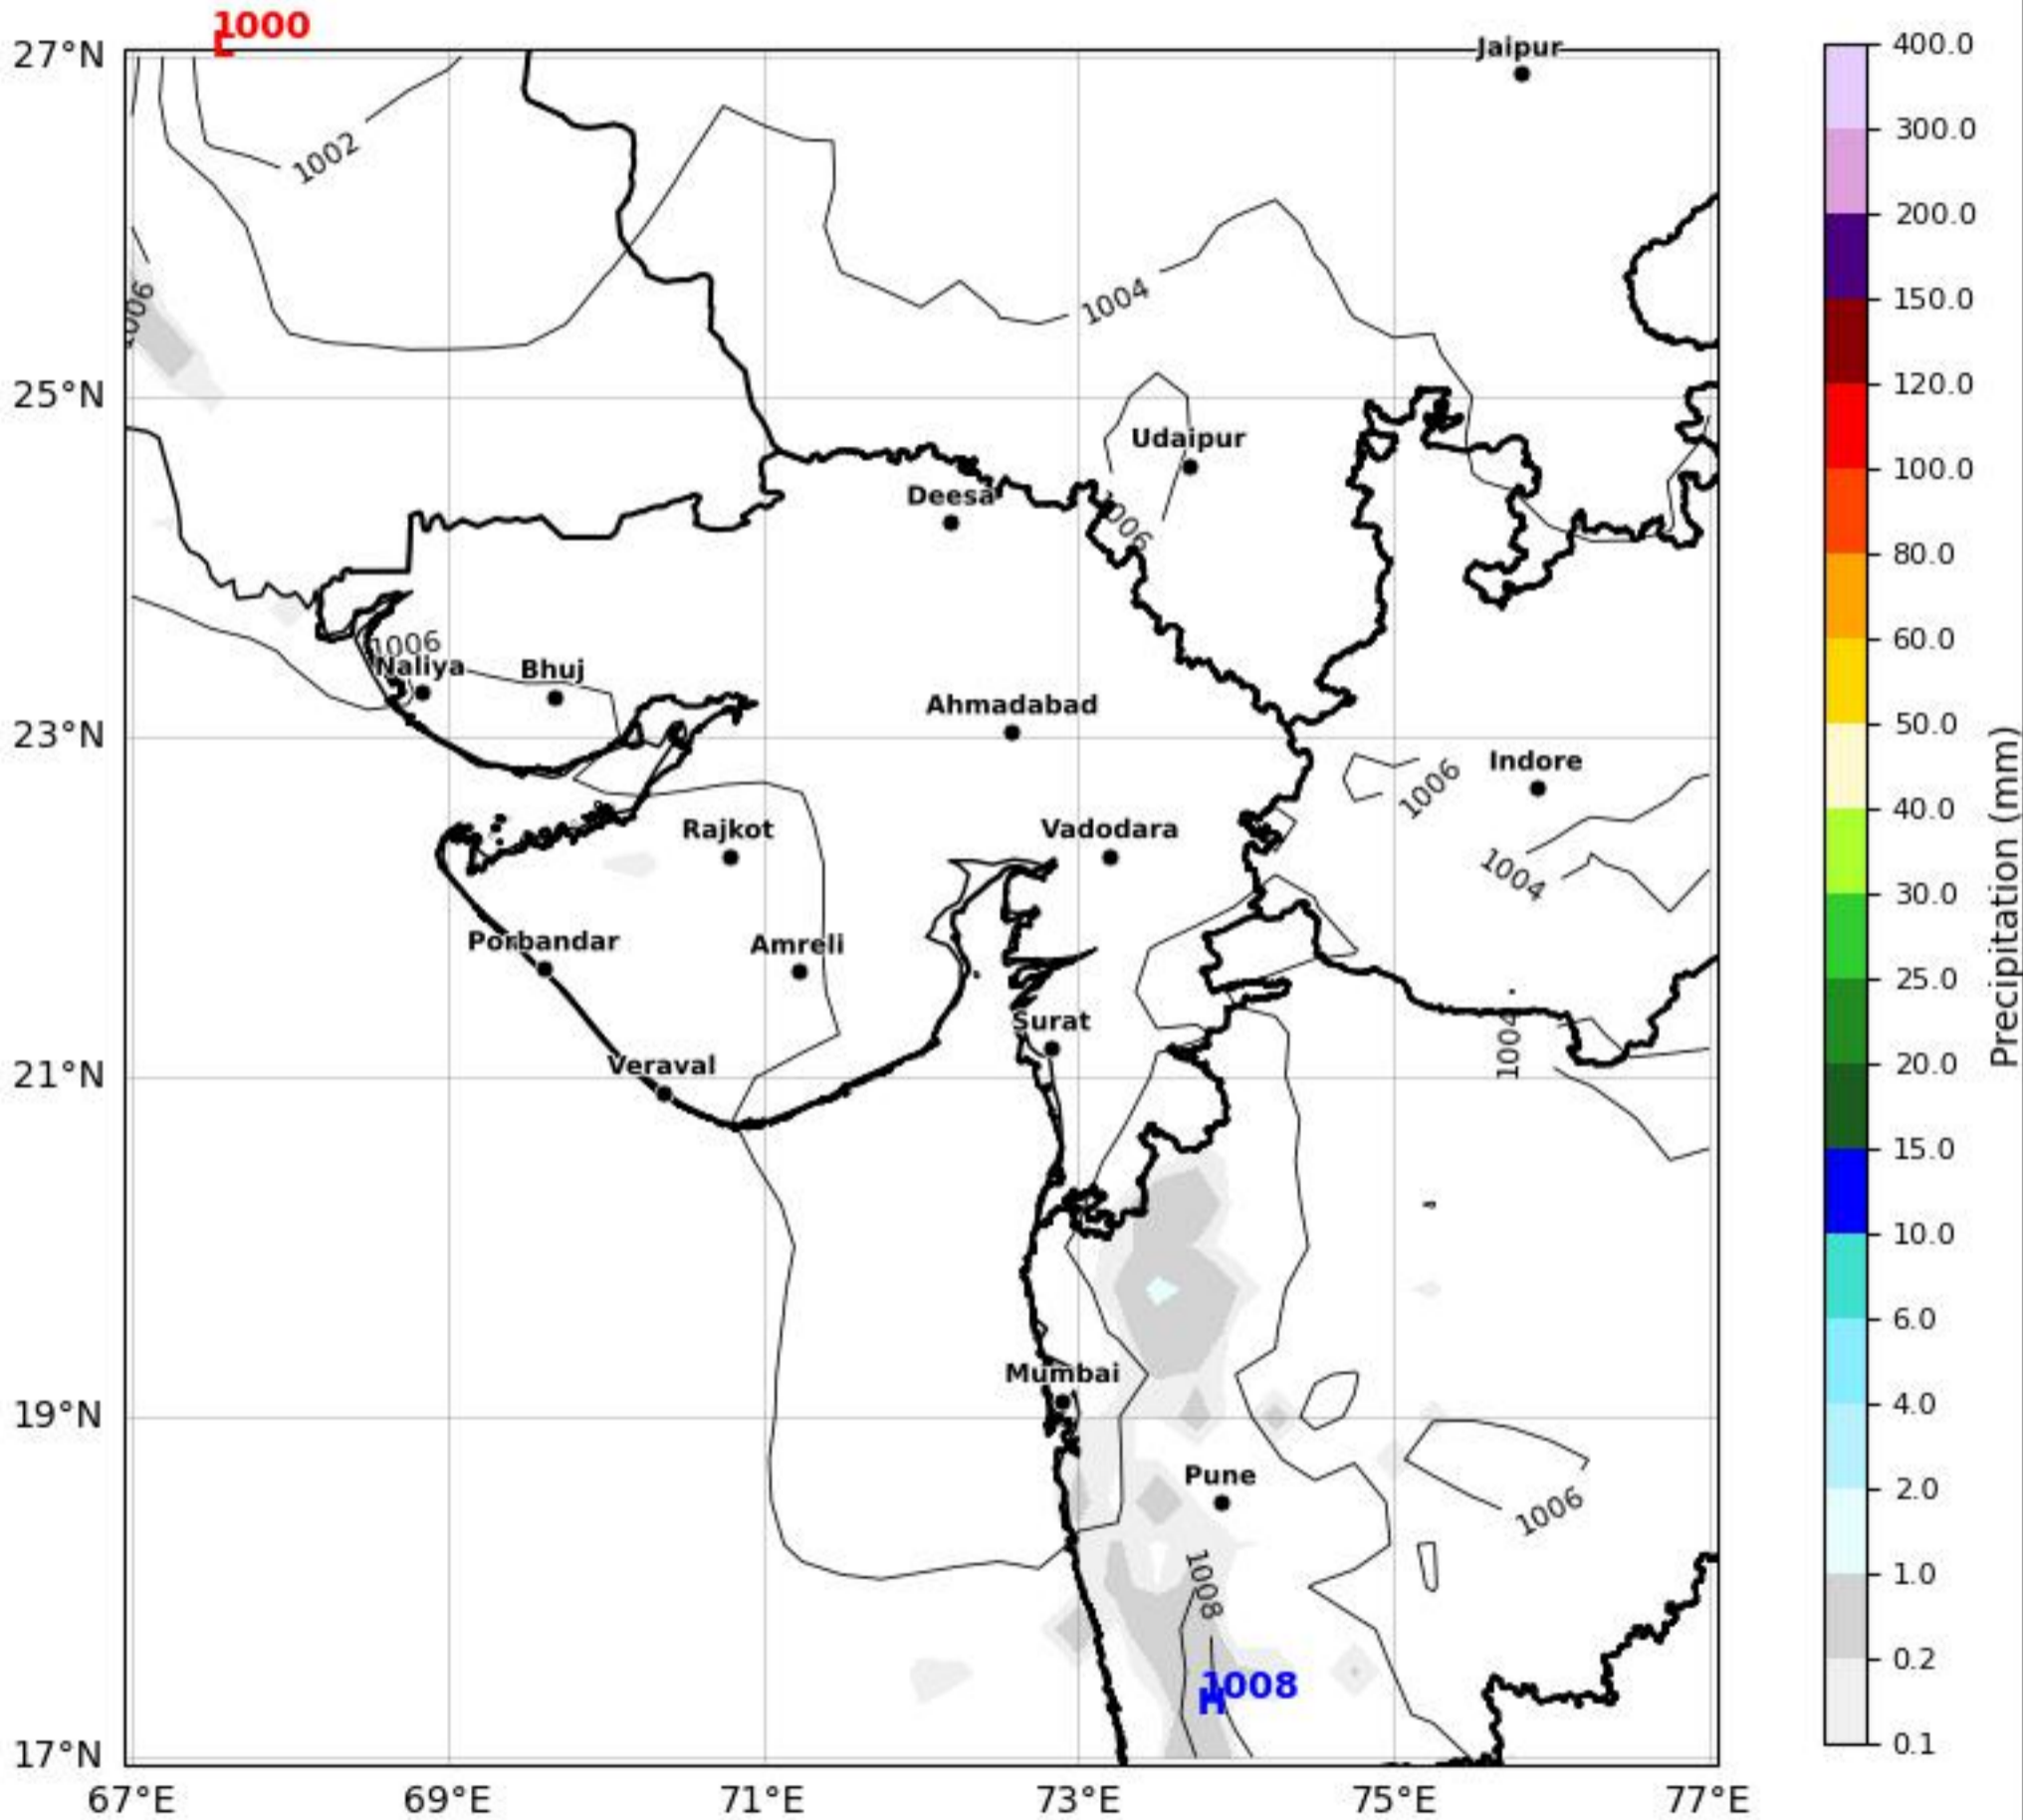

Daily Precipitation Forecast (120 HR)

Gujarat & Surrounding Region

Based on 12 May 2026 00Z valid for 17 May 2026 00Z

KOLA - West by gujaratweather.com - Data: ECMWF

KOLA: Kathiawar Ocean & Land Atmosphere - Experimental Weather Mapping Platform