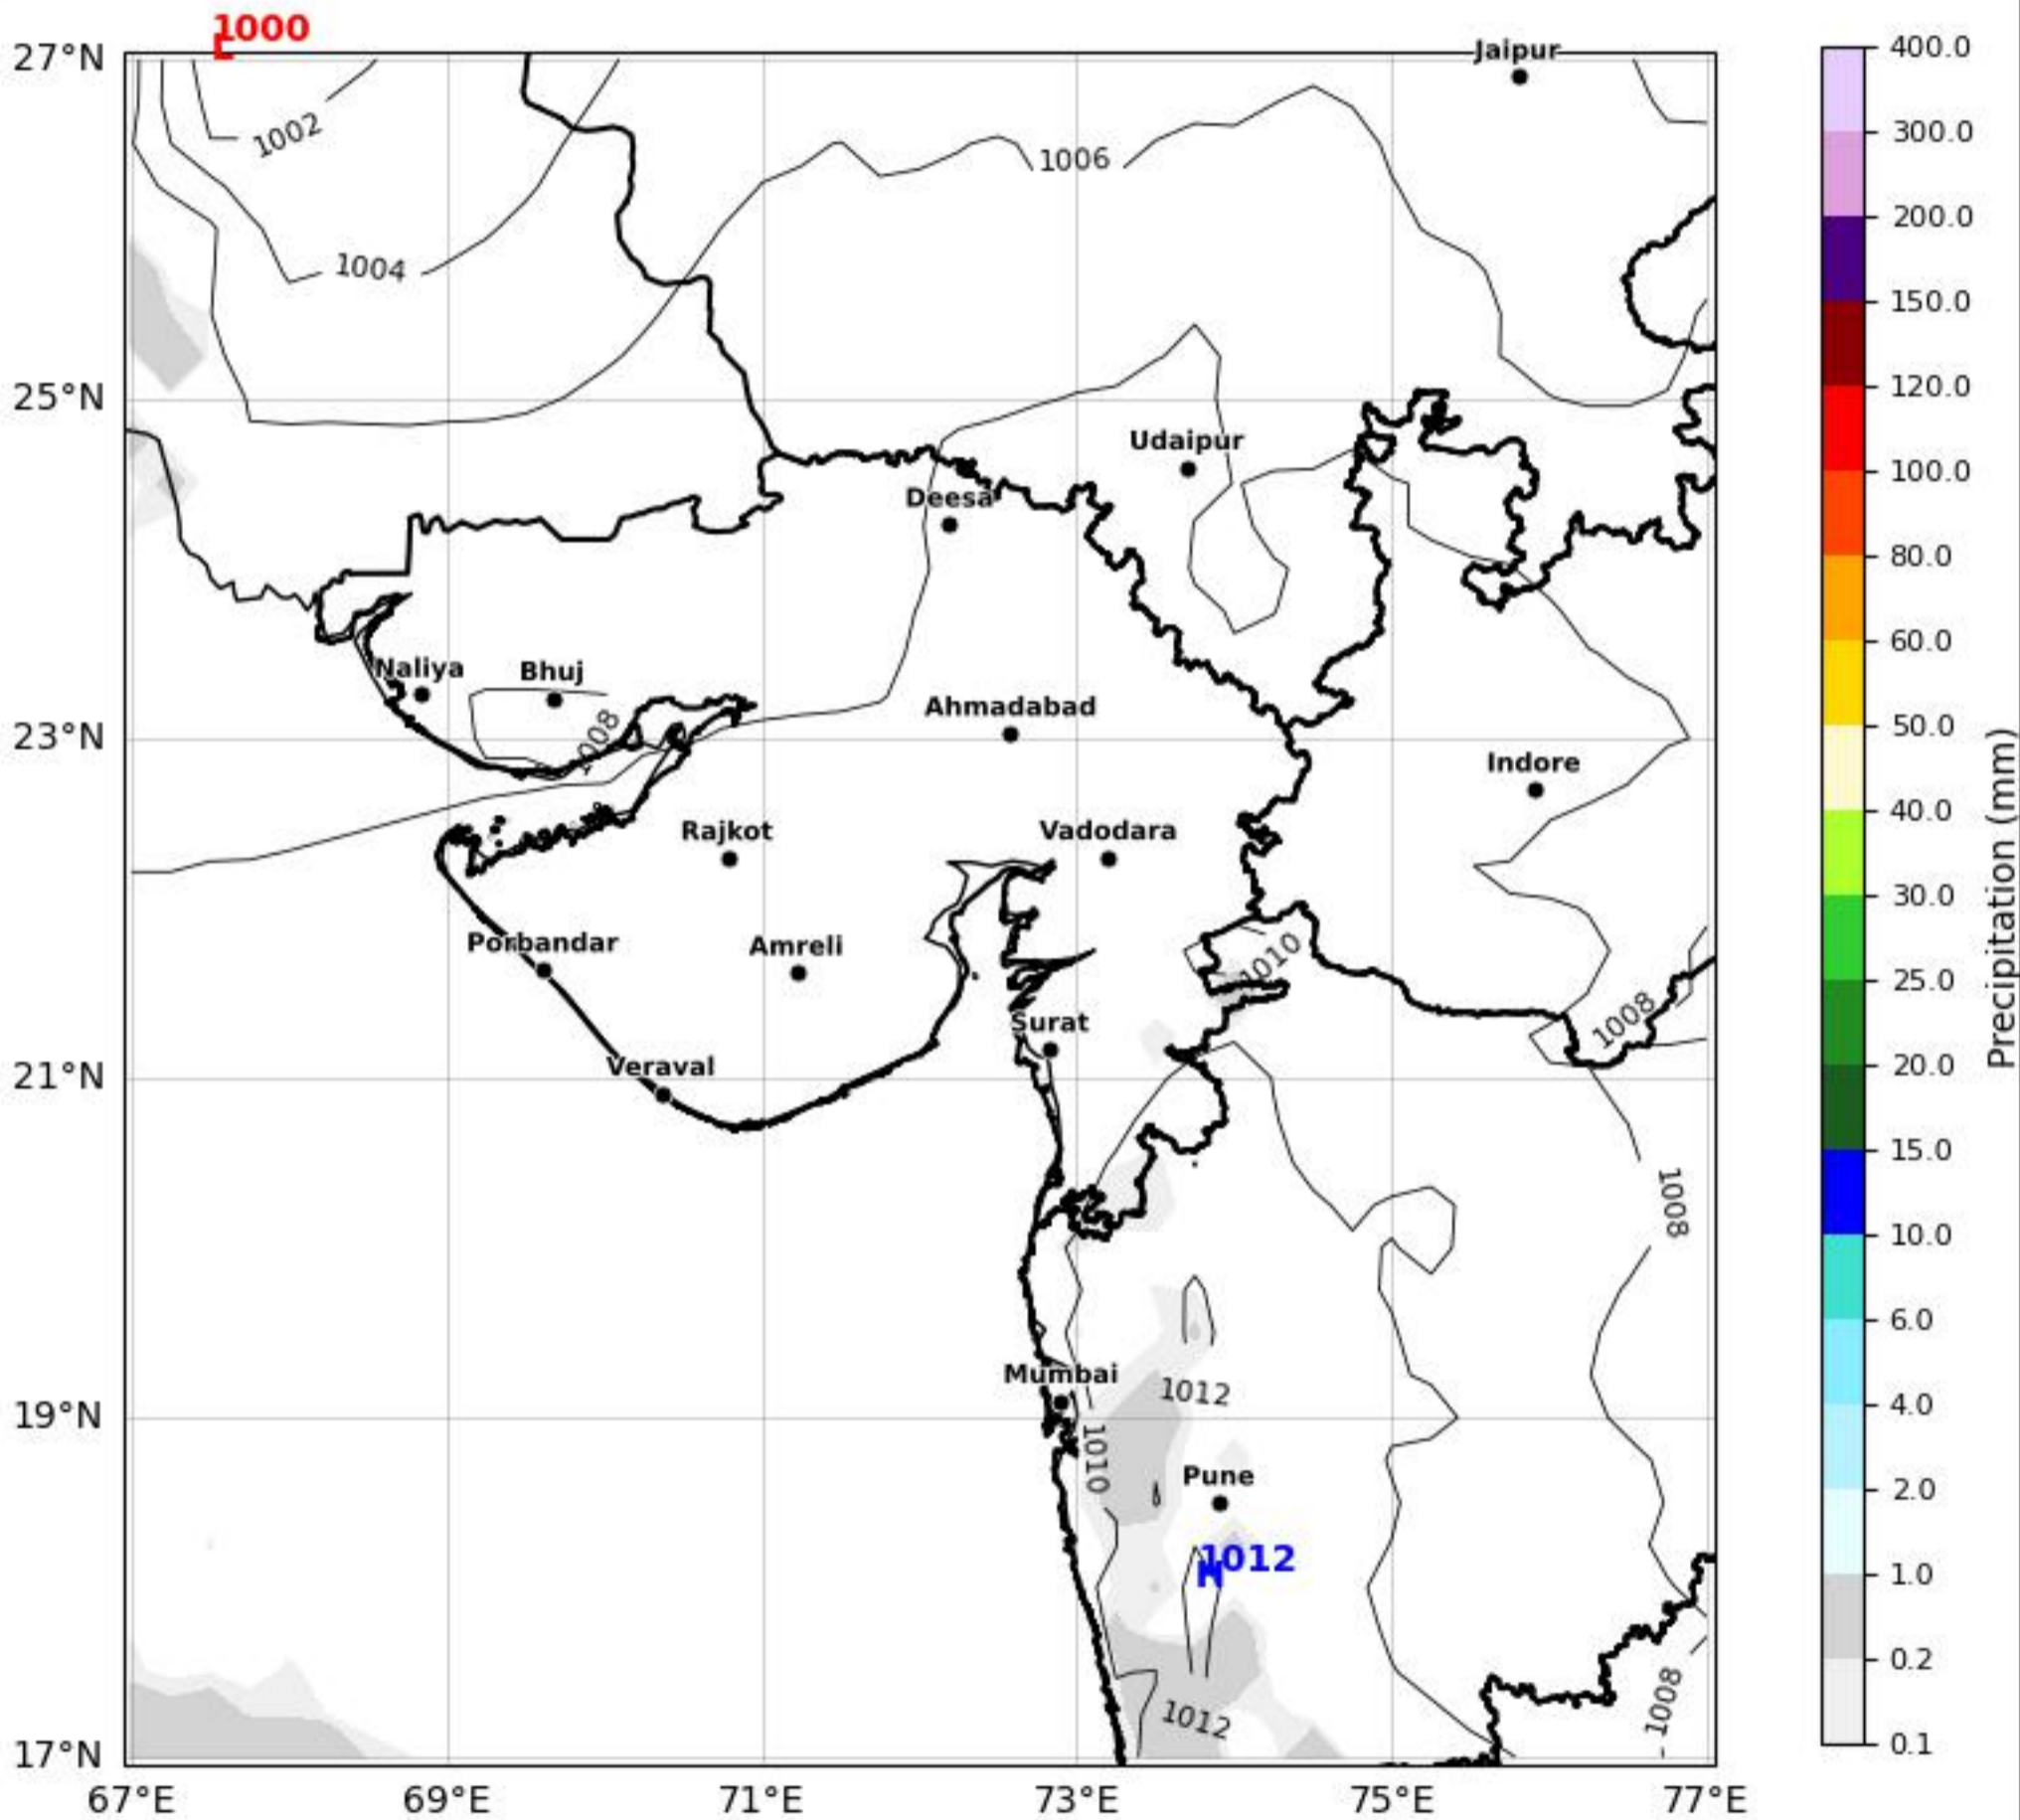

Daily Precipitation Forecast (264 HR) Gujarat & Surrounding Region

Based on 12 May 2026 00Z valid for 23 May 2026 00Z

KOLA - West by gujaratweather.com - Data: ECMWF

KOLA: Kathiawar Ocean & Land Atmosphere - Experimental Weather Mapping Platform

Disclaimer: The images provided by gujaratweather.com are experimental and for informational purposes only. They are not official forecasts. We do not guarantee the accuracy, timeliness, or completeness of these images, which may contain errors due to data download scripts or software limitations. For reliable weather forecasts, Please refer to official agencies such as Indian Meteorological Department or ECMWF. The base map shown does not represent political boundaries.