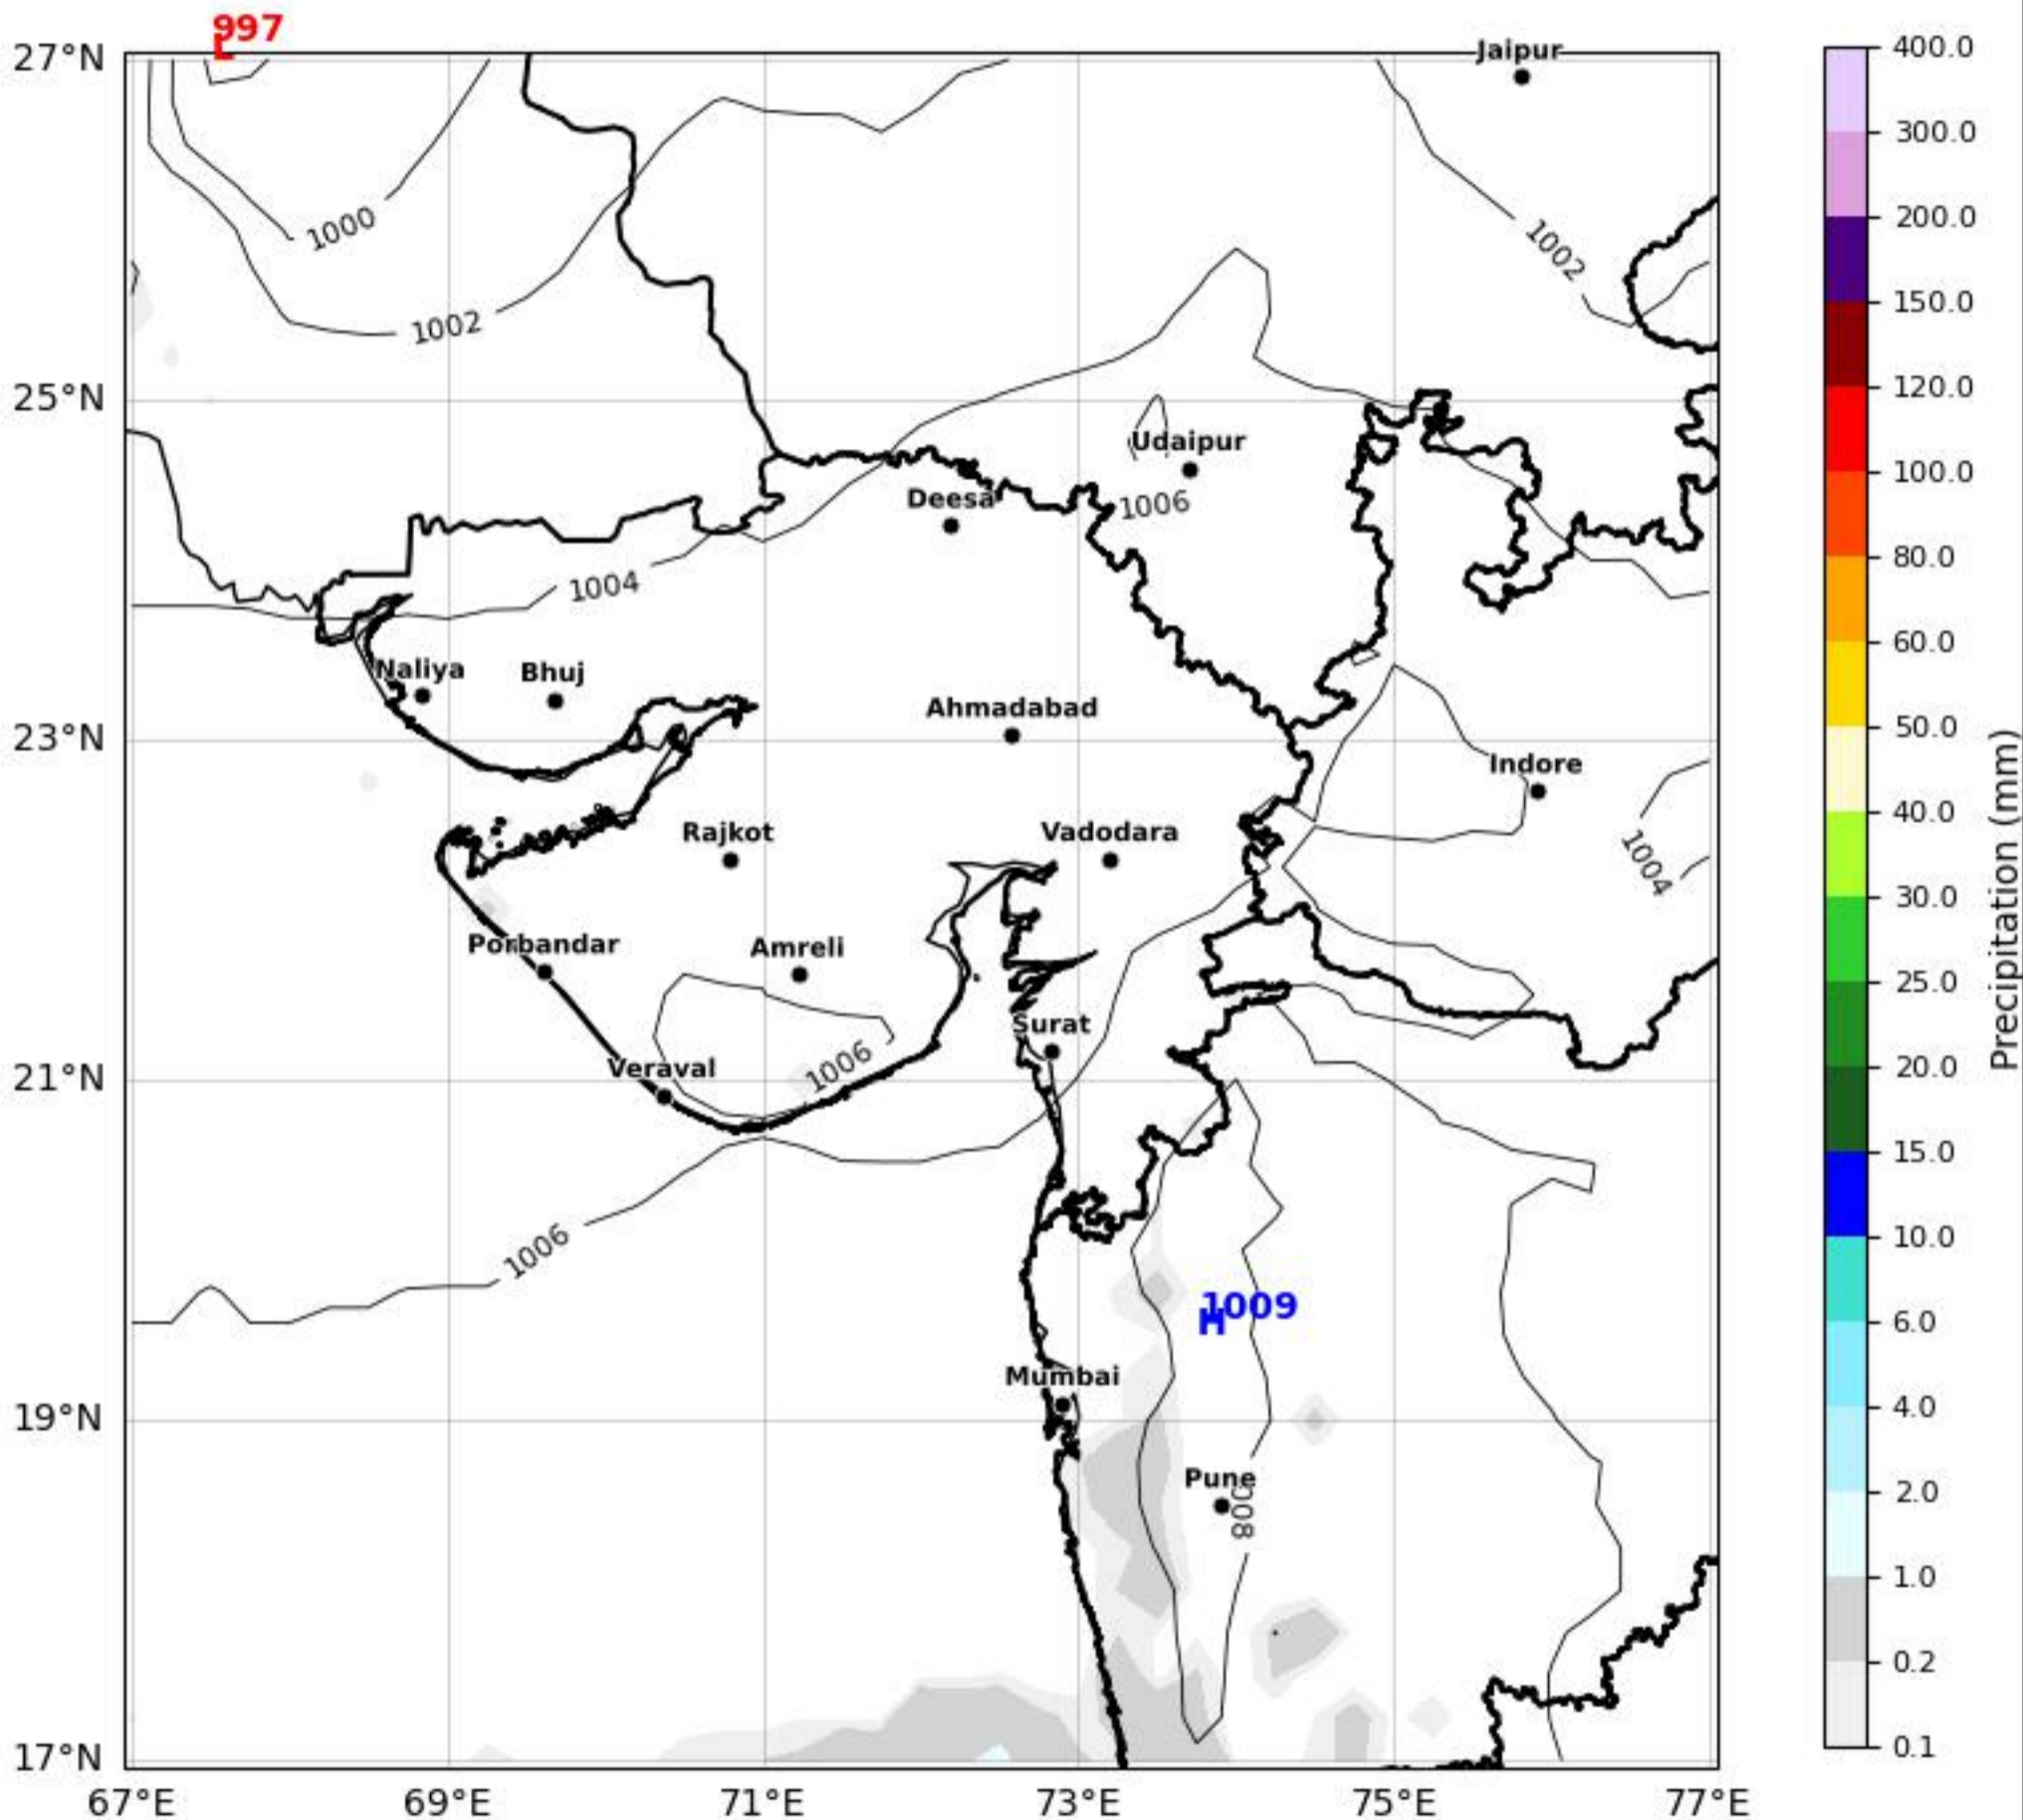

Daily Precipitation Forecast (216 HR) Gujarat & Surrounding Region

Based on 12 May 2026 00Z valid for 21 May 2026 00Z

KOLA - West by gujaratweather.com - Data: ECMWF

KOLA: Kathiawar Ocean & Land Atmosphere - Experimental Weather Mapping Platform

Disclaimer: The images provided by gujaratweather.com are experimental and for informational purposes only. They are not official forecasts. We do not guarantee the accuracy, timeliness, or completeness of these images, which may contain errors due to data download scripts or software limitations. For reliable weather forecasts, Please refer to official agencies such as Indian Meteorological Department or ECMWF. The base map shown does not represent political boundaries.