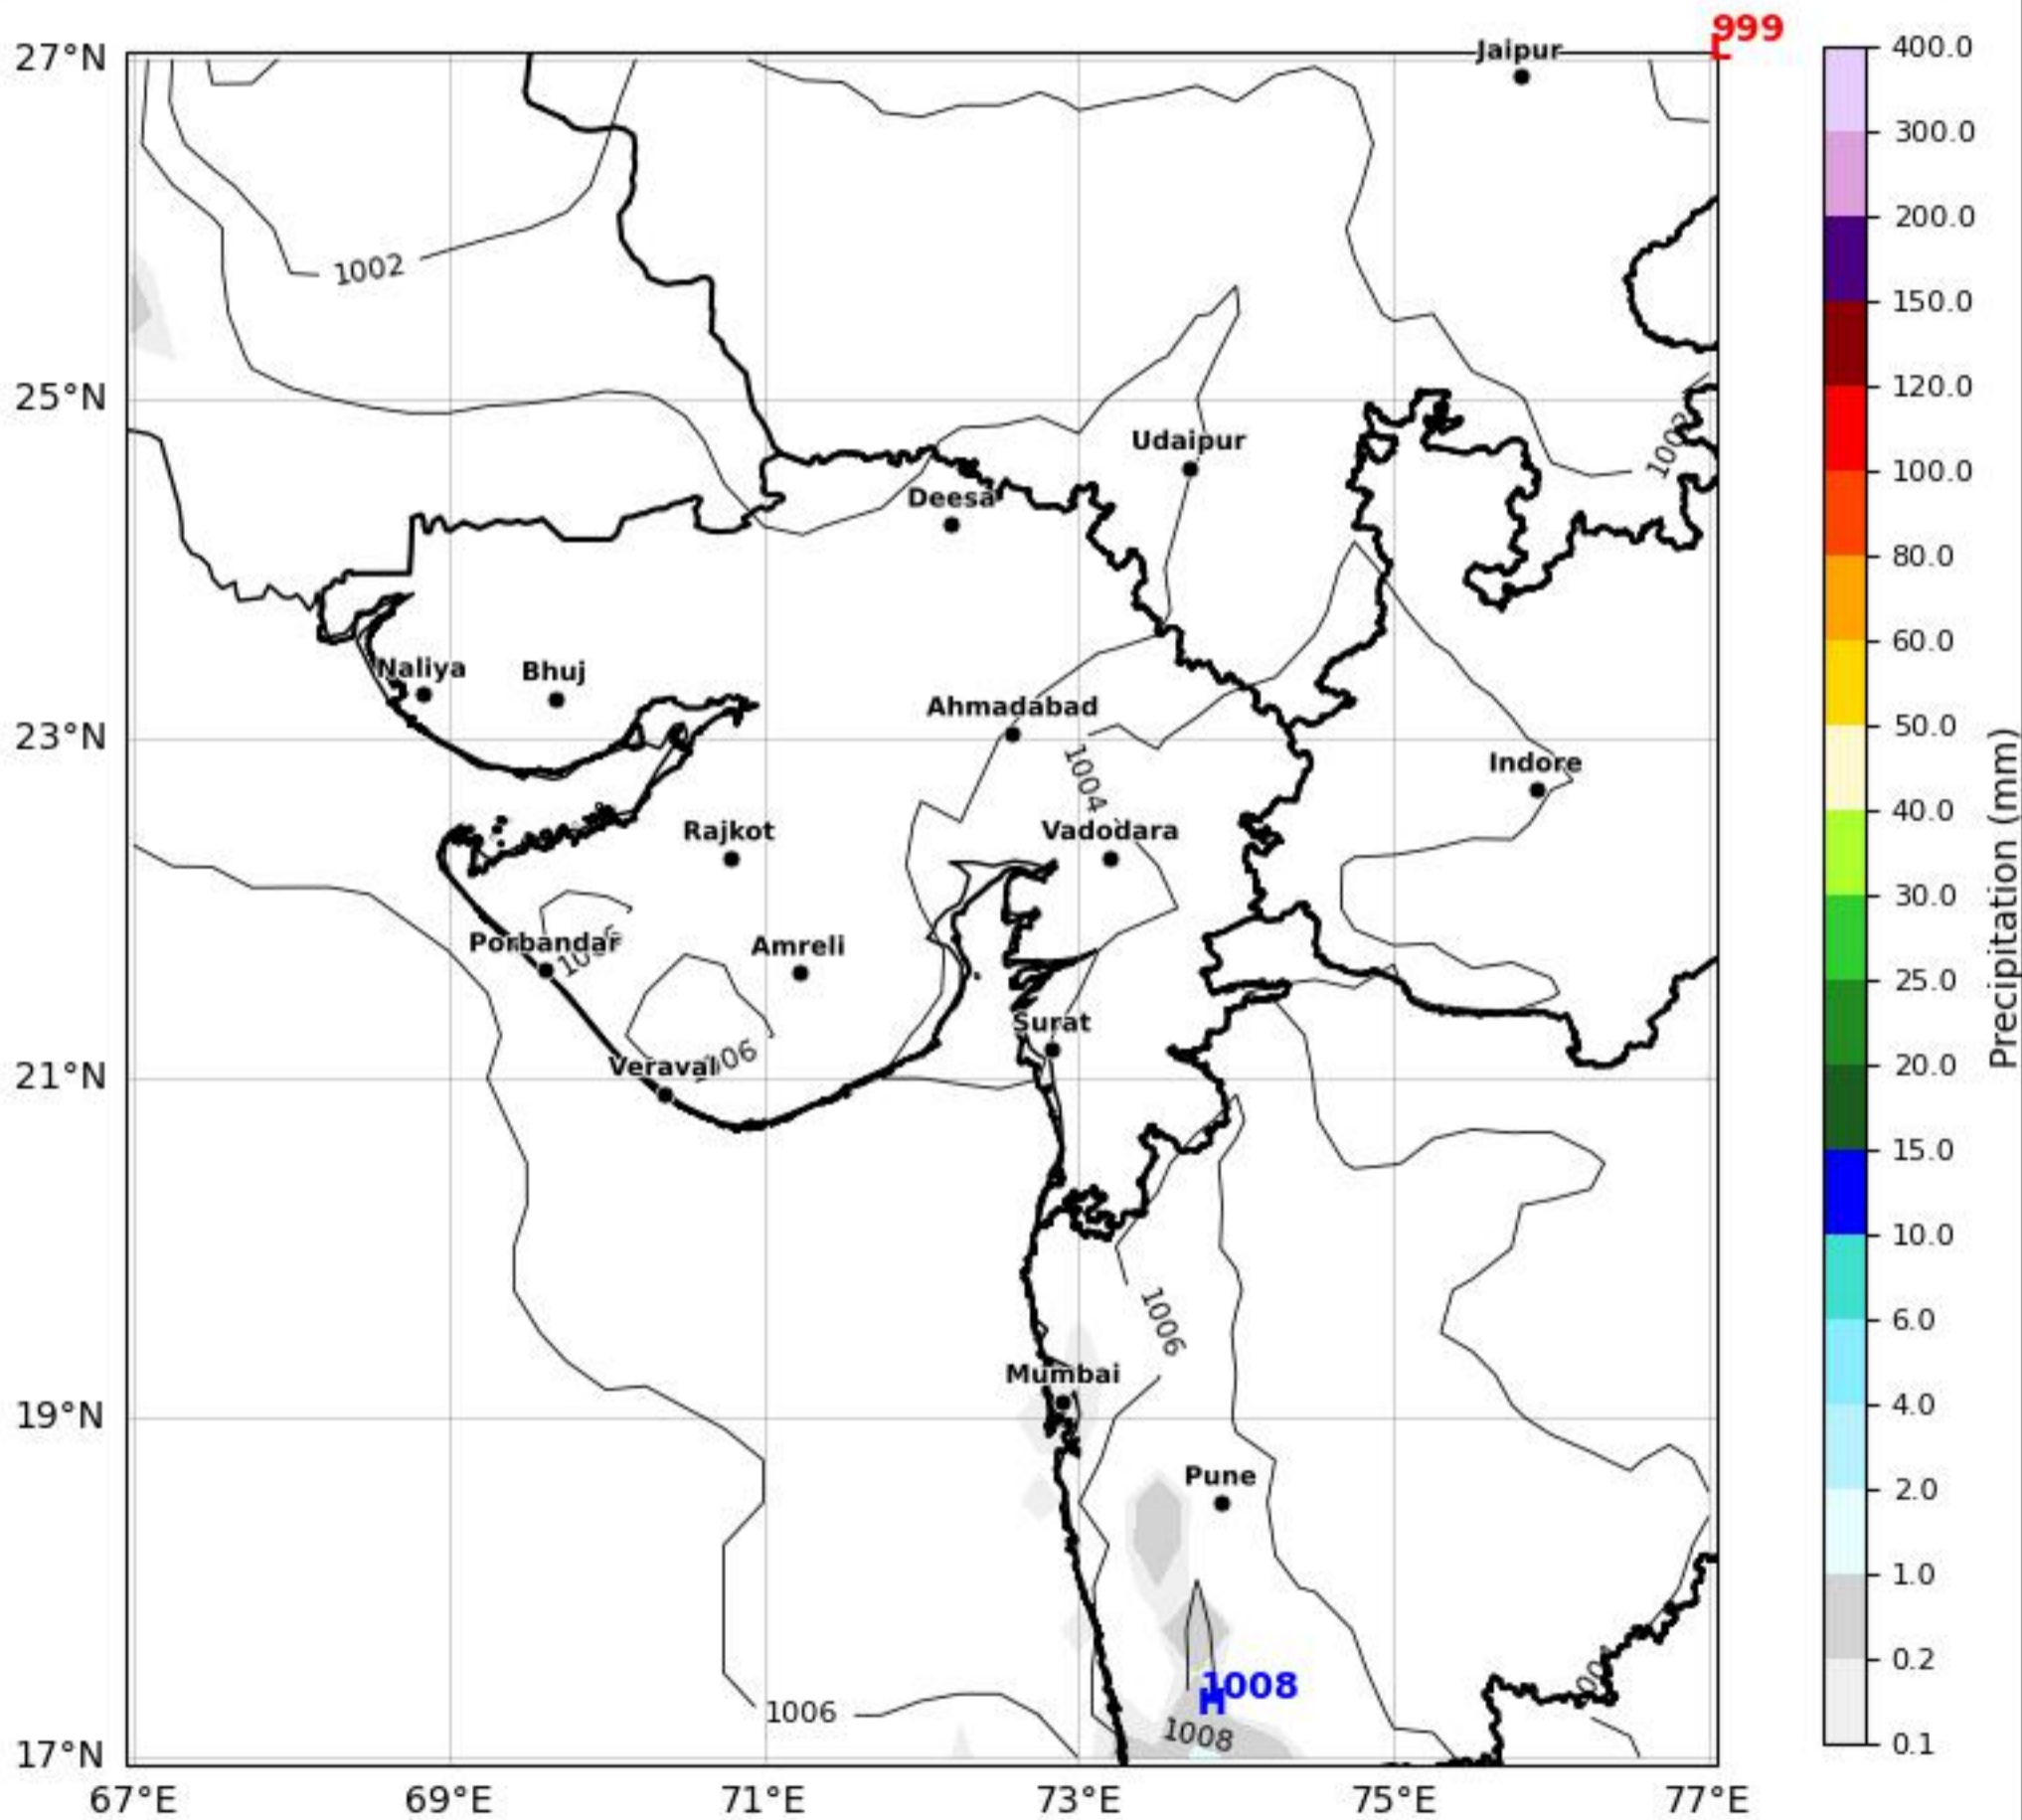

Daily Precipitation Forecast (144 HR)

Gujarat & Surrounding Region

Based on 12 May 2026 00Z valid for 18 May 2026 00Z

KOLA - West by gujaratweather.com - Data: ECMWF

KOLA: Kathiawar Ocean & Land Atmosphere - Experimental Weather Mapping Platform