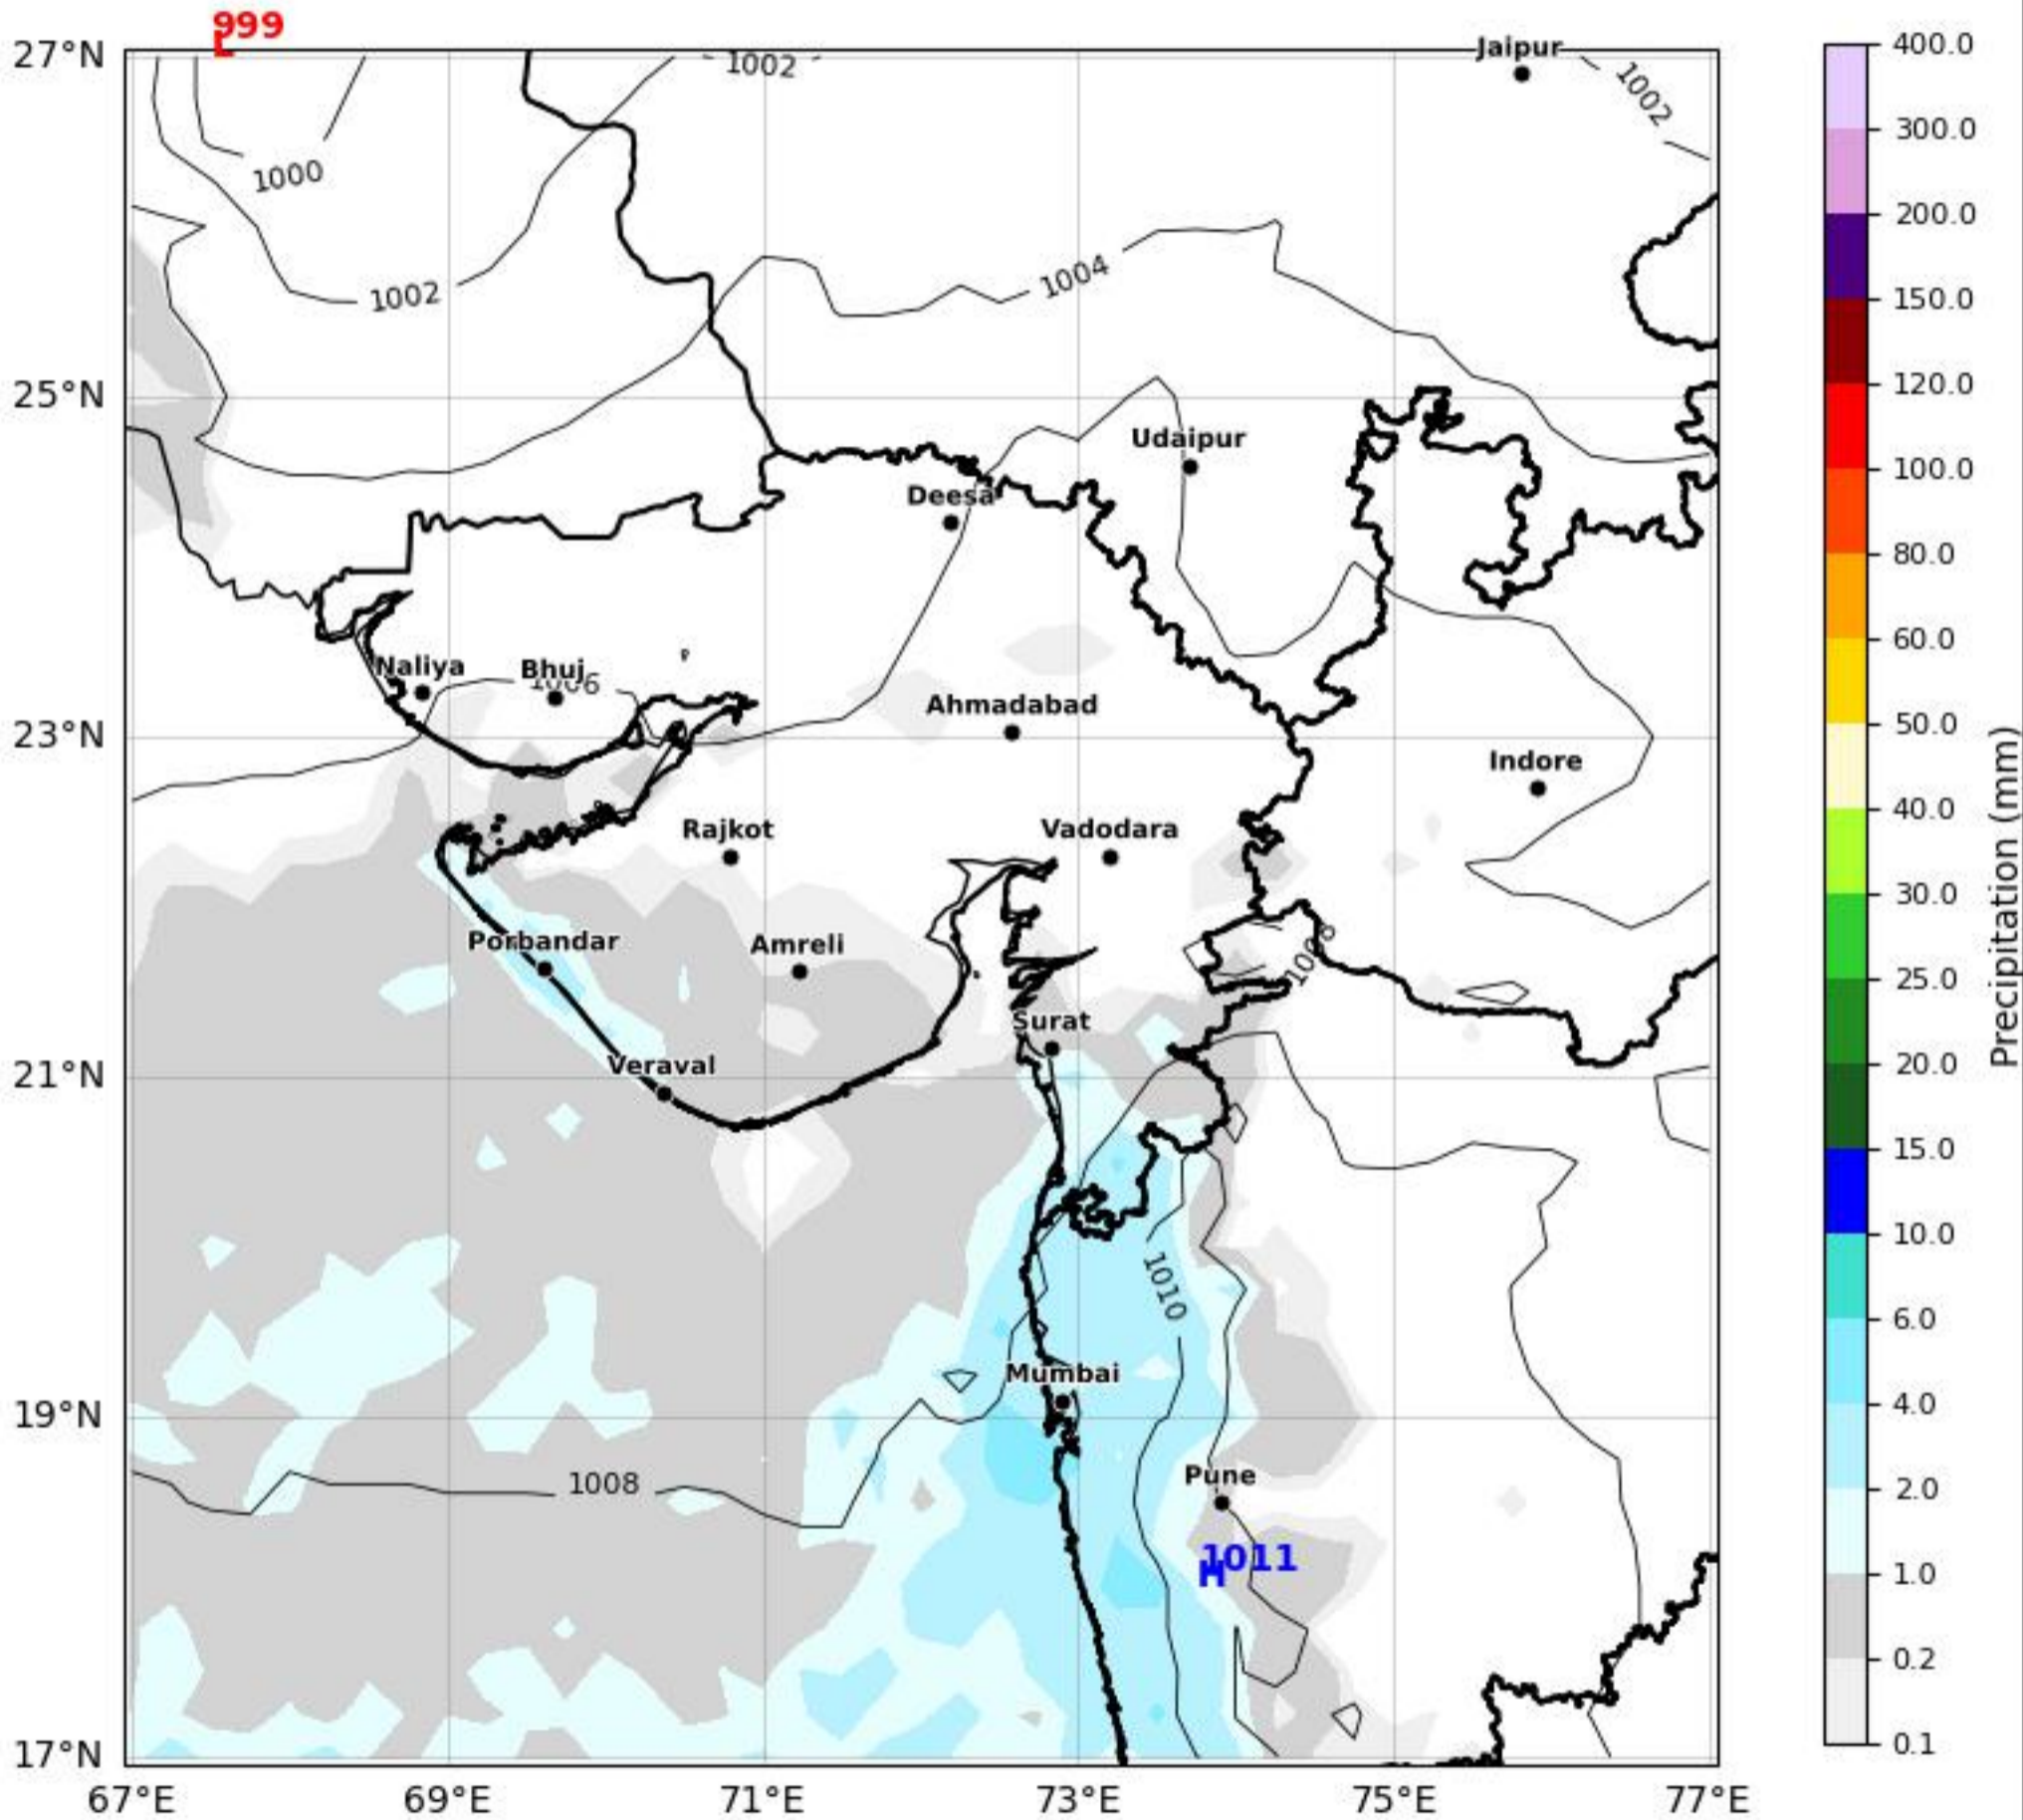

Daily Precipitation Forecast (360 HR)

Gujarat & Surrounding Region

Based on 12 May 2026 00Z valid for 27 May 2026 00Z

KOLA - West by gujaratweather.com - Data: ECMWF

KOLA: Kathiawar Ocean & Land Atmosphere - Experimental Weather Mapping Platform

Disclaimer: The images provided by gujaratweather.com are experimental and for informational purposes only. They are not official forecasts. We do not guarantee the accuracy, timeliness, or completeness of these images, which may contain errors due to data download scripts or software limitations. For reliable weather forecasts, Please refer to official agencies such as Indian Meteorological Department or ECMWF. The base map shown does not represent political boundaries.