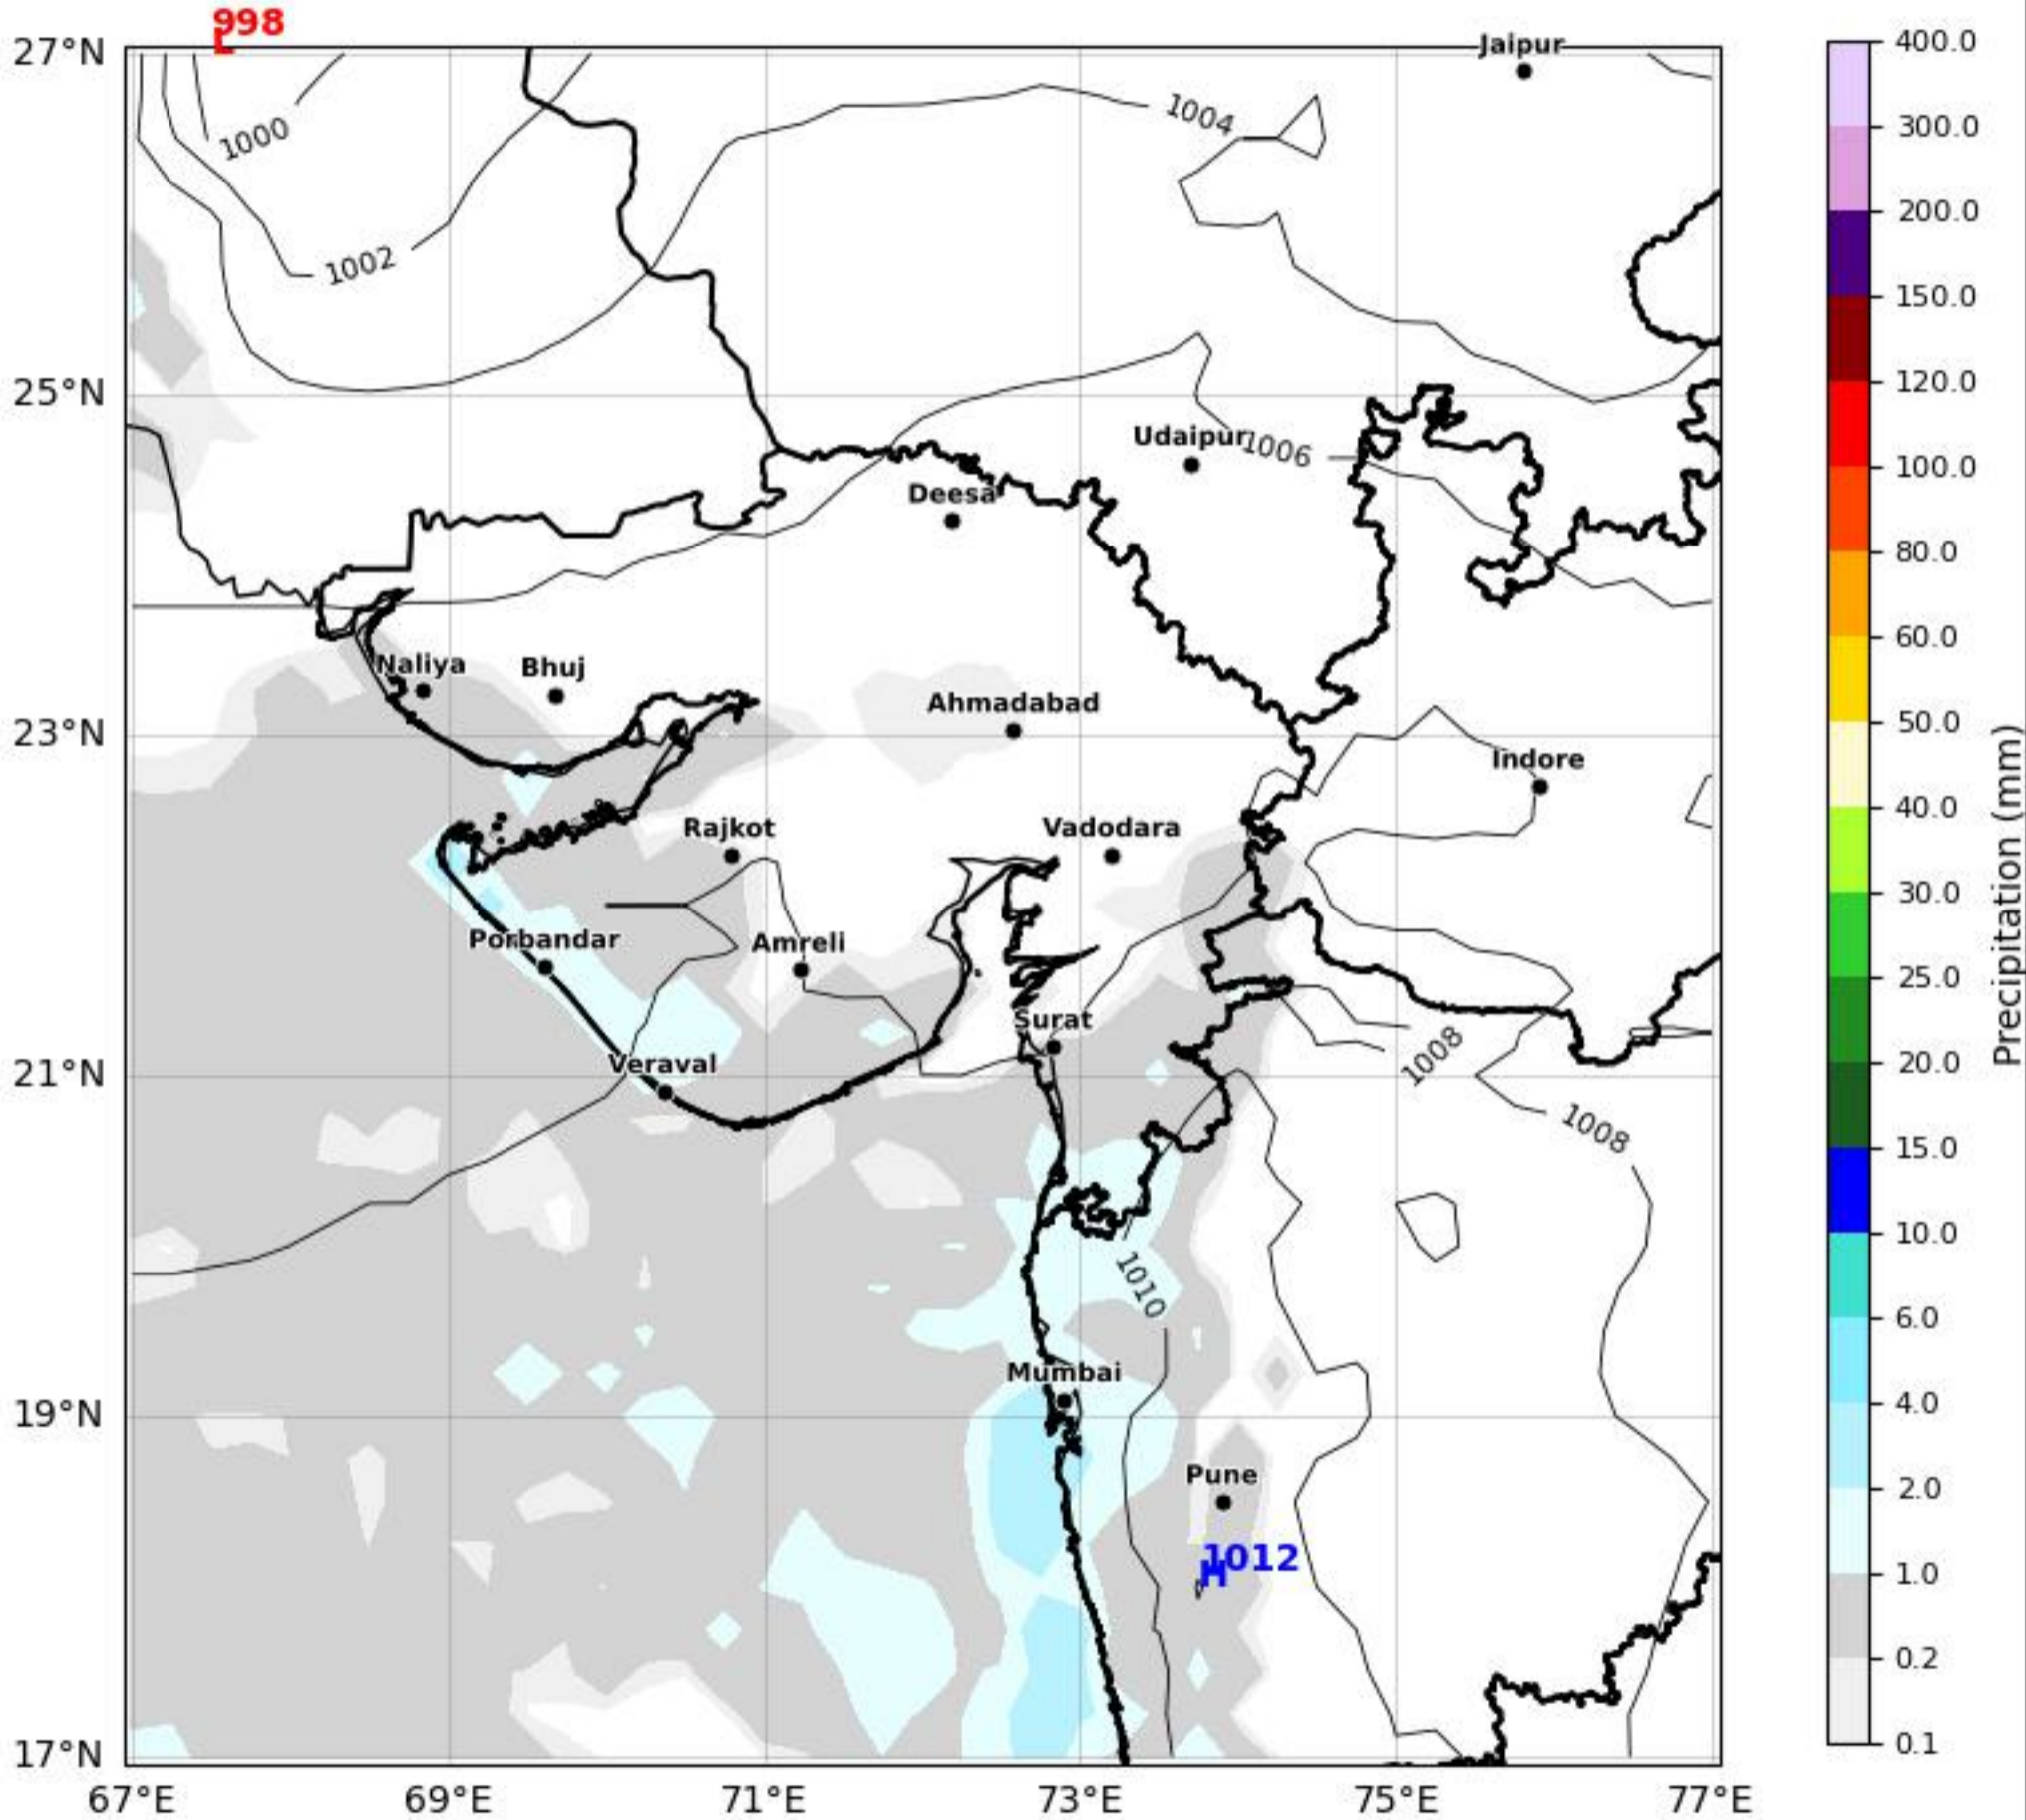

Daily Precipitation Forecast (336 HR)

Gujarat & Surrounding Region

Based on 12 May 2026 00Z valid for 26 May 2026 00Z

KOLA - West by gujaratweather.com - Data: ECMWF

KOLA: Kathiawar Ocean & Land Atmosphere - Experimental Weather Mapping Platform

Disclaimer: The images provided by gujaratweather.com are experimental and for informational purposes only. They are not official forecasts. We do not guarantee the accuracy, timeliness, or completeness of these images, which may contain errors due to data download scripts or software limitations. For reliable weather forecasts, Please refer to official agencies such as Indian Meteorological Department or ECMWF. The base map shown does not represent political boundaries.