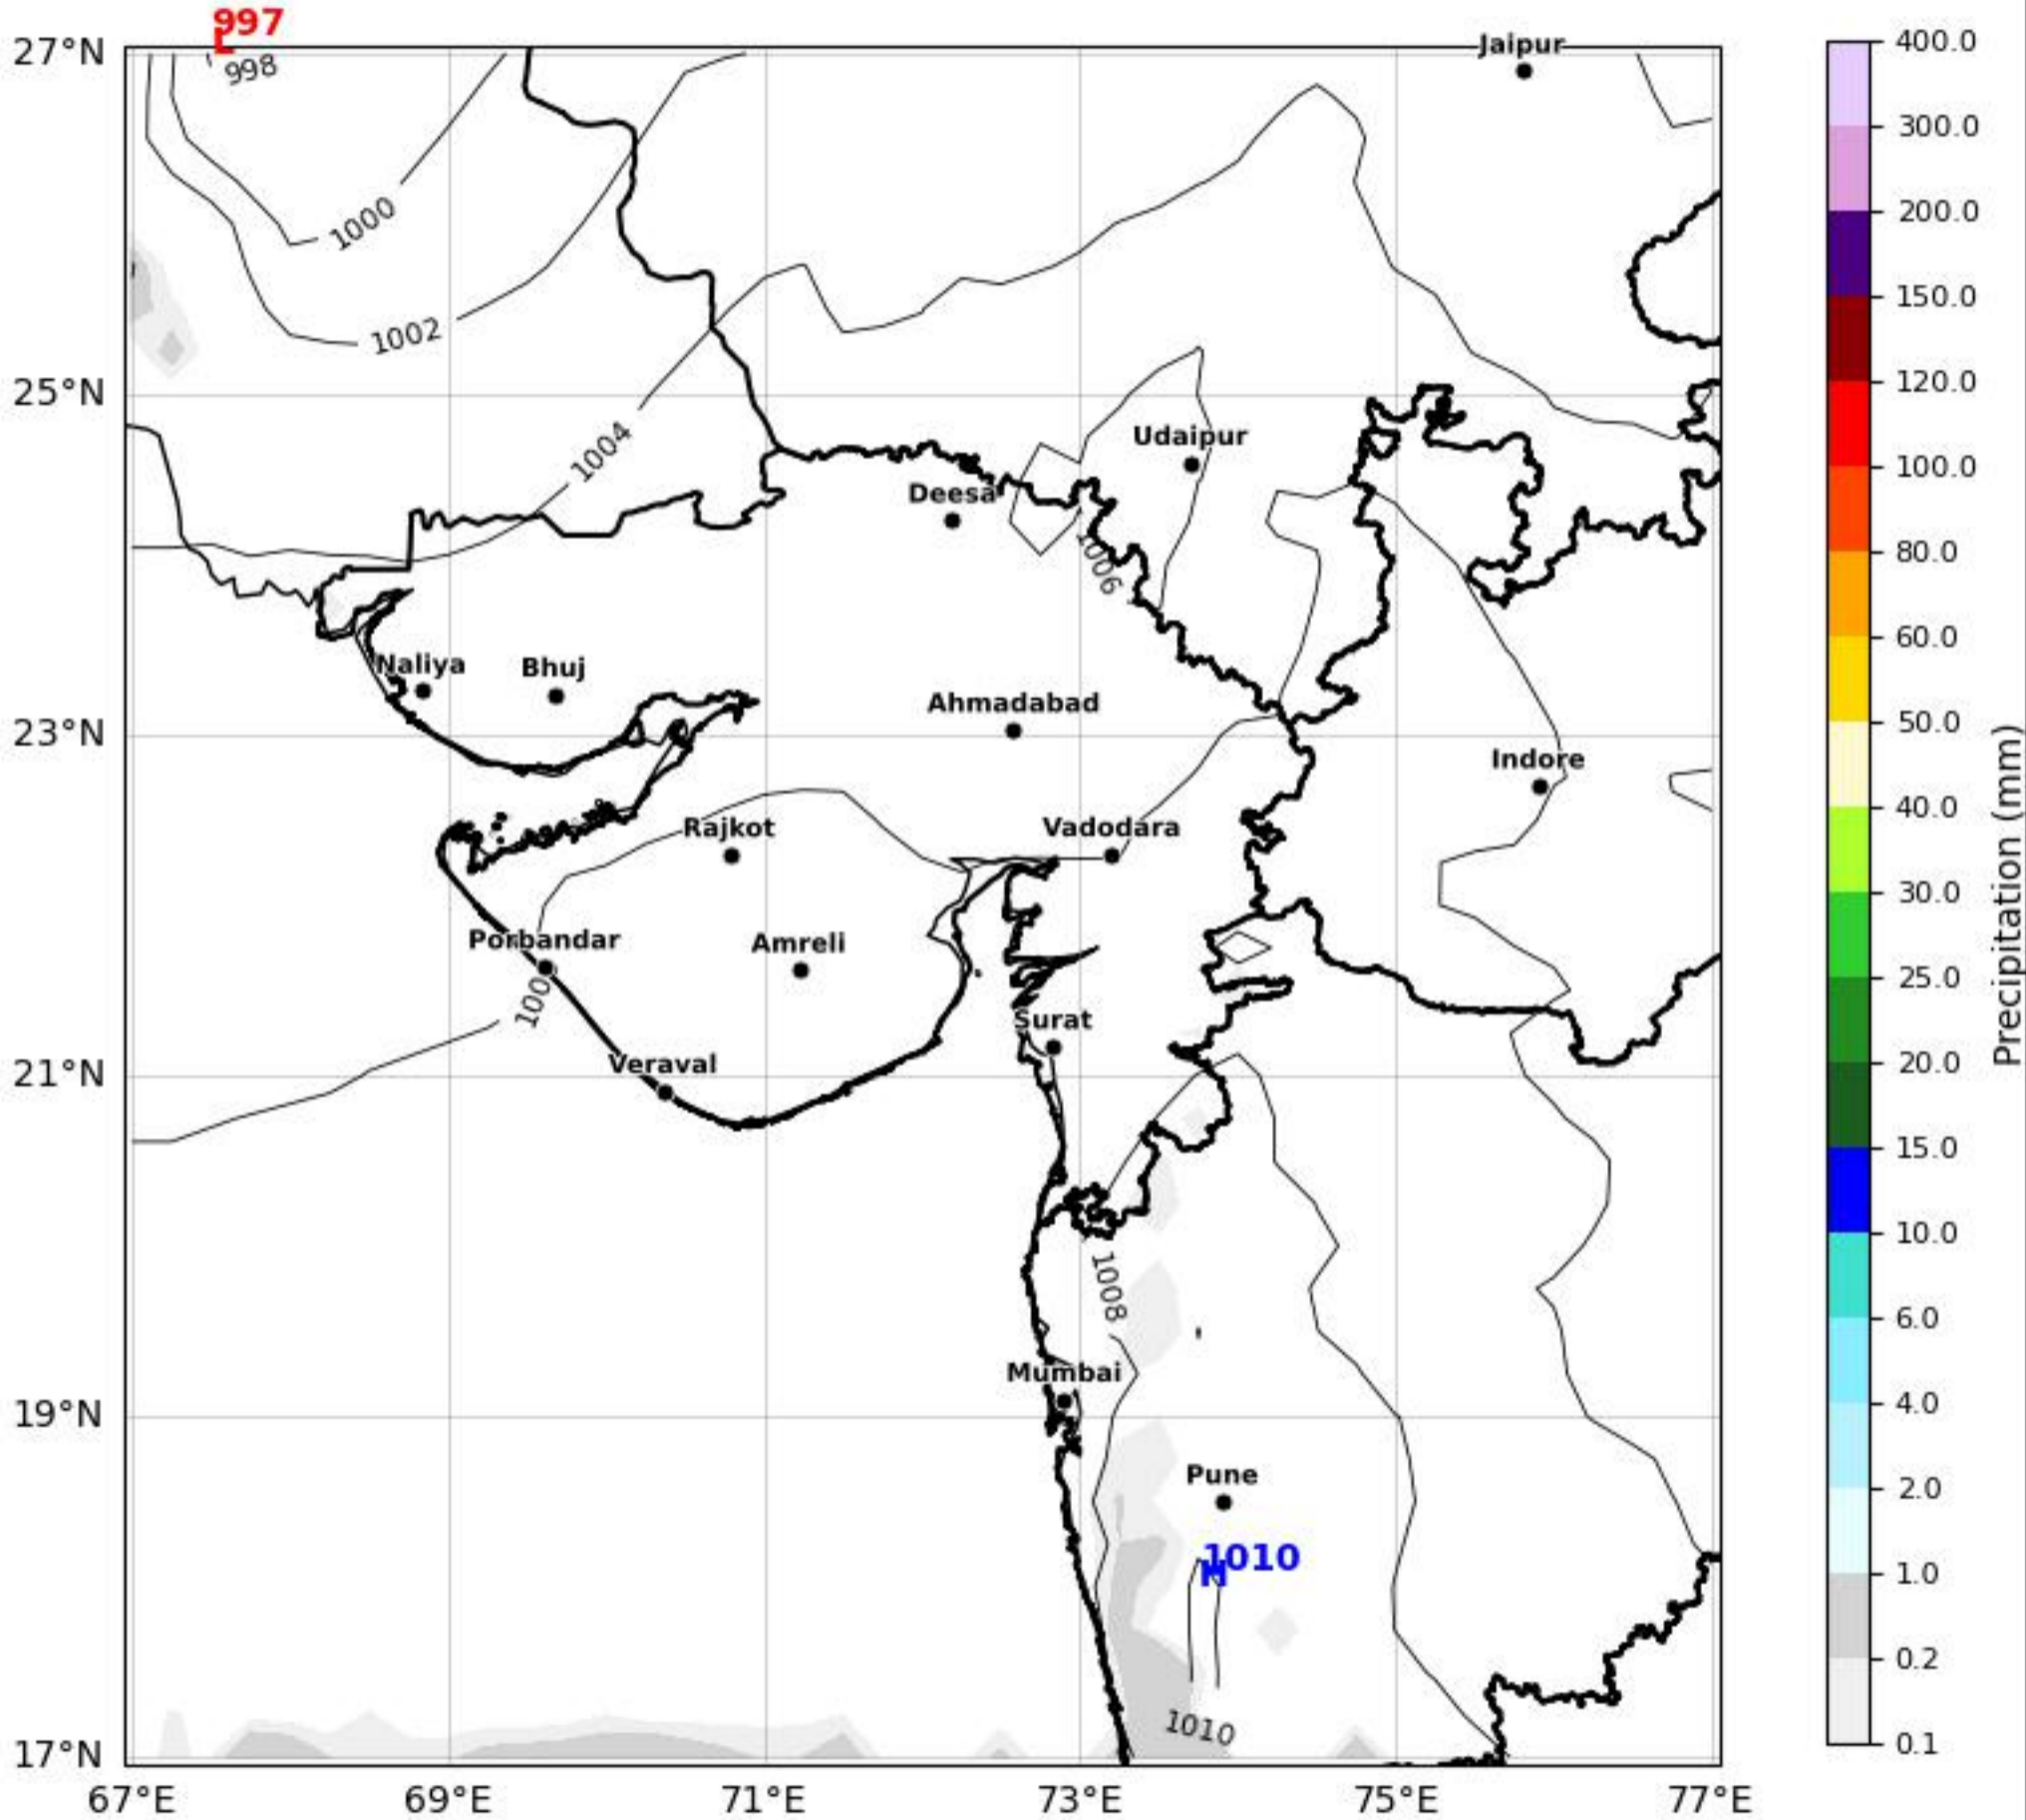

Daily Precipitation Forecast (192 HR) Gujarat & Surrounding Region

Based on 12 May 2026 00Z valid for 20 May 2026 00Z

KOLA - West by gujaratweather.com - Data: ECMWF

KOLA: Kathiawar Ocean & Land Atmosphere - Experimental Weather Mapping Platform

Disclaimer: The images provided by gujaratweather.com are experimental and for informational purposes only. They are not official forecasts. We do not guarantee the accuracy, timeliness, or completeness of these images, which may contain errors due to data download scripts or software limitations. For reliable weather forecasts, Please refer to official agencies such as Indian Meteorological Department or ECMWF. The base map shown does not represent political boundaries.