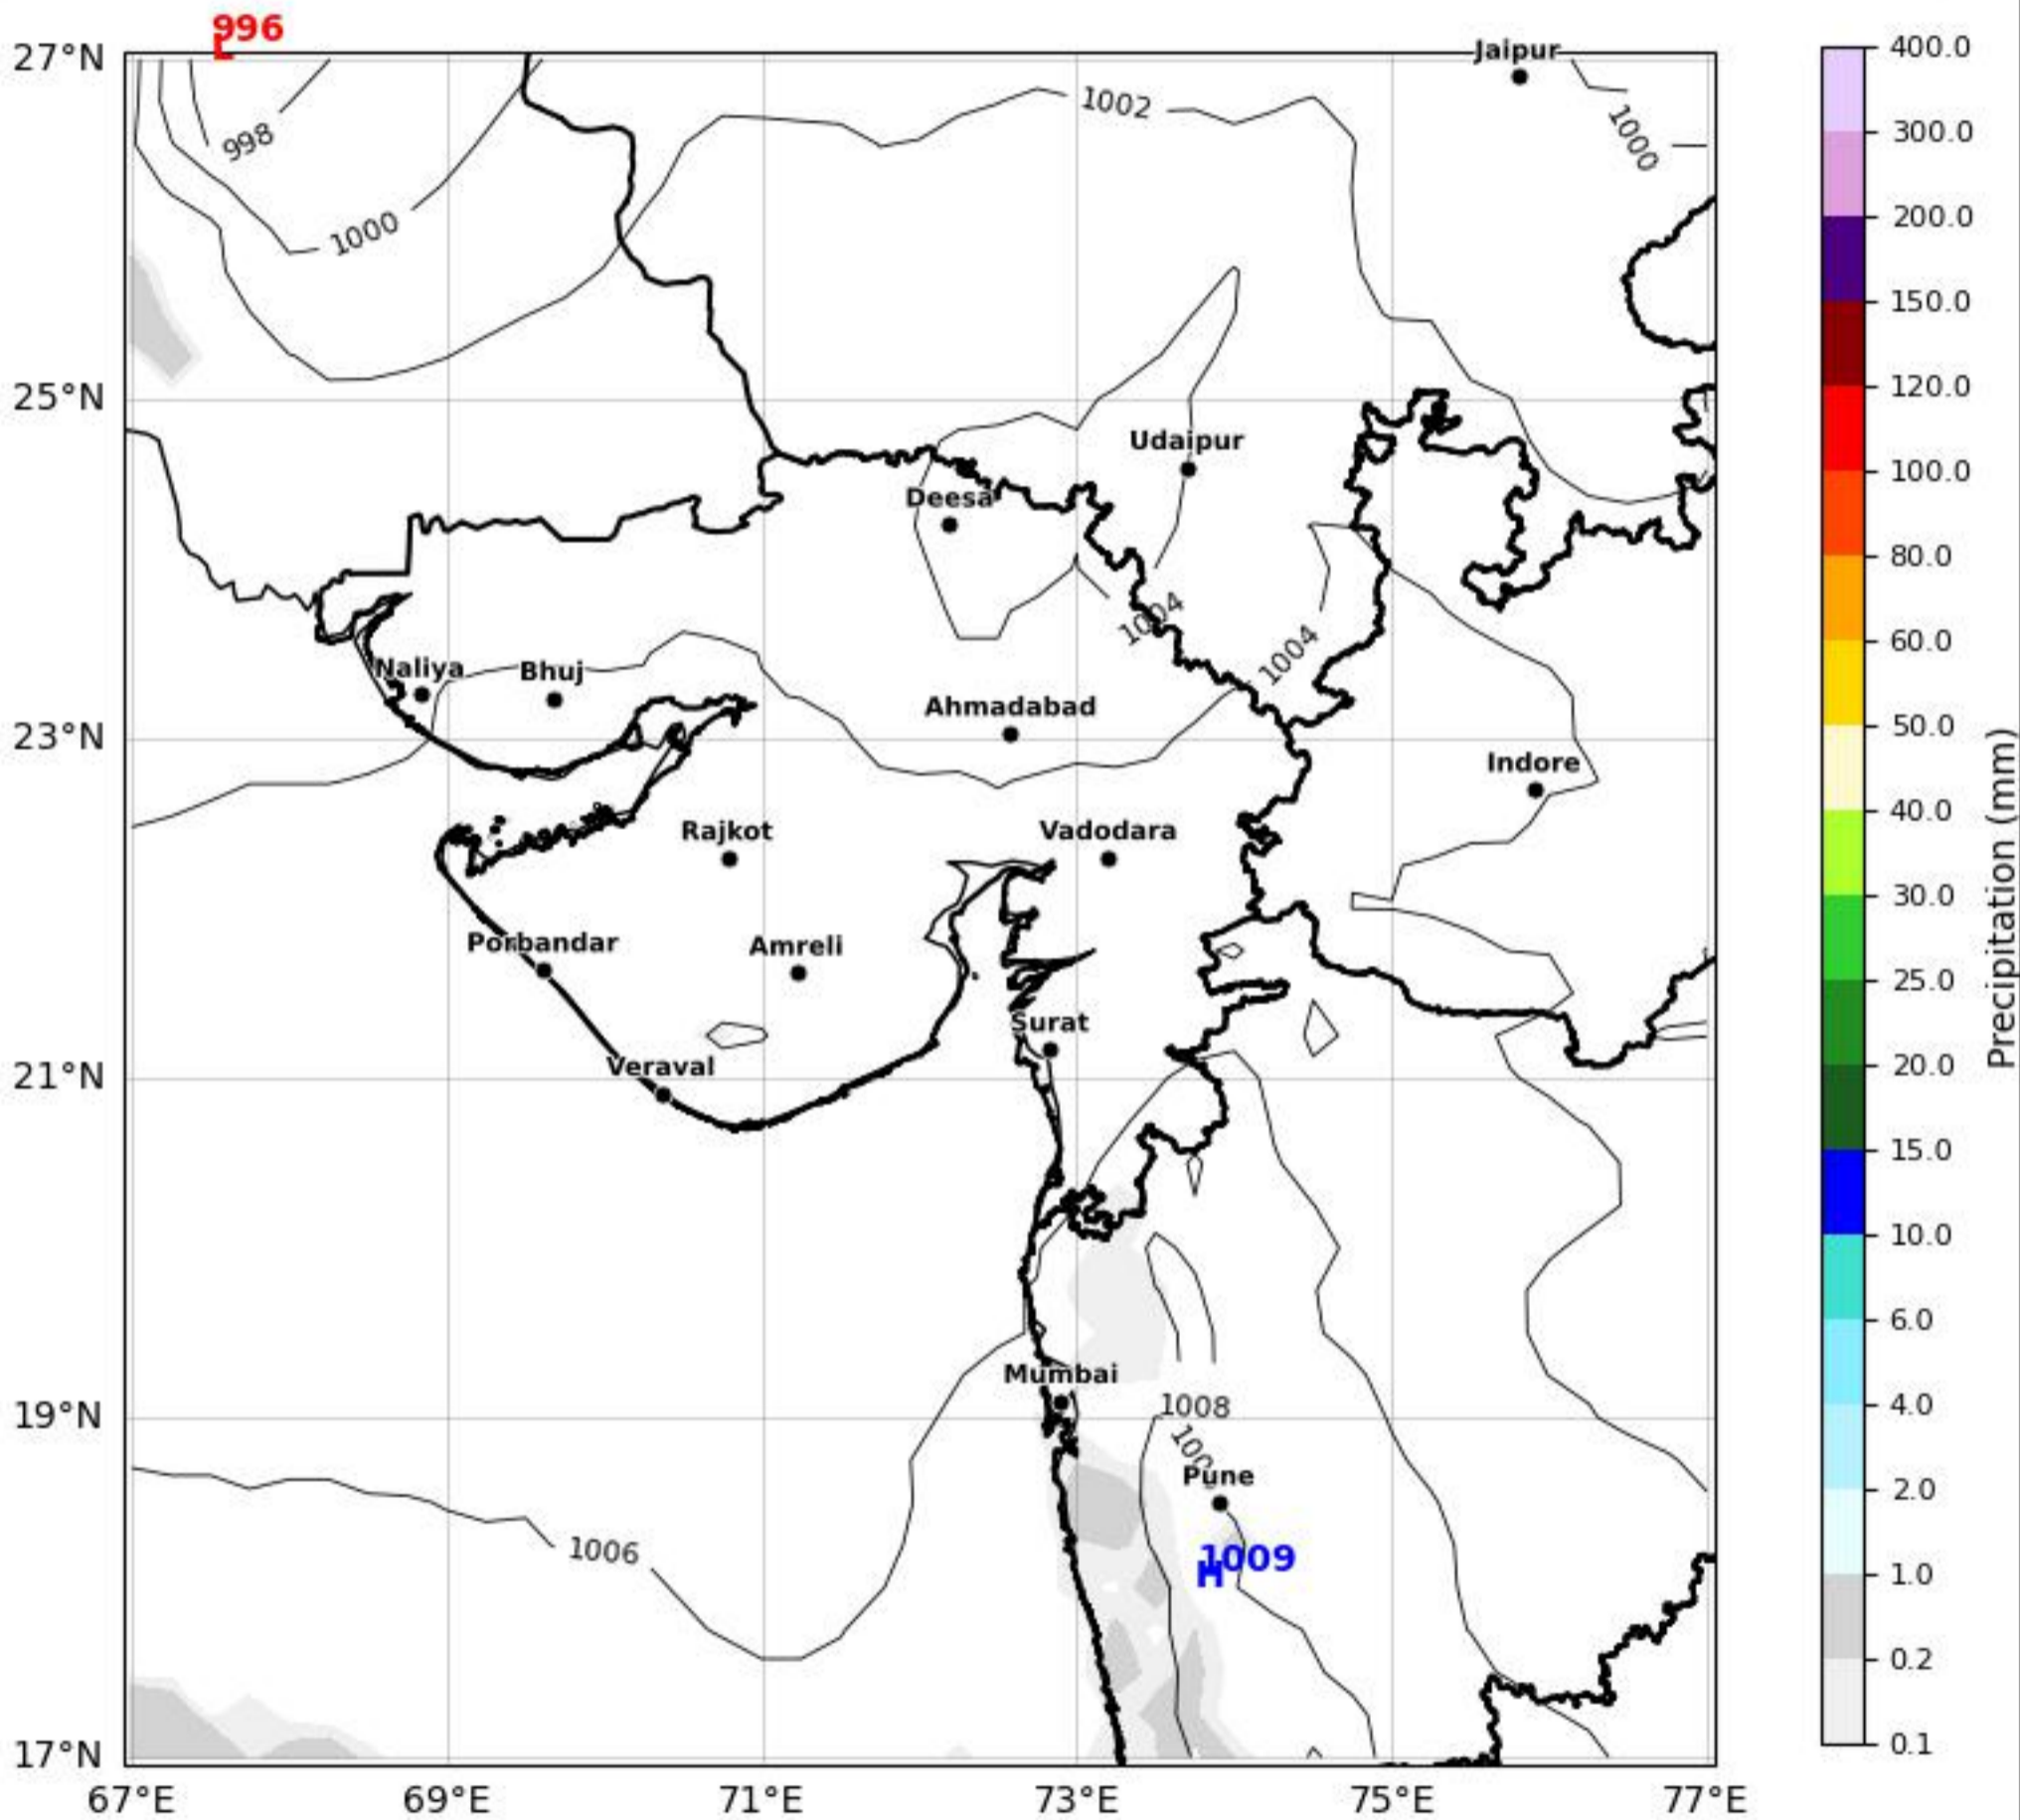

Daily Precipitation Forecast (168 HR)

Gujarat & Surrounding Region

Based on 12 May 2026 00Z valid for 19 May 2026 00Z

KOLA - West by gujaratweather.com - Data: ECMWF

KOLA: Kathiawar Ocean & Land Atmosphere - Experimental Weather Mapping Platform