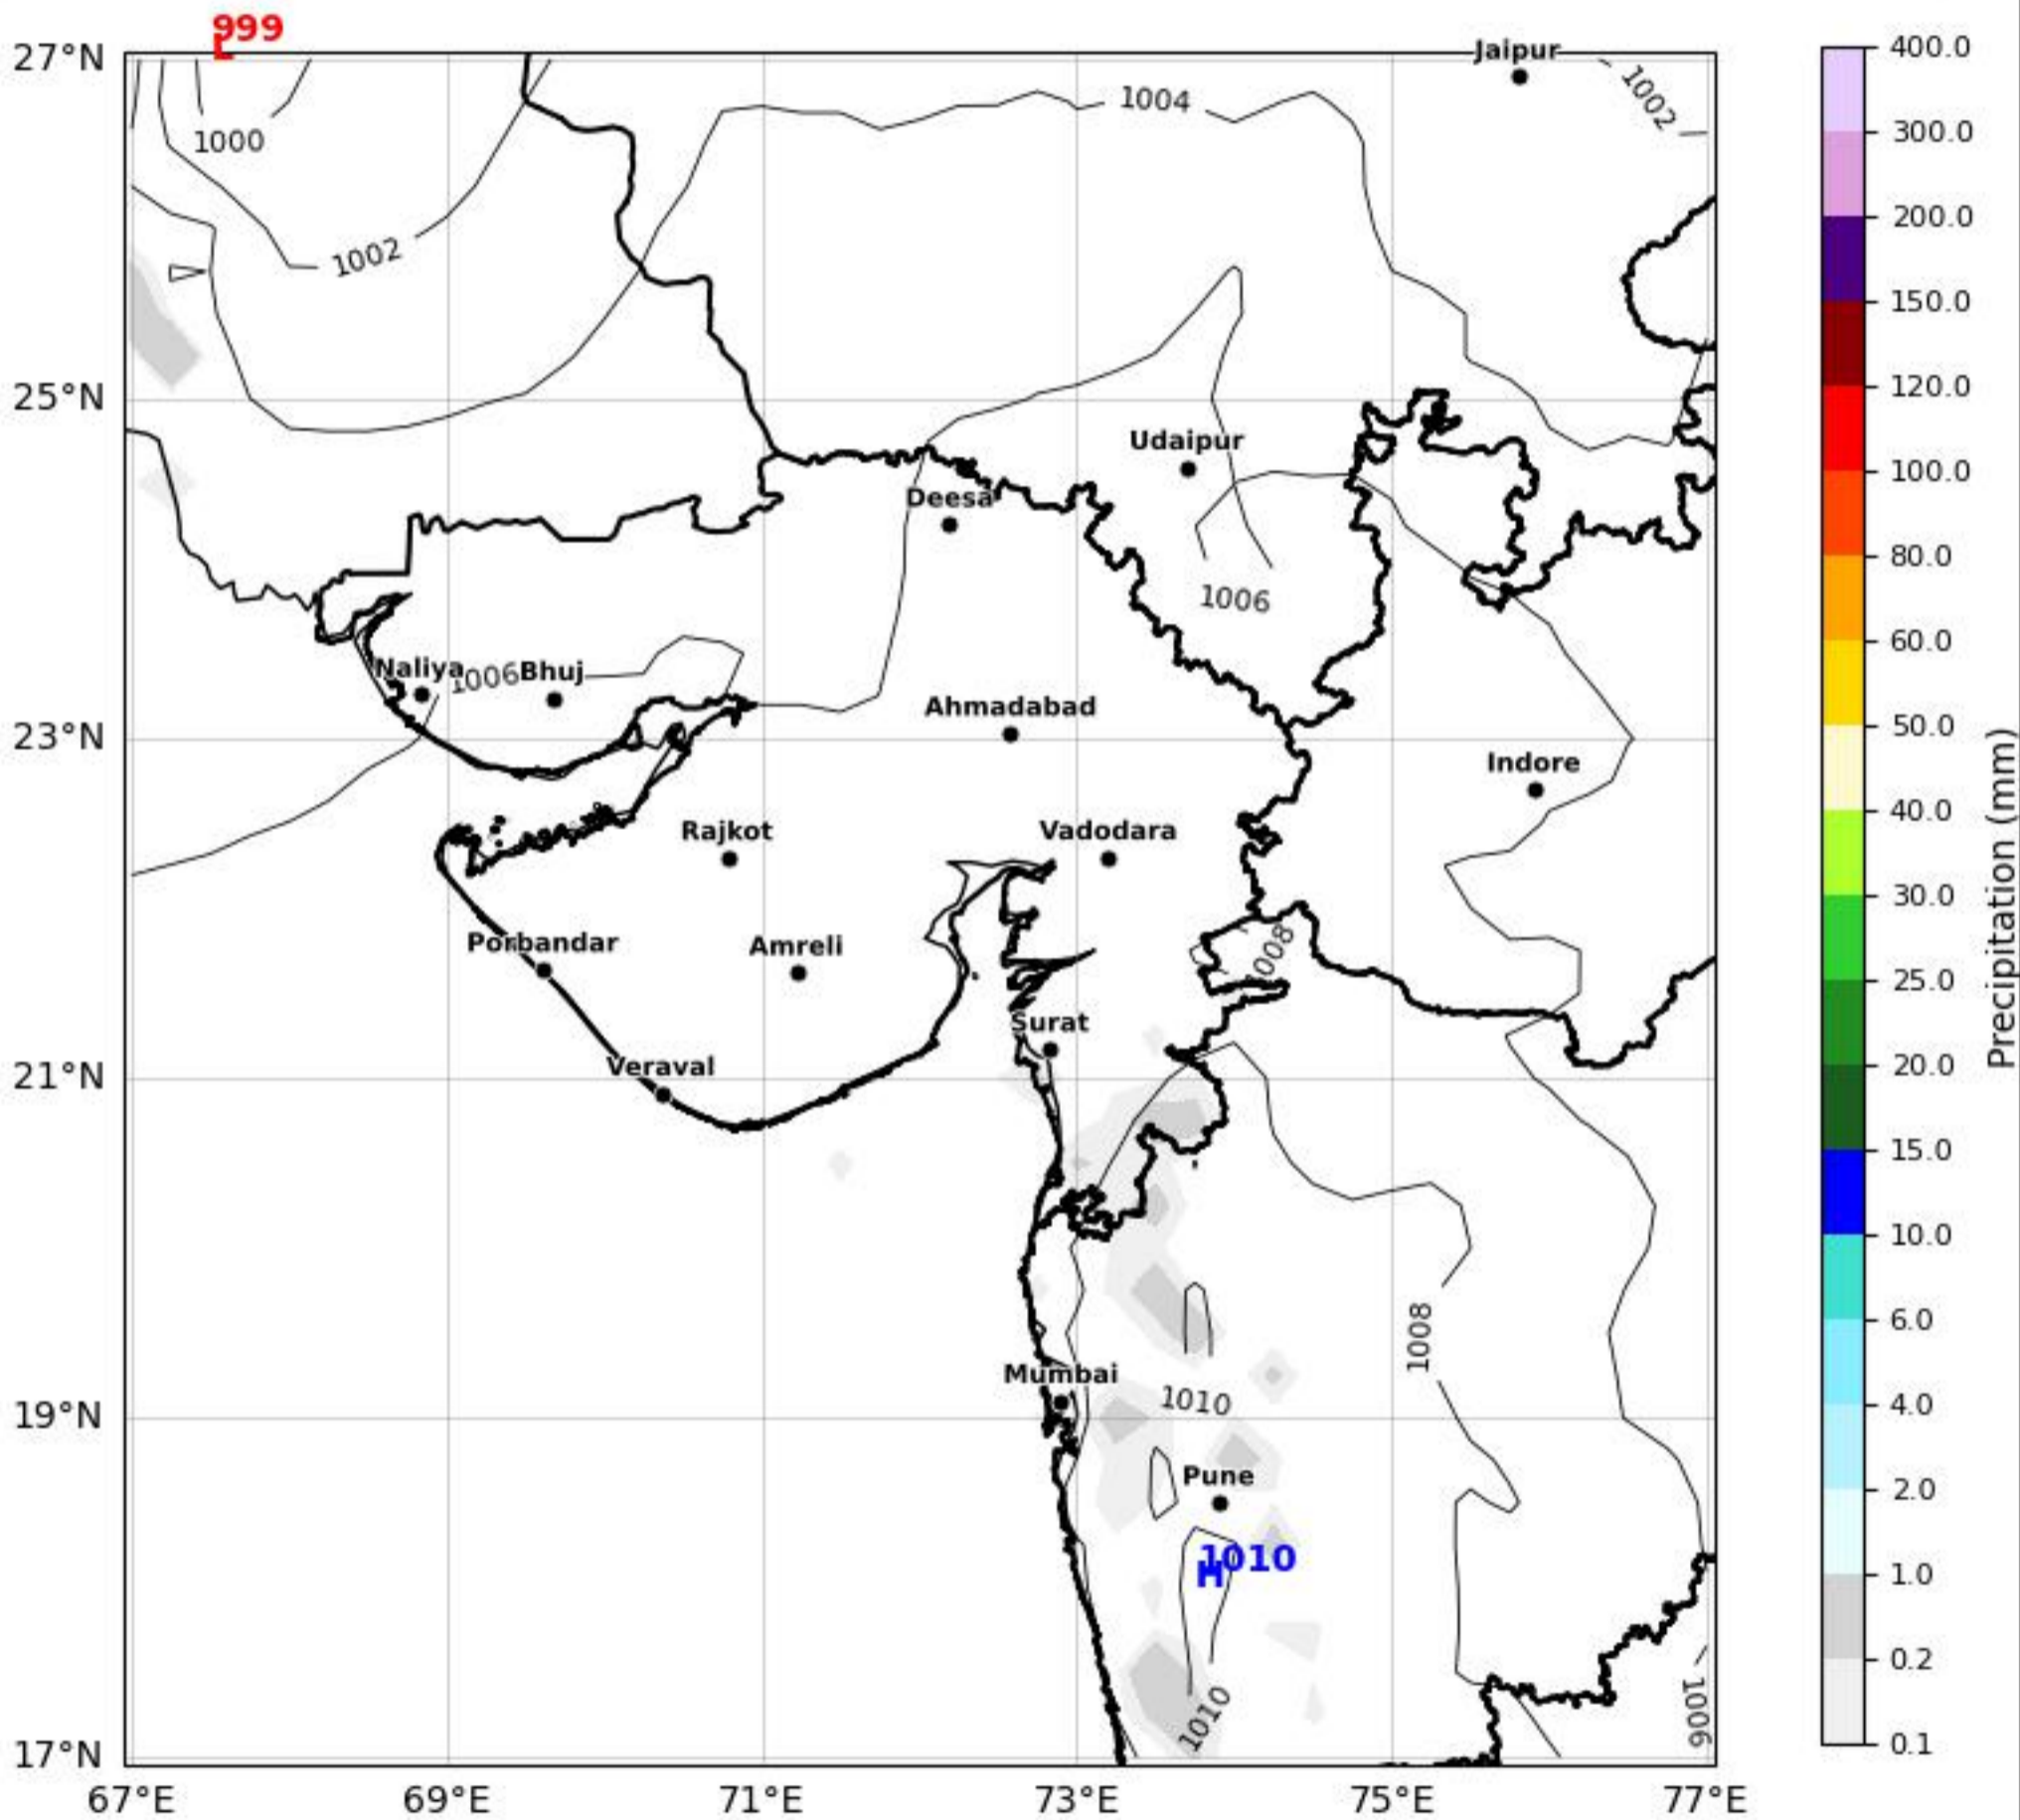

Daily Precipitation Forecast (240 HR)

Gujarat & Surrounding Region

Based on 12 May 2026 00Z valid for 22 May 2026 00Z

KOLA - West by gujaratweather.com - Data: ECMWF

KOLA: Kathiawar Ocean & Land Atmosphere - Experimental Weather Mapping Platform

Disclaimer: The images provided by gujaratweather.com are experimental and for informational purposes only. They are not official forecasts. We do not guarantee the accuracy, timeliness, or completeness of these images, which may contain errors due to data download scripts or software limitations. For reliable weather forecasts, Please refer to official agencies such as Indian Meteorological Department or ECMWF. The base map shown does not represent political boundaries.