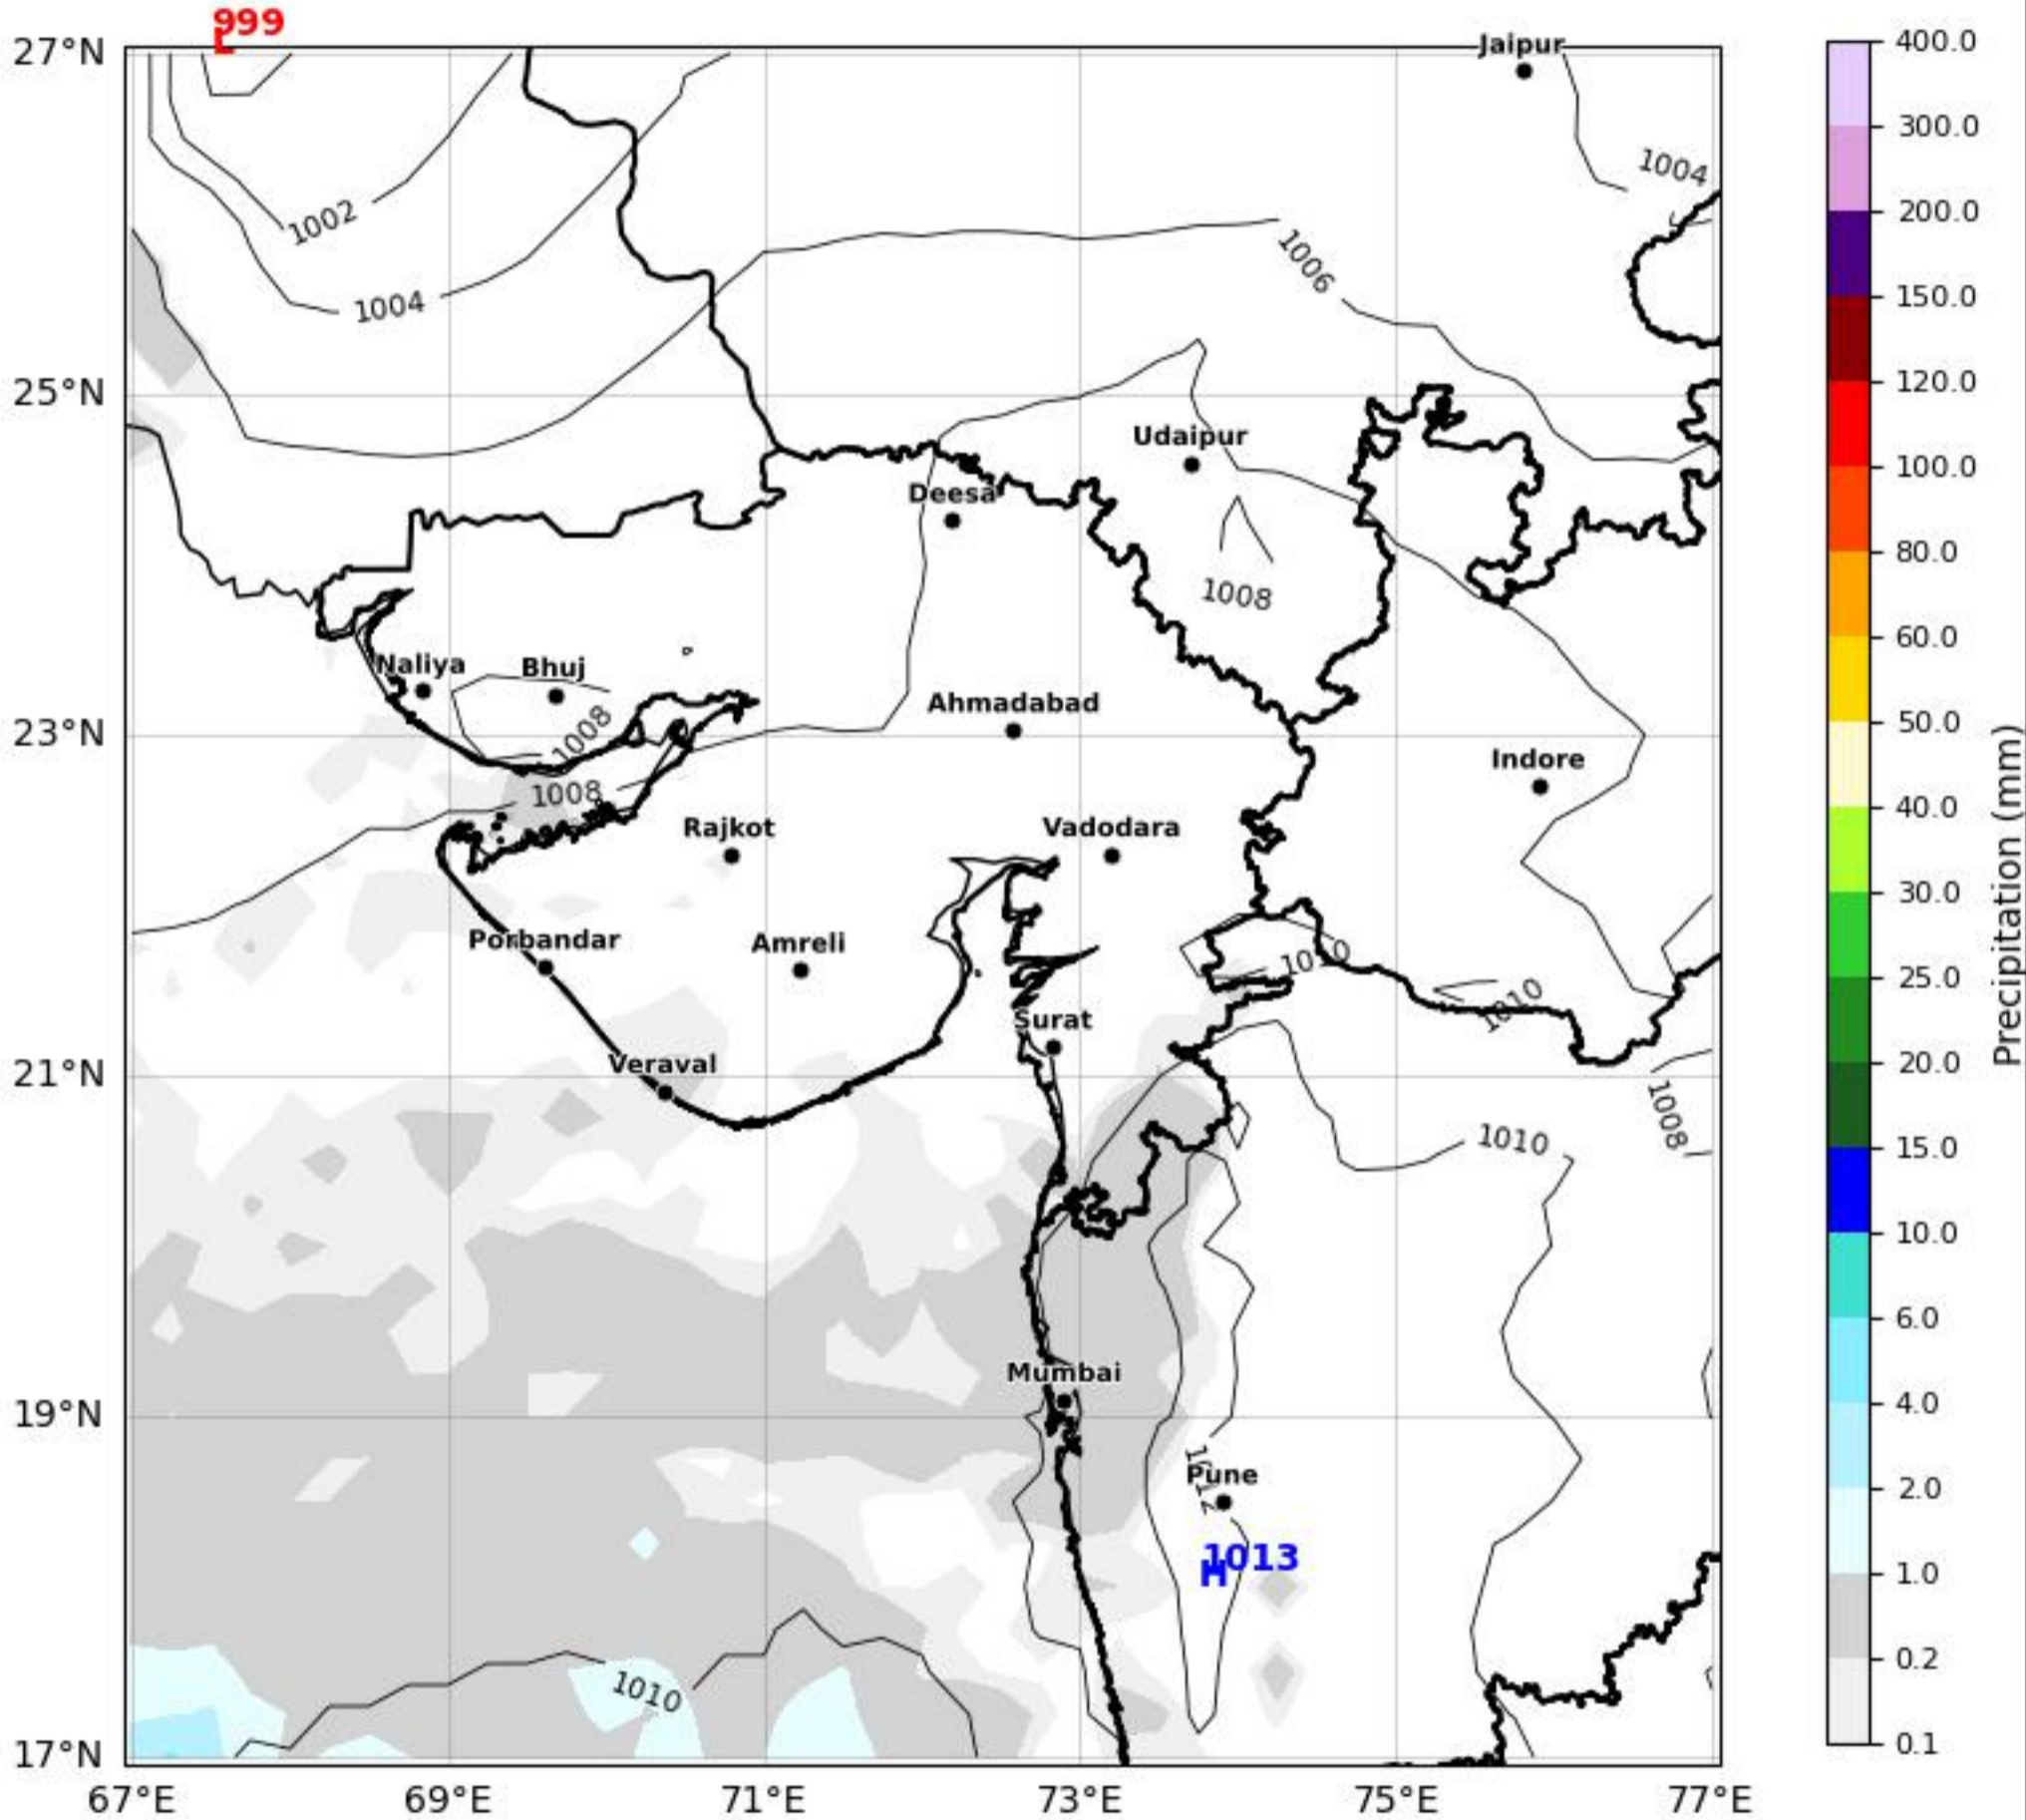

Daily Precipitation Forecast (312 HR) Gujarat & Surrounding Region

Based on 12 May 2026 00Z valid for 25 May 2026 00Z

KOLA - West by gujaratweather.com - Data: ECMWF

KOLA: Kathiawar Ocean & Land Atmosphere - Experimental Weather Mapping Platform

Disclaimer: The images provided by gujaratweather.com are experimental and for informational purposes only. They are not official forecasts. We do not guarantee the accuracy, timeliness, or completeness of these images, which may contain errors due to data download scripts or software limitations. For reliable weather forecasts, Please refer to official agencies such as Indian Meteorological Department or ECMWF. The base map shown does not represent political boundaries.