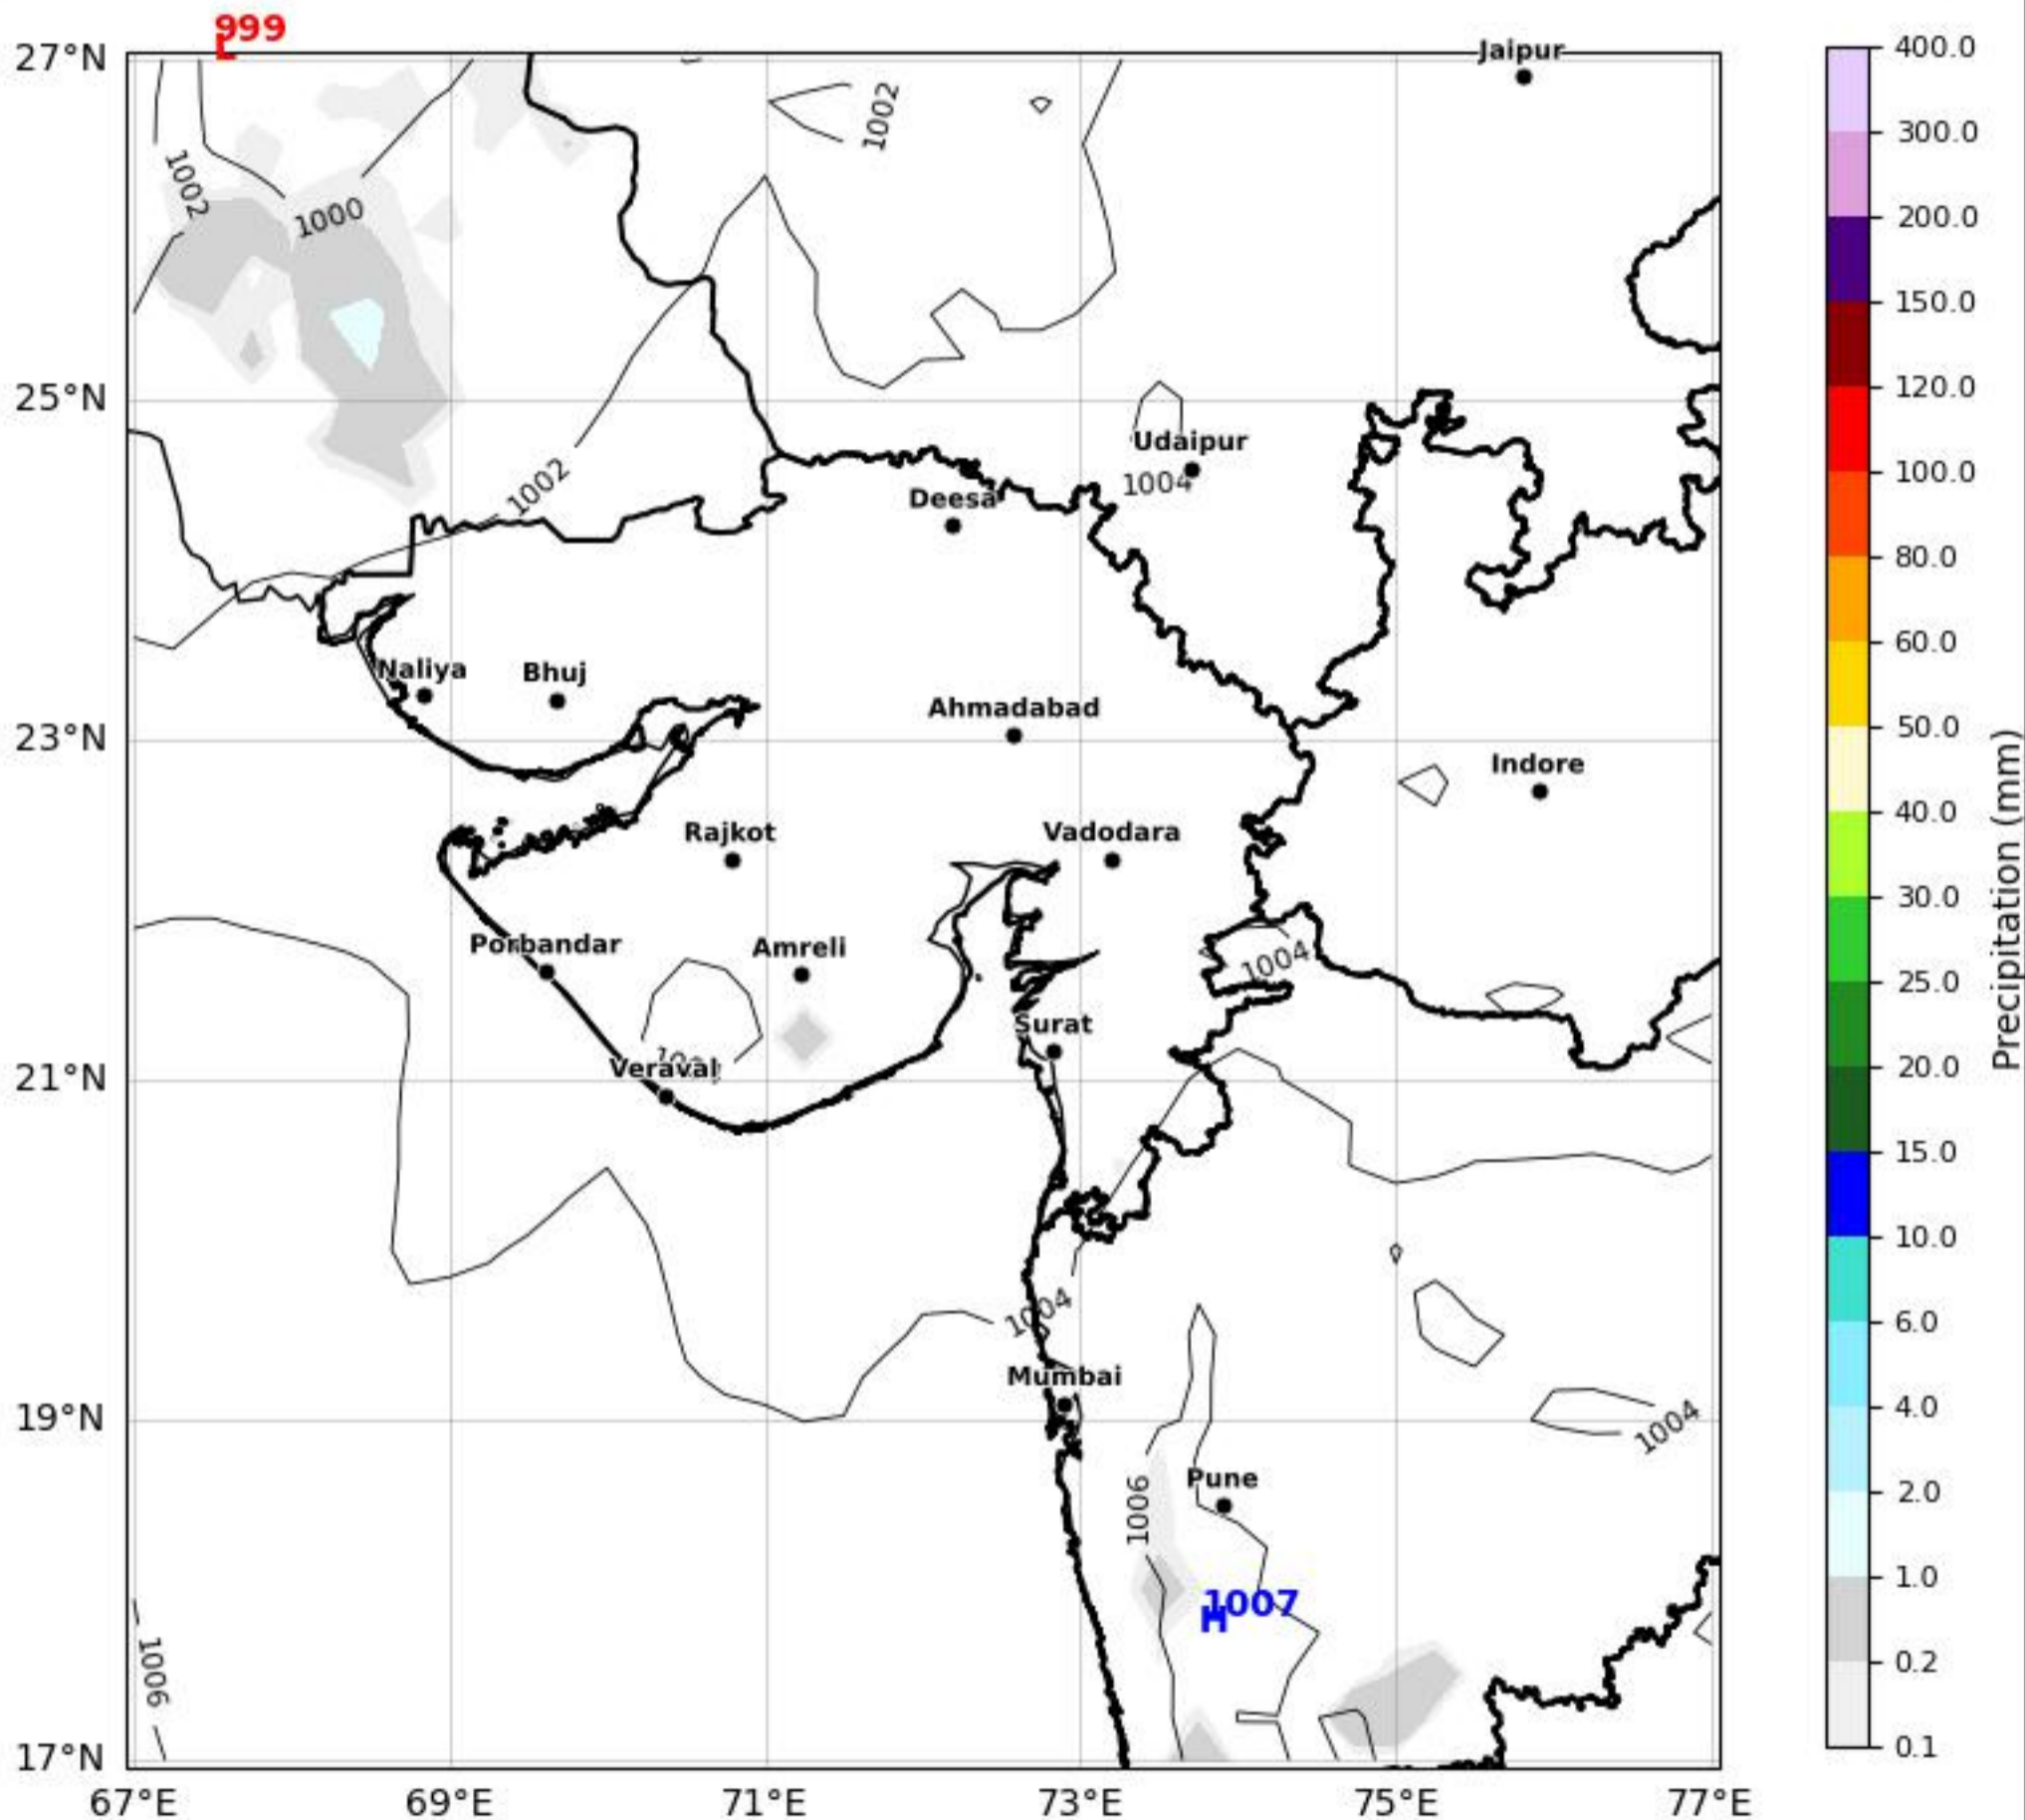

MSL Analysis Map Gujarat & Surrounding Region

Based on 12 May 2026 00Z

KOLA - West by gujaratweather.com - Data: ECMWF

KOLA: Kathiawar Ocean & Land Atmosphere - Experimental Weather Mapping Platform

Disclaimer: The images provided by gujaratweather.com are experimental and for informational purposes only. They are not official forecasts. We do not guarantee the accuracy, timeliness, or completeness of these images, which may contain errors due to data download scripts or software limitations. For reliable weather forecasts, Please refer to official agencies such as Indian Meteorological Department or ECMWF. The base map shown does not represent political boundaries.

Daily Precipitation Forecast (24 HR)

Gujarat & Surrounding Region

Based on 12 May 2026 00Z valid for 13 May 2026 00Z

KOLA - West by gujaratweather.com - Data: ECMWF

KOLA: Kathiawar Ocean & Land Atmosphere - Experimental Weather Mapping Platform