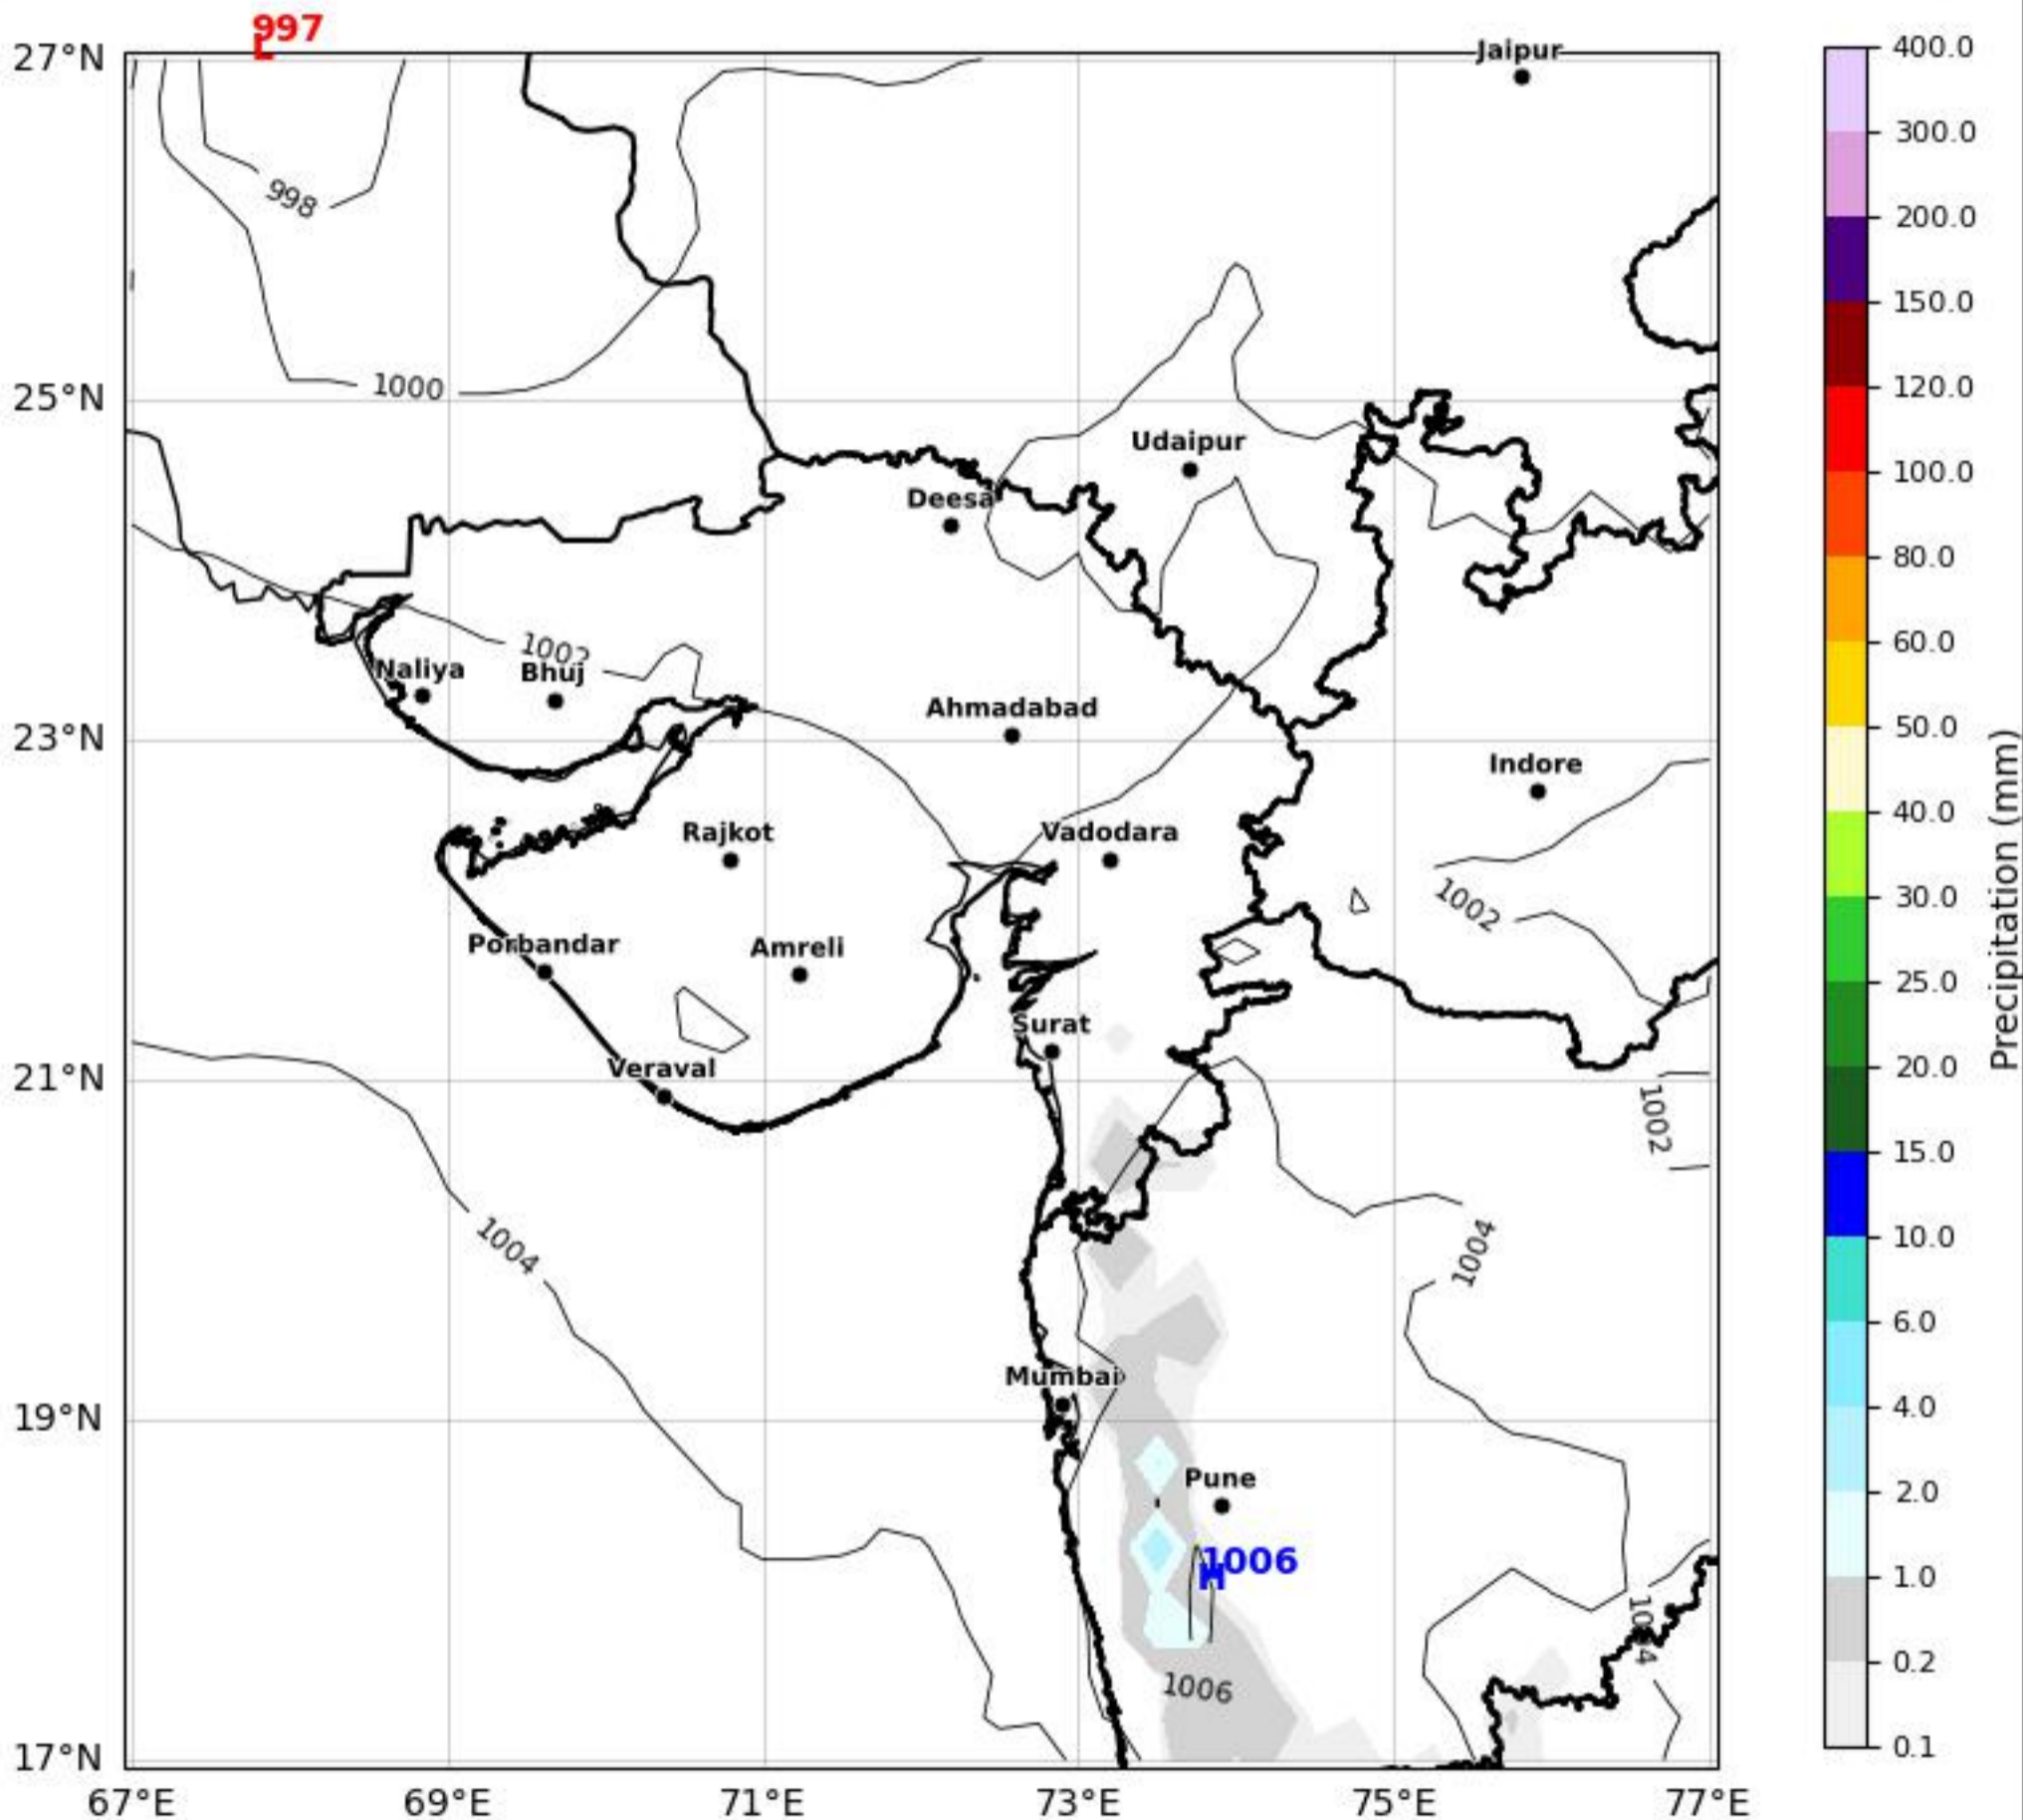

Daily Precipitation Forecast (48 HR) Gujarat & Surrounding Region

Based on 12 May 2026 00Z valid for 14 May 2026 00Z

KOLA - West by gujaratweather.com - Data: ECMWF

KOLA: Kathiawar Ocean & Land Atmosphere - Experimental Weather Mapping Platform

Disclaimer: The images provided by gujaratweather.com are experimental and for informational purposes only. They are not official forecasts. We do not guarantee the accuracy, timeliness, or completeness of these images, which may contain errors due to data download scripts or software limitations. For reliable weather forecasts, Please refer to official agencies such as Indian Meteorological Department or ECMWF. The base map shown does not represent political boundaries.