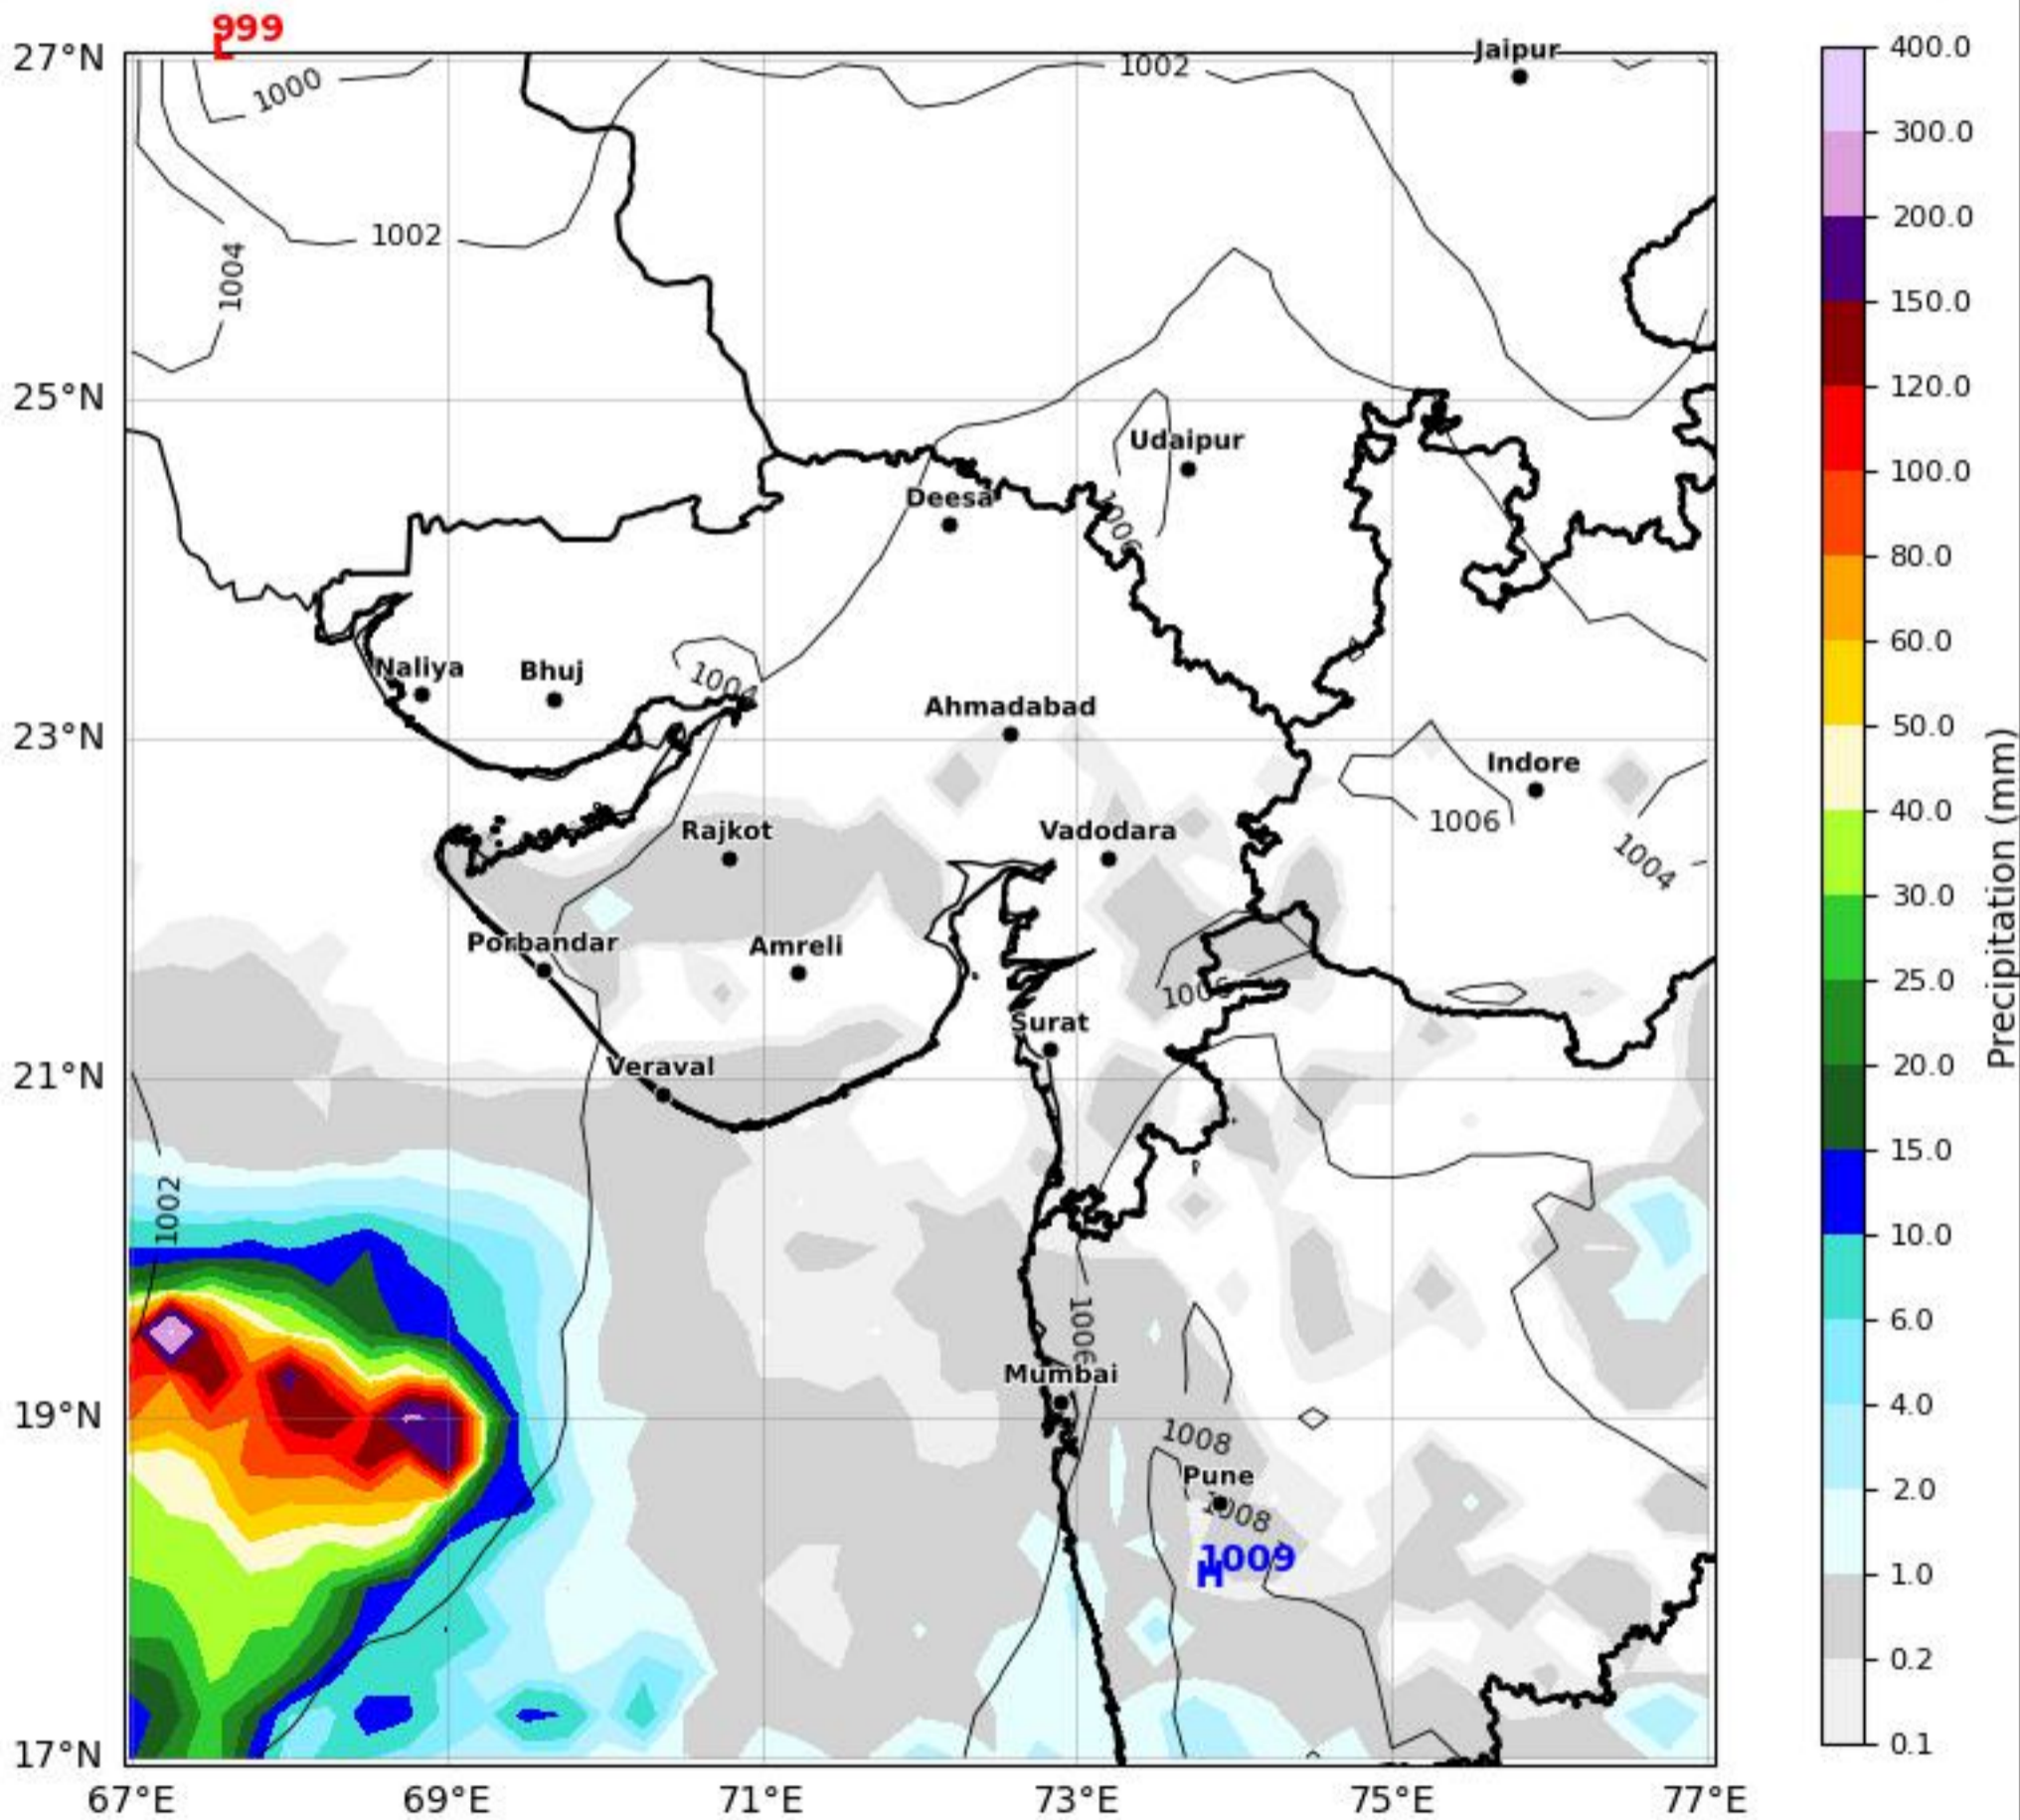

Daily Precipitation Forecast (360 HR) Gujarat & Surrounding Region

Based on 07 May 2026 00Z valid for 22 May 2026 00Z

KOLA - West by gujaratweather.com - Data: ECMWF

KOLA: Kathiawar Ocean & Land Atmosphere - Experimental Weather Mapping Platform

Disclaimer: The images provided by gujaratweather.com are experimental and for informational purposes only. They are not official forecasts. We do not guarantee the accuracy, timeliness, or completeness of these images, which may contain errors due to data download scripts or software limitations. For reliable weather forecasts, Please refer to official agencies such as Indian Meteorological Department or ECMWF. The base map shown does not represent political boundaries.