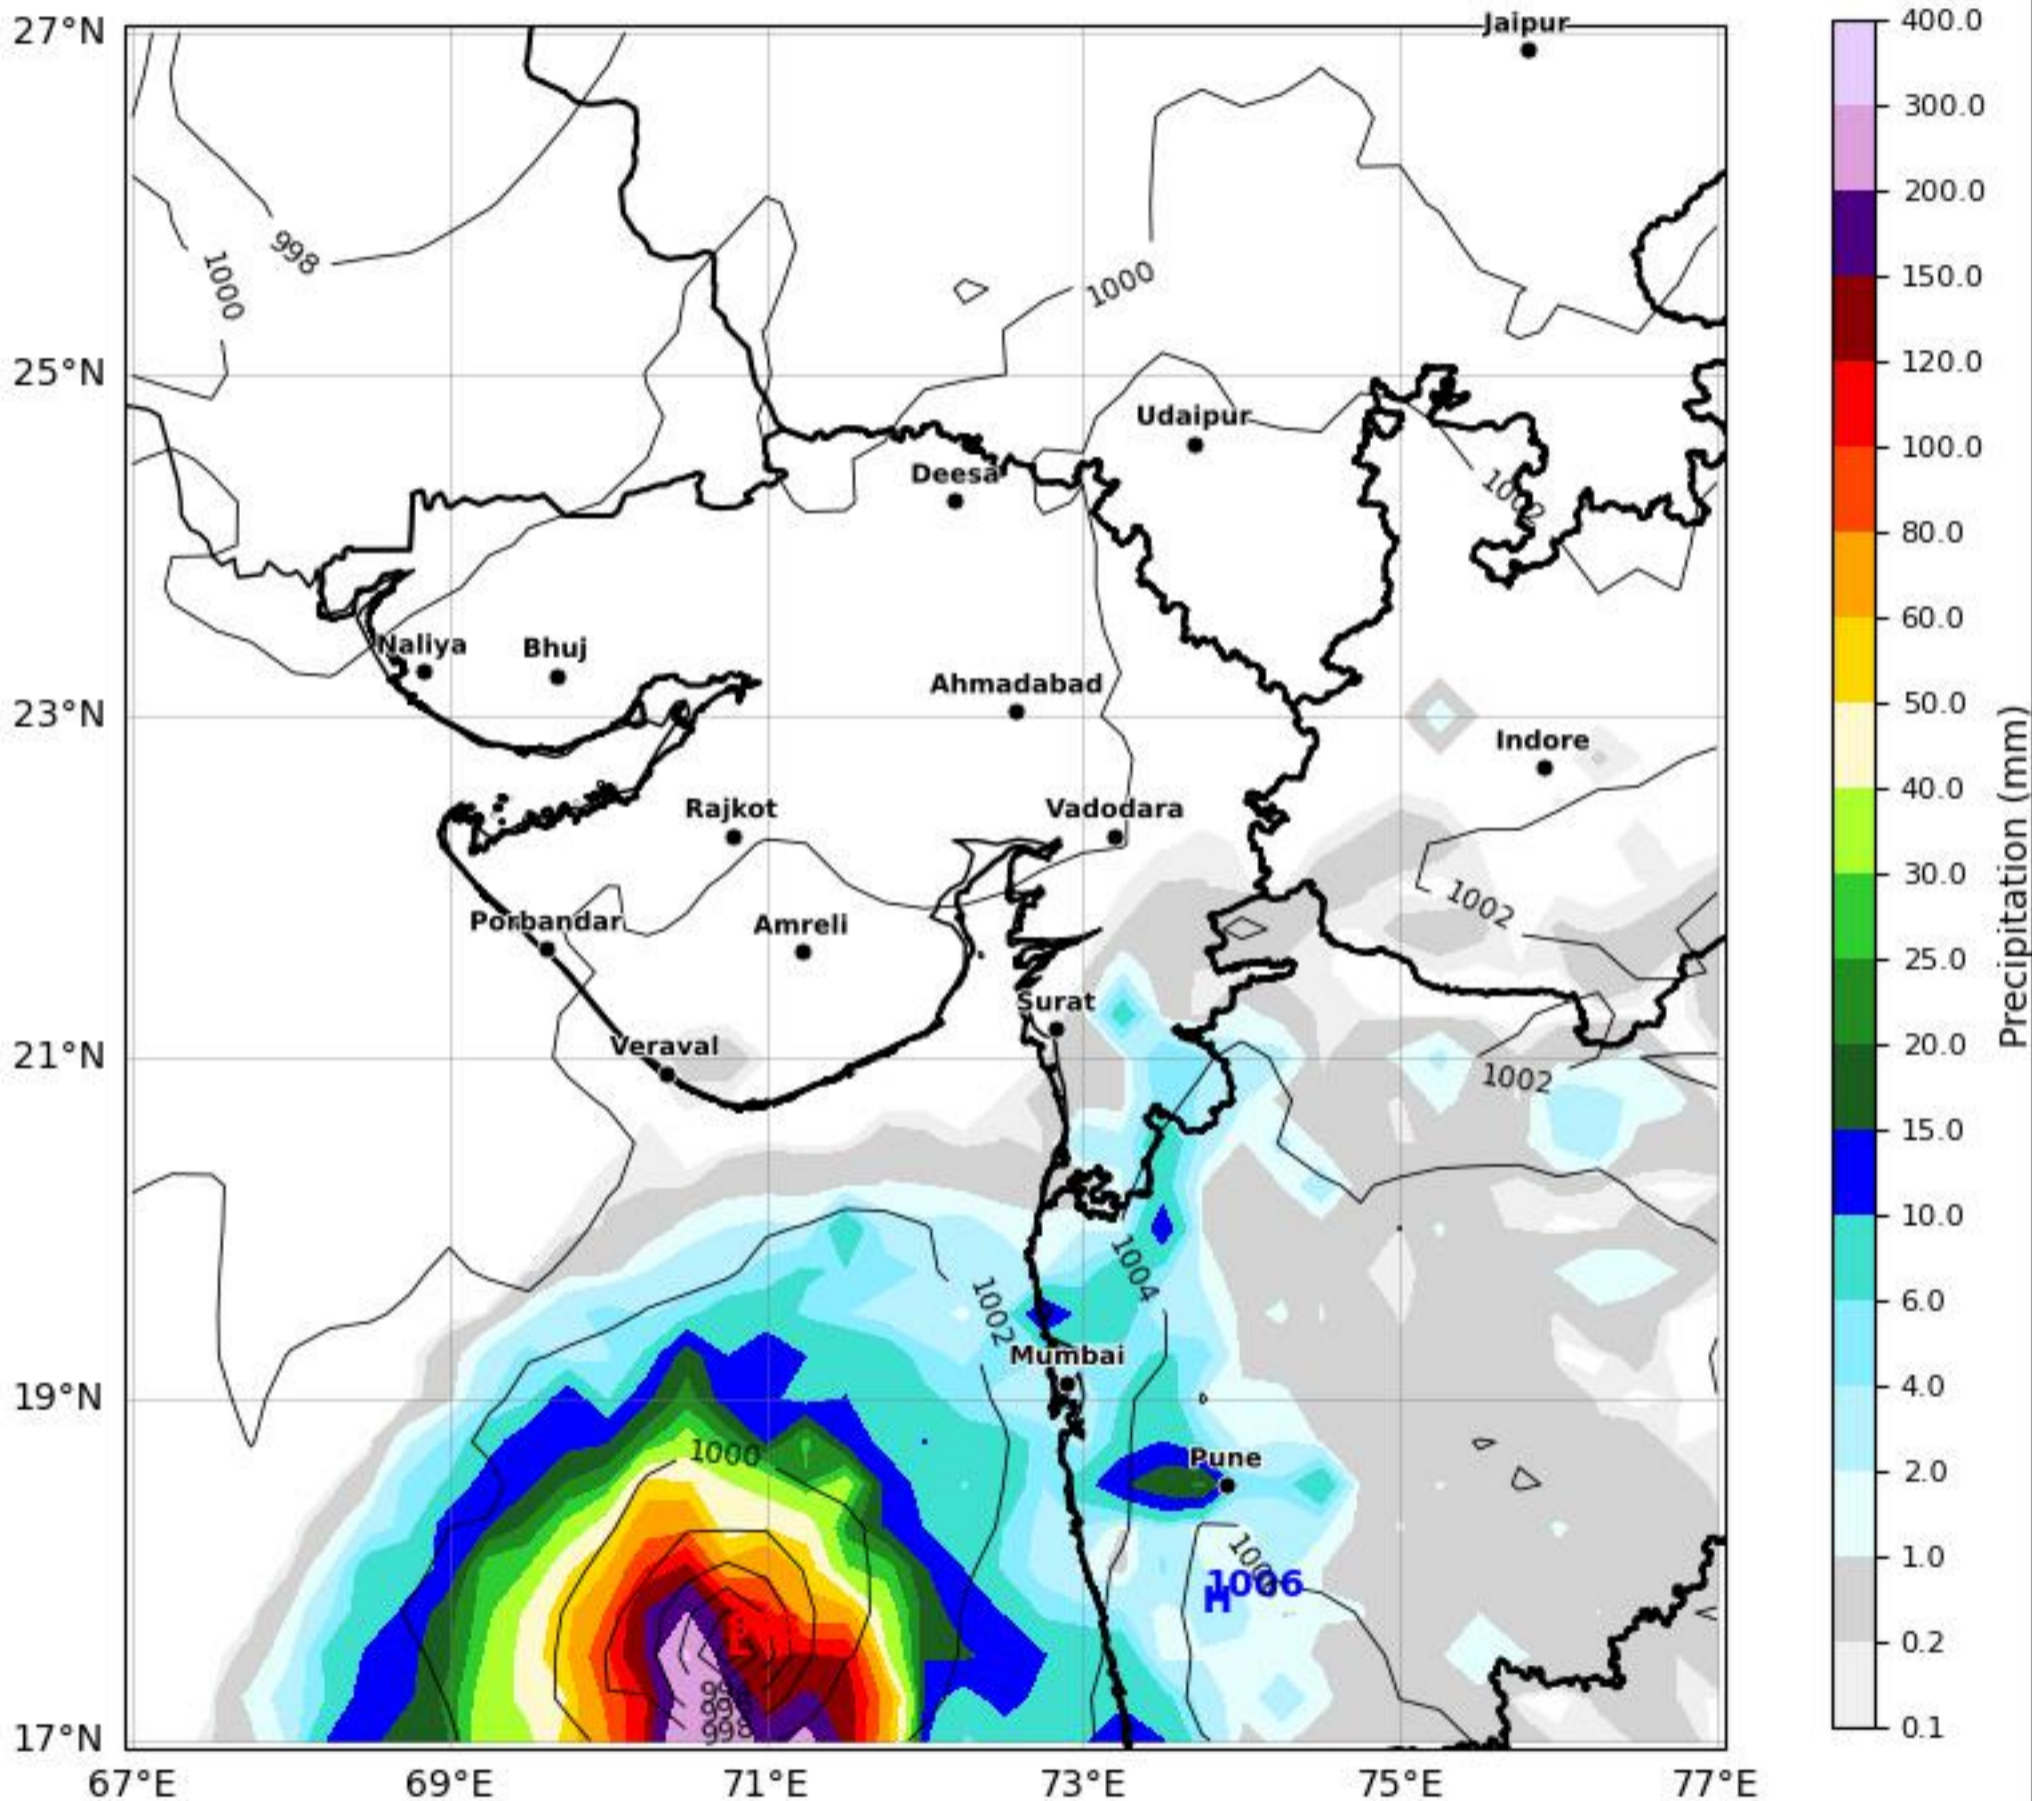

Daily Precipitation Forecast (312 HR) Gujarat & Surrounding Region

Based on 07 May 2026 00Z valid for 20 May 2026 00Z

KOLA - West by gujaratweather.com - Data: ECMWF

KOLA: Kathiawar Ocean & Land Atmosphere - Experimental Weather Mapping Platform

Disclaimer: The images provided by gujaratweather.com are experimental and for informational purposes only. They are not official forecasts. We do not guarantee the accuracy, timeliness, or completeness of these images, which may contain errors due to data download scripts or software limitations. For reliable weather forecasts, Please refer to official agencies such as Indian Meteorological Department or ECMWF. The base map shown does not represent political boundaries.