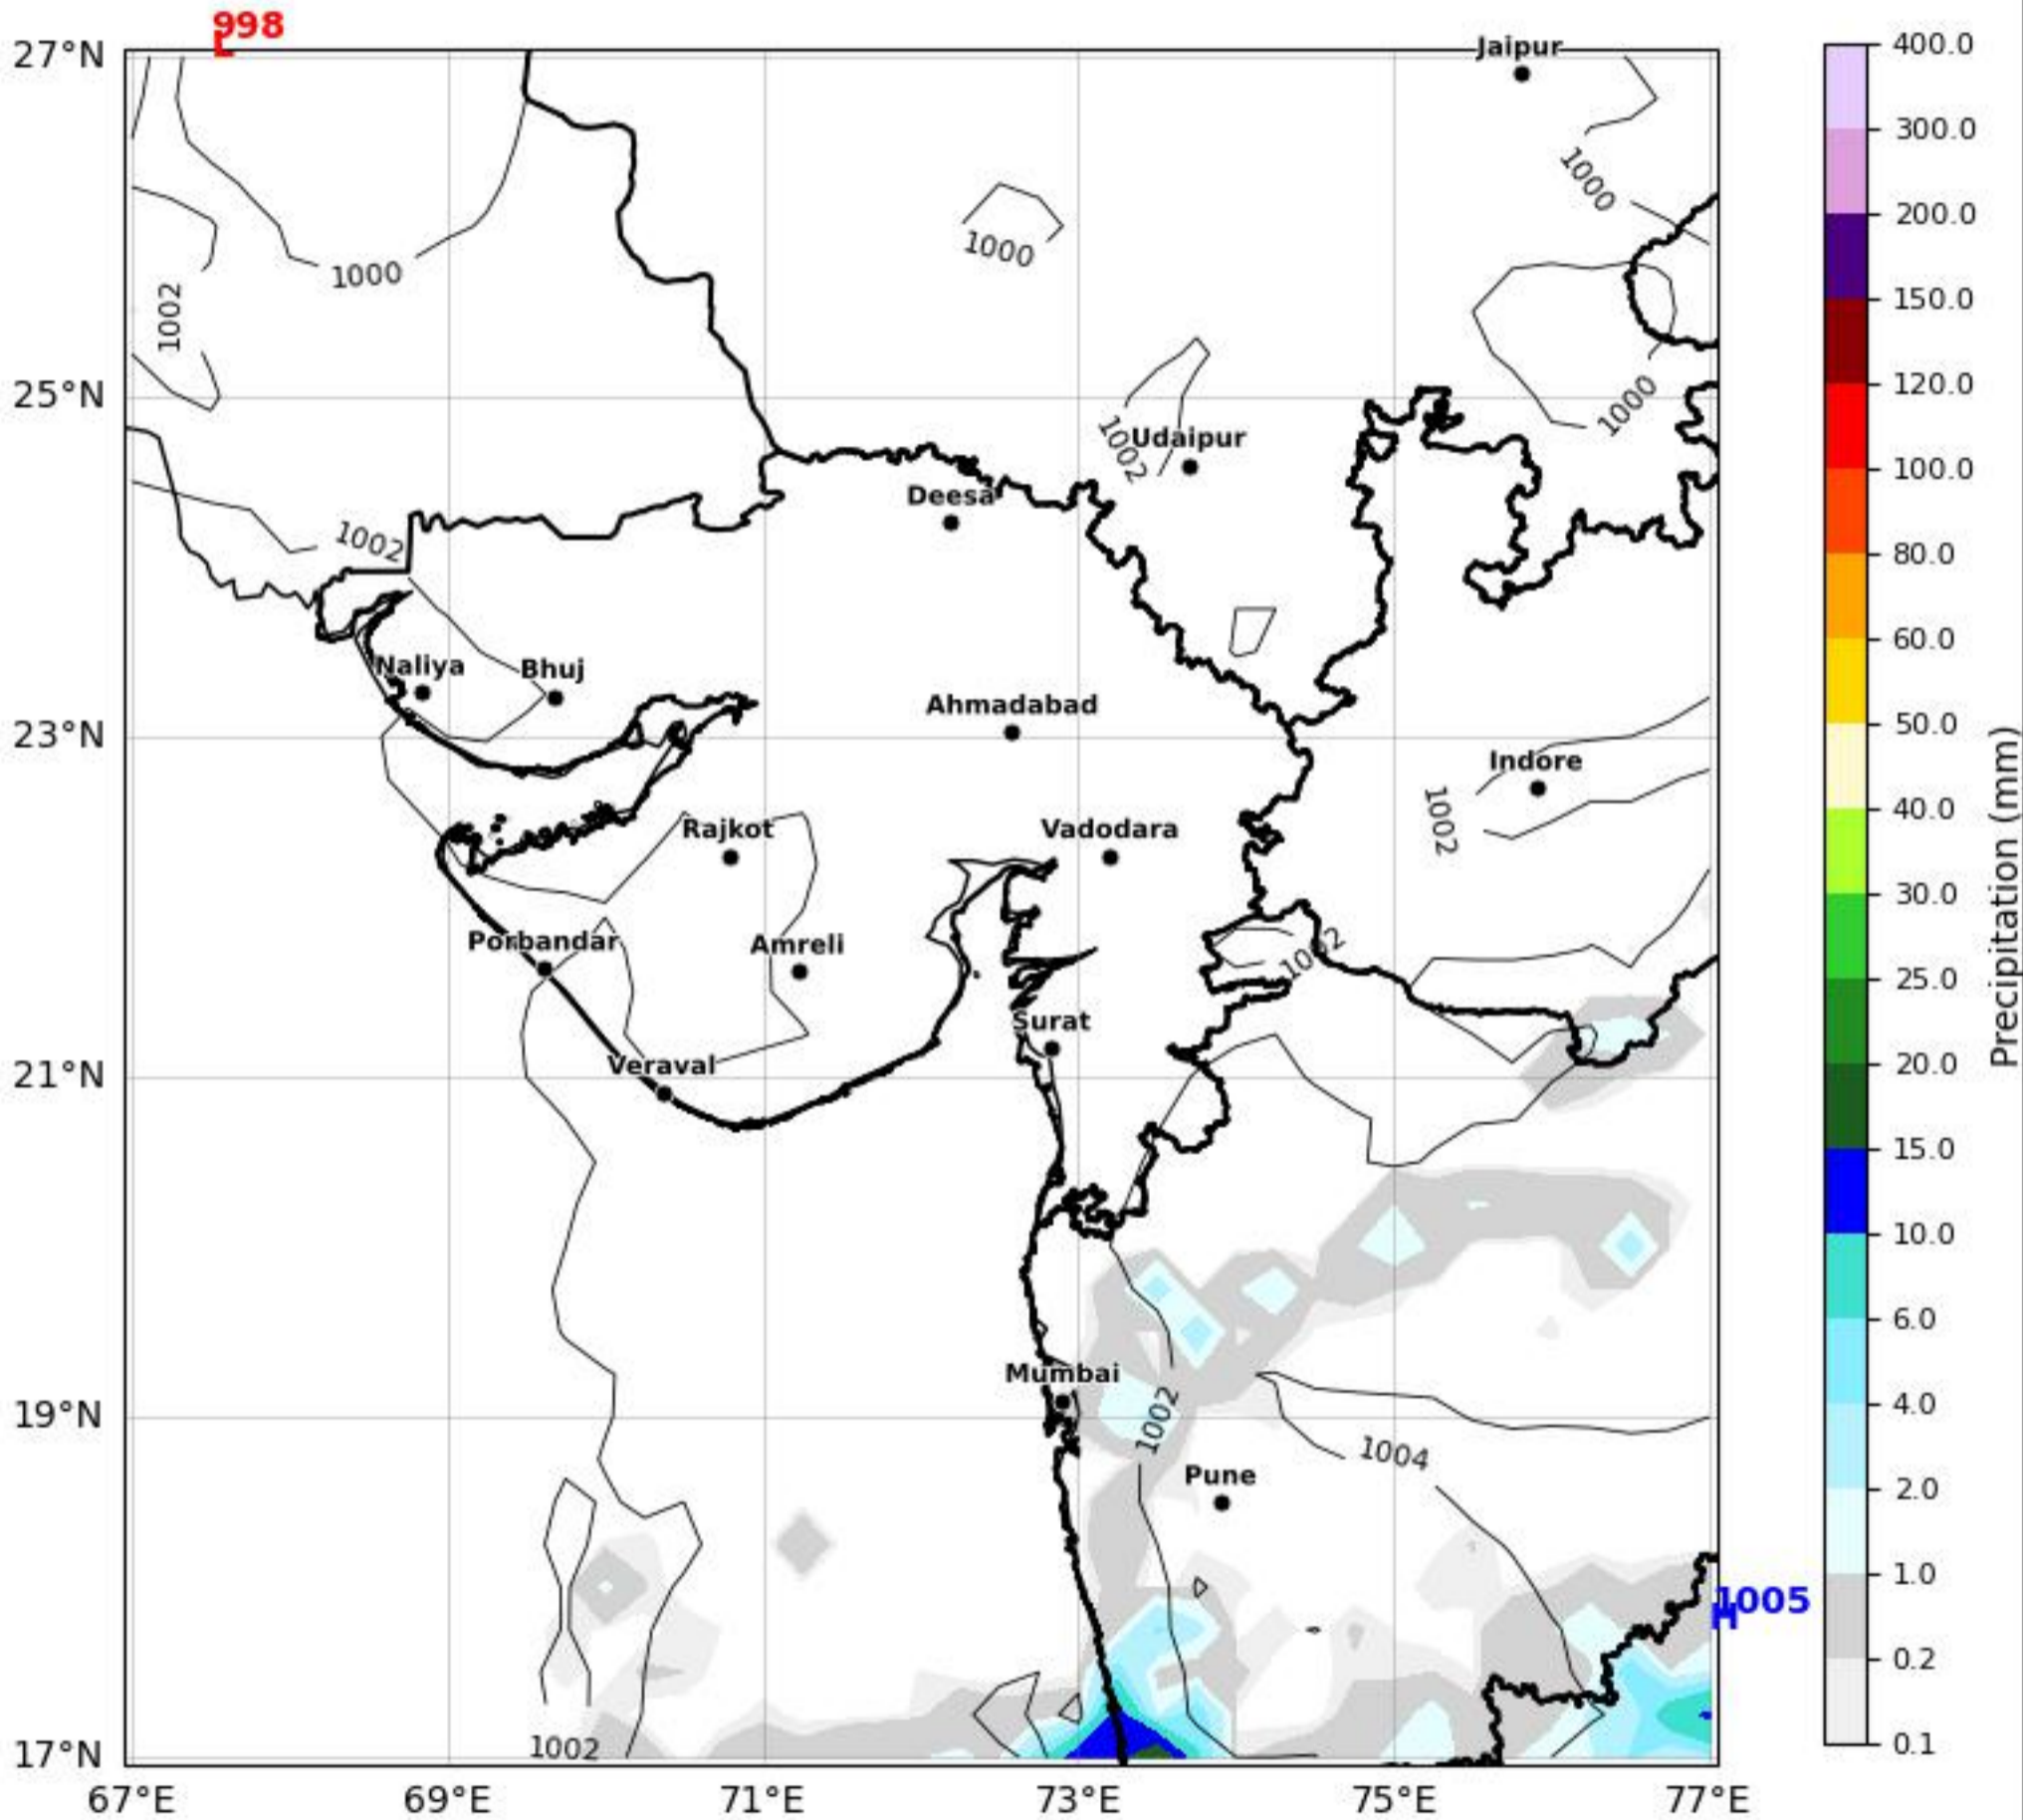

Daily Precipitation Forecast (264 HR)

Gujarat & Surrounding Region

Based on 07 May 2026 00Z valid for 18 May 2026 00Z

KOLA - West by gujaratweather.com - Data: ECMWF

KOLA: Kathiawar Ocean & Land Atmosphere - Experimental Weather Mapping Platform