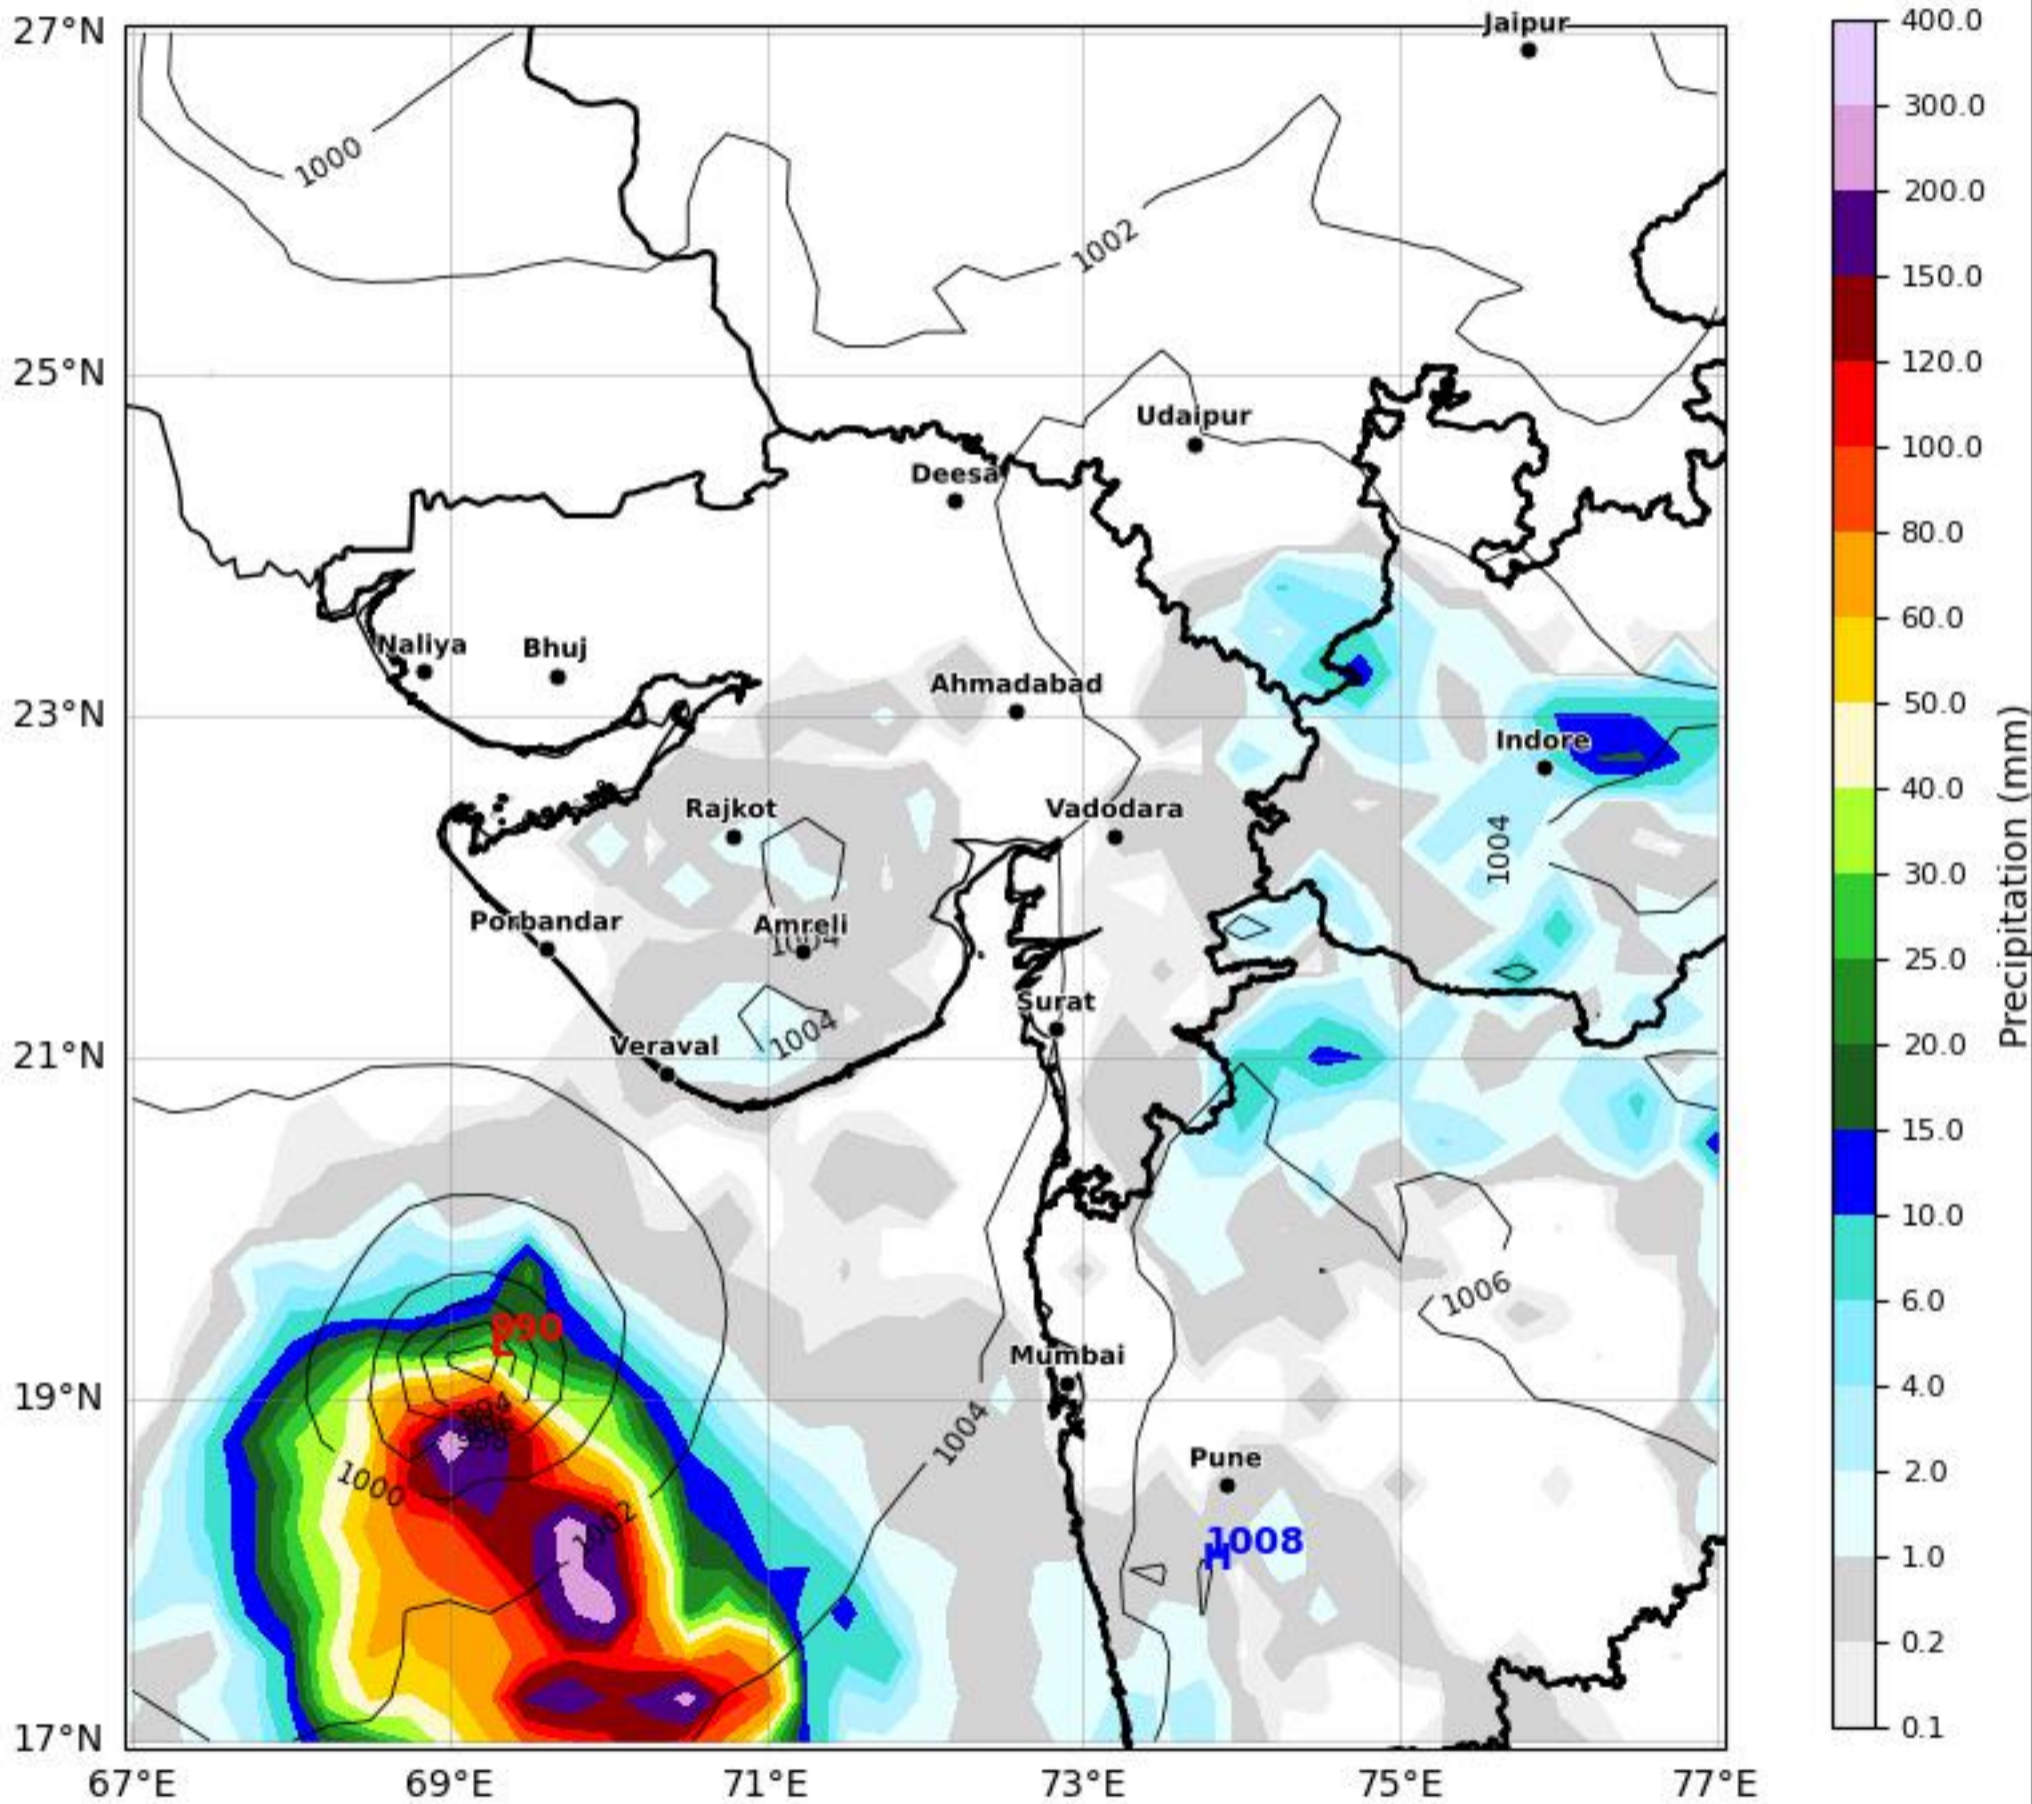

Daily Precipitation Forecast (336 HR) Gujarat & Surrounding Region

Based on 07 May 2026 00Z valid for 21 May 2026 00Z

KOLA - West by gujaratweather.com - Data: ECMWF

KOLA: Kathiawar Ocean & Land Atmosphere - Experimental Weather Mapping Platform

Disclaimer: The images provided by gujaratweather.com are experimental and for informational purposes only. They are not official forecasts. We do not guarantee the accuracy, timeliness, or completeness of these images, which may contain errors due to data download scripts or software limitations. For reliable weather forecasts, Please refer to official agencies such as Indian Meteorological Department or ECMWF. The base map shown does not represent political boundaries.