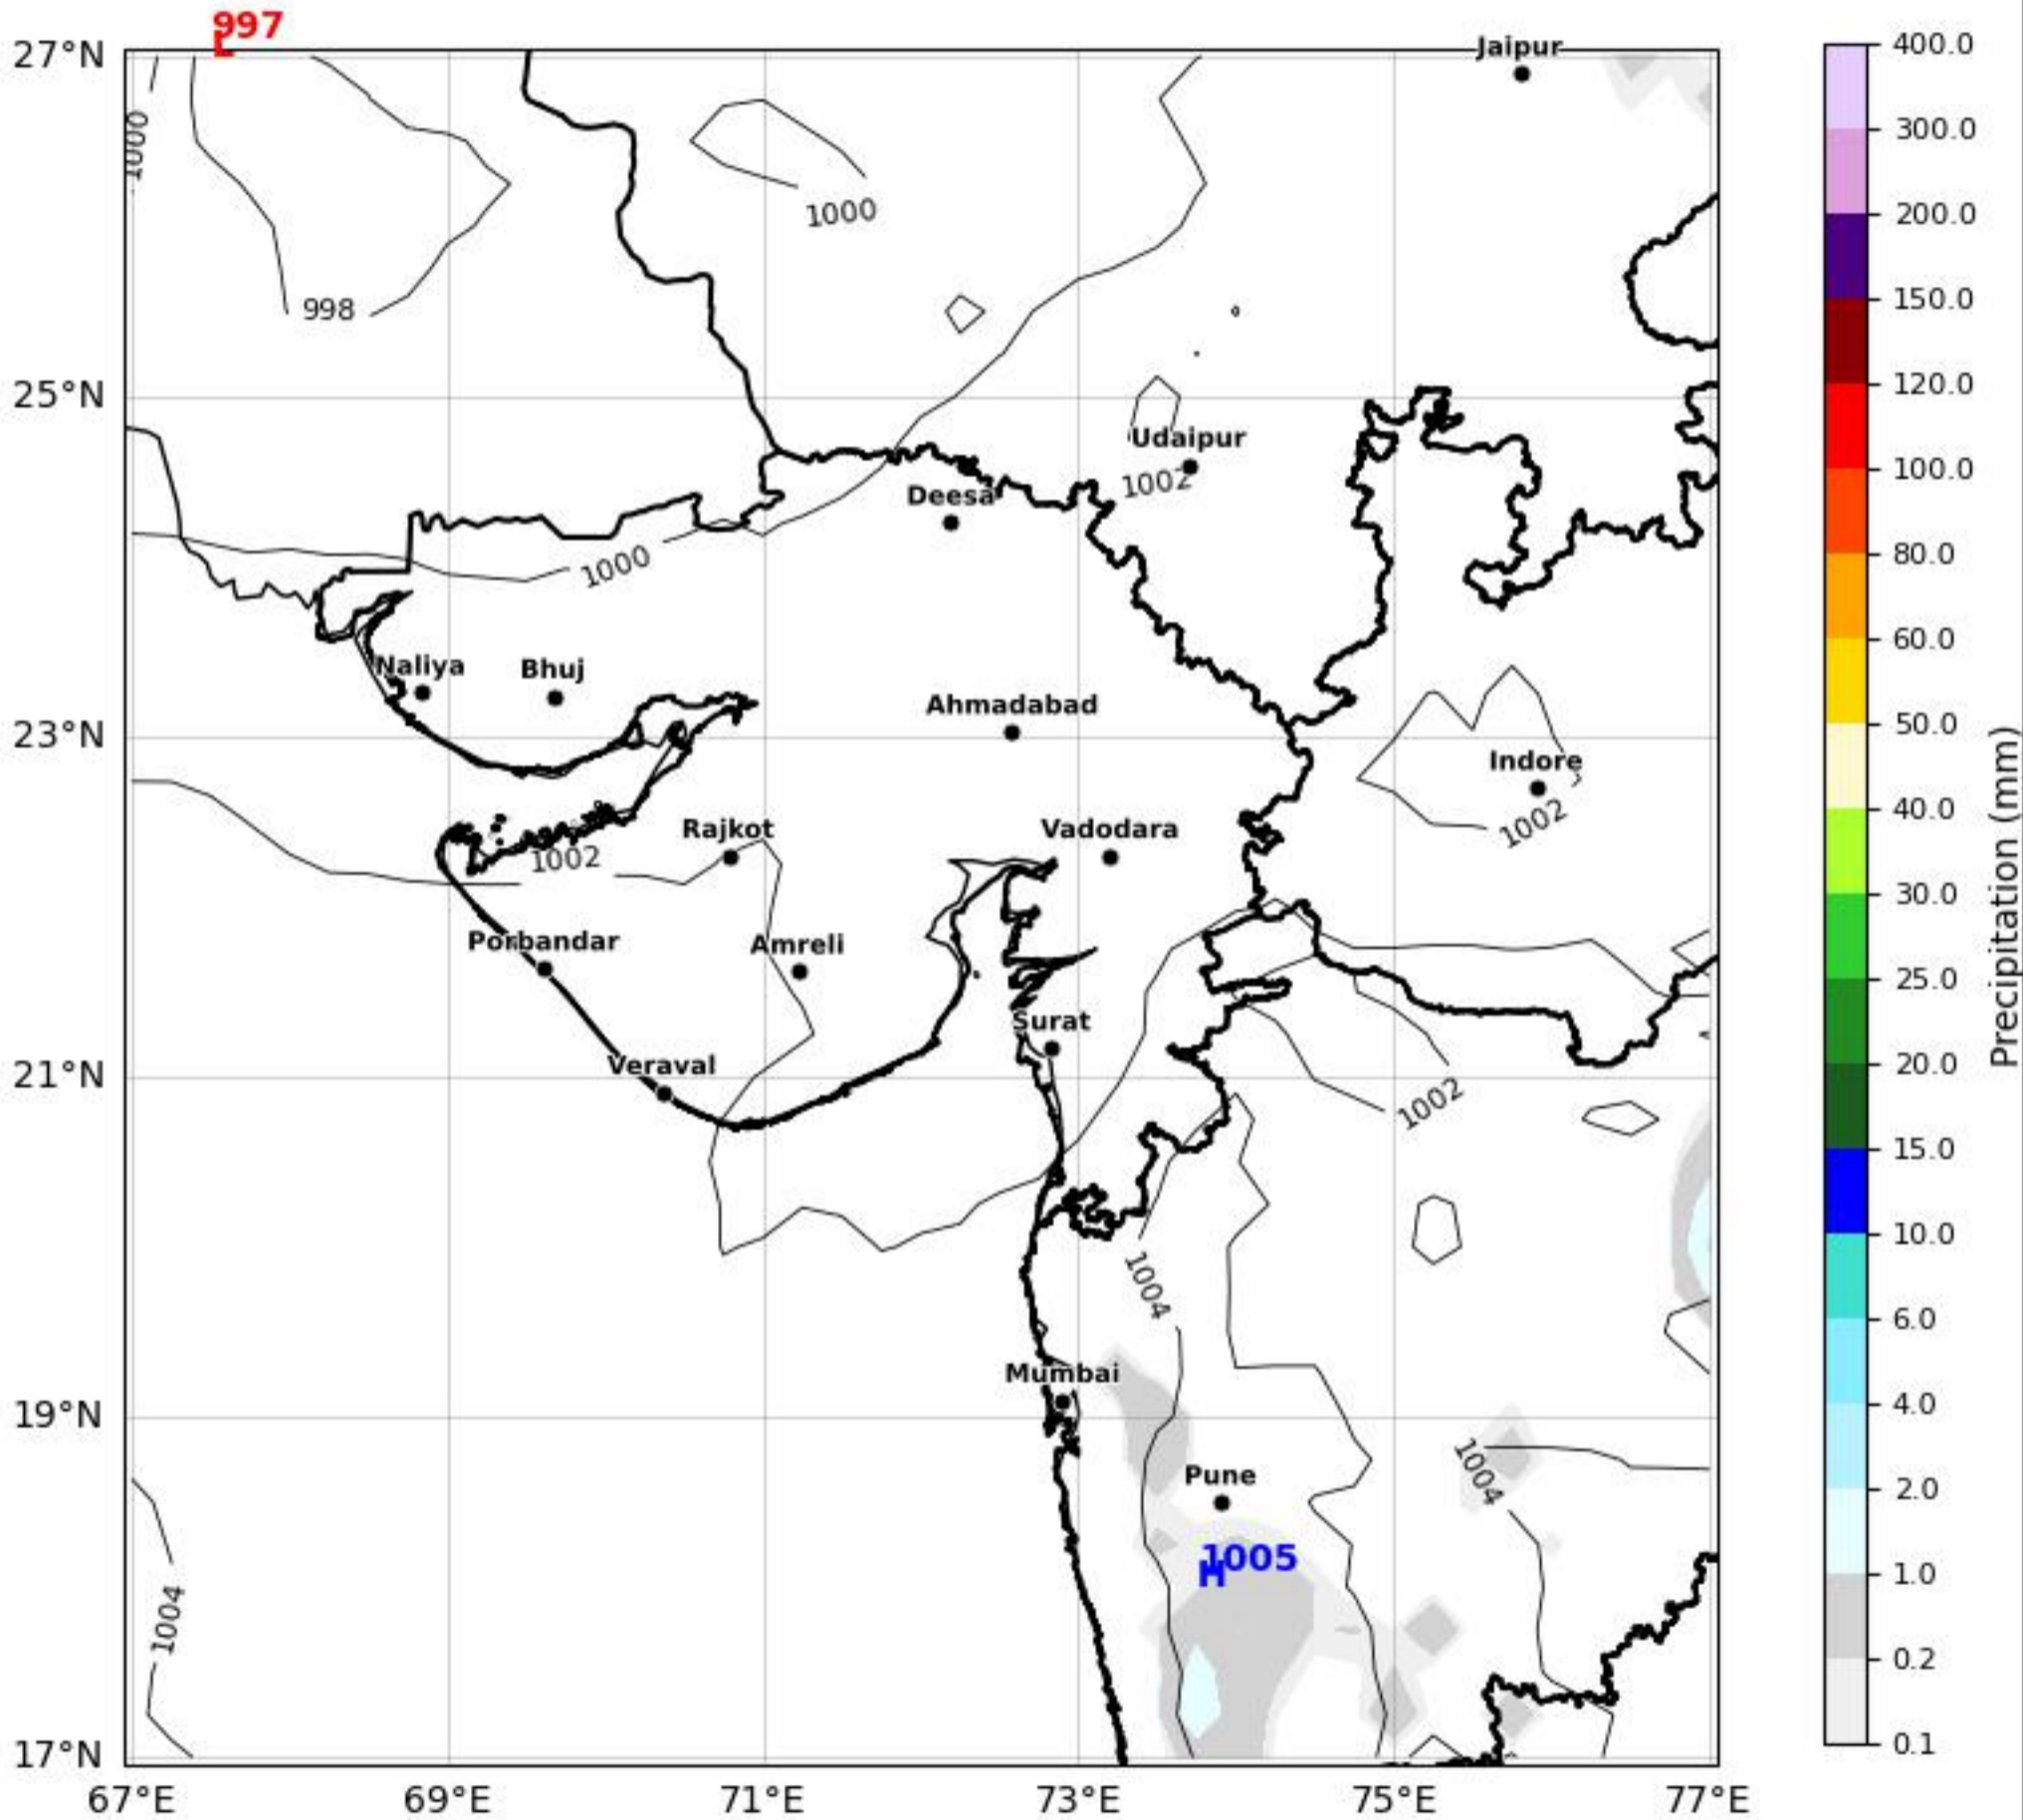

Daily Precipitation Forecast (168 HR) Gujarat & Surrounding Region

Based on 07 May 2026 00Z valid for 14 May 2026 00Z

KOLA - West by gujaratweather.com - Data: ECMWF

KOLA: Kathiawar Ocean & Land Atmosphere - Experimental Weather Mapping Platform

Disclaimer: The images provided by gujaratweather.com are experimental and for informational purposes only. They are not official forecasts. We do not guarantee the accuracy, timeliness, or completeness of these images, which may contain errors due to data download scripts or software limitations. For reliable weather forecasts, Please refer to official agencies such as Indian Meteorological Department or ECMWF. The base map shown does not represent political boundaries.