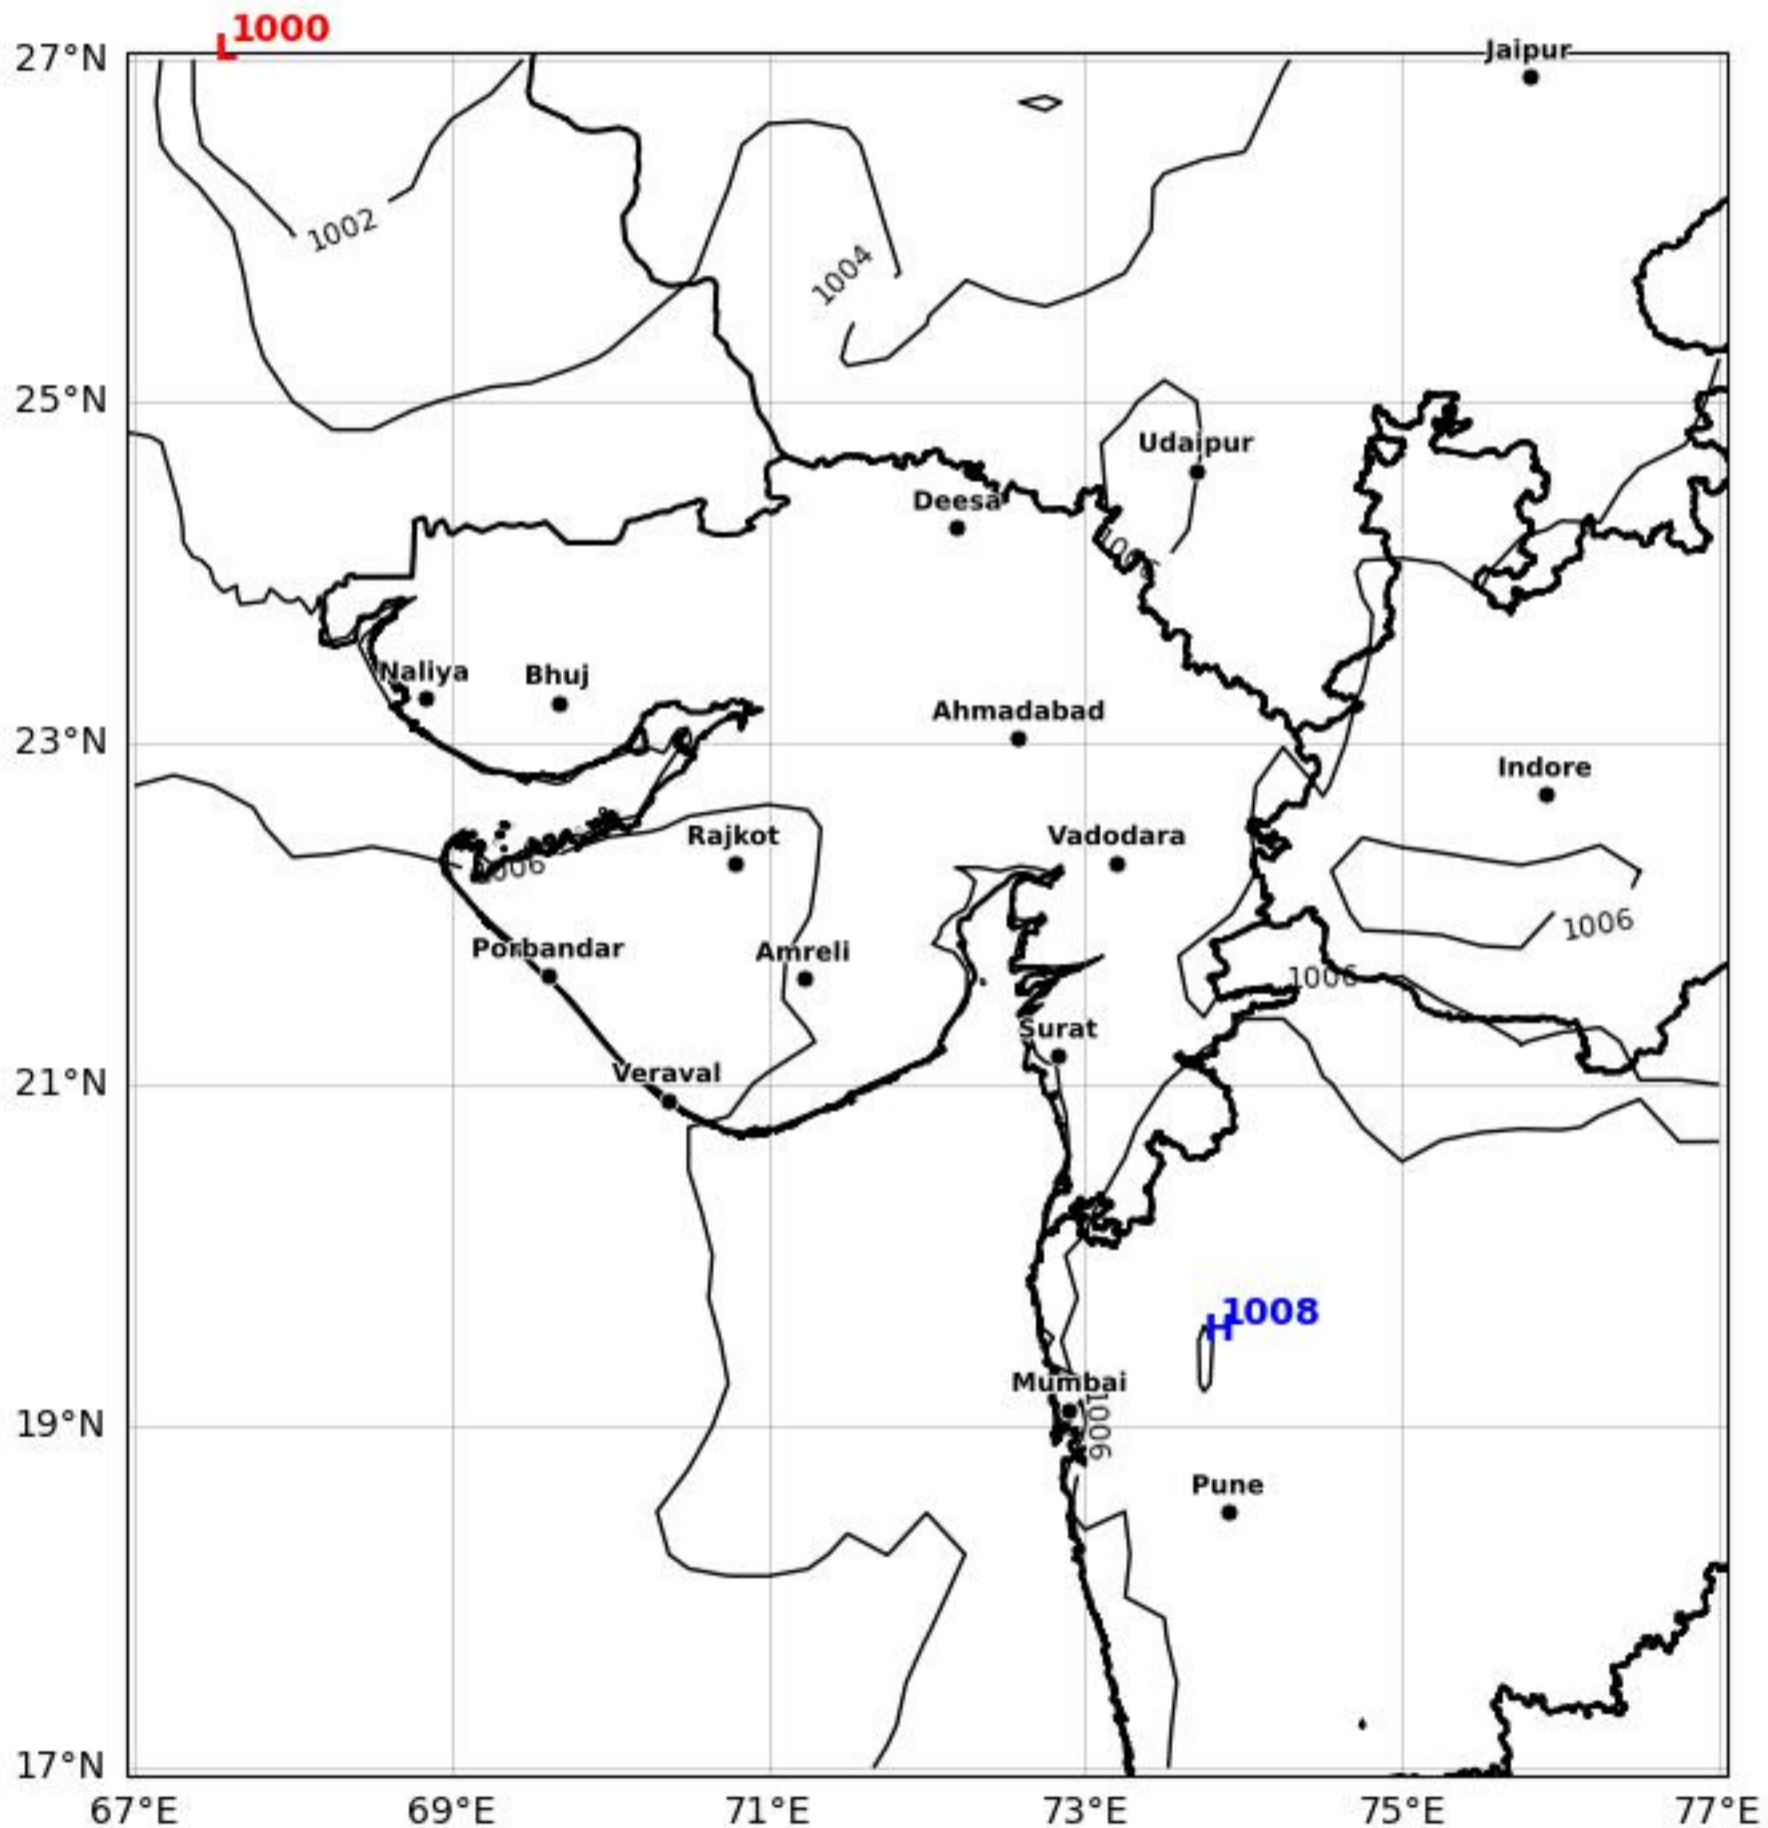

MSL Analysis Map Gujarat & Surrounding Region

Based on 07 May 2026 00Z

KOLA - West by gujaratweather.com - Data: ECMWF

KOLA: Kathiawar Ocean & Land Atmosphere - Experimental Weather Mapping Platform

Disclaimer: The images provided by gujaratweather.com are experimental and for informational purposes only. They are not official forecasts. We do not guarantee the accuracy, timeliness, or completeness of these images, which may contain errors due to data download scripts or software limitations. For reliable weather forecasts, Please refer to official agencies such as Indian Meteorological Department or ECMWF. The base map shown does not represent political boundaries.

Daily Precipitation Forecast (24 HR) Gujarat & Surrounding Region

Based on 07 May 2026 00Z valid for 08 May 2026 00Z

KOLA - West by gujaratweather.com - Data: ECMWF

KOLA: Kathiawar Ocean & Land Atmosphere - Experimental Weather Mapping Platform