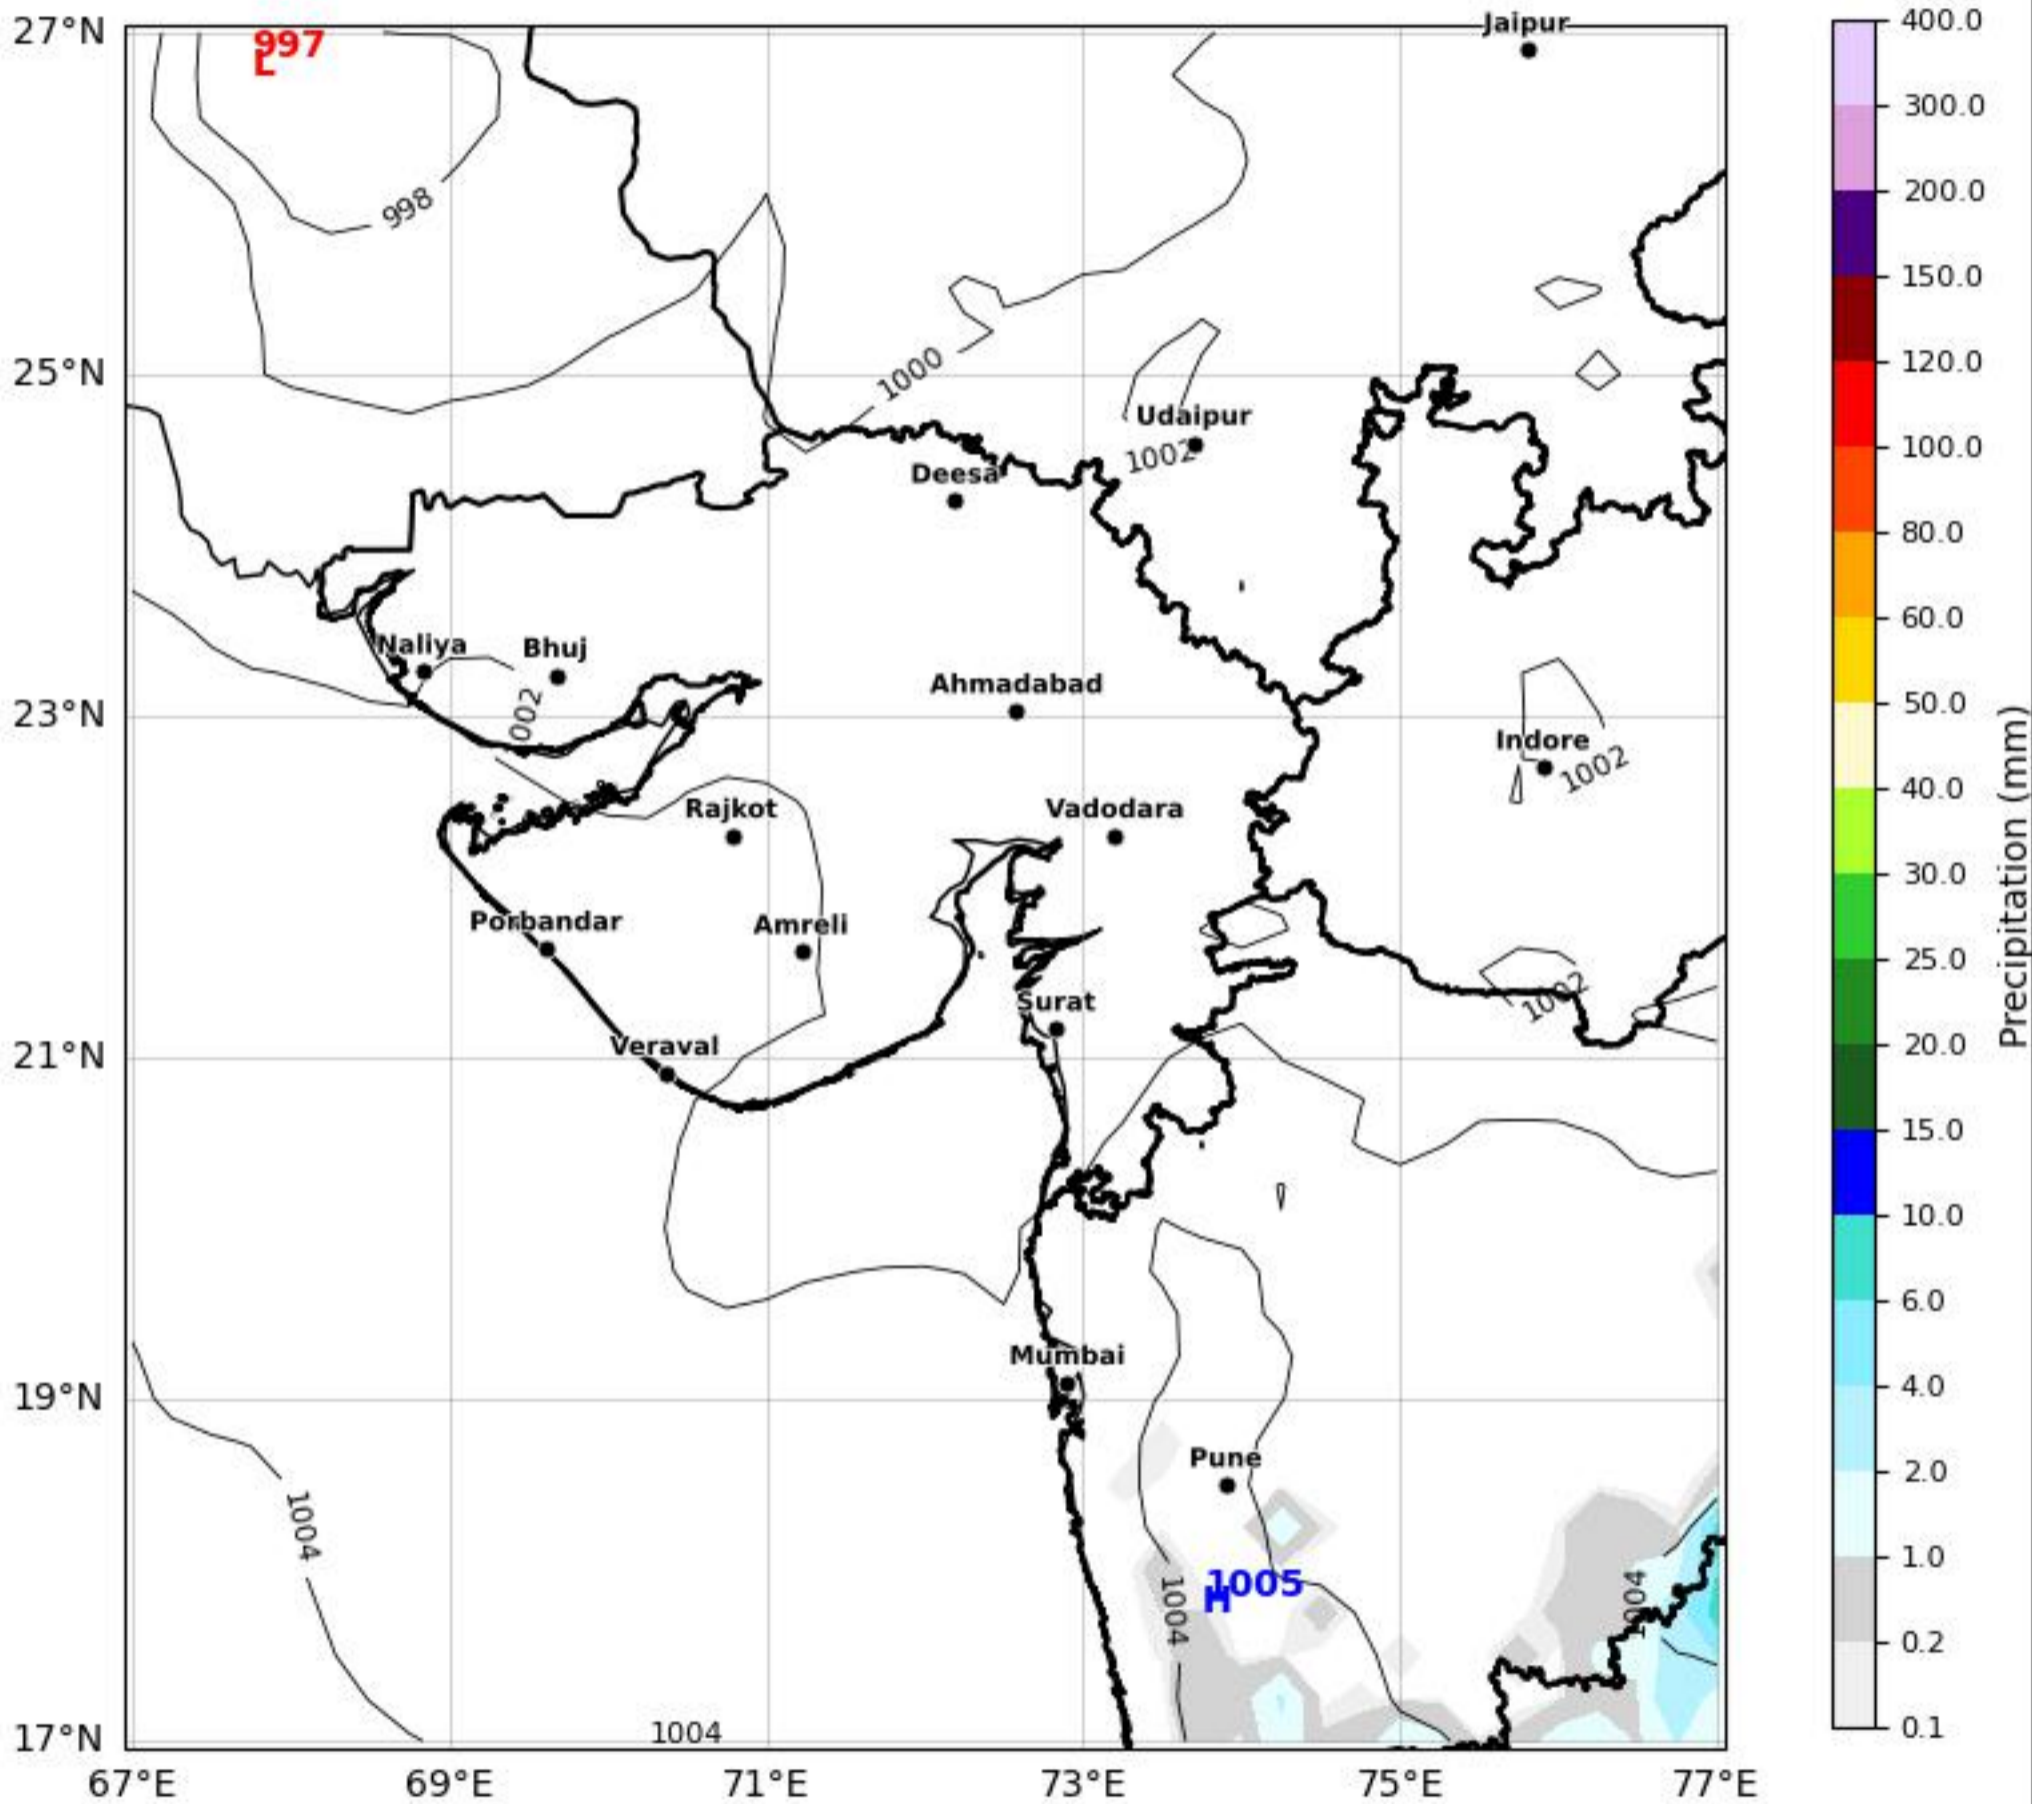

Daily Precipitation Forecast (192 HR) Gujarat & Surrounding Region

Based on 07 May 2026 00Z valid for 15 May 2026 00Z

KOLA - West by gujaratweather.com - Data: ECMWF

KOLA: Kathiawar Ocean & Land Atmosphere - Experimental Weather Mapping Platform

Disclaimer: The images provided by gujaratweather.com are experimental and for informational purposes only. They are not official forecasts. We do not guarantee the accuracy, timeliness, or completeness of these images, which may contain errors due to data download scripts or software limitations. For reliable weather forecasts, Please refer to official agencies such as Indian Meteorological Department or ECMWF. The base map shown does not represent political boundaries.