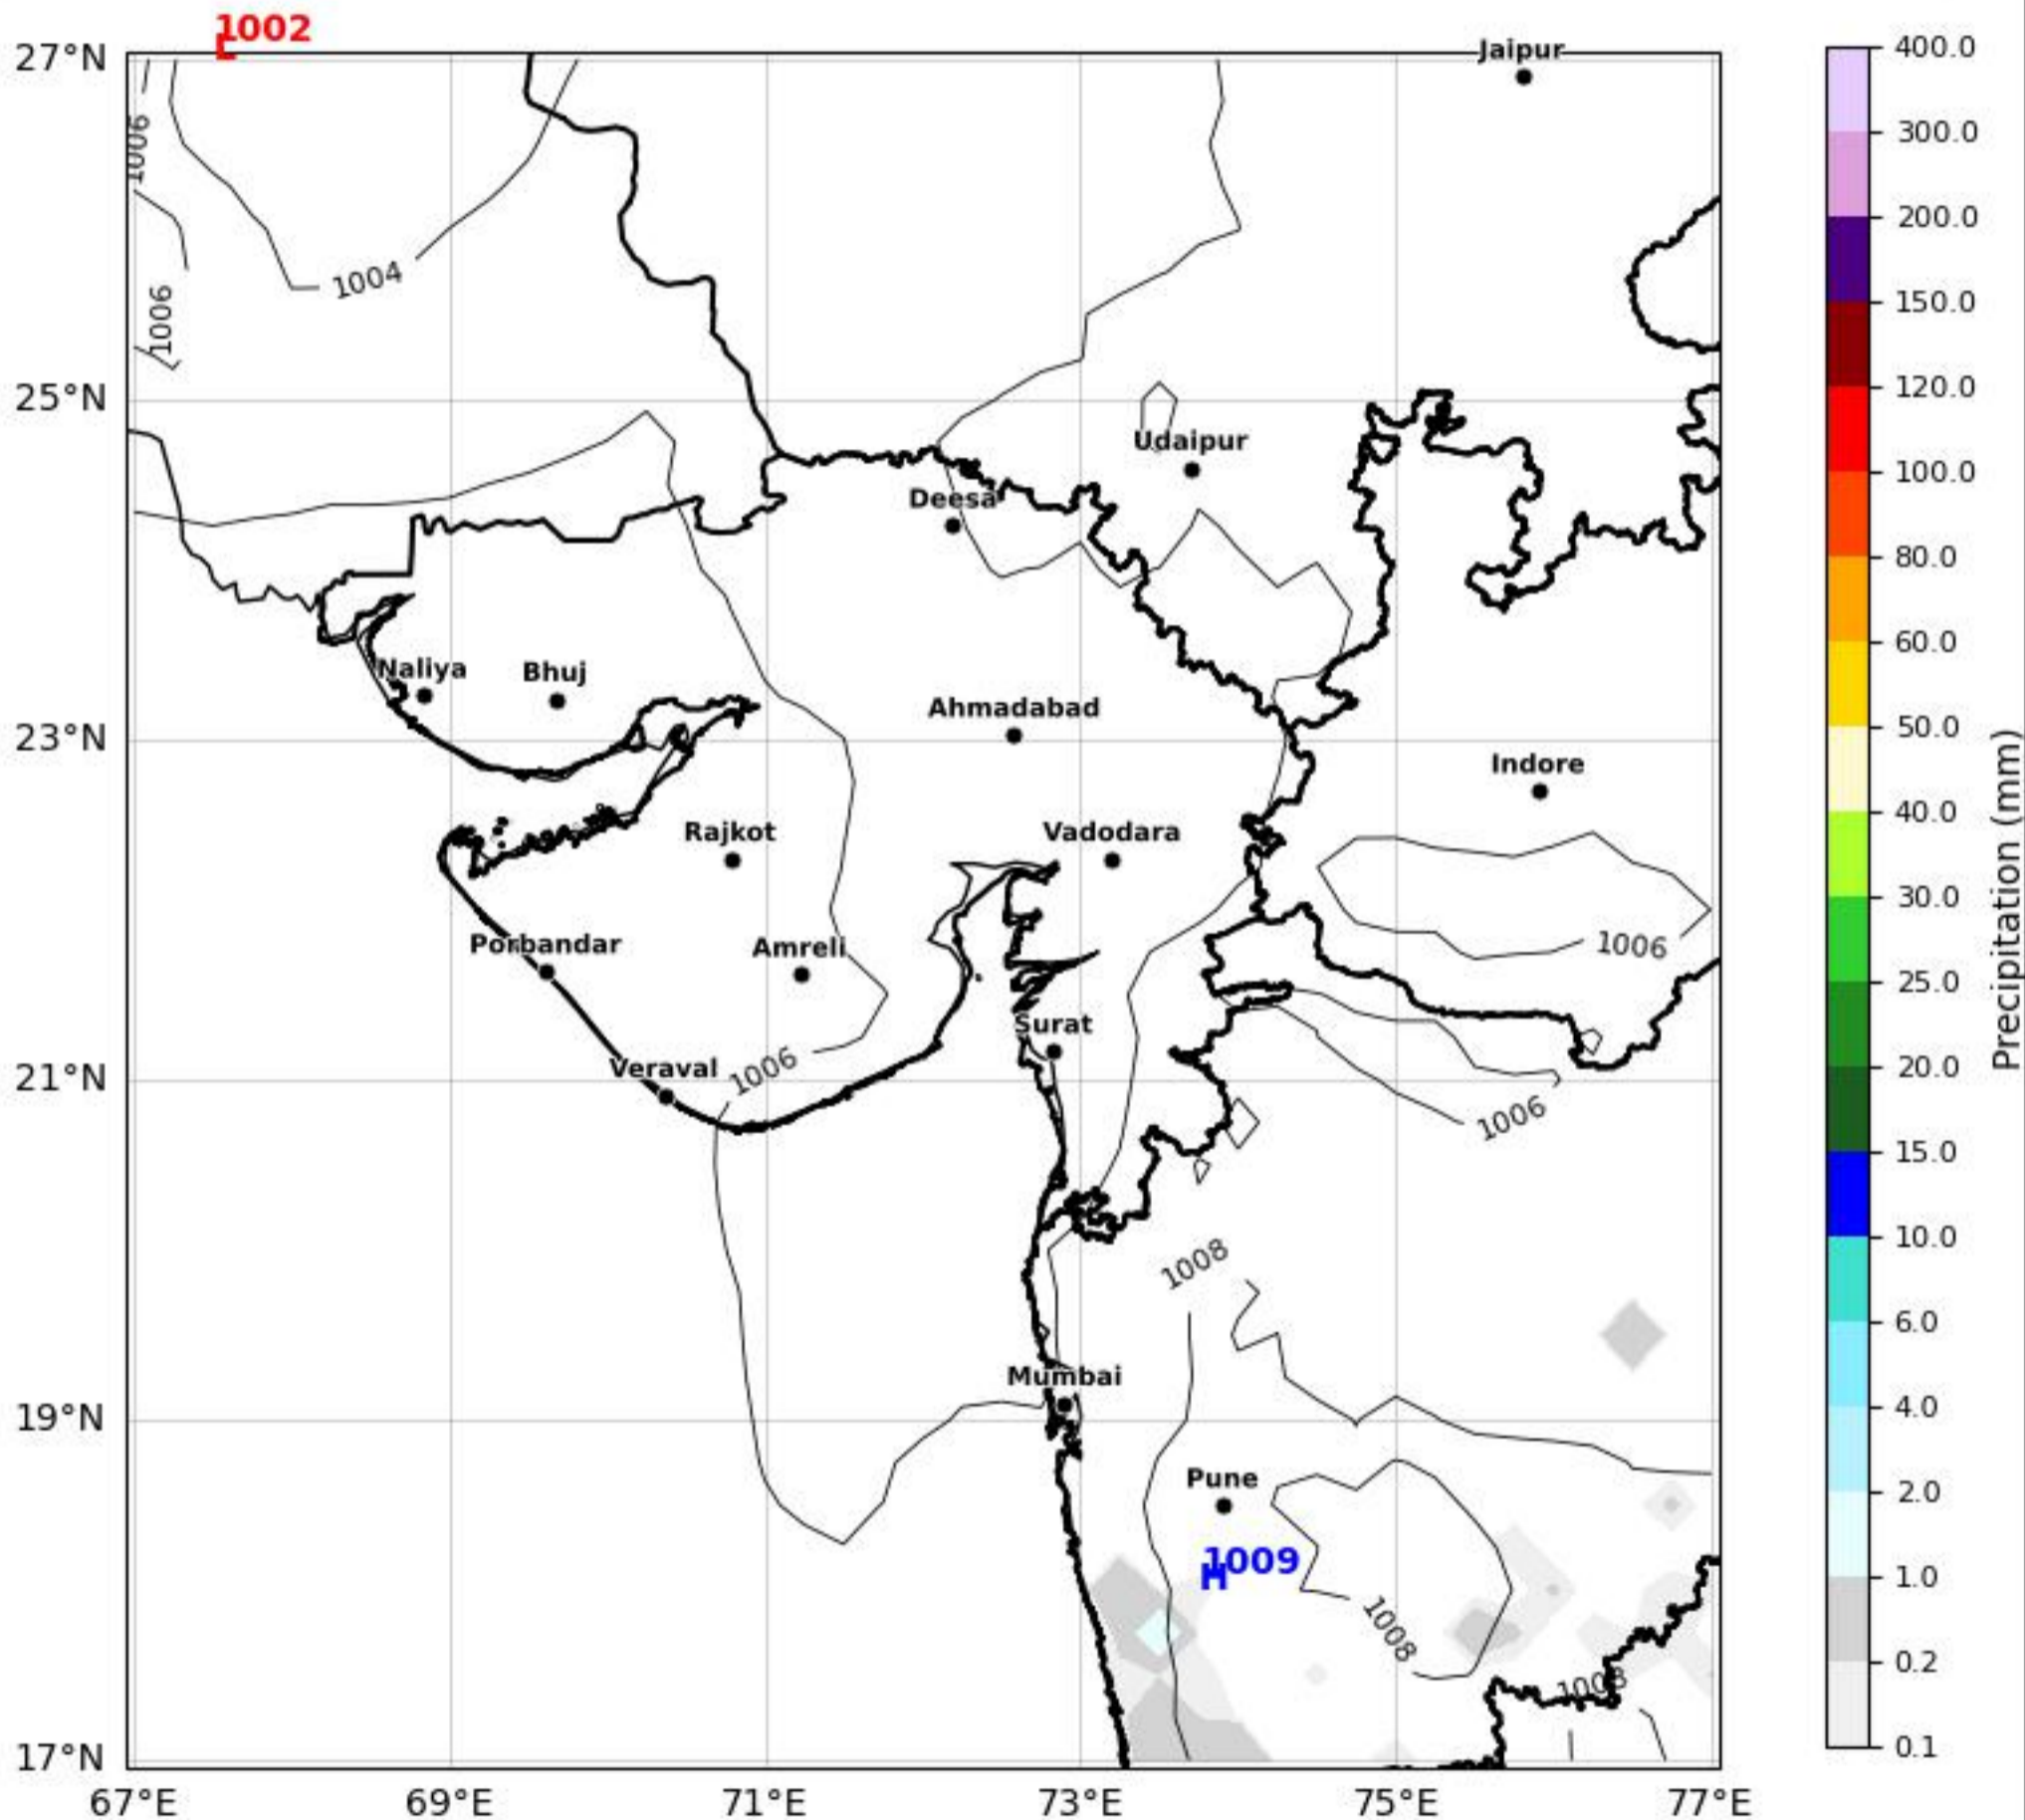

Daily Precipitation Forecast (72 HR) Gujarat & Surrounding Region

Based on 07 May 2026 00Z valid for 10 May 2026 00Z

KOLA - West by gujaratweather.com - Data: ECMWF

KOLA: Kathiawar Ocean & Land Atmosphere - Experimental Weather Mapping Platform

Disclaimer: The images provided by gujaratweather.com are experimental and for informational purposes only. They are not official forecasts. We do not guarantee the accuracy, timeliness, or completeness of these images, which may contain errors due to data download scripts or software limitations. For reliable weather forecasts, Please refer to official agencies such as Indian Meteorological Department or ECMWF. The base map shown does not represent political boundaries.