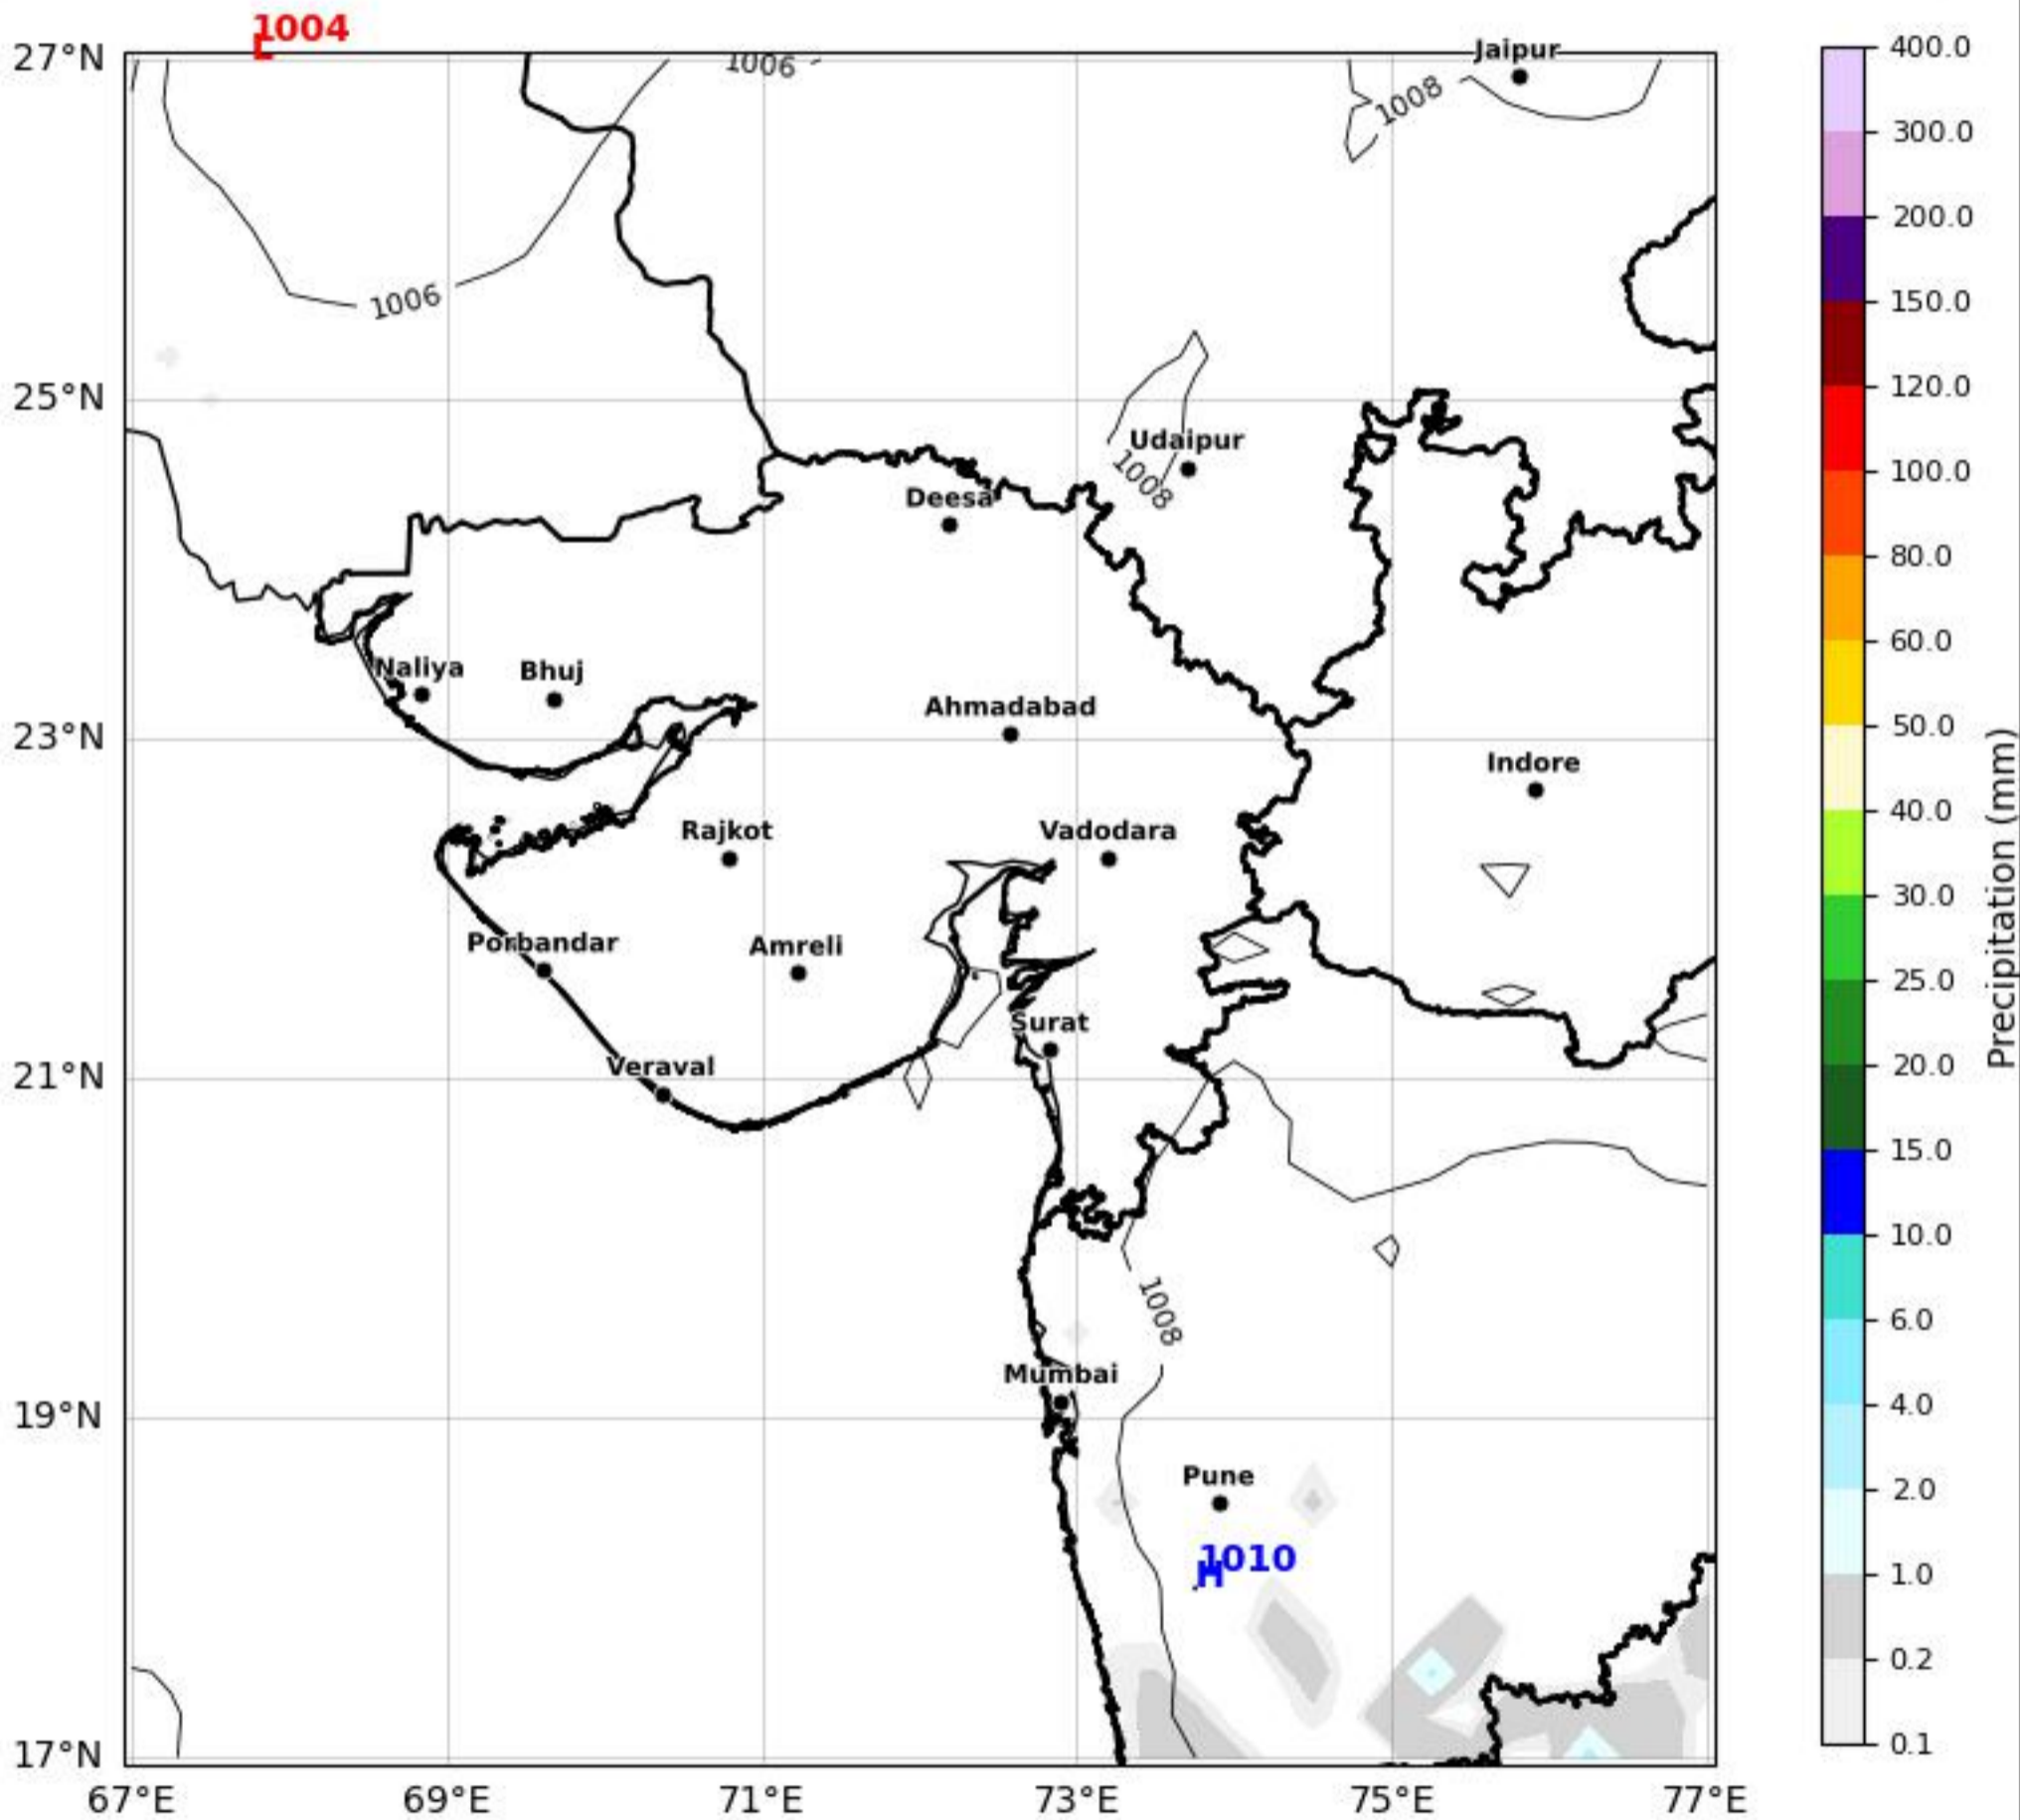

Daily Precipitation Forecast (48 HR) Gujarat & Surrounding Region

Based on 07 May 2026 00Z valid for 09 May 2026 00Z

KOLA - West by gujaratweather.com - Data: ECMWF

KOLA: Kathiawar Ocean & Land Atmosphere - Experimental Weather Mapping Platform

Disclaimer: The images provided by gujaratweather.com are experimental and for informational purposes only. They are not official forecasts. We do not guarantee the accuracy, timeliness, or completeness of these images, which may contain errors due to data download scripts or software limitations. For reliable weather forecasts, Please refer to official agencies such as Indian Meteorological Department or ECMWF. The base map shown does not represent political boundaries.