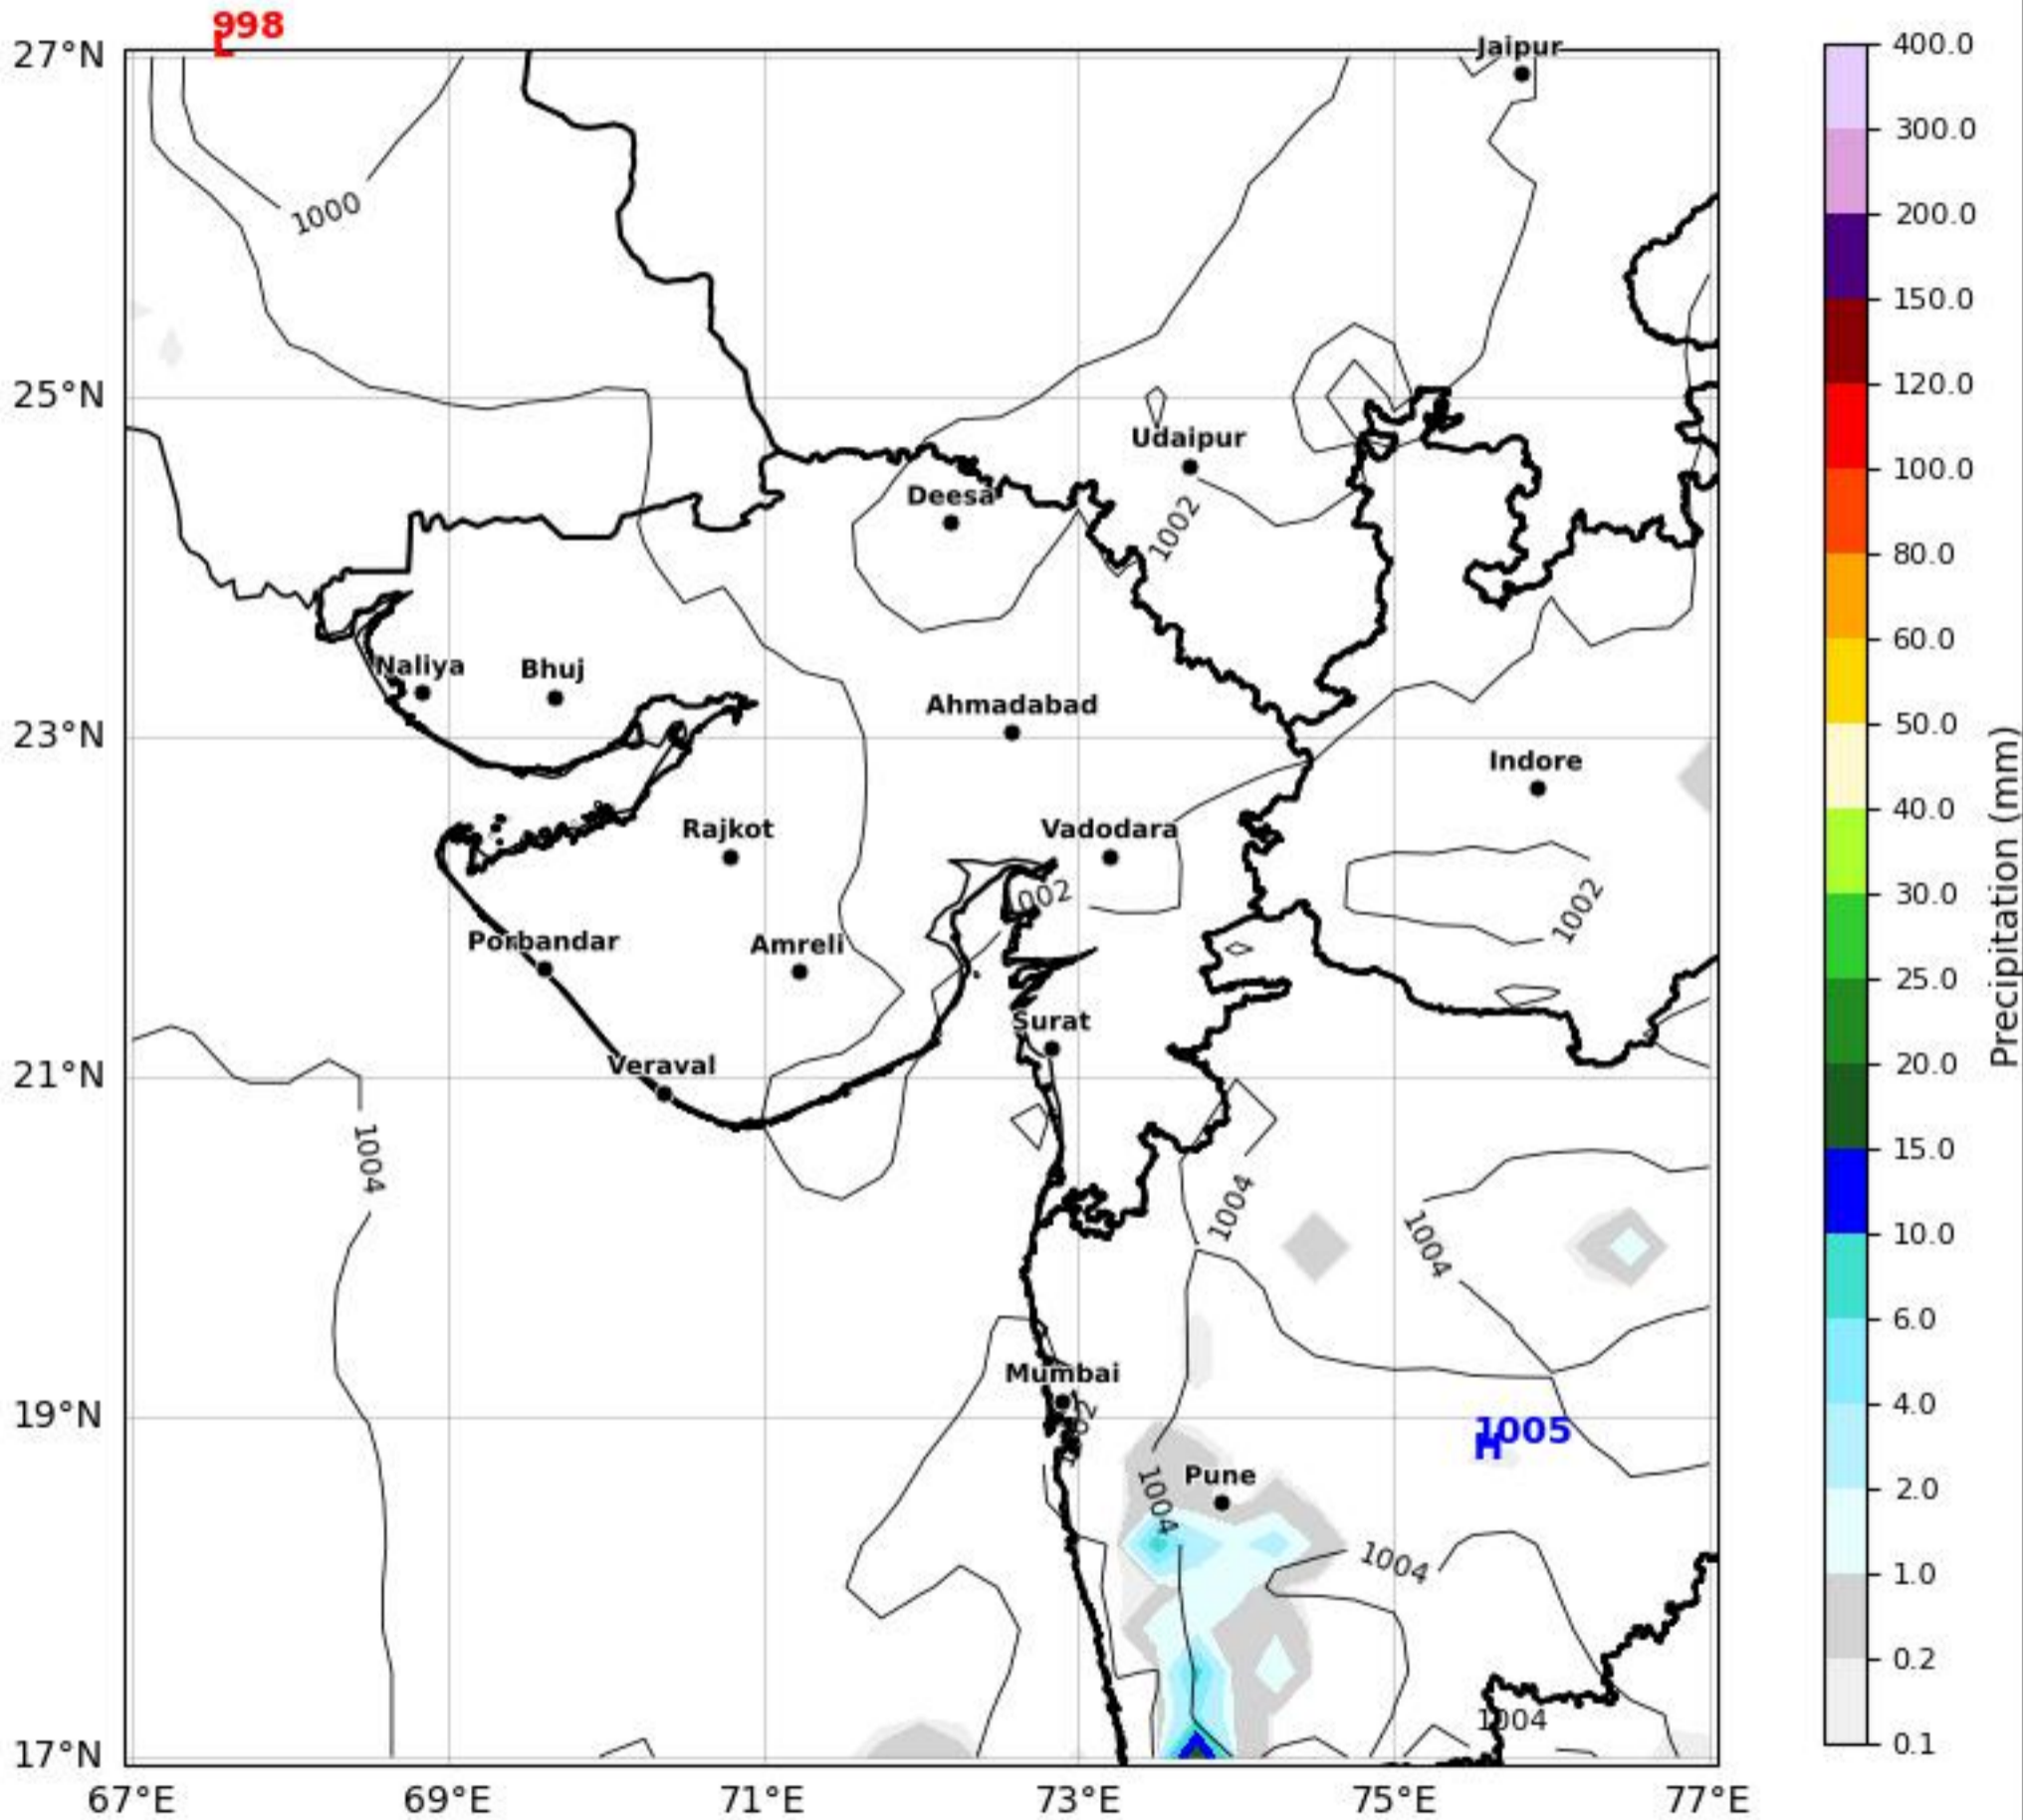

Daily Precipitation Forecast (240 HR) Gujarat & Surrounding Region

Based on 07 May 2026 00Z valid for 17 May 2026 00Z

KOLA - West by gujaratweather.com - Data: ECMWF

KOLA: Kathiawar Ocean & Land Atmosphere - Experimental Weather Mapping Platform

Disclaimer: The images provided by gujaratweather.com are experimental and for informational purposes only. They are not official forecasts. We do not guarantee the accuracy, timeliness, or completeness of these images, which may contain errors due to data download scripts or software limitations. For reliable weather forecasts, Please refer to official agencies such as Indian Meteorological Department or ECMWF. The base map shown does not represent political boundaries.