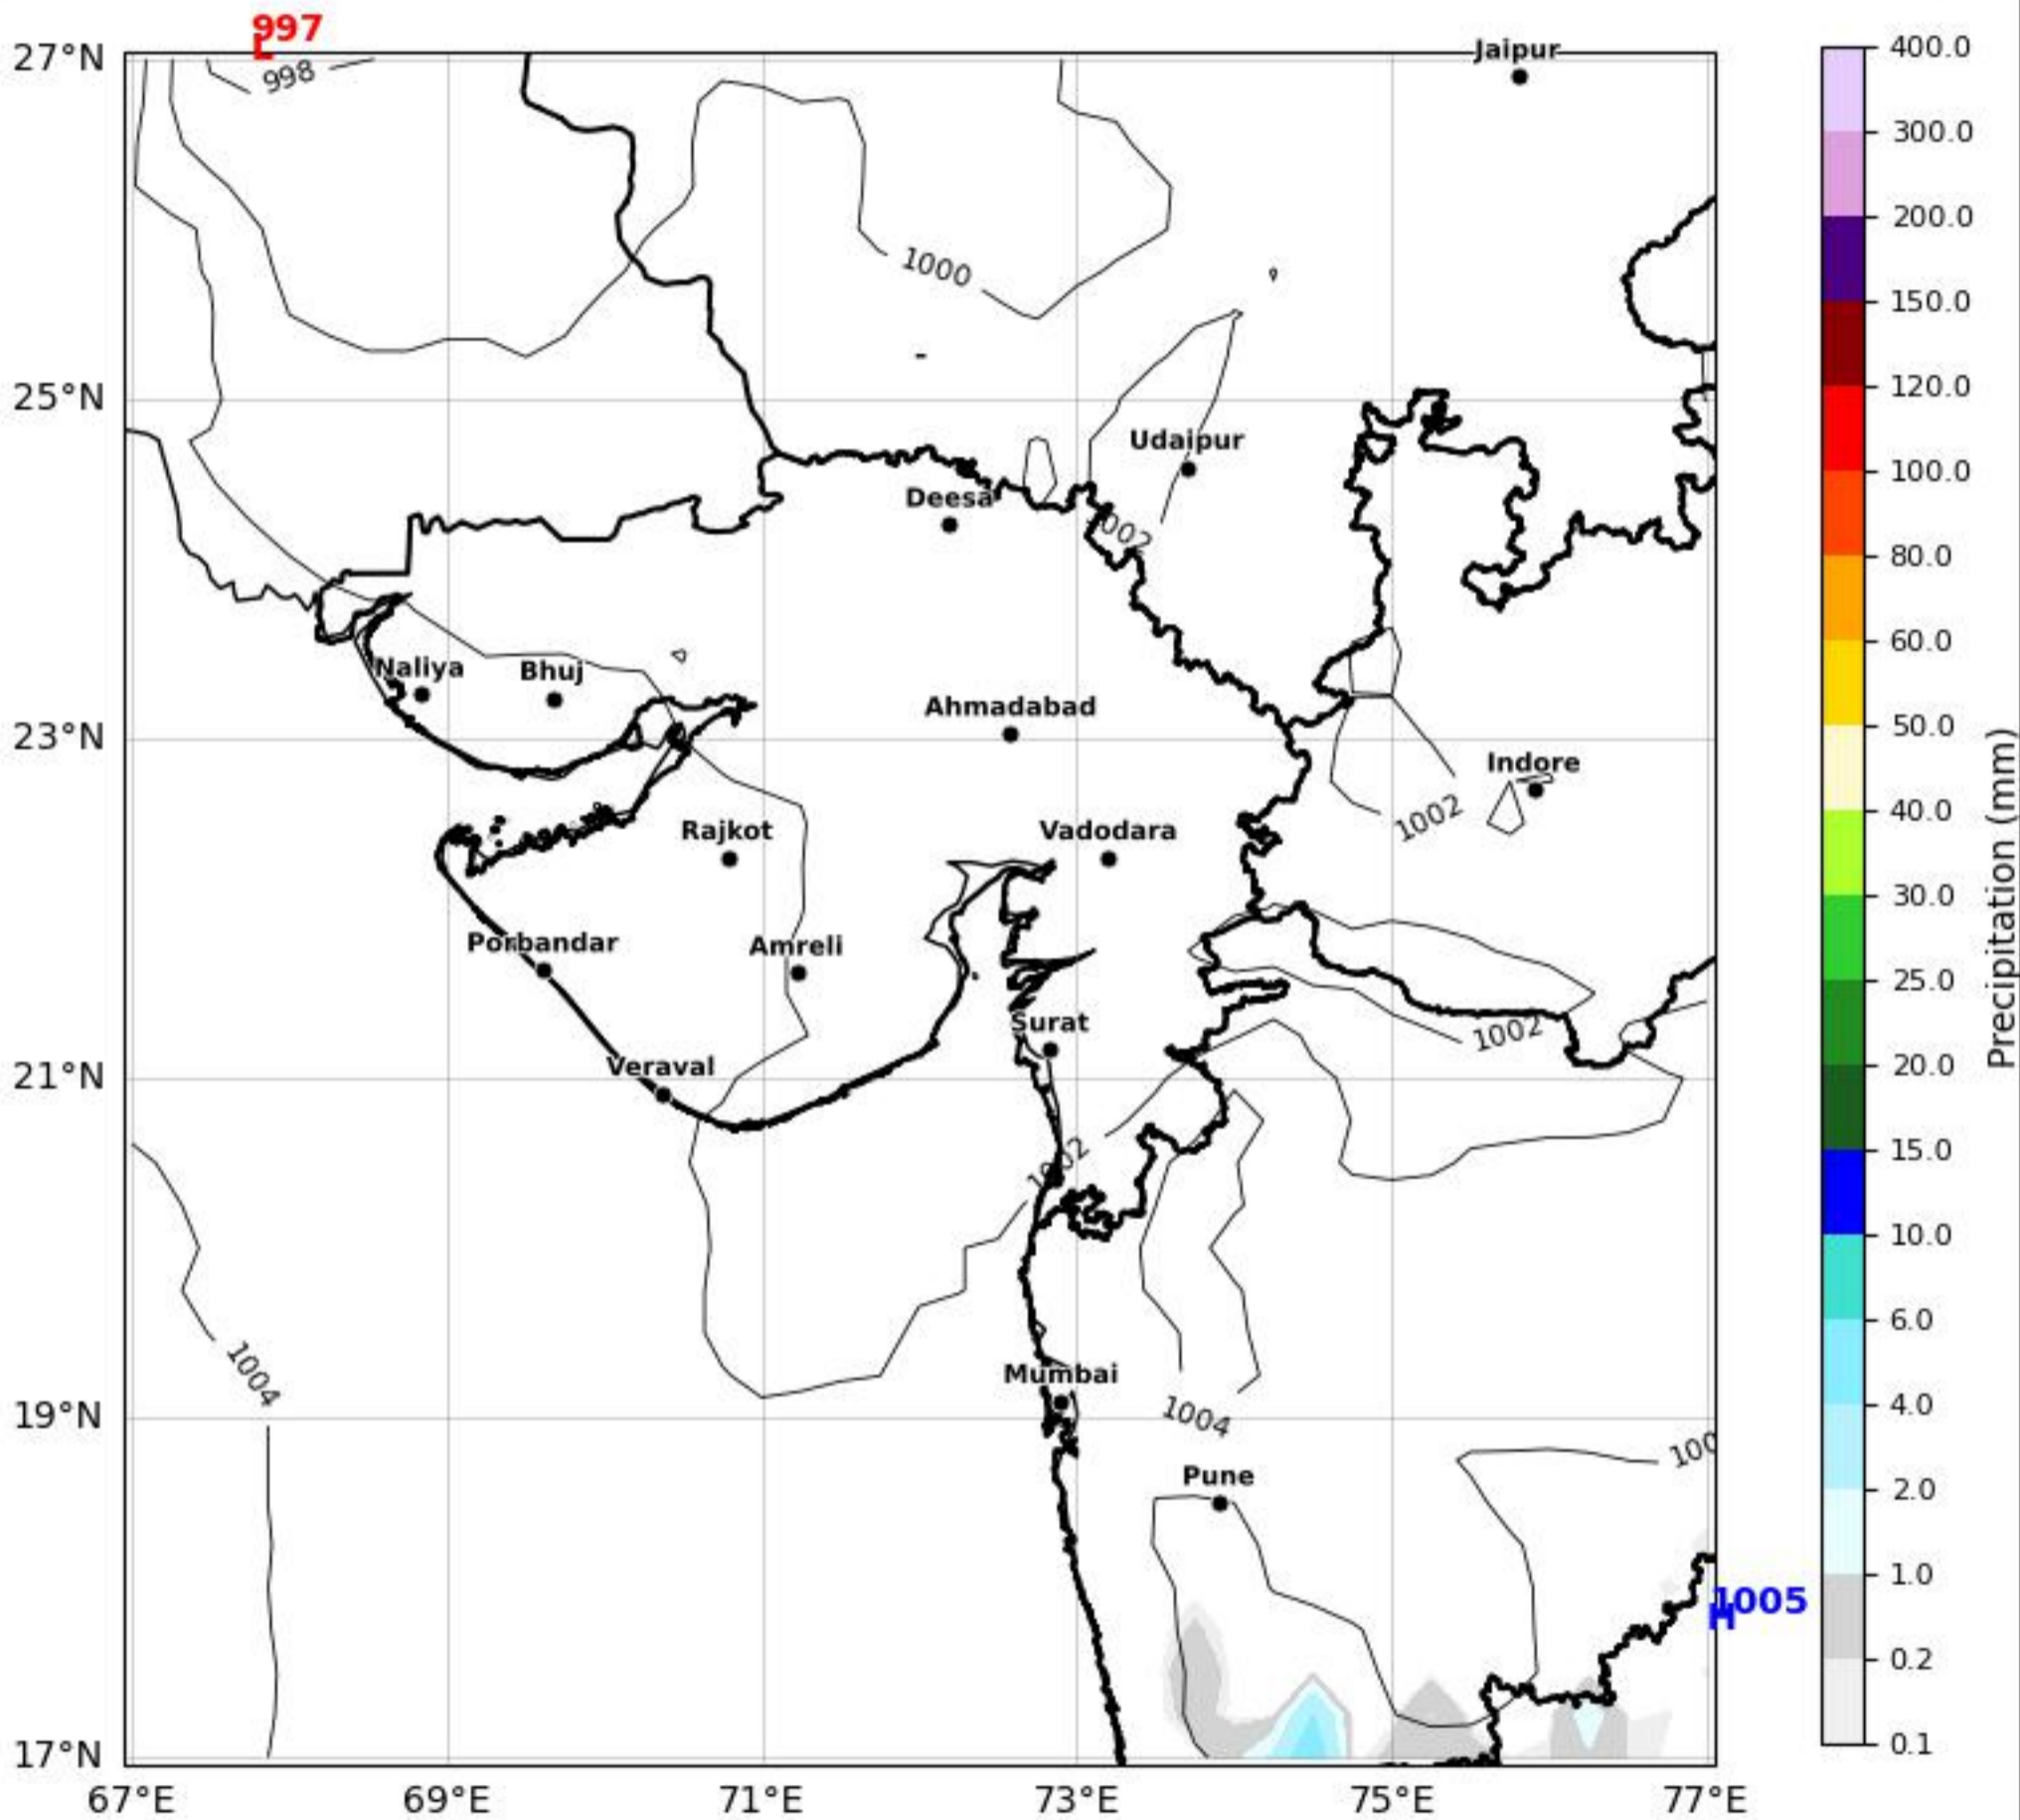

Daily Precipitation Forecast (216 HR) Gujarat & Surrounding Region

Based on 07 May 2026 00Z valid for 16 May 2026 00Z

KOLA - West by gujaratweather.com - Data: ECMWF

KOLA: Kathiawar Ocean & Land Atmosphere - Experimental Weather Mapping Platform

Disclaimer: The images provided by gujaratweather.com are experimental and for informational purposes only. They are not official forecasts. We do not guarantee the accuracy, timeliness, or completeness of these images, which may contain errors due to data download scripts or software limitations. For reliable weather forecasts, Please refer to official agencies such as Indian Meteorological Department or ECMWF. The base map shown does not represent political boundaries.