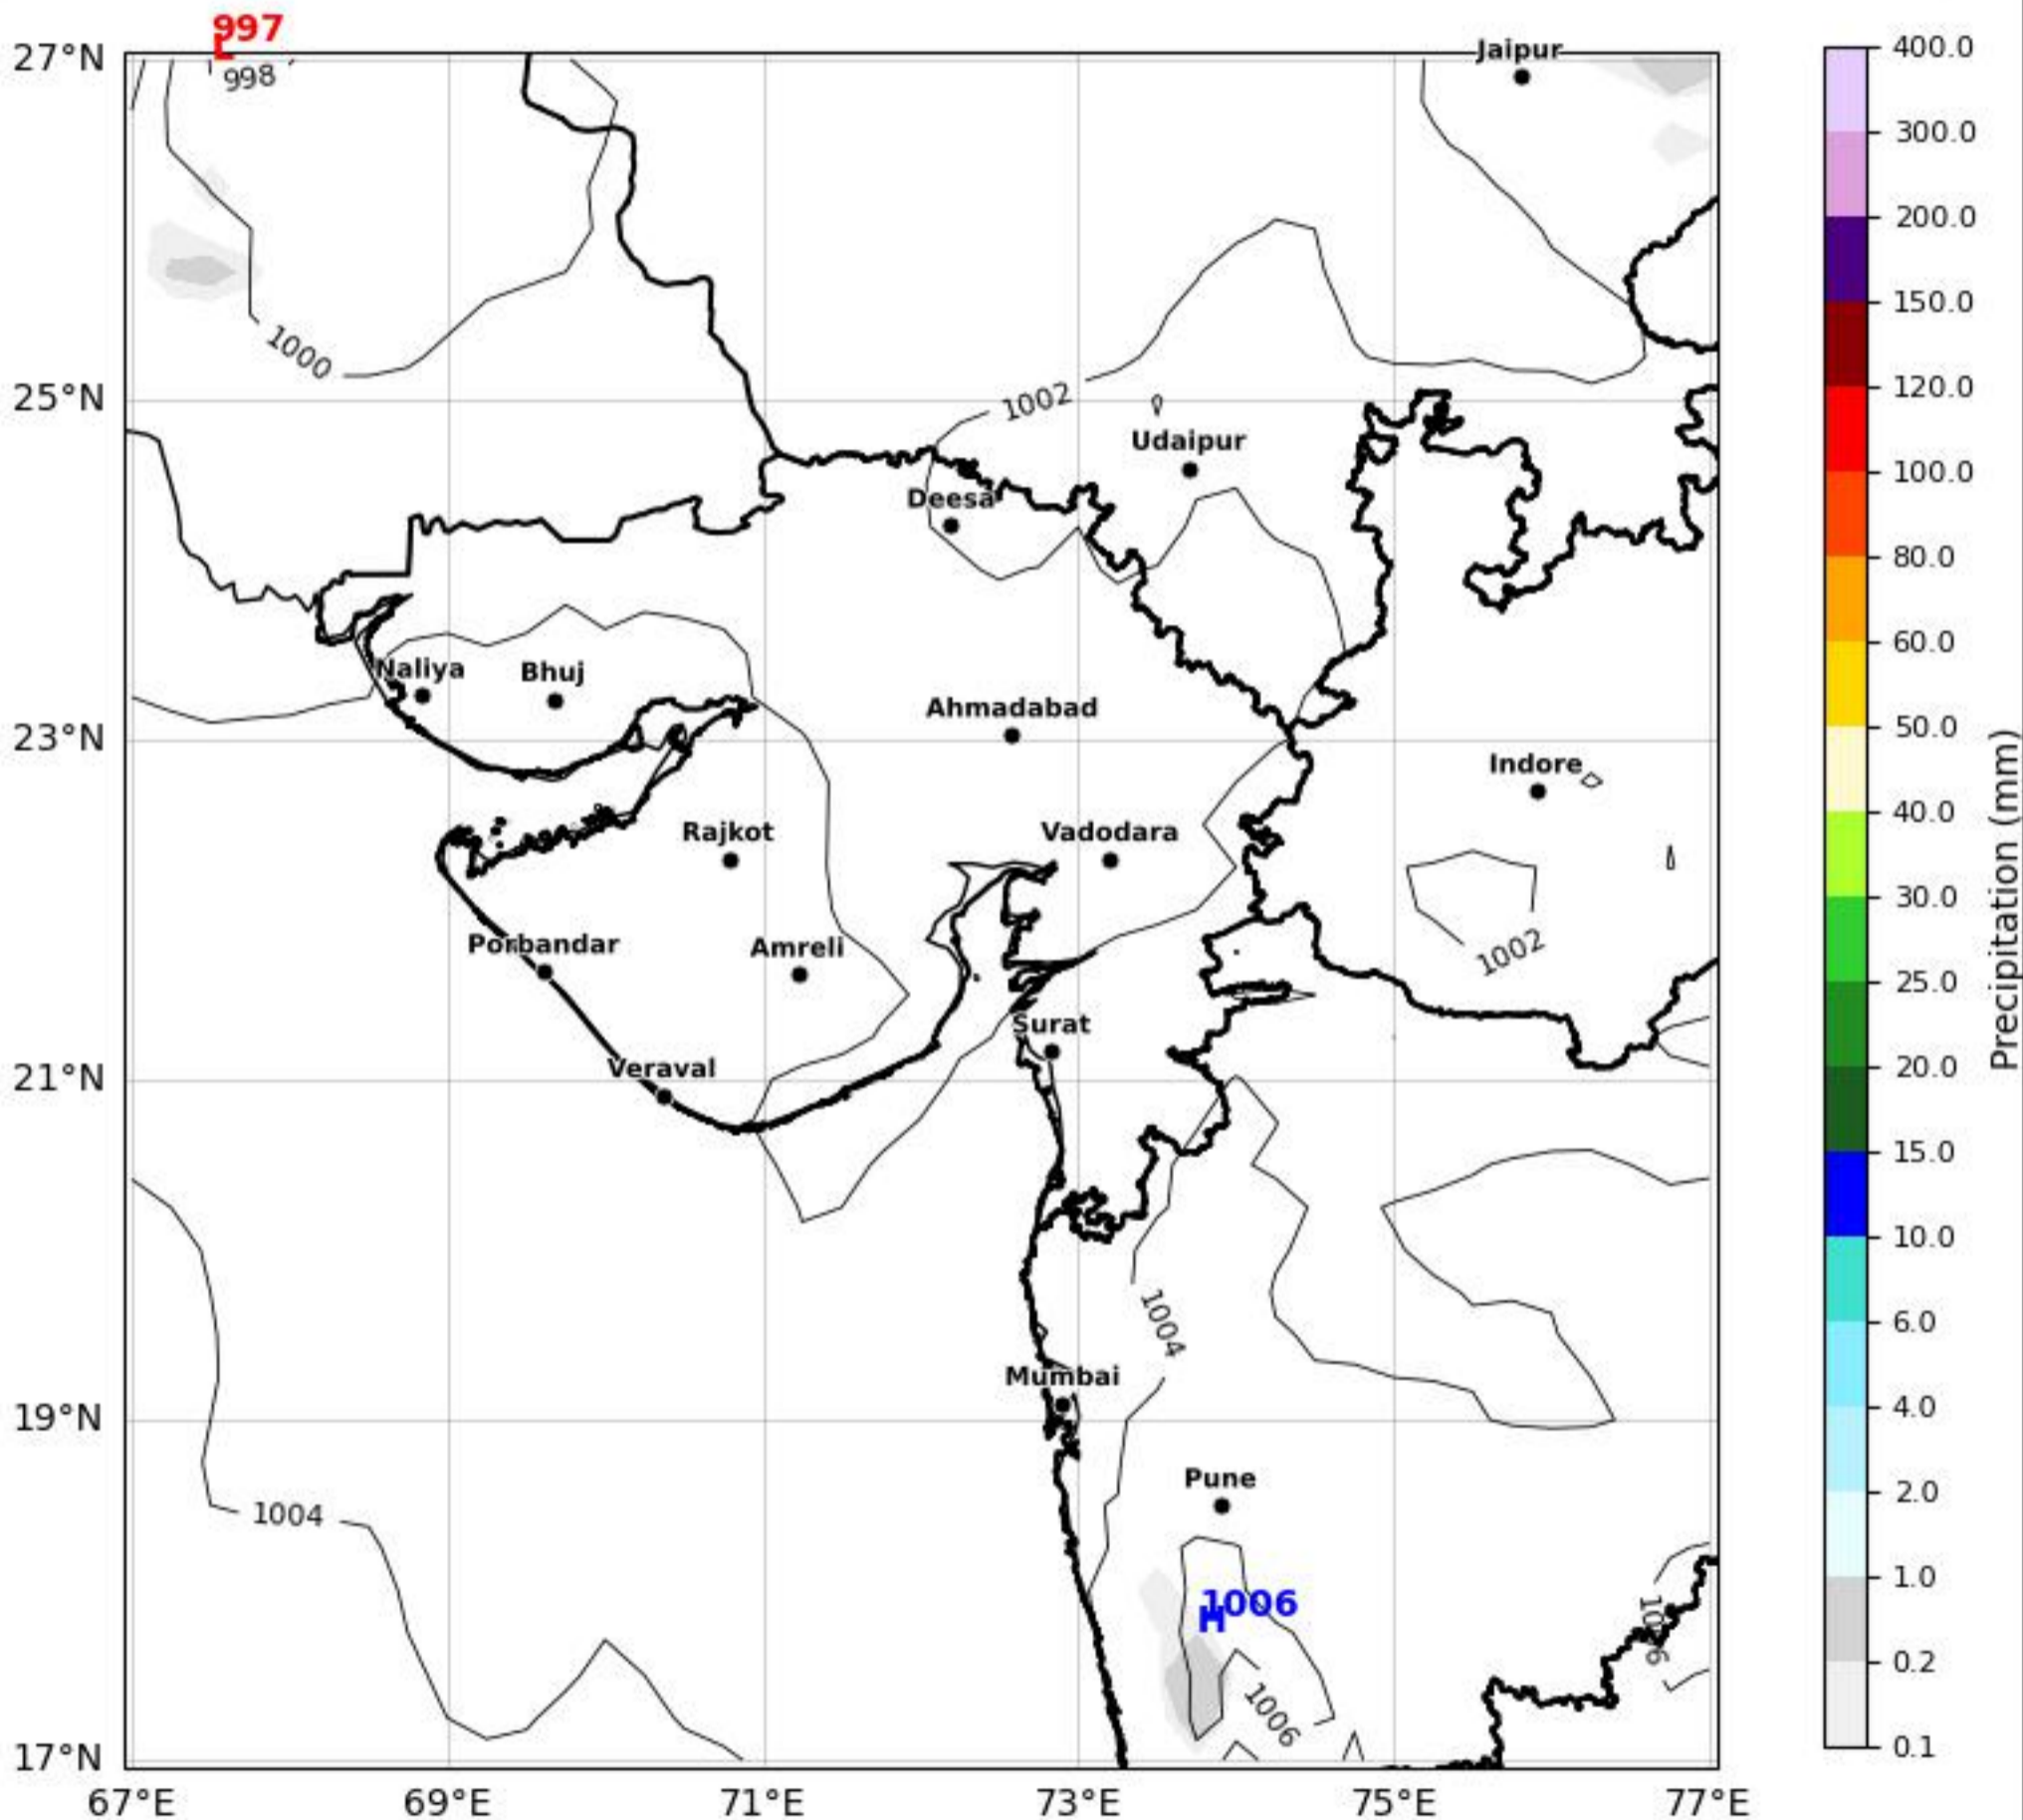

Daily Precipitation Forecast (144 HR) Gujarat & Surrounding Region

Based on 07 May 2026 00Z valid for 13 May 2026 00Z

KOLA - West by gujaratweather.com - Data: ECMWF

KOLA: Kathiawar Ocean & Land Atmosphere - Experimental Weather Mapping Platform

Disclaimer: The images provided by gujaratweather.com are experimental and for informational purposes only. They are not official forecasts. We do not guarantee the accuracy, timeliness, or completeness of these images, which may contain errors due to data download scripts or software limitations. For reliable weather forecasts, Please refer to official agencies such as Indian Meteorological Department or ECMWF. The base map shown does not represent political boundaries.