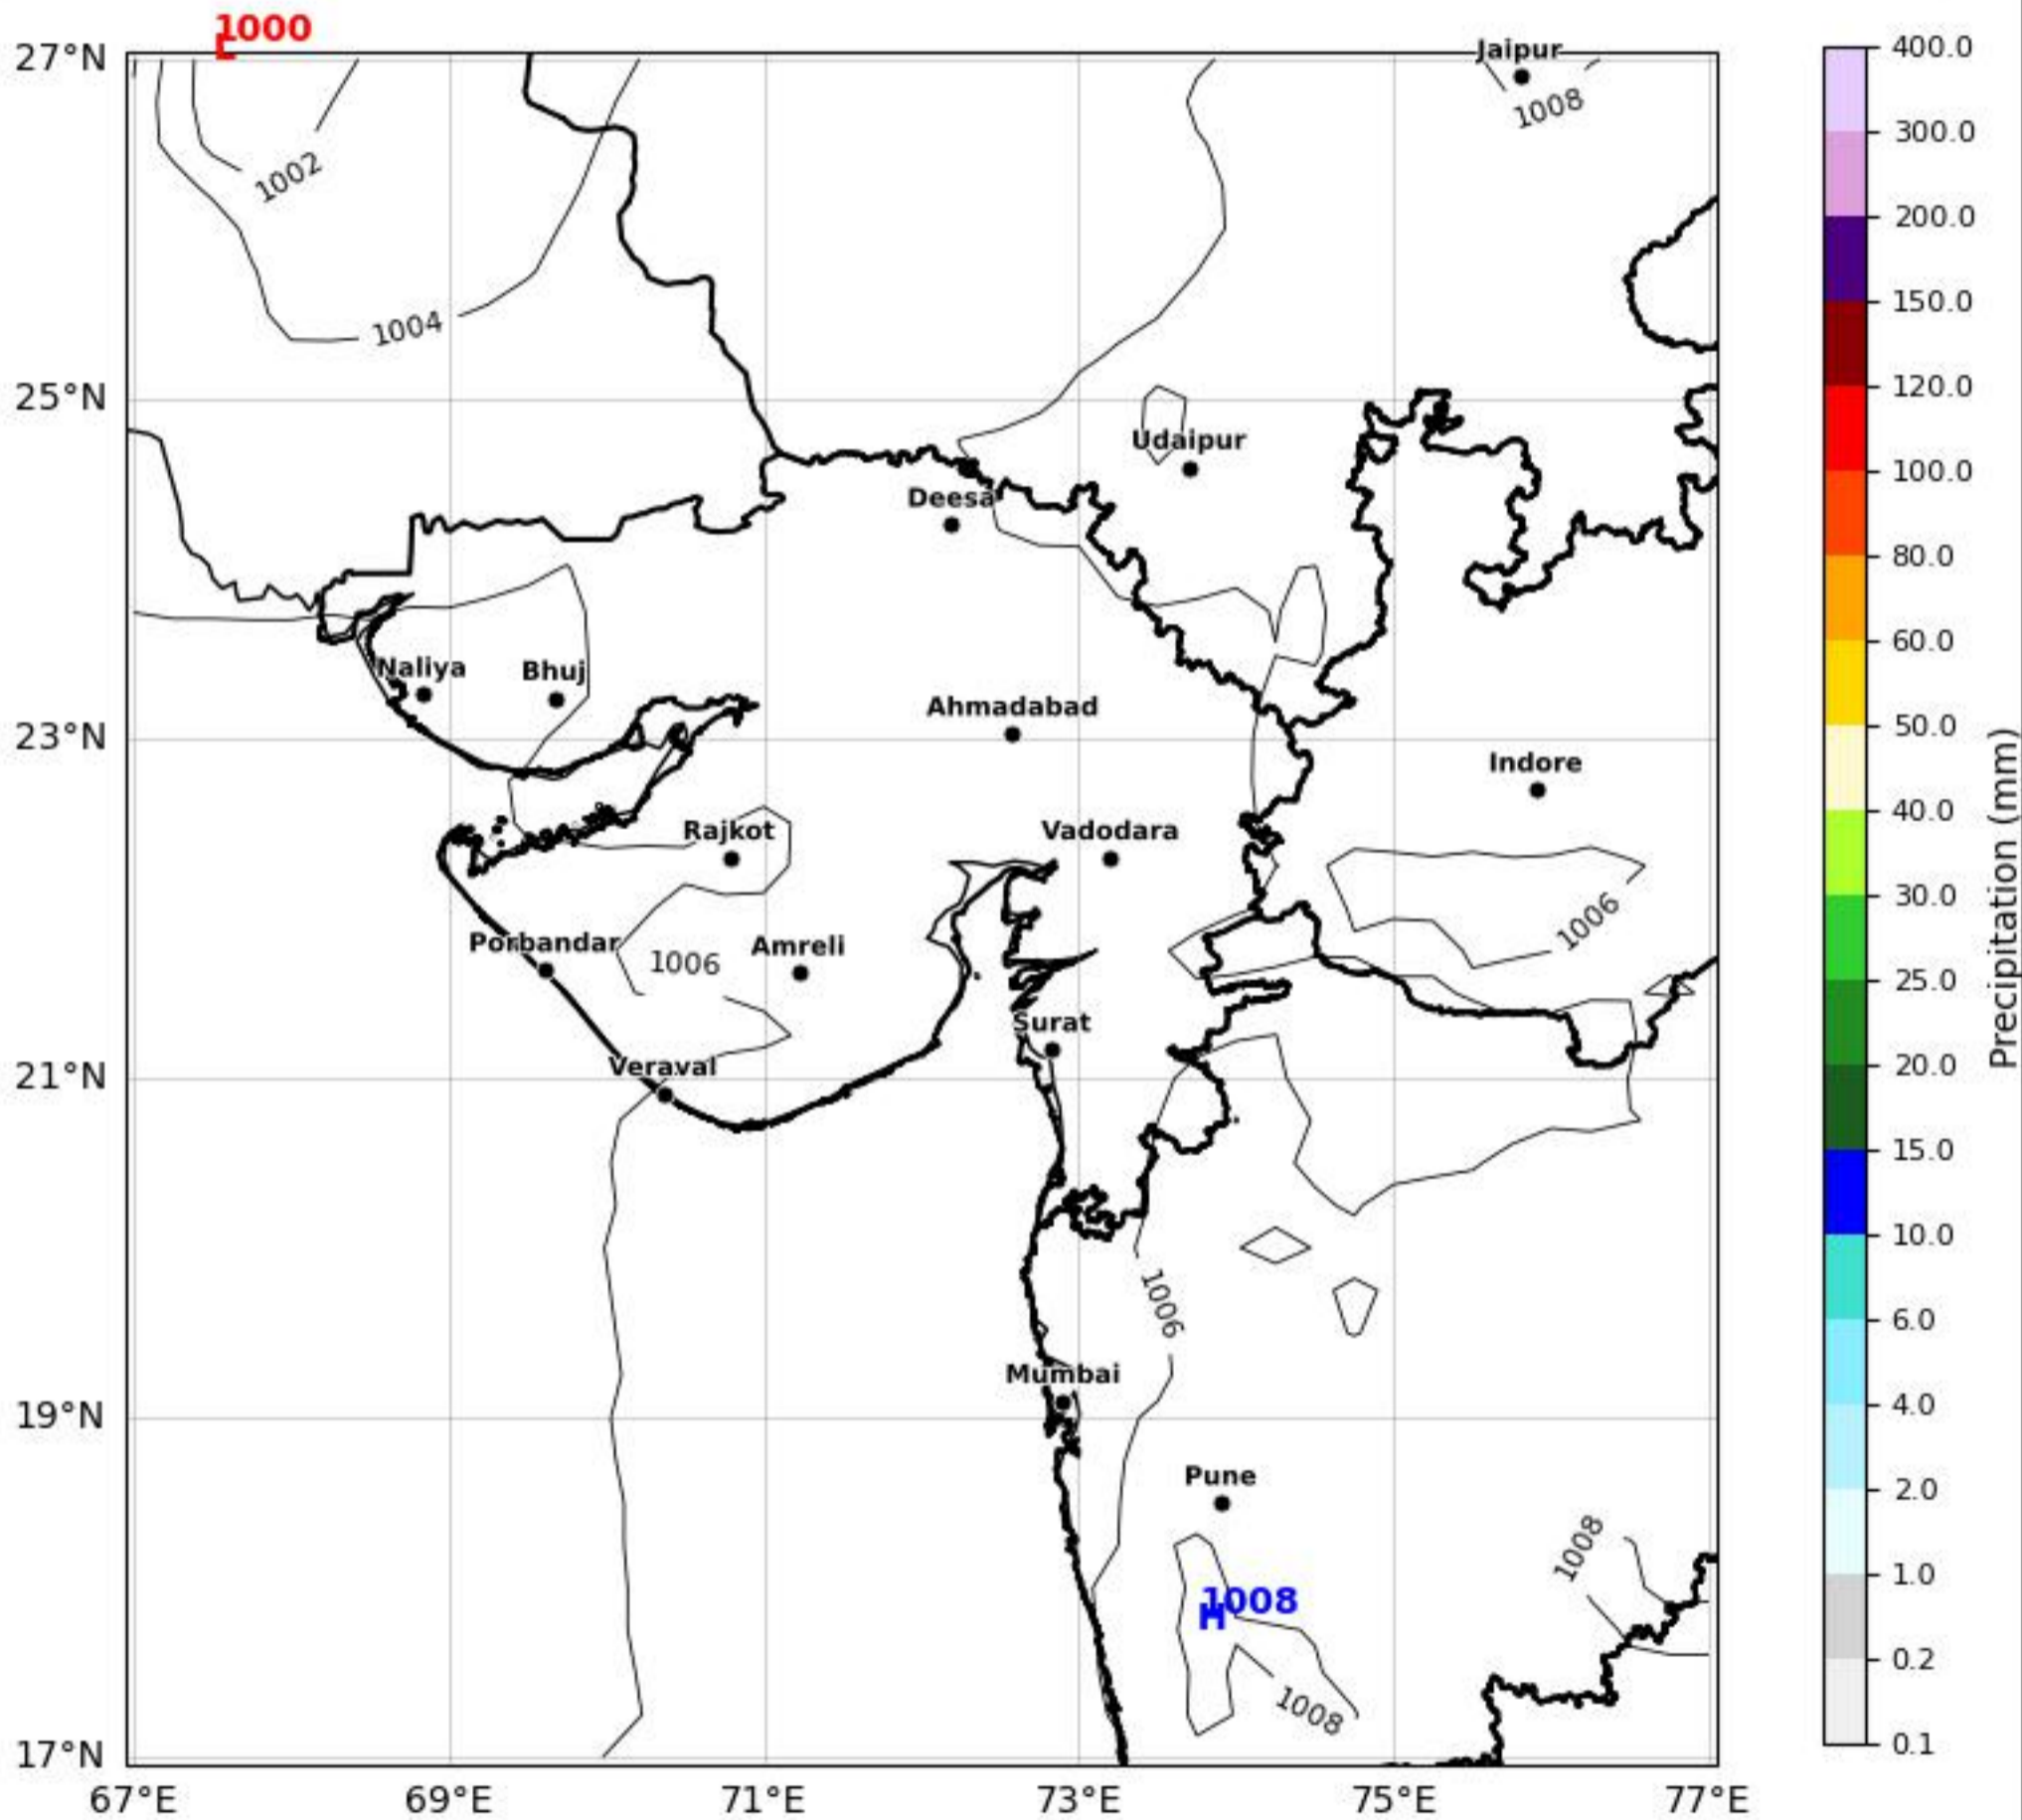

Daily Precipitation Forecast (96 HR) Gujarat & Surrounding Region

Based on 07 May 2026 00Z valid for 11 May 2026 00Z

KOLA - West by gujaratweather.com - Data: ECMWF

KOLA: Kathiawar Ocean & Land Atmosphere - Experimental Weather Mapping Platform

Disclaimer: The images provided by gujaratweather.com are experimental and for informational purposes only. They are not official forecasts. We do not guarantee the accuracy, timeliness, or completeness of these images, which may contain errors due to data download scripts or software limitations. For reliable weather forecasts, Please refer to official agencies such as Indian Meteorological Department or ECMWF. The base map shown does not represent political boundaries.