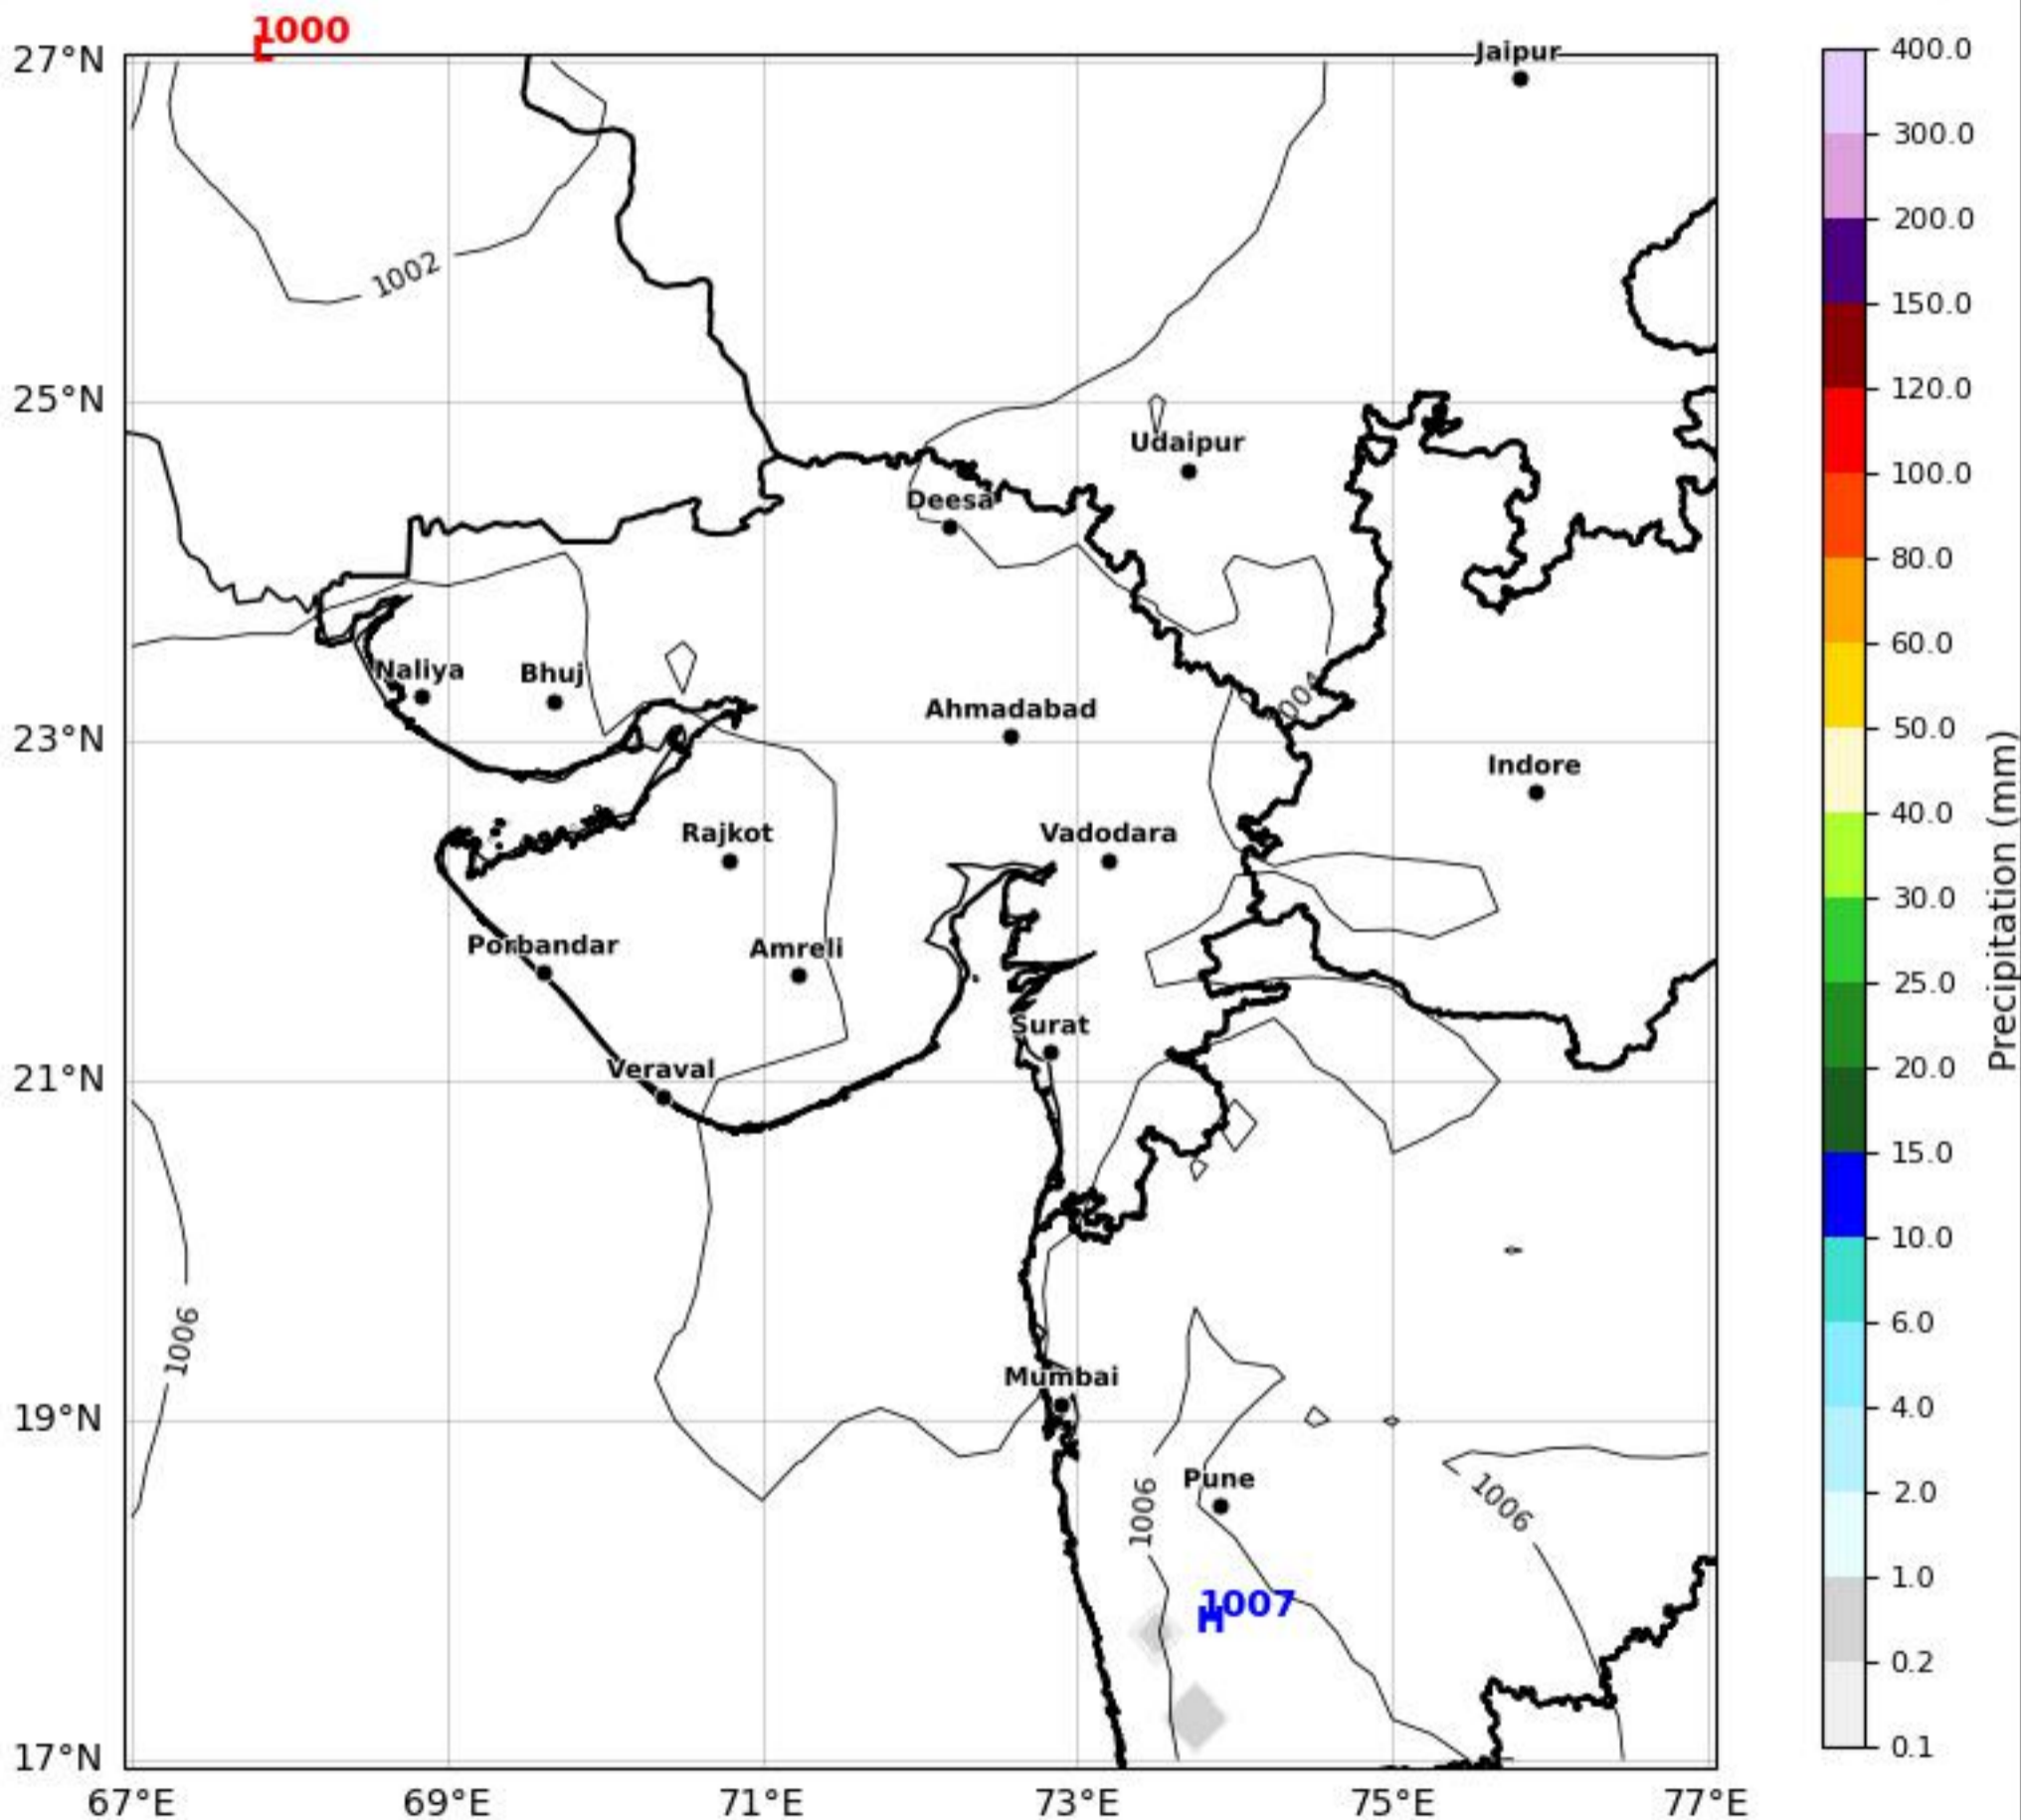

Daily Precipitation Forecast (120 HR) Gujarat & Surrounding Region

Based on 07 May 2026 00Z valid for 12 May 2026 00Z

KOLA - West by gujaratweather.com - Data: ECMWF

KOLA: Kathiawar Ocean & Land Atmosphere - Experimental Weather Mapping Platform

Disclaimer: The images provided by gujaratweather.com are experimental and for informational purposes only. They are not official forecasts. We do not guarantee the accuracy, timeliness, or completeness of these images, which may contain errors due to data download scripts or software limitations. For reliable weather forecasts, Please refer to official agencies such as Indian Meteorological Department or ECMWF. The base map shown does not represent political boundaries.