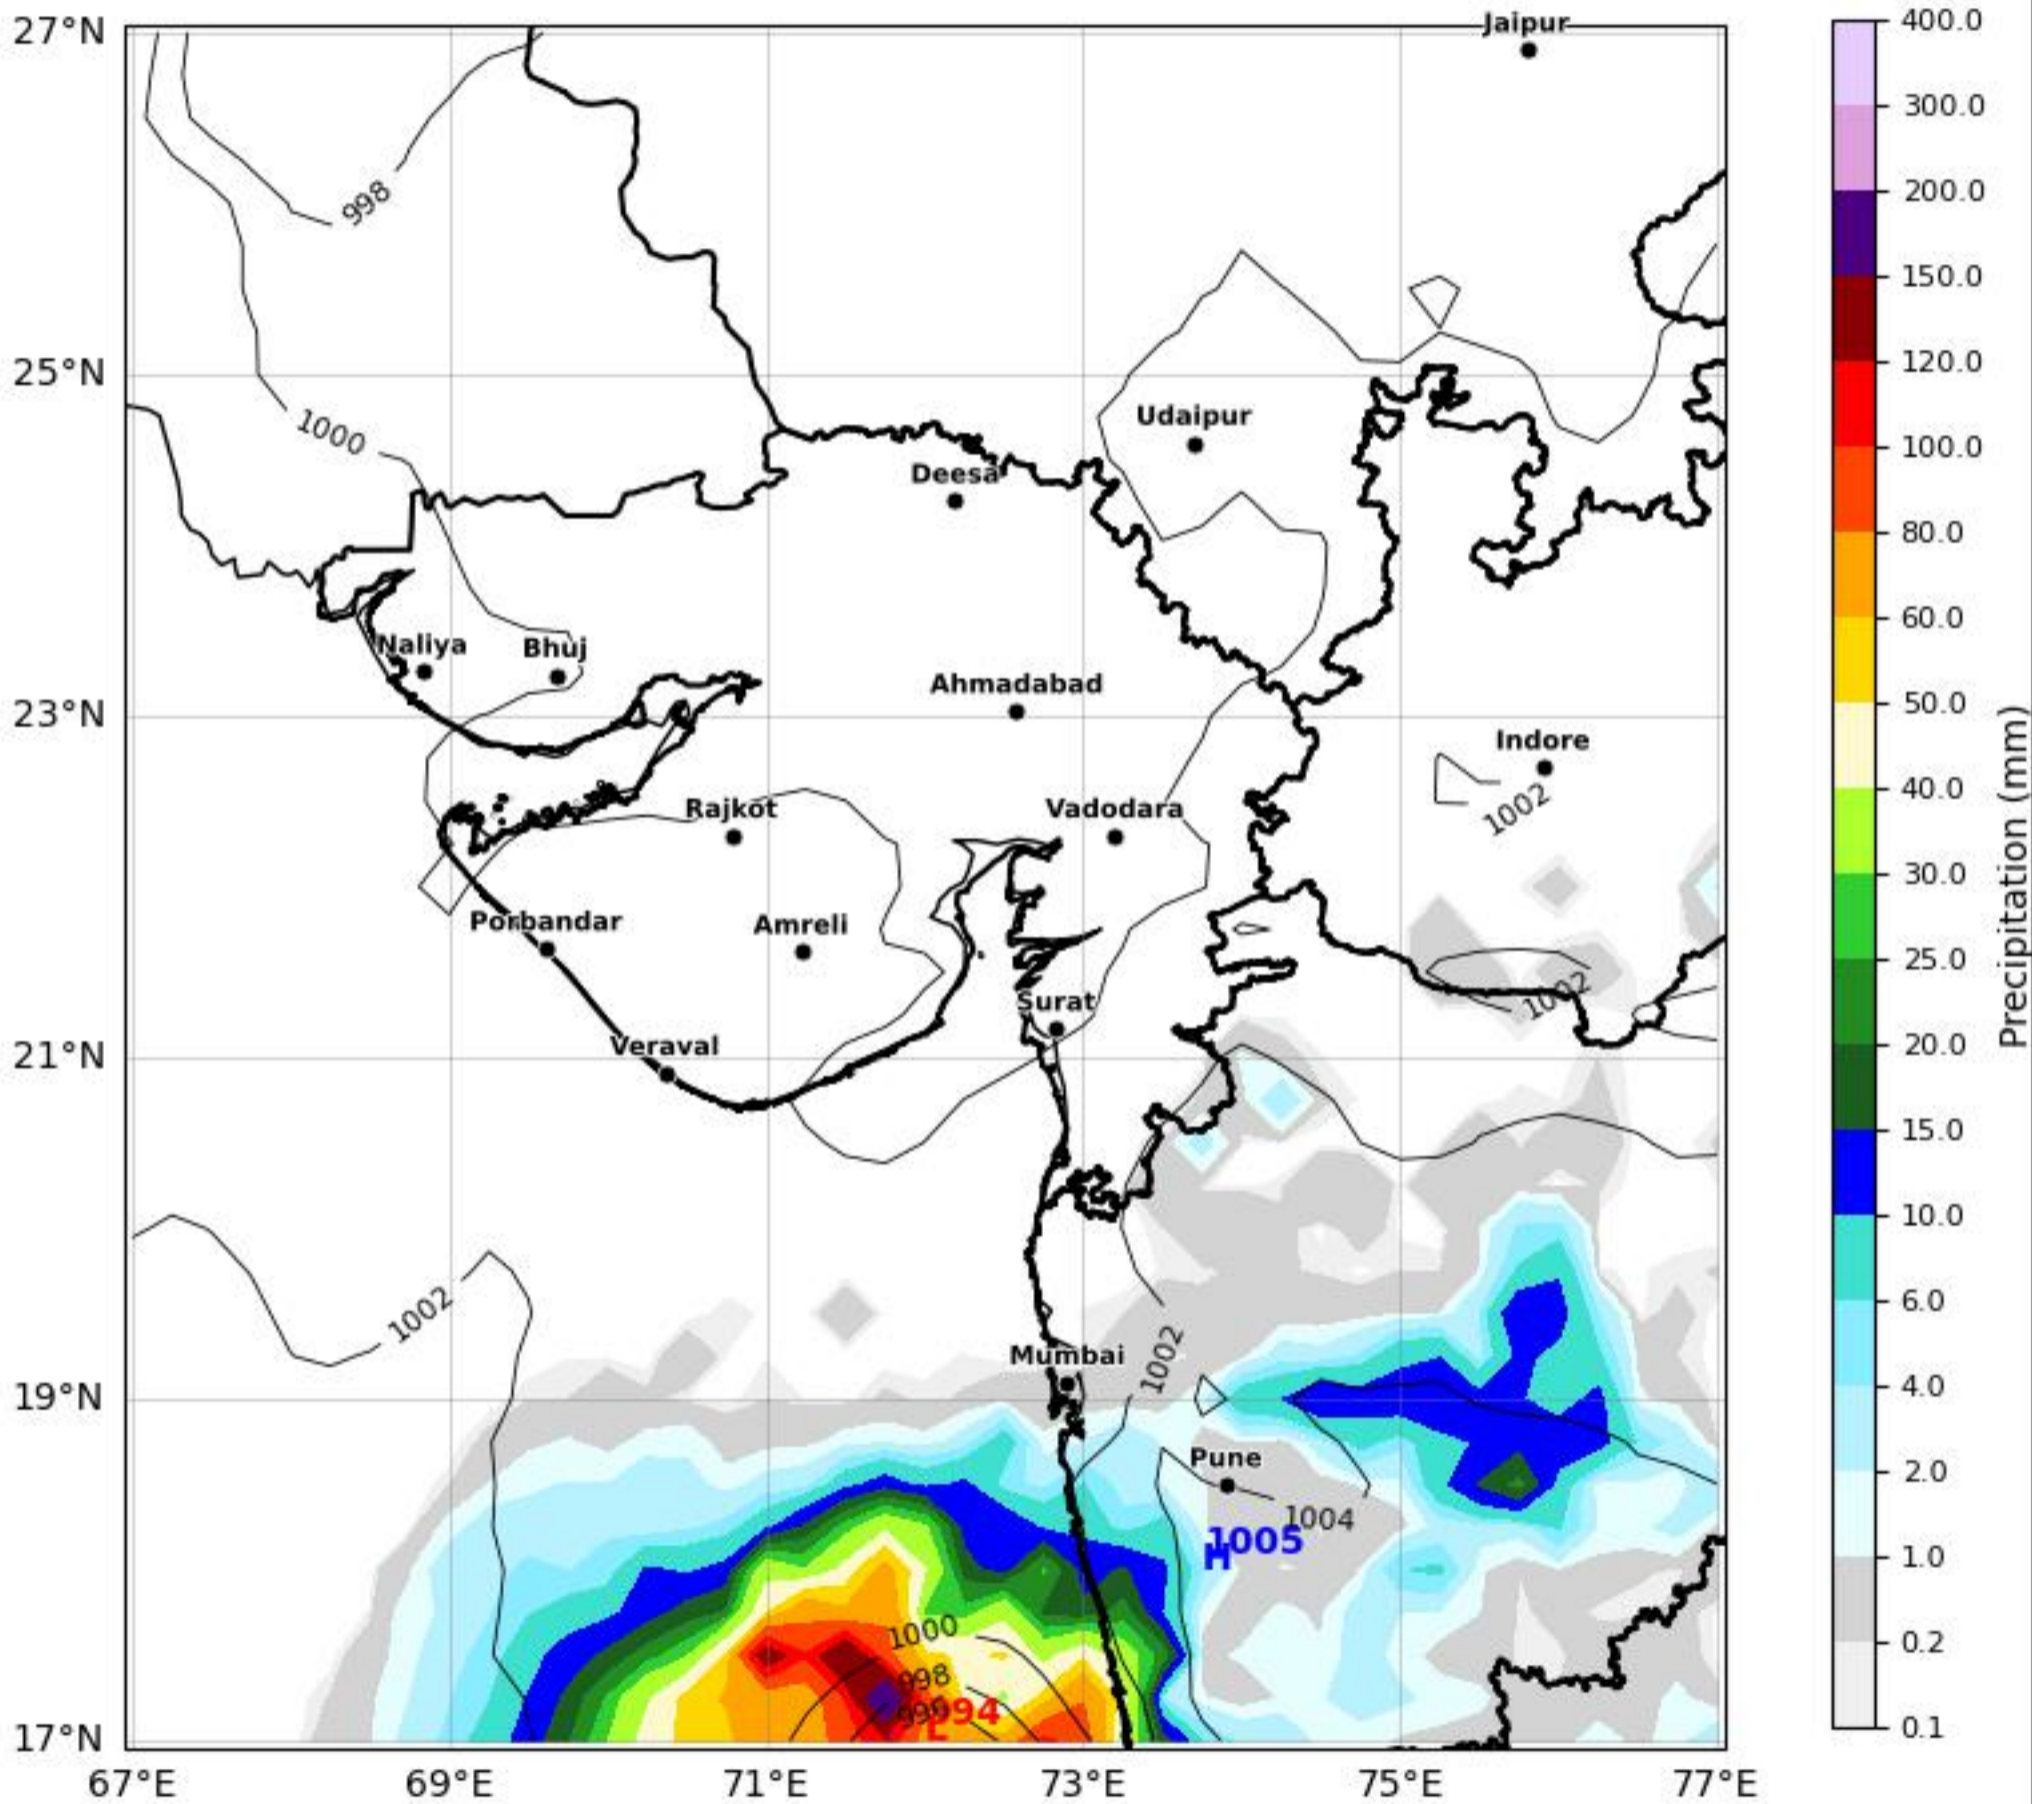

Daily Precipitation Forecast (288 HR) Gujarat & Surrounding Region

Based on 07 May 2026 00Z valid for 19 May 2026 00Z

KOLA - West by gujaratweather.com - Data: ECMWF

KOLA: Kathiawar Ocean & Land Atmosphere - Experimental Weather Mapping Platform

Disclaimer: The images provided by gujaratweather.com are experimental and for informational purposes only. They are not official forecasts. We do not guarantee the accuracy, timeliness, or completeness of these images, which may contain errors due to data download scripts or software limitations. For reliable weather forecasts, Please refer to official agencies such as Indian Meteorological Department or ECMWF. The base map shown does not represent political boundaries.