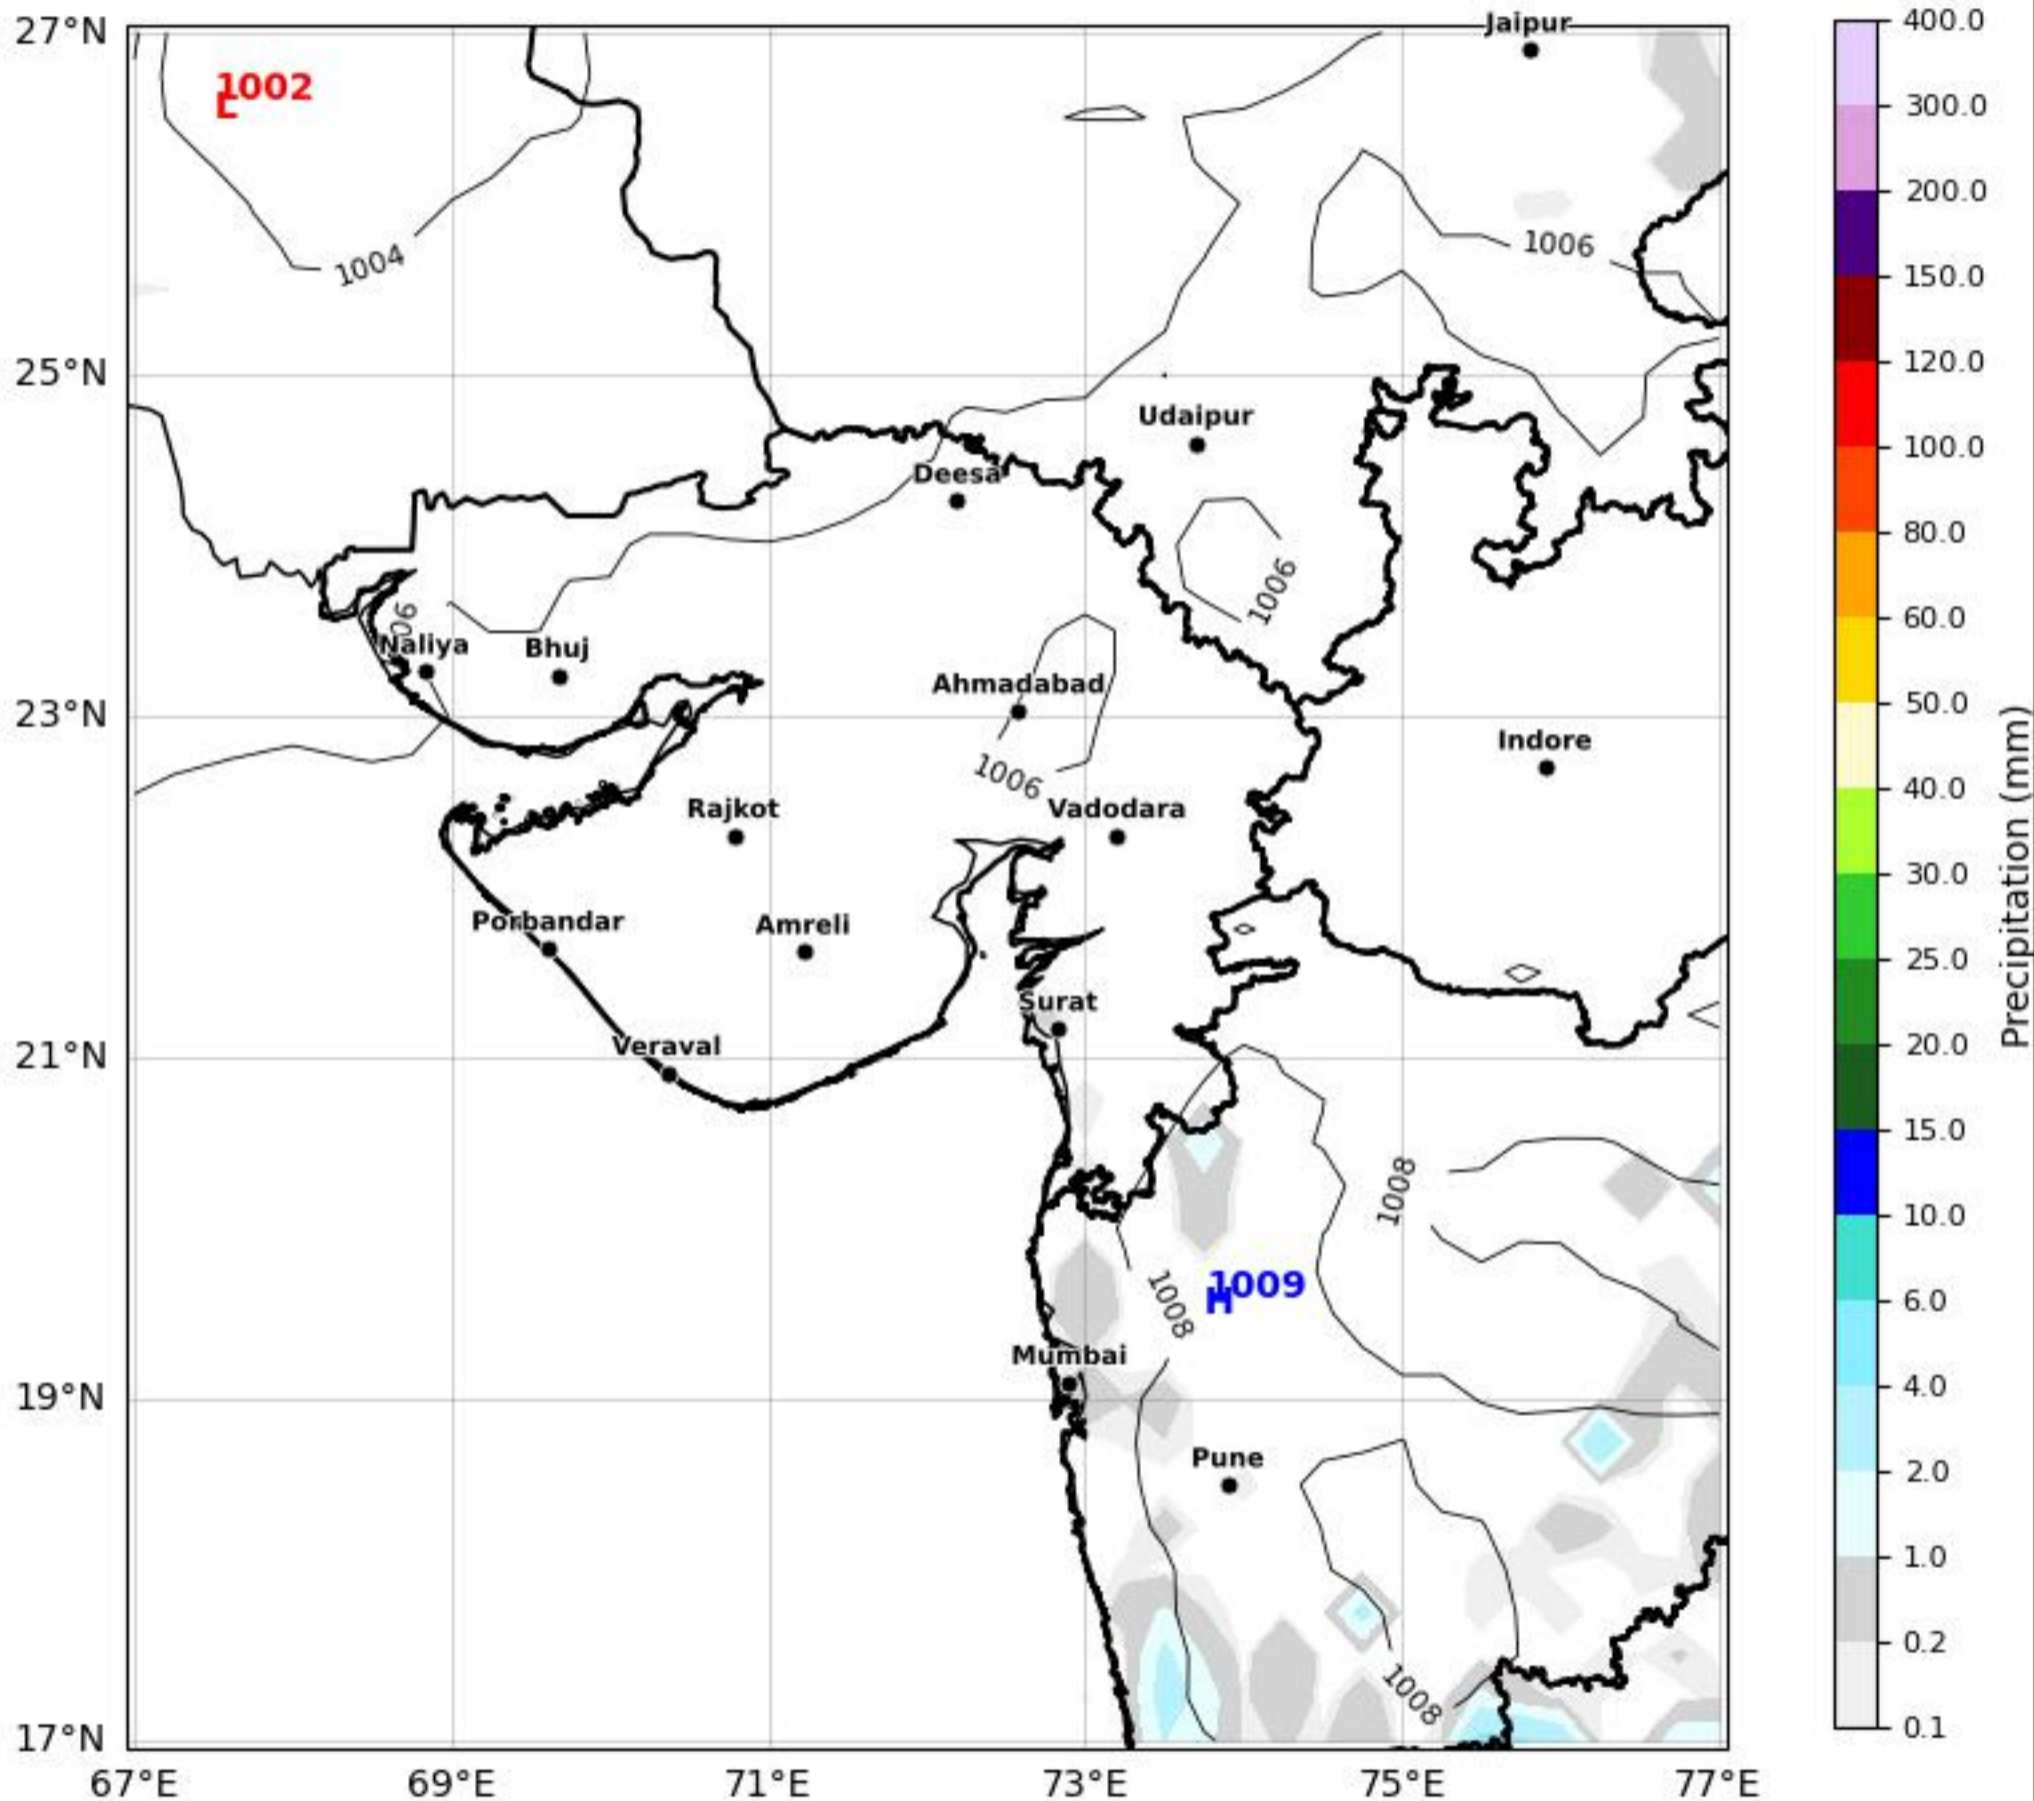

MSL Analysis Map Gujarat & Surrounding Region

Based on 07 May 2026 00Z

KOLA - West by gujaratweather.com - Data: ECMWF

KOLA: Kathiawar Ocean & Land Atmosphere - Experimental Weather Mapping Platform

Disclaimer: The images provided by gujaratweather.com are experimental and for informational purposes only. They are not official forecasts. We do not guarantee the accuracy, timeliness, or completeness of these images, which may contain errors due to data download scripts or software limitations. For reliable weather forecasts, Please refer to official agencies such as Indian Meteorological Department or ECMWF. The base map shown does not represent political boundaries.

Daily Precipitation Forecast (24 HR) Gujarat & Surrounding Region

Based on 07 May 2026 00Z valid for 08 May 2026 00Z

KOLA - West by gujaratweather.com - Data: ECMWF

KOLA: Kathiawar Ocean & Land Atmosphere - Experimental Weather Mapping Platform