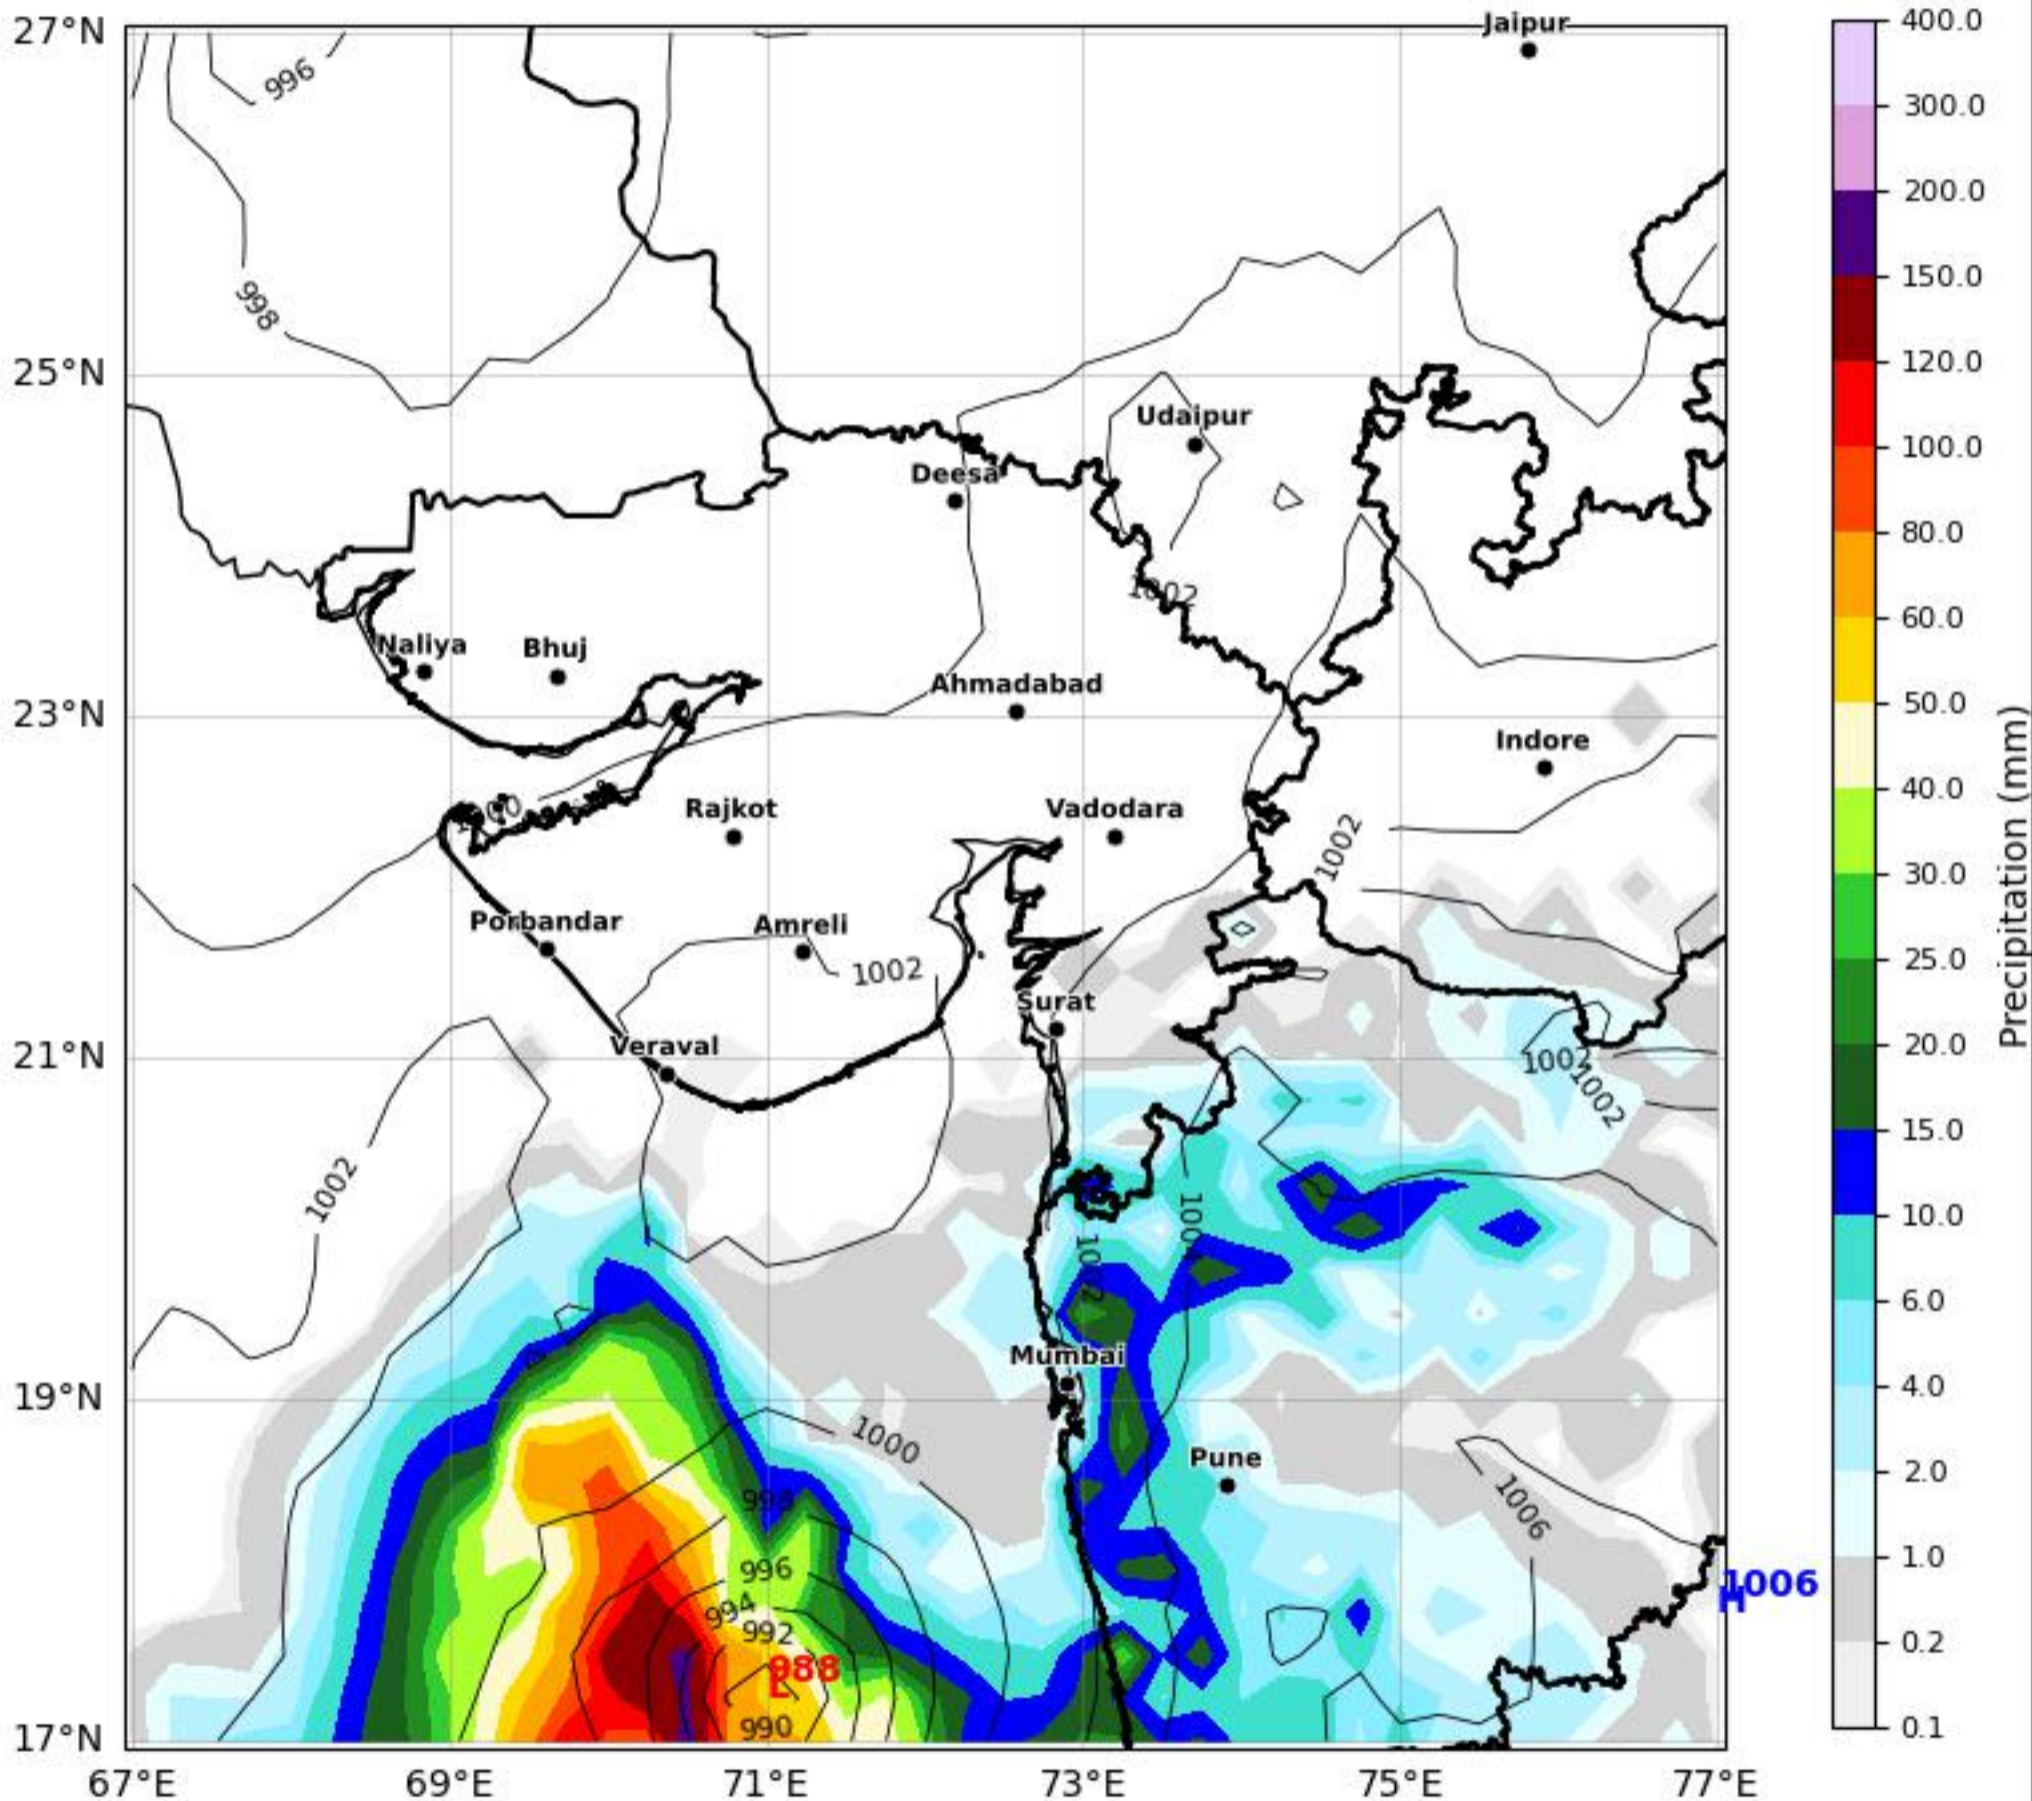

Daily Precipitation Forecast (312 HR)

Gujarat & Surrounding Region

Based on 06 May 2026 00Z valid for 19 May 2026 00Z

KOLA - West by gujaratweather.com - Data: ECMWF

KOLA: Kathiawar Ocean & Land Atmosphere - Experimental Weather Mapping Platform