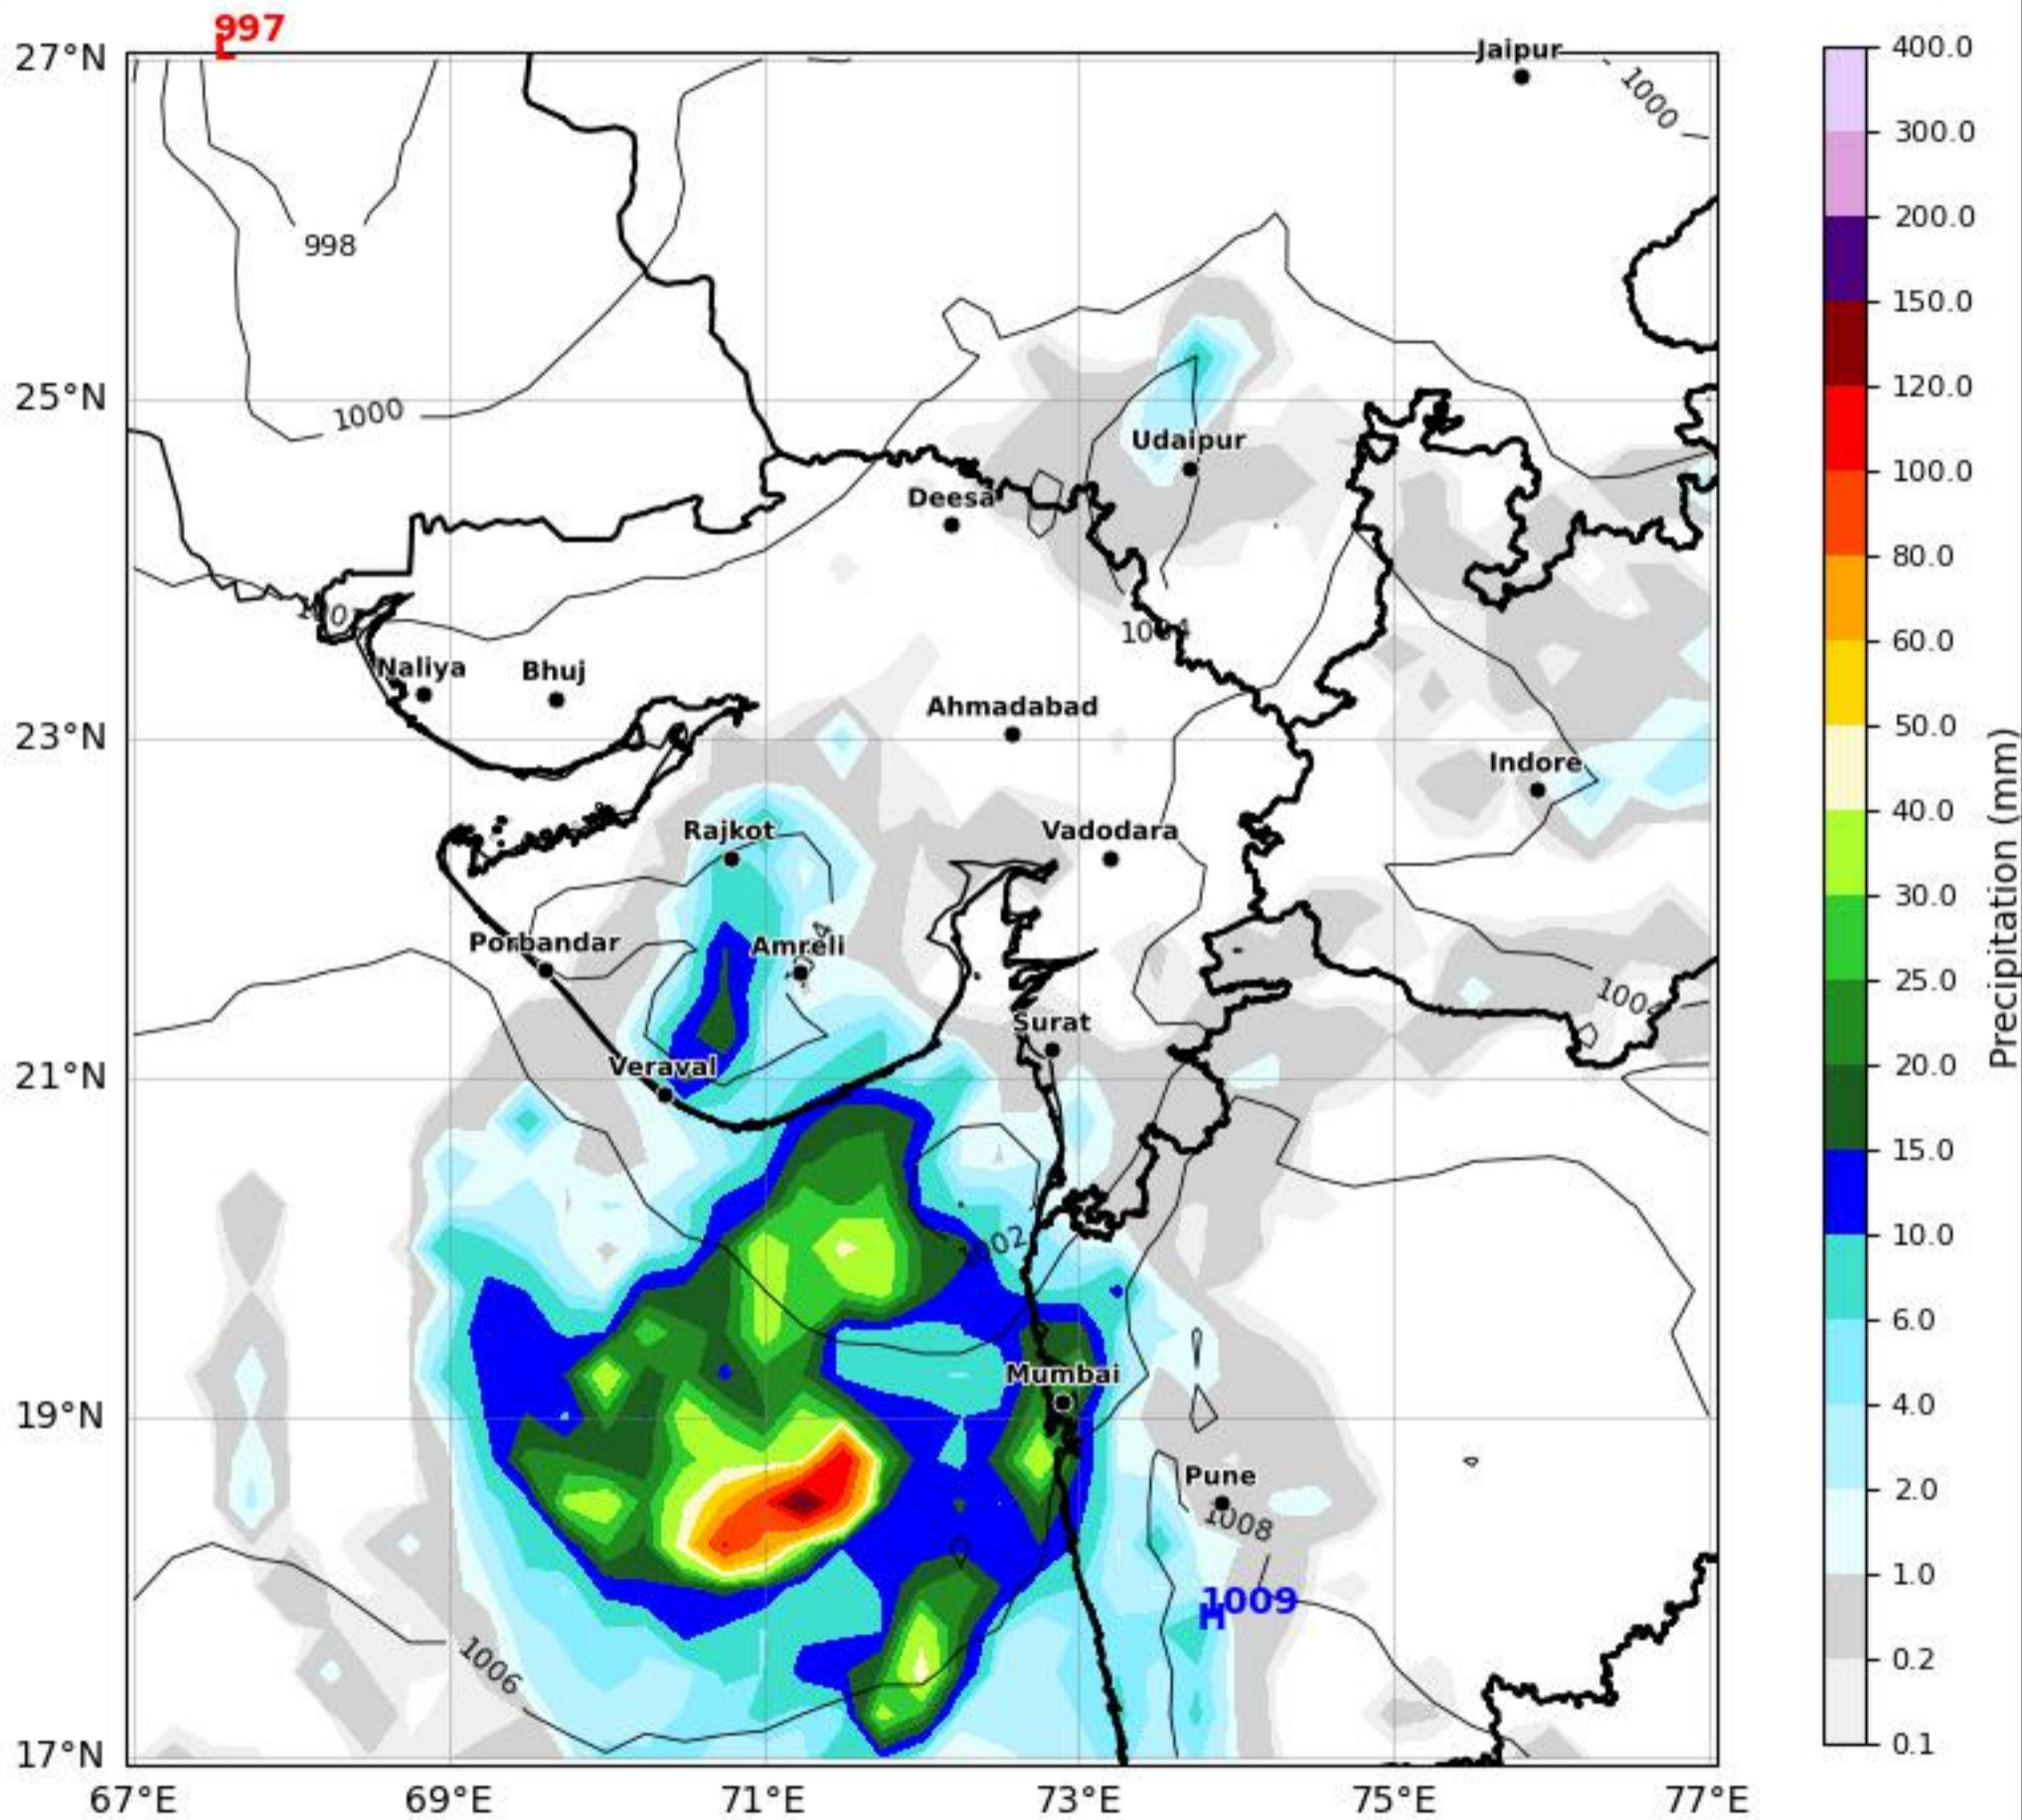

Daily Precipitation Forecast (360 HR) Gujarat & Surrounding Region

Based on 06 May 2026 00Z valid for 21 May 2026 00Z

KOLA - West by gujaratweather.com - Data: ECMWF

KOLA: Kathiawar Ocean & Land Atmosphere - Experimental Weather Mapping Platform

Disclaimer: The images provided by gujaratweather.com are experimental and for informational purposes only. They are not official forecasts. We do not guarantee the accuracy, timeliness, or completeness of these images, which may contain errors due to data download scripts or software limitations. For reliable weather forecasts, Please refer to official agencies such as Indian Meteorological Department or ECMWF. The base map shown does not represent political boundaries.