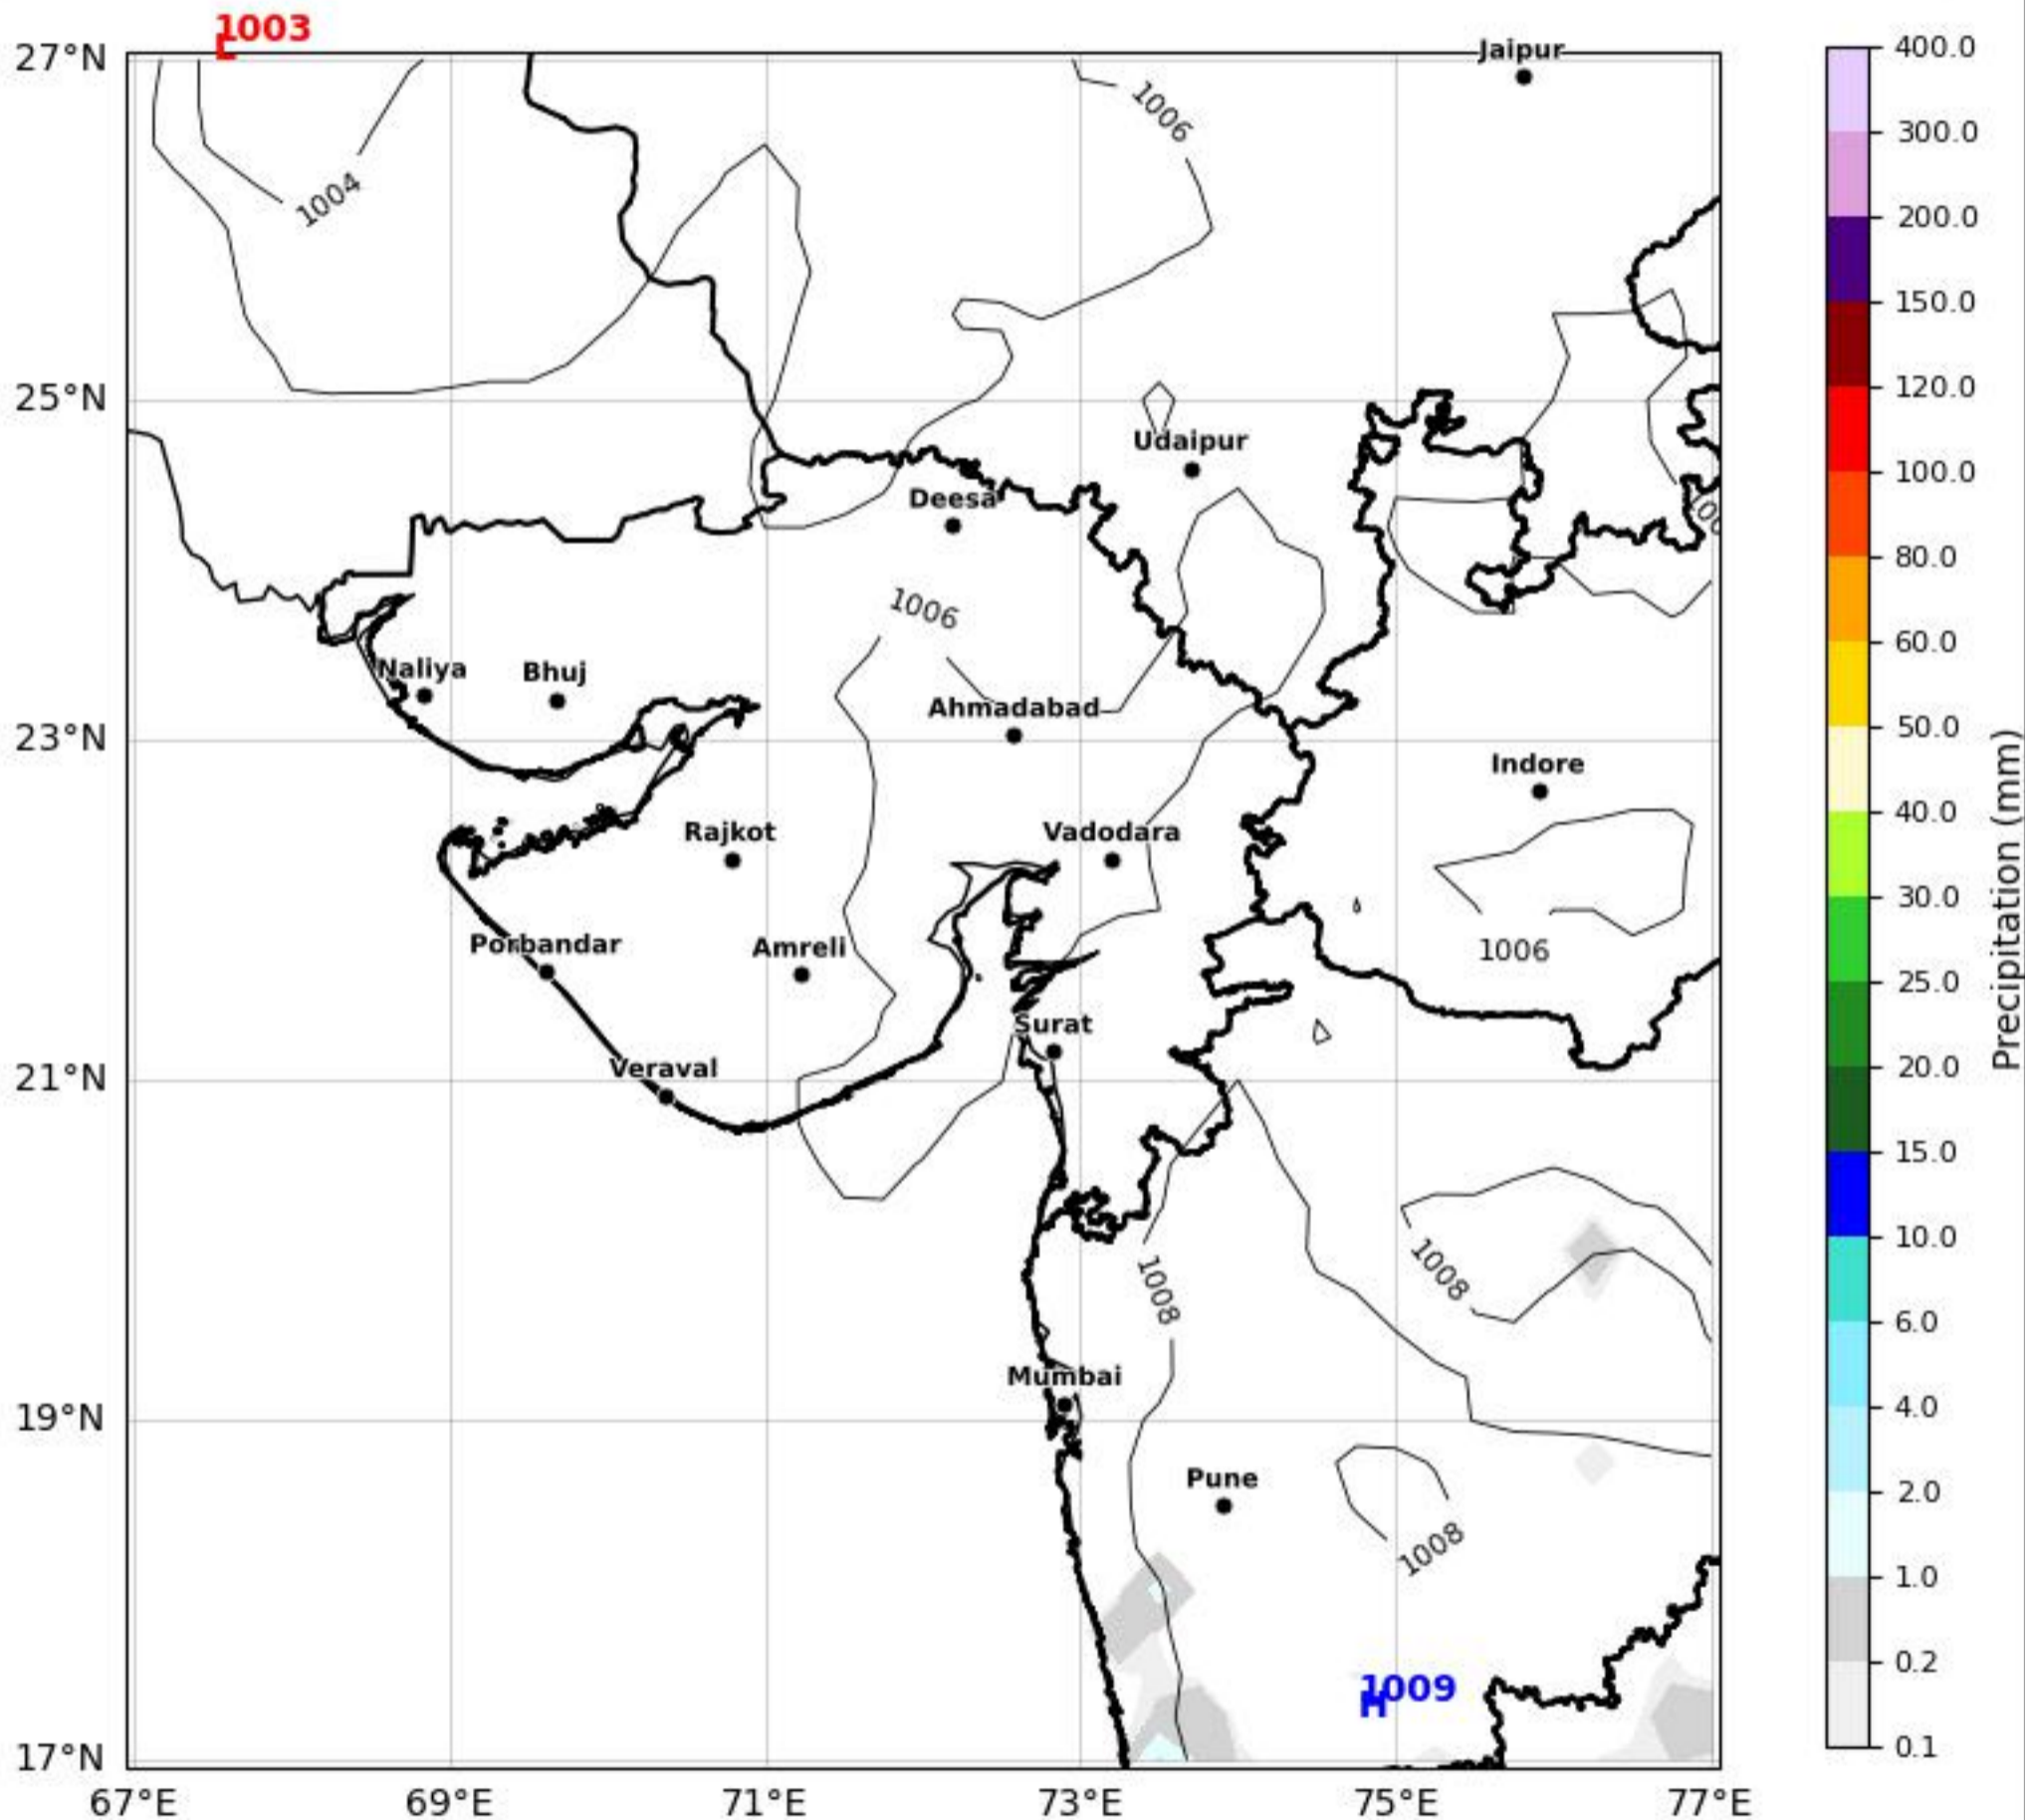

Daily Precipitation Forecast (72 HR) Gujarat & Surrounding Region

Based on 06 May 2026 00Z valid for 09 May 2026 00Z

KOLA - West by gujaratweather.com - Data: ECMWF

KOLA: Kathiawar Ocean & Land Atmosphere - Experimental Weather Mapping Platform

Disclaimer: The images provided by gujaratweather.com are experimental and for informational purposes only. They are not official forecasts. We do not guarantee the accuracy, timeliness, or completeness of these images, which may contain errors due to data download scripts or software limitations. For reliable weather forecasts, Please refer to official agencies such as Indian Meteorological Department or ECMWF. The base map shown does not represent political boundaries.