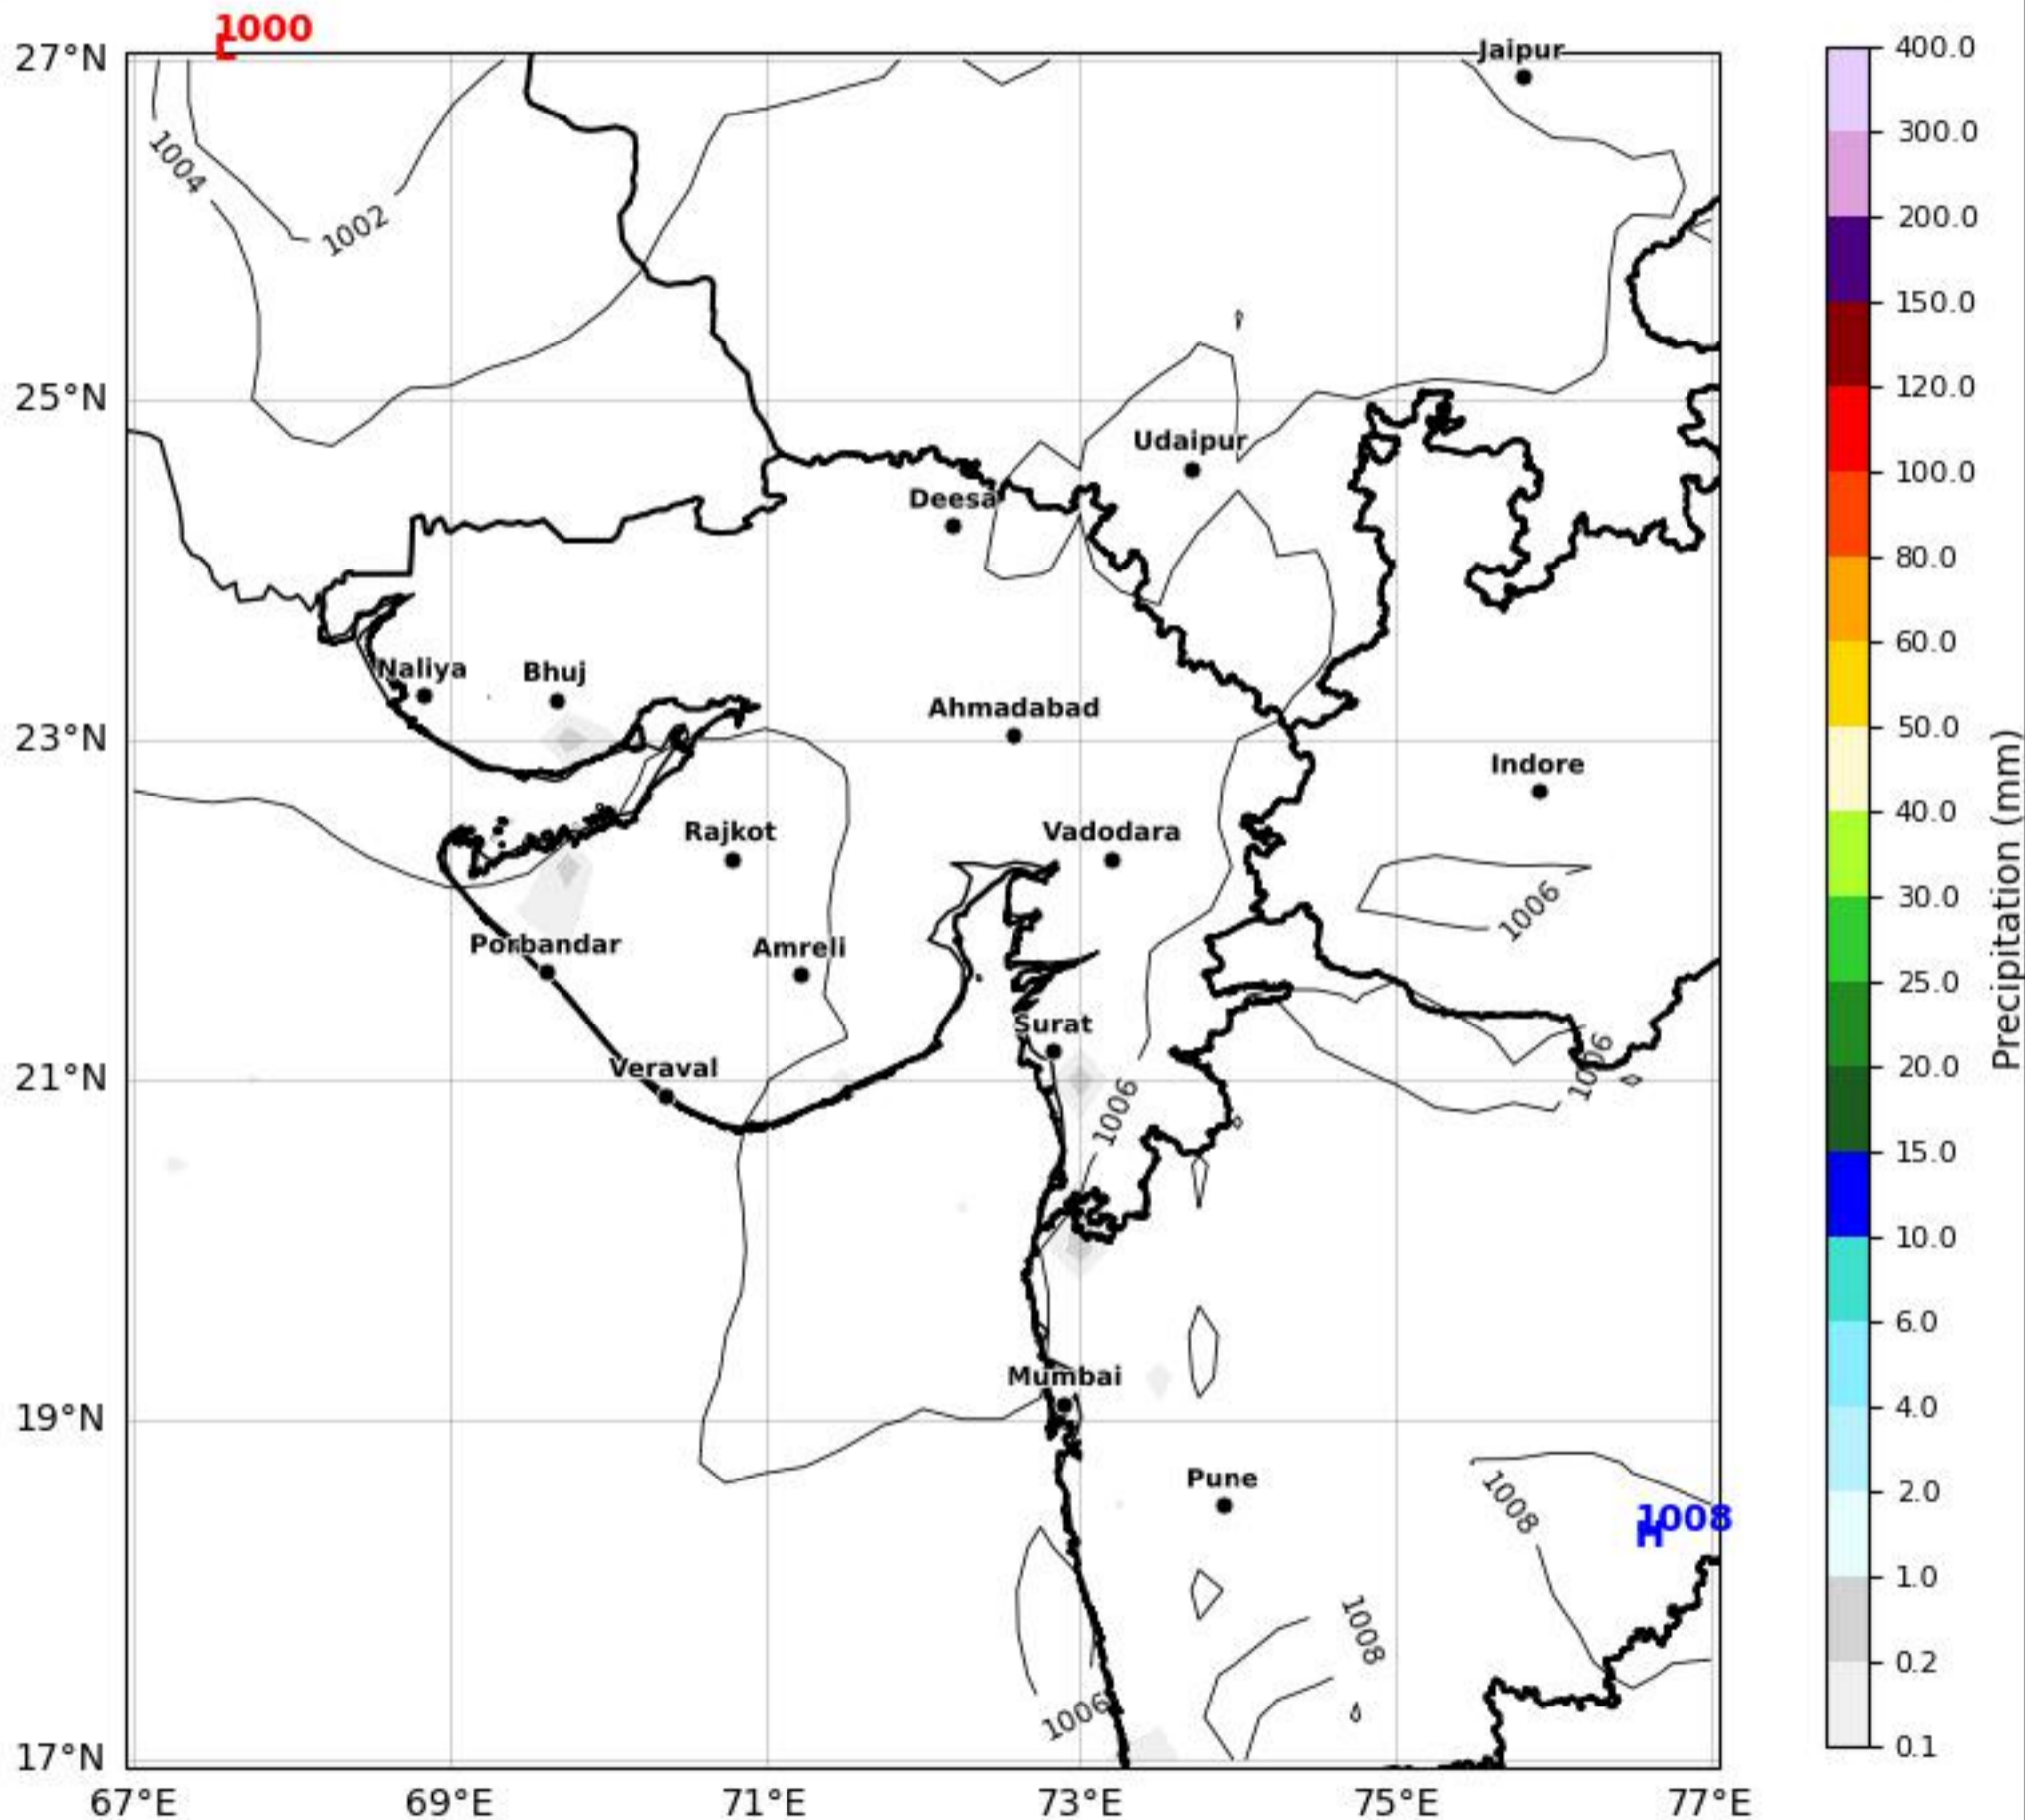

Daily Precipitation Forecast (24 HR) Gujarat & Surrounding Region

Based on 06 May 2026 00Z valid for 07 May 2026 00Z

KOLA - West by gujaratweather.com - Data: ECMWF

KOLA: Kathiawar Ocean & Land Atmosphere - Experimental Weather Mapping Platform

Disclaimer: The images provided by gujaratweather.com are experimental and for informational purposes only. They are not official forecasts. We do not guarantee the accuracy, timeliness, or completeness of these images, which may contain errors due to data download scripts or software limitations. For reliable weather forecasts, Please refer to official agencies such as Indian Meteorological Department or ECMWF. The base map shown does not represent political boundaries.