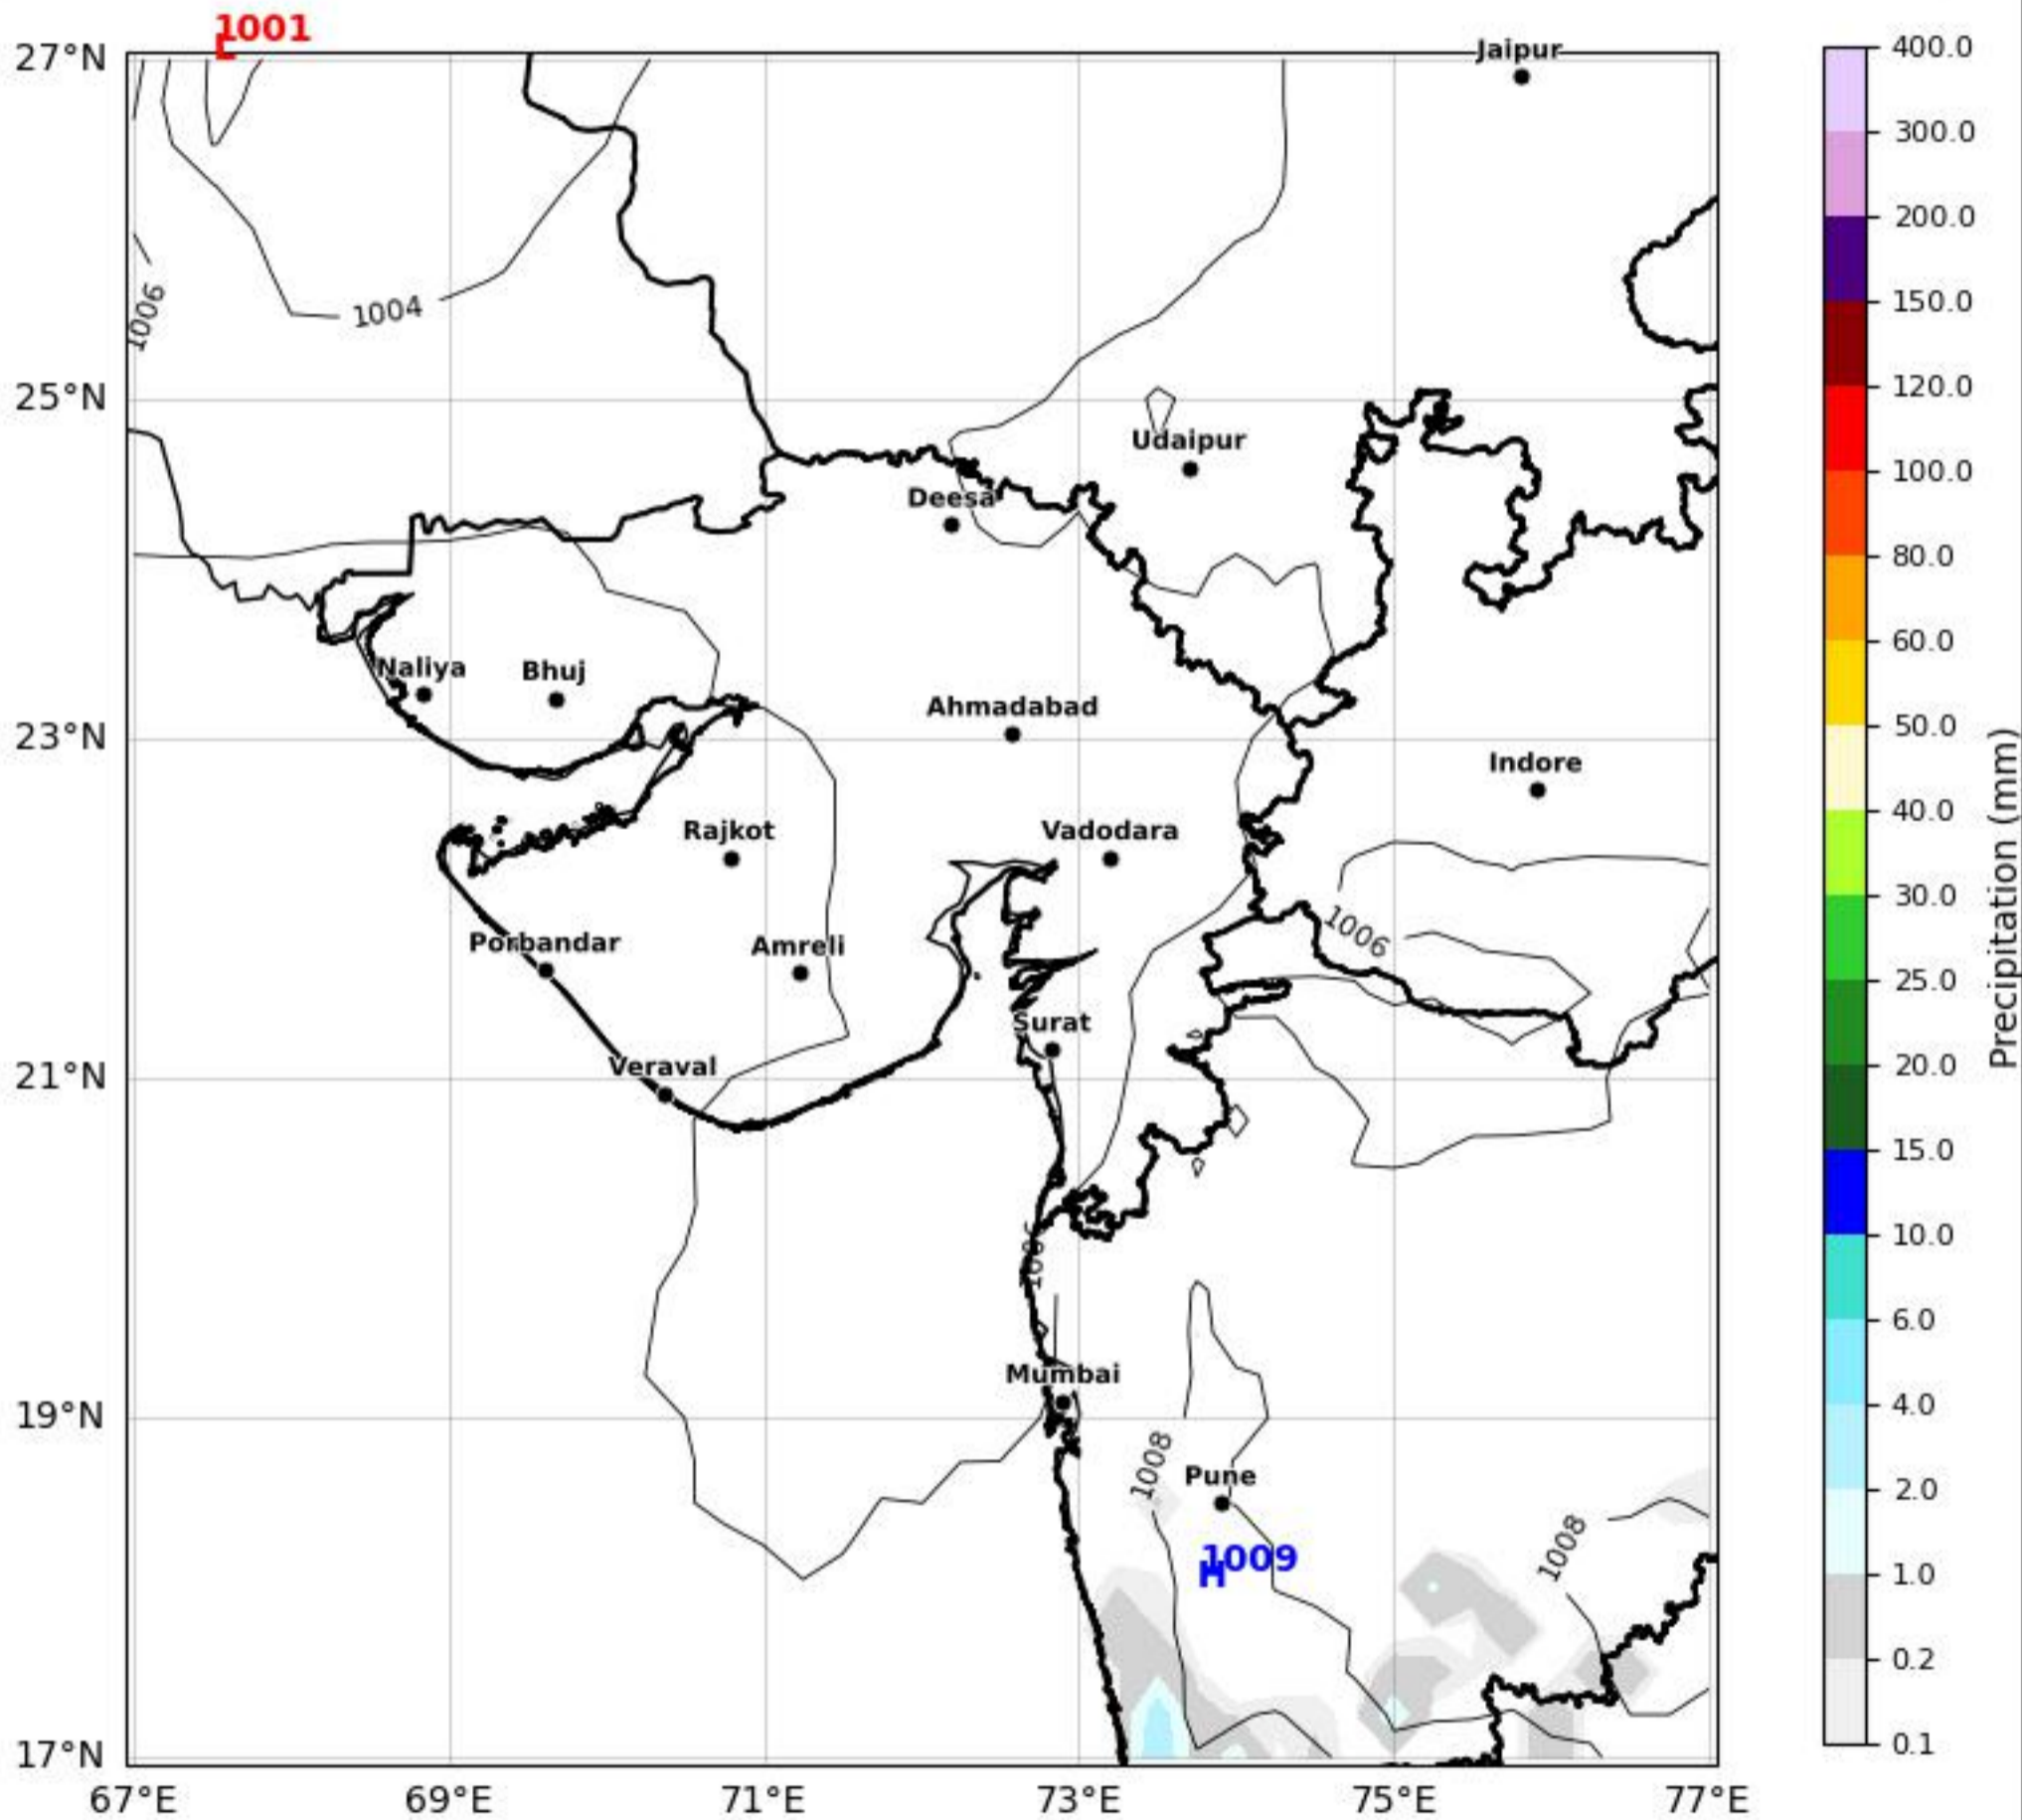

Daily Precipitation Forecast (96 HR) Gujarat & Surrounding Region

Based on 06 May 2026 00Z valid for 10 May 2026 00Z

KOLA - West by gujaratweather.com - Data: ECMWF

KOLA: Kathiawar Ocean & Land Atmosphere - Experimental Weather Mapping Platform

Disclaimer: The images provided by gujaratweather.com are experimental and for informational purposes only. They are not official forecasts. We do not guarantee the accuracy, timeliness, or completeness of these images, which may contain errors due to data download scripts or software limitations. For reliable weather forecasts, Please refer to official agencies such as Indian Meteorological Department or ECMWF. The base map shown does not represent political boundaries.