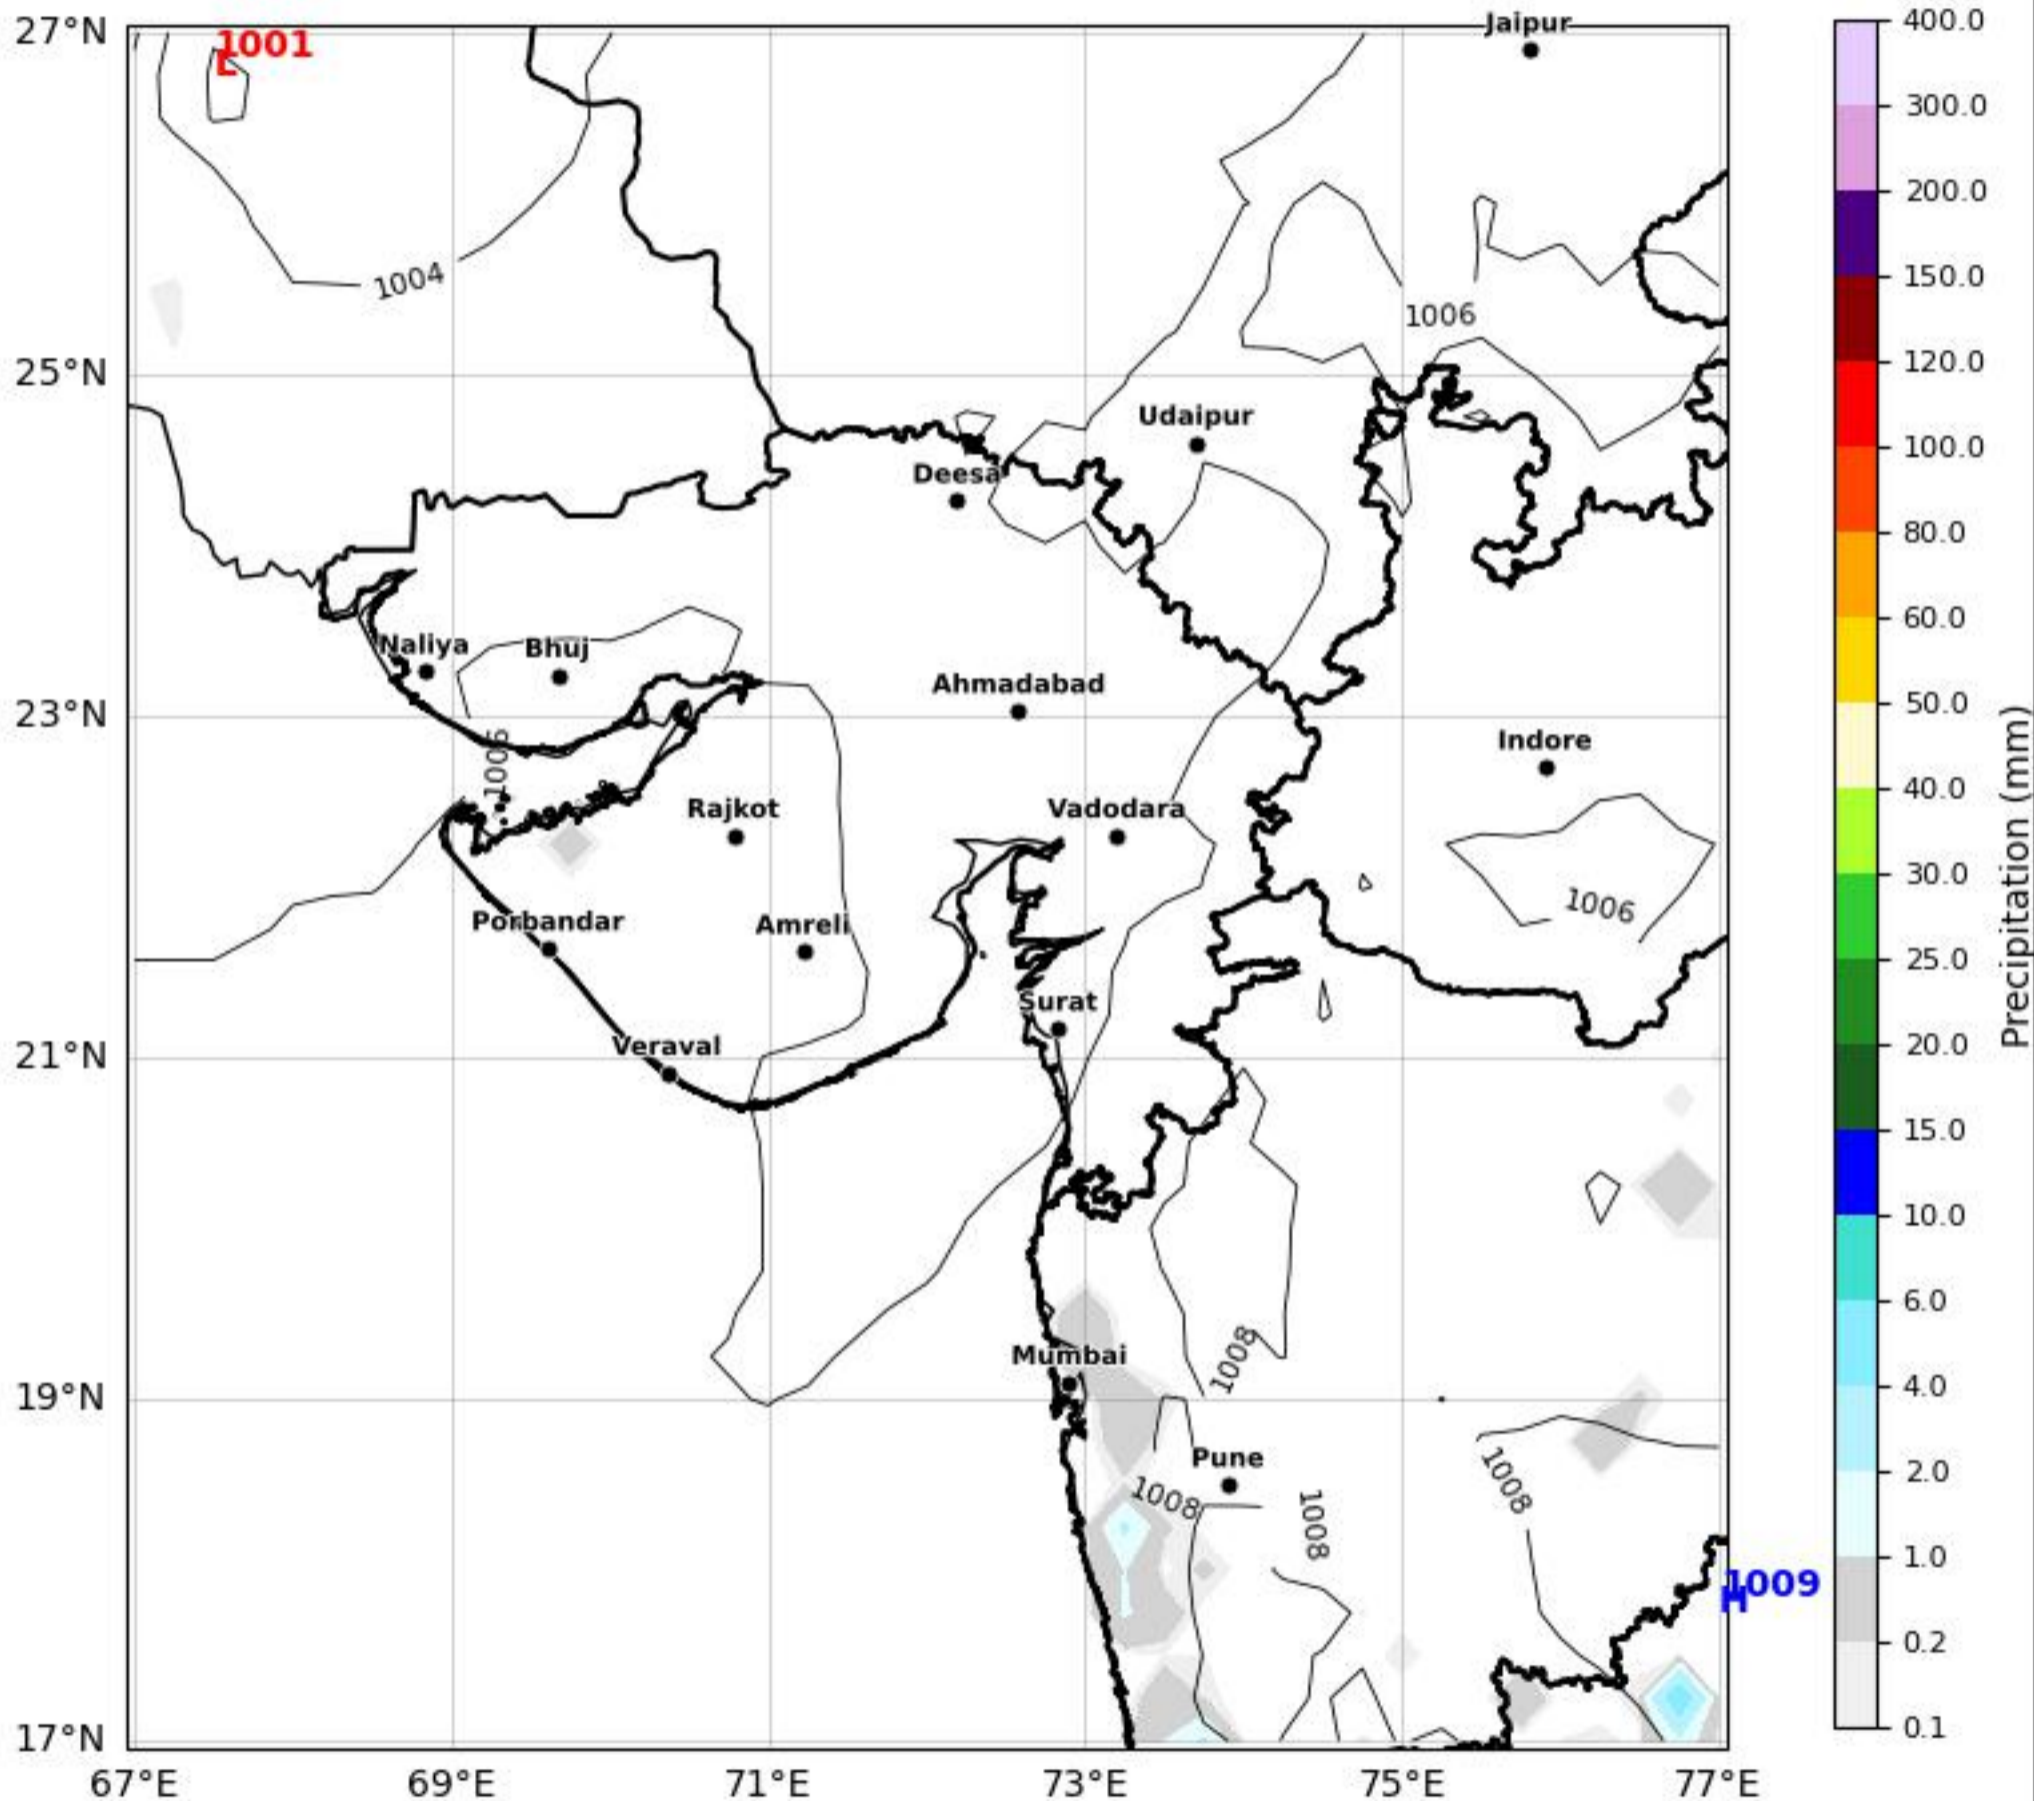

Daily Precipitation Forecast (48 HR) Gujarat & Surrounding Region

Based on 06 May 2026 00Z valid for 08 May 2026 00Z

KOLA - West by gujaratweather.com - Data: ECMWF

KOLA: Kathiawar Ocean & Land Atmosphere - Experimental Weather Mapping Platform

Disclaimer: The images provided by gujaratweather.com are experimental and for informational purposes only. They are not official forecasts. We do not guarantee the accuracy, timeliness, or completeness of these images, which may contain errors due to data download scripts or software limitations. For reliable weather forecasts, Please refer to official agencies such as Indian Meteorological Department or ECMWF. The base map shown does not represent political boundaries.