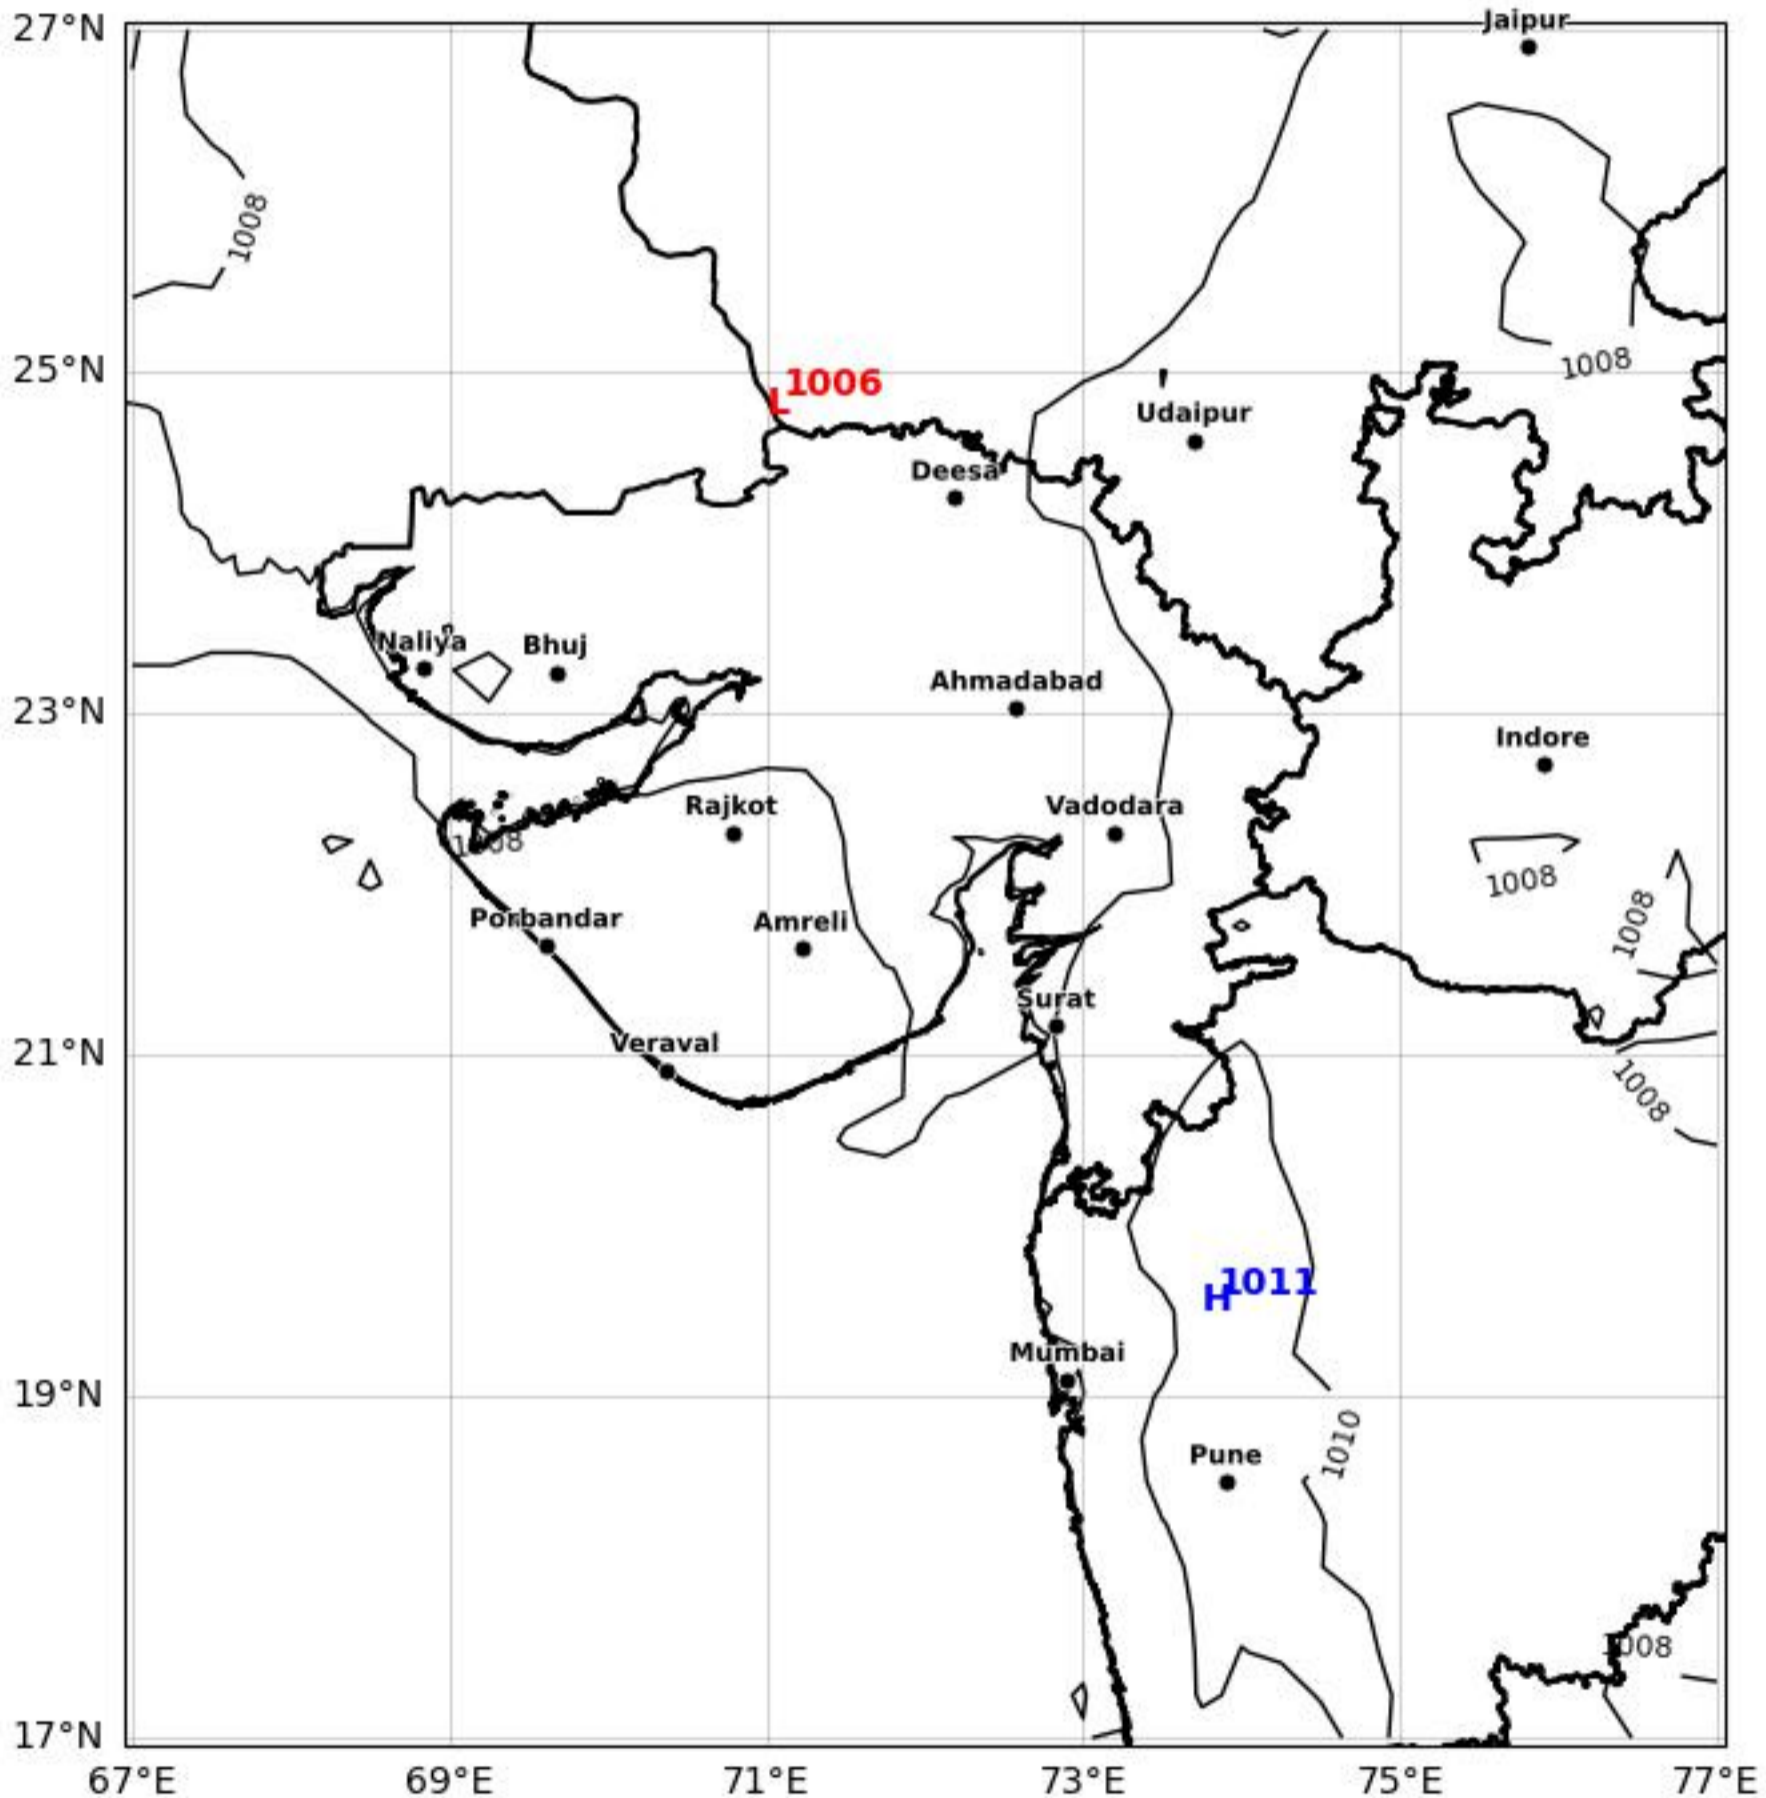

MSL Analysis Map

Gujarat & Surrounding Region

Based on 06 May 2026 00Z

KOLA - West by gujaratweather.com - Data: ECMWF

KOLA: Kathiawar Ocean & Land Atmosphere - Experimental Weather Mapping Platform

Disclaimer: The images provided by gujaratweather.com are experimental and for informational purposes only. They are not official forecasts. We do not guarantee the accuracy, timeliness, or completeness of these images, which may contain errors due to data download scripts or software limitations. For reliable weather forecasts, Please refer to official agencies such as Indian Meteorological Department or ECMWF. The base map shown does not represent political boundaries.

Daily Precipitation Forecast (24 HR) Gujarat & Surrounding Region

Based on 06 May 2026 00Z valid for 07 May 2026 00Z

KOLA - West by gujaratweather.com - Data: ECMWF

KOLA: Kathiawar Ocean & Land Atmosphere - Experimental Weather Mapping Platform