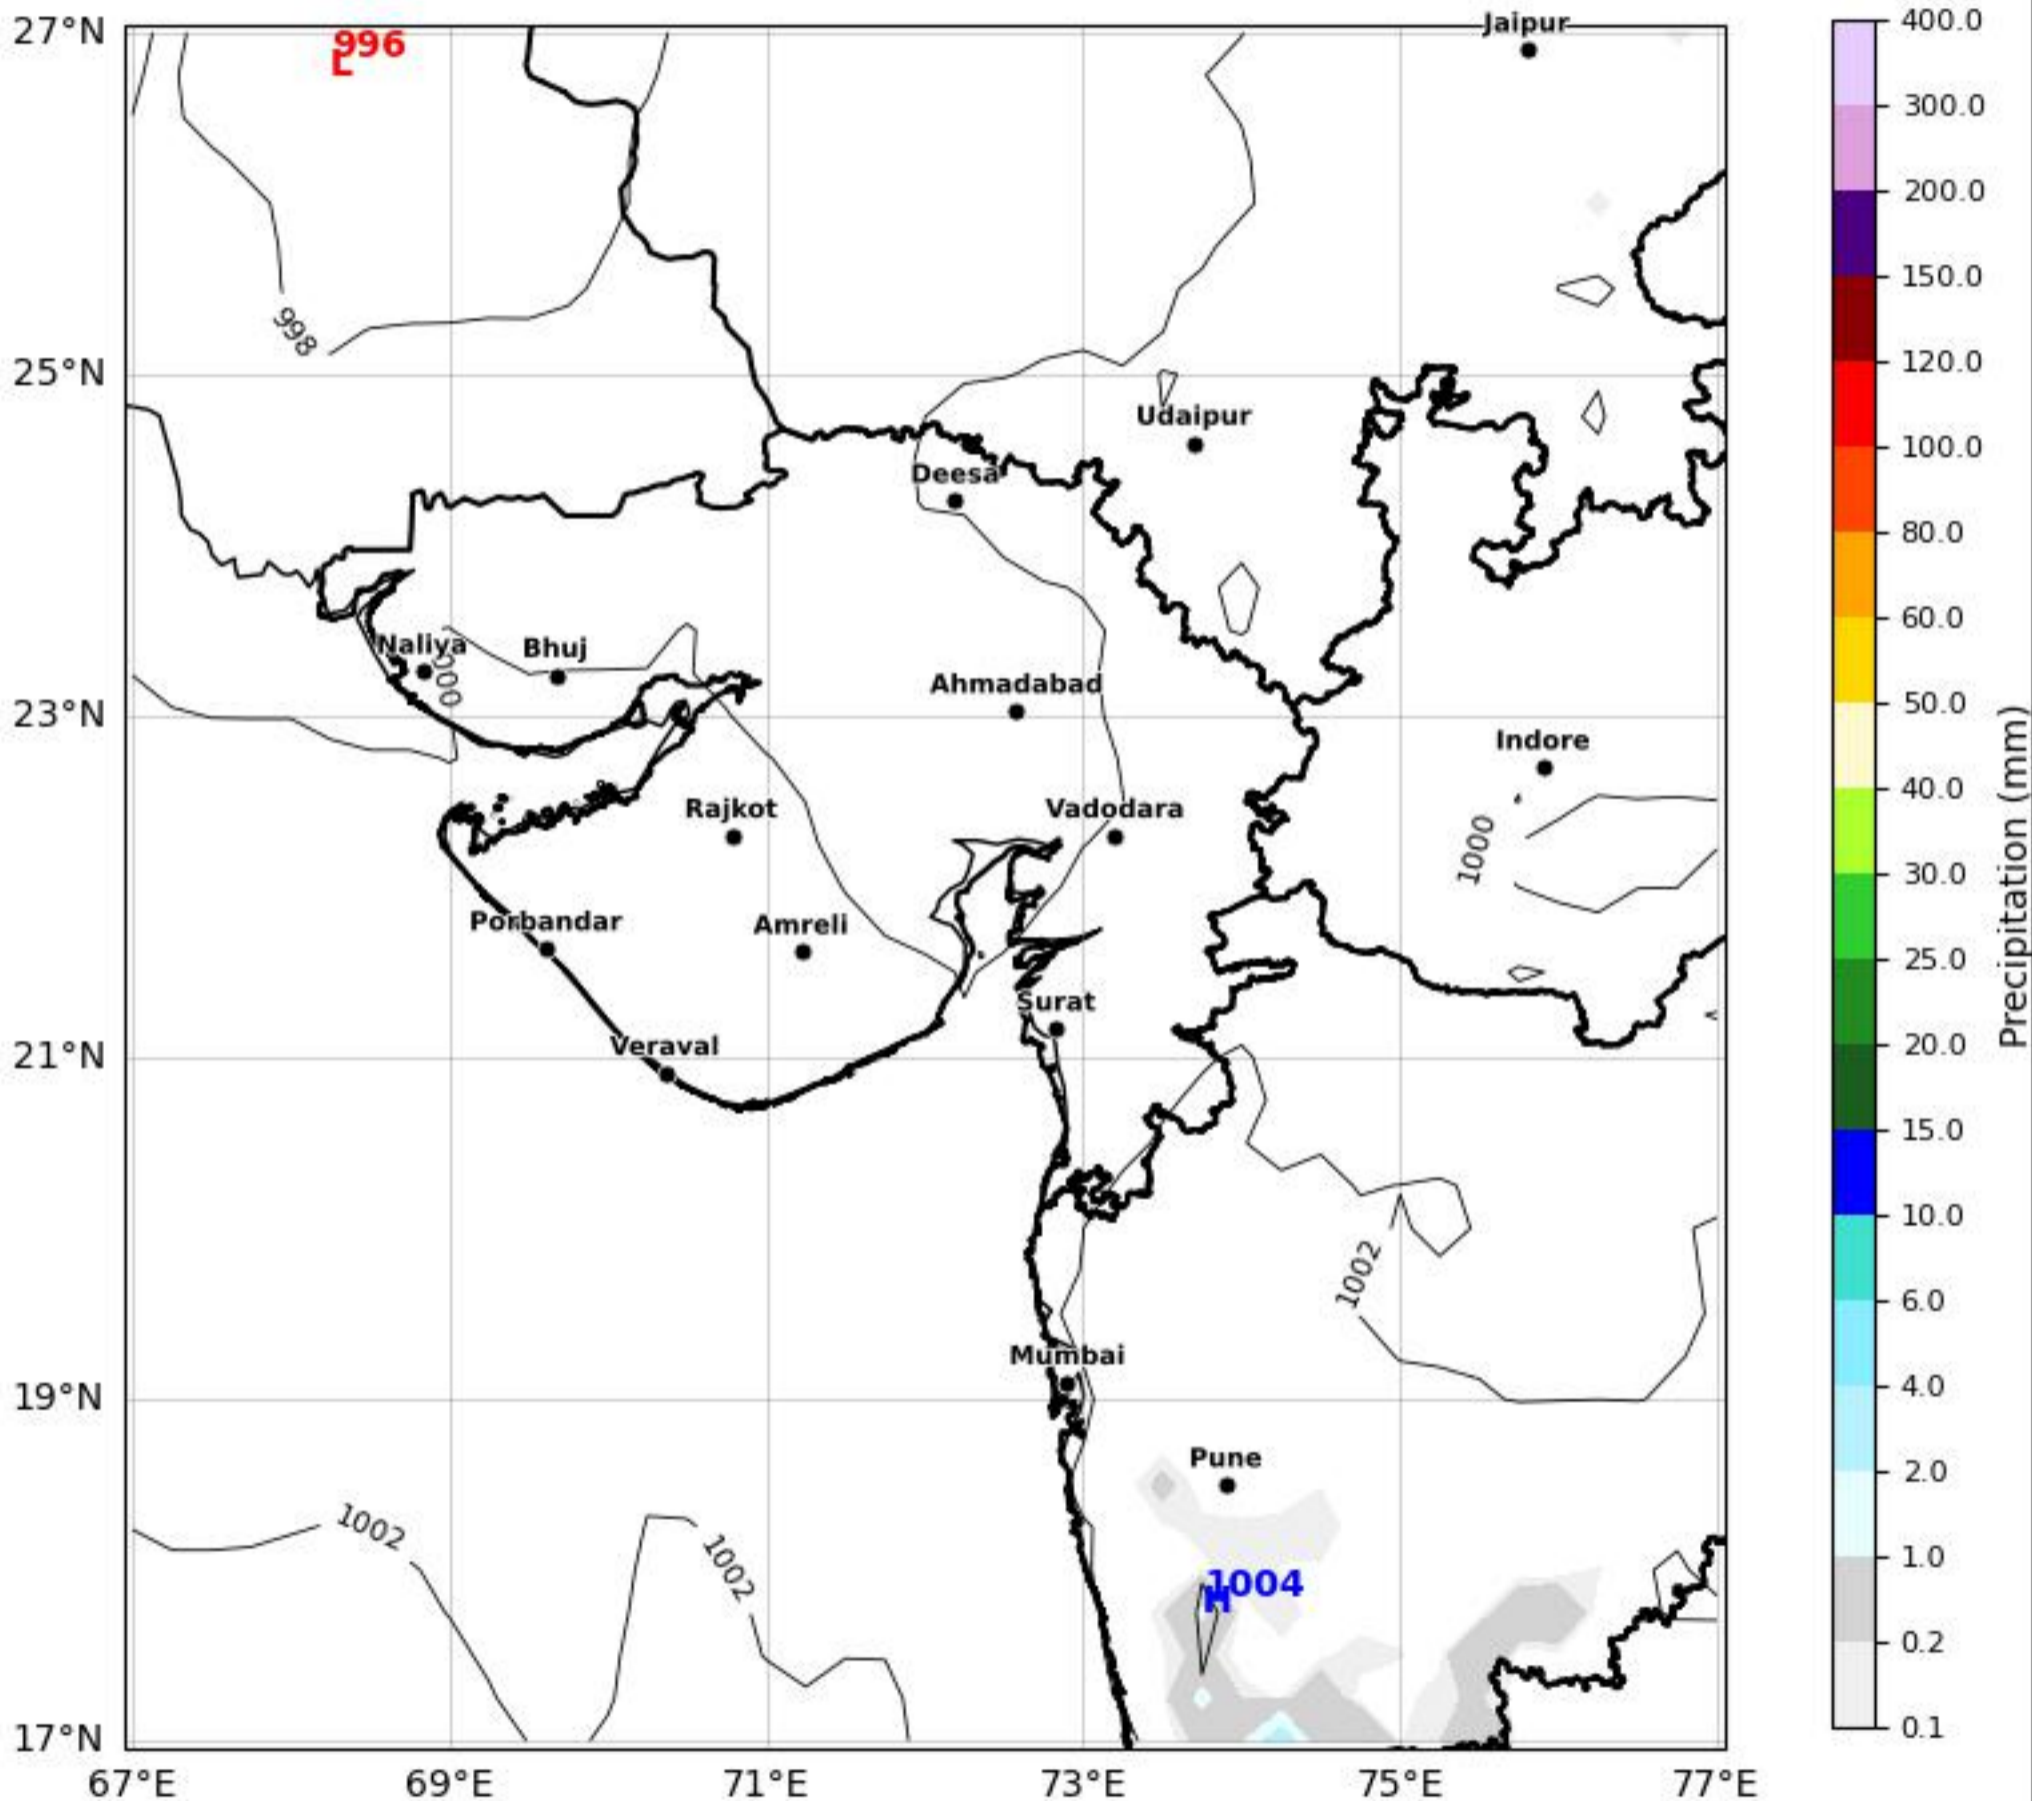

Daily Precipitation Forecast (216 HR)

Gujarat & Surrounding Region

Based on 06 May 2026 00Z valid for 15 May 2026 00Z

KOLA - West by gujaratweather.com - Data: ECMWF

KOLA: Kathiawar Ocean & Land Atmosphere - Experimental Weather Mapping Platform

Disclaimer: The images provided by gujaratweather.com are experimental and for informational purposes only. They are not official forecasts. We do not guarantee the accuracy, timeliness, or completeness of these images, which may contain errors due to data download scripts or software limitations. For reliable weather forecasts, Please refer to official agencies such as Indian Meteorological Department or ECMWF. The base map shown does not represent political boundaries.