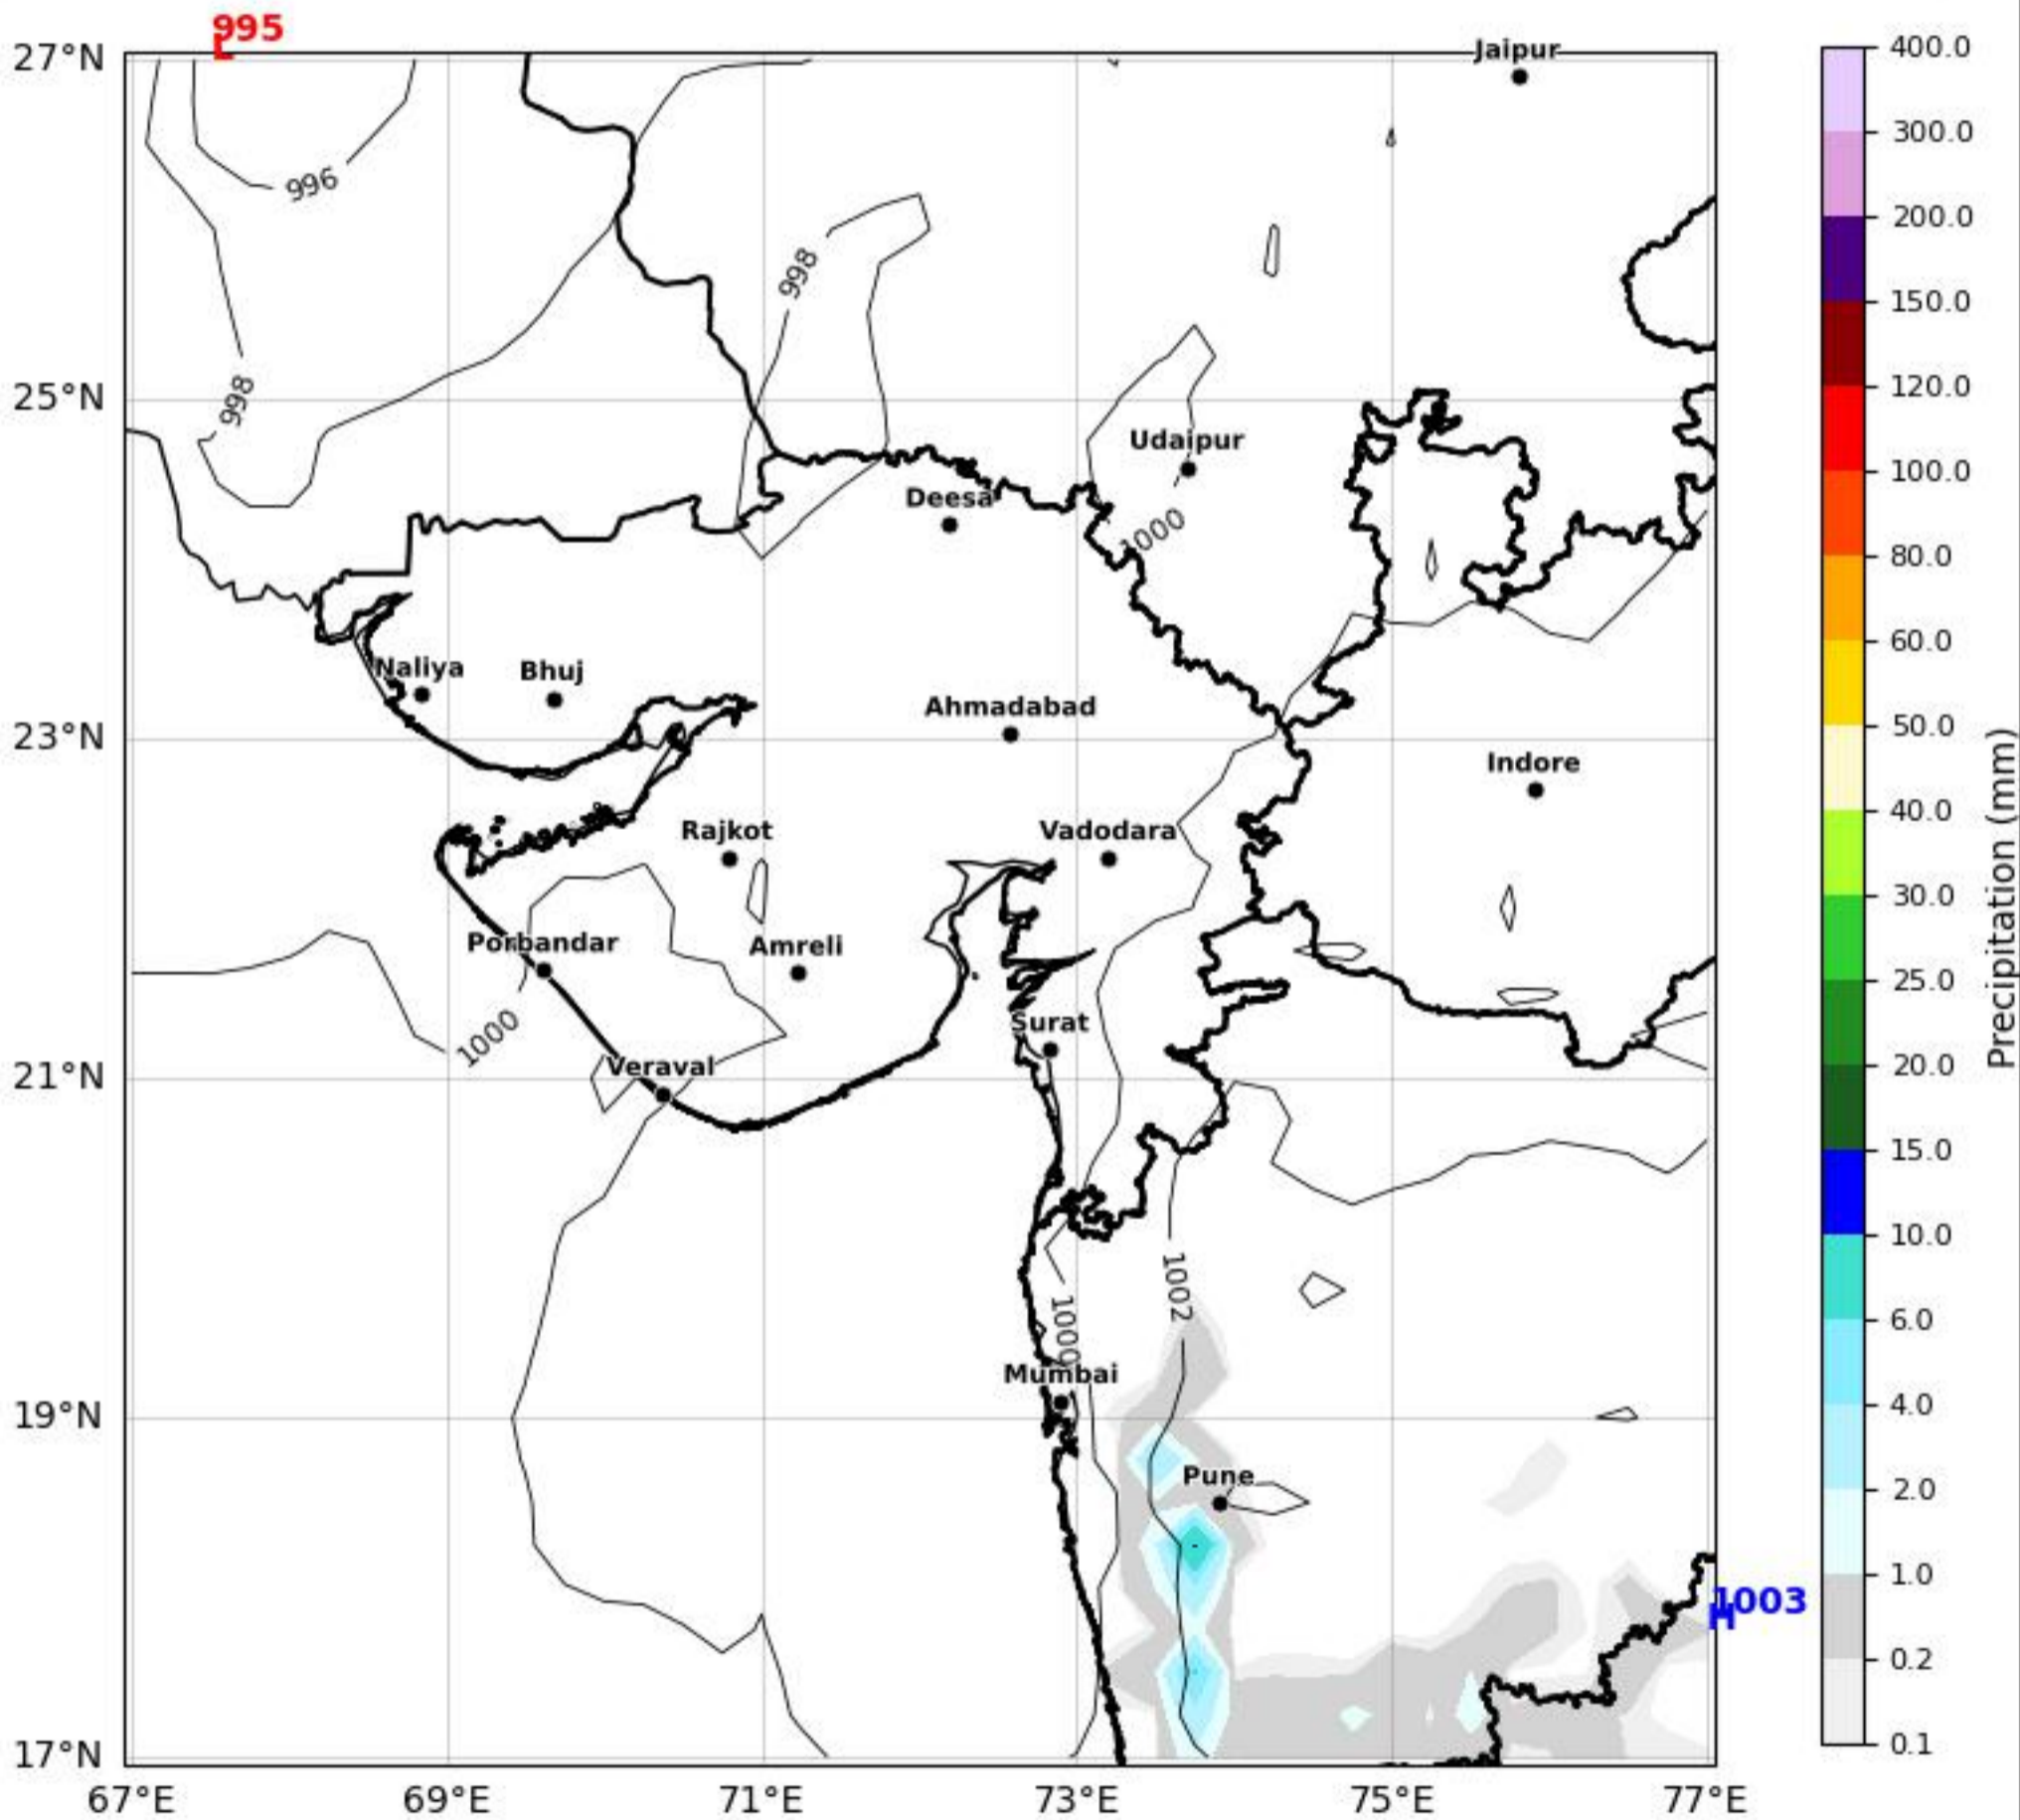

Daily Precipitation Forecast (264 HR)

Gujarat & Surrounding Region

Based on 06 May 2026 00Z valid for 17 May 2026 00Z

KOLA - West by gujaratweather.com - Data: ECMWF

KOLA: Kathiawar Ocean & Land Atmosphere - Experimental Weather Mapping Platform