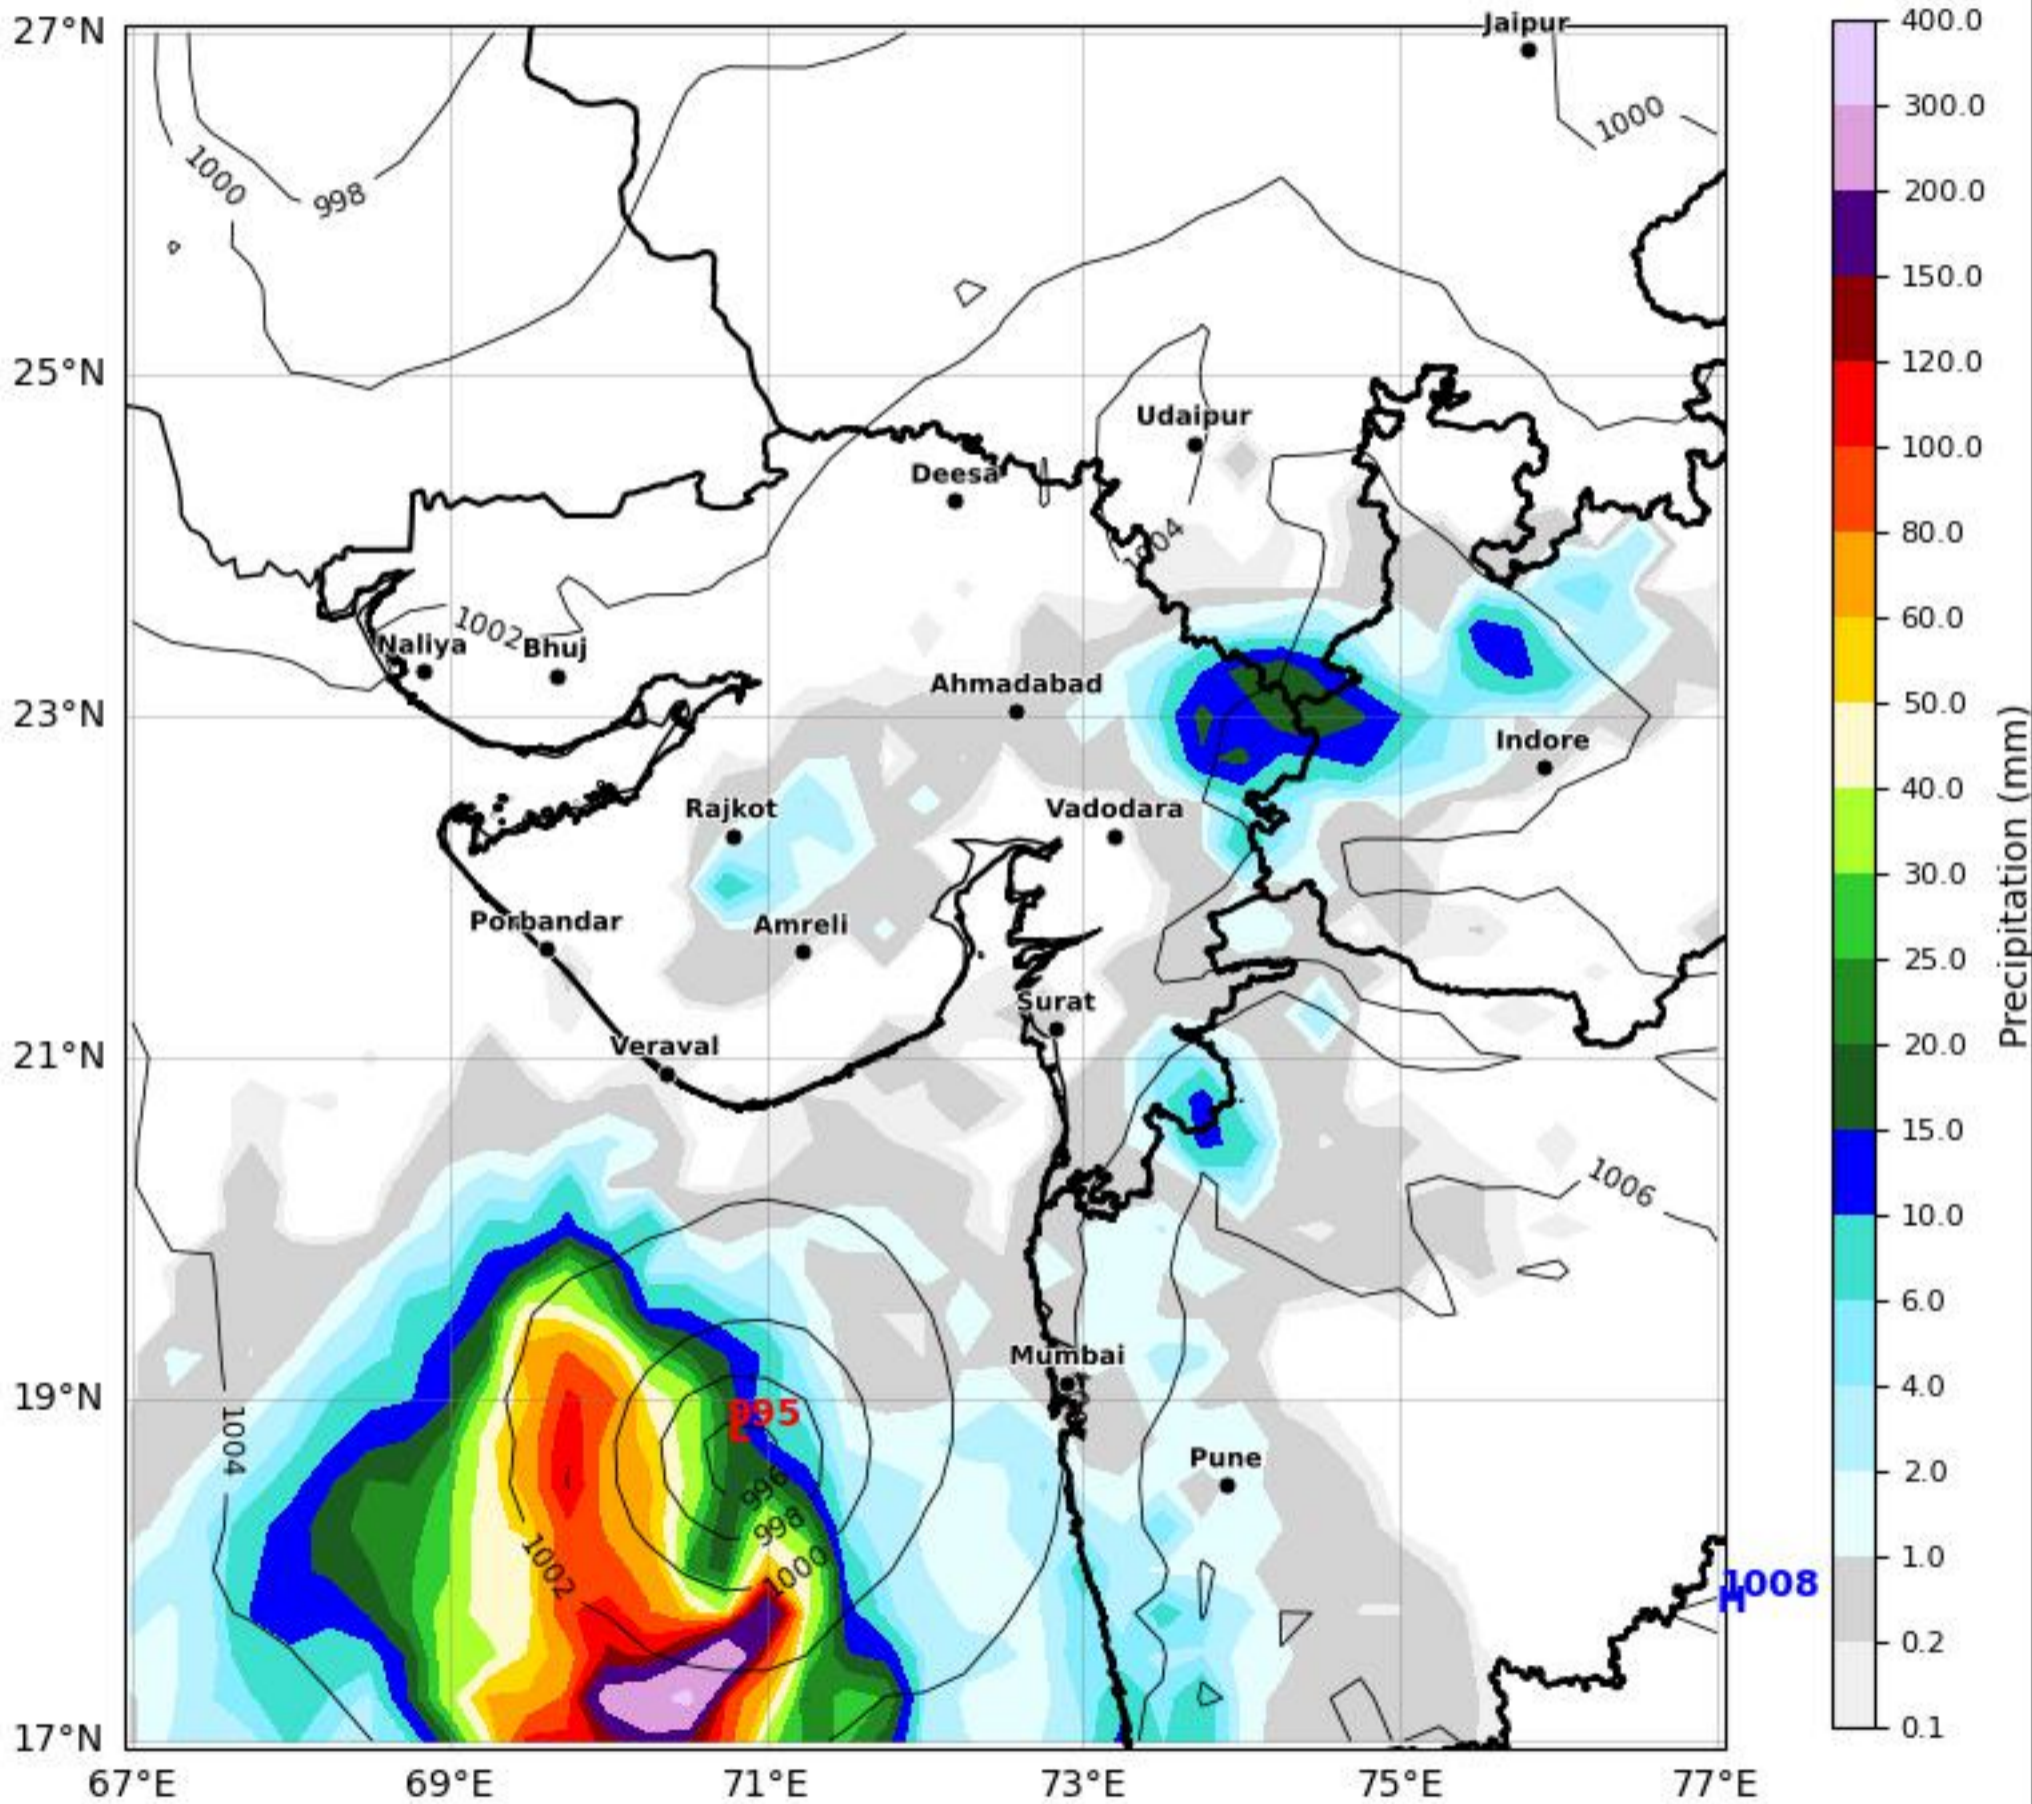

Daily Precipitation Forecast (336 HR)

Gujarat & Surrounding Region

Based on 06 May 2026 00Z valid for 20 May 2026 00Z

KOLA - West by gujaratweather.com - Data: ECMWF

KOLA: Kathiawar Ocean & Land Atmosphere - Experimental Weather Mapping Platform