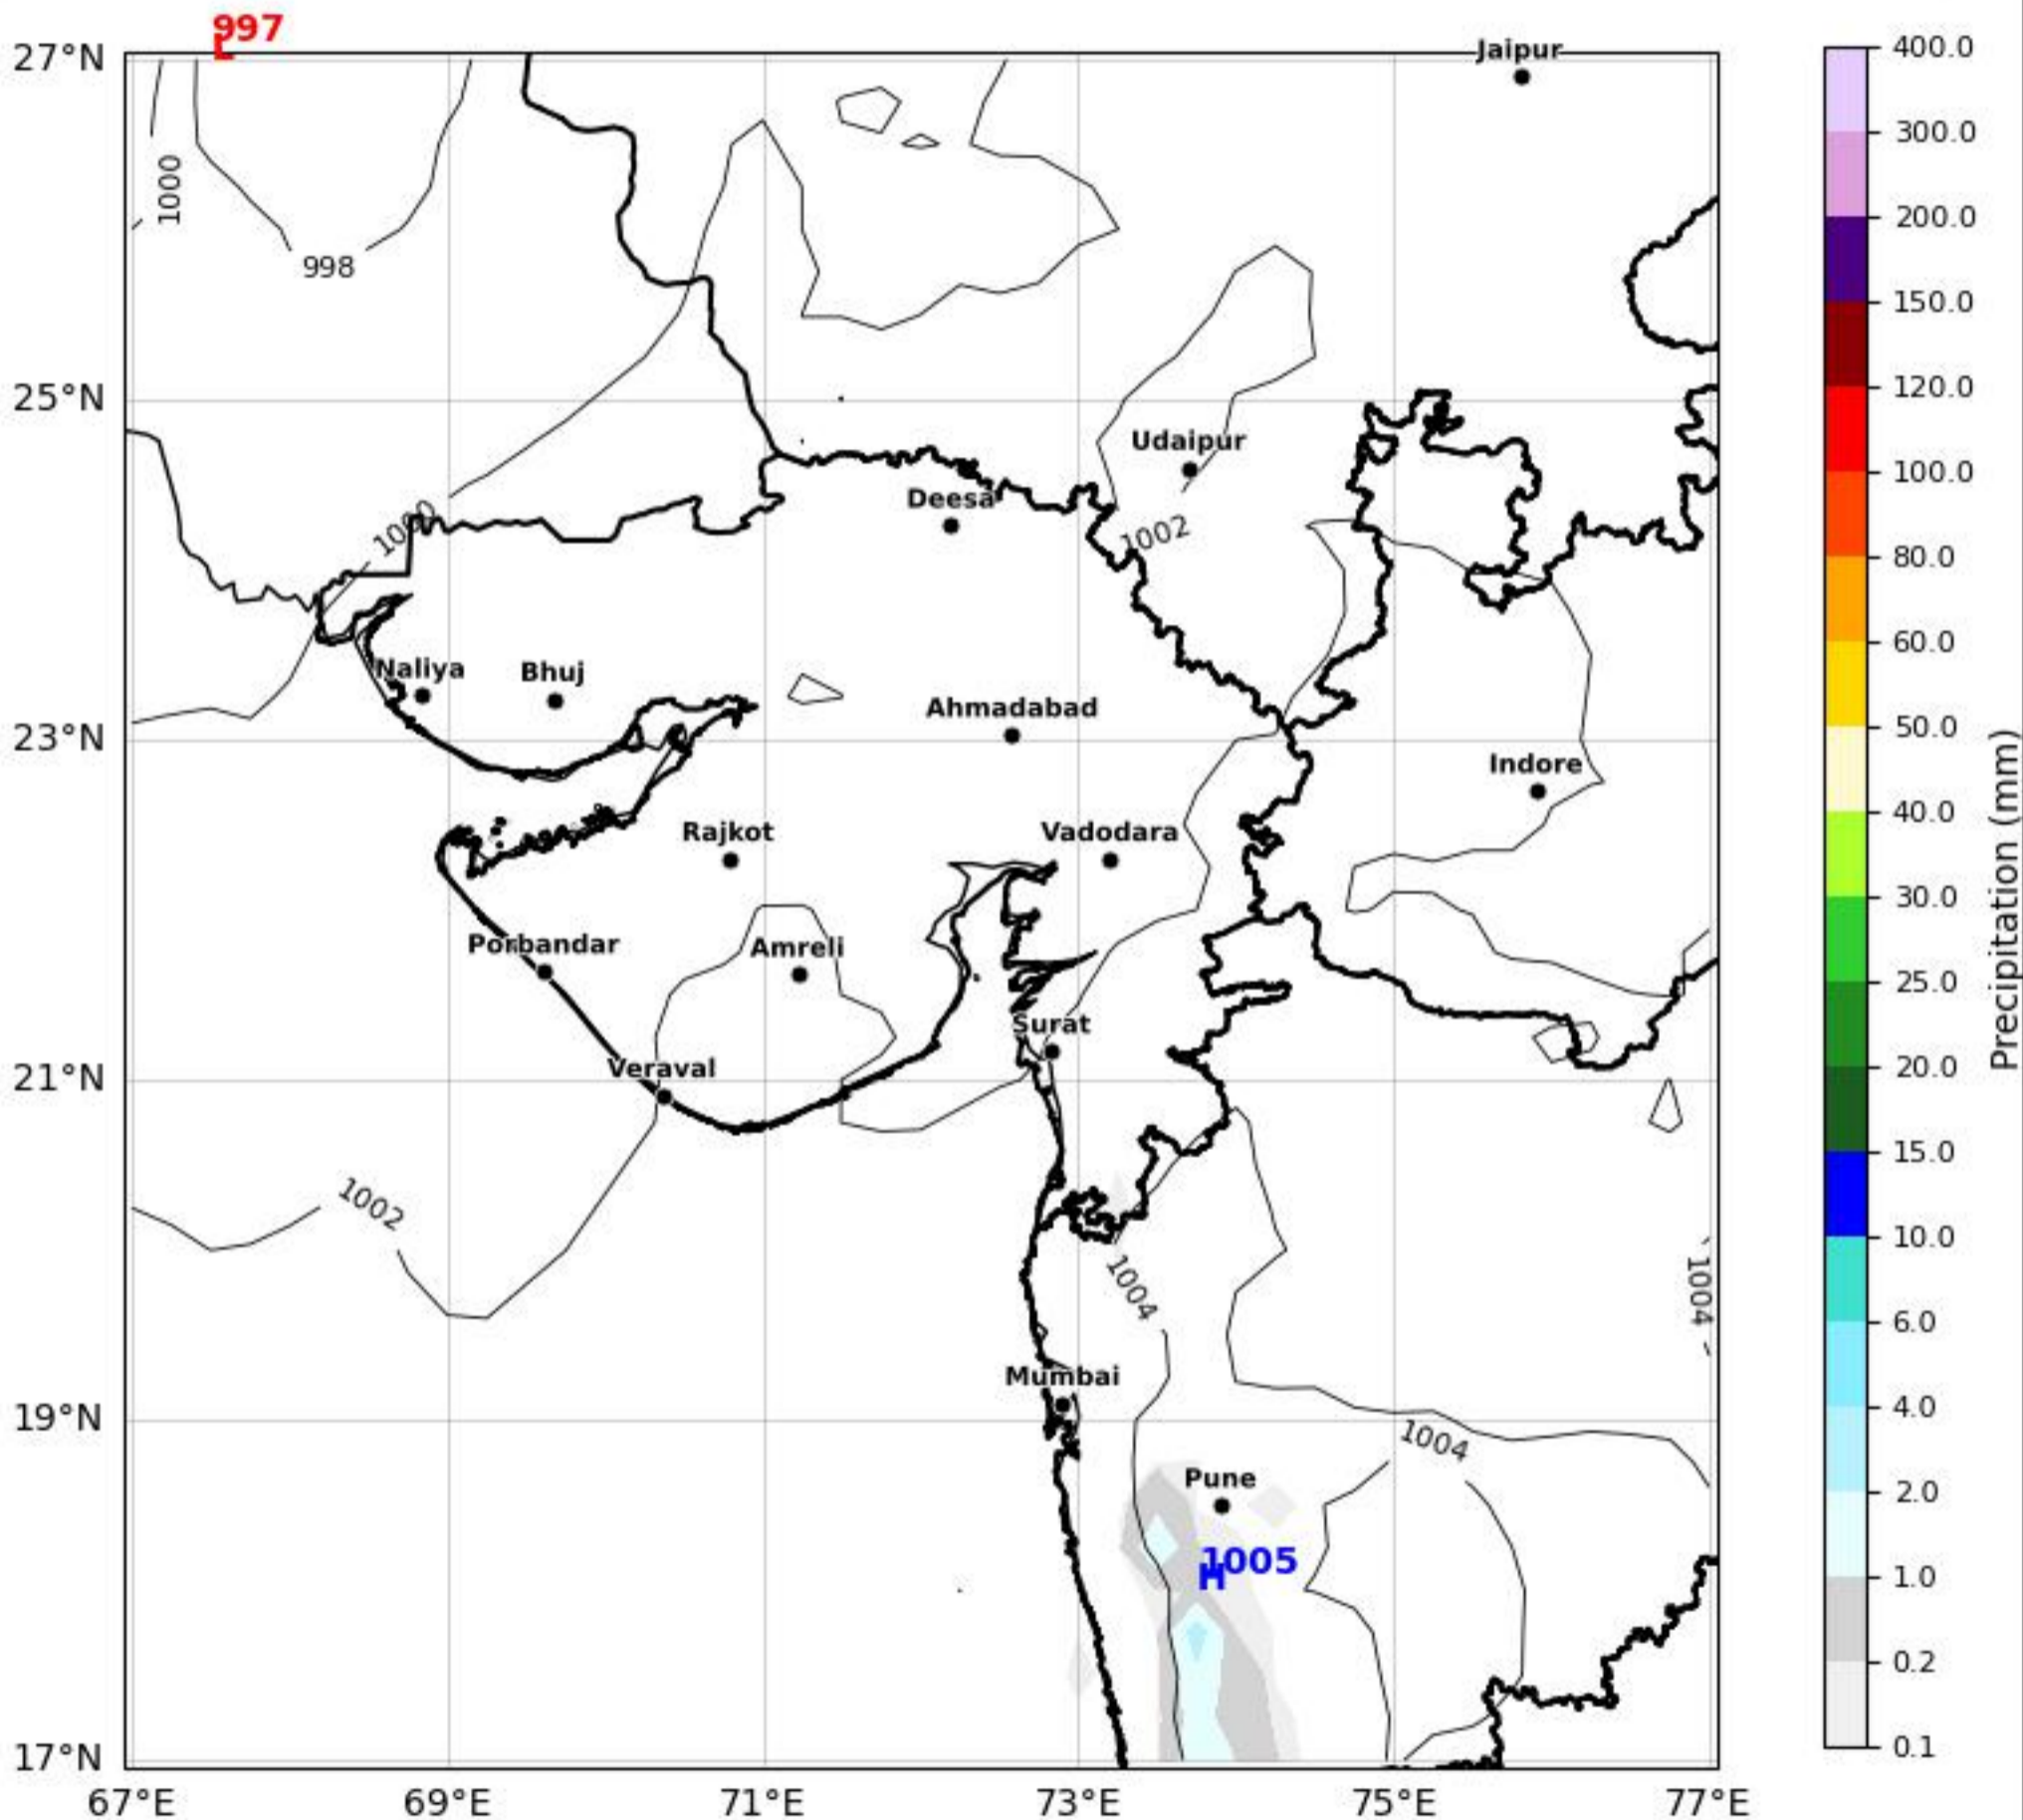

Daily Precipitation Forecast (192 HR) Gujarat & Surrounding Region

Based on 06 May 2026 00Z valid for 14 May 2026 00Z

KOLA - West by gujaratweather.com - Data: ECMWF

KOLA: Kathiawar Ocean & Land Atmosphere - Experimental Weather Mapping Platform

Disclaimer: The images provided by gujaratweather.com are experimental and for informational purposes only. They are not official forecasts. We do not guarantee the accuracy, timeliness, or completeness of these images, which may contain errors due to data download scripts or software limitations. For reliable weather forecasts, Please refer to official agencies such as Indian Meteorological Department or ECMWF. The base map shown does not represent political boundaries.