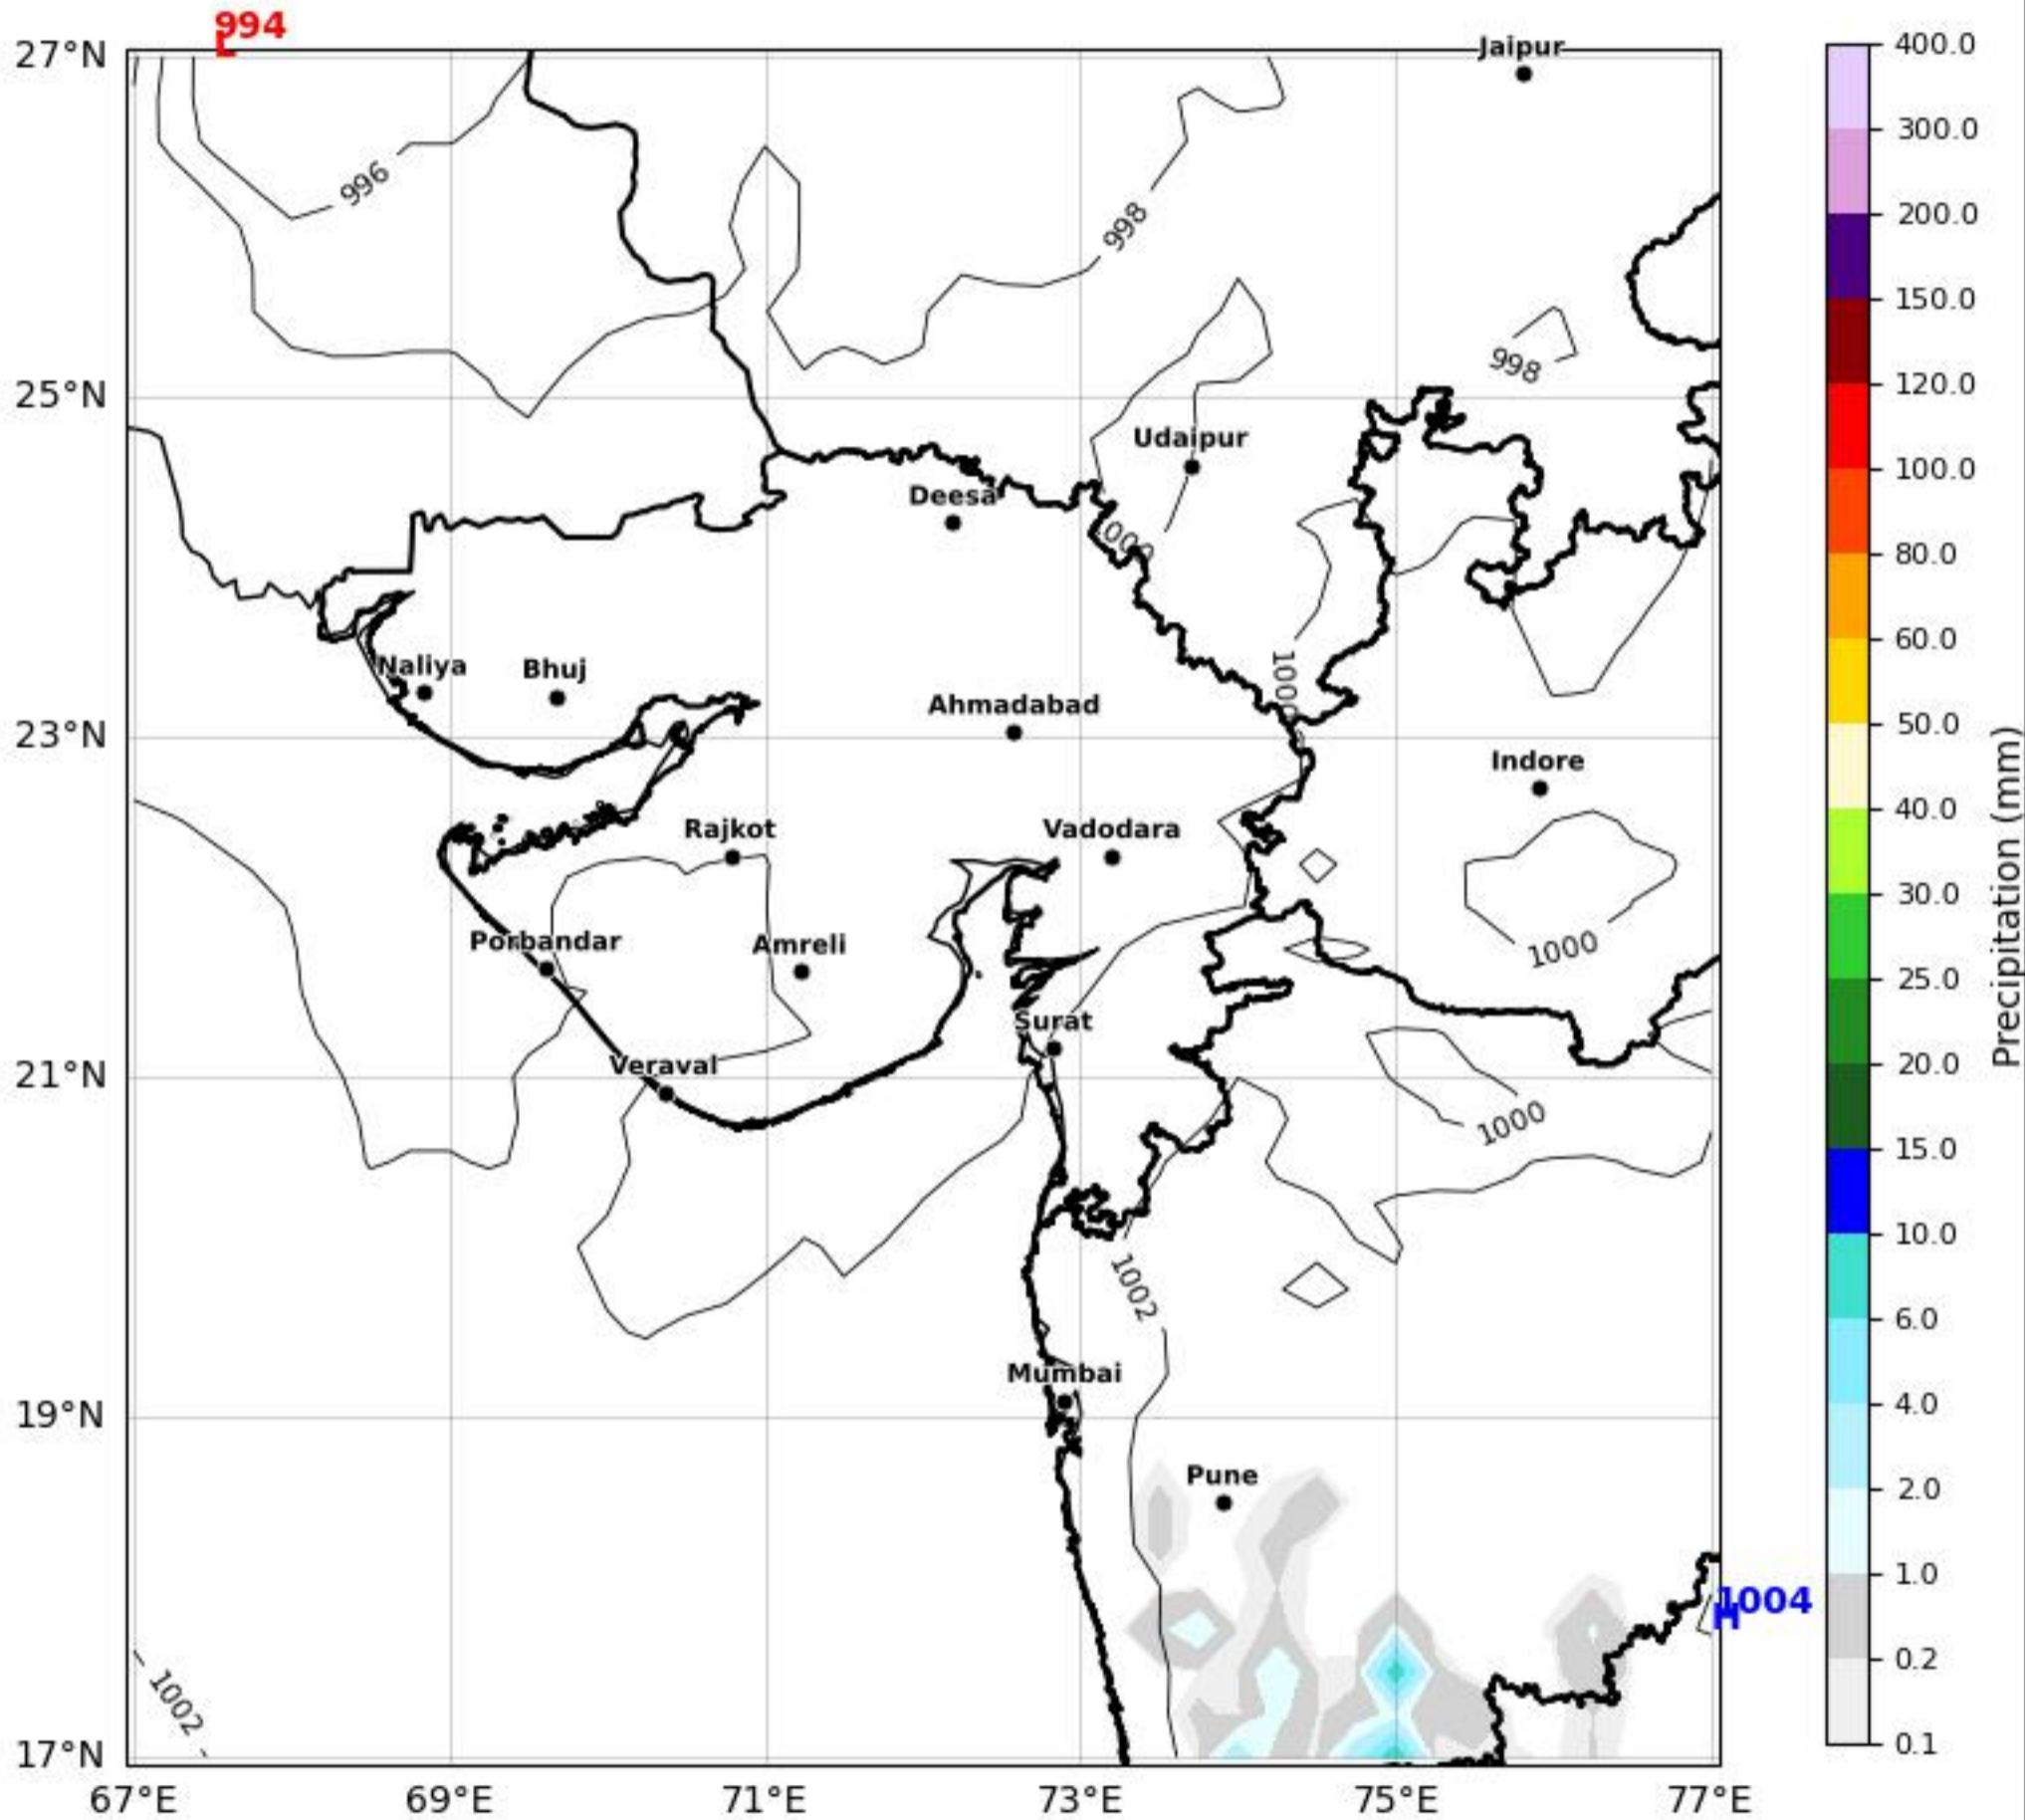

Daily Precipitation Forecast (240 HR)

Gujarat & Surrounding Region

Based on 06 May 2026 00Z valid for 16 May 2026 00Z

KOLA - West by gujaratweather.com - Data: ECMWF

KOLA: Kathiawar Ocean & Land Atmosphere - Experimental Weather Mapping Platform