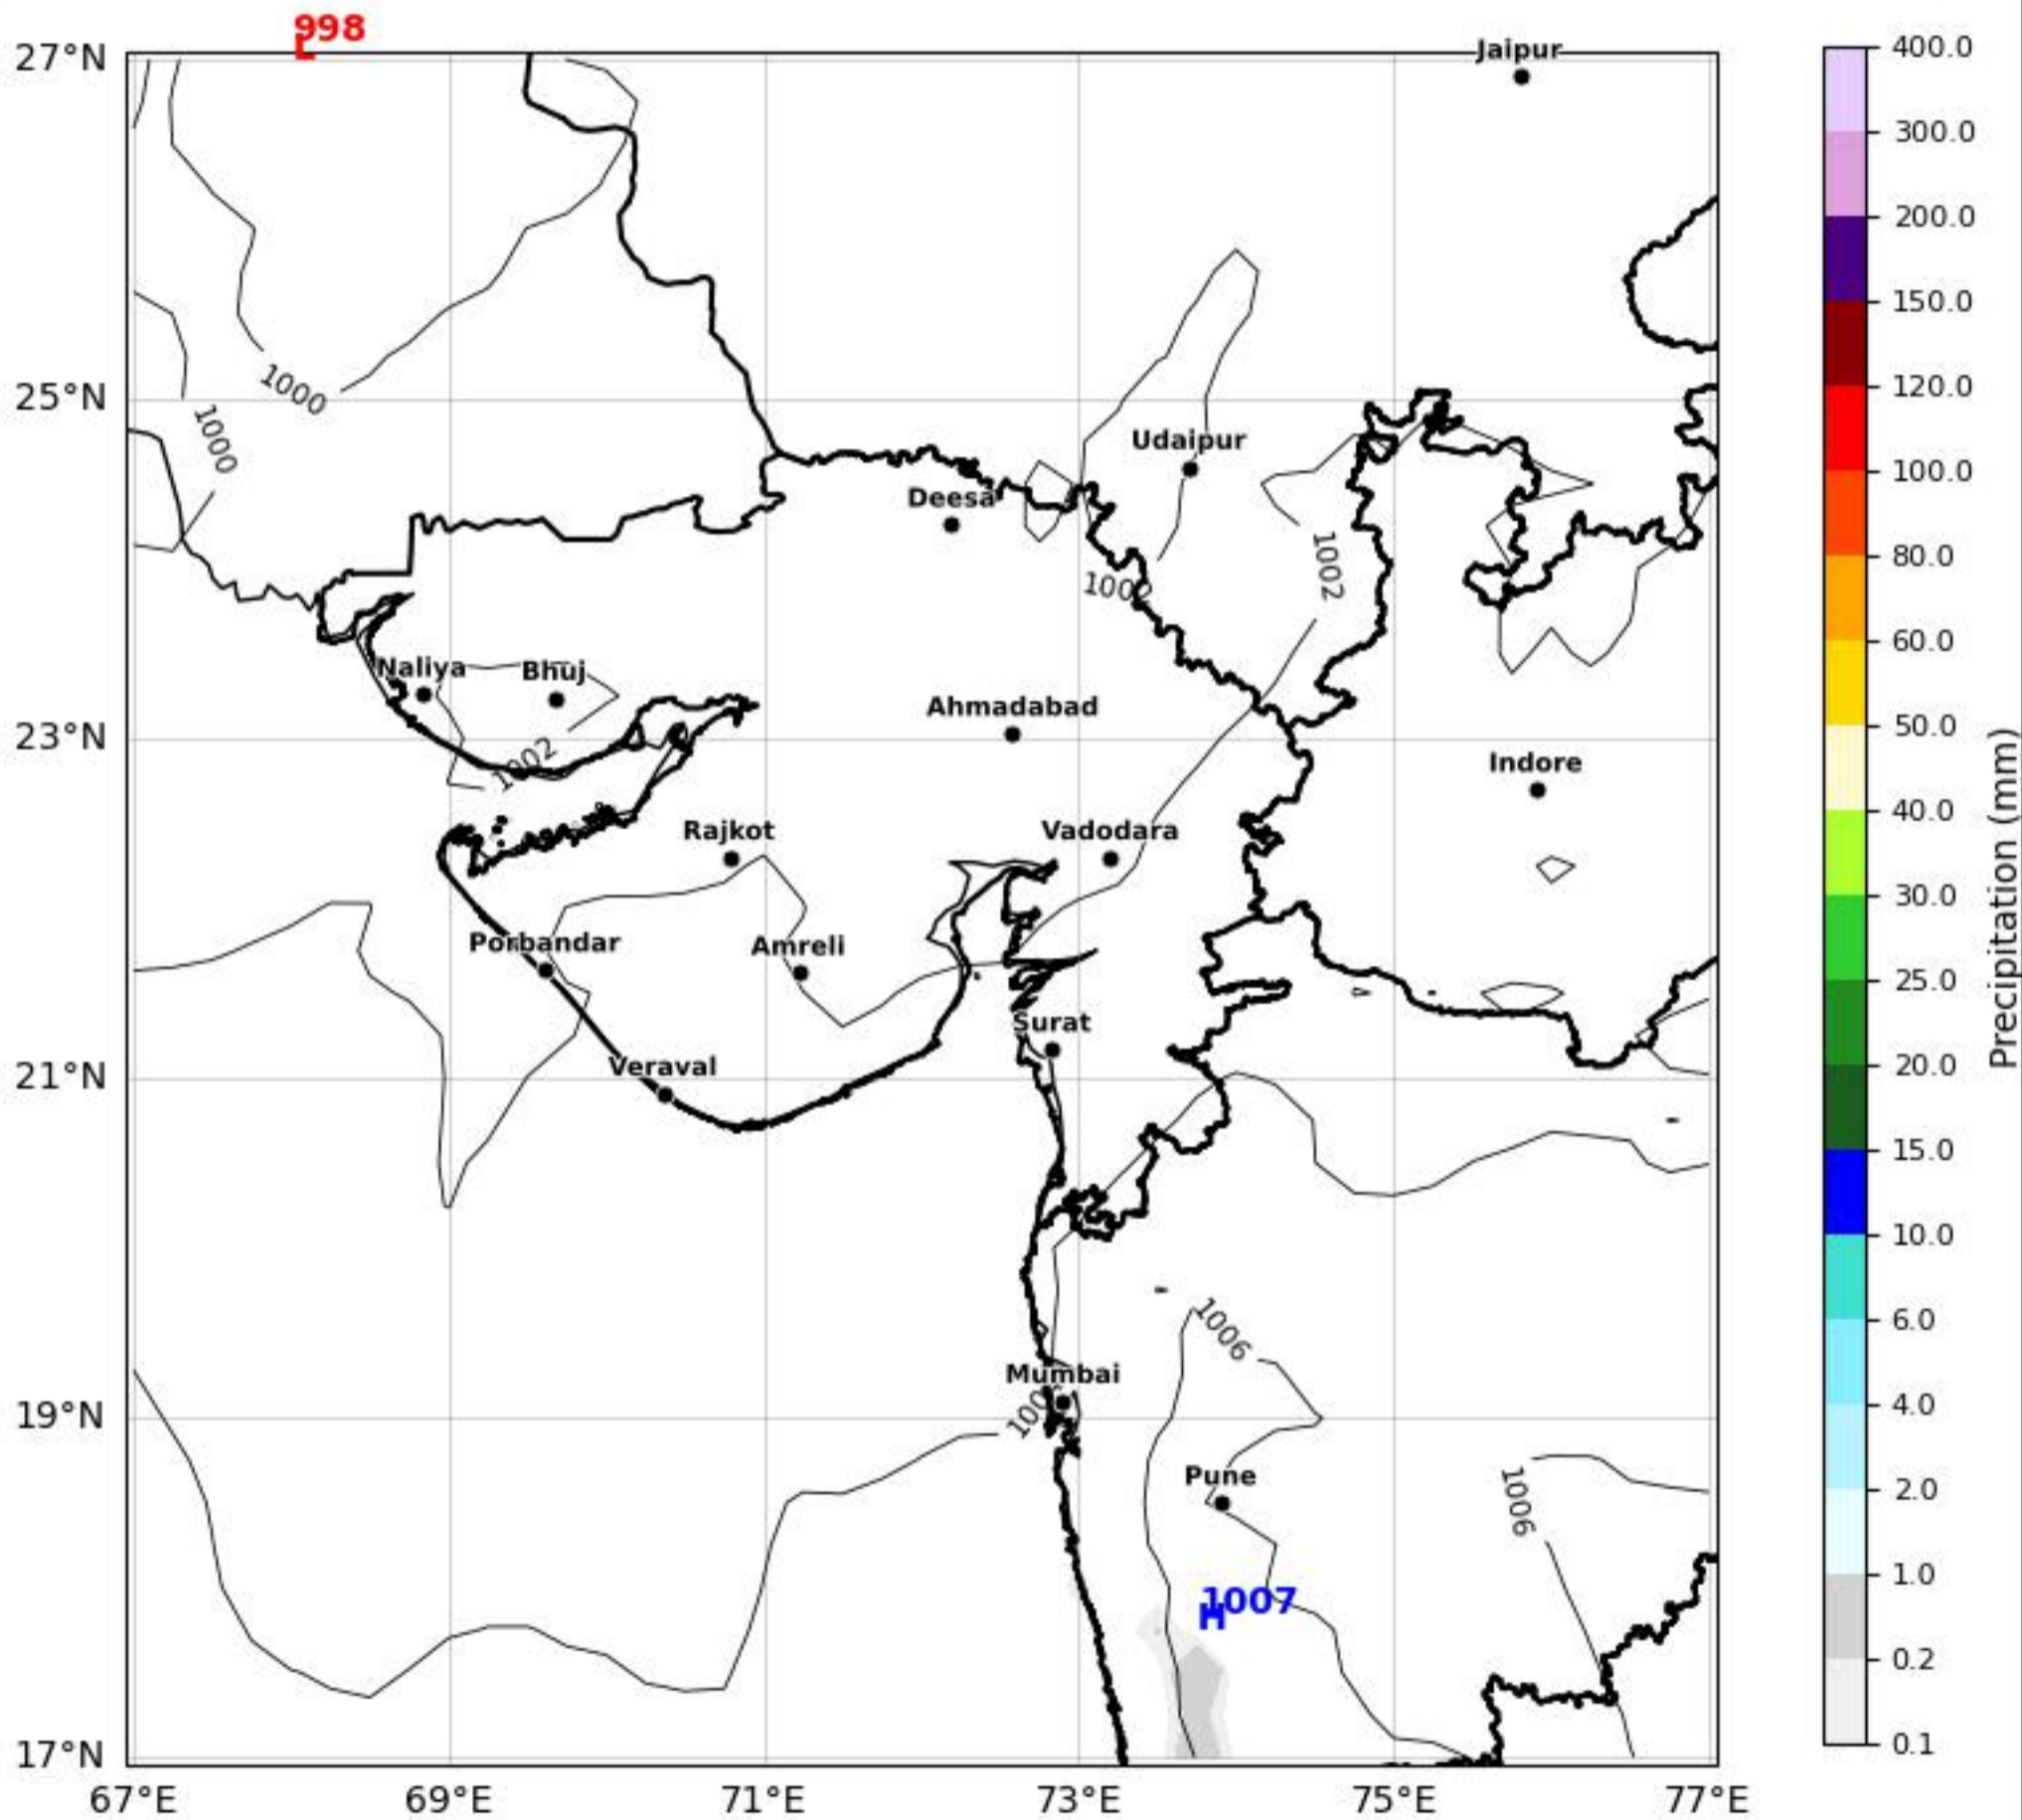

Daily Precipitation Forecast (168 HR) Gujarat & Surrounding Region

Based on 06 May 2026 00Z valid for 13 May 2026 00Z

KOLA - West by gujaratweather.com - Data: ECMWF

KOLA: Kathiawar Ocean & Land Atmosphere - Experimental Weather Mapping Platform

Disclaimer: The images provided by gujaratweather.com are experimental and for informational purposes only. They are not official forecasts. We do not guarantee the accuracy, timeliness, or completeness of these images, which may contain errors due to data download scripts or software limitations. For reliable weather forecasts, Please refer to official agencies such as Indian Meteorological Department or ECMWF. The base map shown does not represent political boundaries.