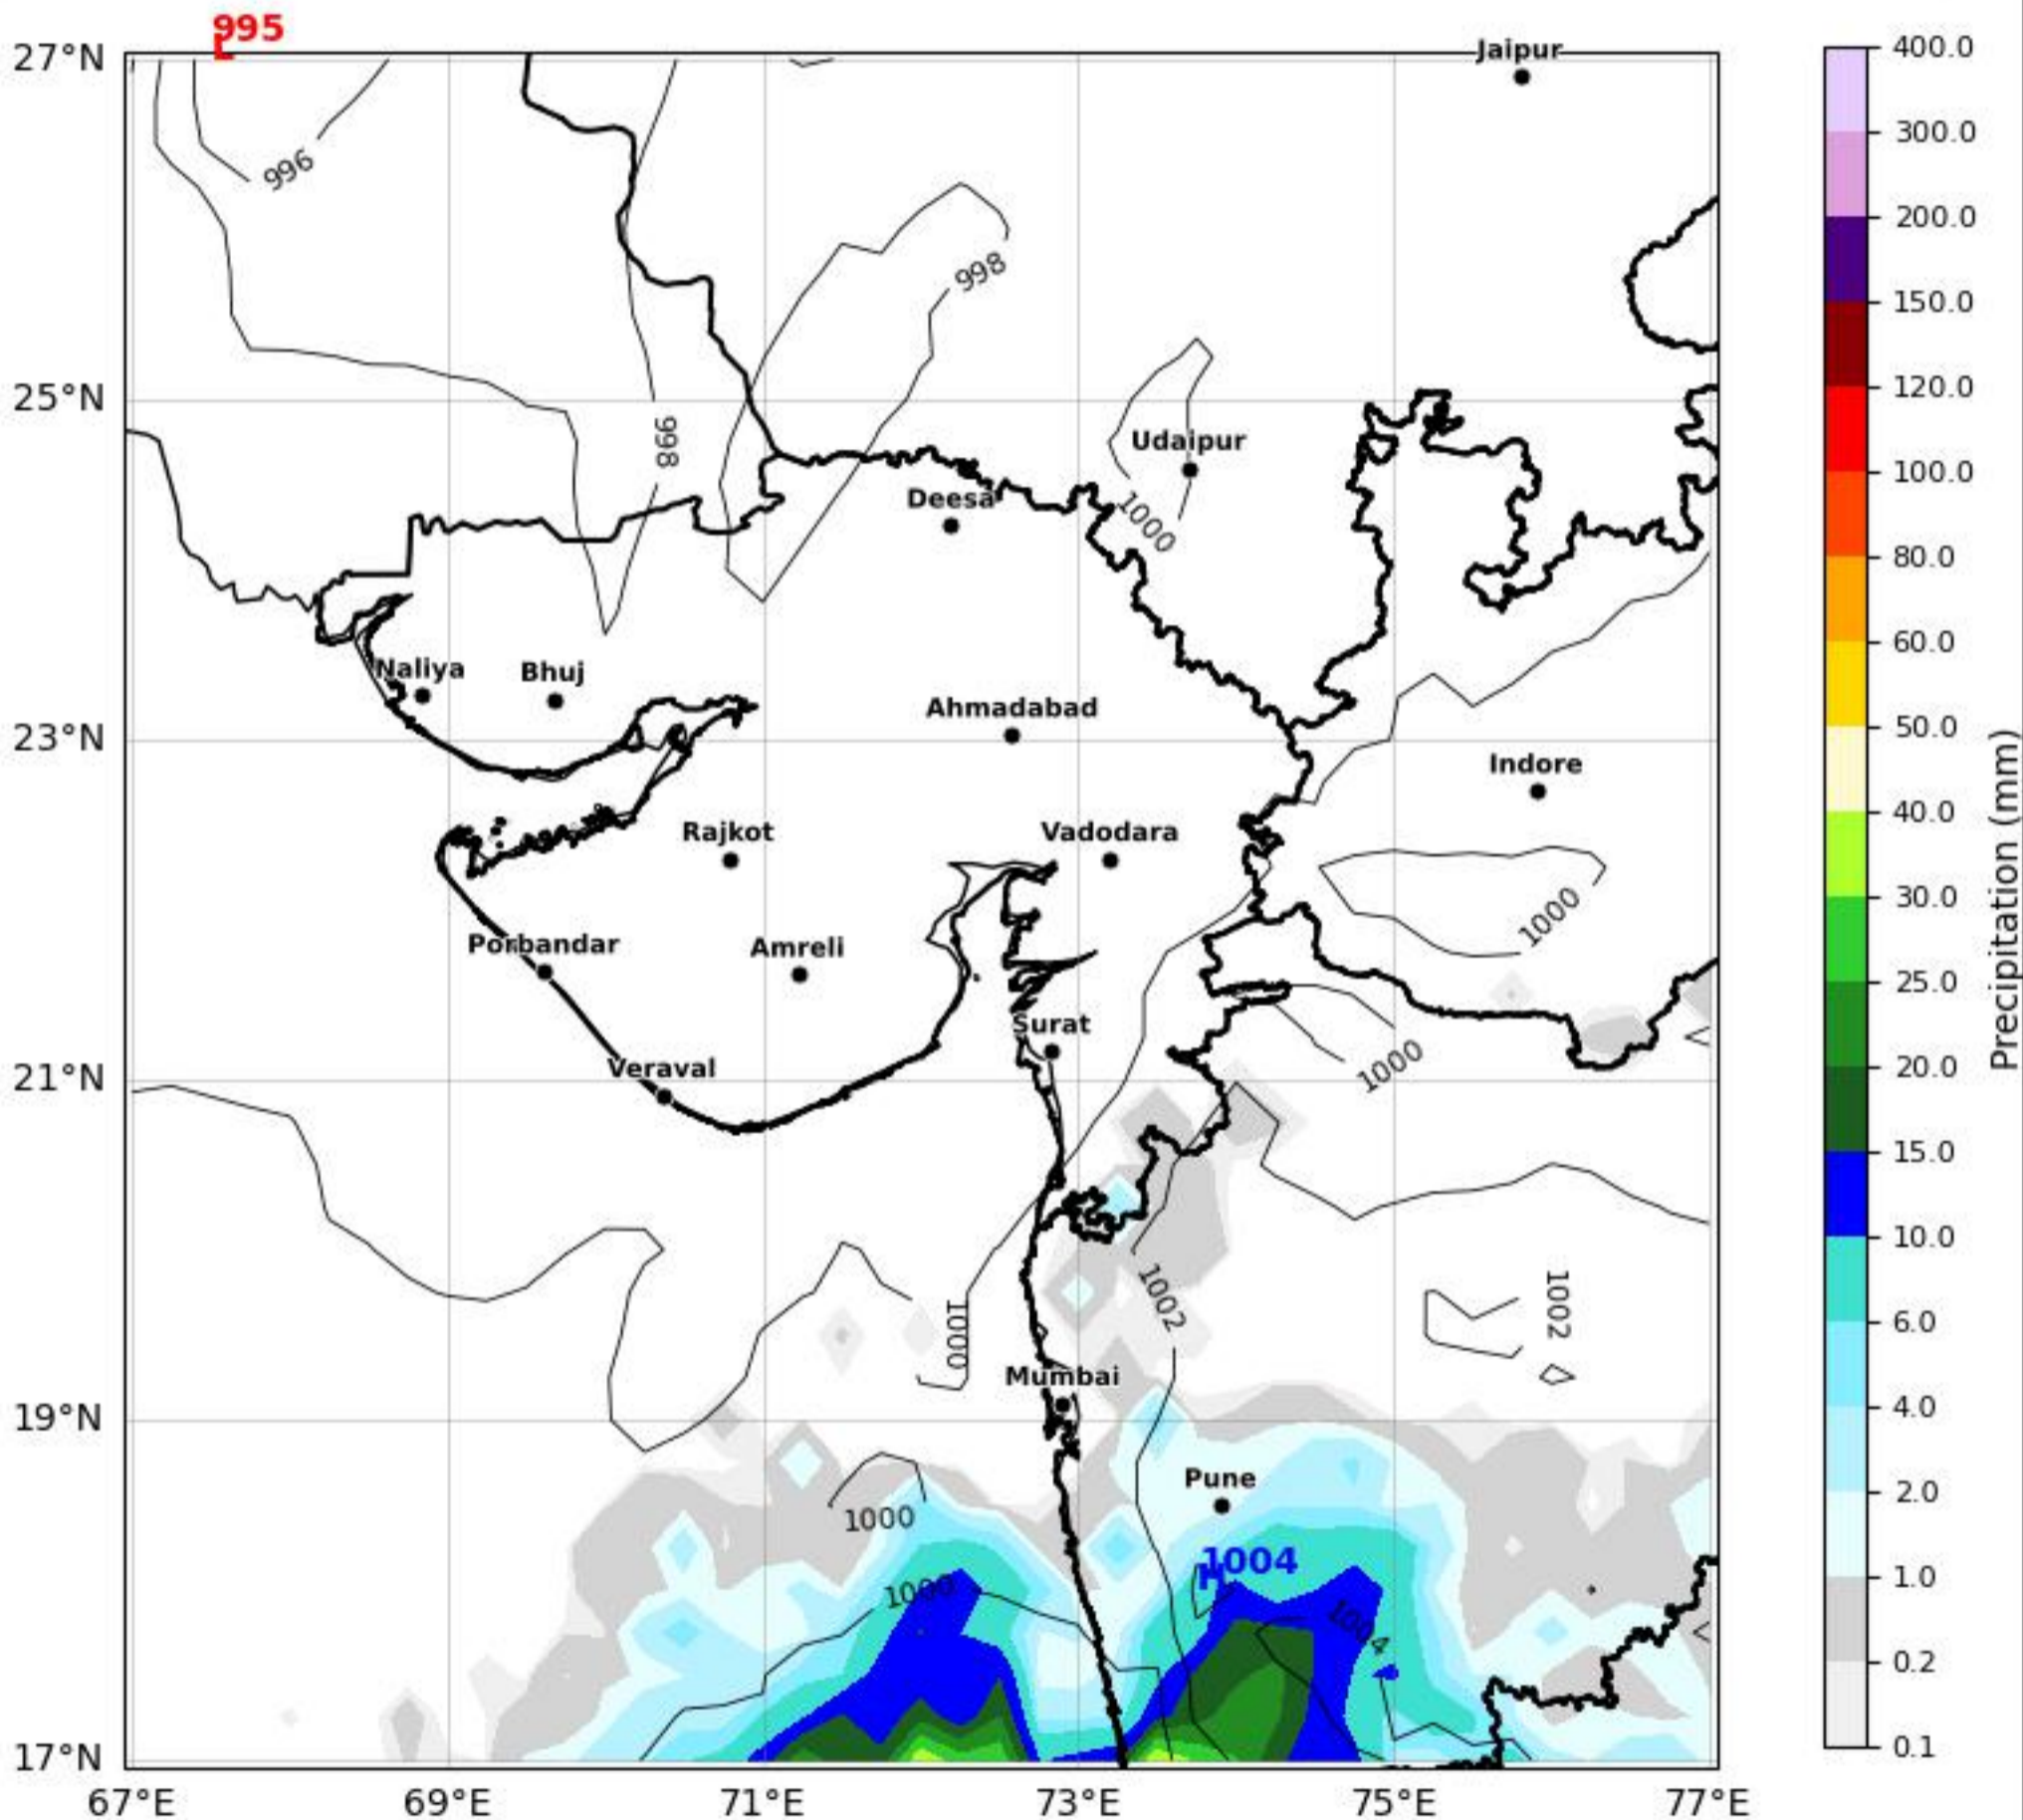

Daily Precipitation Forecast (288 HR) Gujarat & Surrounding Region

Based on 06 May 2026 00Z valid for 18 May 2026 00Z

KOLA - West by gujaratweather.com - Data: ECMWF

KOLA: Kathiawar Ocean & Land Atmosphere - Experimental Weather Mapping Platform

Disclaimer: The images provided by gujaratweather.com are experimental and for informational purposes only. They are not official forecasts. We do not guarantee the accuracy, timeliness, or completeness of these images, which may contain errors due to data download scripts or software limitations. For reliable weather forecasts, Please refer to official agencies such as Indian Meteorological Department or ECMWF. The base map shown does not represent political boundaries.