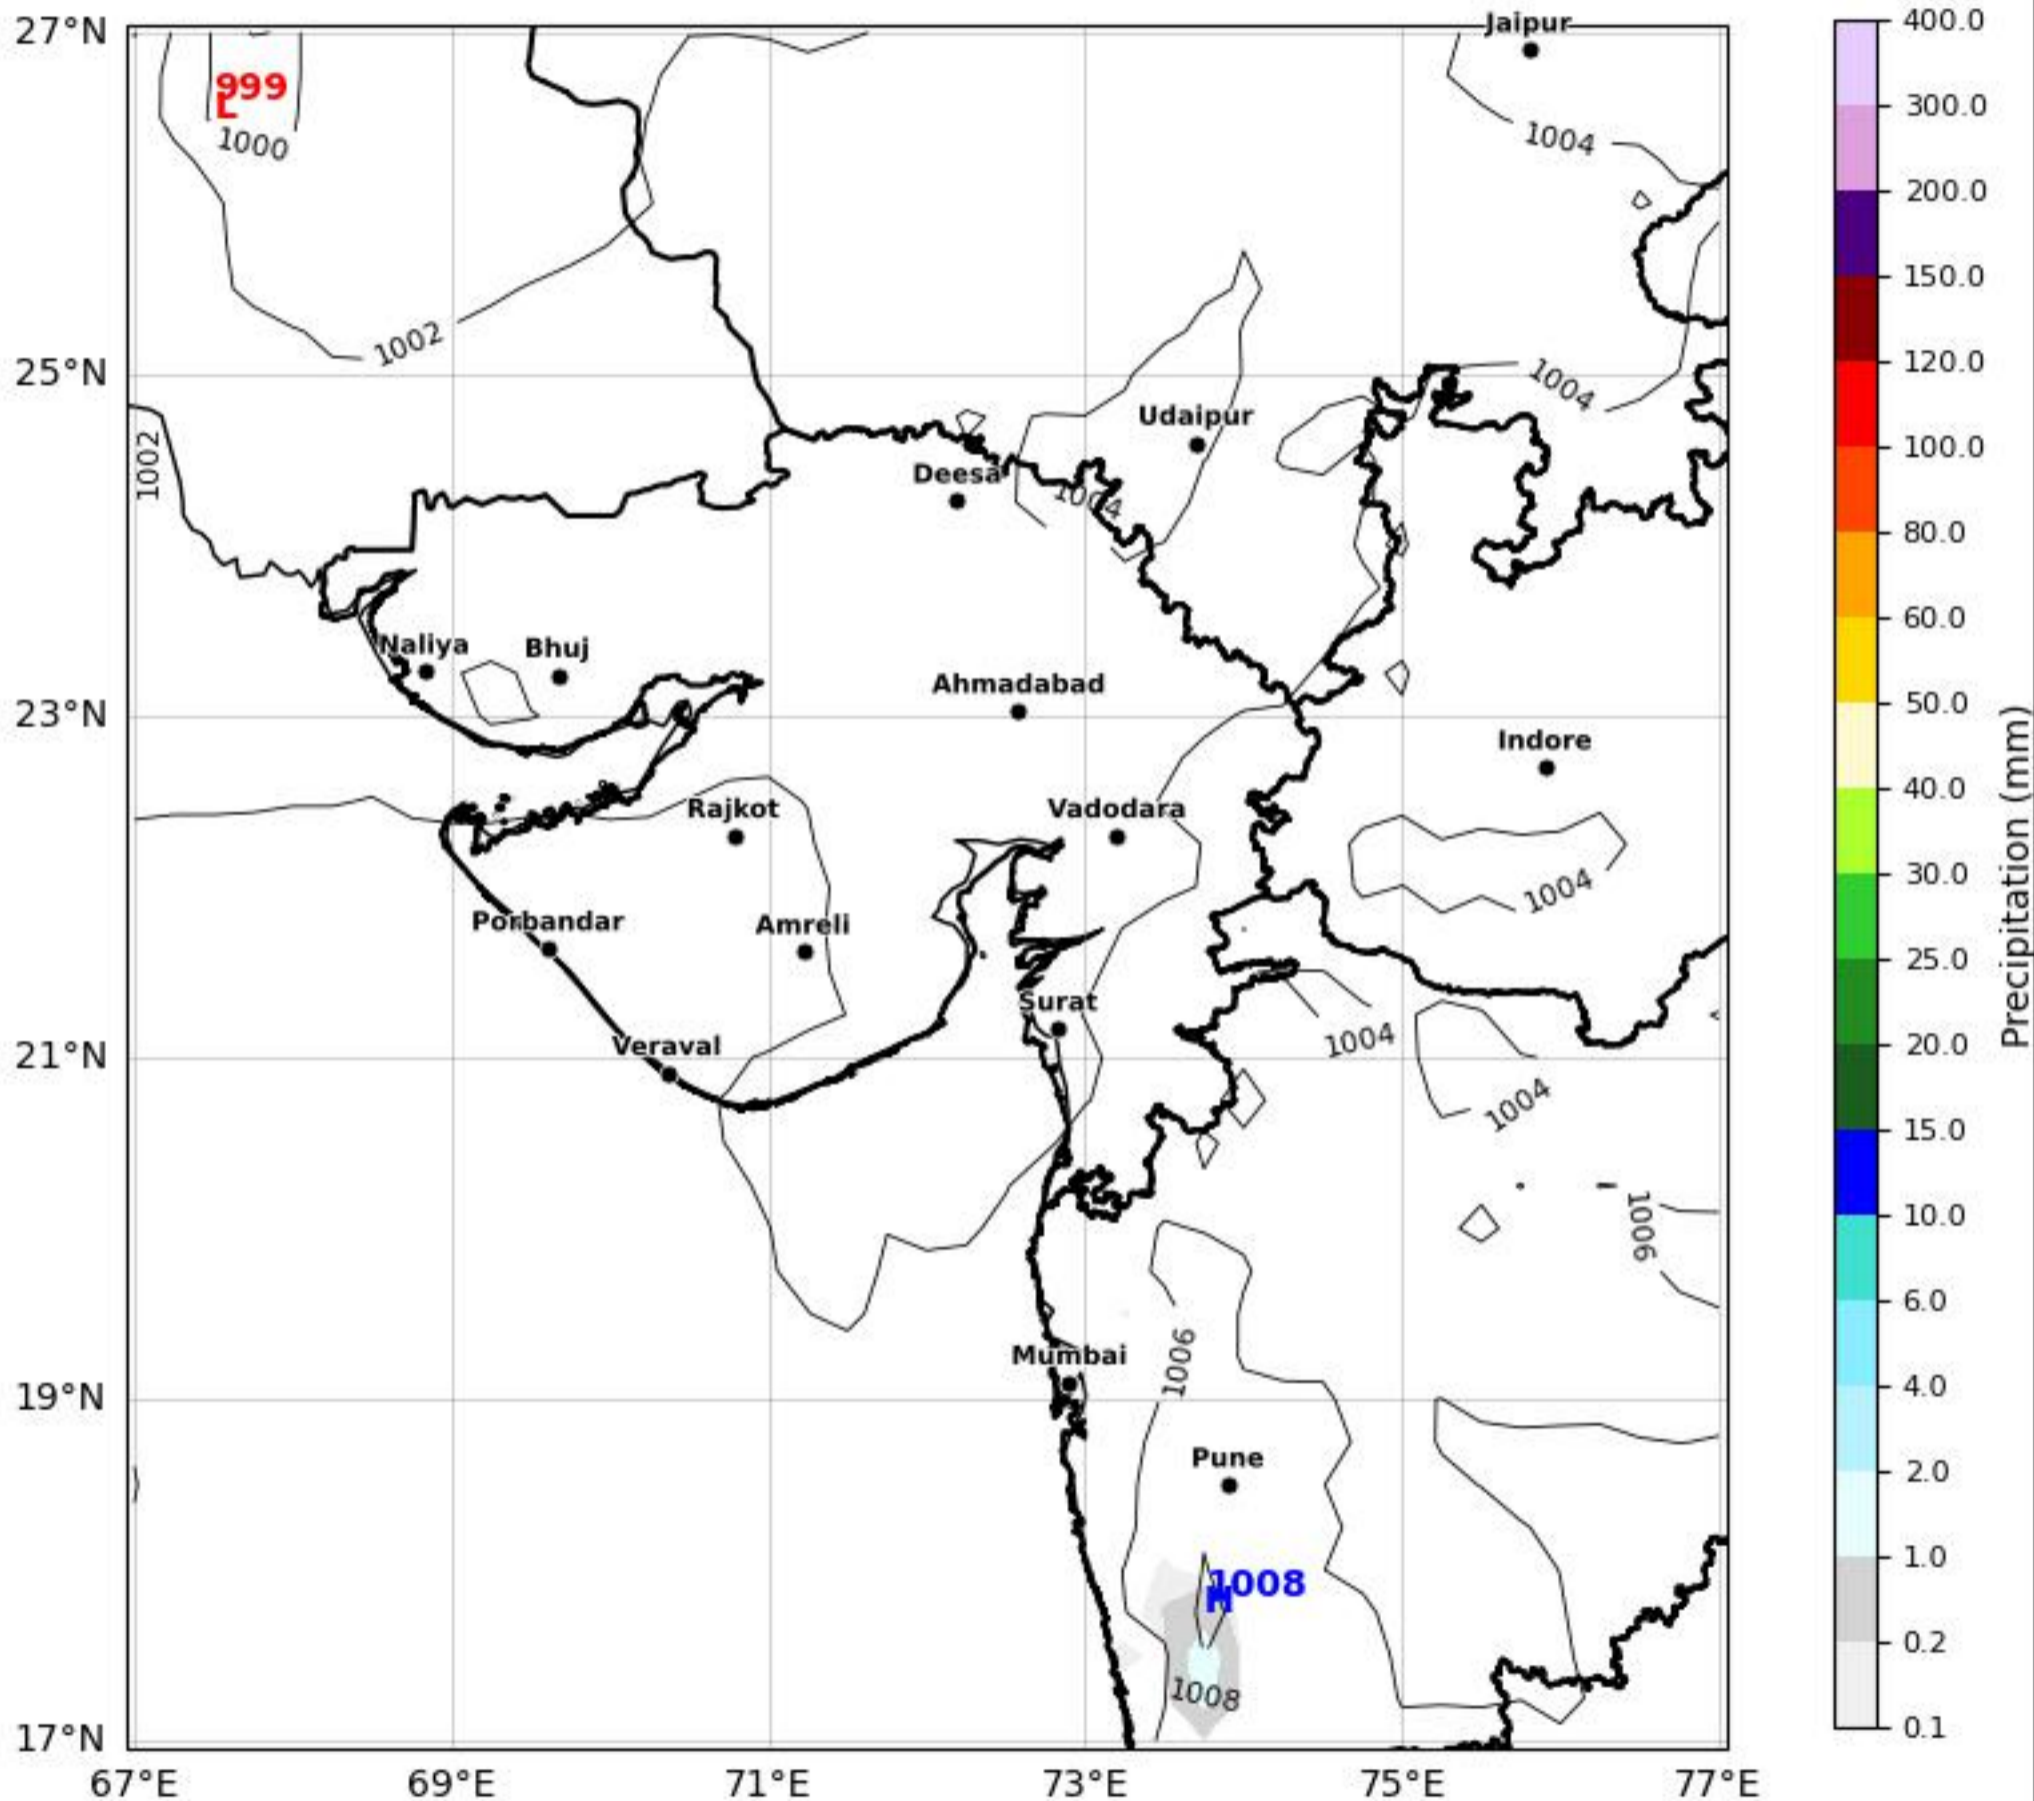

Daily Precipitation Forecast (144 HR) Gujarat & Surrounding Region

Based on 06 May 2026 00Z valid for 12 May 2026 00Z

KOLA - West by gujaratweather.com - Data: ECMWF

KOLA: Kathiawar Ocean & Land Atmosphere - Experimental Weather Mapping Platform

Disclaimer: The images provided by gujaratweather.com are experimental and for informational purposes only. They are not official forecasts. We do not guarantee the accuracy, timeliness, or completeness of these images, which may contain errors due to data download scripts or software limitations. For reliable weather forecasts, Please refer to official agencies such as Indian Meteorological Department or ECMWF. The base map shown does not represent political boundaries.