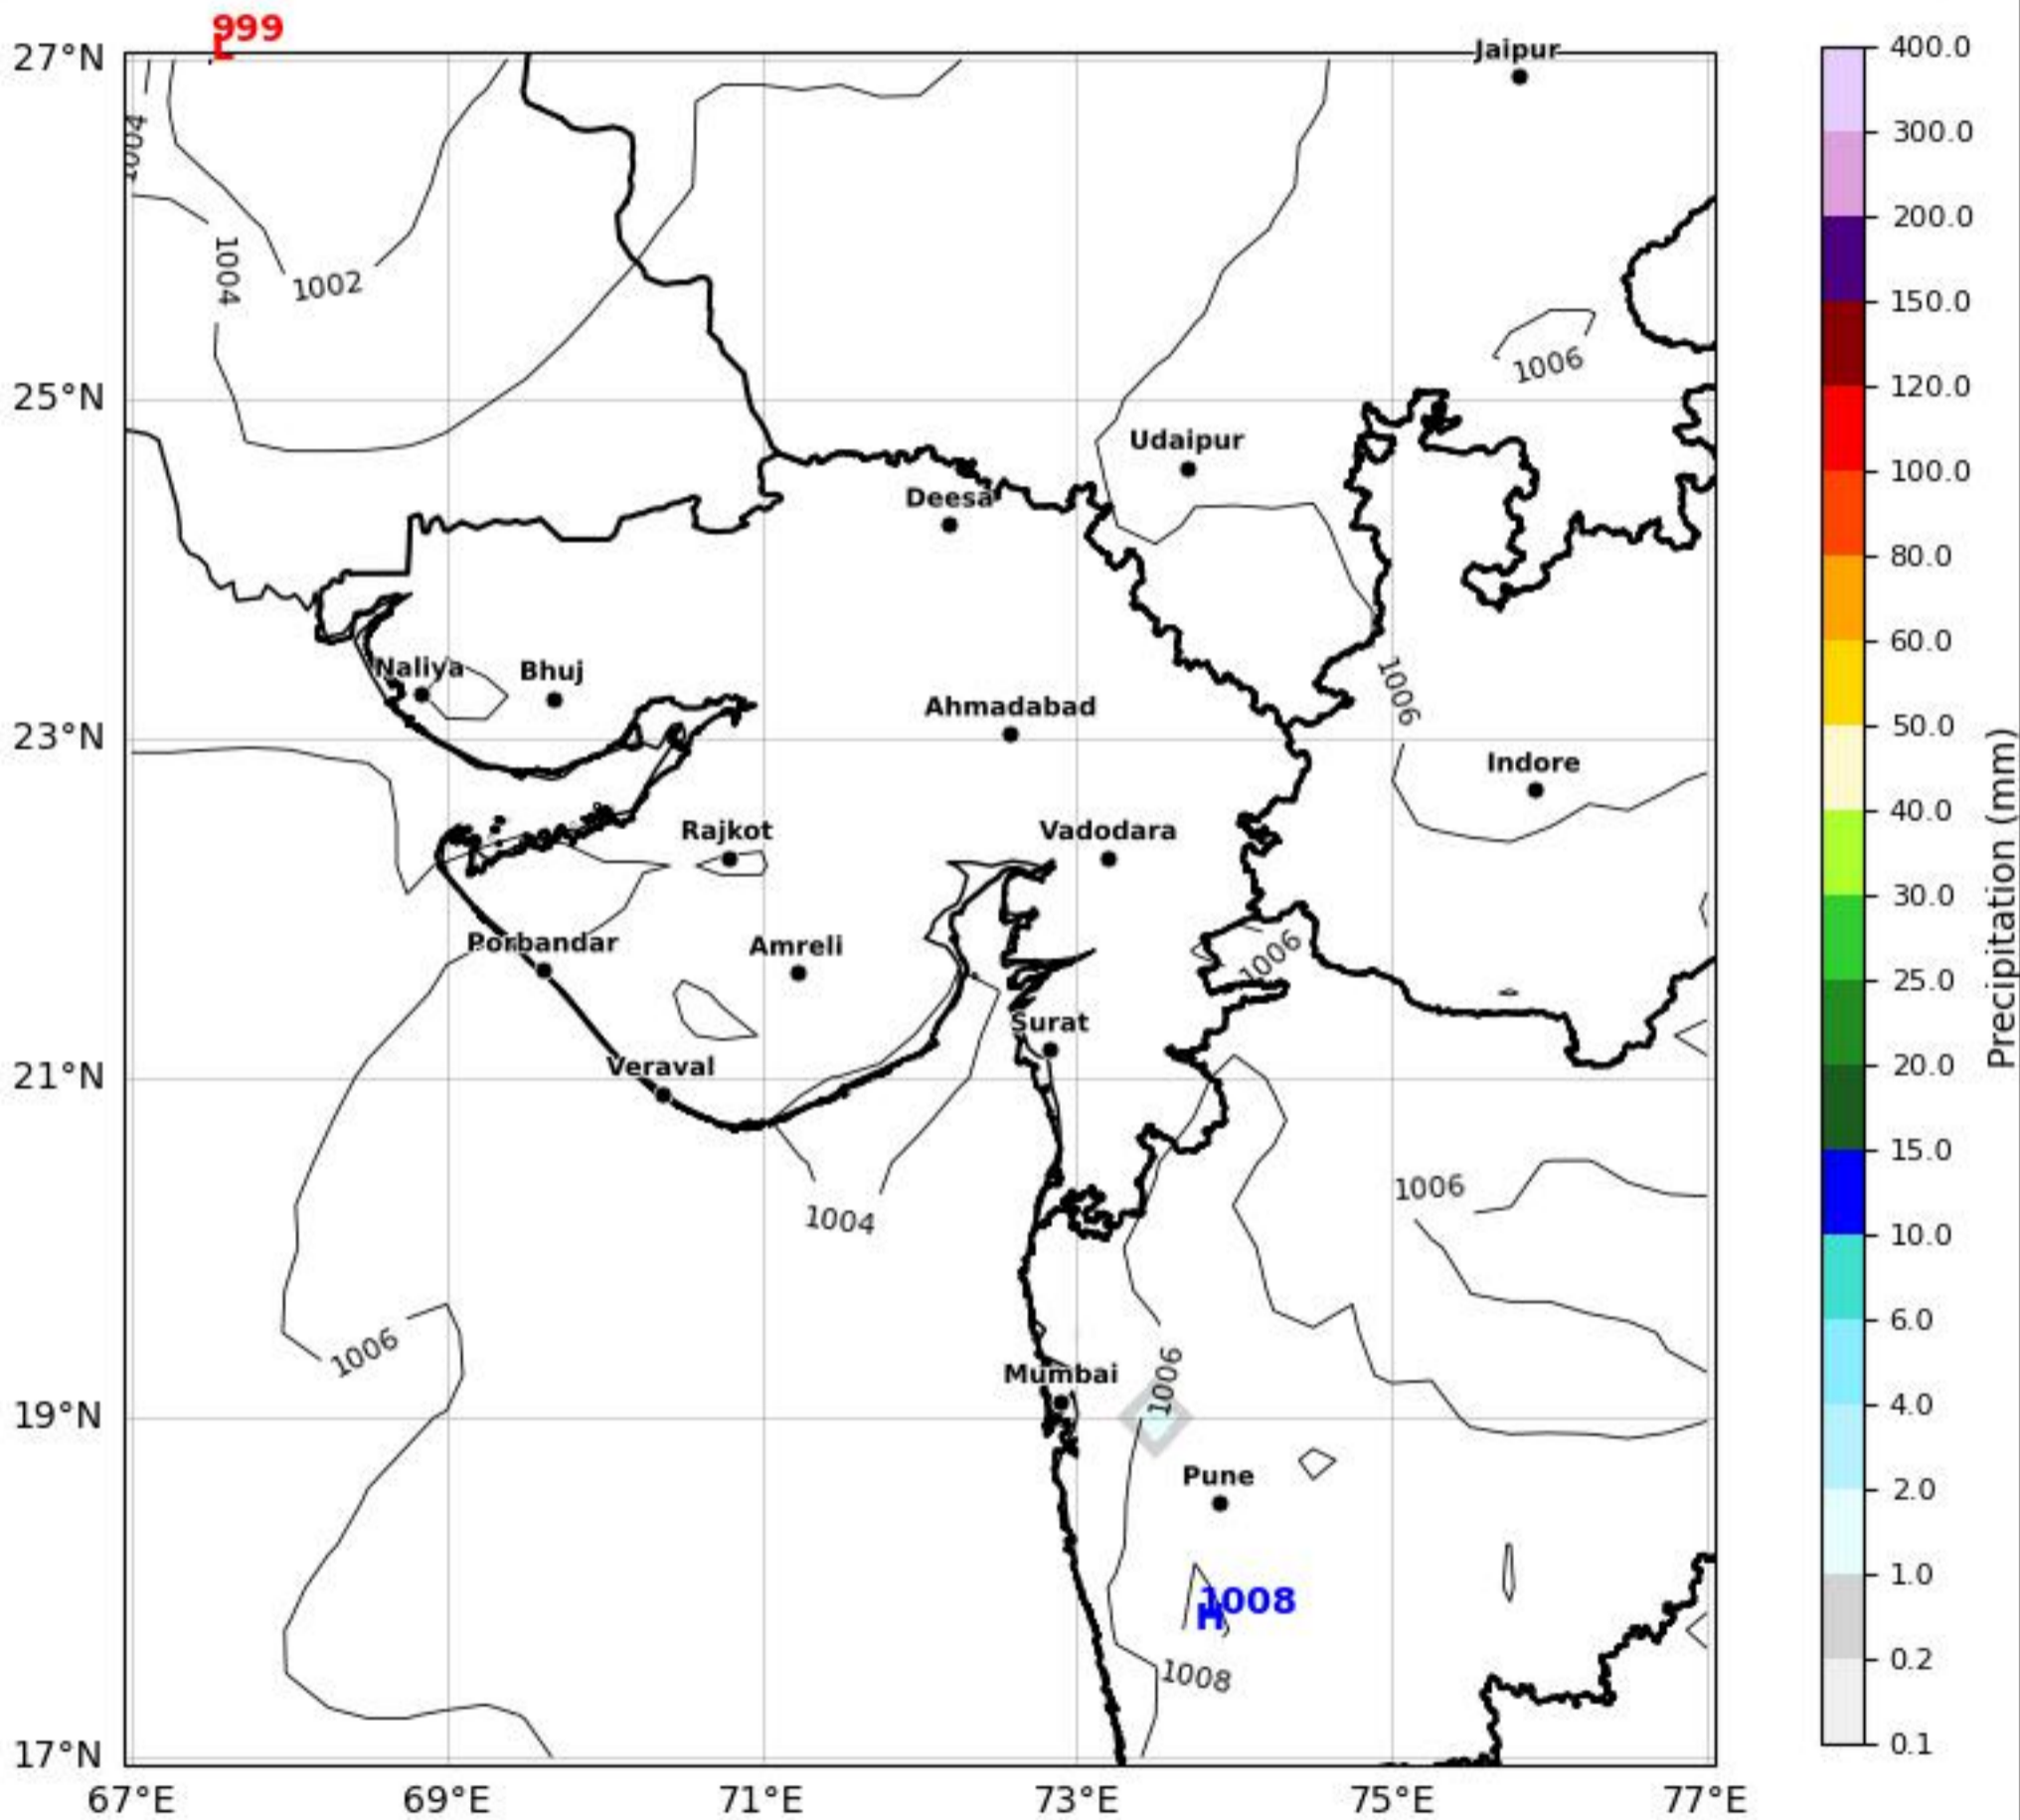

Daily Precipitation Forecast (120 HR) Gujarat & Surrounding Region

Based on 06 May 2026 00Z valid for 11 May 2026 00Z

KOLA - West by gujaratweather.com - Data: ECMWF

KOLA: Kathiawar Ocean & Land Atmosphere - Experimental Weather Mapping Platform

Disclaimer: The images provided by gujaratweather.com are experimental and for informational purposes only. They are not official forecasts. We do not guarantee the accuracy, timeliness, or completeness of these images, which may contain errors due to data download scripts or software limitations. For reliable weather forecasts, Please refer to official agencies such as Indian Meteorological Department or ECMWF. The base map shown does not represent political boundaries.