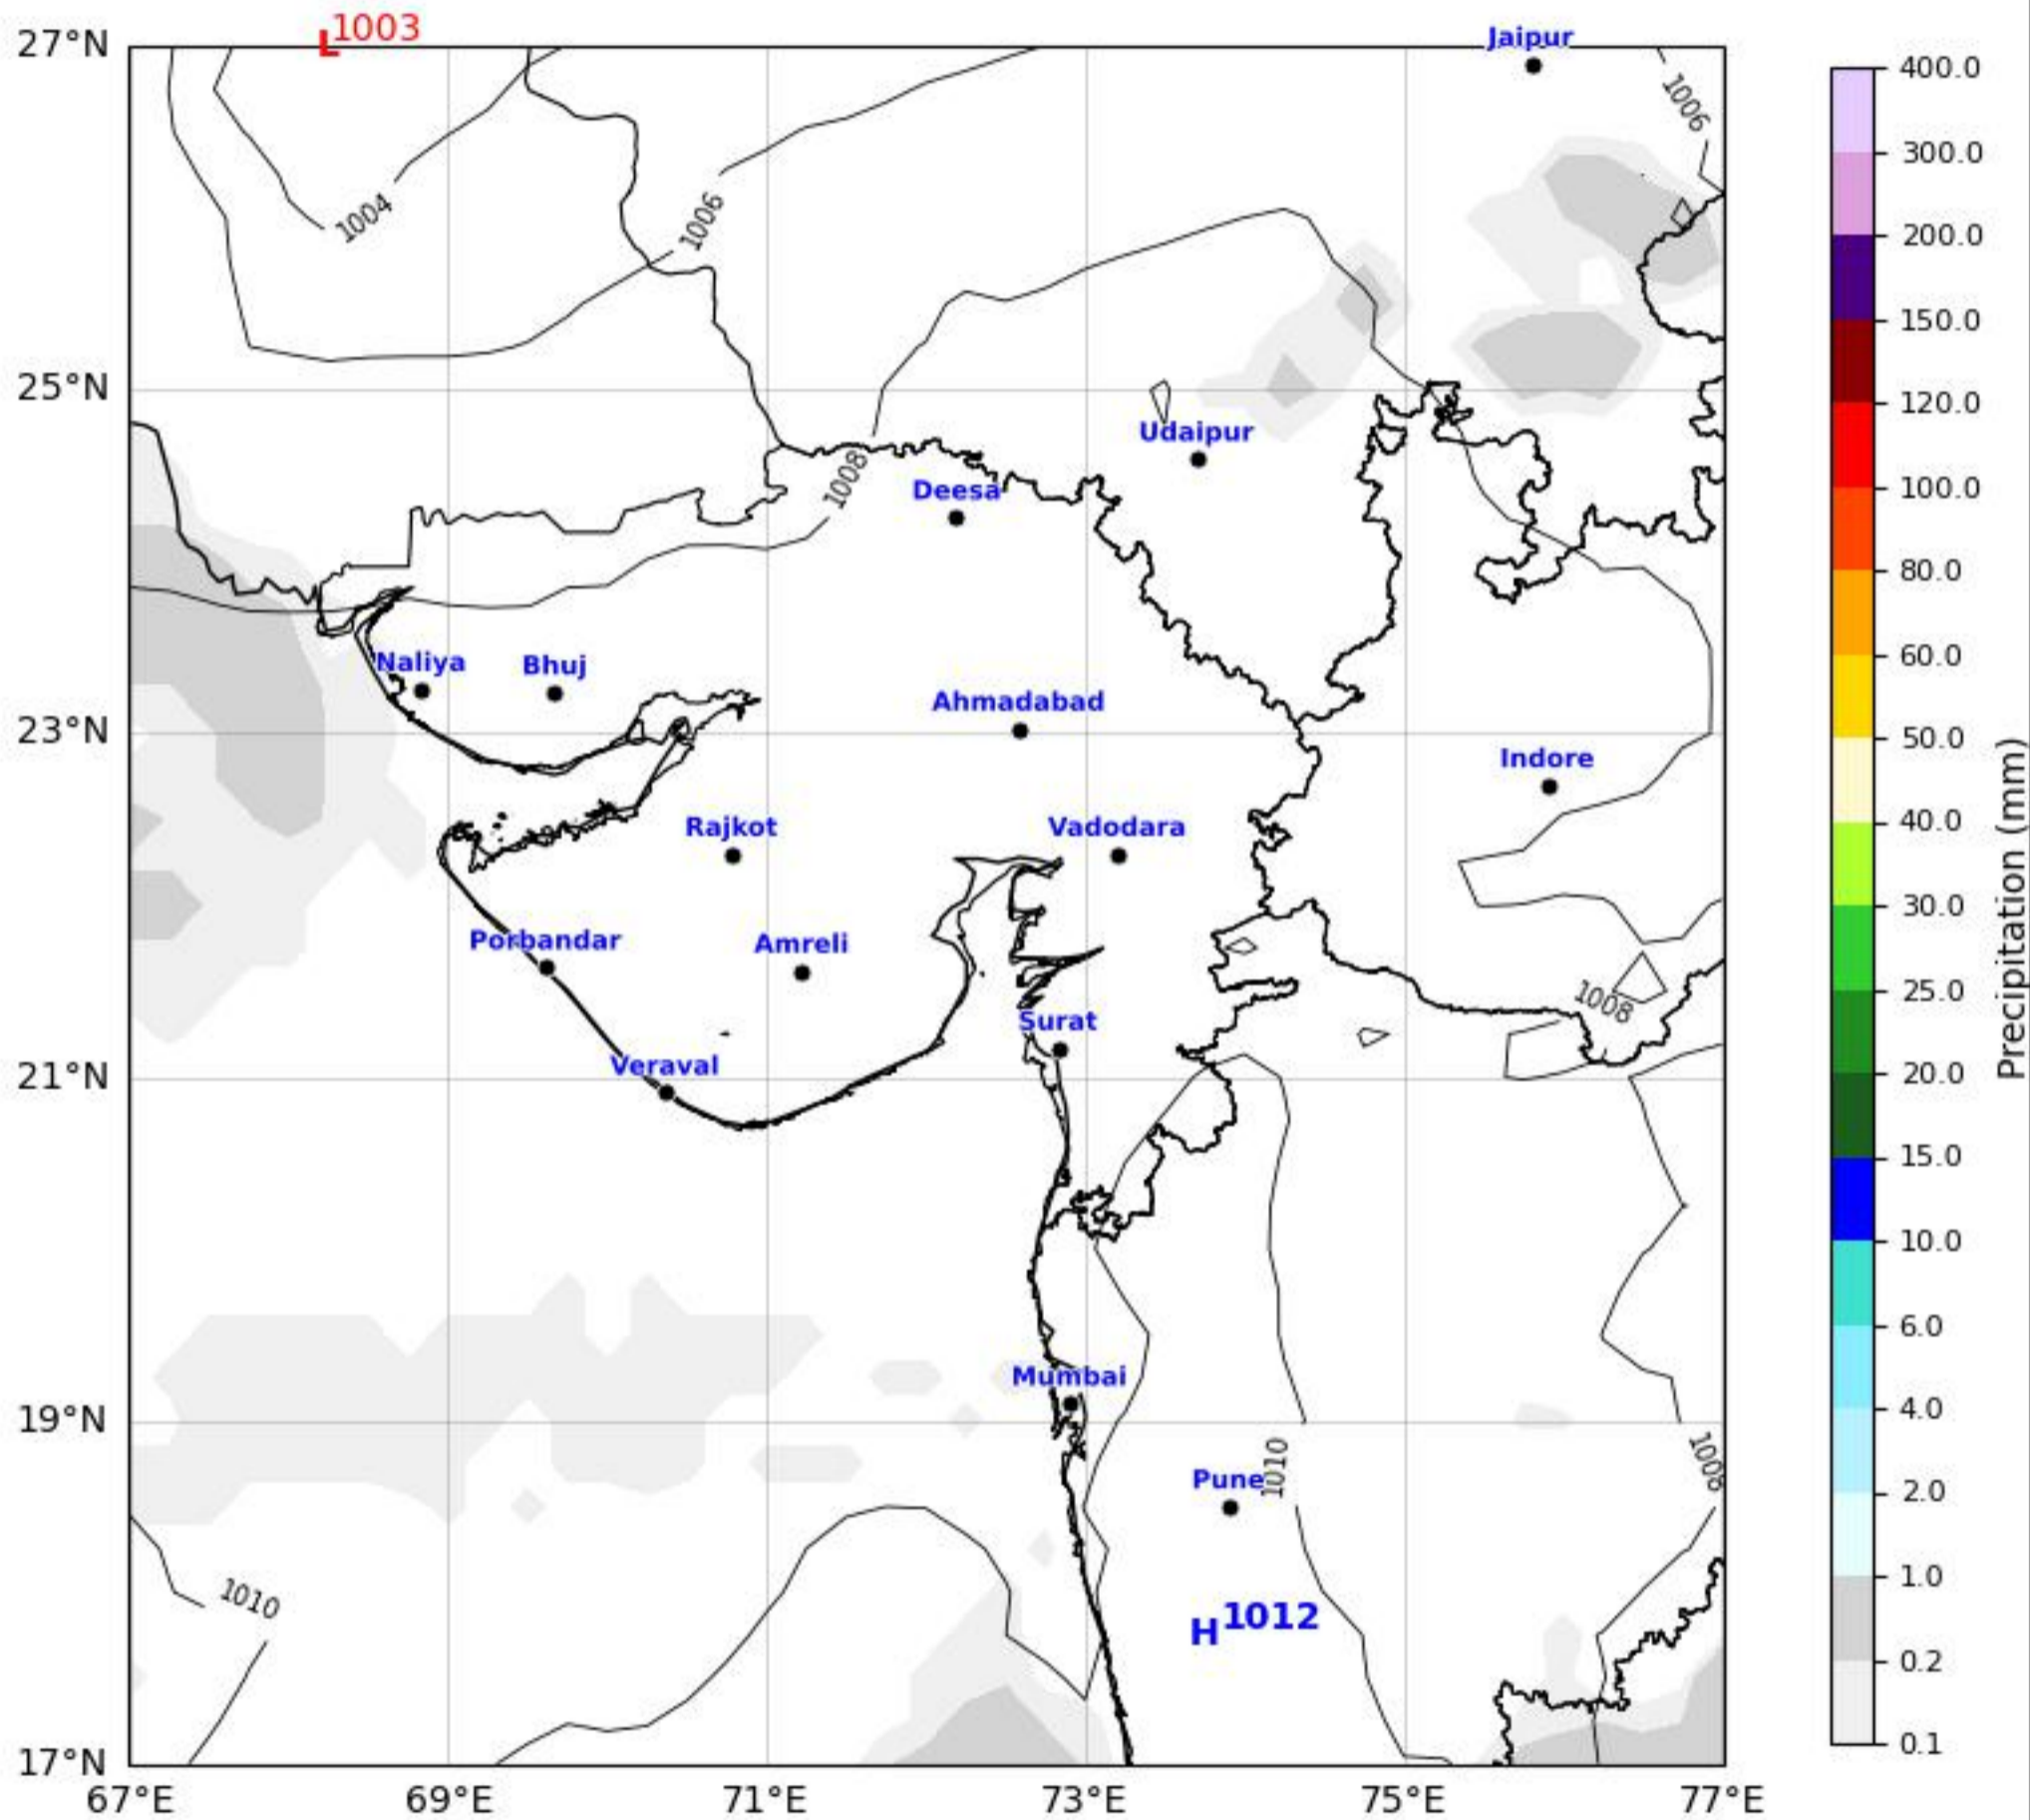

Daily Precipitation Forecast 312 Hours Gujarat & Surrounding Region

GFS run 23 Apr 2026 00Z valid for 06 May 2026 00Z

KOLA - West by gujaratweather.com - Data: NOMADS

KOLA: Kathiawar Ocean & Land Atmosphere - Experimental Mapping Mapping Platform

Disclaimer: The images provided by gujaratweather.com are experimental and for informational purposes only. They are not official forecasts. We do not guarantee the accuracy, timeliness, or completeness of these images, which may contain errors due to data download scripts or software limitations. For reliable weather forecasts, Please refer to official agencies such as Indian Meteorological Department or NOAA- NOMADS. The base map shown does not represent political boundaries.