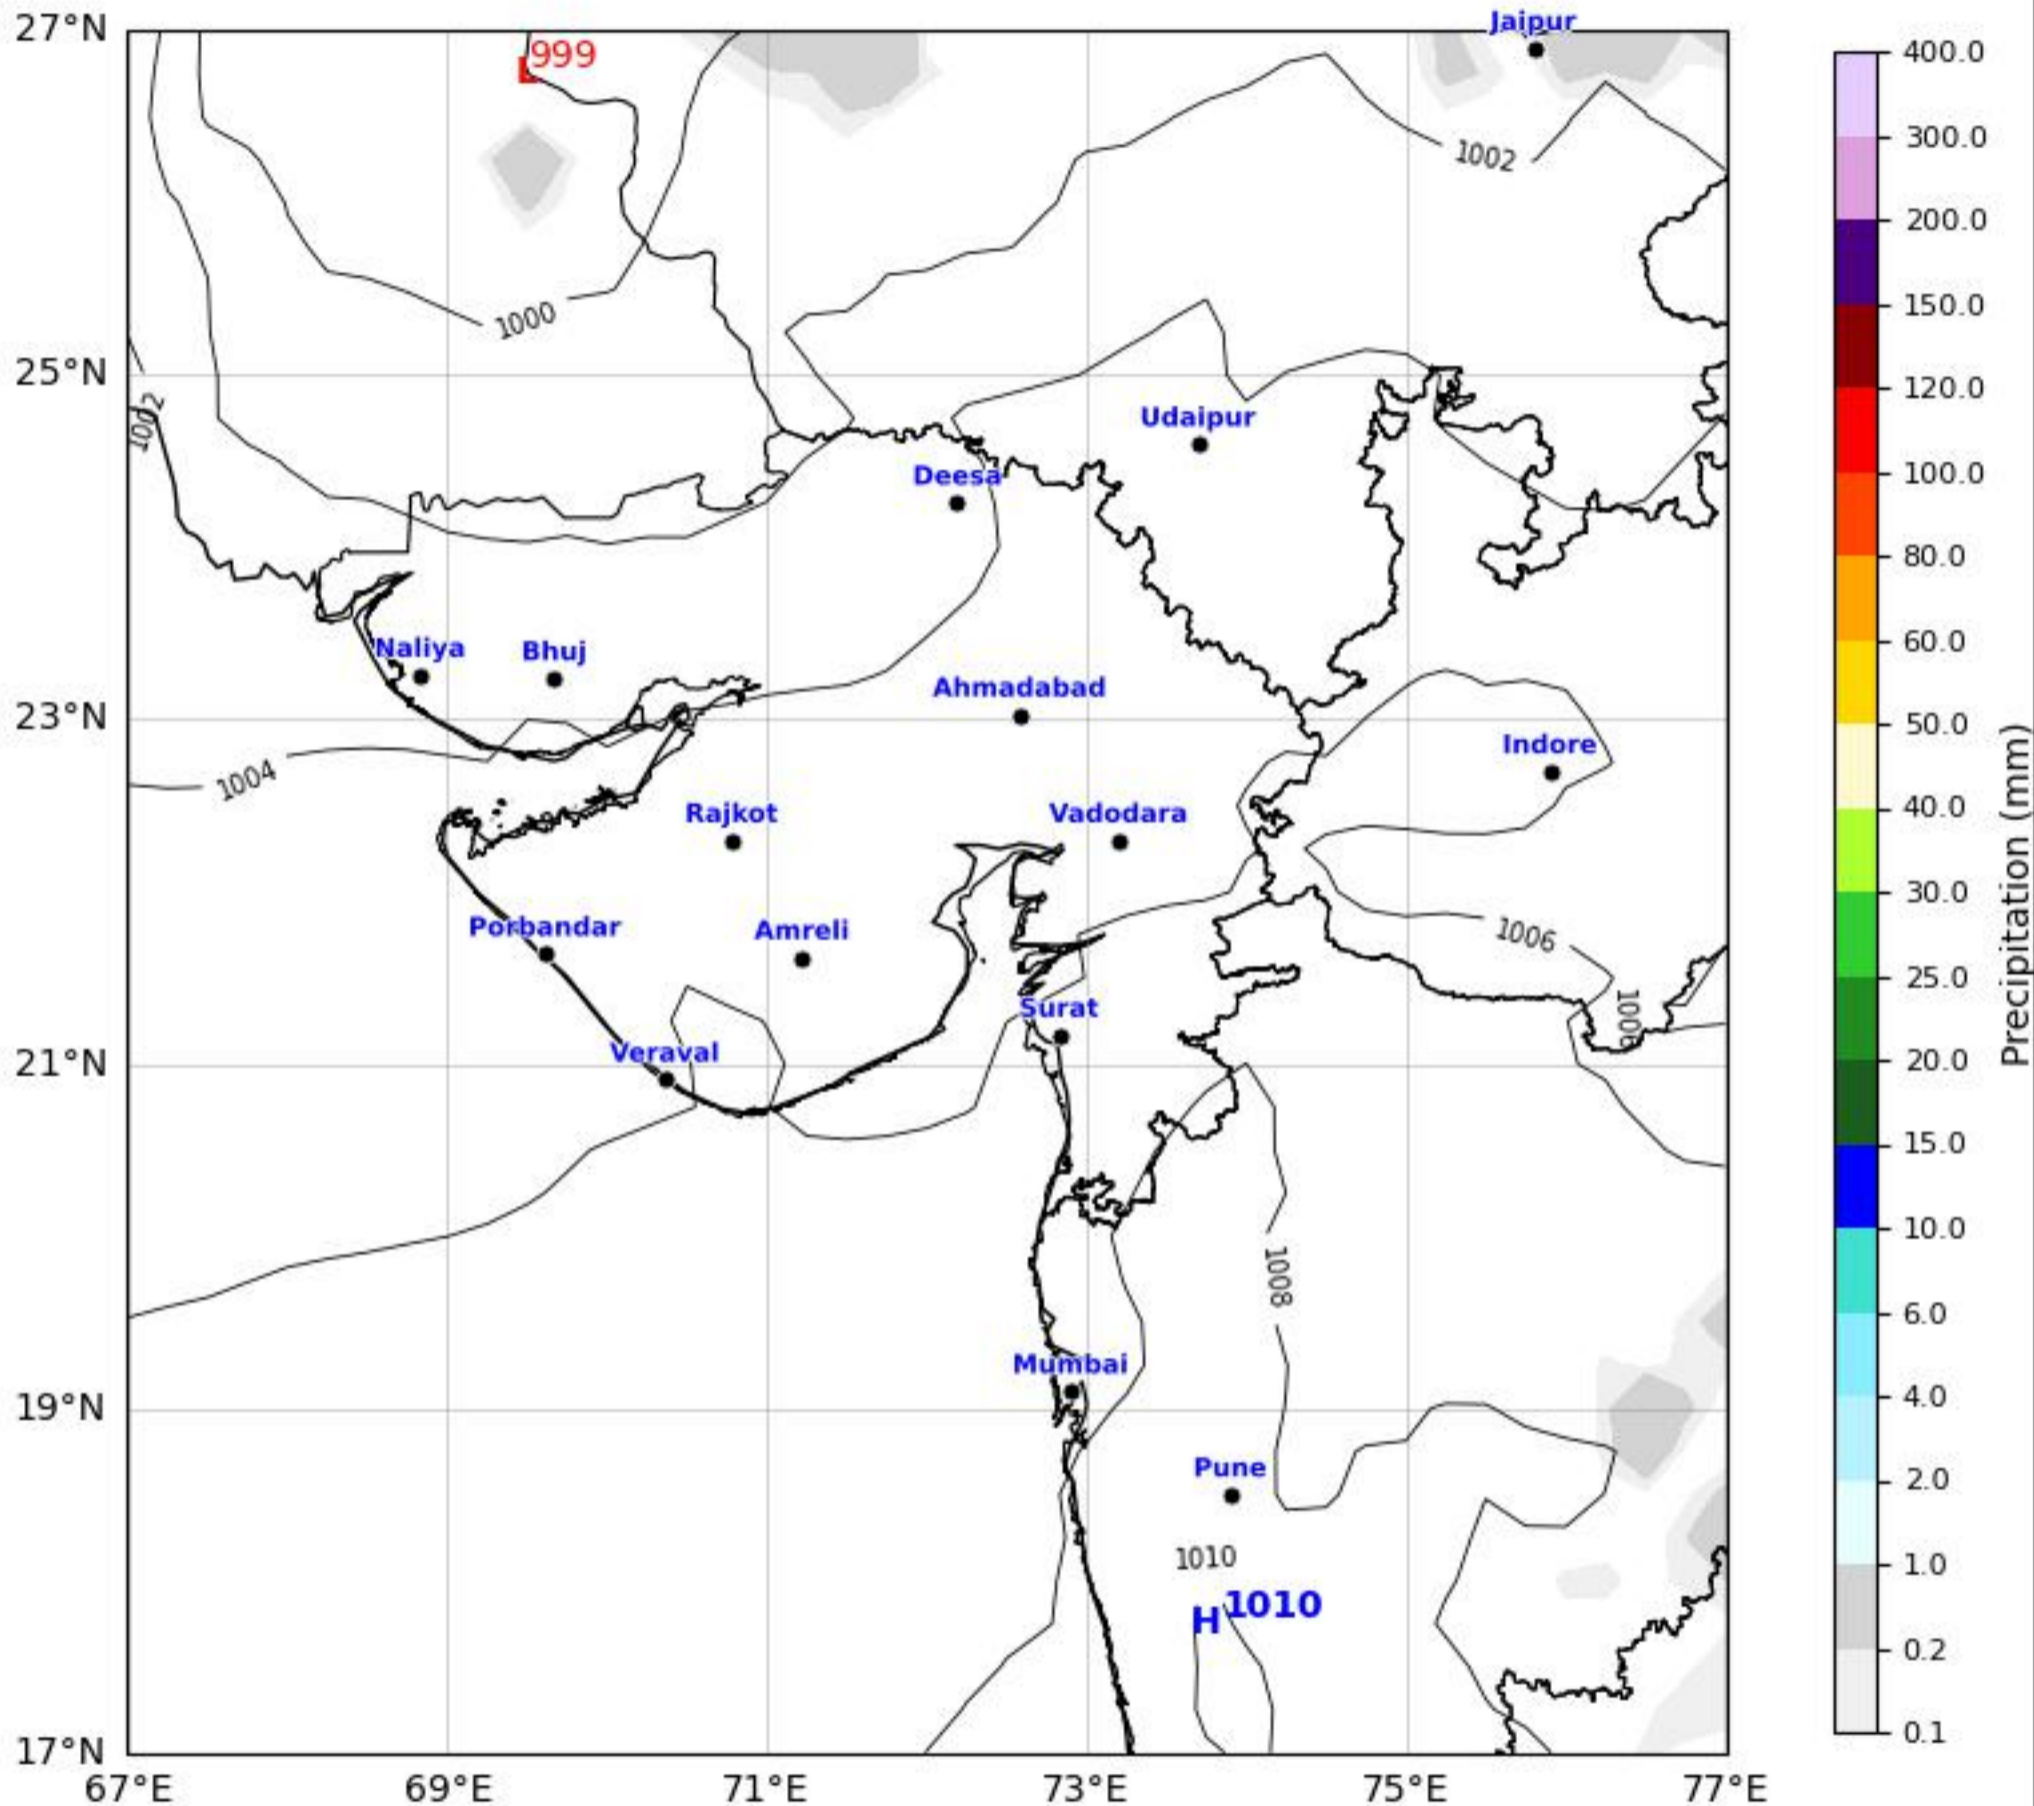

Daily Precipitation Forecast 144 Hours Gujarat & Surrounding Region

GFS run 23 Apr 2026 00Z valid for 29 Apr 2026 00Z

KOLA - West by gujaratweather.com - Data: NOMADS

KOLA: Kathiawar Ocean & Land Atmosphere - Experimental Mapping Mapping Platform

Disclaimer: The images provided by gujaratweather.com are experimental and for informational purposes only. They are not official forecasts. We do not guarantee the accuracy, timeliness, or completeness of these images, which may contain errors due to data download scripts or software limitations. For reliable weather forecasts, Please refer to official agencies such as Indian Meteorological Department or NOAA- NOMADS. The base map shown does not represent political boundaries.