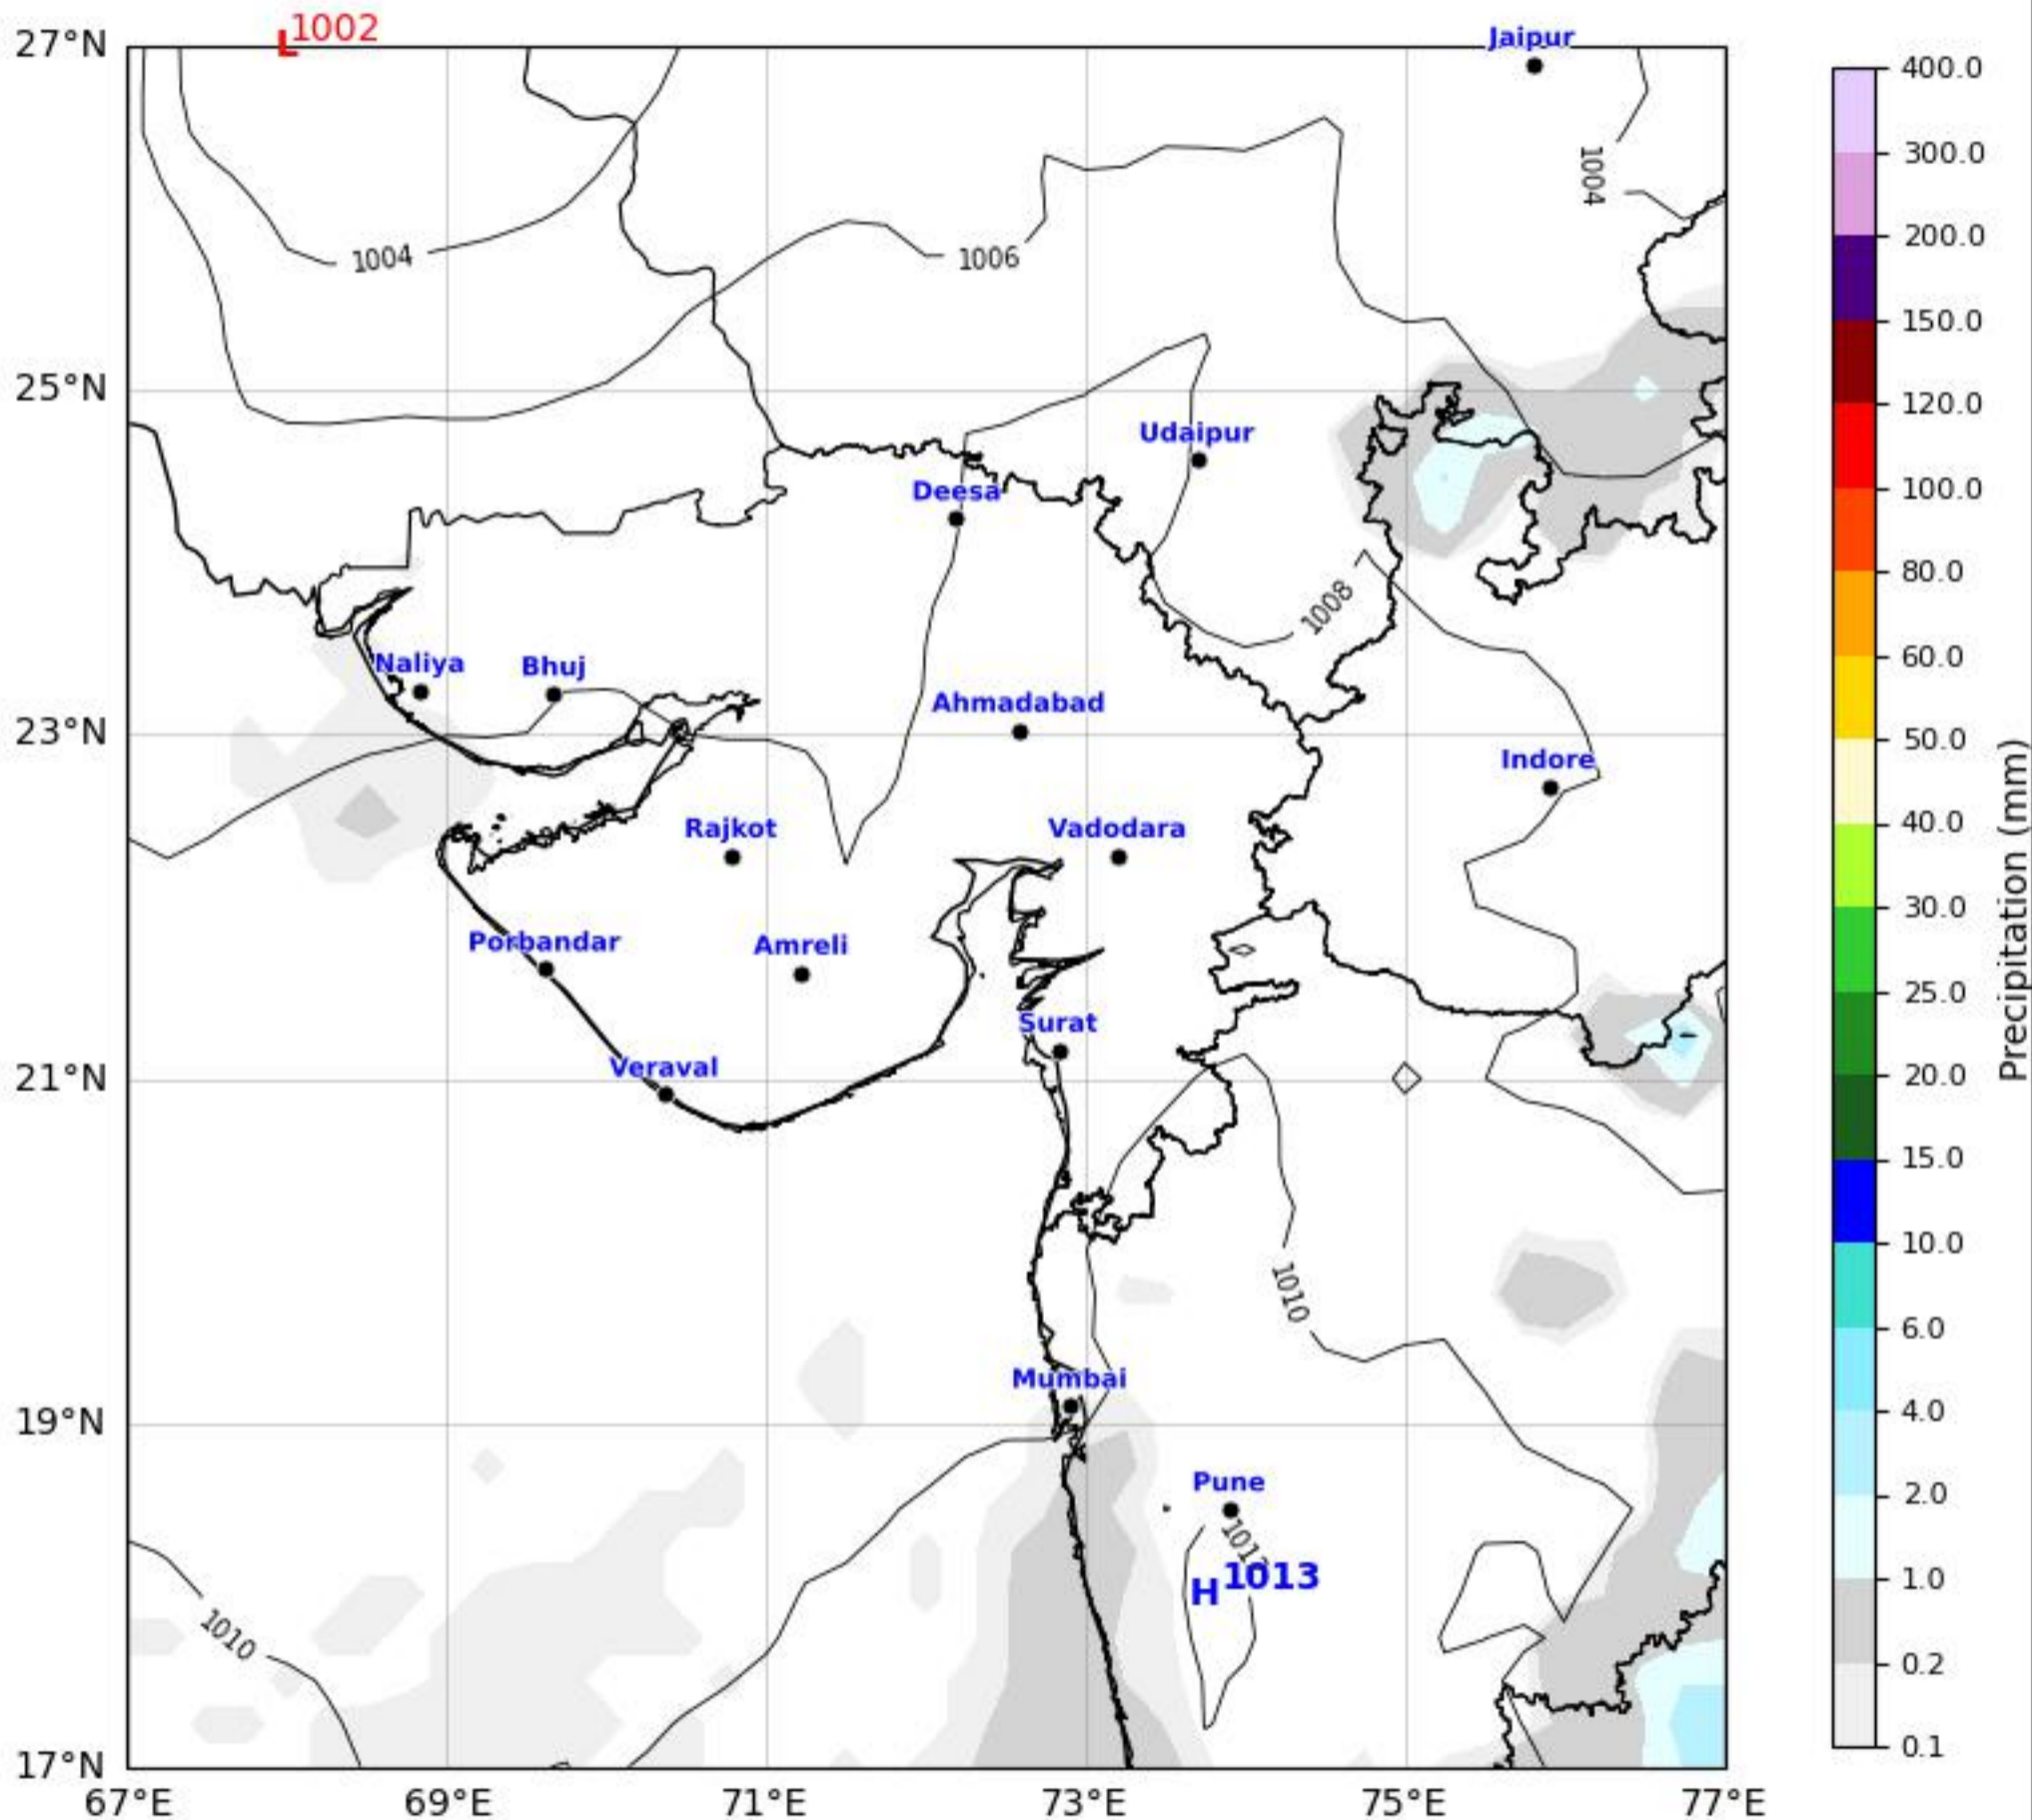

Daily Precipitation Forecast 288 Hours Gujarat & Surrounding Region

GFS run 23 Apr 2026 00Z valid for 05 May 2026 00Z

KOLA - West by gujaratweather.com - Data: NOMADS

KOLA: Kathiawar Ocean & Land Atmosphere - Experimental Mapping Mapping Platform

Disclaimer: The images provided by gujaratweather.com are experimental and for informational purposes only. They are not official forecasts. We do not guarantee the accuracy, timeliness, or completeness of these images, which may contain errors due to data download scripts or software limitations. For reliable weather forecasts, Please refer to official agencies such as Indian Meteorological Department or NOAA- NOMADS. The base map shown does not represent political boundaries.