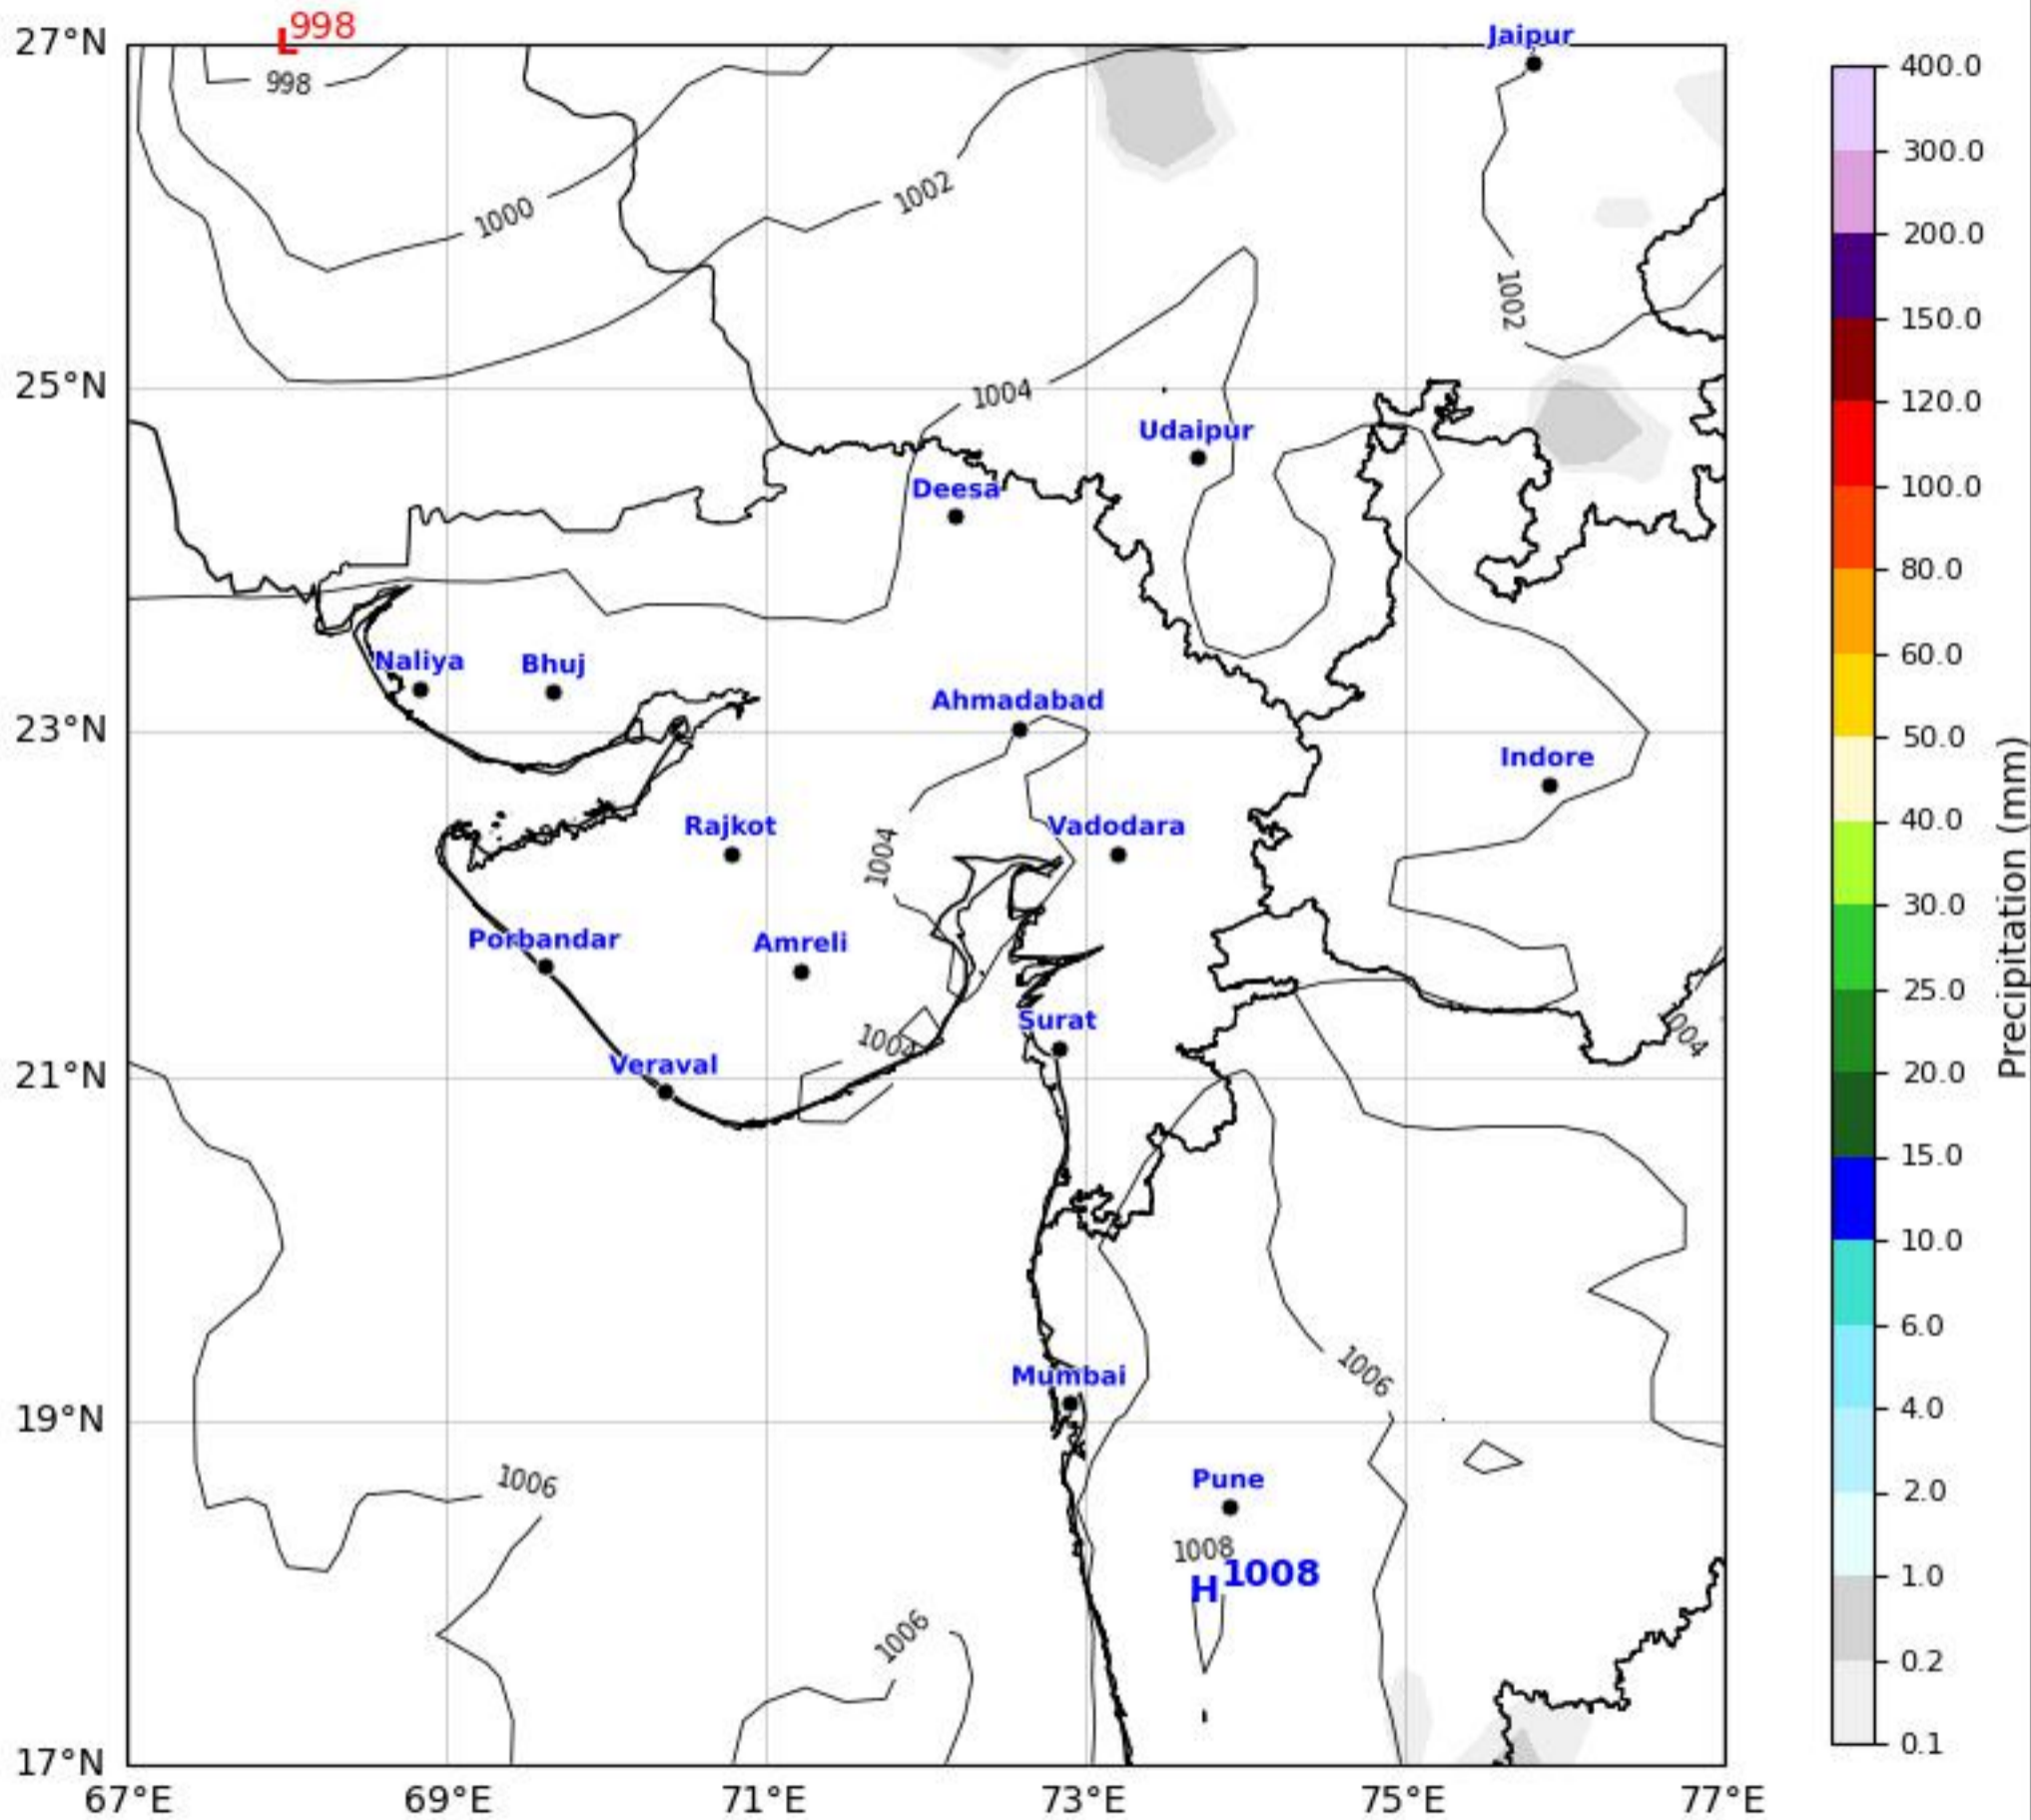

Daily Precipitation Forecast 96 Hours Gujarat & Surrounding Region

GFS run 23 Apr 2026 00Z valid for 27 Apr 2026 00Z

KOLA - West by gujaratweather.com - Data: NOMADS

KOLA: Kathiawar Ocean & Land Atmosphere - Experimental Mapping Mapping Platform

Disclaimer: The images provided by gujaratweather.com are experimental and for informational purposes only. They are not official forecasts. We do not guarantee the accuracy, timeliness, or completeness of these images, which may contain errors due to data download scripts or software limitations. For reliable weather forecasts, Please refer to official agencies such as Indian Meteorological Department or NOAA- NOMADS. The base map shown does not represent political boundaries.