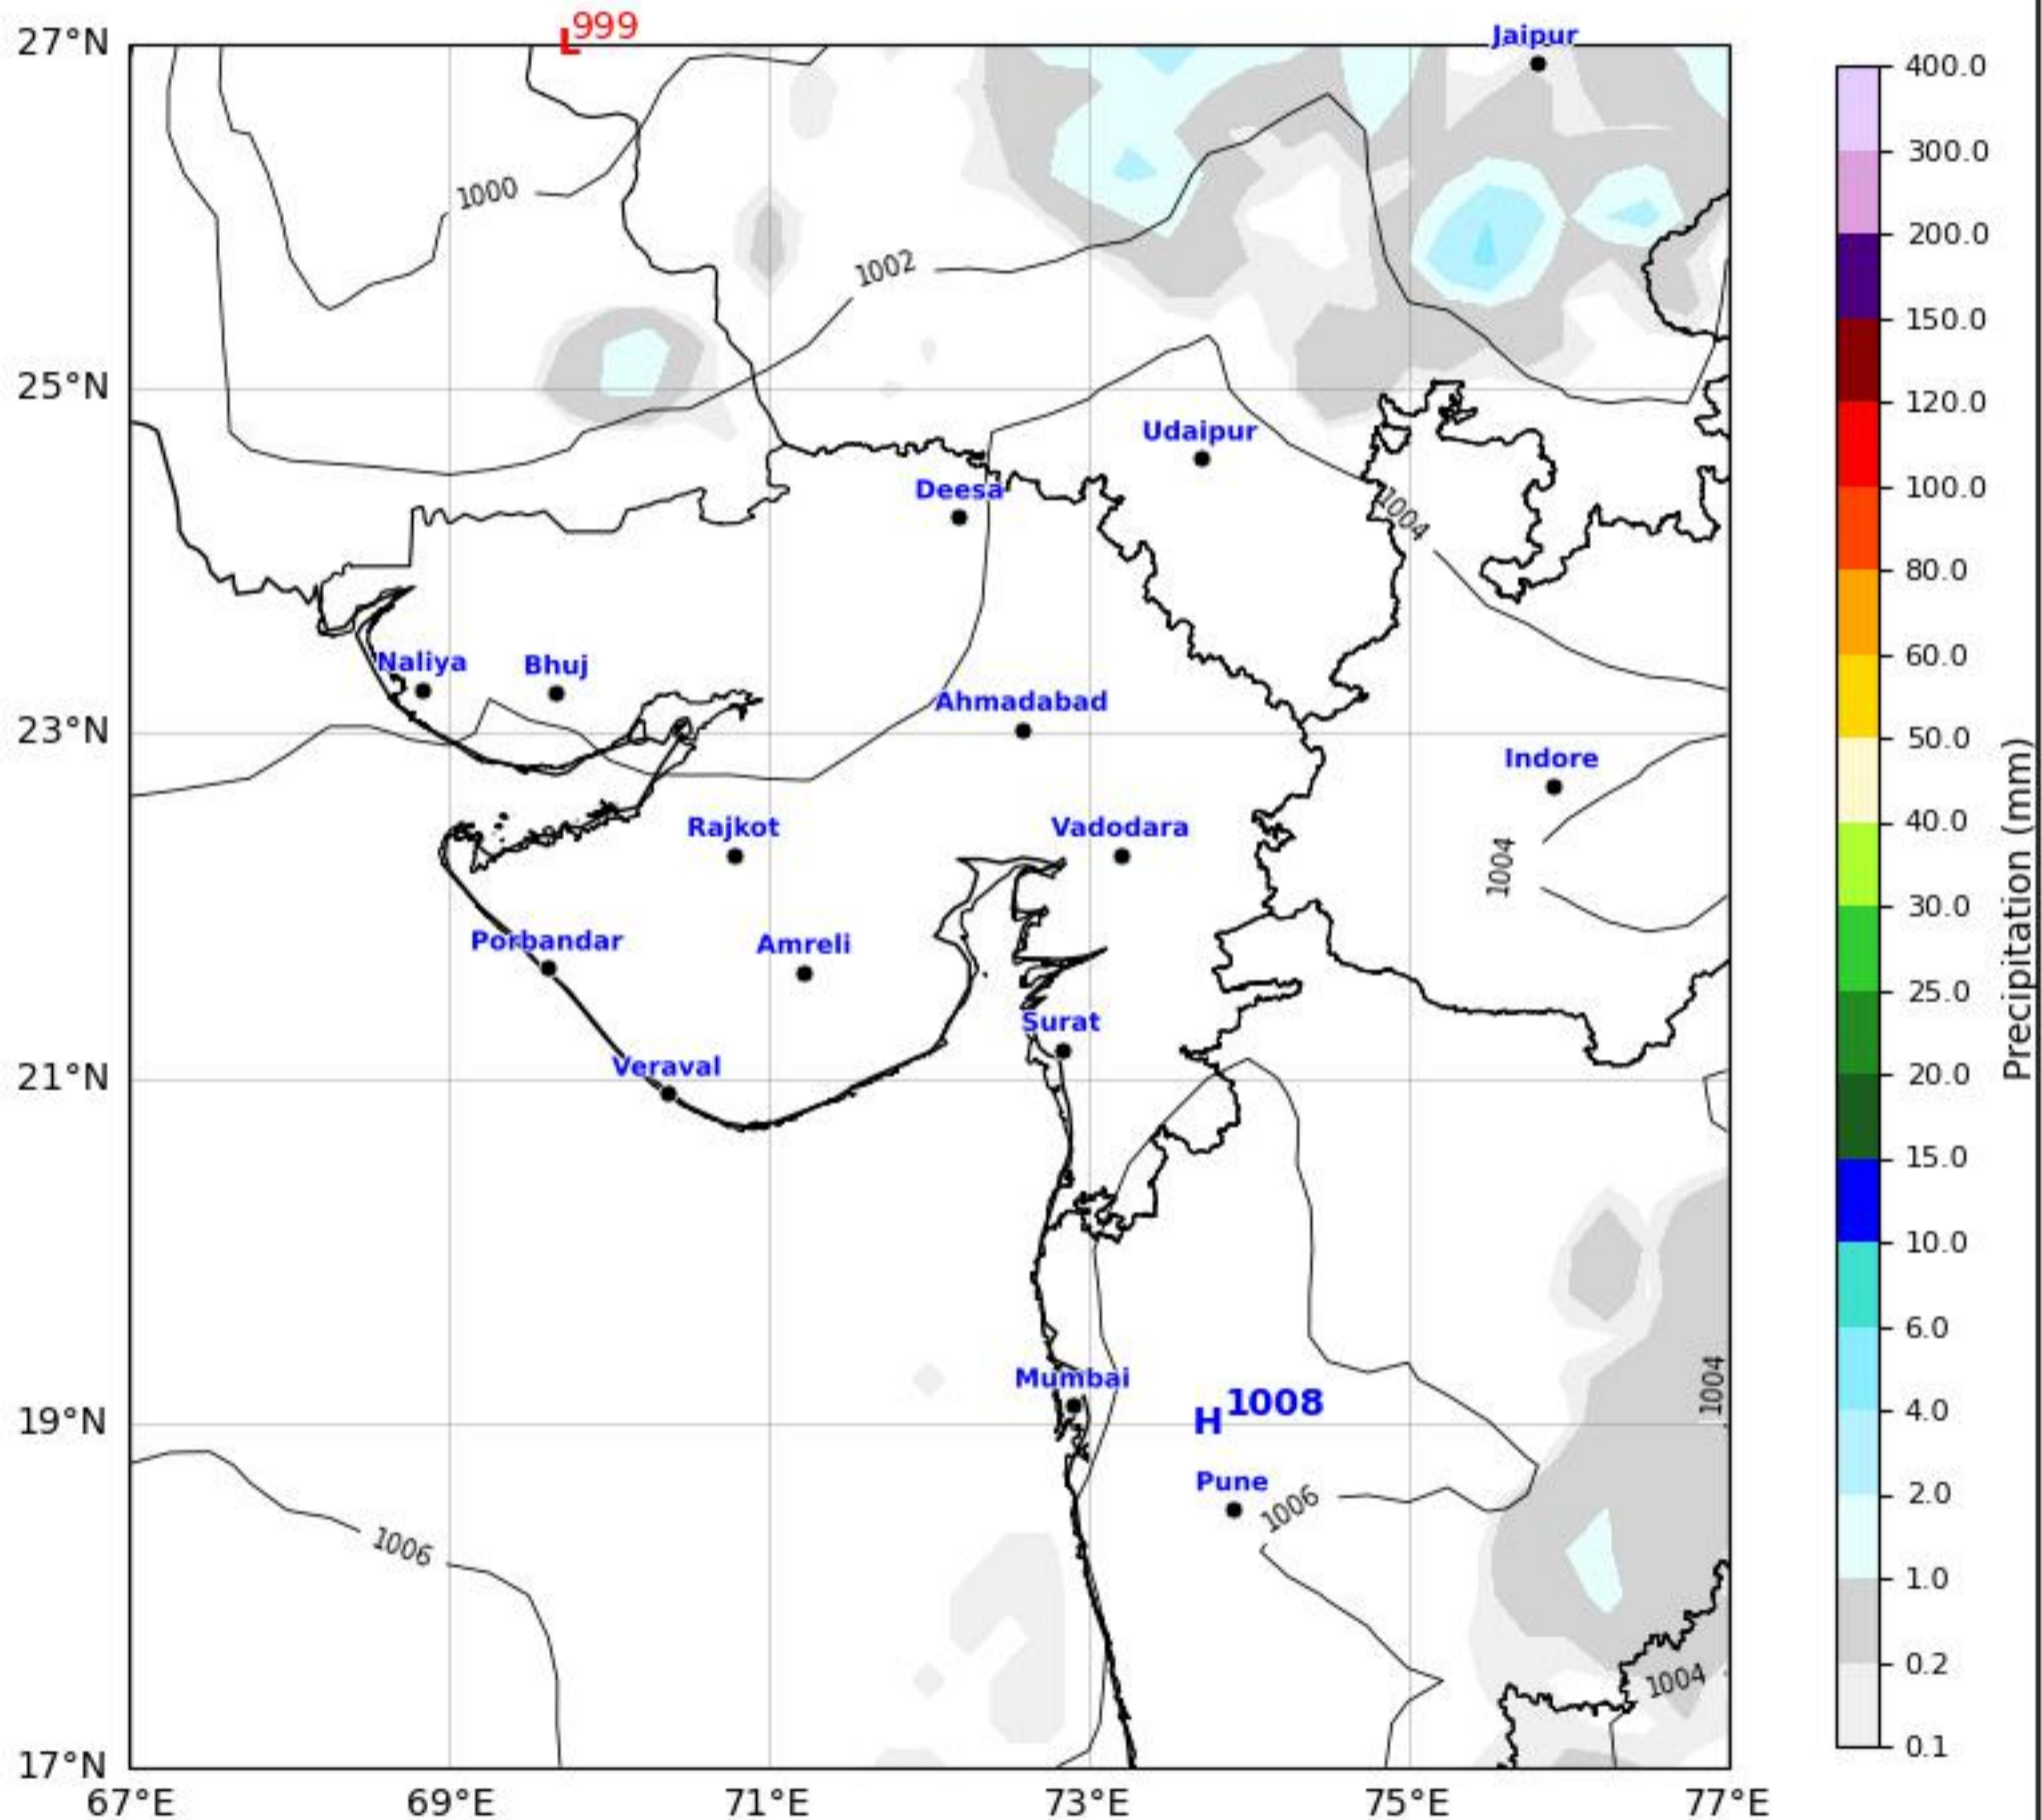

Daily Precipitation Forecast 360 Hours Gujarat & Surrounding Region

GFS run 23 Apr 2026 00Z valid for 08 May 2026 00Z

KOLA - West by gujaratweather.com - Data: NOMADS

KOLA: Kathiawar Ocean & Land Atmosphere - Experimental Mapping Mapping Platform

Disclaimer: The images provided by gujaratweather.com are experimental and for informational purposes only. They are not official forecasts. We do not guarantee the accuracy, timeliness, or completeness of these images, which may contain errors due to data download scripts or software limitations. For reliable weather forecasts, Please refer to official agencies such as Indian Meteorological Department or NOAA- NOMADS. The base map shown does not represent political boundaries.