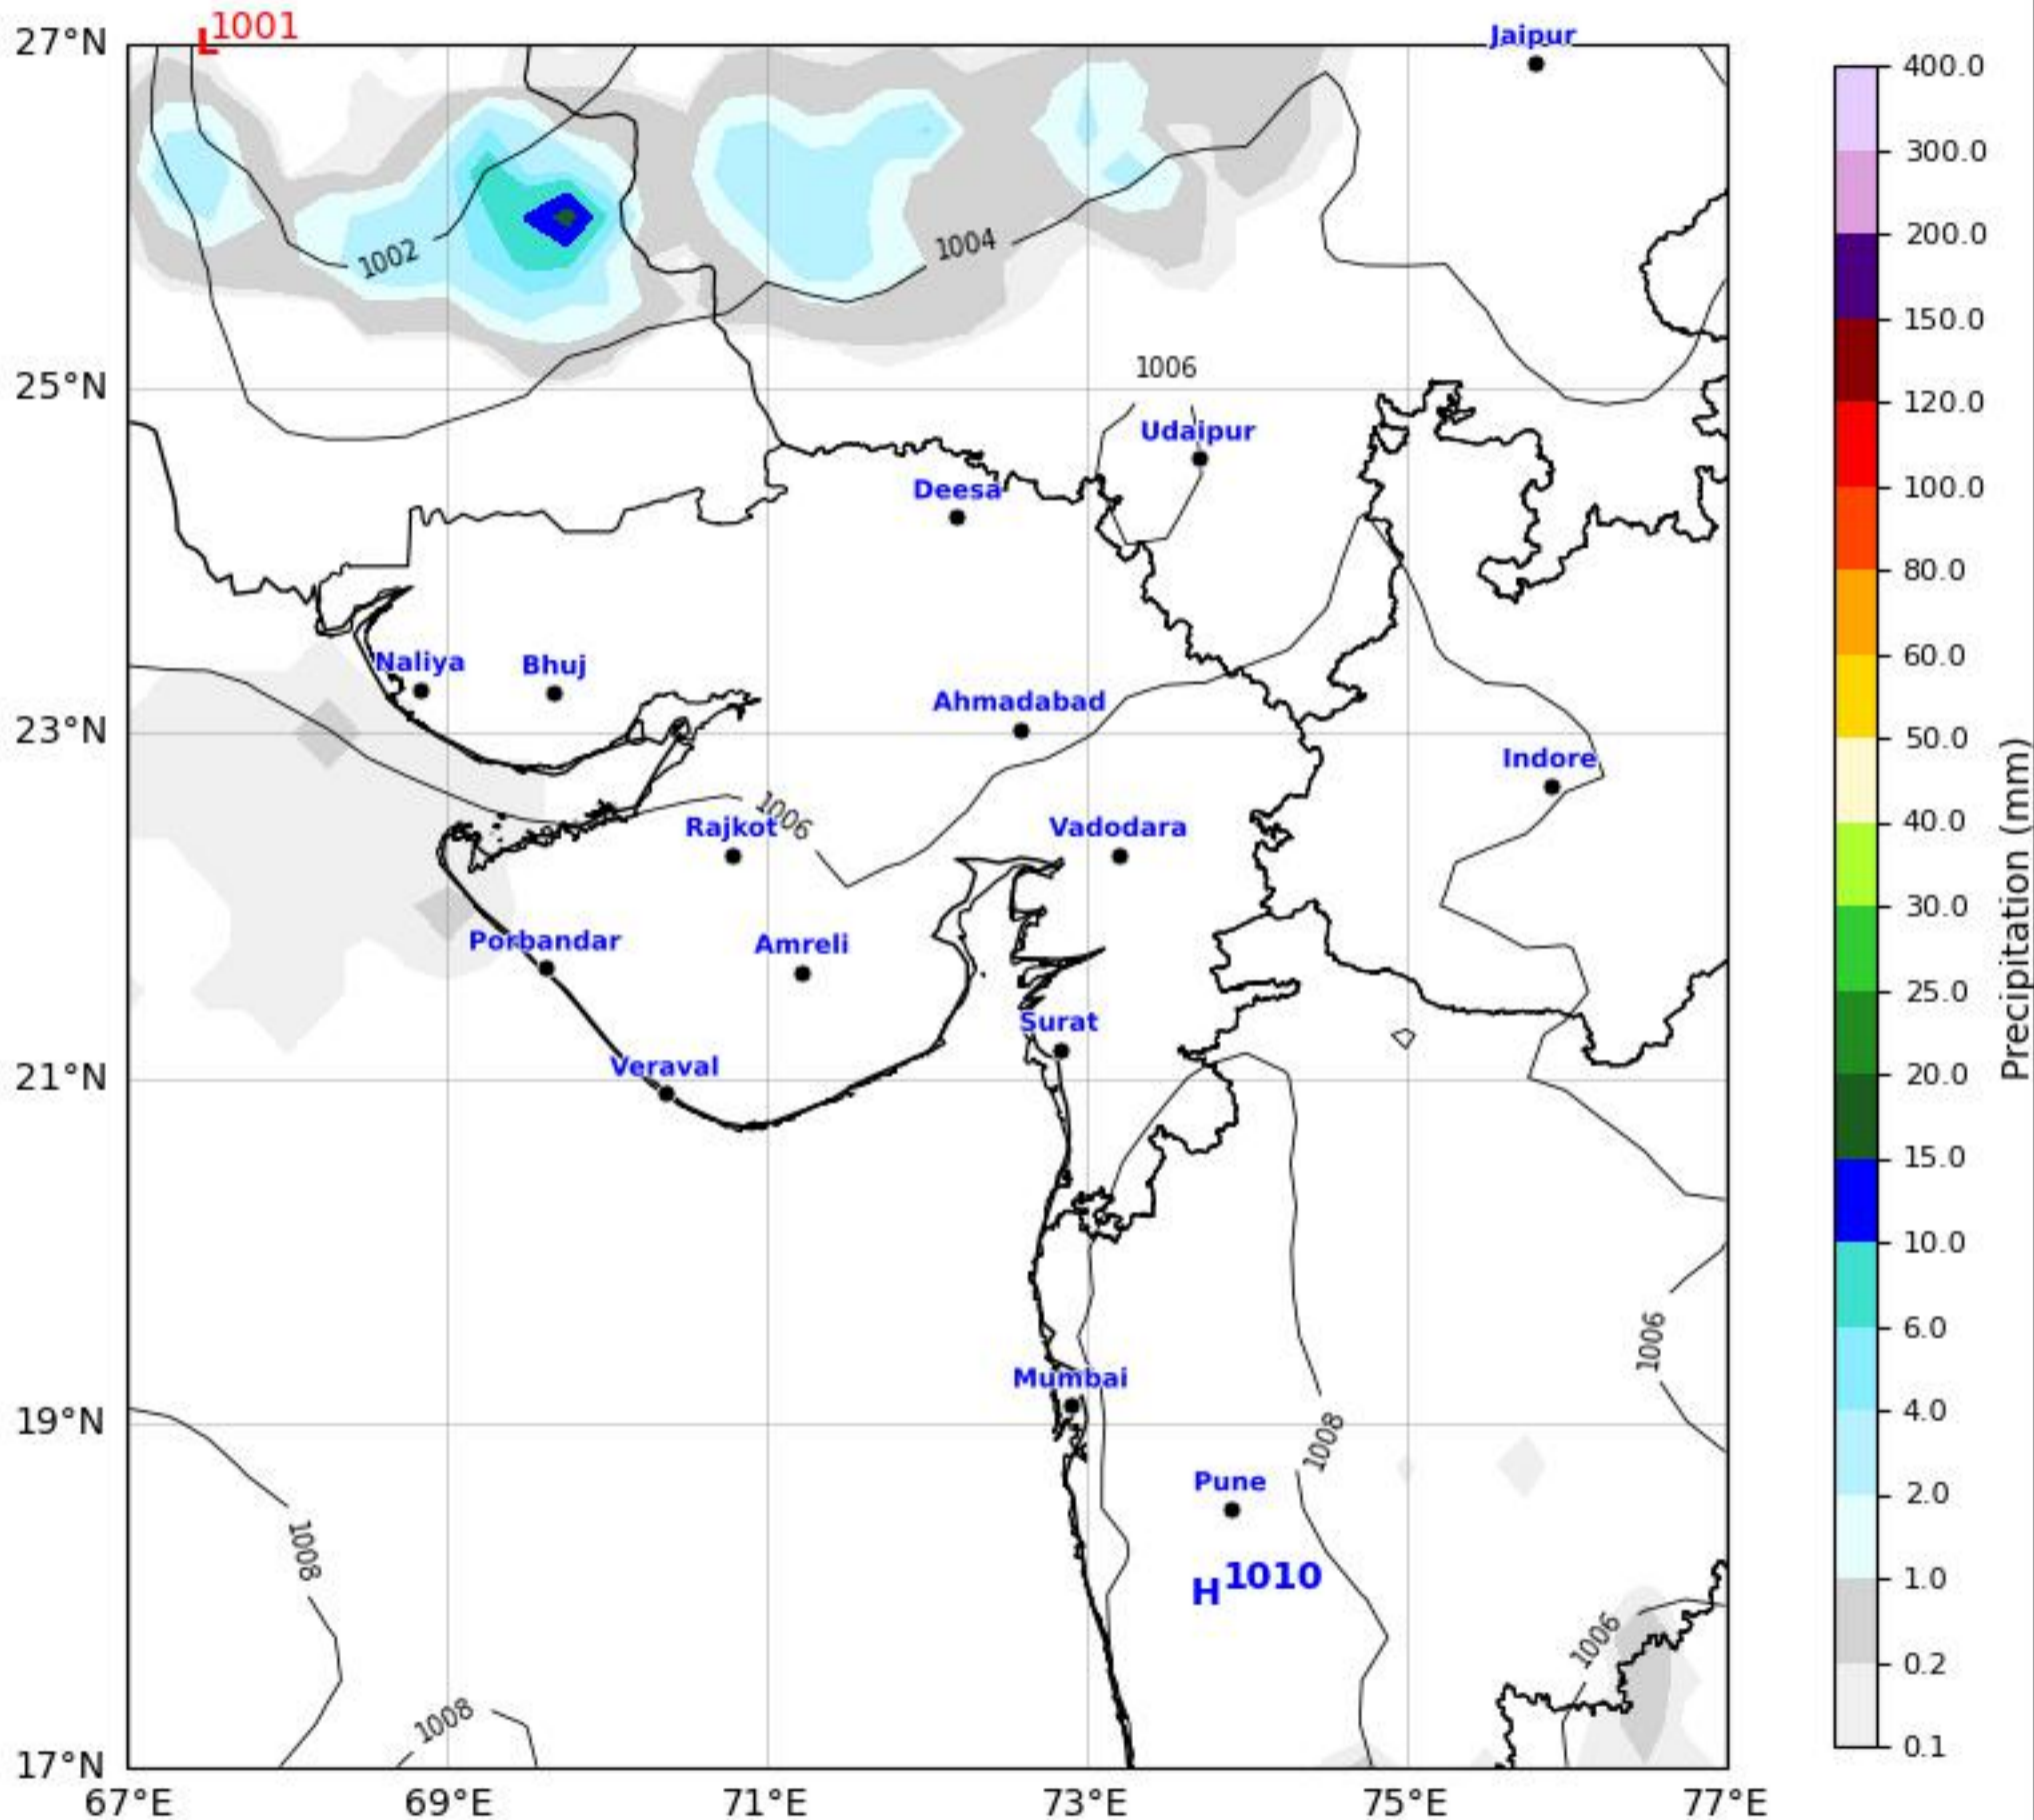

Daily Precipitation Forecast 336 Hours Gujarat & Surrounding Region

GFS run 23 Apr 2026 00Z valid for 07 May 2026 00Z

KOLA - West by gujaratweather.com - Data: NOMADS

KOLA: Kathiawar Ocean & Land Atmosphere - Experimental Mapping Mapping Platform

Disclaimer: The images provided by gujaratweather.com are experimental and for informational purposes only. They are not official forecasts. We do not guarantee the accuracy, timeliness, or completeness of these images, which may contain errors due to data download scripts or software limitations. For reliable weather forecasts, Please refer to official agencies such as Indian Meteorological Department or NOAA- NOMADS. The base map shown does not represent political boundaries.