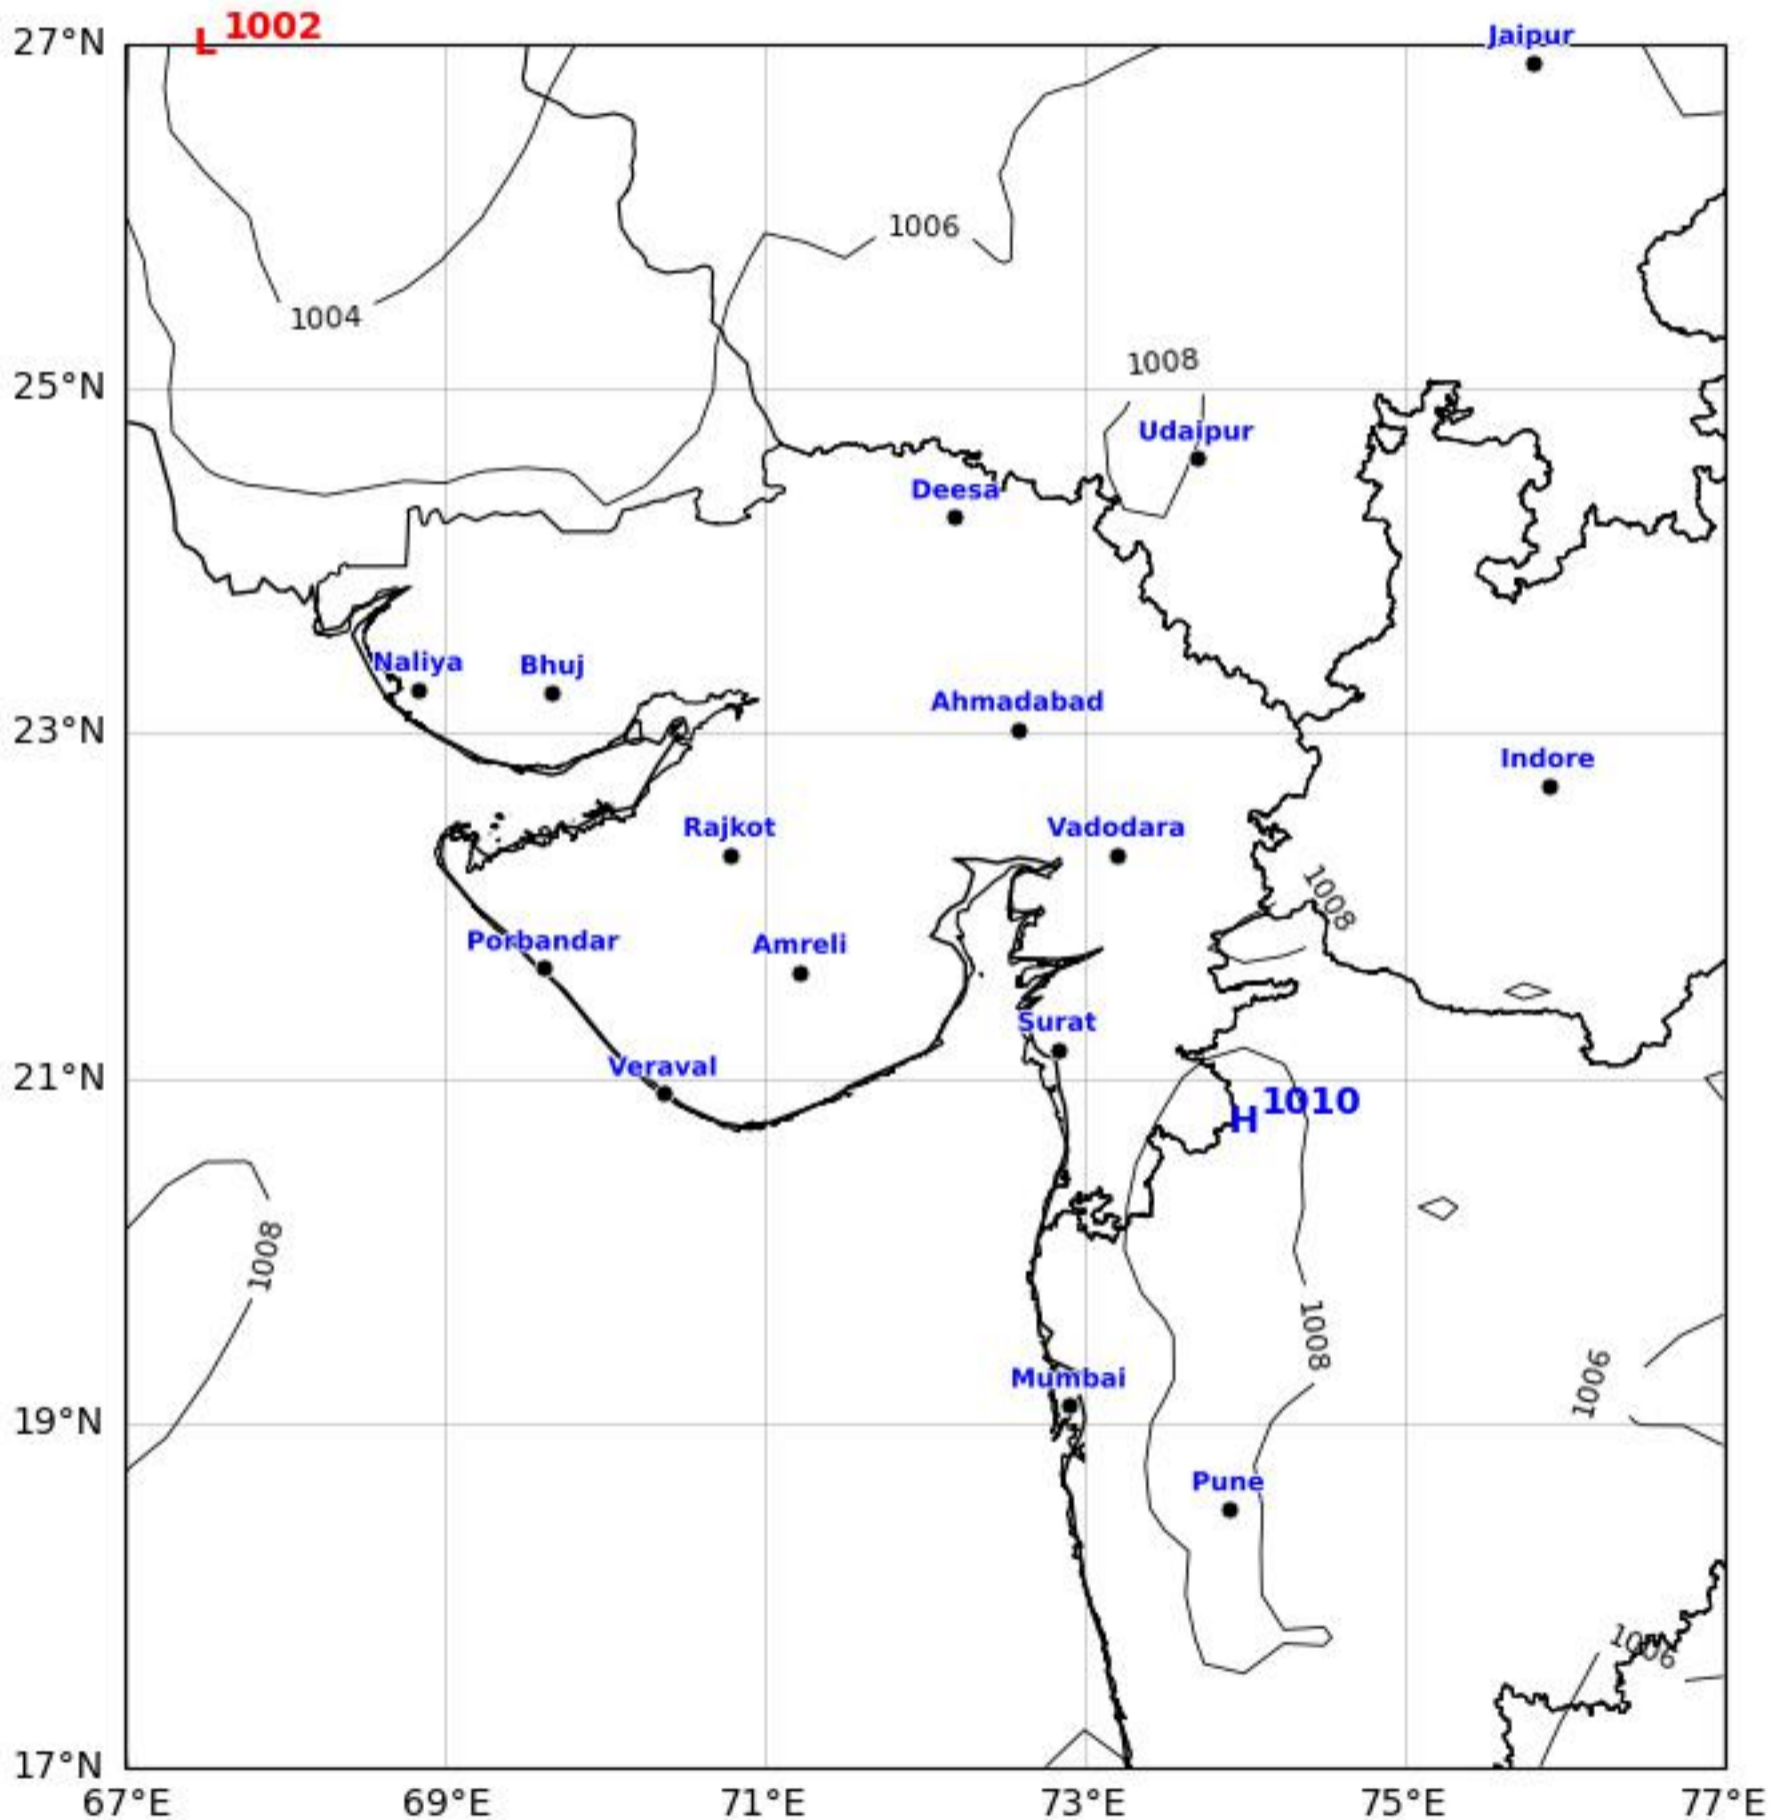

MSLP Analysis Map

Gujarat & Surrounding Region

GFS run 23 Apr 2026 00Z

KOLA - West by gujaratweather.com - Data: NOMADS

KOLA: Kathiawar Ocean & Land Atmosphere - Experimental Weather Mapping Platform

Disclaimer: The images provided by gujaratweather.com are experimental and for informational purposes only. They are not official forecasts. We do not guarantee the accuracy, timeliness, or completeness of these images, which may contain errors due to data download scripts or software limitations. For reliable weather forecasts, Please refer to official agencies such as Indian Meteorological Department or NOMADS. The base map shown does not represent political boundaries.