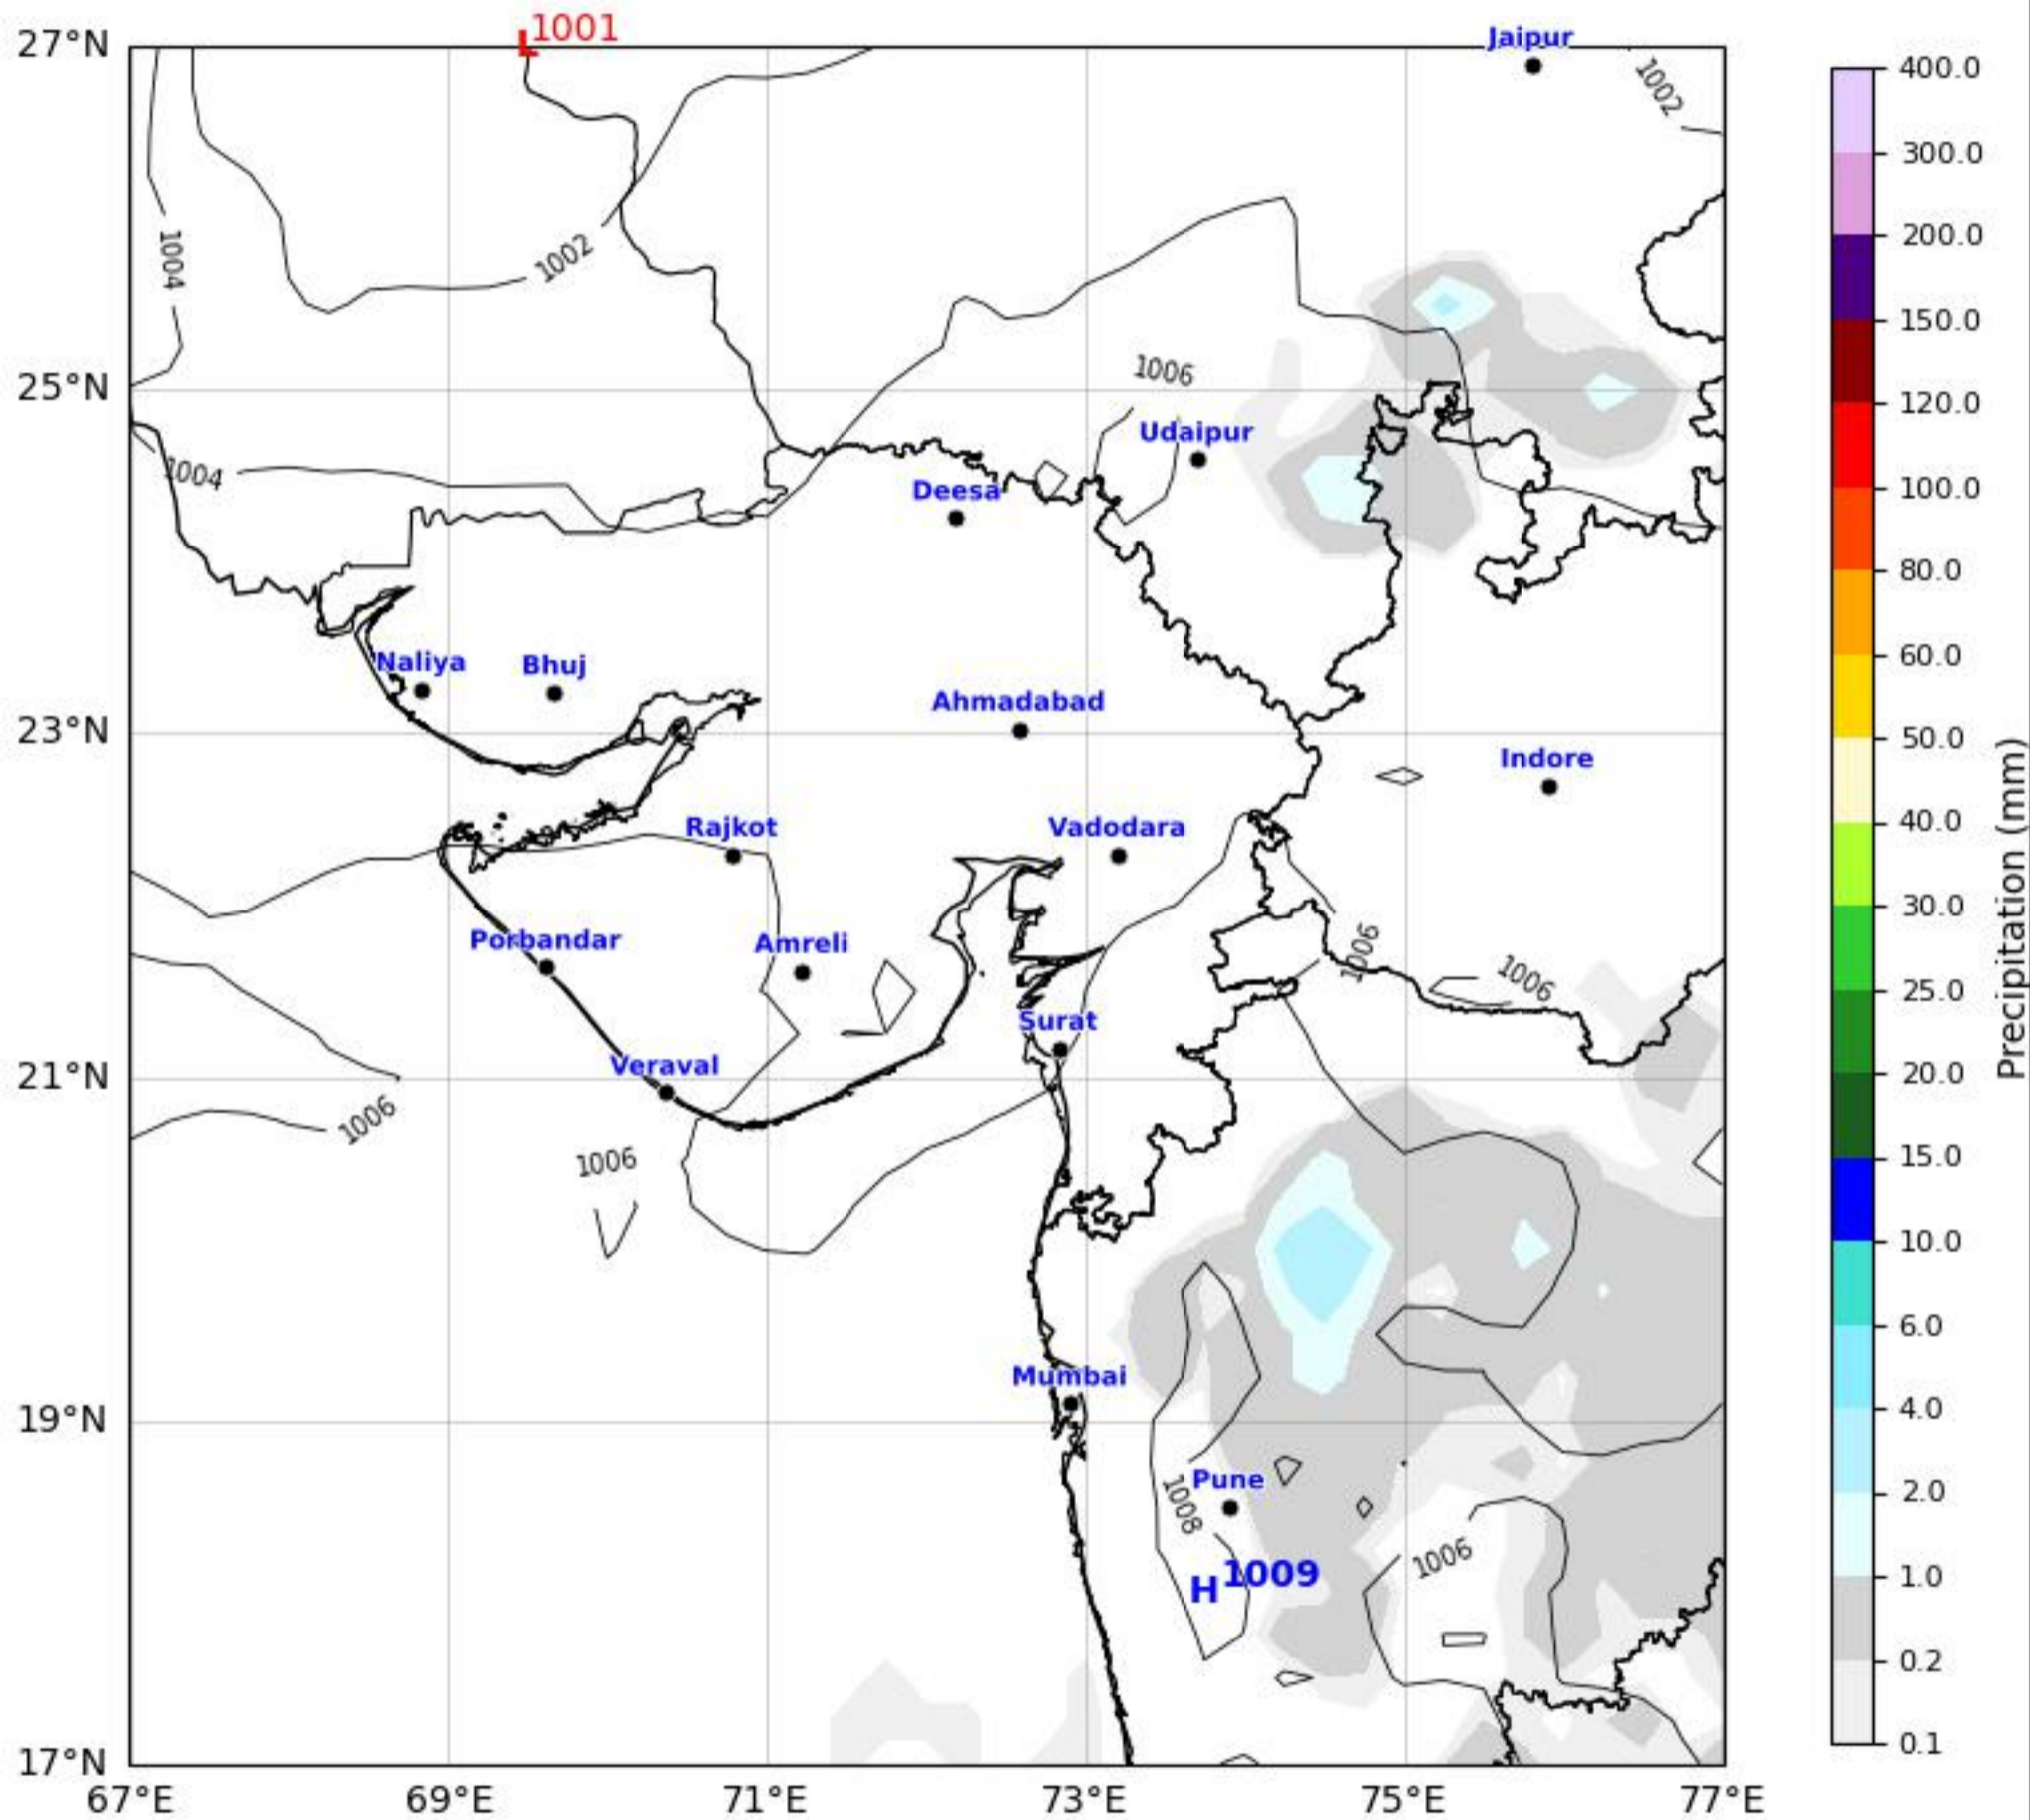

Daily Precipitation Forecast 384 Hours Gujarat & Surrounding Region

GFS run 23 Apr 2026 00Z valid for 09 May 2026 00Z

KOLA - West by gujaratweather.com - Data: NOMADS

KOLA: Kathiawar Ocean & Land Atmosphere - Experimental Mapping Platform

Disclaimer: The images provided by gujaratweather.com are experimental and for informational purposes only. They are not official forecasts. We do not guarantee the accuracy, timeliness, or completeness of these images, which may contain errors due to data download scripts or software limitations. For reliable weather forecasts, Please refer to official agencies such as Indian Meteorological Department or NOAA- NOMADS. The base map shown does not represent political boundaries.