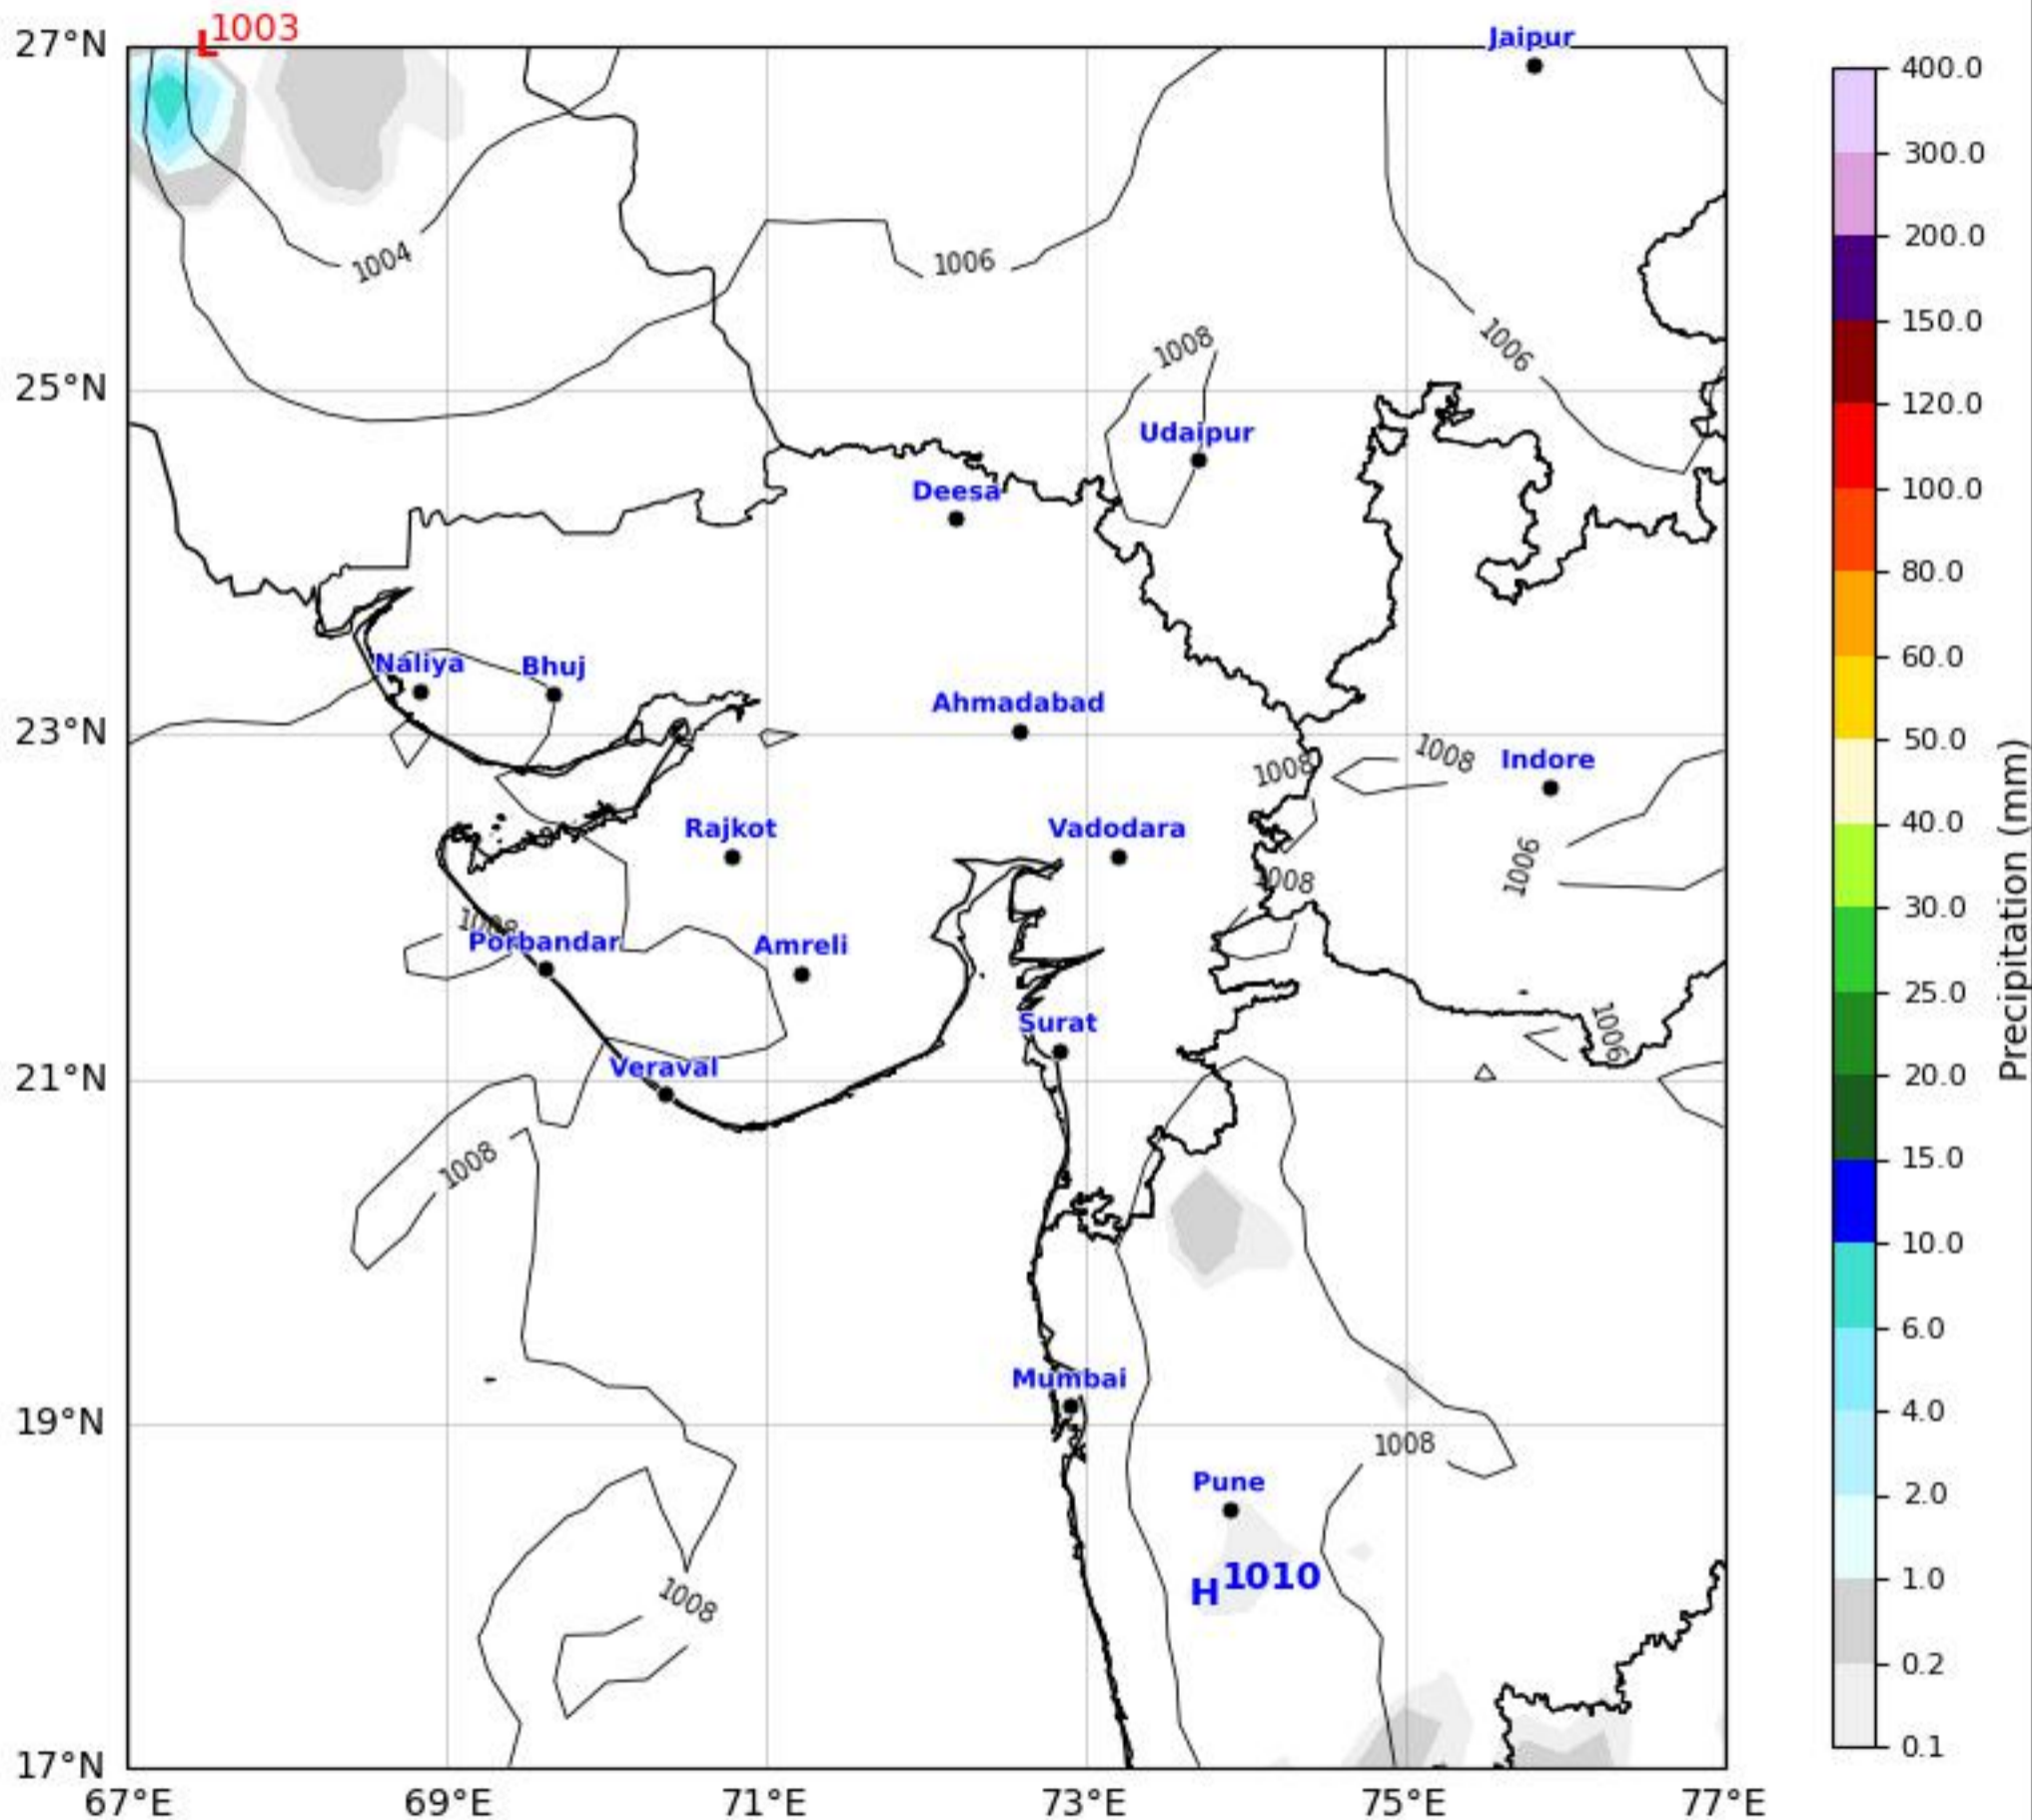

Daily Precipitation Forecast 48 Hours Gujarat & Surrounding Region

GFS run 23 Apr 2026 00Z valid for 25 Apr 2026 00Z

KOLA - West by gujaratweather.com - Data: NOMADS

KOLA: Kathiawar Ocean & Land Atmosphere - Experimental Mapping Mapping Platform

Disclaimer: The images provided by gujaratweather.com are experimental and for informational purposes only. They are not official forecasts. We do not guarantee the accuracy, timeliness, or completeness of these images, which may contain errors due to data download scripts or software limitations. For reliable weather forecasts, Please refer to official agencies such as Indian Meteorological Department or NOAA- NOMADS. The base map shown does not represent political boundaries.