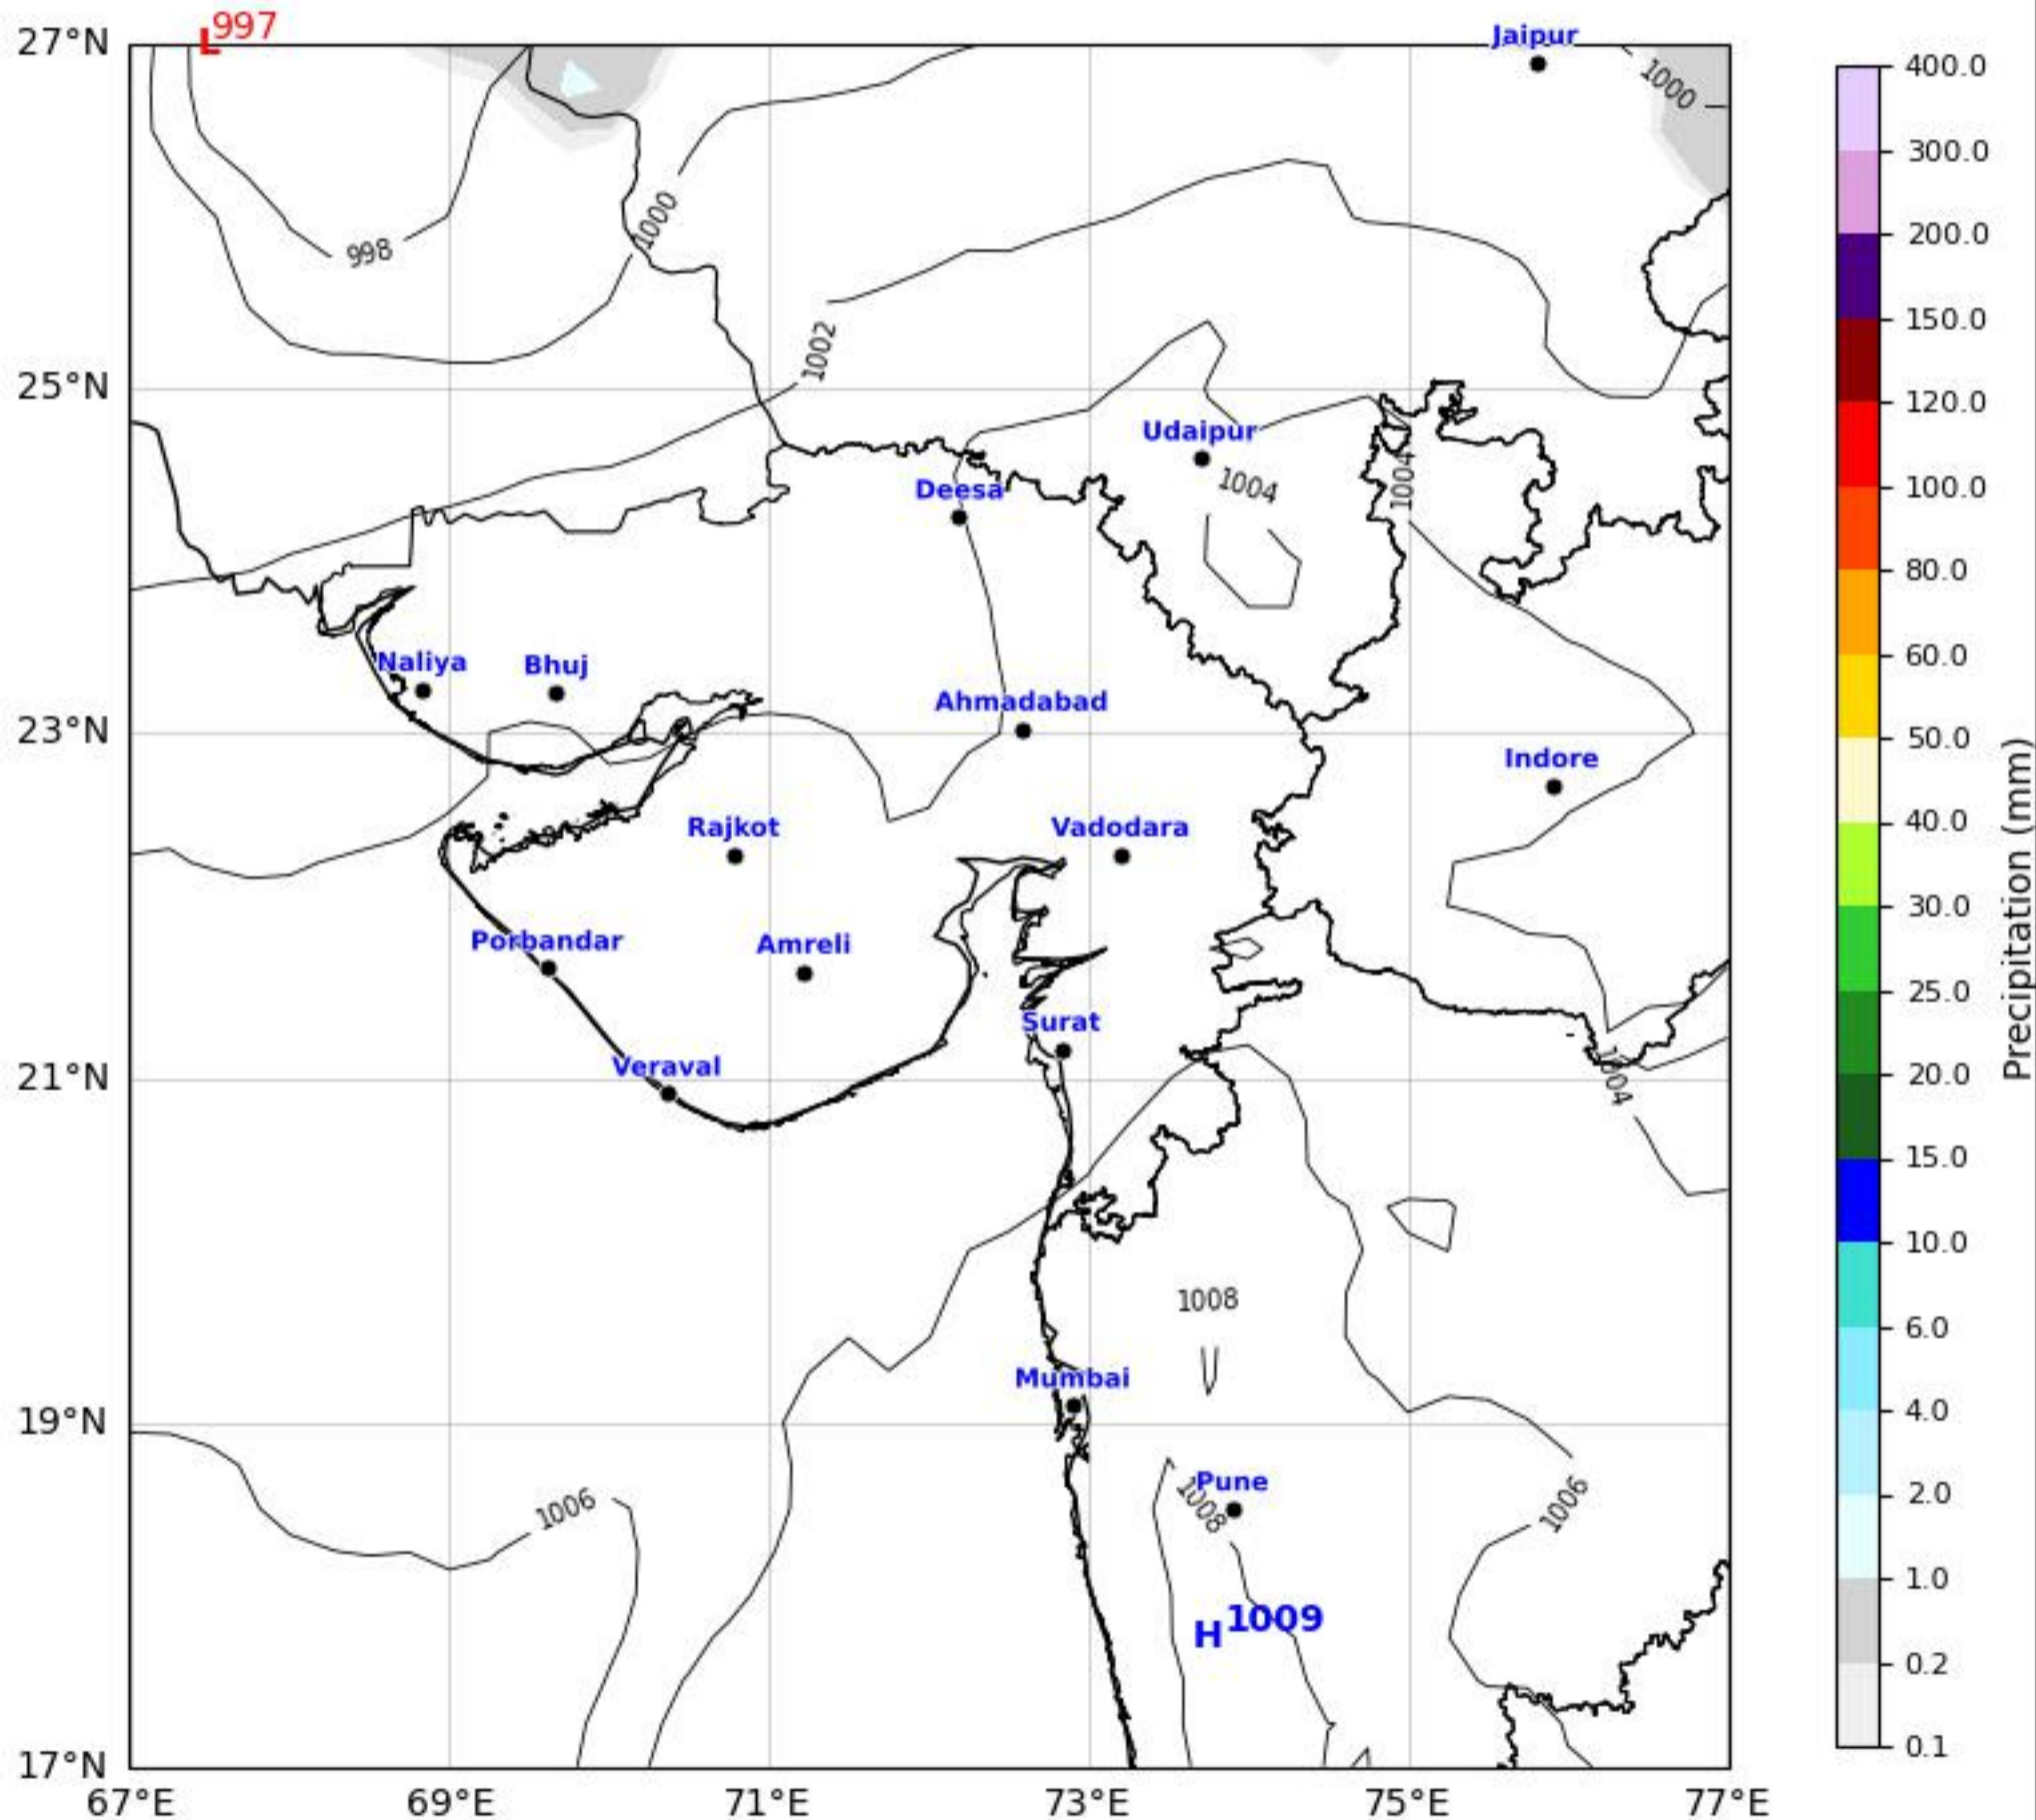

Daily Precipitation Forecast 120 Hours Gujarat & Surrounding Region

GFS run 23 Apr 2026 00Z valid for 28 Apr 2026 00Z

KOLA - West by gujaratweather.com - Data: NOMADS

KOLA: Kathiawar Ocean & Land Atmosphere - Experimental Mapping Mapping Platform

Disclaimer: The images provided by gujaratweather.com are experimental and for informational purposes only. They are not official forecasts. We do not guarantee the accuracy, timeliness, or completeness of these images, which may contain errors due to data download scripts or software limitations. For reliable weather forecasts, Please refer to official agencies such as Indian Meteorological Department or NOAA- NOMADS. The base map shown does not represent political boundaries.