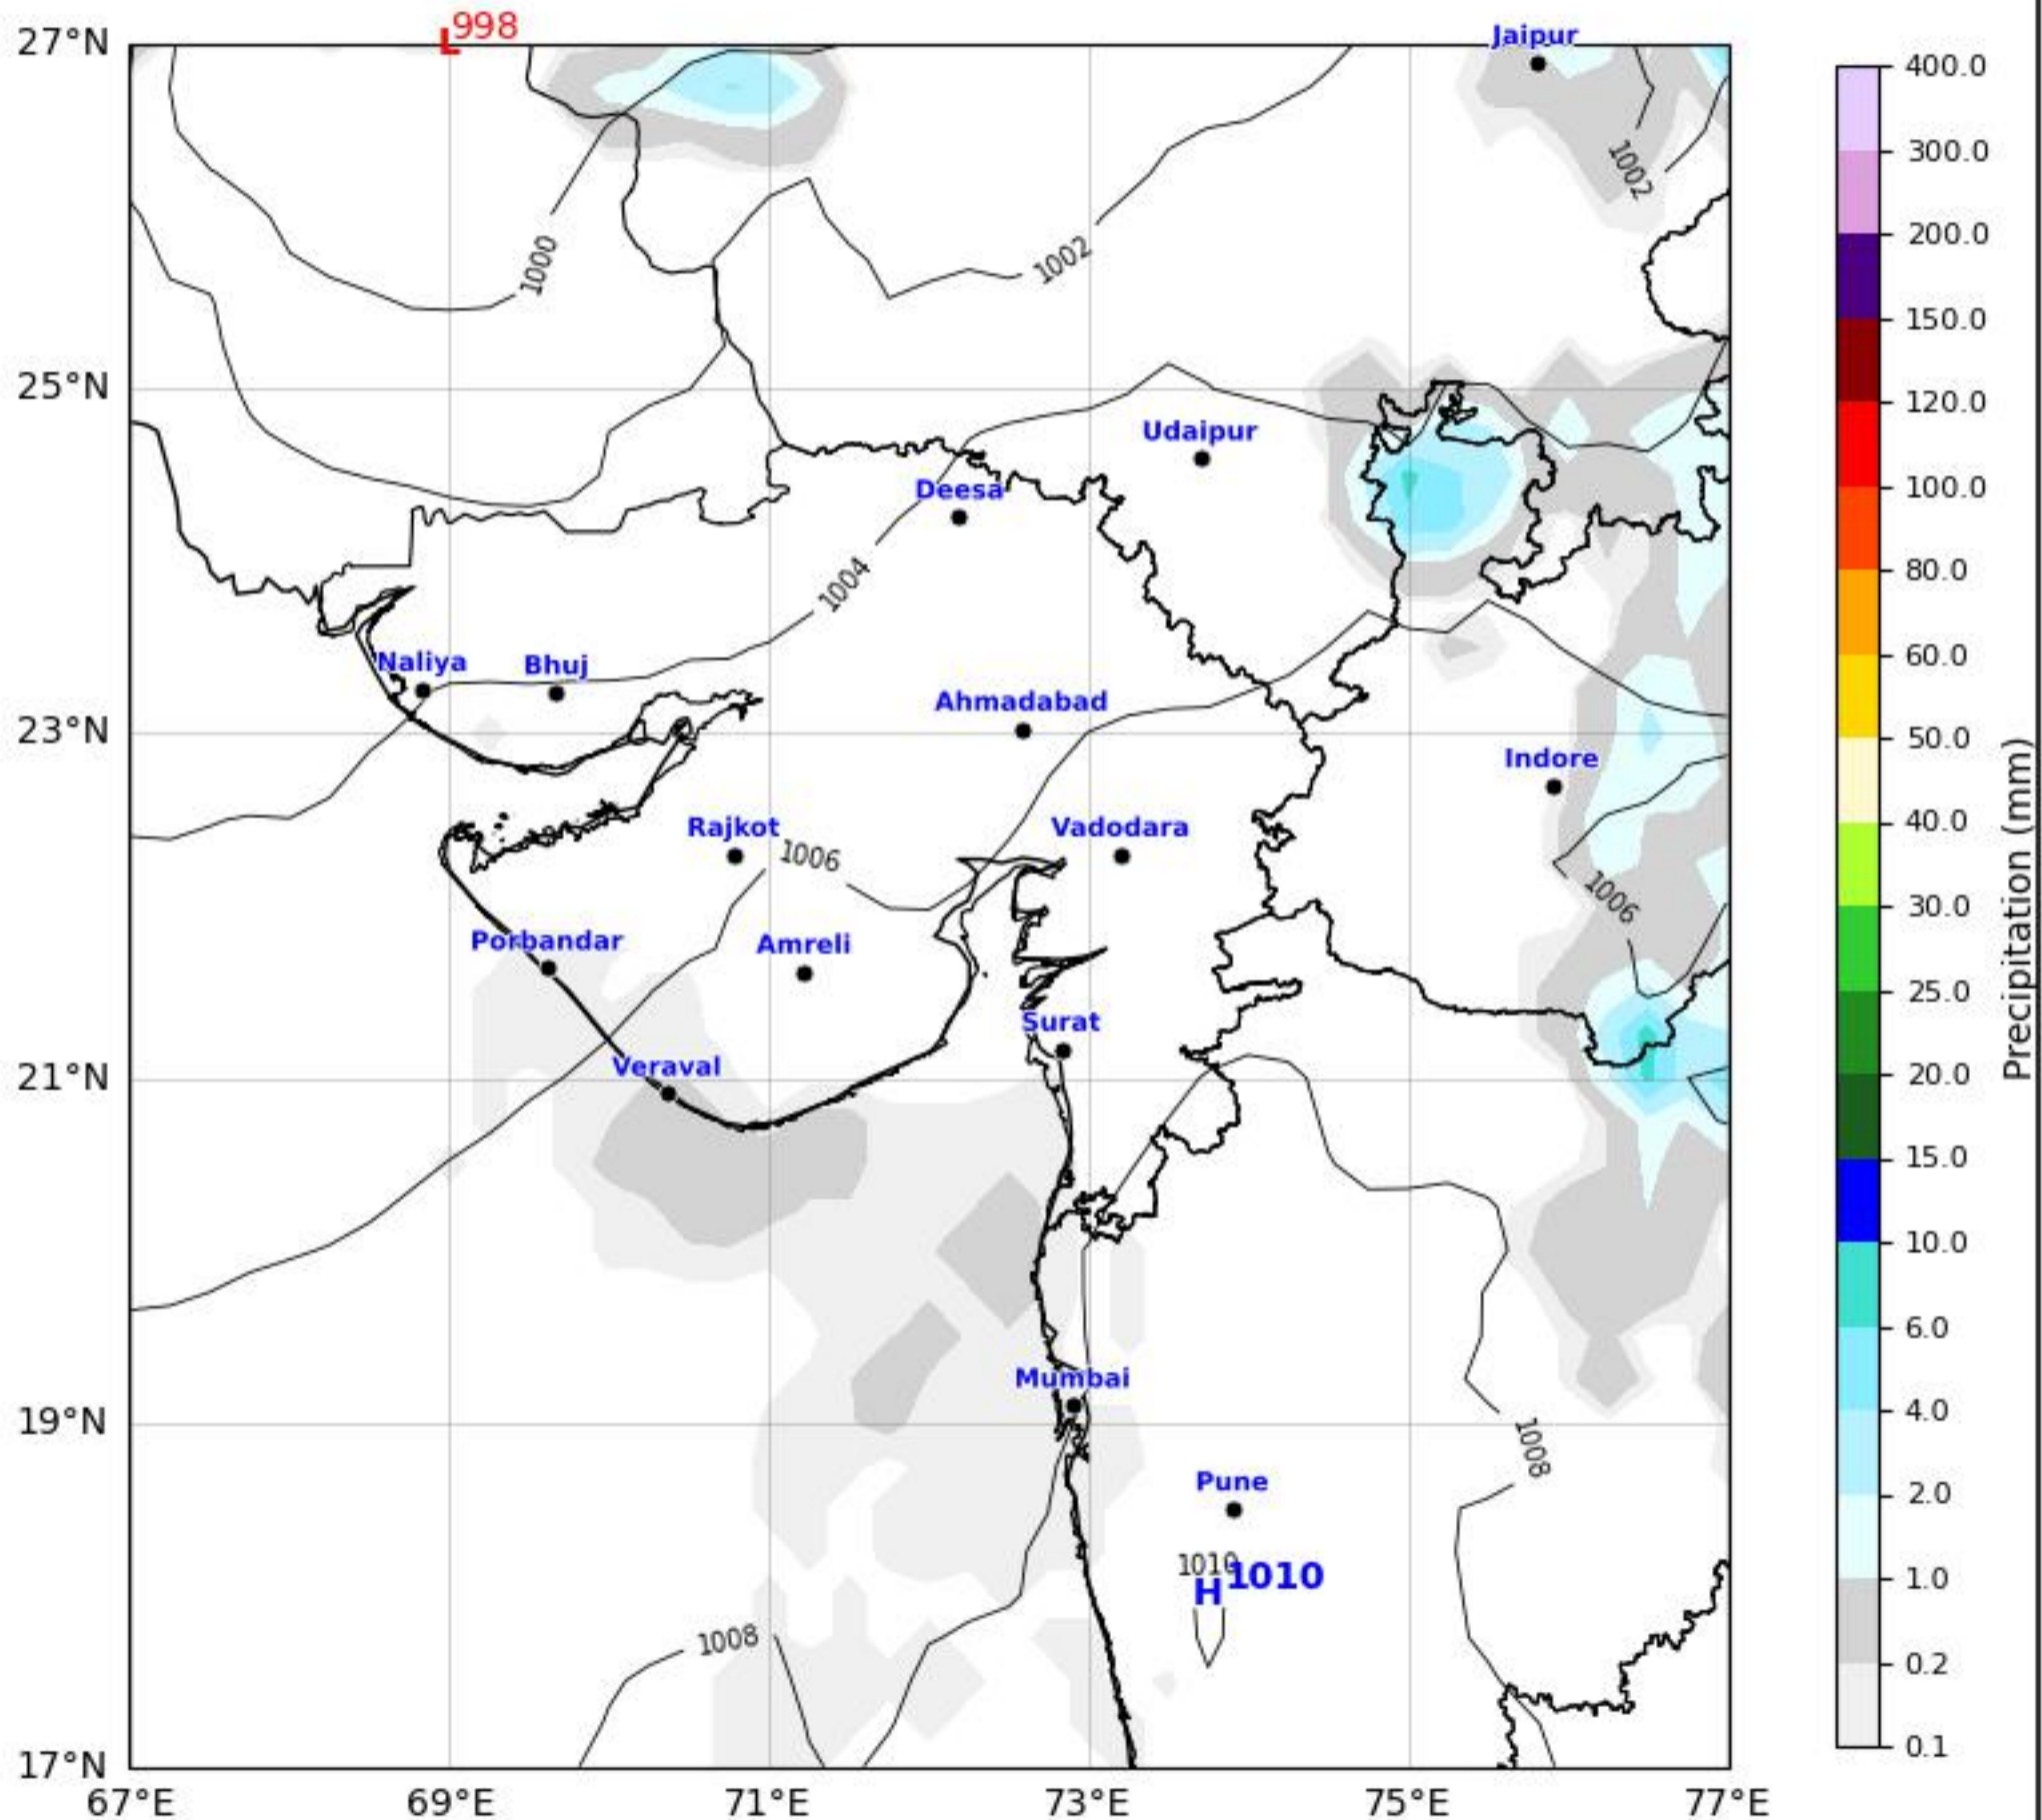

Daily Precipitation Forecast 240 Hours Gujarat & Surrounding Region

GFS run 23 Apr 2026 00Z valid for 03 May 2026 00Z

KOLA - West by gujaratweather.com - Data: NOMADS

KOLA: Kathiawar Ocean & Land Atmosphere - Experimental Mapping Mapping Platform

Disclaimer: The images provided by gujaratweather.com are experimental and for informational purposes only. They are not official forecasts. We do not guarantee the accuracy, timeliness, or completeness of these images, which may contain errors due to data download scripts or software limitations. For reliable weather forecasts, Please refer to official agencies such as Indian Meteorological Department or NOAA- NOMADS. The base map shown does not represent political boundaries.