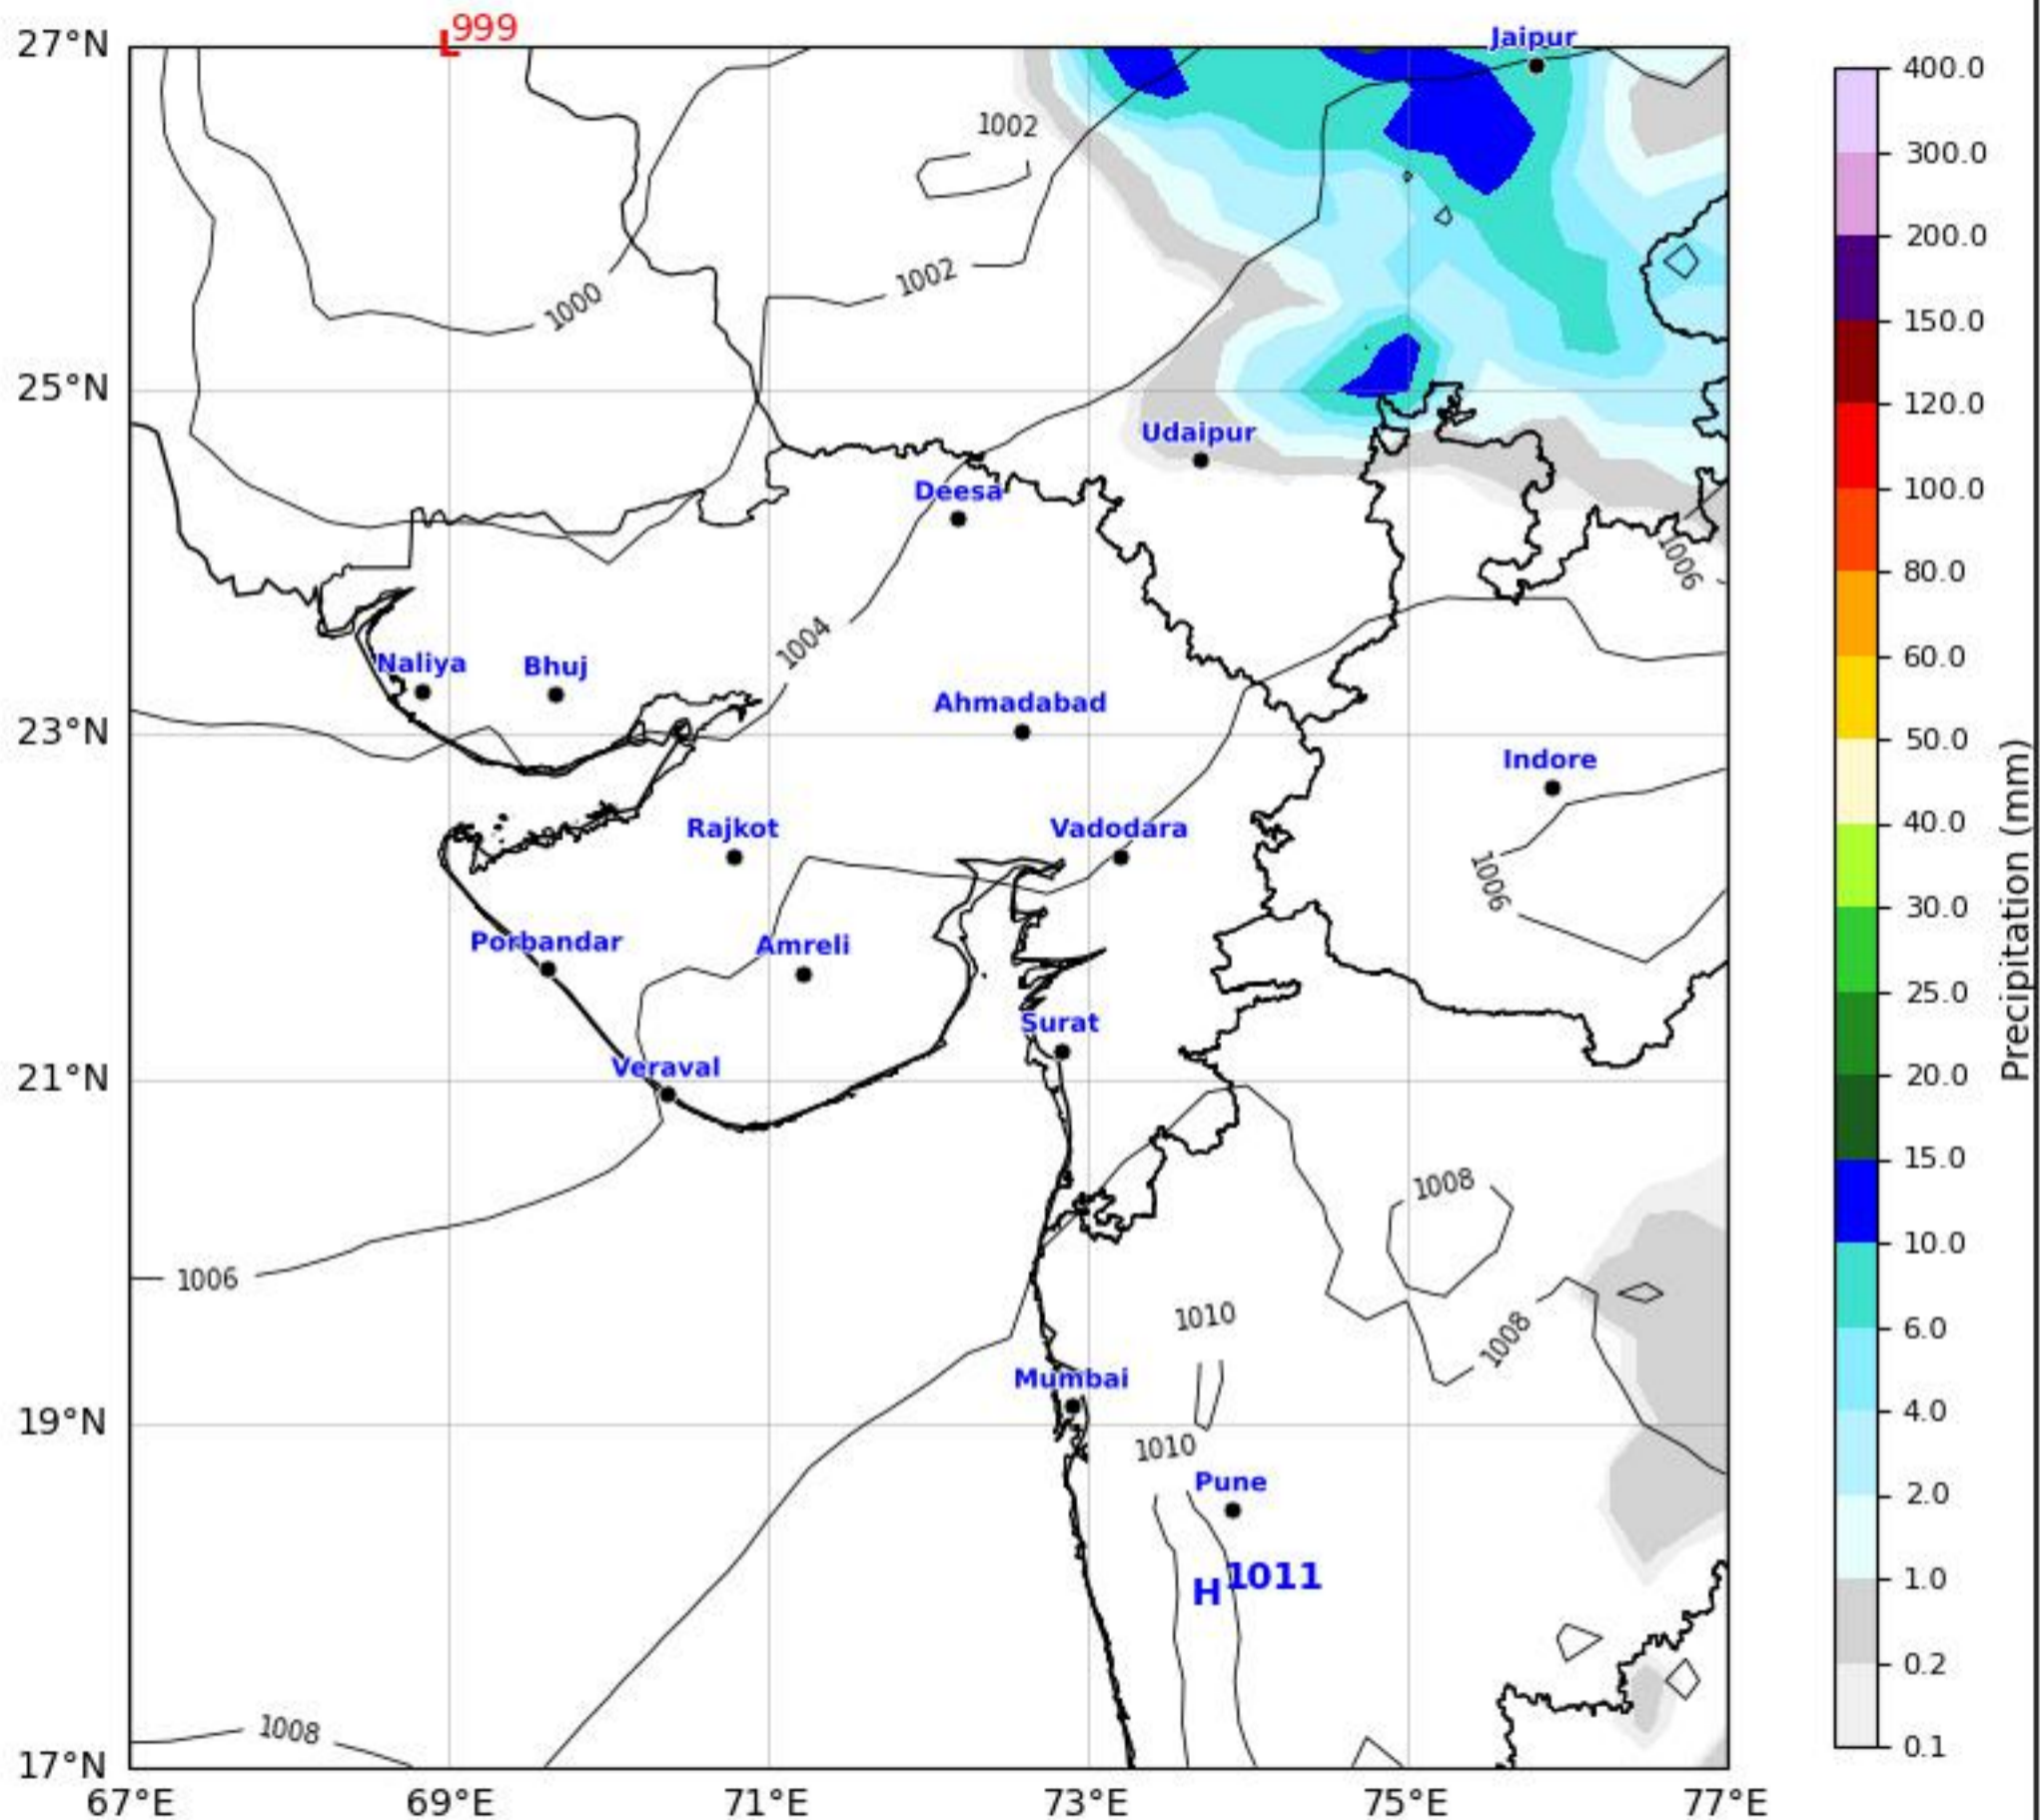

Daily Precipitation Forecast 168 Hours Gujarat & Surrounding Region

GFS run 23 Apr 2026 00Z valid for 30 Apr 2026 00Z

KOLA - West by gujaratweather.com - Data: NOMADS

KOLA: Kathiawar Ocean & Land Atmosphere - Experimental Mapping Mapping Platform