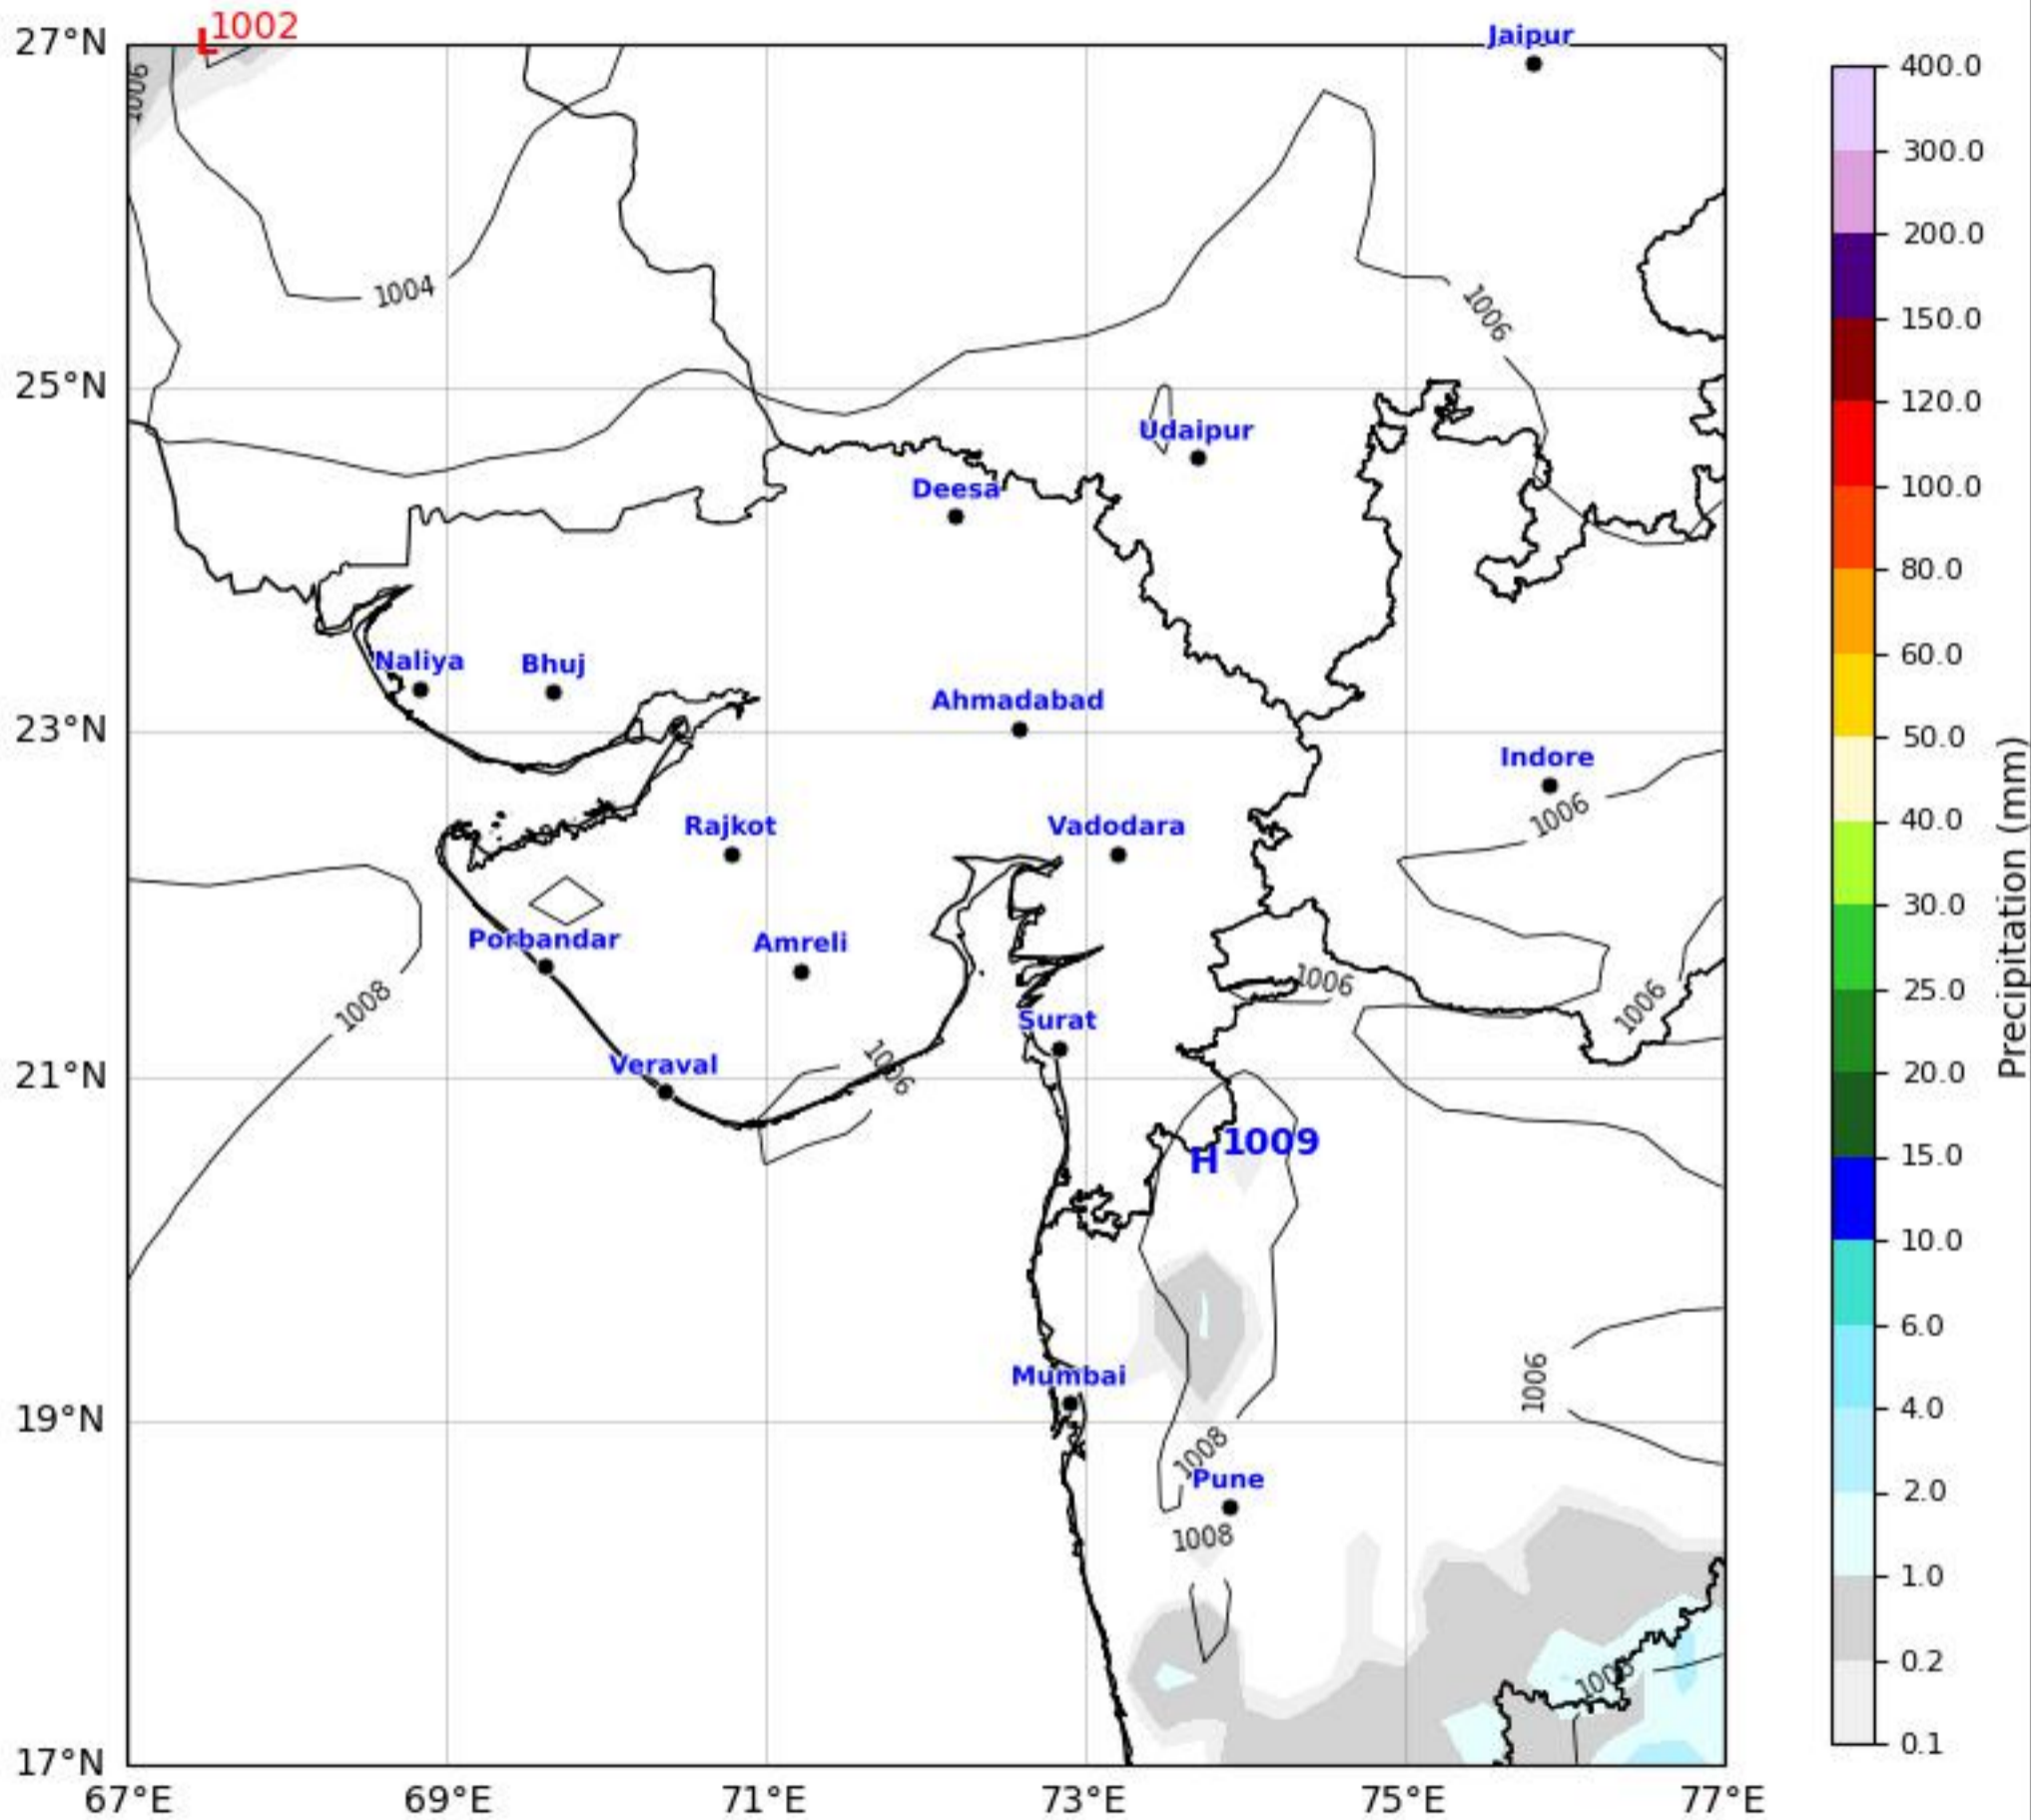

Daily Precipitation Forecast 24 Hours Gujarat & Surrounding Region

GFS run 23 Apr 2026 00Z valid for 24 Apr 2026 00Z

KOLA - West by gujaratweather.com - Data: NOMADS

KOLA: Kathiawar Ocean & Land Atmosphere - Experimental Mapping Mapping Platform

Disclaimer: The images provided by gujaratweather.com are experimental and for informational purposes only. They are not official forecasts. We do not guarantee the accuracy, timeliness, or completeness of these images, which may contain errors due to data download scripts or software limitations. For reliable weather forecasts, Please refer to official agencies such as Indian Meteorological Department or NOAA- NOMADS. The base map shown does not represent political boundaries.