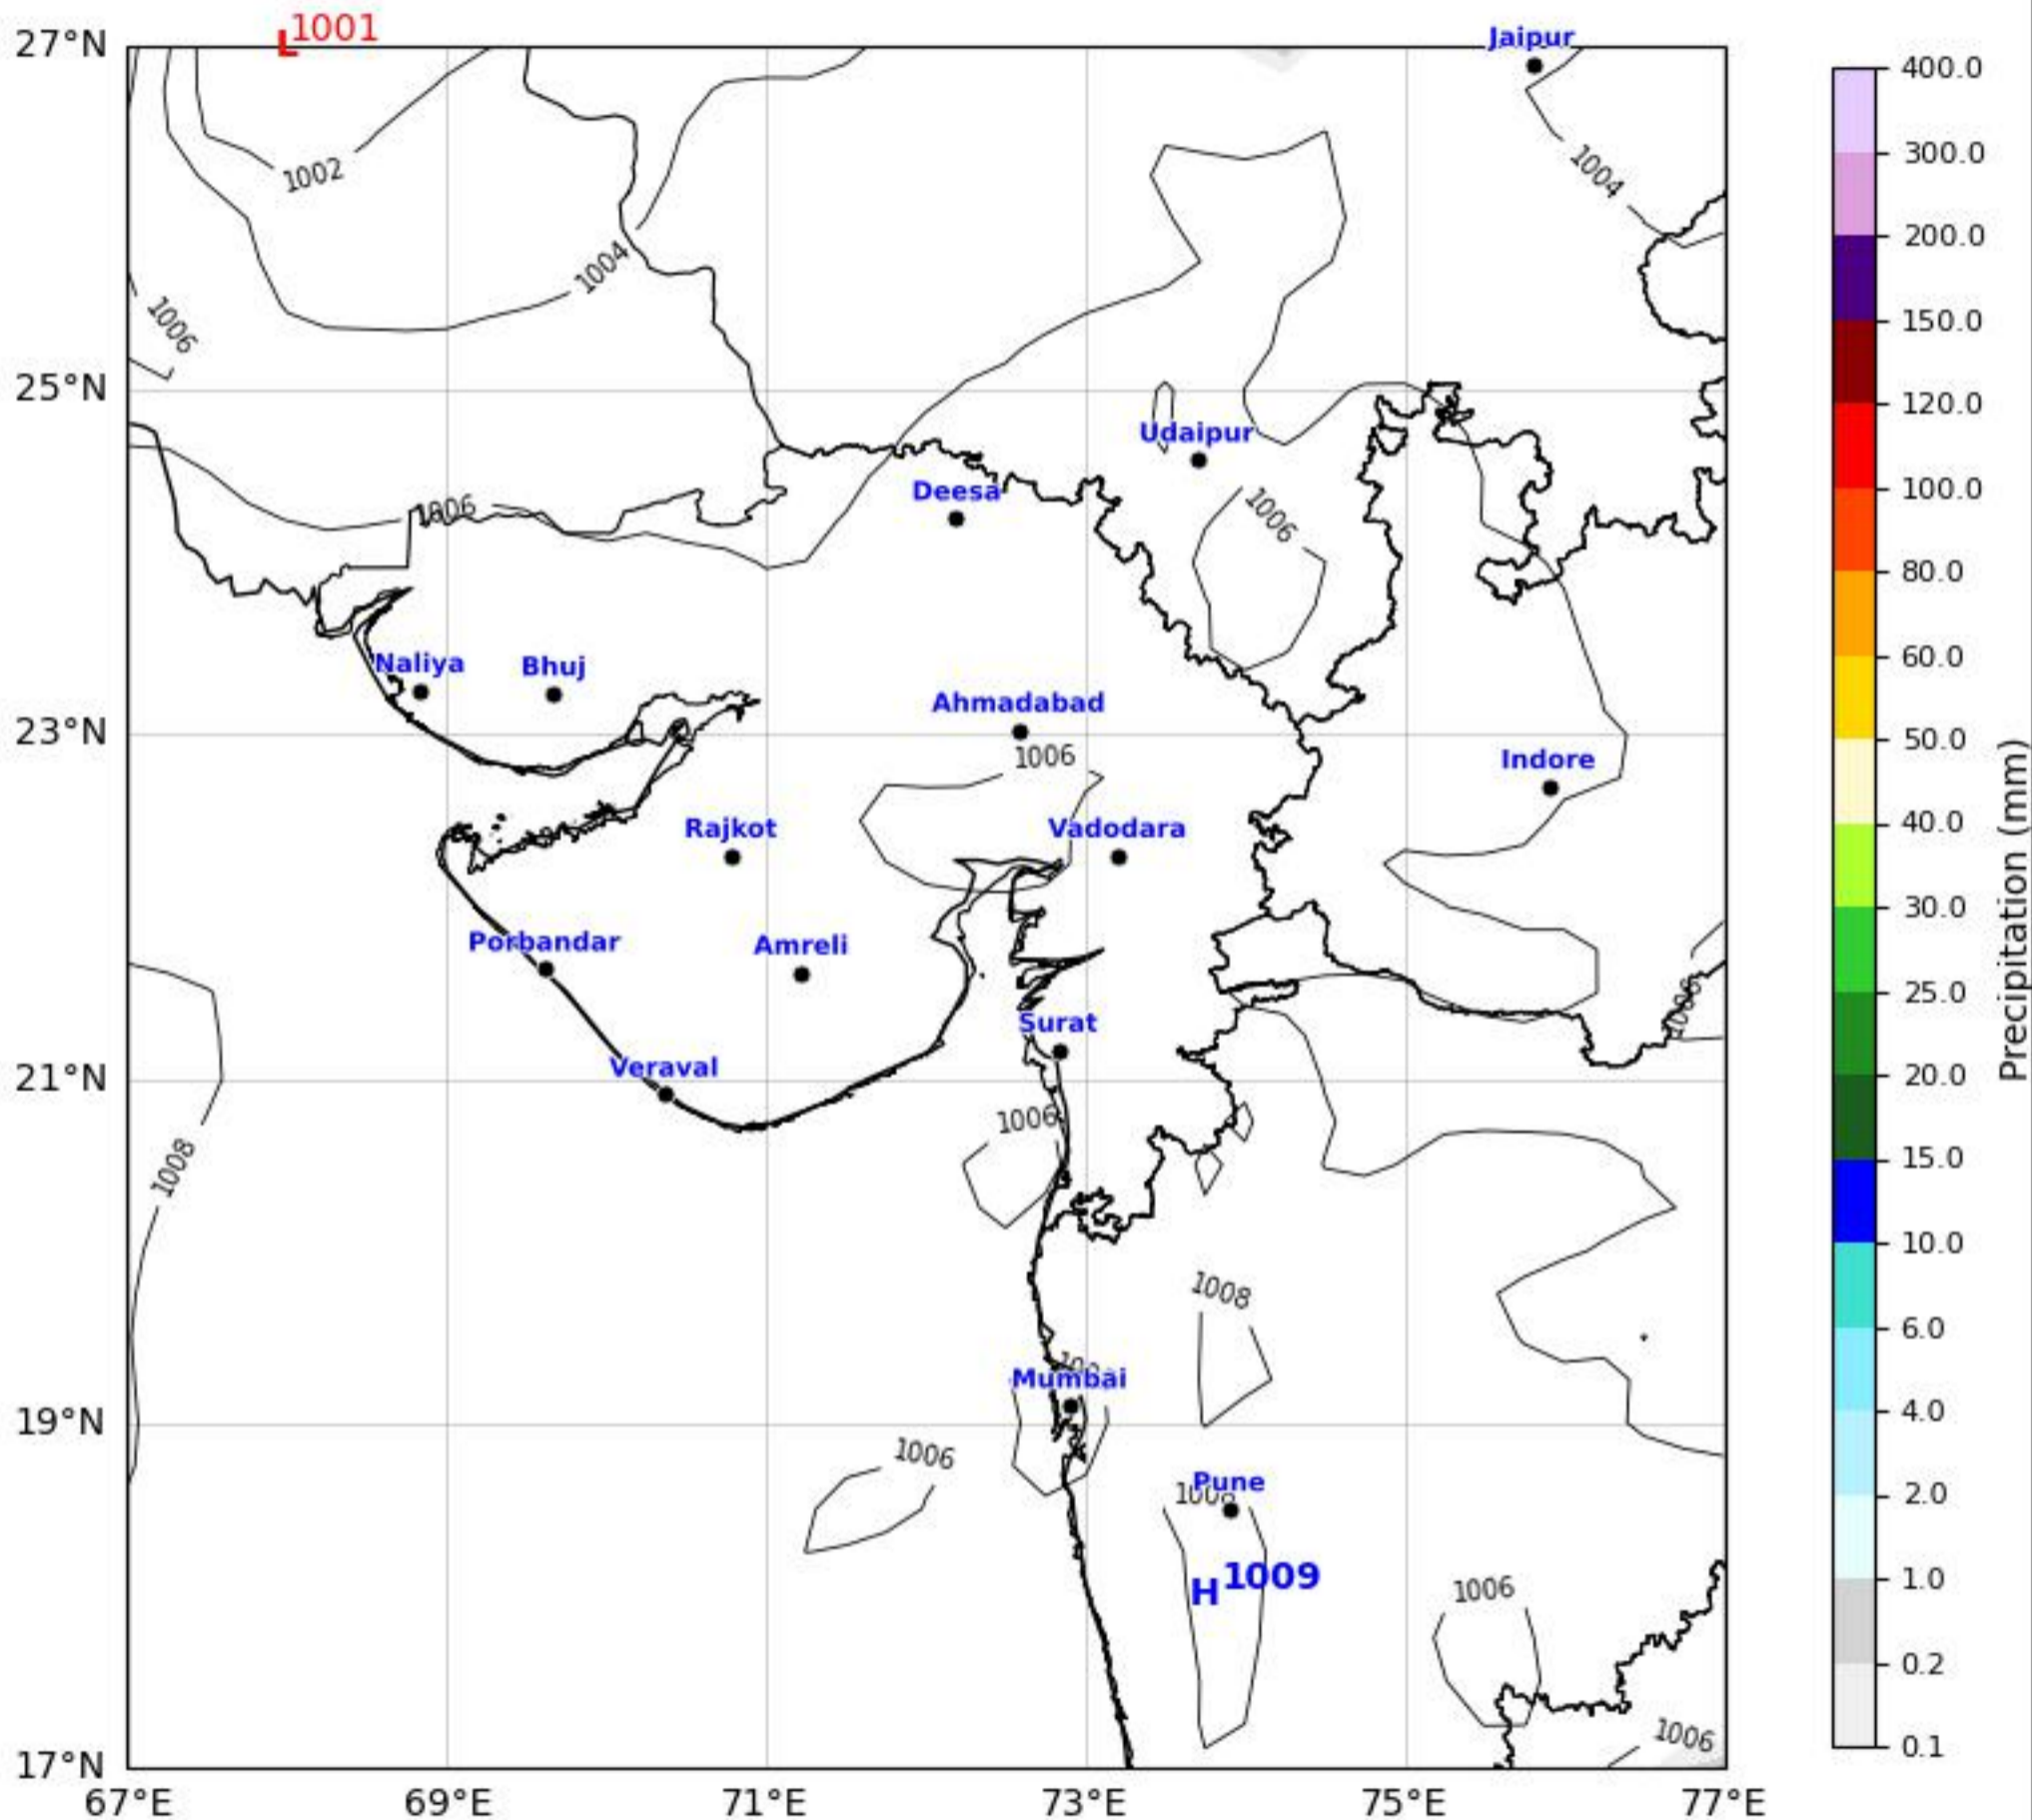

Daily Precipitation Forecast 72 Hours Gujarat & Surrounding Region

GFS run 23 Apr 2026 00Z valid for 26 Apr 2026 00Z

KOLA - West by gujaratweather.com - Data: NOMADS

KOLA: Kathiawar Ocean & Land Atmosphere - Experimental Mapping Mapping Platform

Disclaimer: The images provided by gujaratweather.com are experimental and for informational purposes only. They are not official forecasts. We do not guarantee the accuracy, timeliness, or completeness of these images, which may contain errors due to data download scripts or software limitations. For reliable weather forecasts, Please refer to official agencies such as Indian Meteorological Department or NOAA- NOMADS. The base map shown does not represent political boundaries.