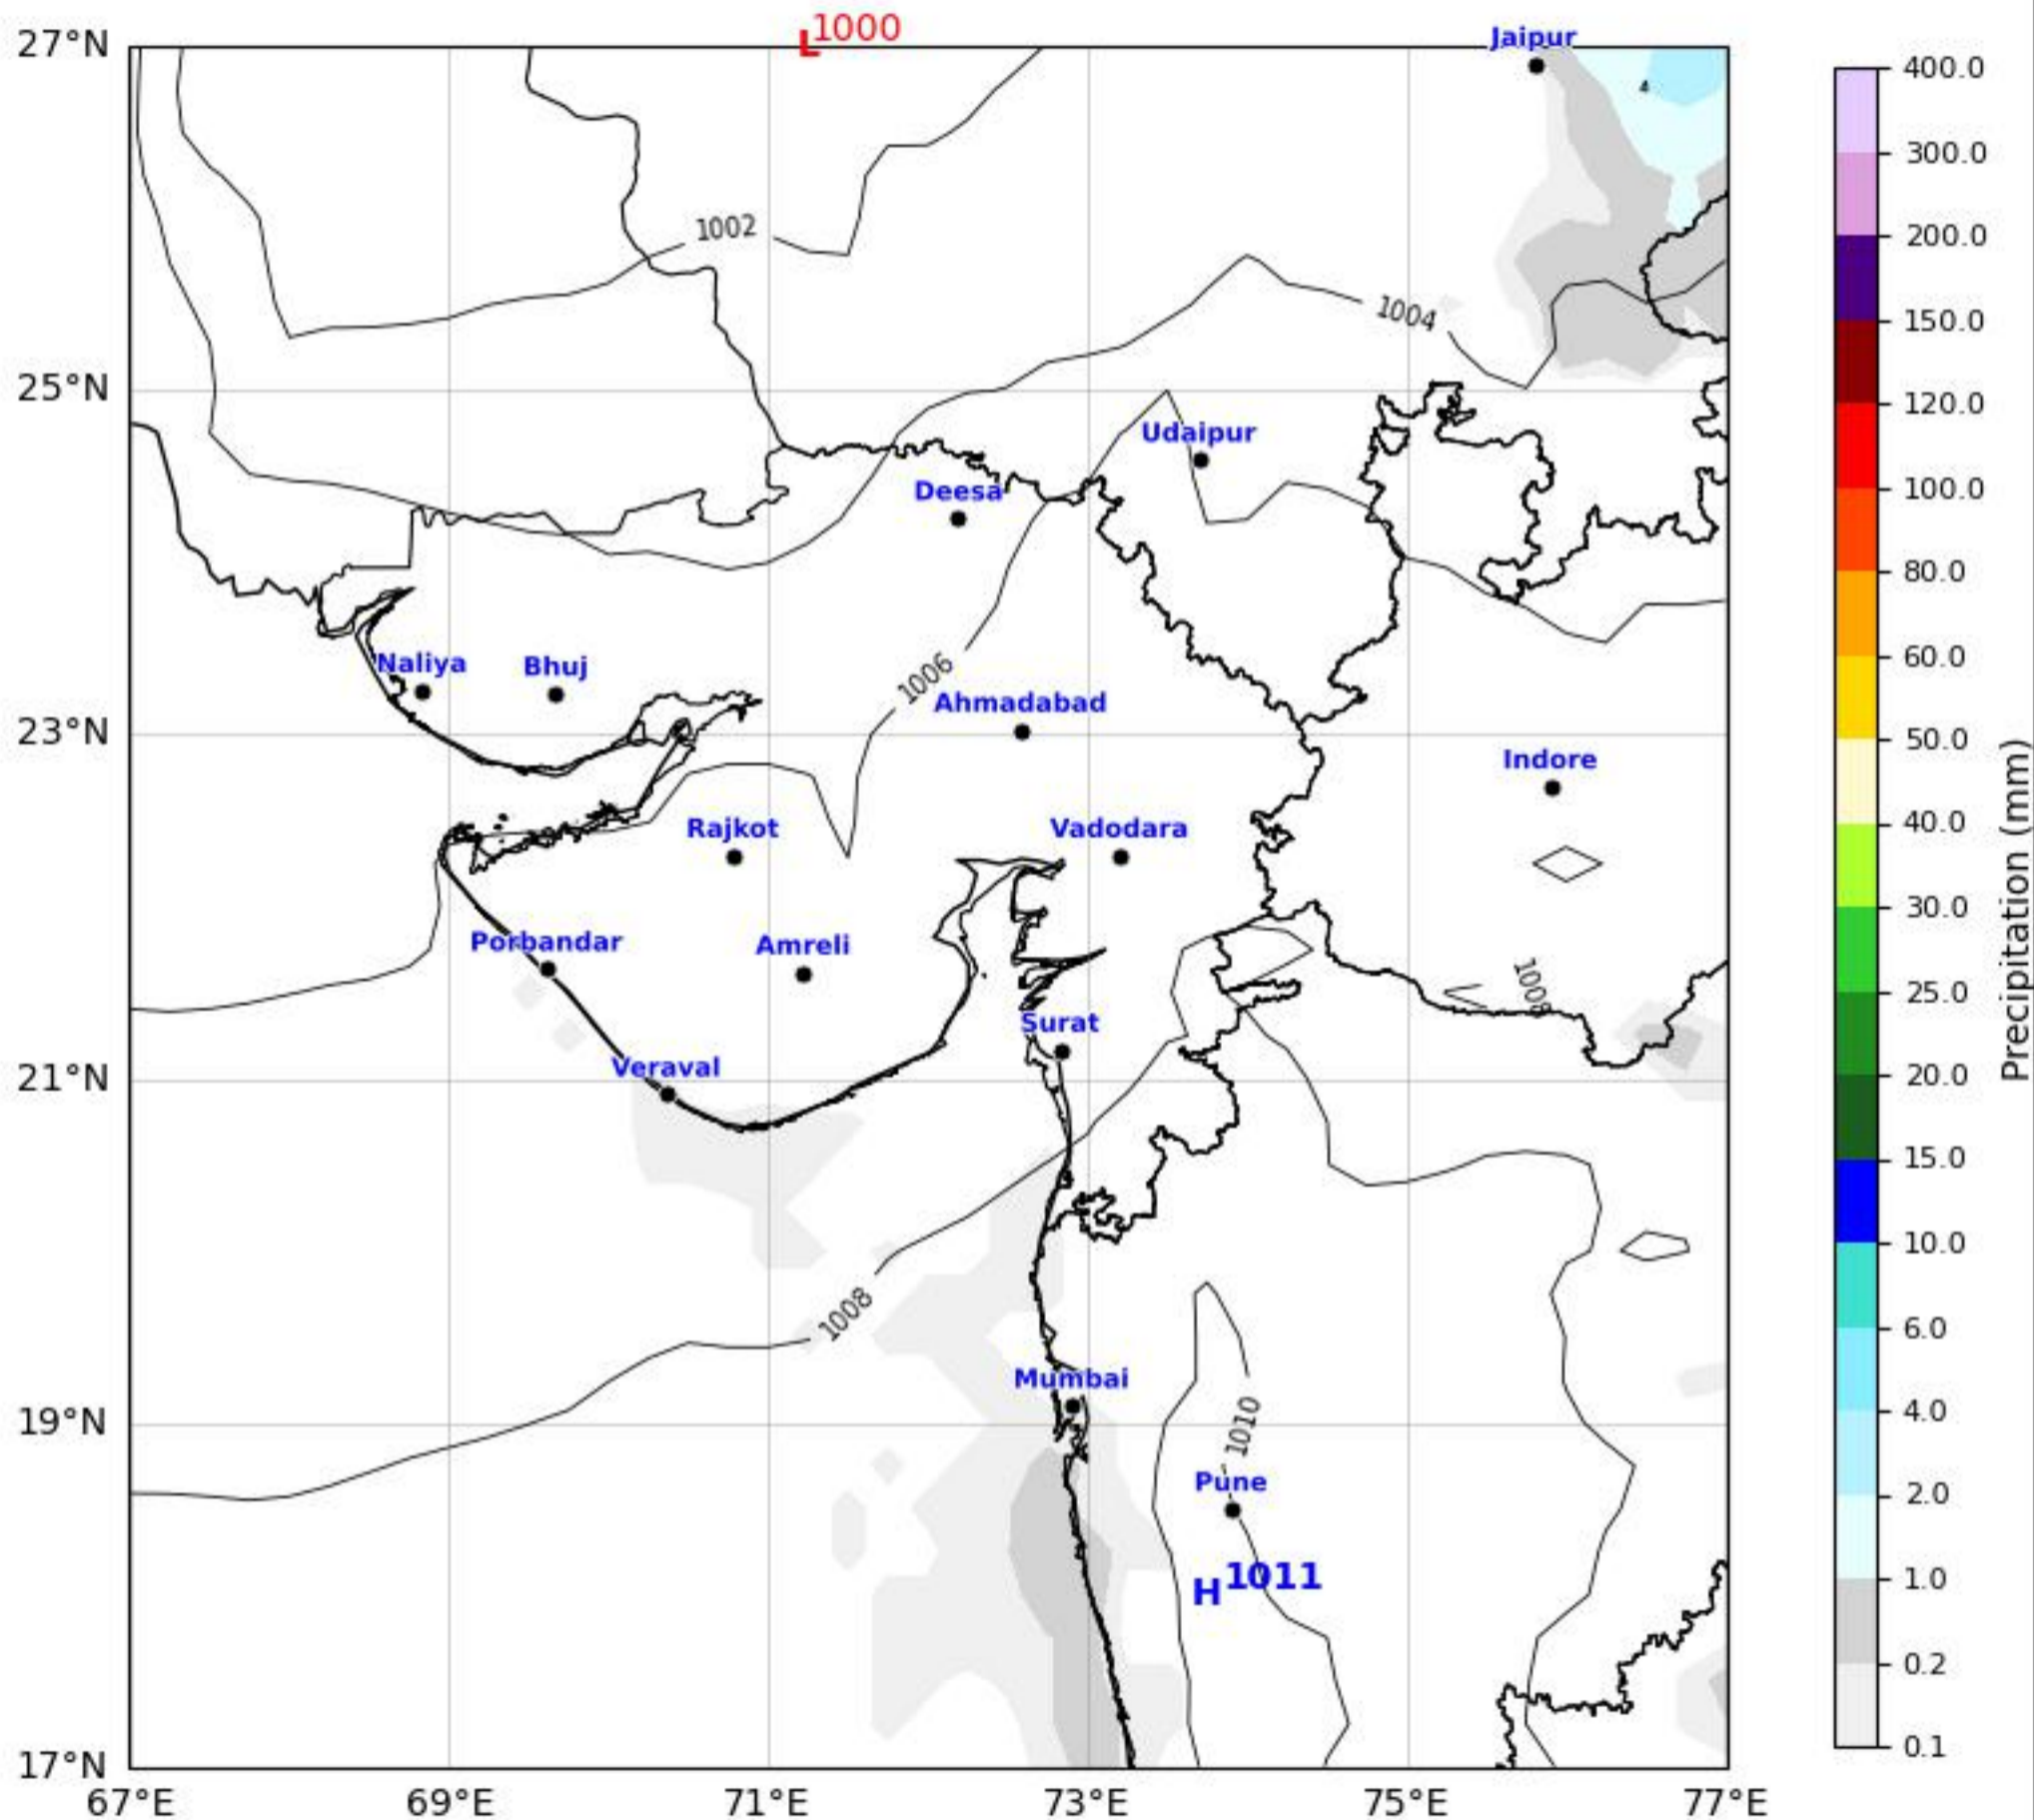

Daily Precipitation Forecast 264 Hours Gujarat & Surrounding Region

GFS run 23 Apr 2026 00Z valid for 04 May 2026 00Z

KOLA - West by gujaratweather.com - Data: NOMADS

KOLA: Kathiawar Ocean & Land Atmosphere - Experimental Mapping Mapping Platform

Disclaimer: The images provided by gujaratweather.com are experimental and for informational purposes only. They are not official forecasts. We do not guarantee the accuracy, timeliness, or completeness of these images, which may contain errors due to data download scripts or software limitations. For reliable weather forecasts, Please refer to official agencies such as Indian Meteorological Department or NOAA- NOMADS. The base map shown does not represent political boundaries.