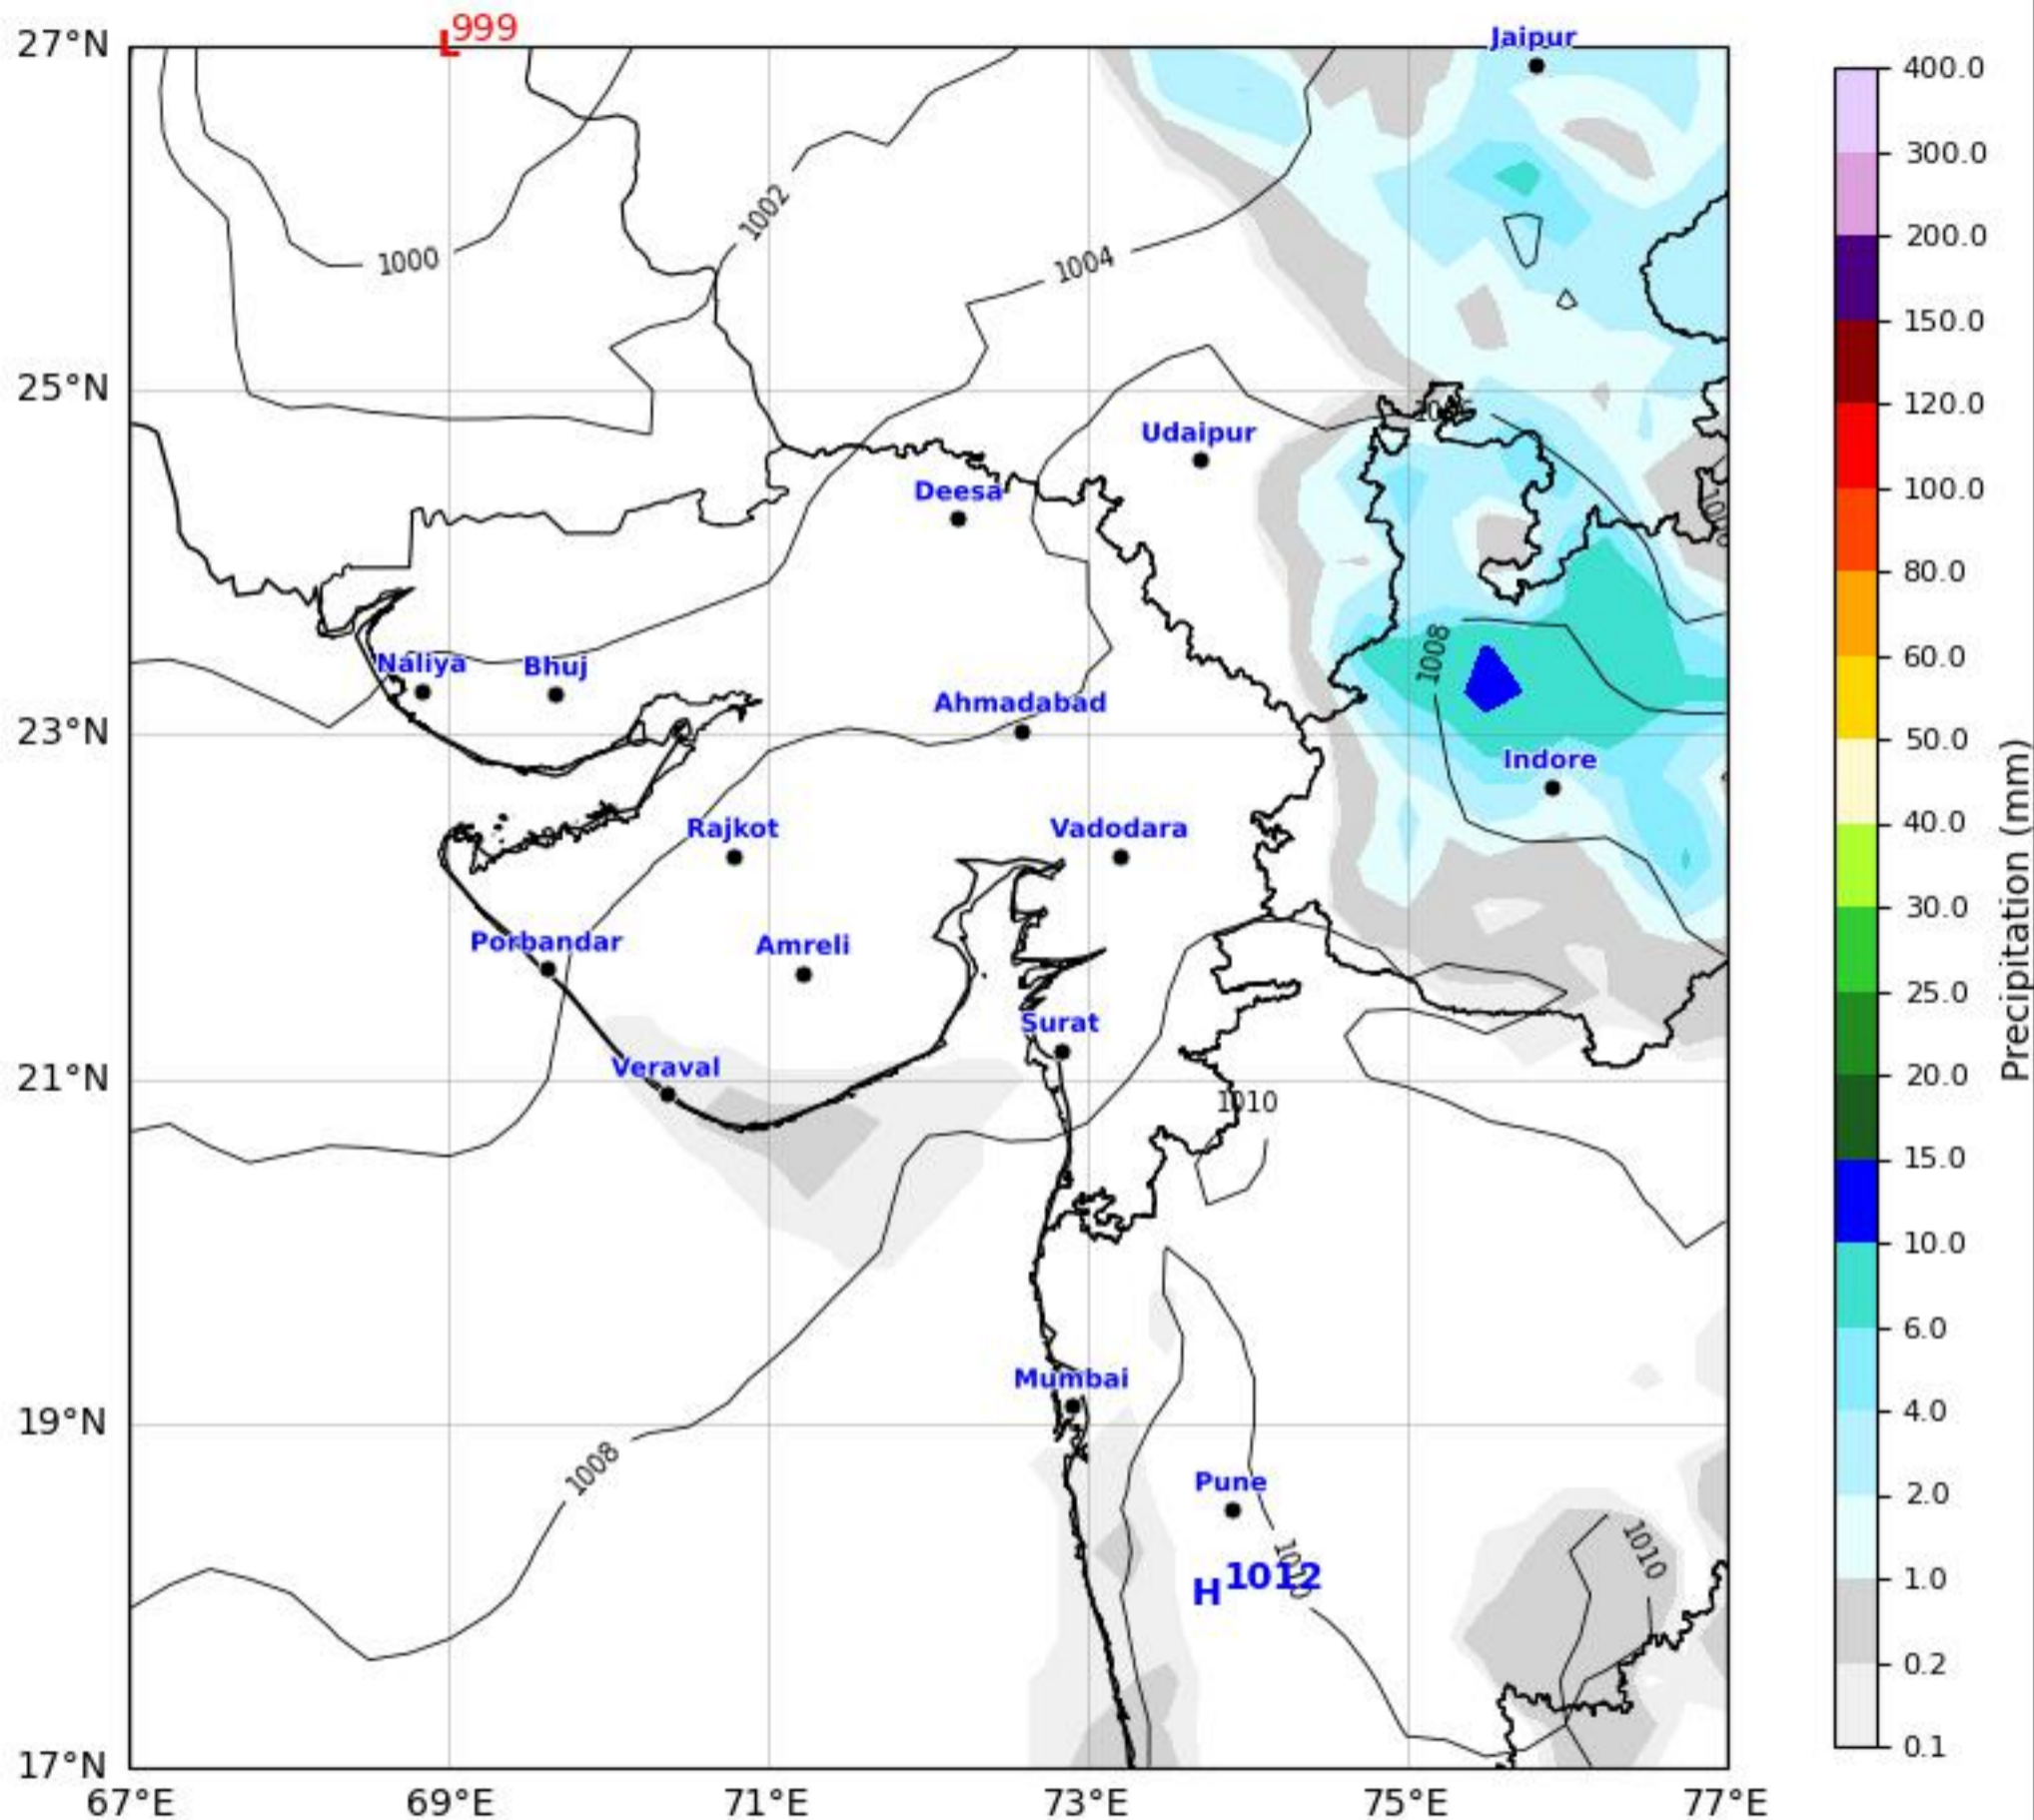

Daily Precipitation Forecast 192 Hours Gujarat & Surrounding Region

GFS run 23 Apr 2026 00Z valid for 01 May 2026 00Z

KOLA - West by gujaratweather.com - Data: NOMADS

KOLA: Kathiawar Ocean & Land Atmosphere - Experimental Mapping Mapping Platform