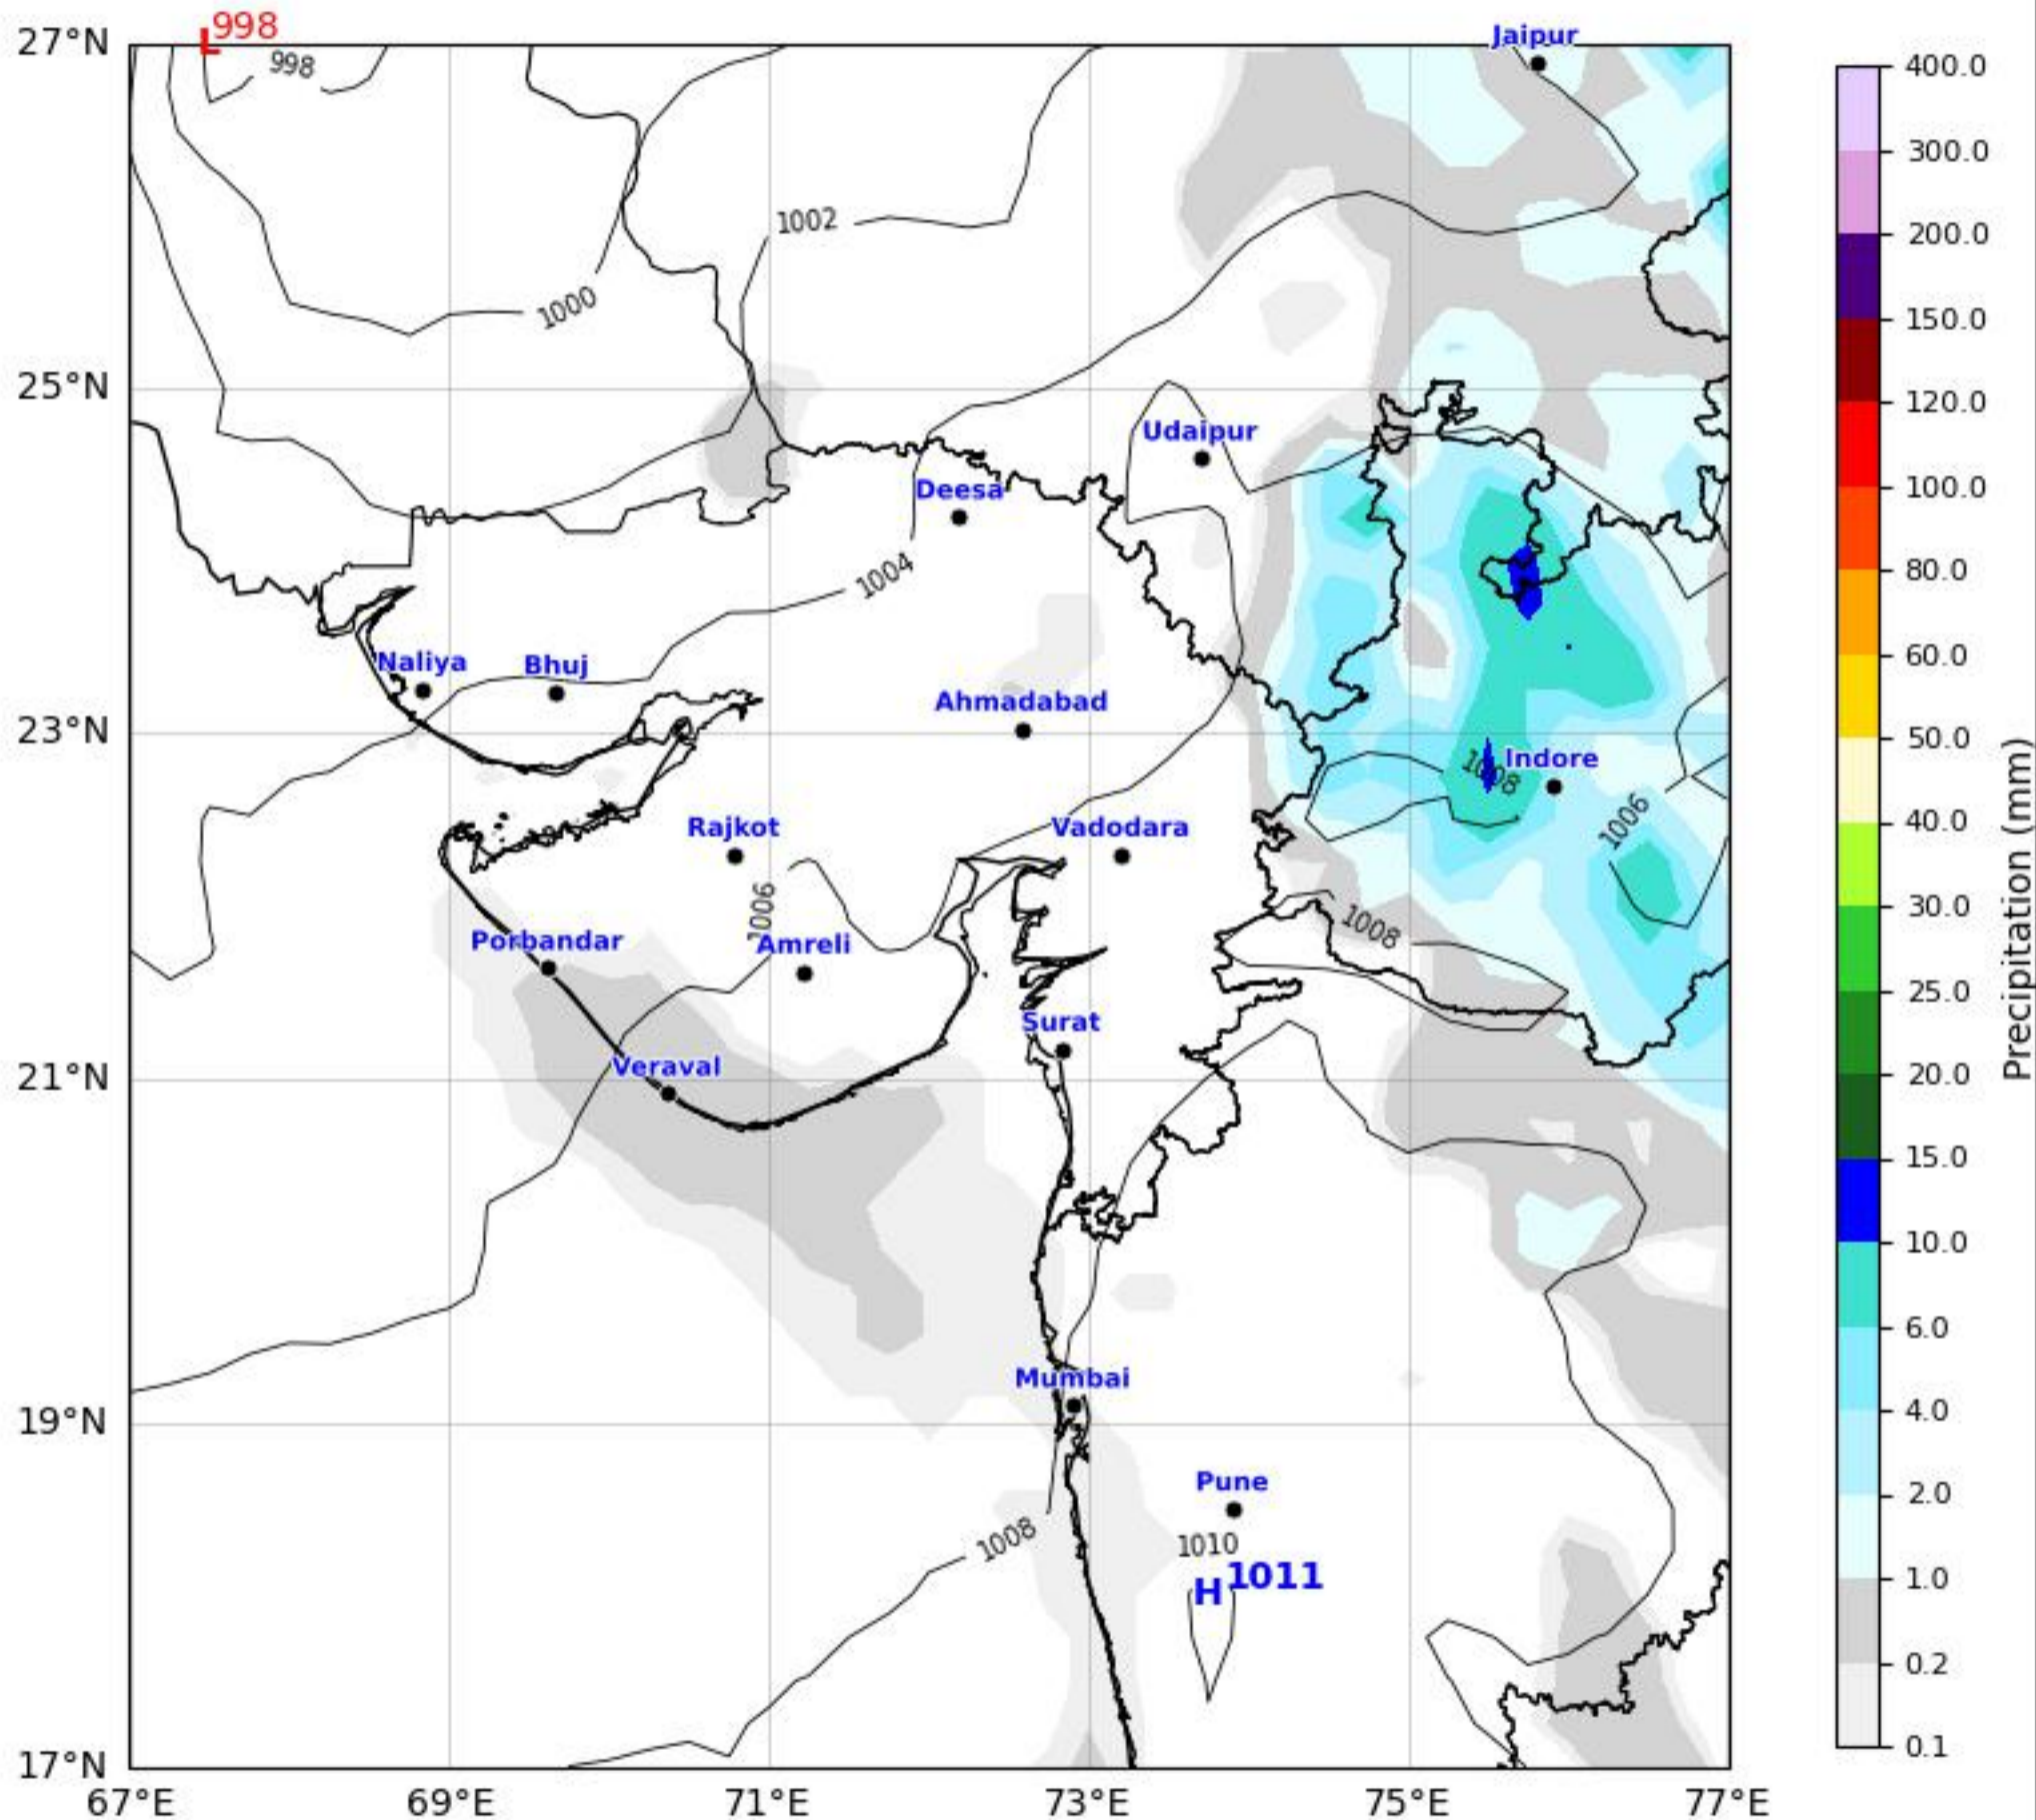

Daily Precipitation Forecast 216 Hours Gujarat & Surrounding Region

GFS run 23 Apr 2026 00Z valid for 02 May 2026 00Z

KOLA - West by gujaratweather.com - Data: NOMADS

KOLA: Kathiawar Ocean & Land Atmosphere - Experimental Mapping Mapping Platform

Disclaimer: The images provided by gujaratweather.com are experimental and for informational purposes only. They are not official forecasts. We do not guarantee the accuracy, timeliness, or completeness of these images, which may contain errors due to data download scripts or software limitations. For reliable weather forecasts, Please refer to official agencies such as Indian Meteorological Department or NOAA- NOMADS. The base map shown does not represent political boundaries.