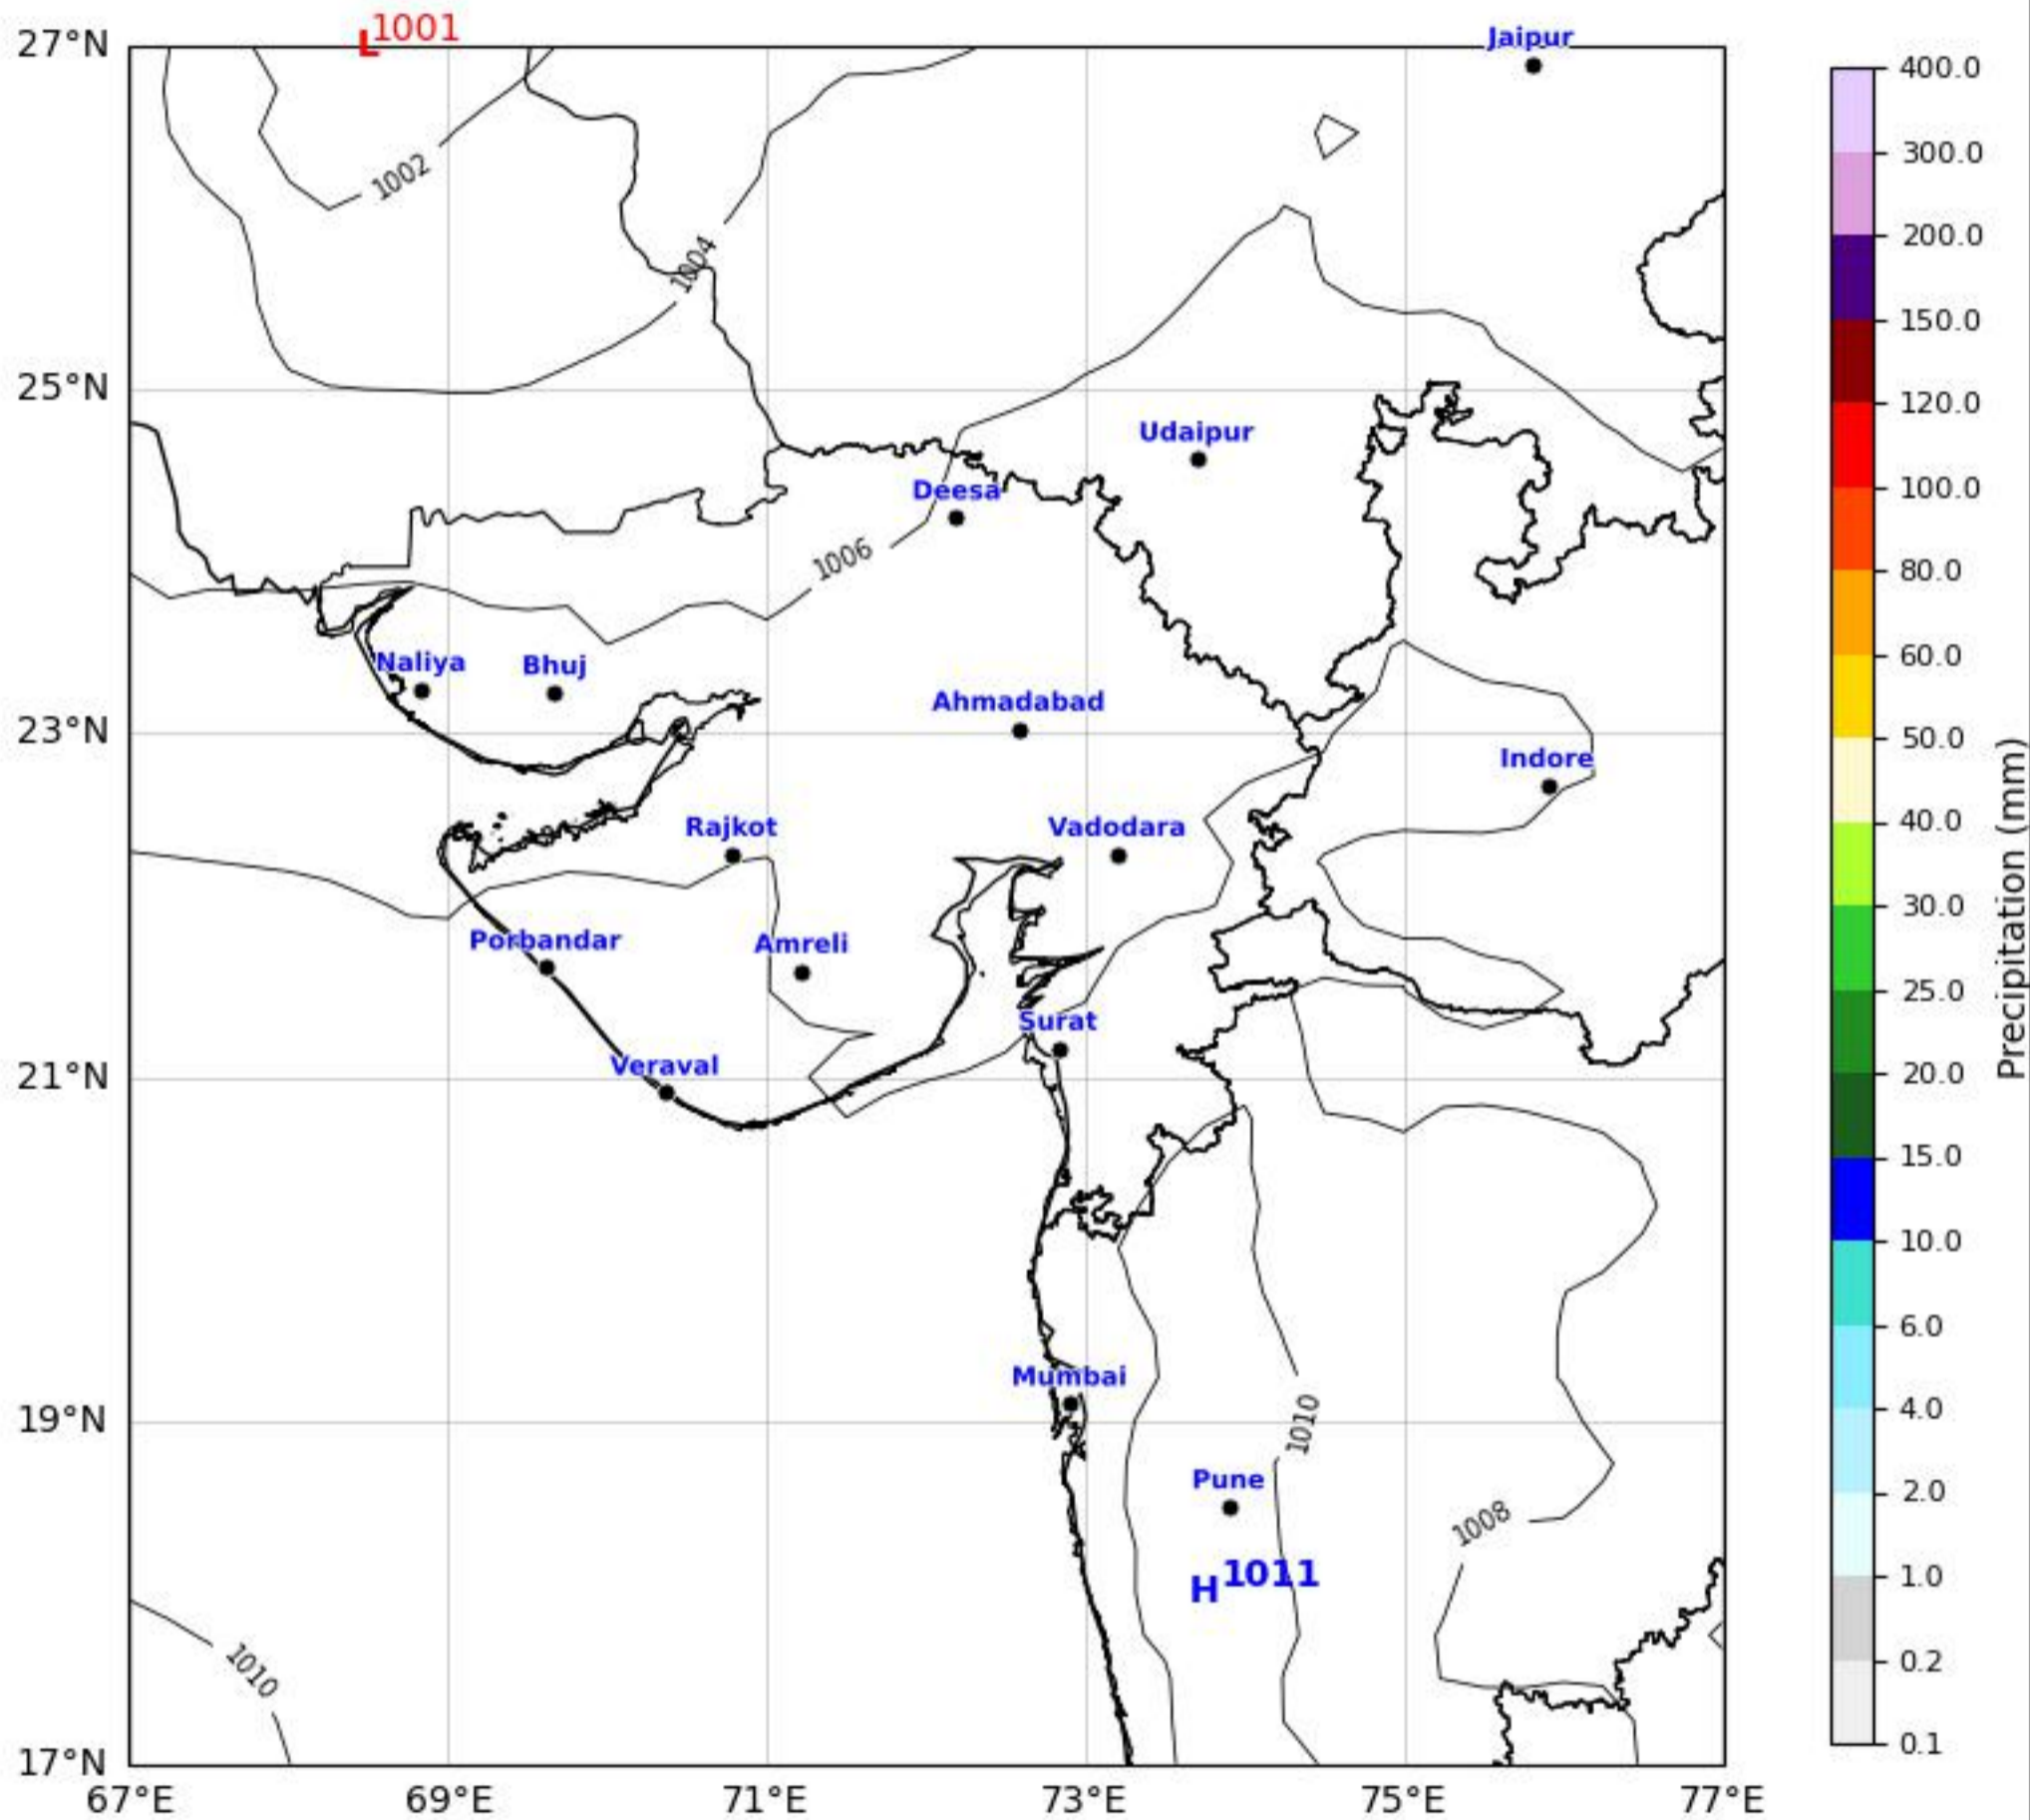

Daily Precipitation Forecast 144 Hours Gujarat & Surrounding Region

GFS run 08 Apr 2026 00Z valid for 14 Apr 2026 00Z

KOLA - West by gujaratweather.com - Data: NOMADS

KOLA: Kathiawar Ocean & Land Atmosphere - Experimental Mapping Mapping Platform

Disclaimer: The images provided by gujaratweather.com are experimental and for informational purposes only. They are not official forecasts. We do not guarantee the accuracy, timeliness, or completeness of these images, which may contain errors due to data download scripts or software limitations. For reliable weather forecasts, Please refer to official agencies such as Indian Meteorological Department or NOAA- NOMADS. The base map shown does not represent political boundaries.