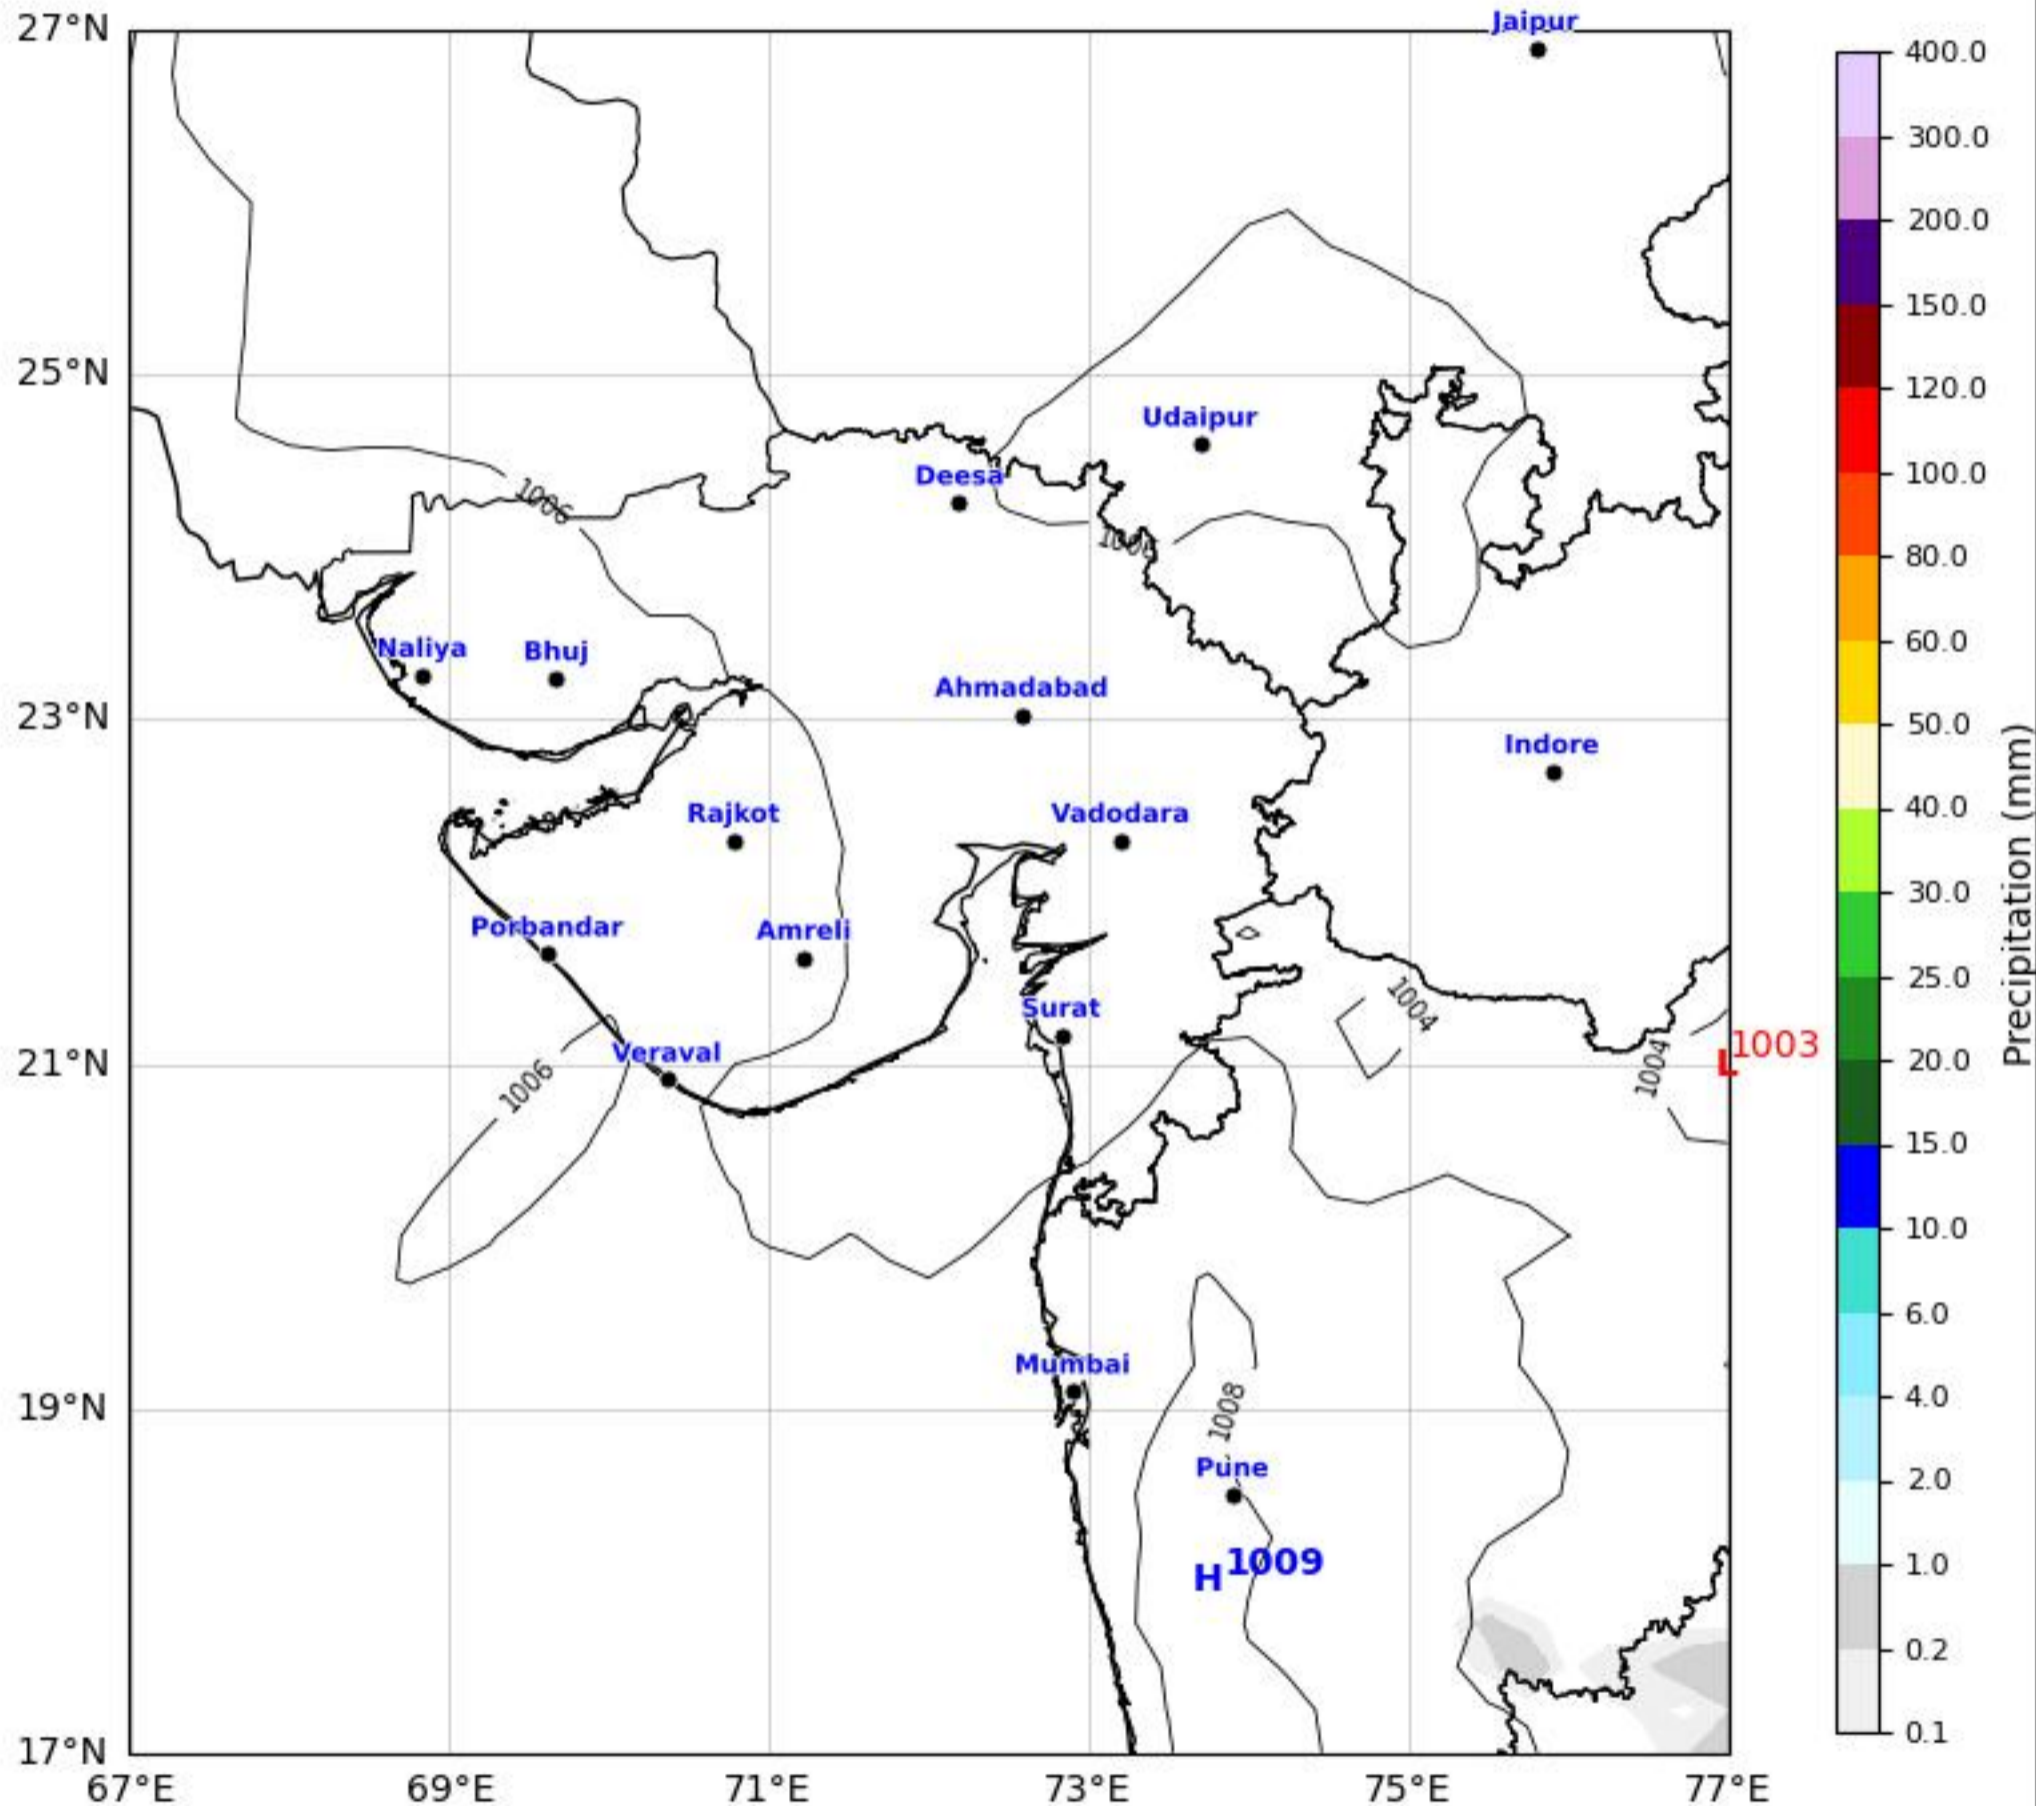

Daily Precipitation Forecast 312 Hours Gujarat & Surrounding Region

GFS run 08 Apr 2026 00Z valid for 21 Apr 2026 00Z

KOLA - West by gujaratweather.com - Data: NOMADS

KOLA: Kathiawar Ocean & Land Atmosphere - Experimental Mapping Mapping Platform

Disclaimer: The images provided by gujaratweather.com are experimental and for informational purposes only. They are not official forecasts. We do not guarantee the accuracy, timeliness, or completeness of these images, which may contain errors due to data download scripts or software limitations. For reliable weather forecasts, Please refer to official agencies such as Indian Meteorological Department or NOAA- NOMADS. The base map shown does not represent political boundaries.