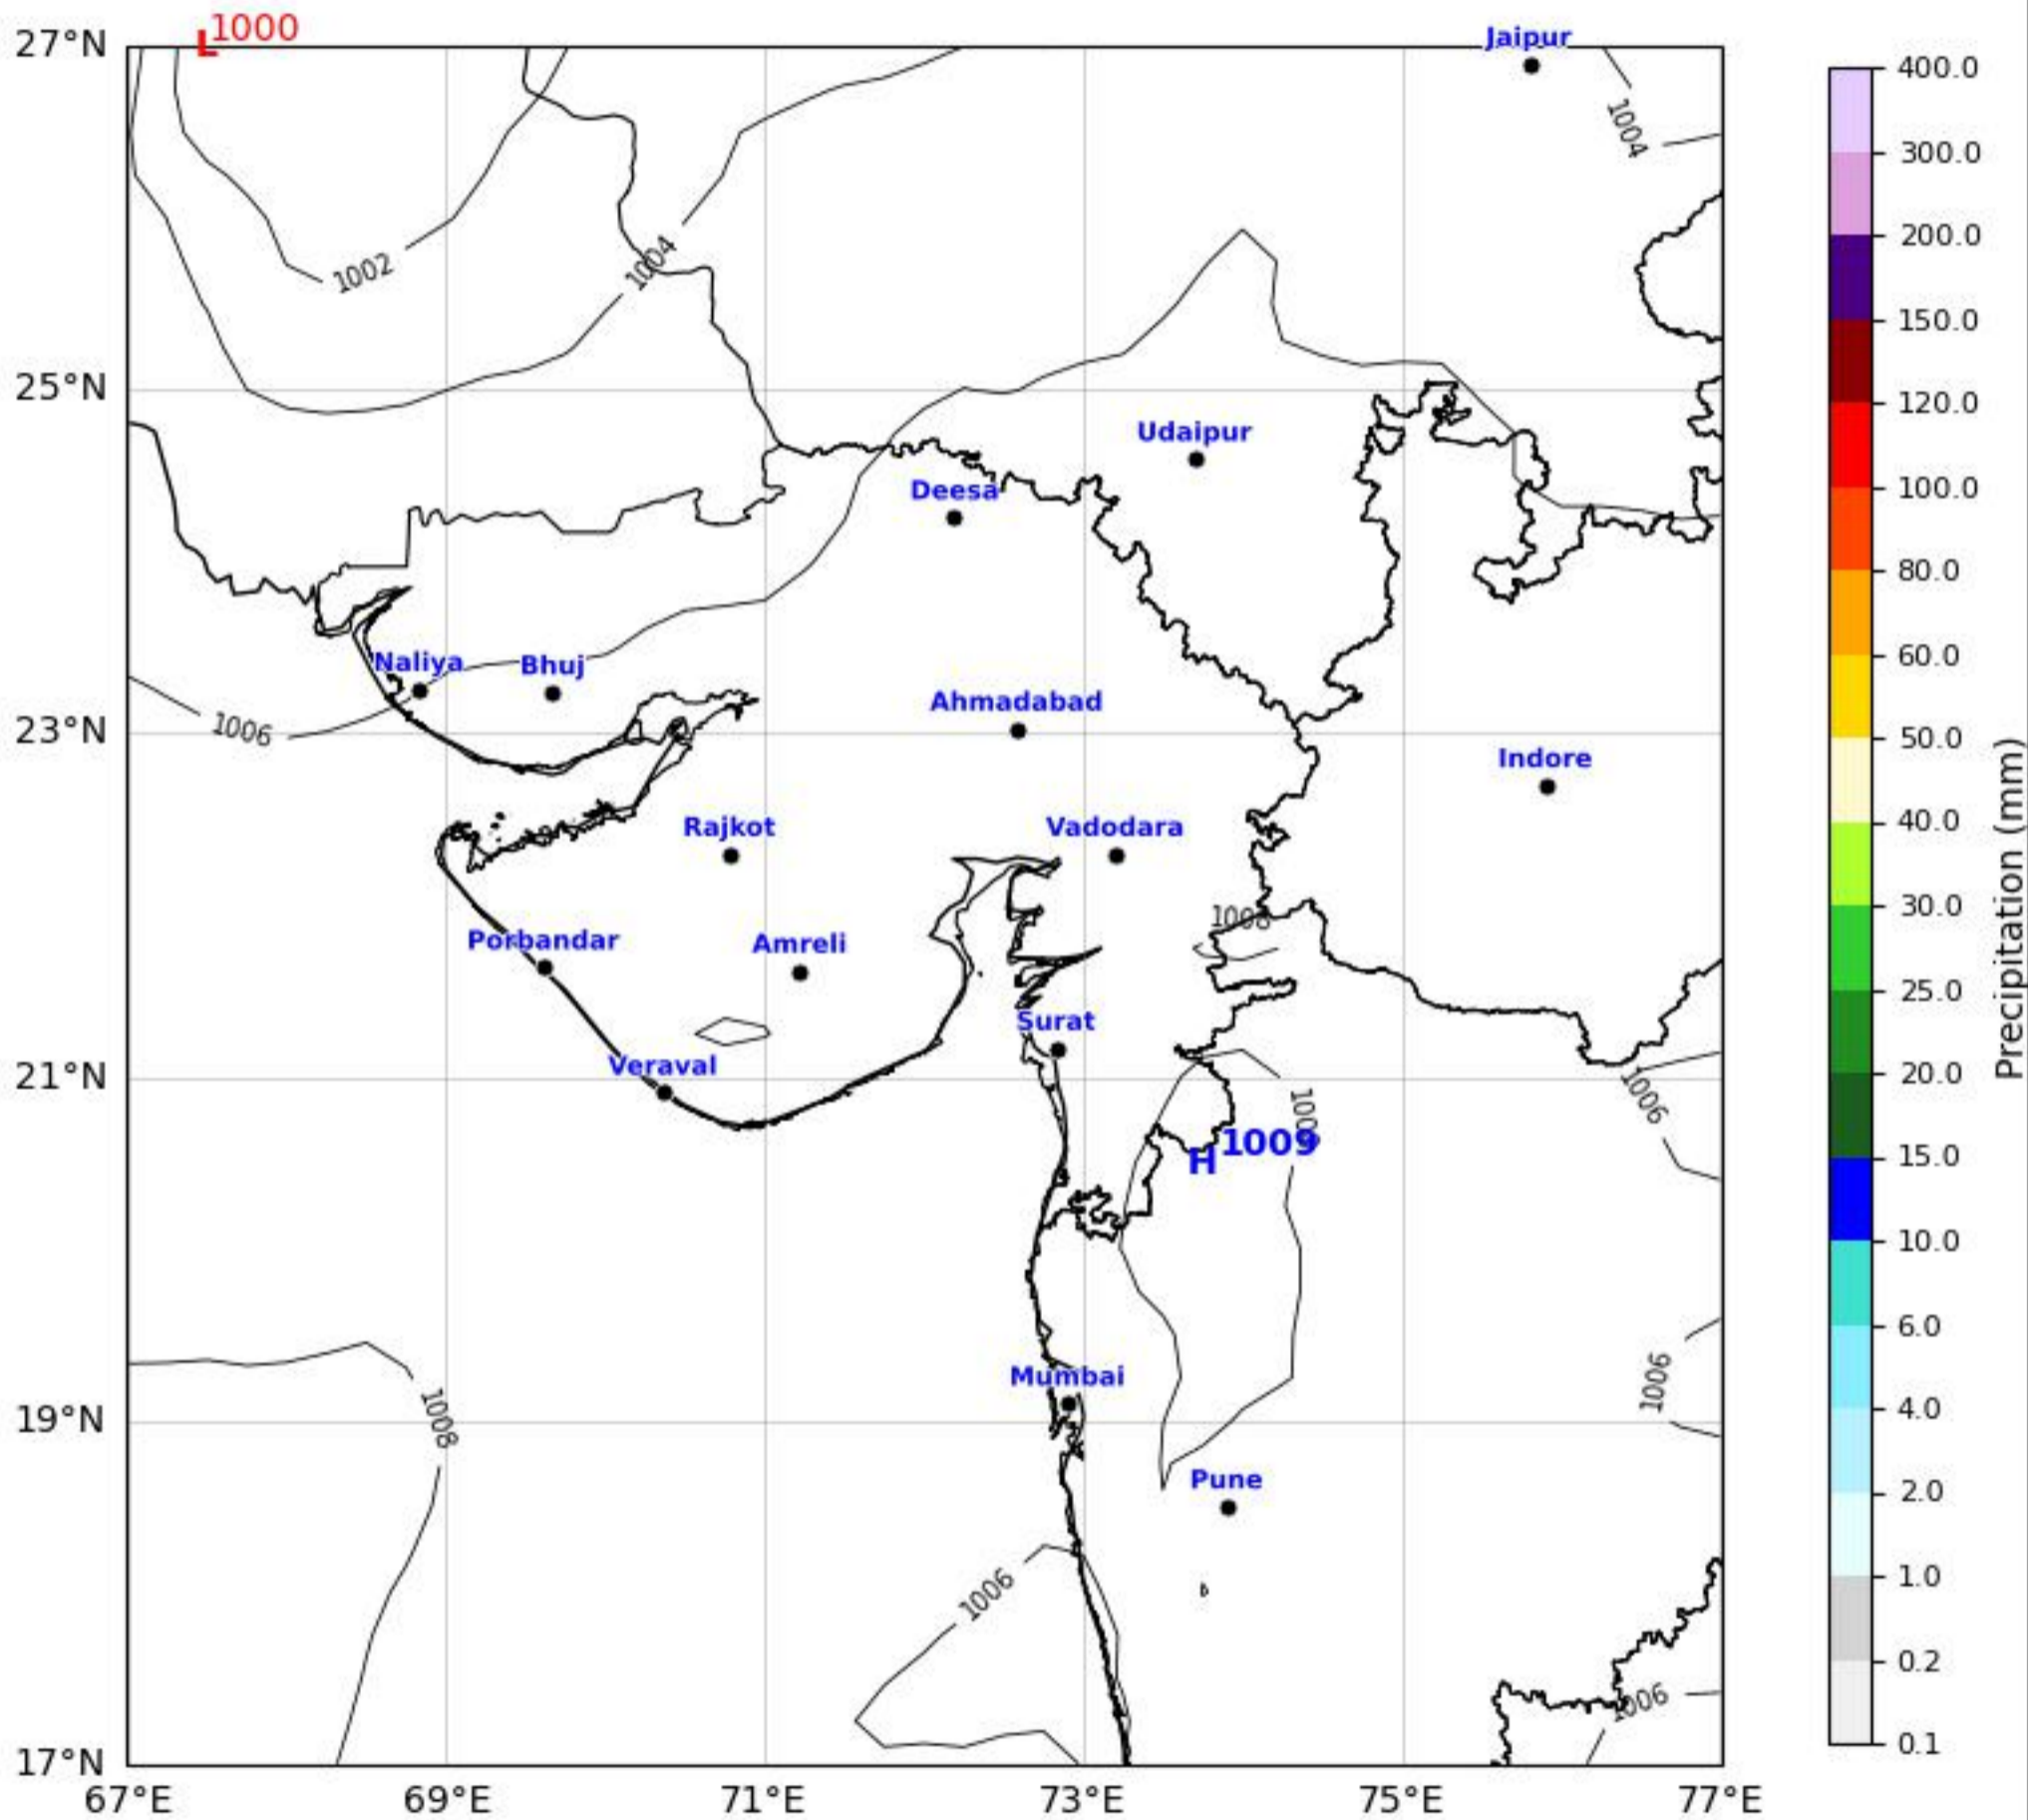

Daily Precipitation Forecast 192 Hours Gujarat & Surrounding Region

GFS run 08 Apr 2026 00Z valid for 16 Apr 2026 00Z

KOLA - West by gujaratweather.com - Data: NOMADS

KOLA: Kathiawar Ocean & Land Atmosphere - Experimental Mapping Mapping Platform

Disclaimer: The images provided by gujaratweather.com are experimental and for informational purposes only. They are not official forecasts. We do not guarantee the accuracy, timeliness, or completeness of these images, which may contain errors due to data download scripts or software limitations. For reliable weather forecasts, Please refer to official agencies such as Indian Meteorological Department or NOAA- NOMADS. The base map shown does not represent political boundaries.