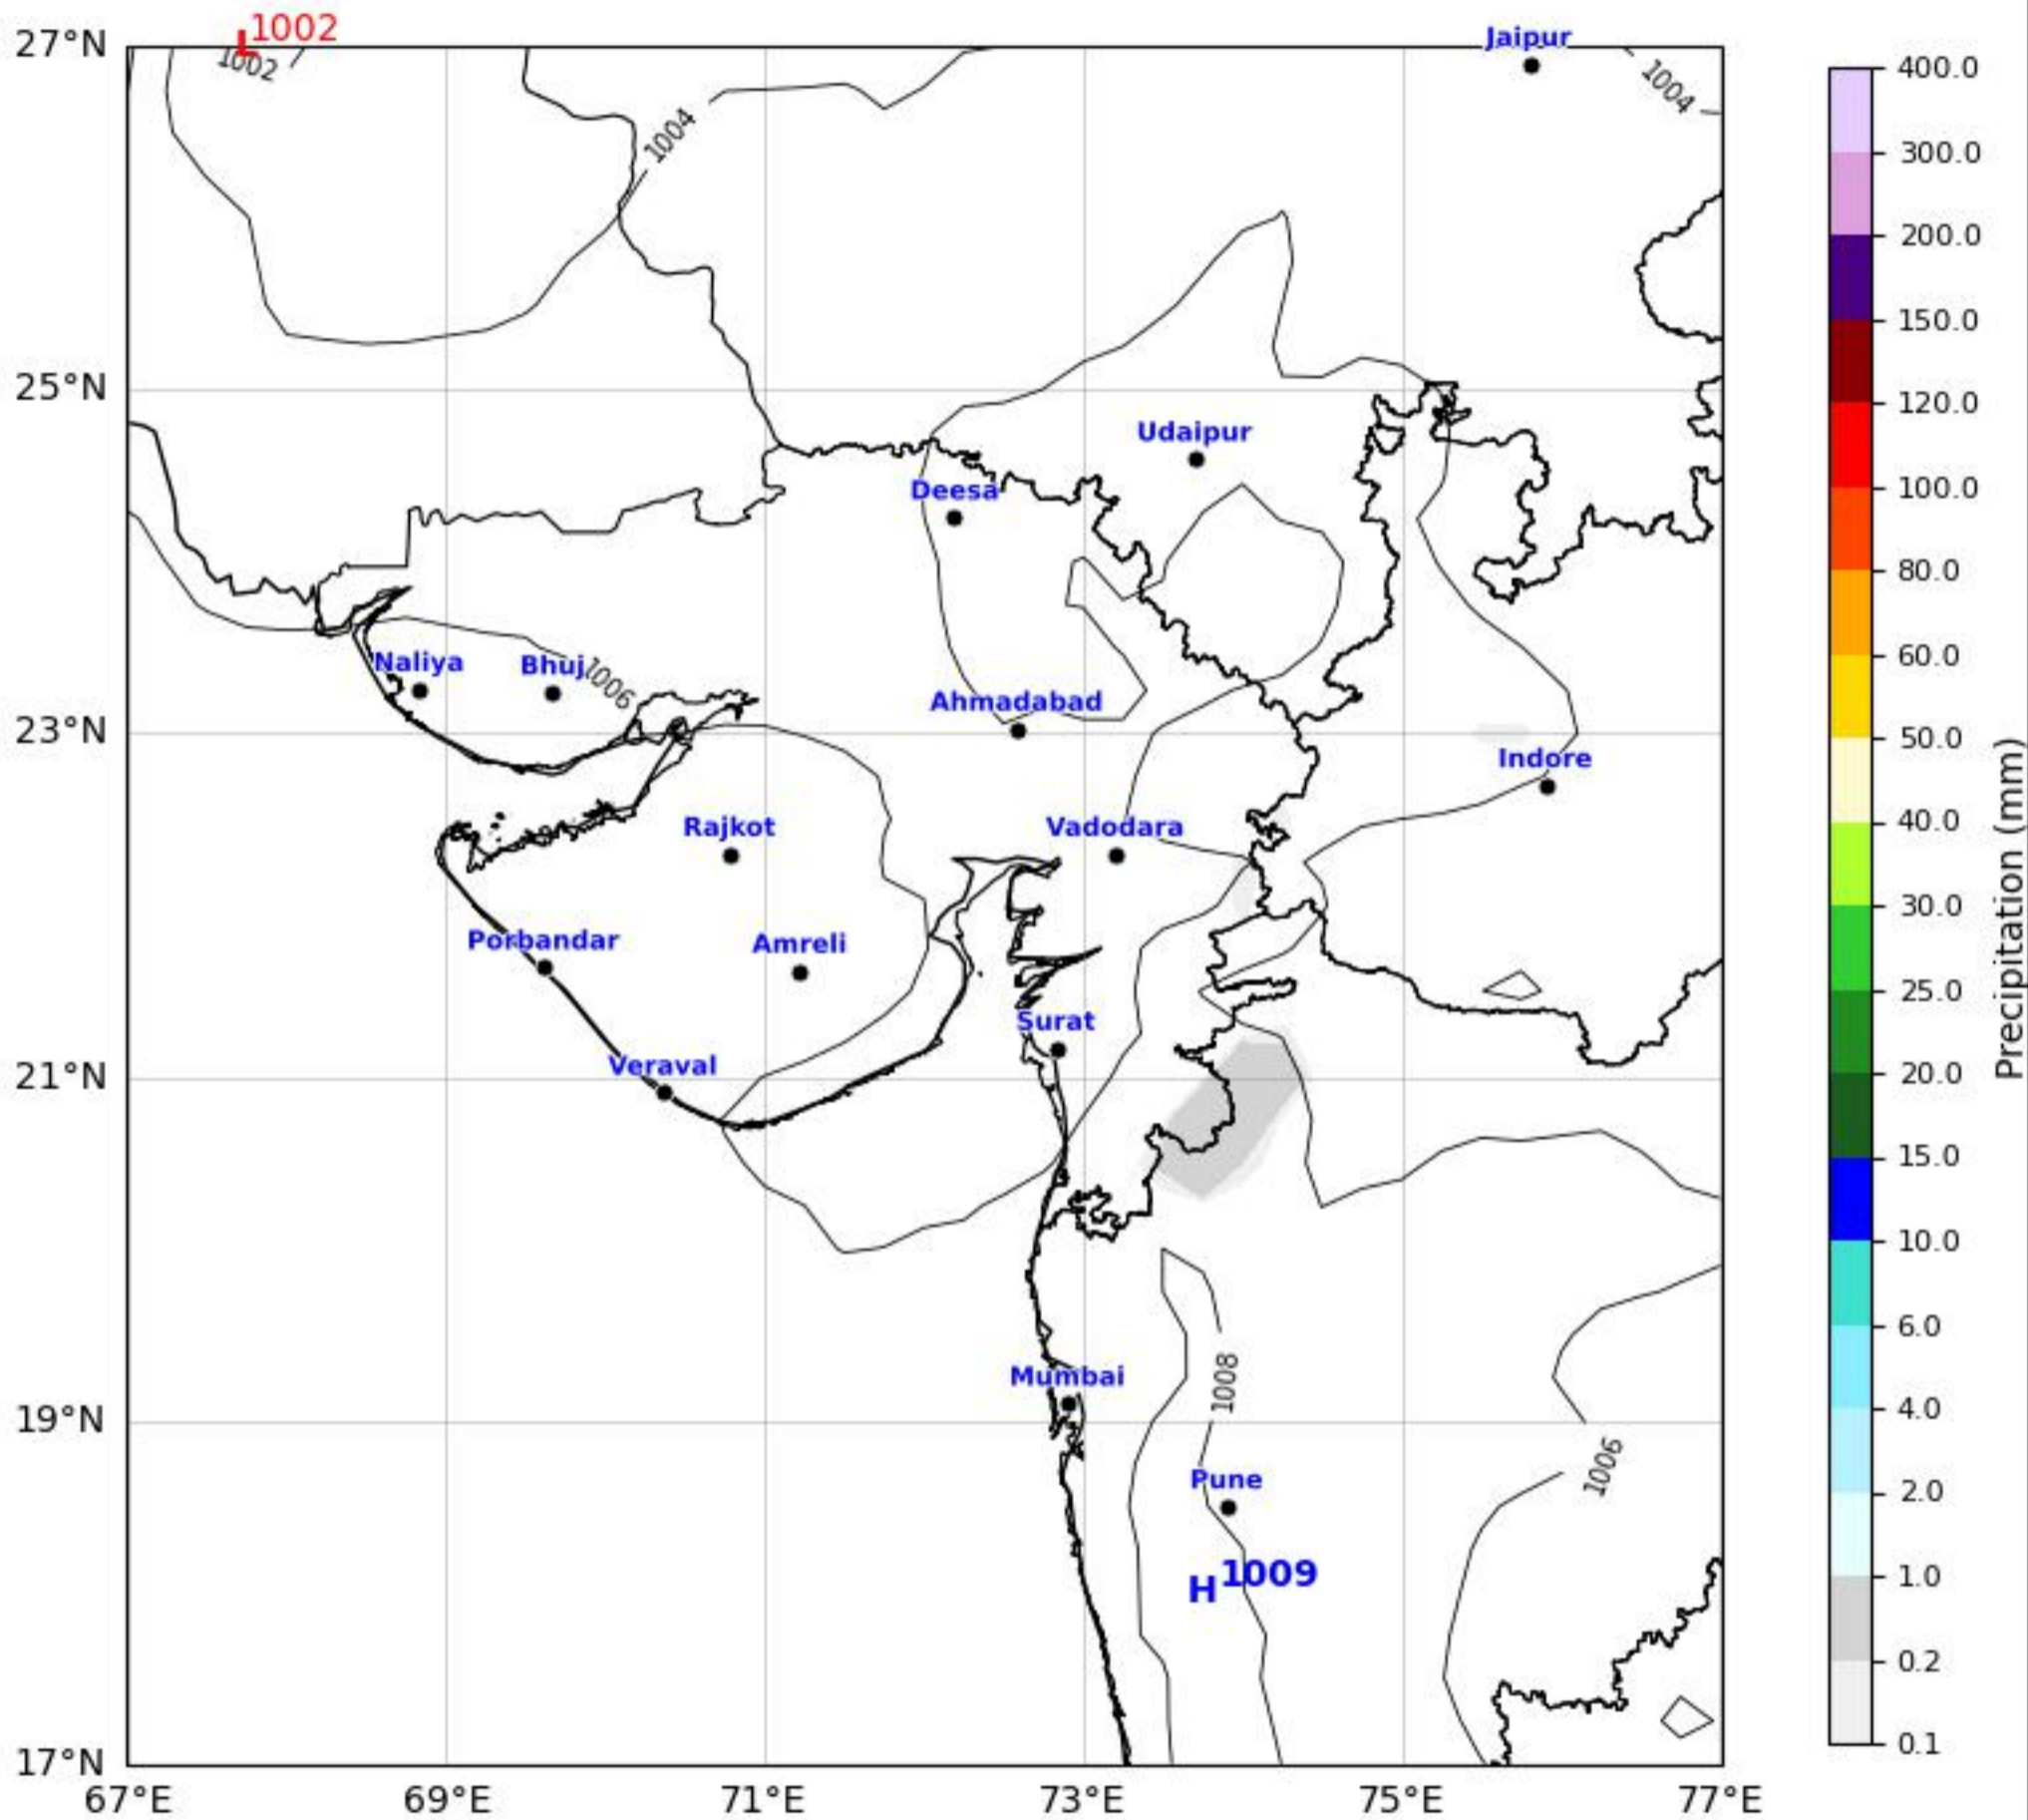

Daily Precipitation Forecast 336 Hours Gujarat & Surrounding Region

GFS run 08 Apr 2026 00Z valid for 22 Apr 2026 00Z

KOLA - West by gujaratweather.com - Data: NOMADS

KOLA: Kathiawar Ocean & Land Atmosphere - Experimental Mapping Mapping Platform

Disclaimer: The images provided by gujaratweather.com are experimental and for informational purposes only. They are not official forecasts. We do not guarantee the accuracy, timeliness, or completeness of these images, which may contain errors due to data download scripts or software limitations. For reliable weather forecasts, Please refer to official agencies such as Indian Meteorological Department or NOAA- NOMADS. The base map shown does not represent political boundaries.