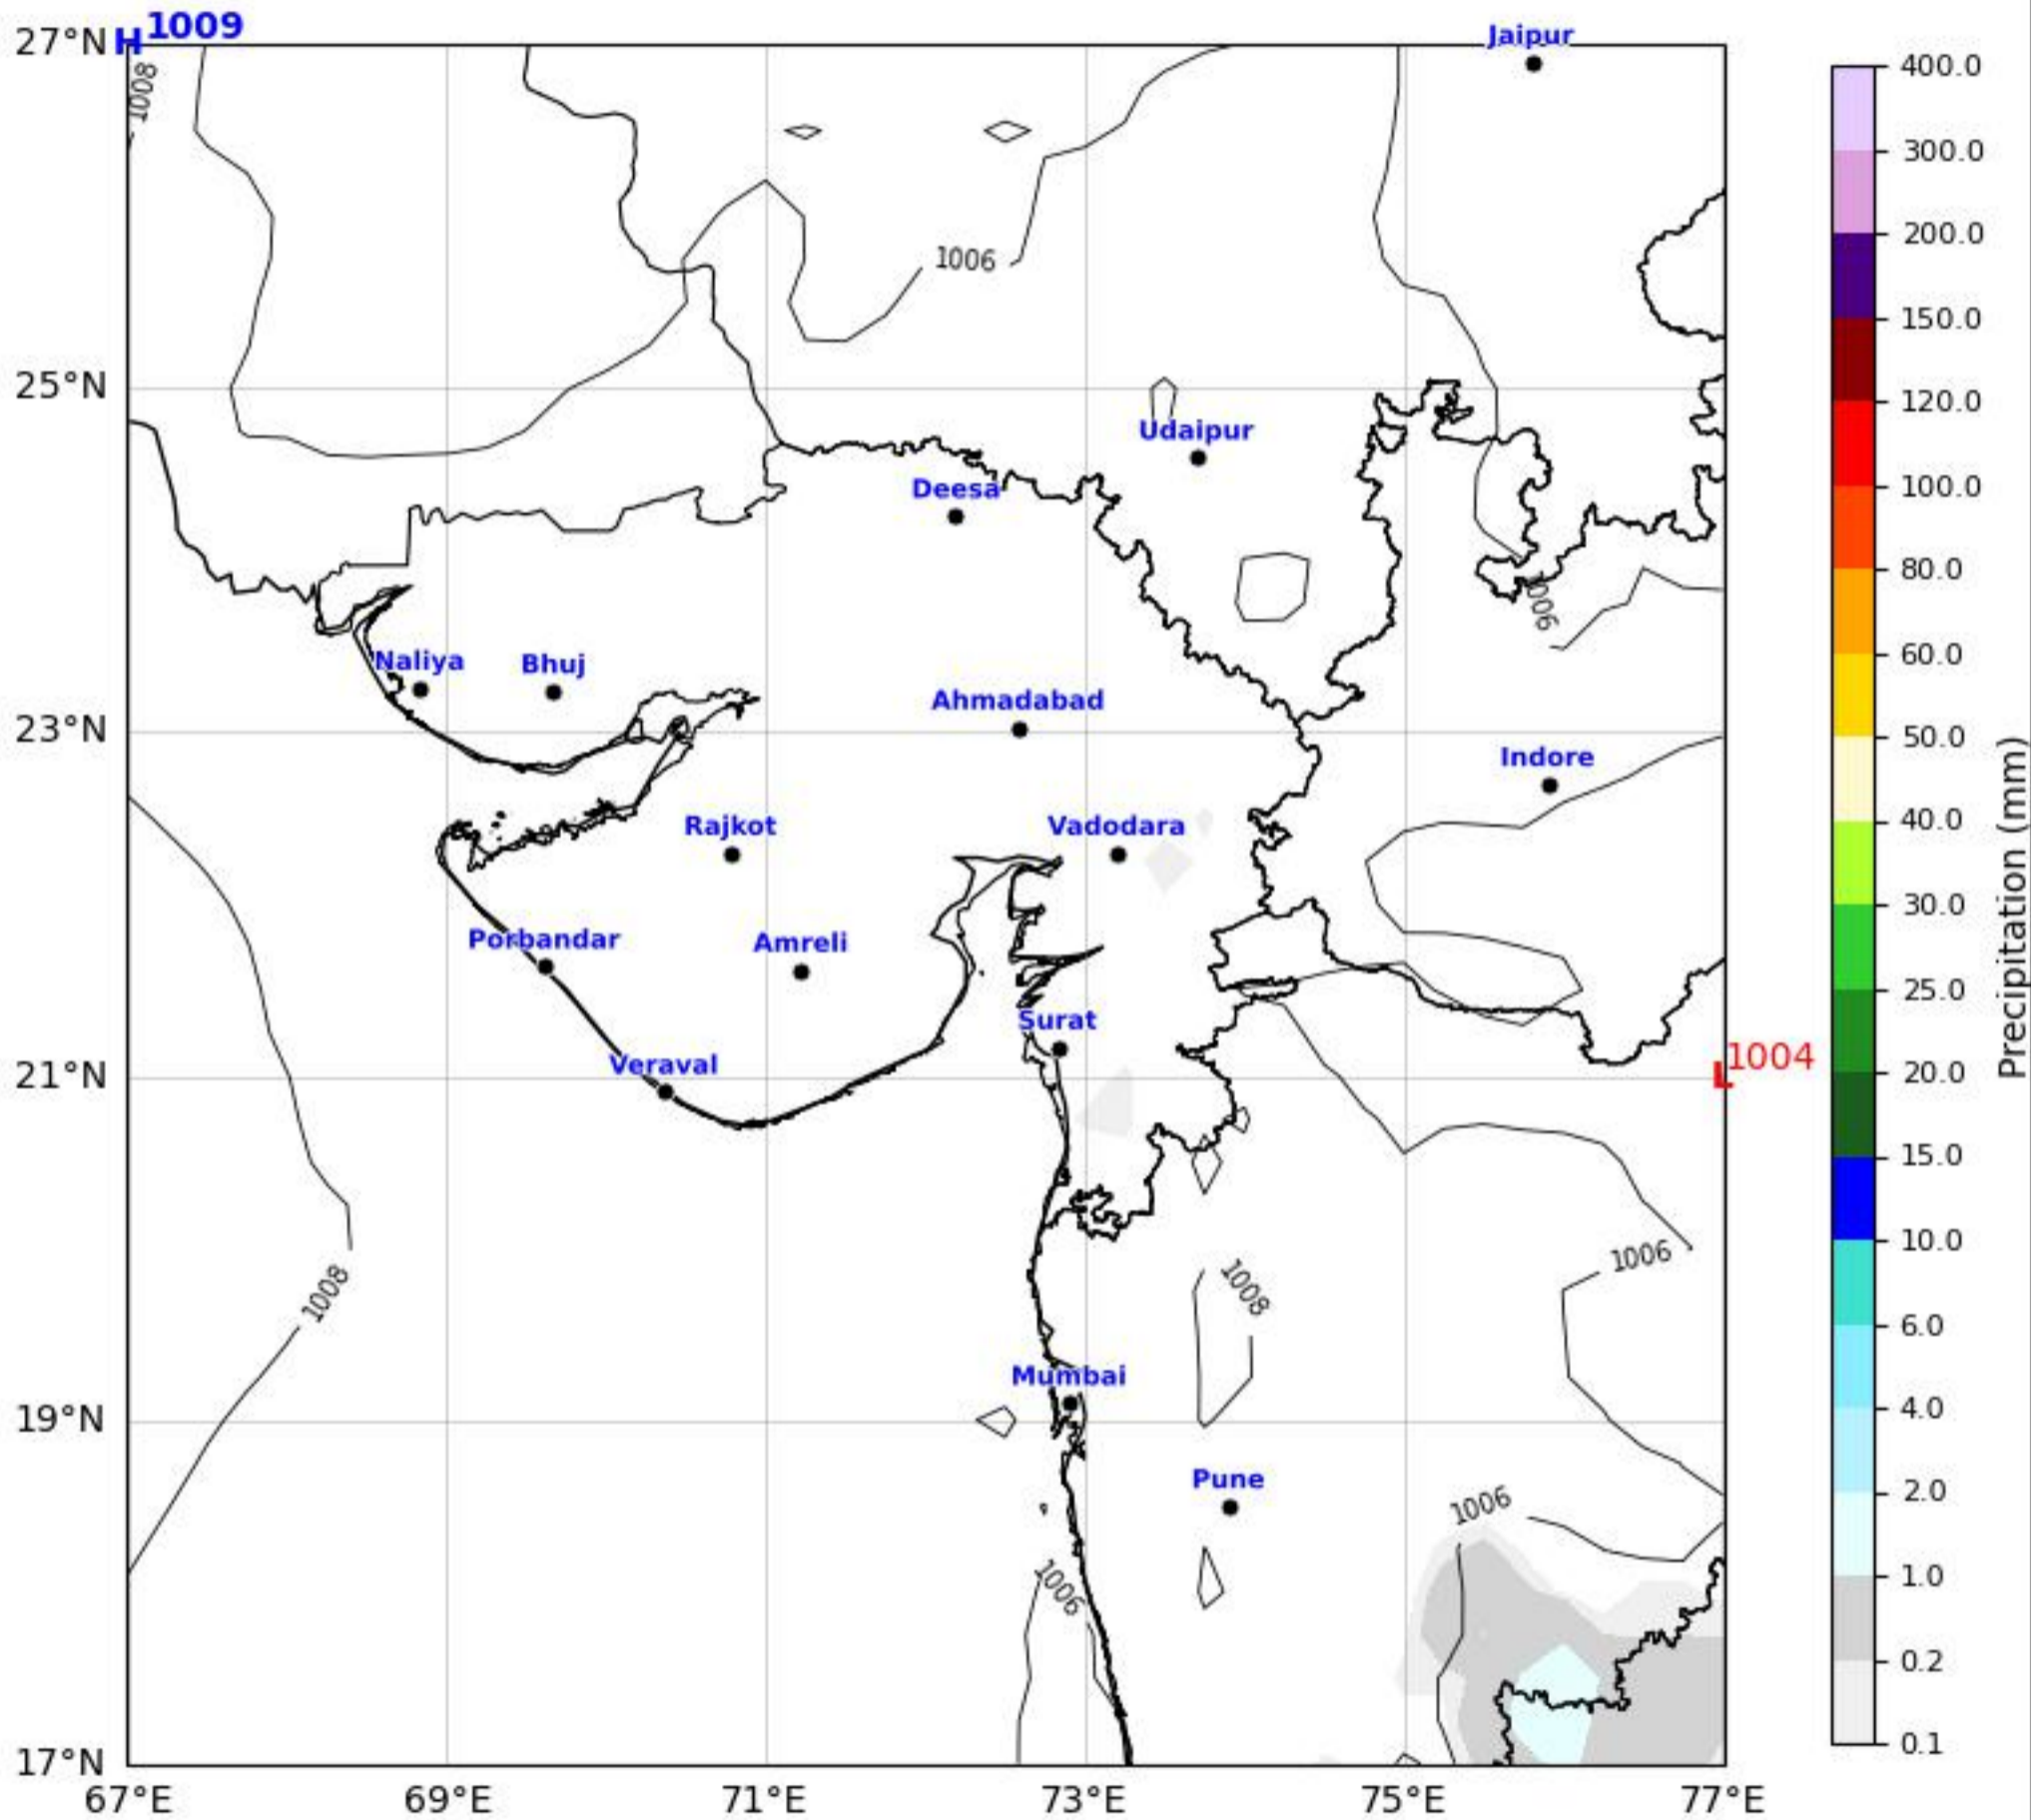

Daily Precipitation Forecast 264 Hours Gujarat & Surrounding Region

GFS run 08 Apr 2026 00Z valid for 19 Apr 2026 00Z

KOLA - West by gujaratweather.com - Data: NOMADS

KOLA: Kathiawar Ocean & Land Atmosphere - Experimental Mapping Mapping Platform

Disclaimer: The images provided by gujaratweather.com are experimental and for informational purposes only. They are not official forecasts. We do not guarantee the accuracy, timeliness, or completeness of these images, which may contain errors due to data download scripts or software limitations. For reliable weather forecasts, Please refer to official agencies such as Indian Meteorological Department or NOAA- NOMADS. The base map shown does not represent political boundaries.