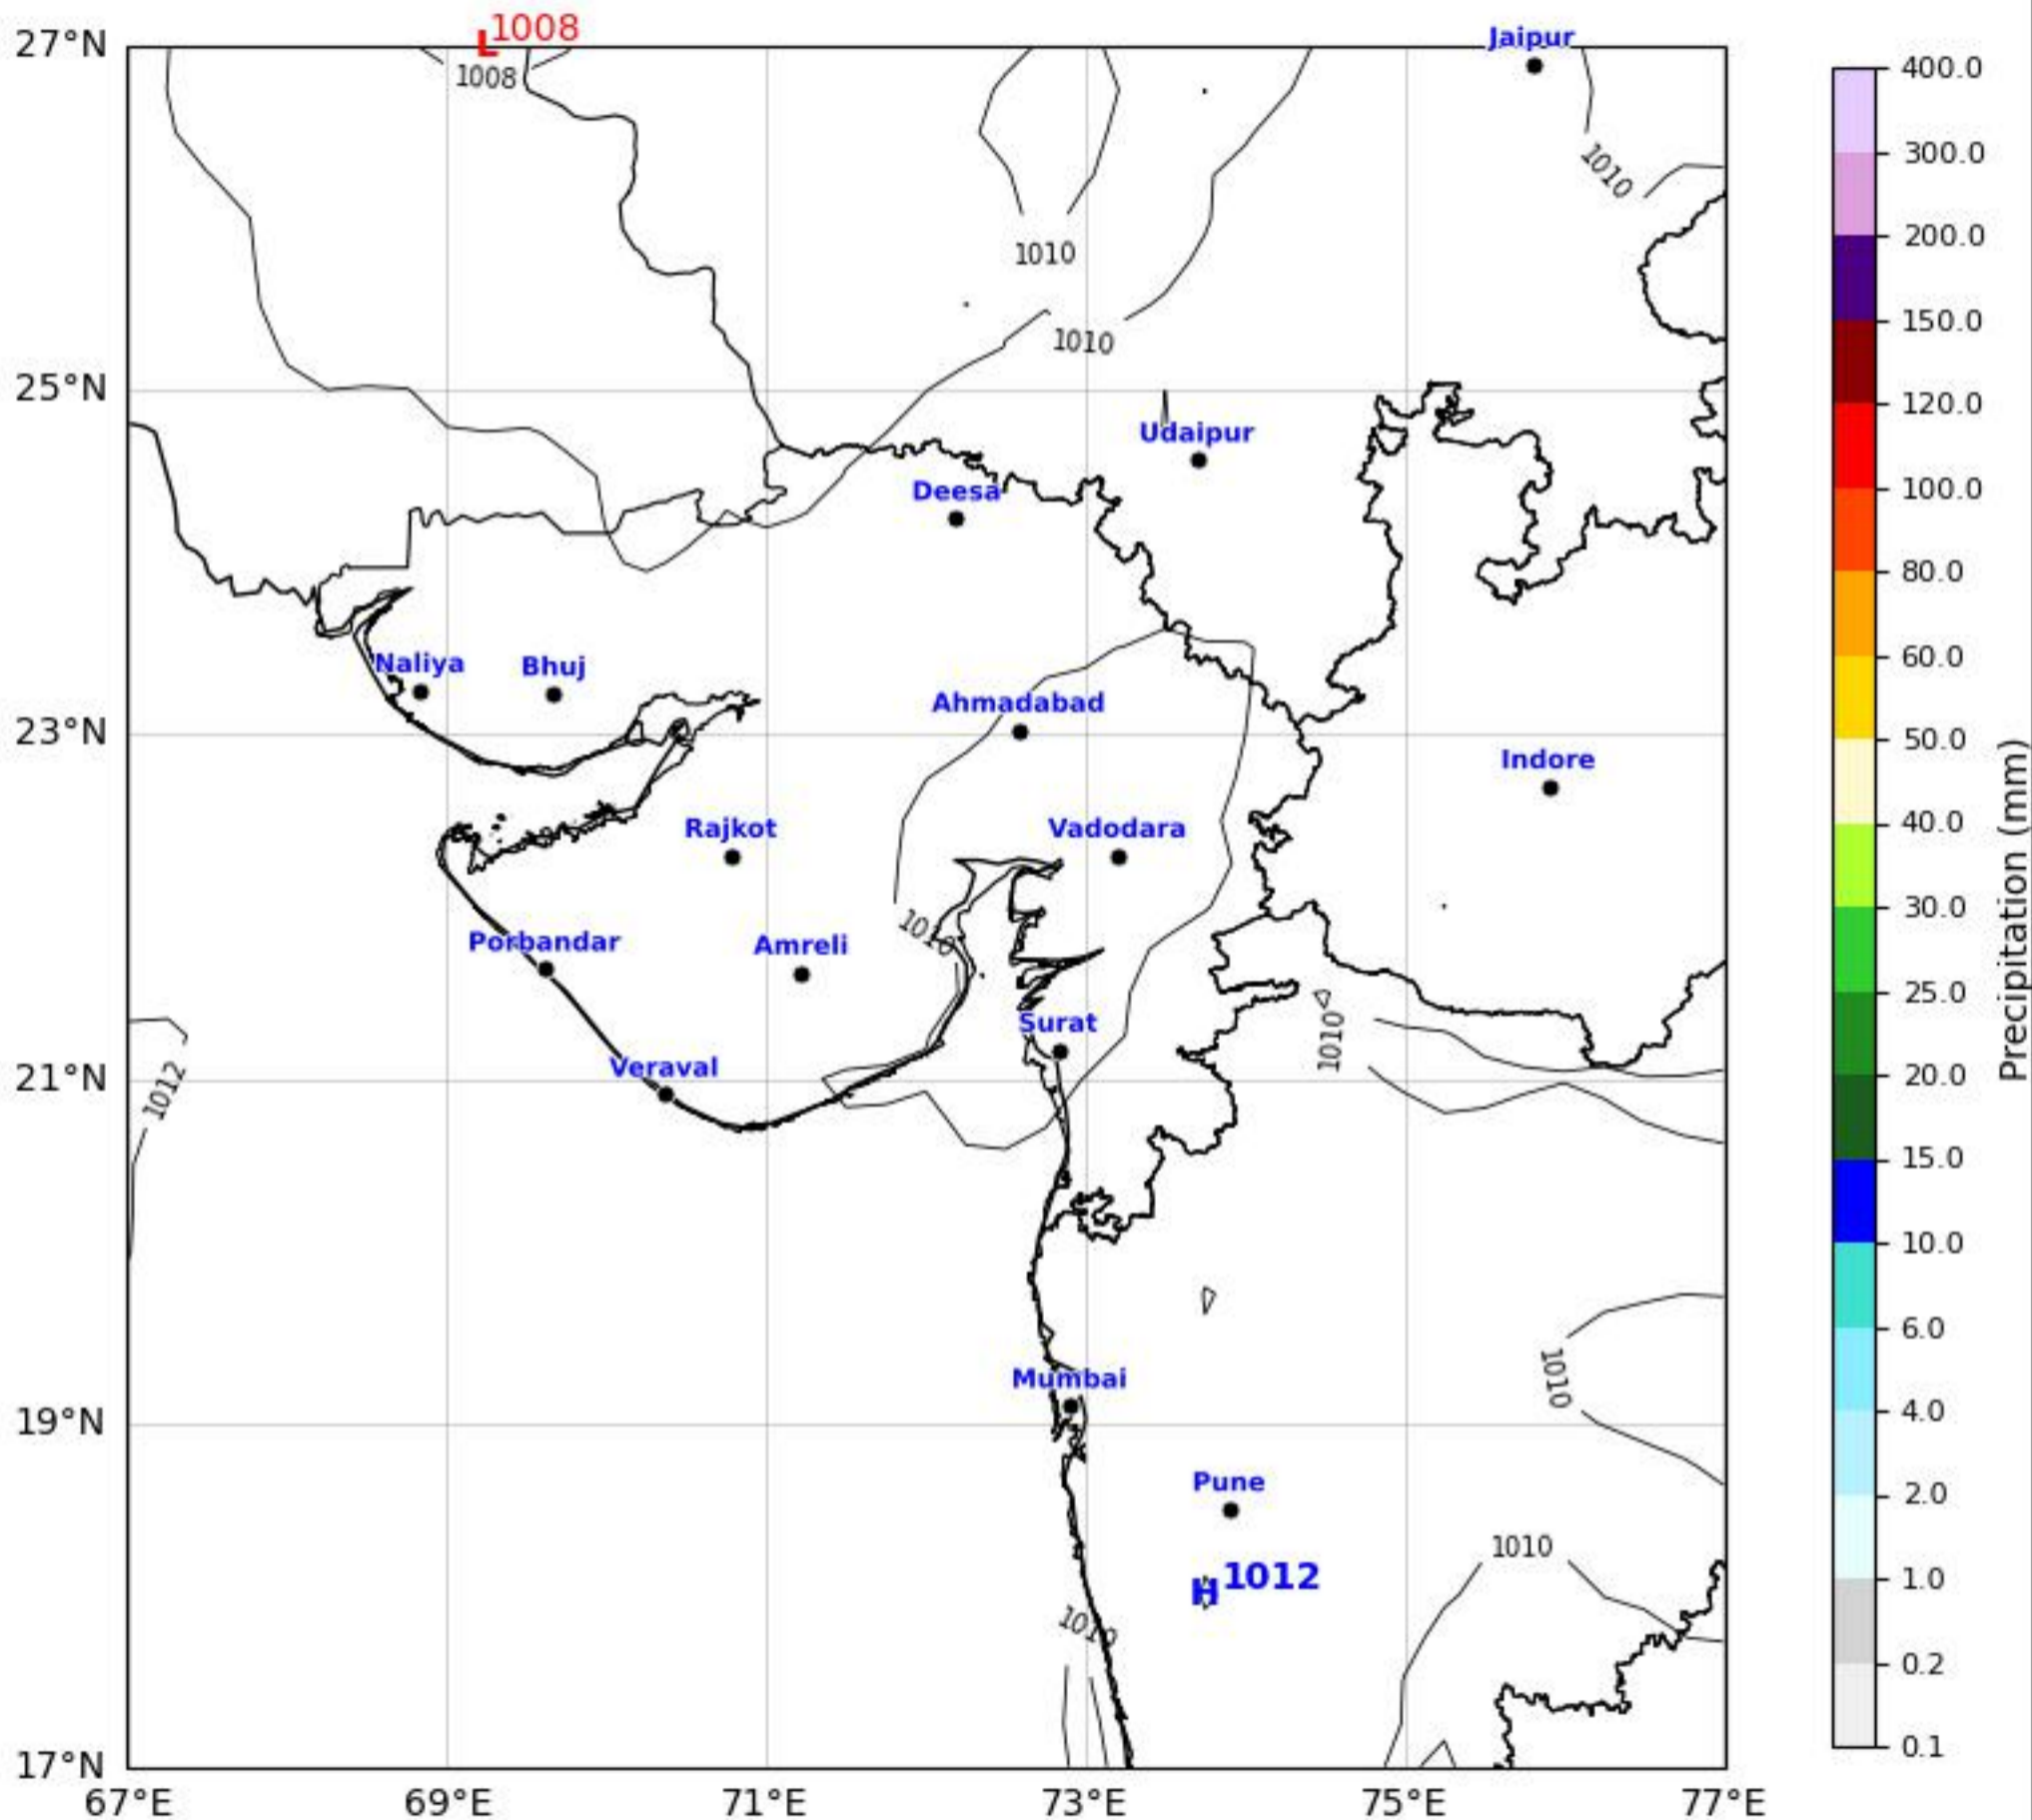

Daily Precipitation Forecast 72 Hours Gujarat & Surrounding Region

GFS run 08 Apr 2026 00Z valid for 11 Apr 2026 00Z

KOLA - West by gujaratweather.com - Data: NOMADS

KOLA: Kathiawar Ocean & Land Atmosphere - Experimental Mapping Mapping Platform

Disclaimer: The images provided by gujaratweather.com are experimental and for informational purposes only. They are not official forecasts. We do not guarantee the accuracy, timeliness, or completeness of these images, which may contain errors due to data download scripts or software limitations. For reliable weather forecasts, Please refer to official agencies such as Indian Meteorological Department or NOAA- NOMADS. The base map shown does not represent political boundaries.