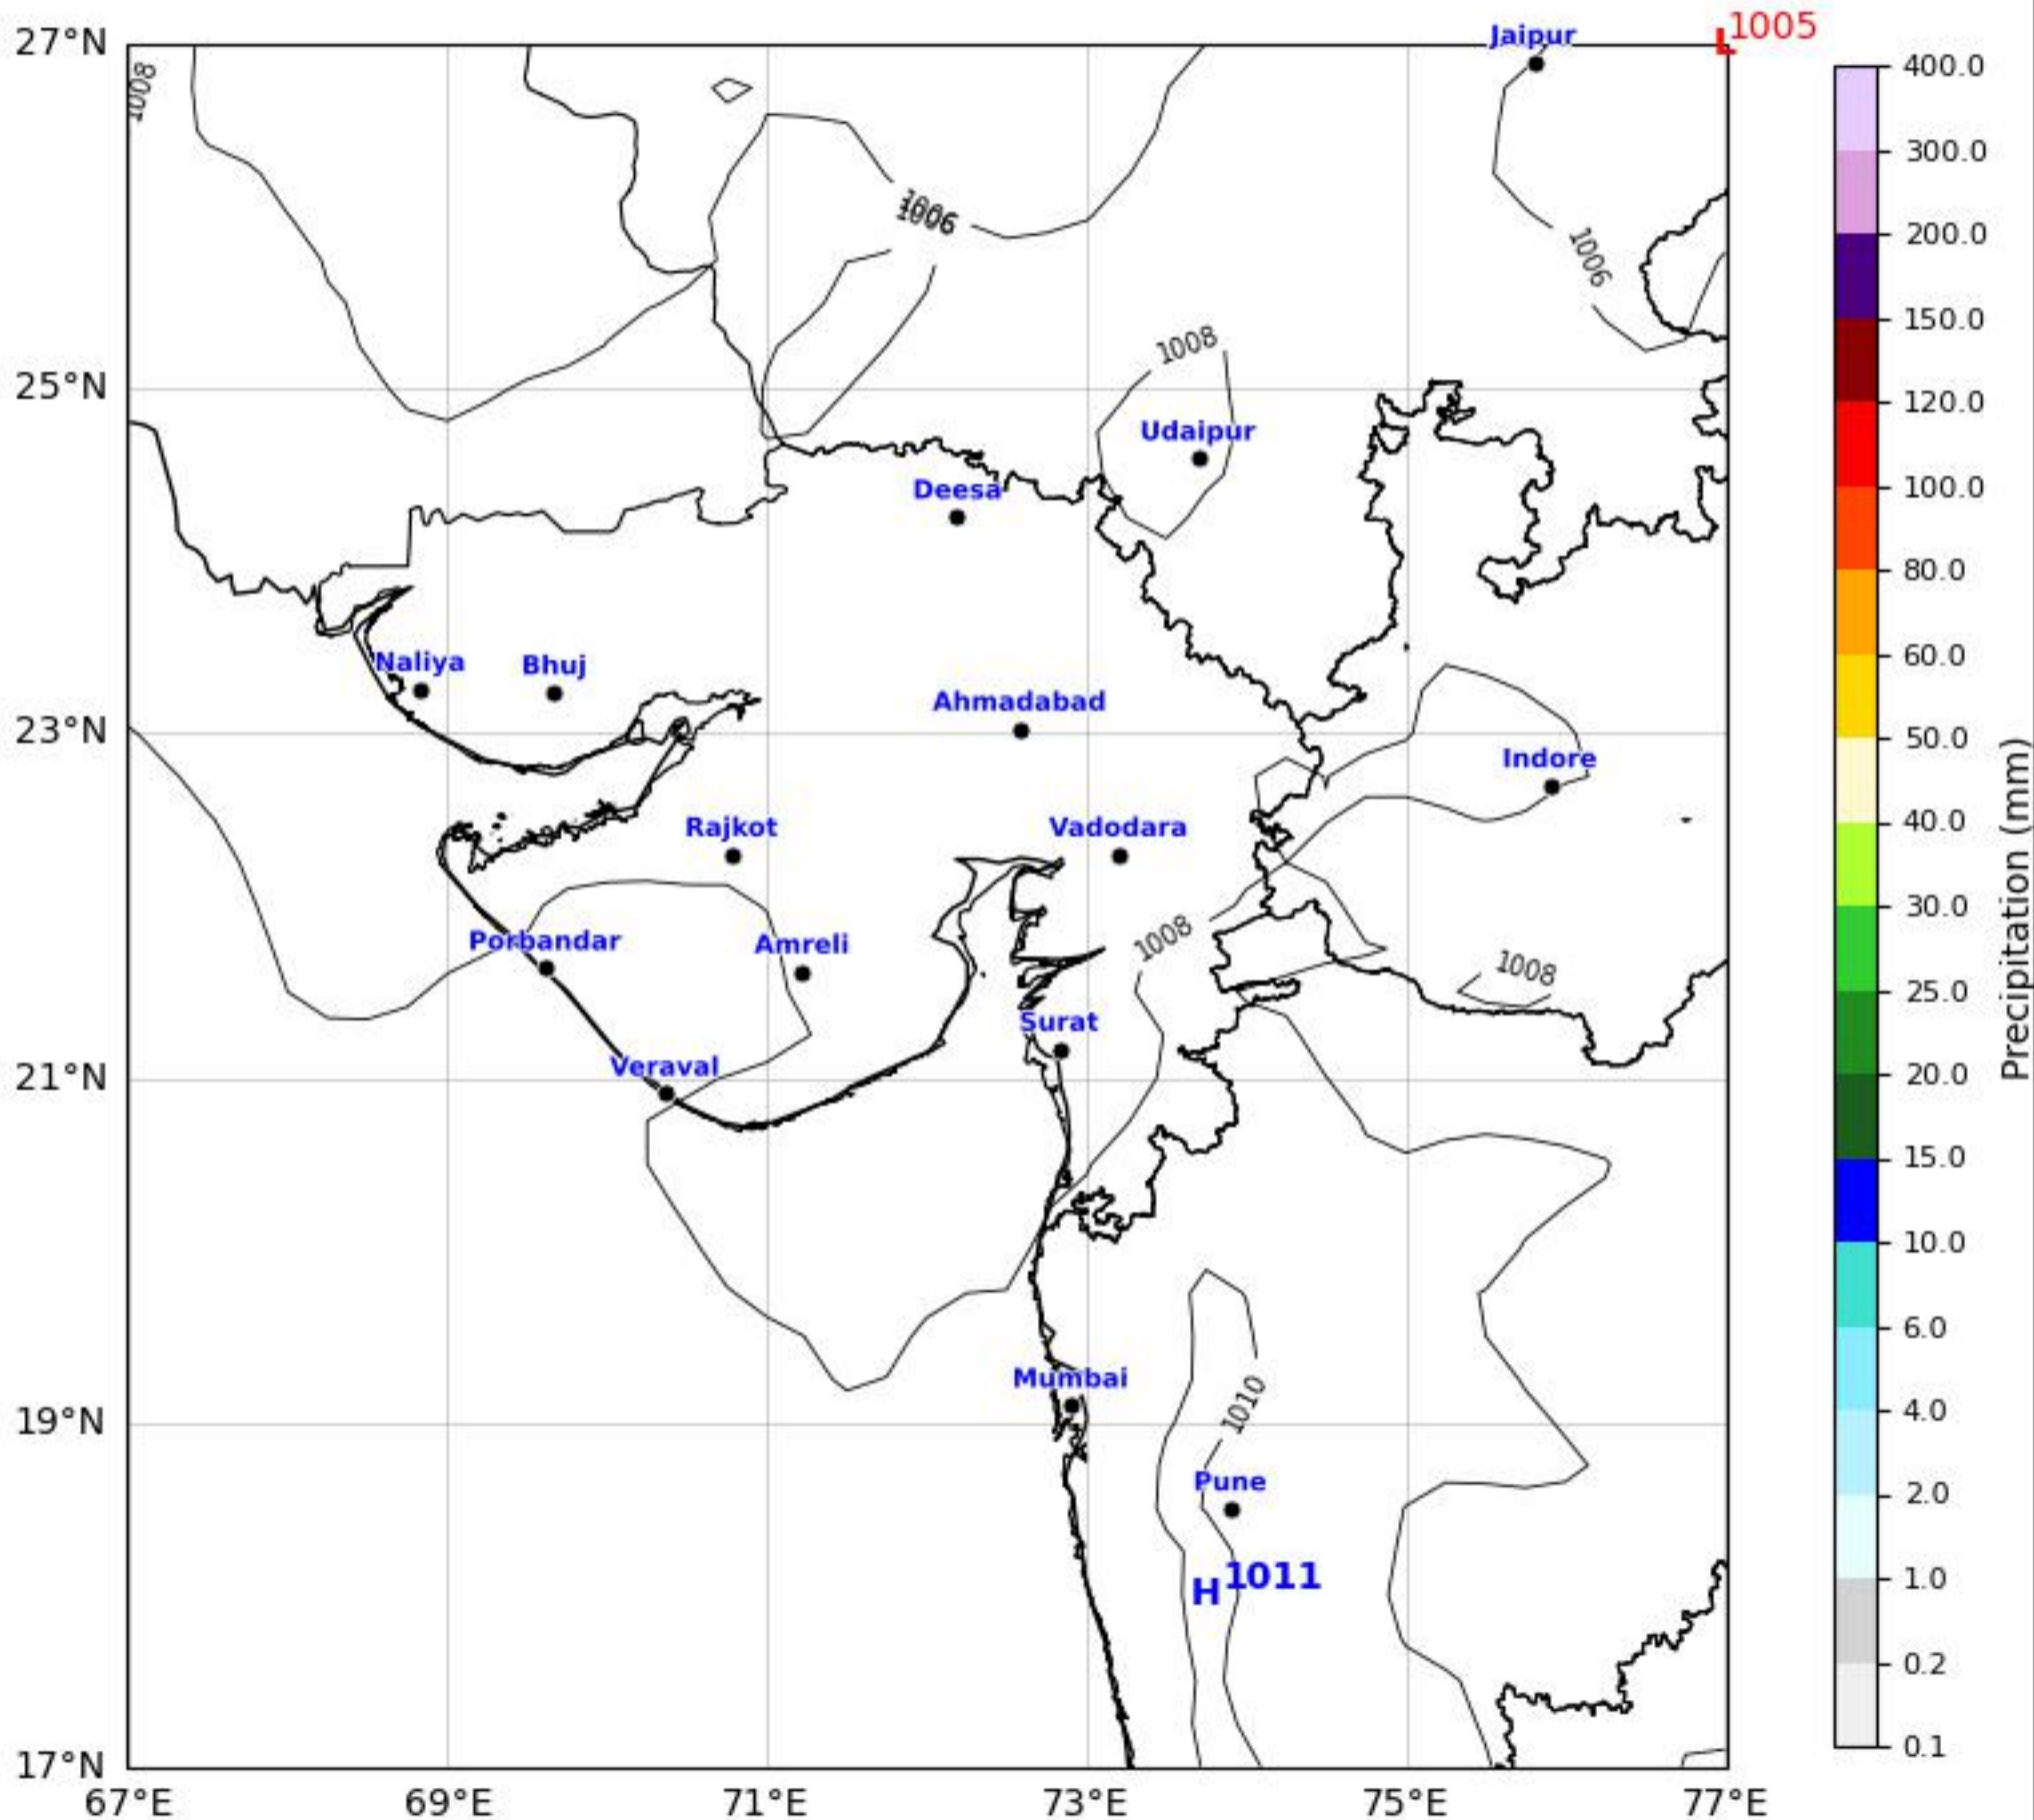

Daily Precipitation Forecast 120 Hours Gujarat & Surrounding Region

GFS run 08 Apr 2026 00Z valid for 13 Apr 2026 00Z

KOLA - West by gujaratweather.com - Data: NOMADS

KOLA: Kathiawar Ocean & Land Atmosphere - Experimental Mapping Mapping Platform

Disclaimer: The images provided by gujaratweather.com are experimental and for informational purposes only. They are not official forecasts. We do not guarantee the accuracy, timeliness, or completeness of these images, which may contain errors due to data download scripts or software limitations. For reliable weather forecasts, Please refer to official agencies such as Indian Meteorological Department or NOAA- NOMADS. The base map shown does not represent political boundaries.