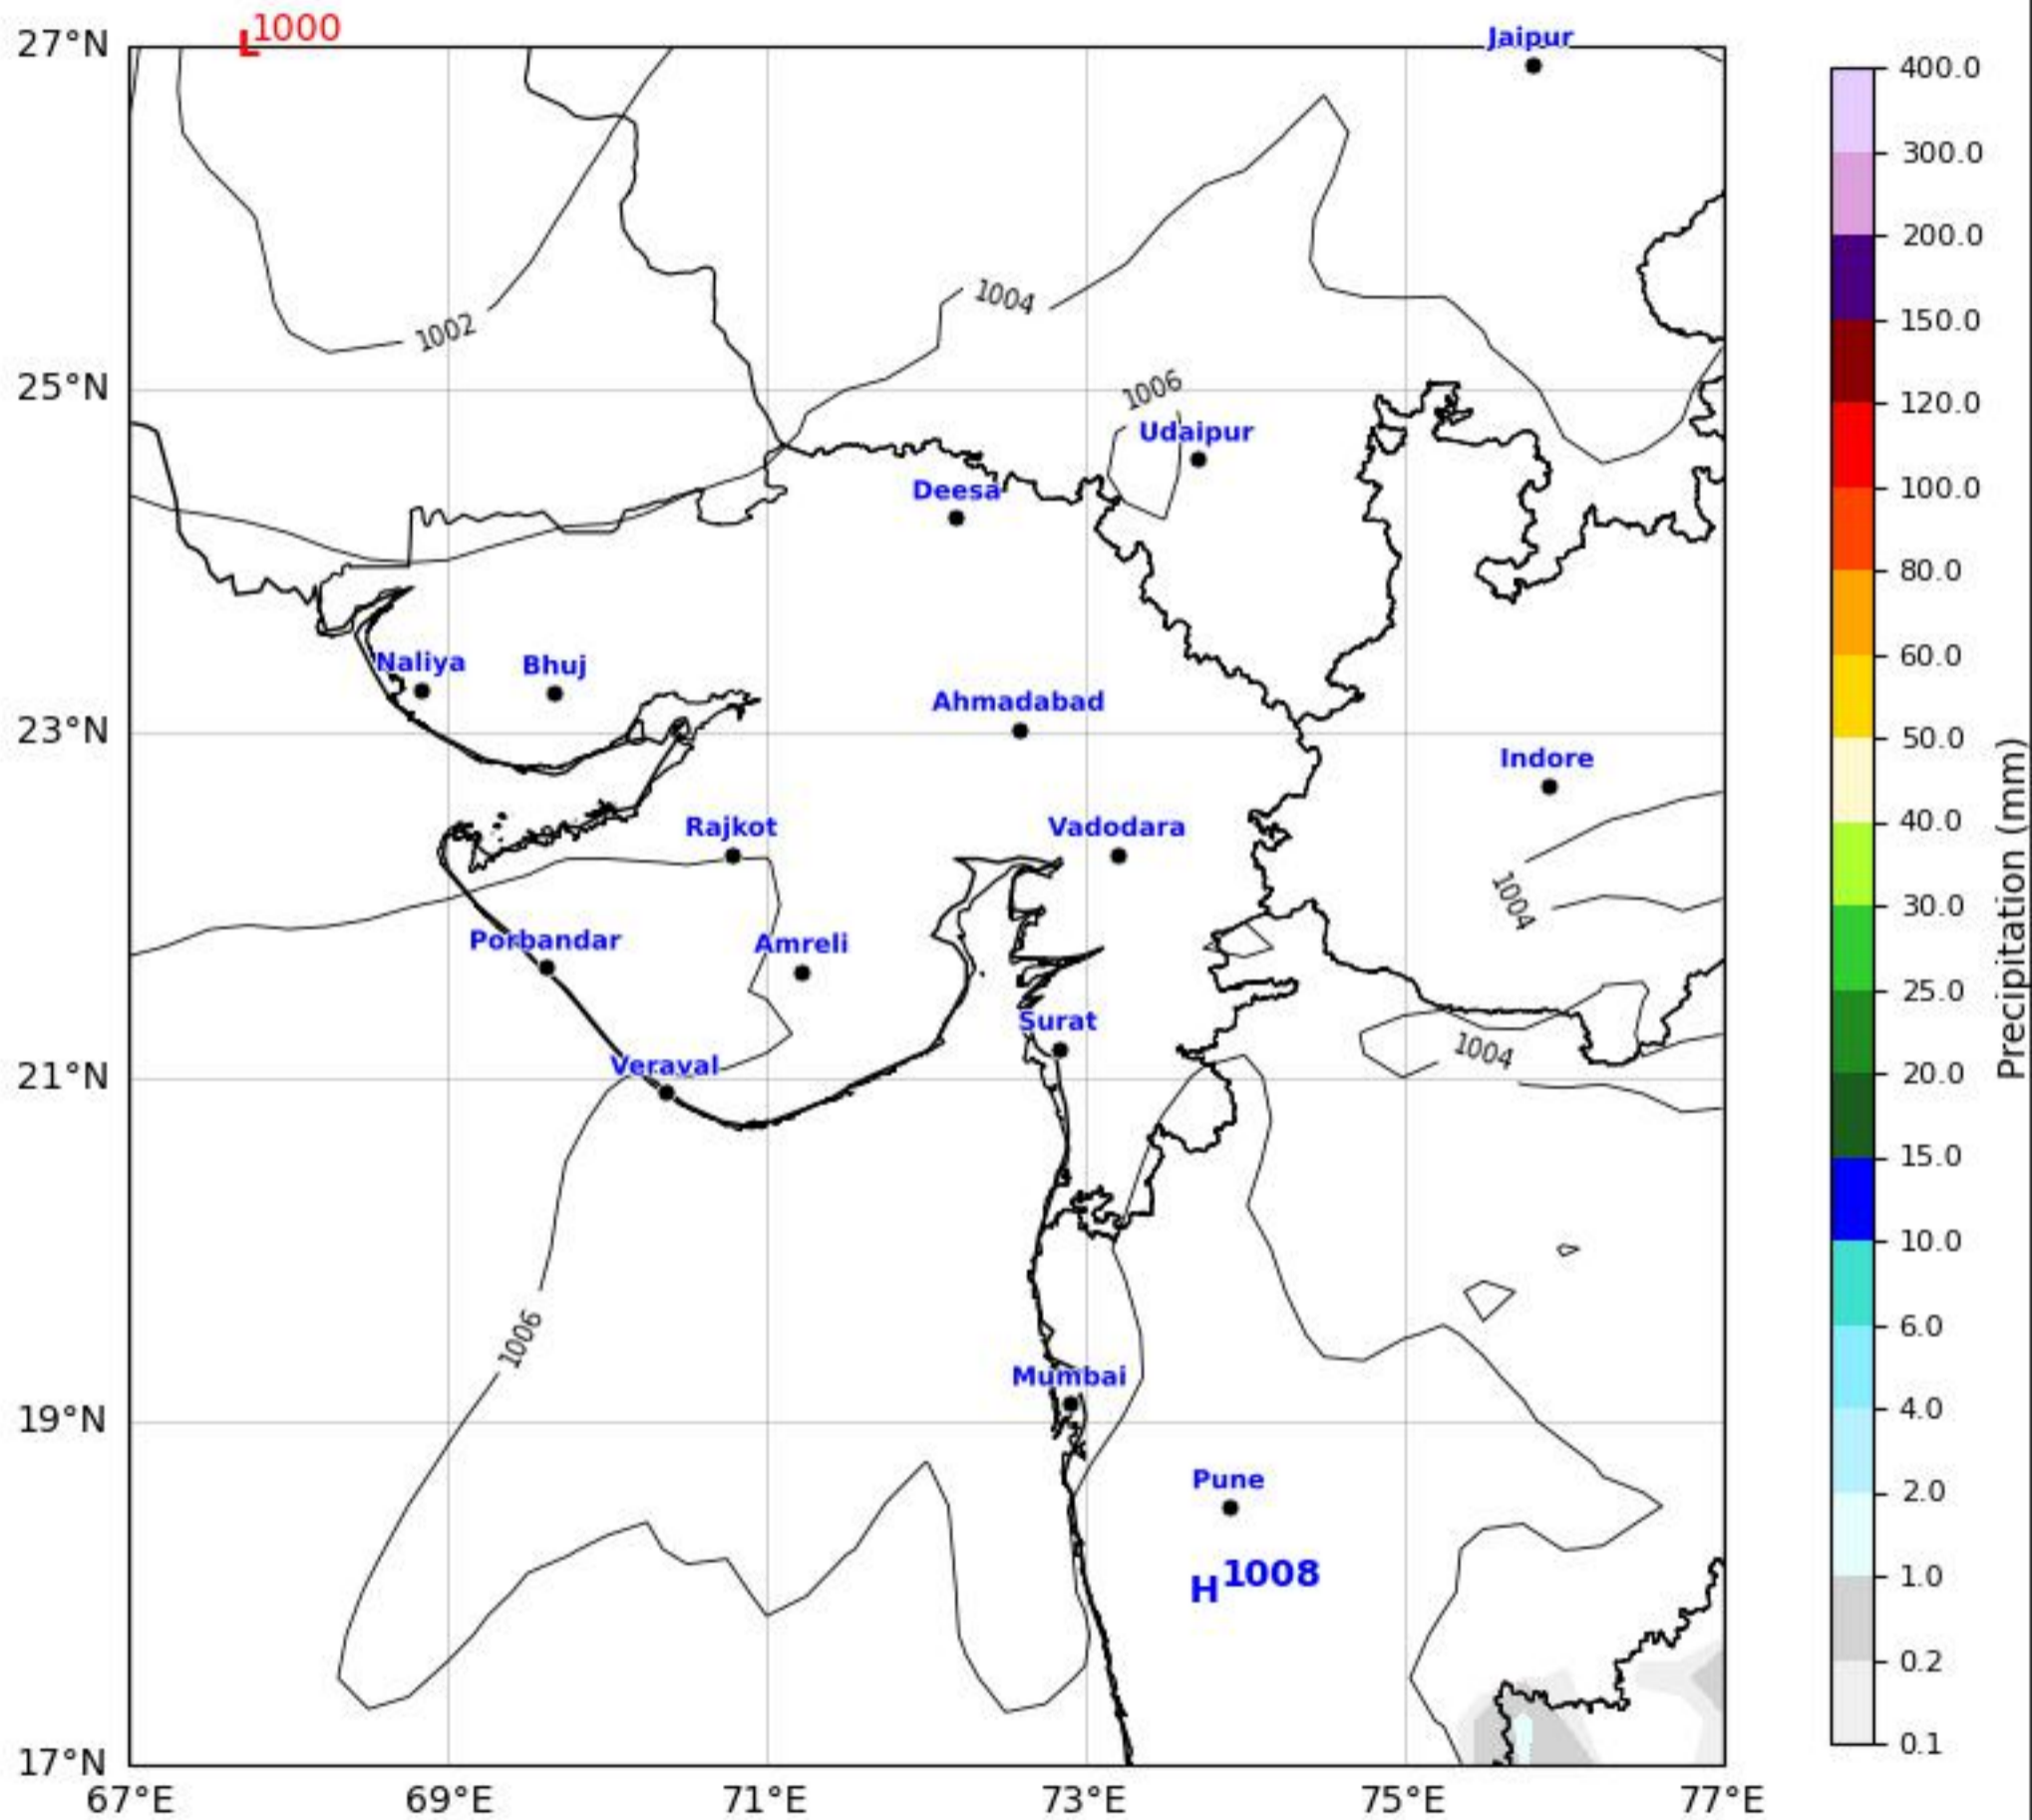

Daily Precipitation Forecast 360 Hours Gujarat & Surrounding Region

GFS run 08 Apr 2026 00Z valid for 23 Apr 2026 00Z

KOLA - West by gujaratweather.com - Data: NOMADS

KOLA: Kathiawar Ocean & Land Atmosphere - Experimental Mapping Mapping Platform

Disclaimer: The images provided by gujaratweather.com are experimental and for informational purposes only. They are not official forecasts. We do not guarantee the accuracy, timeliness, or completeness of these images, which may contain errors due to data download scripts or software limitations. For reliable weather forecasts, Please refer to official agencies such as Indian Meteorological Department or NOAA- NOMADS. The base map shown does not represent political boundaries.