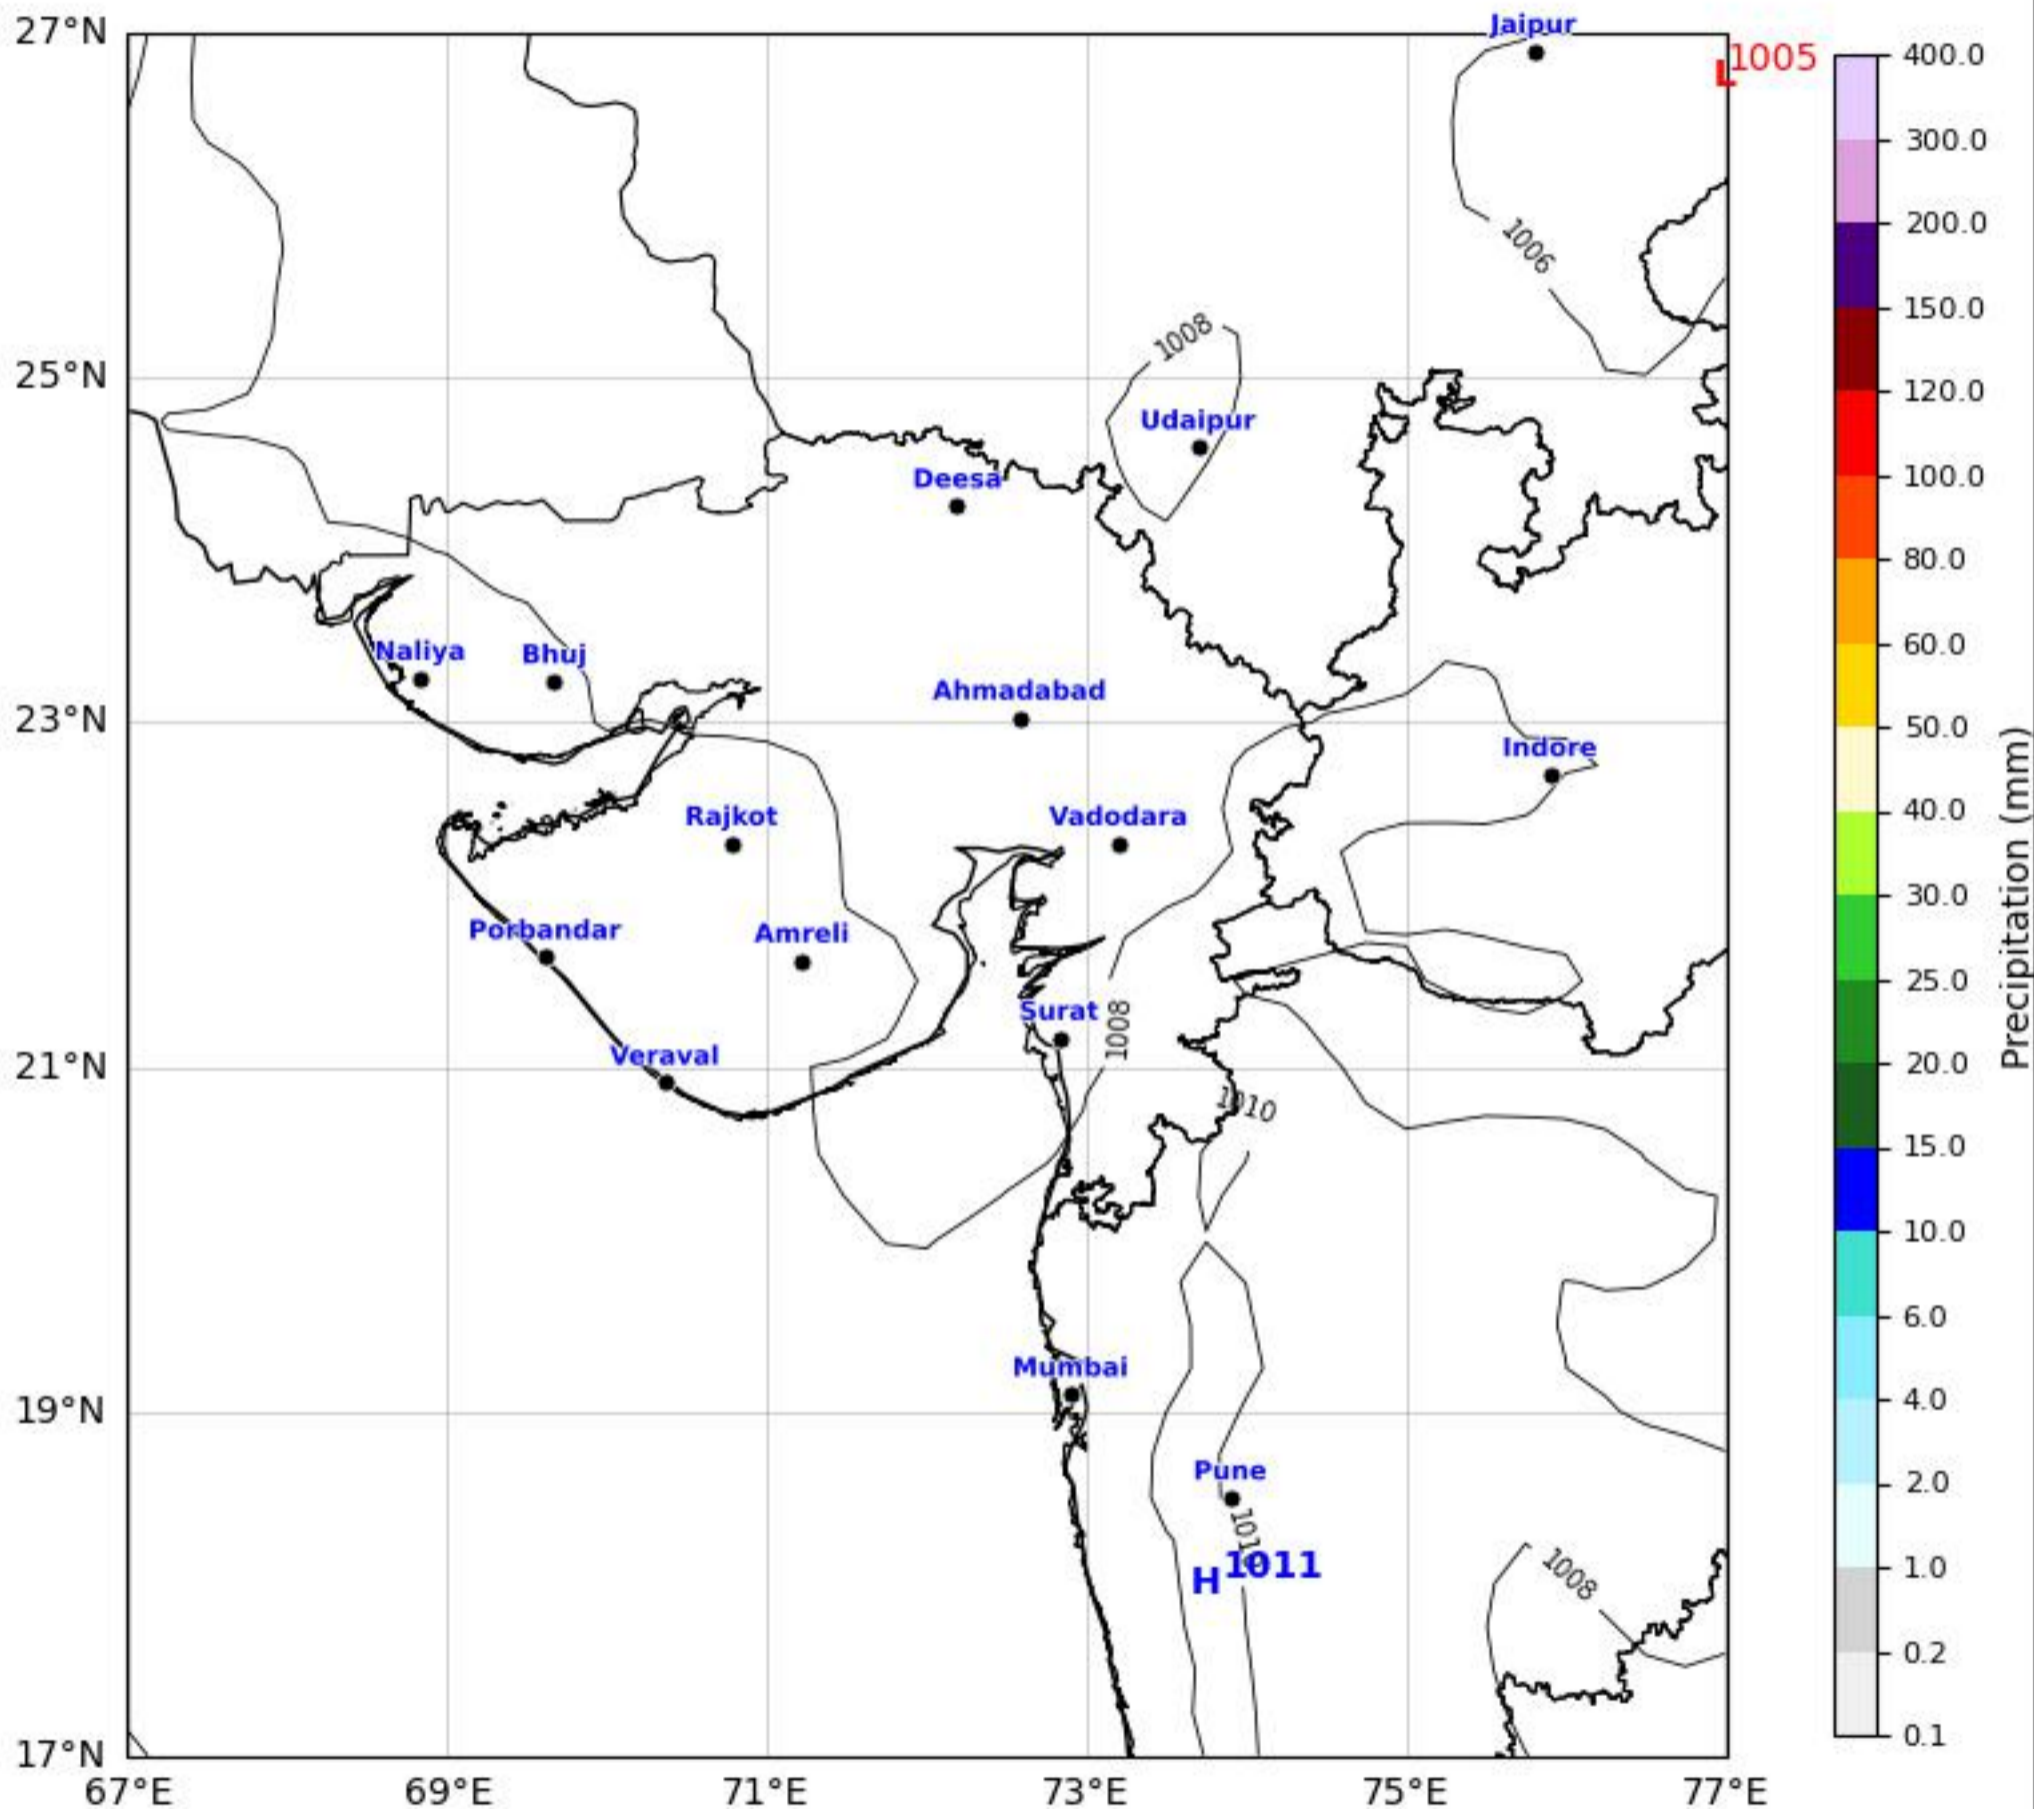

Daily Precipitation Forecast 96 Hours Gujarat & Surrounding Region

GFS run 08 Apr 2026 00Z valid for 12 Apr 2026 00Z

KOLA - West by gujaratweather.com - Data: NOMADS

KOLA: Kathiawar Ocean & Land Atmosphere - Experimental Mapping Mapping Platform

Disclaimer: The images provided by gujaratweather.com are experimental and for informational purposes only. They are not official forecasts. We do not guarantee the accuracy, timeliness, or completeness of these images, which may contain errors due to data download scripts or software limitations. For reliable weather forecasts, Please refer to official agencies such as Indian Meteorological Department or NOAA- NOMADS. The base map shown does not represent political boundaries.