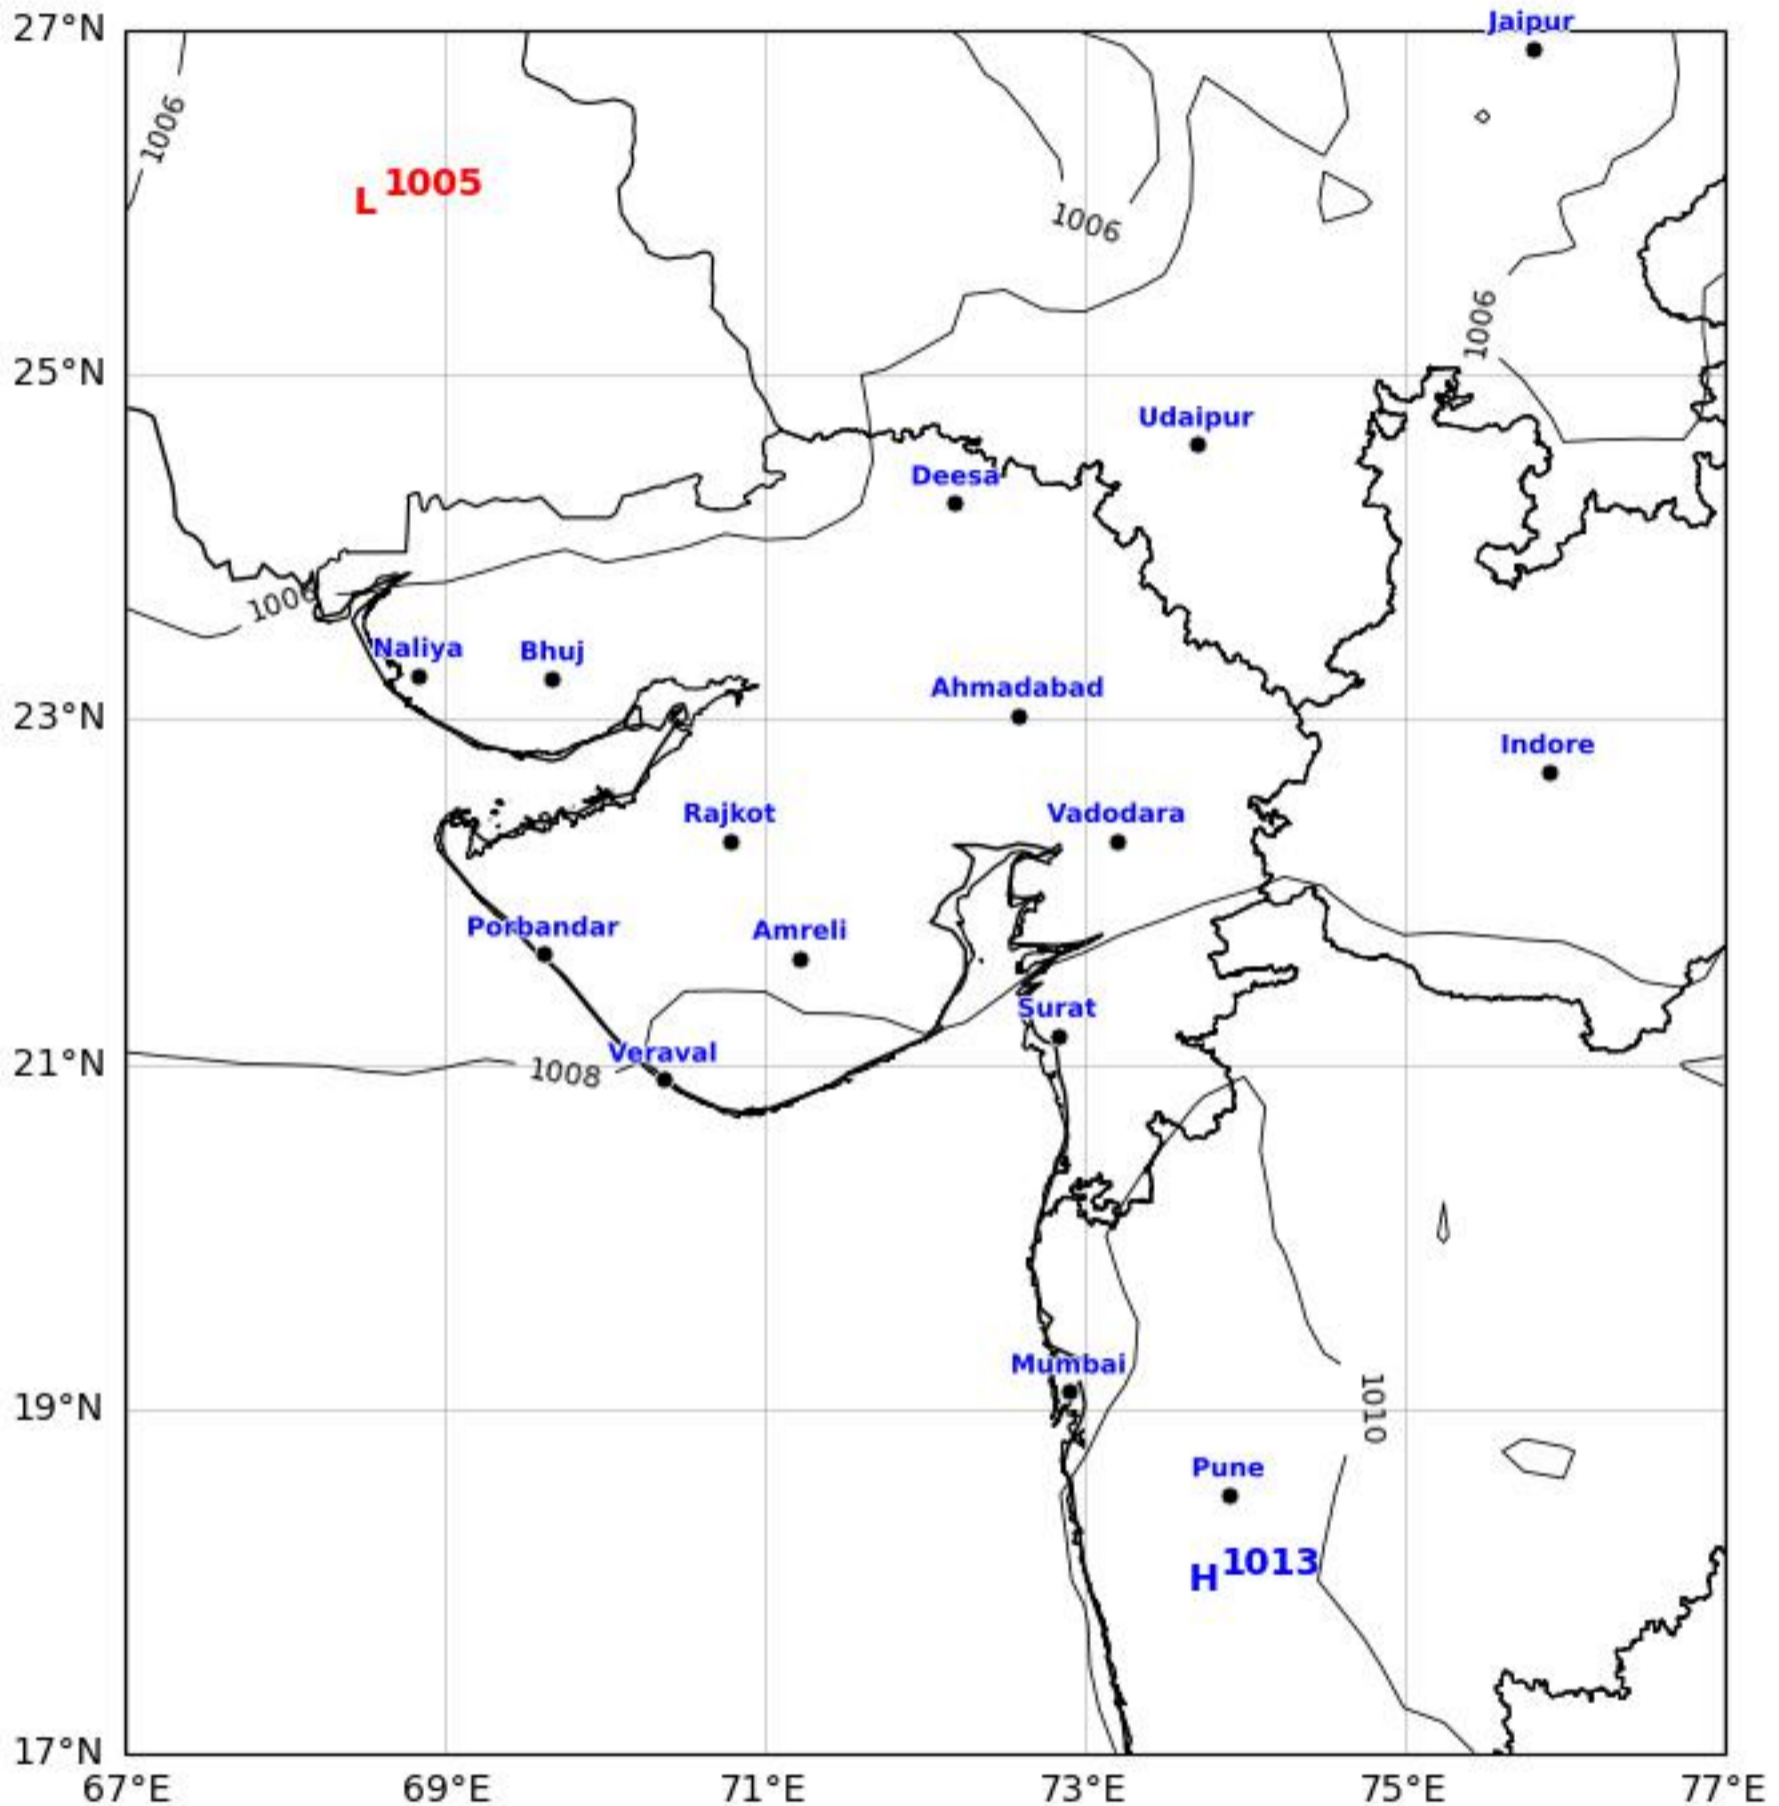

MSLP Analysis Map

Gujarat & Surrounding Region

GFS run 08 Apr 2026 00Z

KOLA - West by gujaratweather.com - Data: NOMADS

KOLA: Kathiawar Ocean & Land Atmosphere - Experimental Weather Mapping Platform

Disclaimer: The images provided by gujaratweather.com are experimental and for informational purposes only. They are not official forecasts. We do not guarantee the accuracy, timeliness, or completeness of these images, which may contain errors due to data download scripts or software limitations. For reliable weather forecasts, Please refer to official agencies such as Indian Meteorological Department or NOMADS. The base map shown does not represent political boundaries.