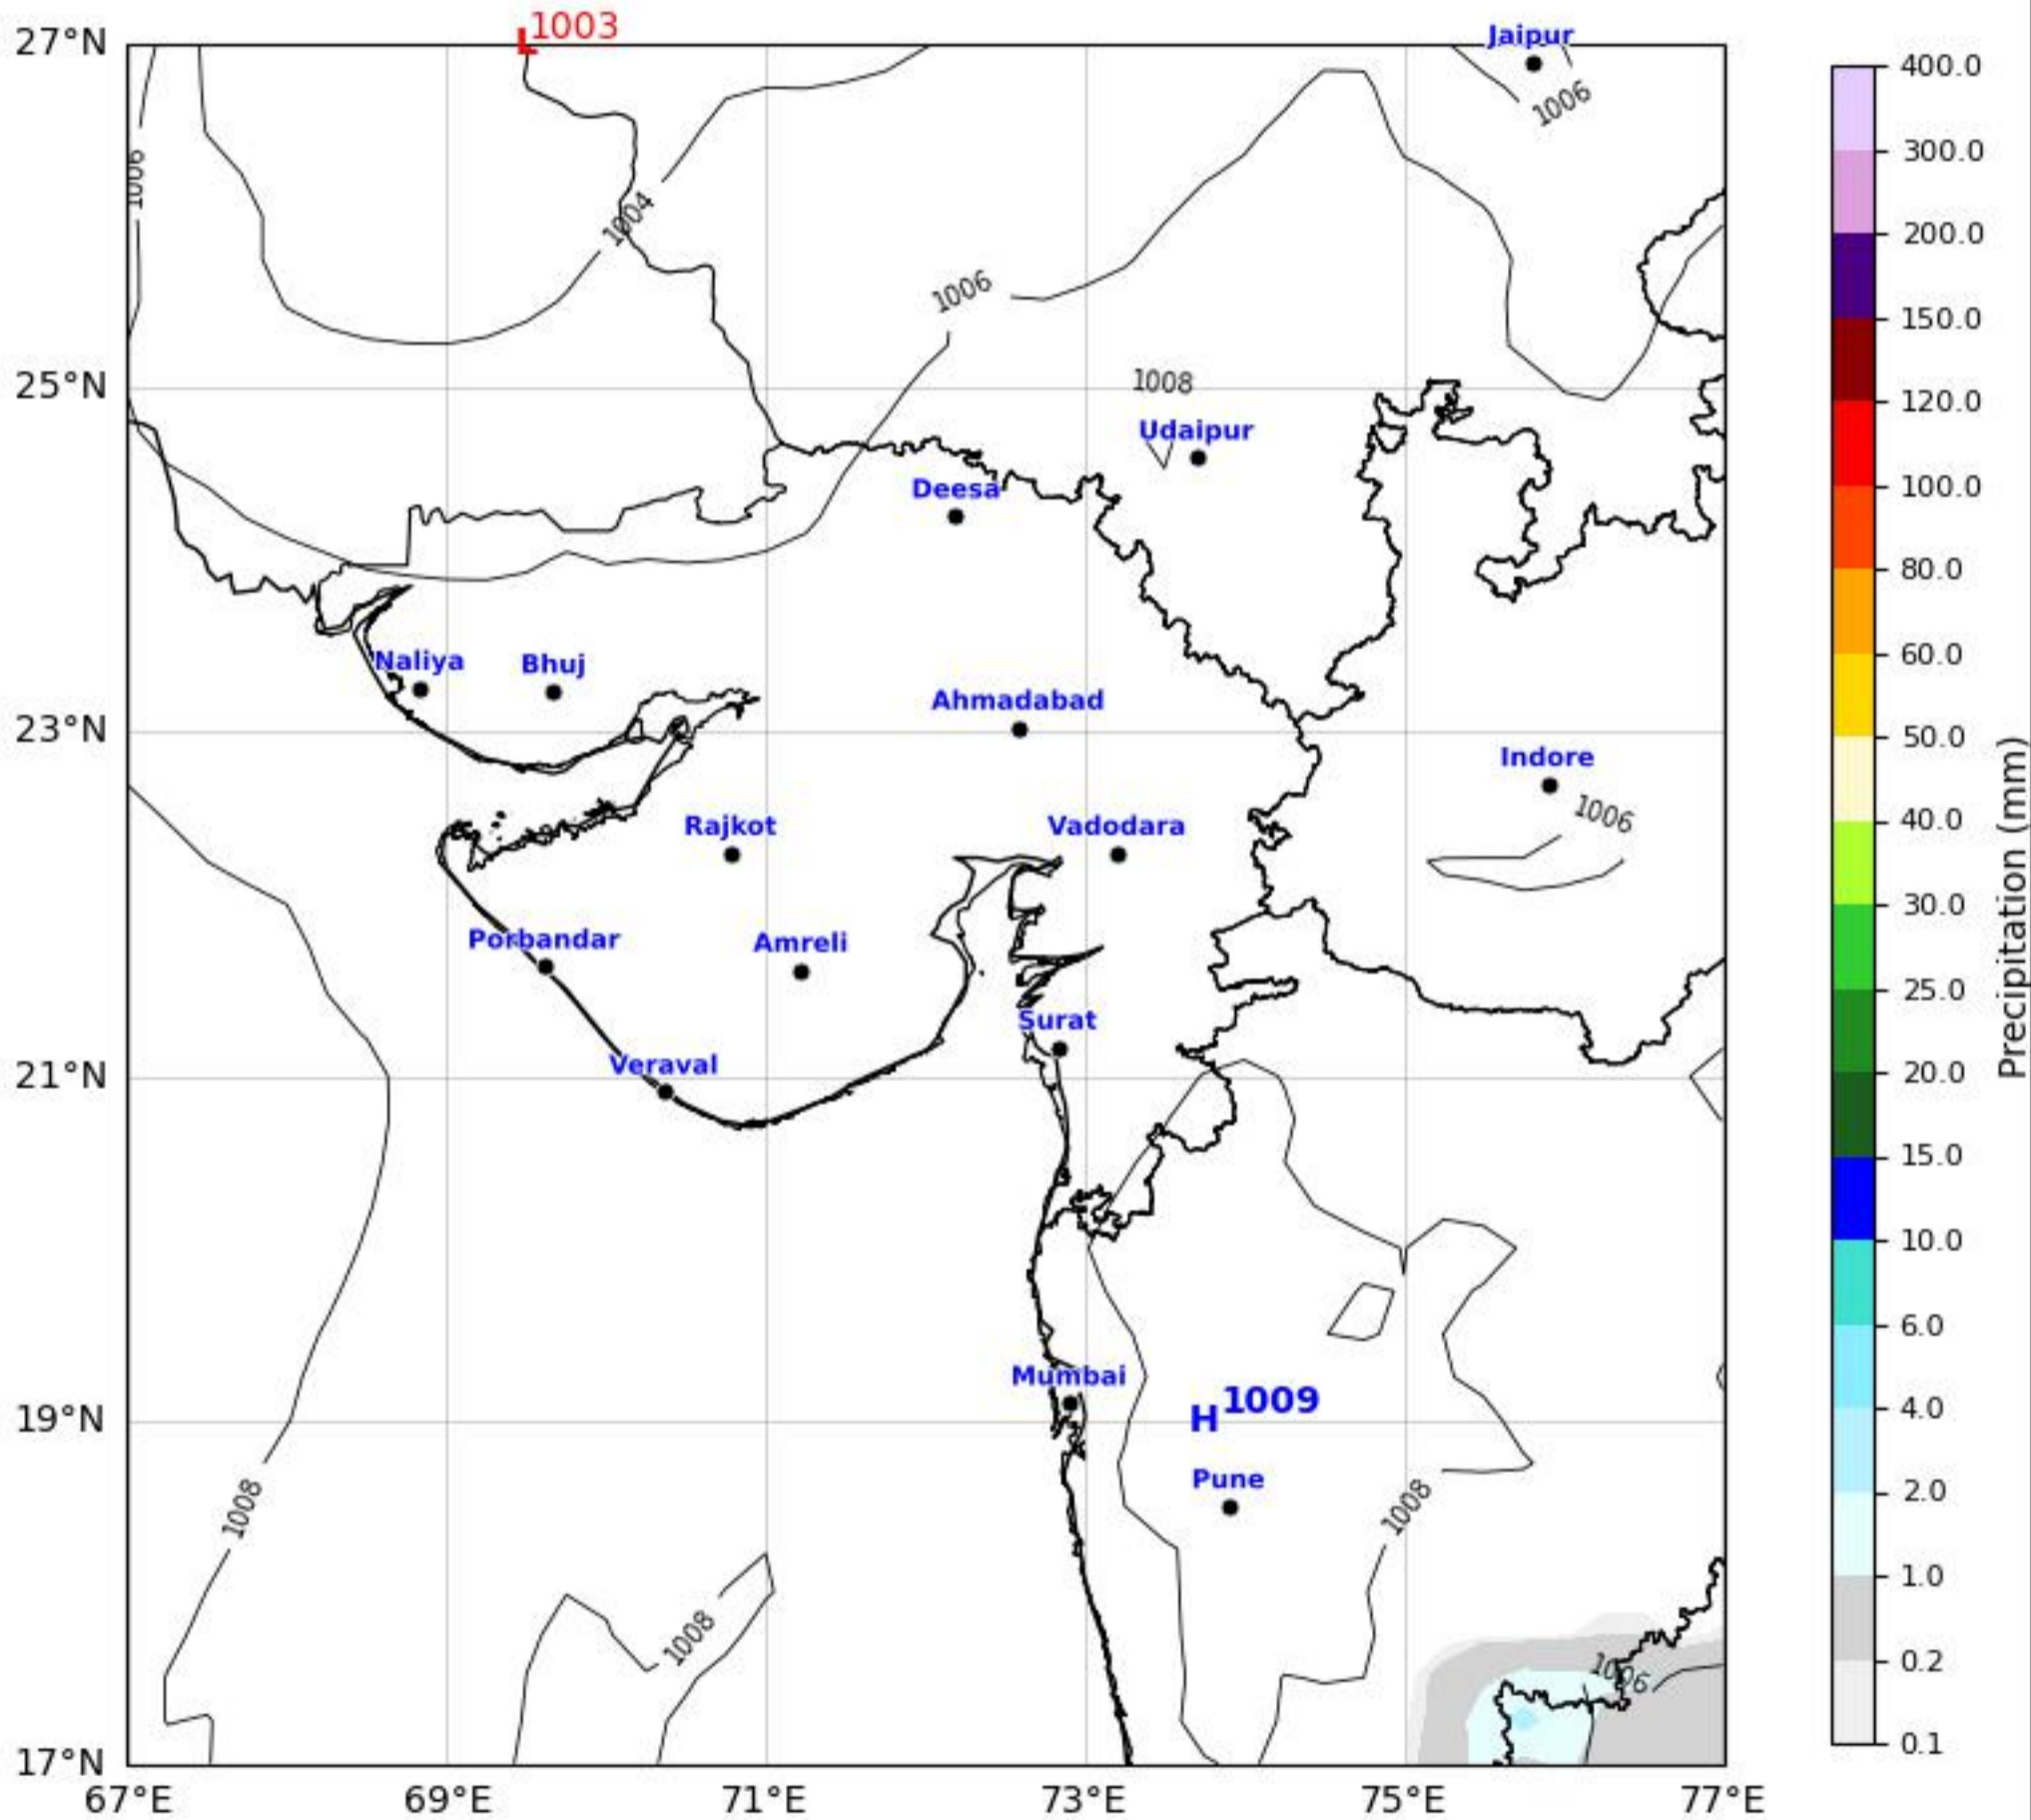

Daily Precipitation Forecast 240 Hours Gujarat & Surrounding Region

GFS run 08 Apr 2026 00Z valid for 18 Apr 2026 00Z

KOLA - West by gujaratweather.com - Data: NOMADS

KOLA: Kathiawar Ocean & Land Atmosphere - Experimental Mapping Mapping Platform

Disclaimer: The images provided by gujaratweather.com are experimental and for informational purposes only. They are not official forecasts. We do not guarantee the accuracy, timeliness, or completeness of these images, which may contain errors due to data download scripts or software limitations. For reliable weather forecasts, Please refer to official agencies such as Indian Meteorological Department or NOAA- NOMADS. The base map shown does not represent political boundaries.