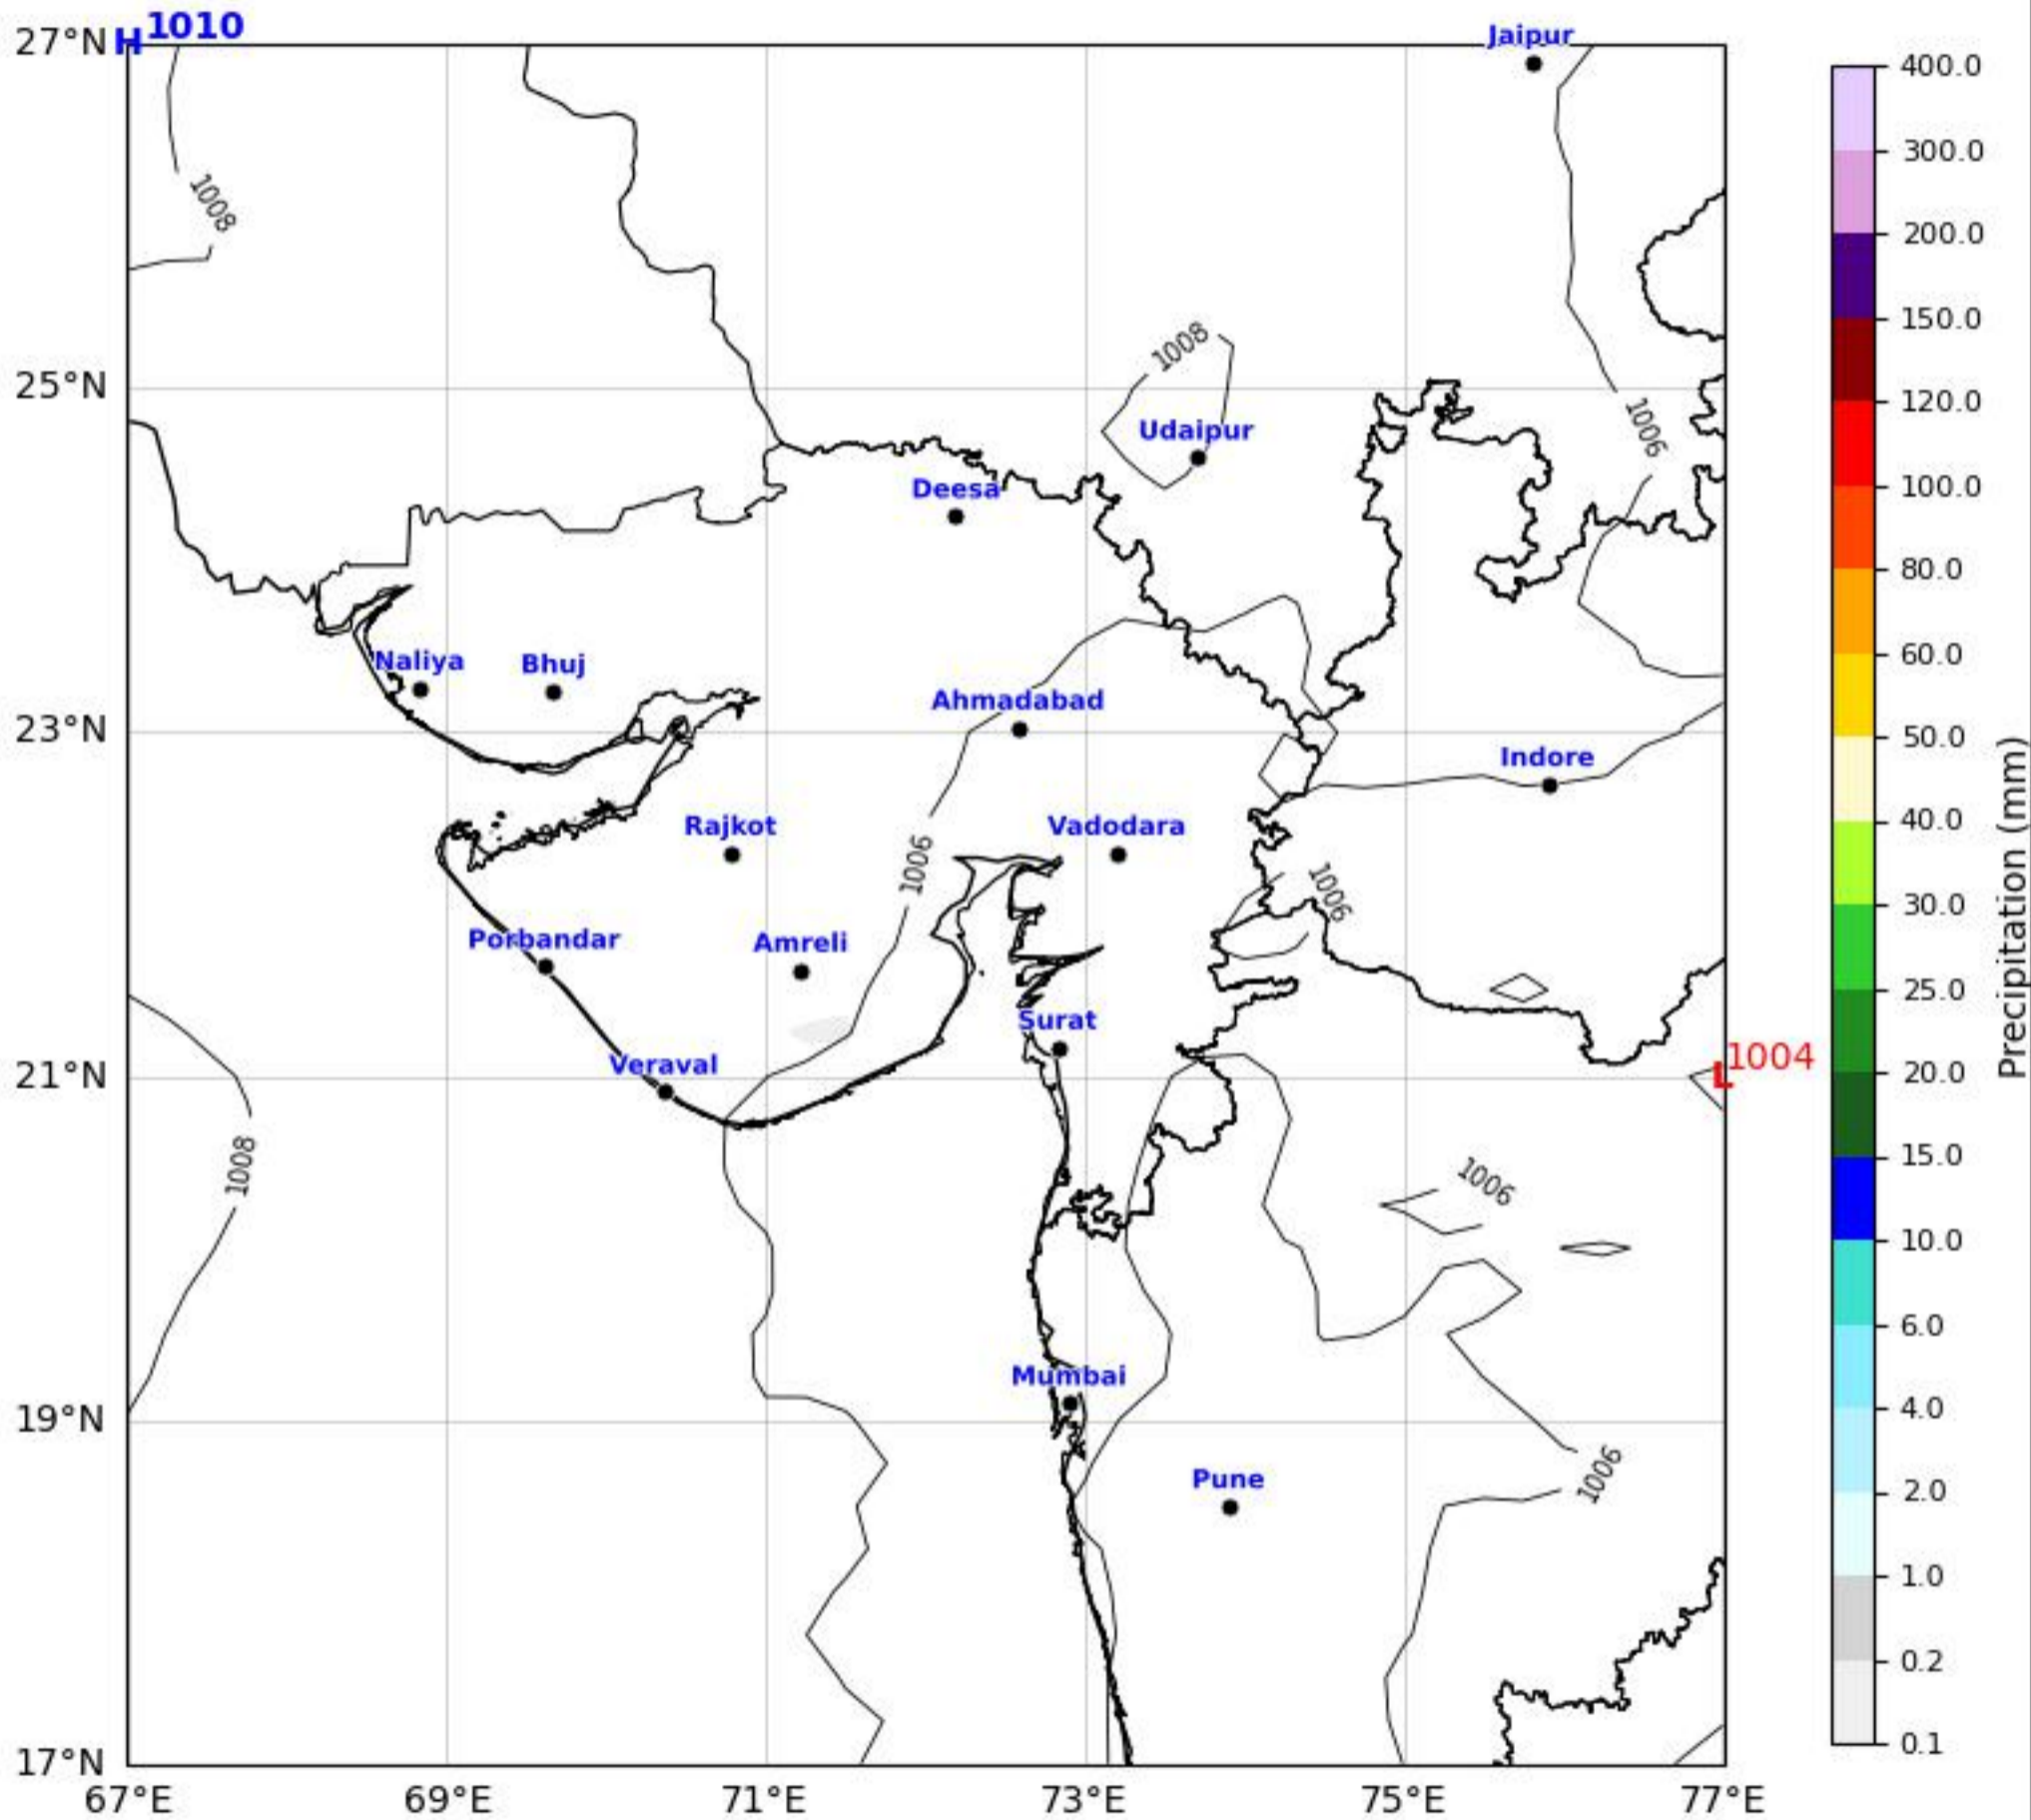

Daily Precipitation Forecast 288 Hours Gujarat & Surrounding Region

GFS run 08 Apr 2026 00Z valid for 20 Apr 2026 00Z

KOLA - West by gujaratweather.com - Data: NOMADS

KOLA: Kathiawar Ocean & Land Atmosphere - Experimental Mapping Mapping Platform

Disclaimer: The images provided by gujaratweather.com are experimental and for informational purposes only. They are not official forecasts. We do not guarantee the accuracy, timeliness, or completeness of these images, which may contain errors due to data download scripts or software limitations. For reliable weather forecasts, Please refer to official agencies such as Indian Meteorological Department or NOAA- NOMADS. The base map shown does not represent political boundaries.