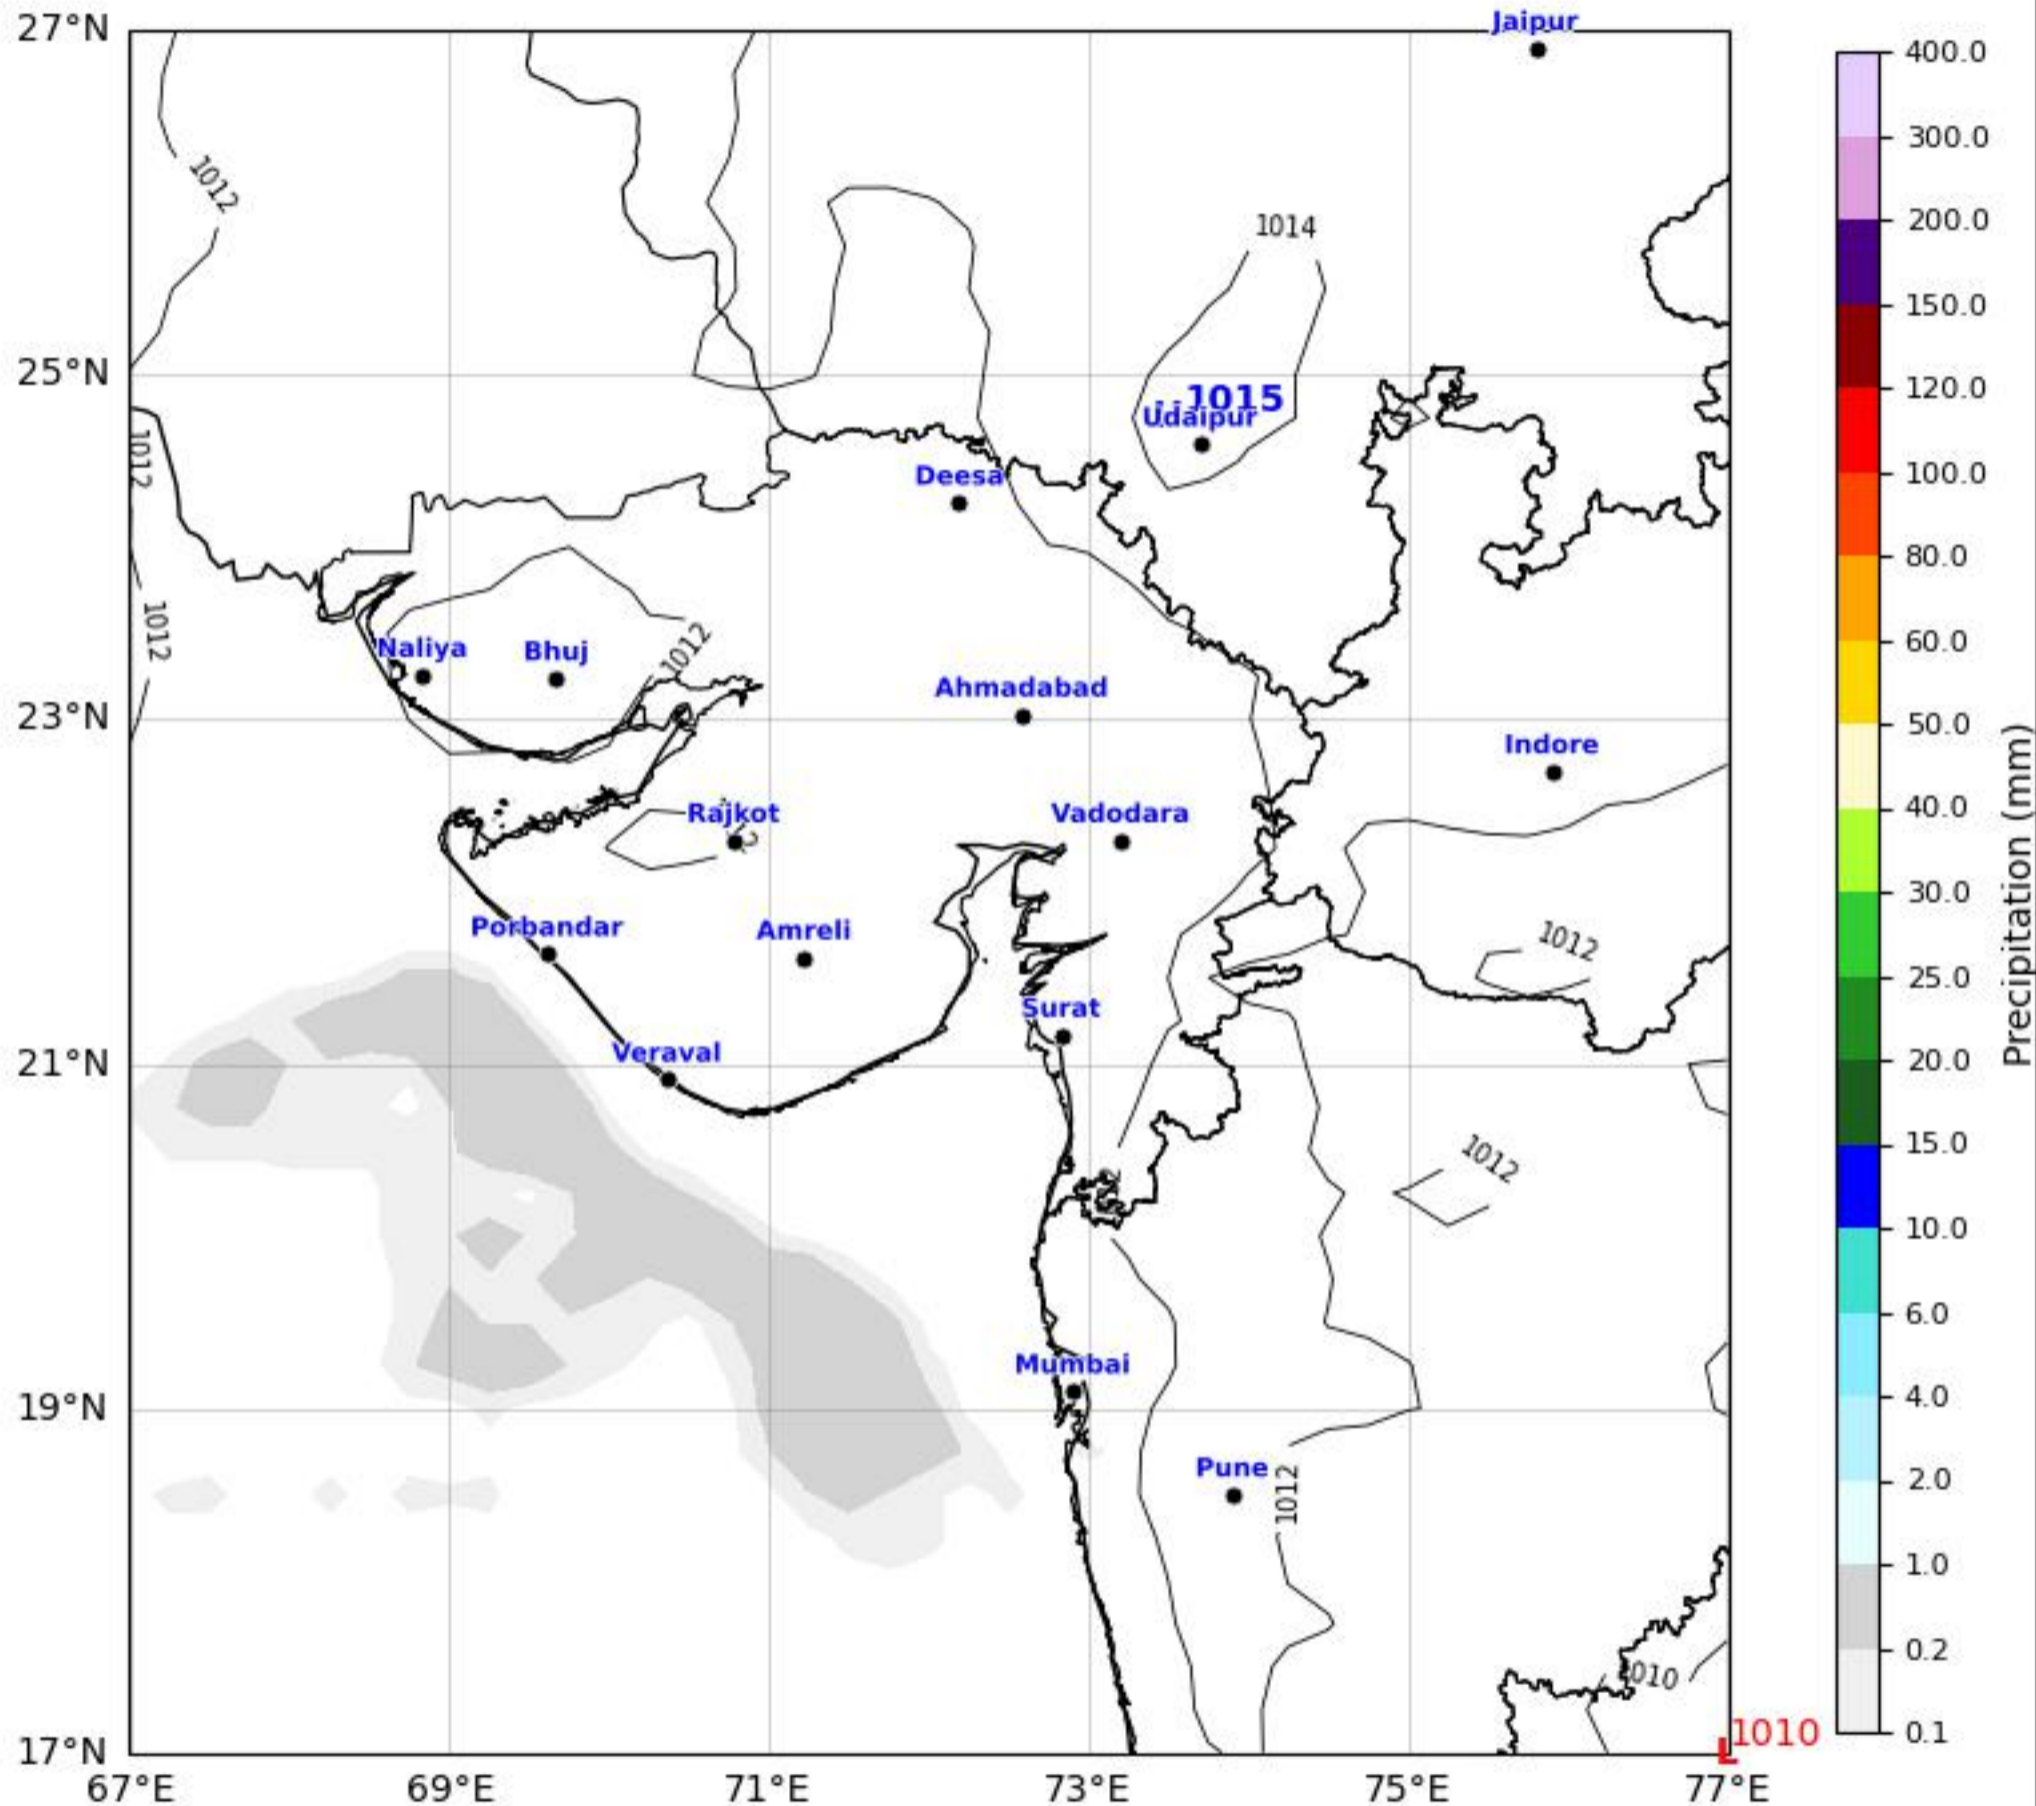

Daily Precipitation Forecast 48 Hours Gujarat & Surrounding Region

GFS run 08 Apr 2026 00Z valid for 10 Apr 2026 00Z

KOLA - West by gujaratweather.com - Data: NOMADS

KOLA: Kathiawar Ocean & Land Atmosphere - Experimental Mapping Mapping Platform

Disclaimer: The images provided by gujaratweather.com are experimental and for informational purposes only. They are not official forecasts. We do not guarantee the accuracy, timeliness, or completeness of these images, which may contain errors due to data download scripts or software limitations. For reliable weather forecasts, Please refer to official agencies such as Indian Meteorological Department or NOAA- NOMADS. The base map shown does not represent political boundaries.