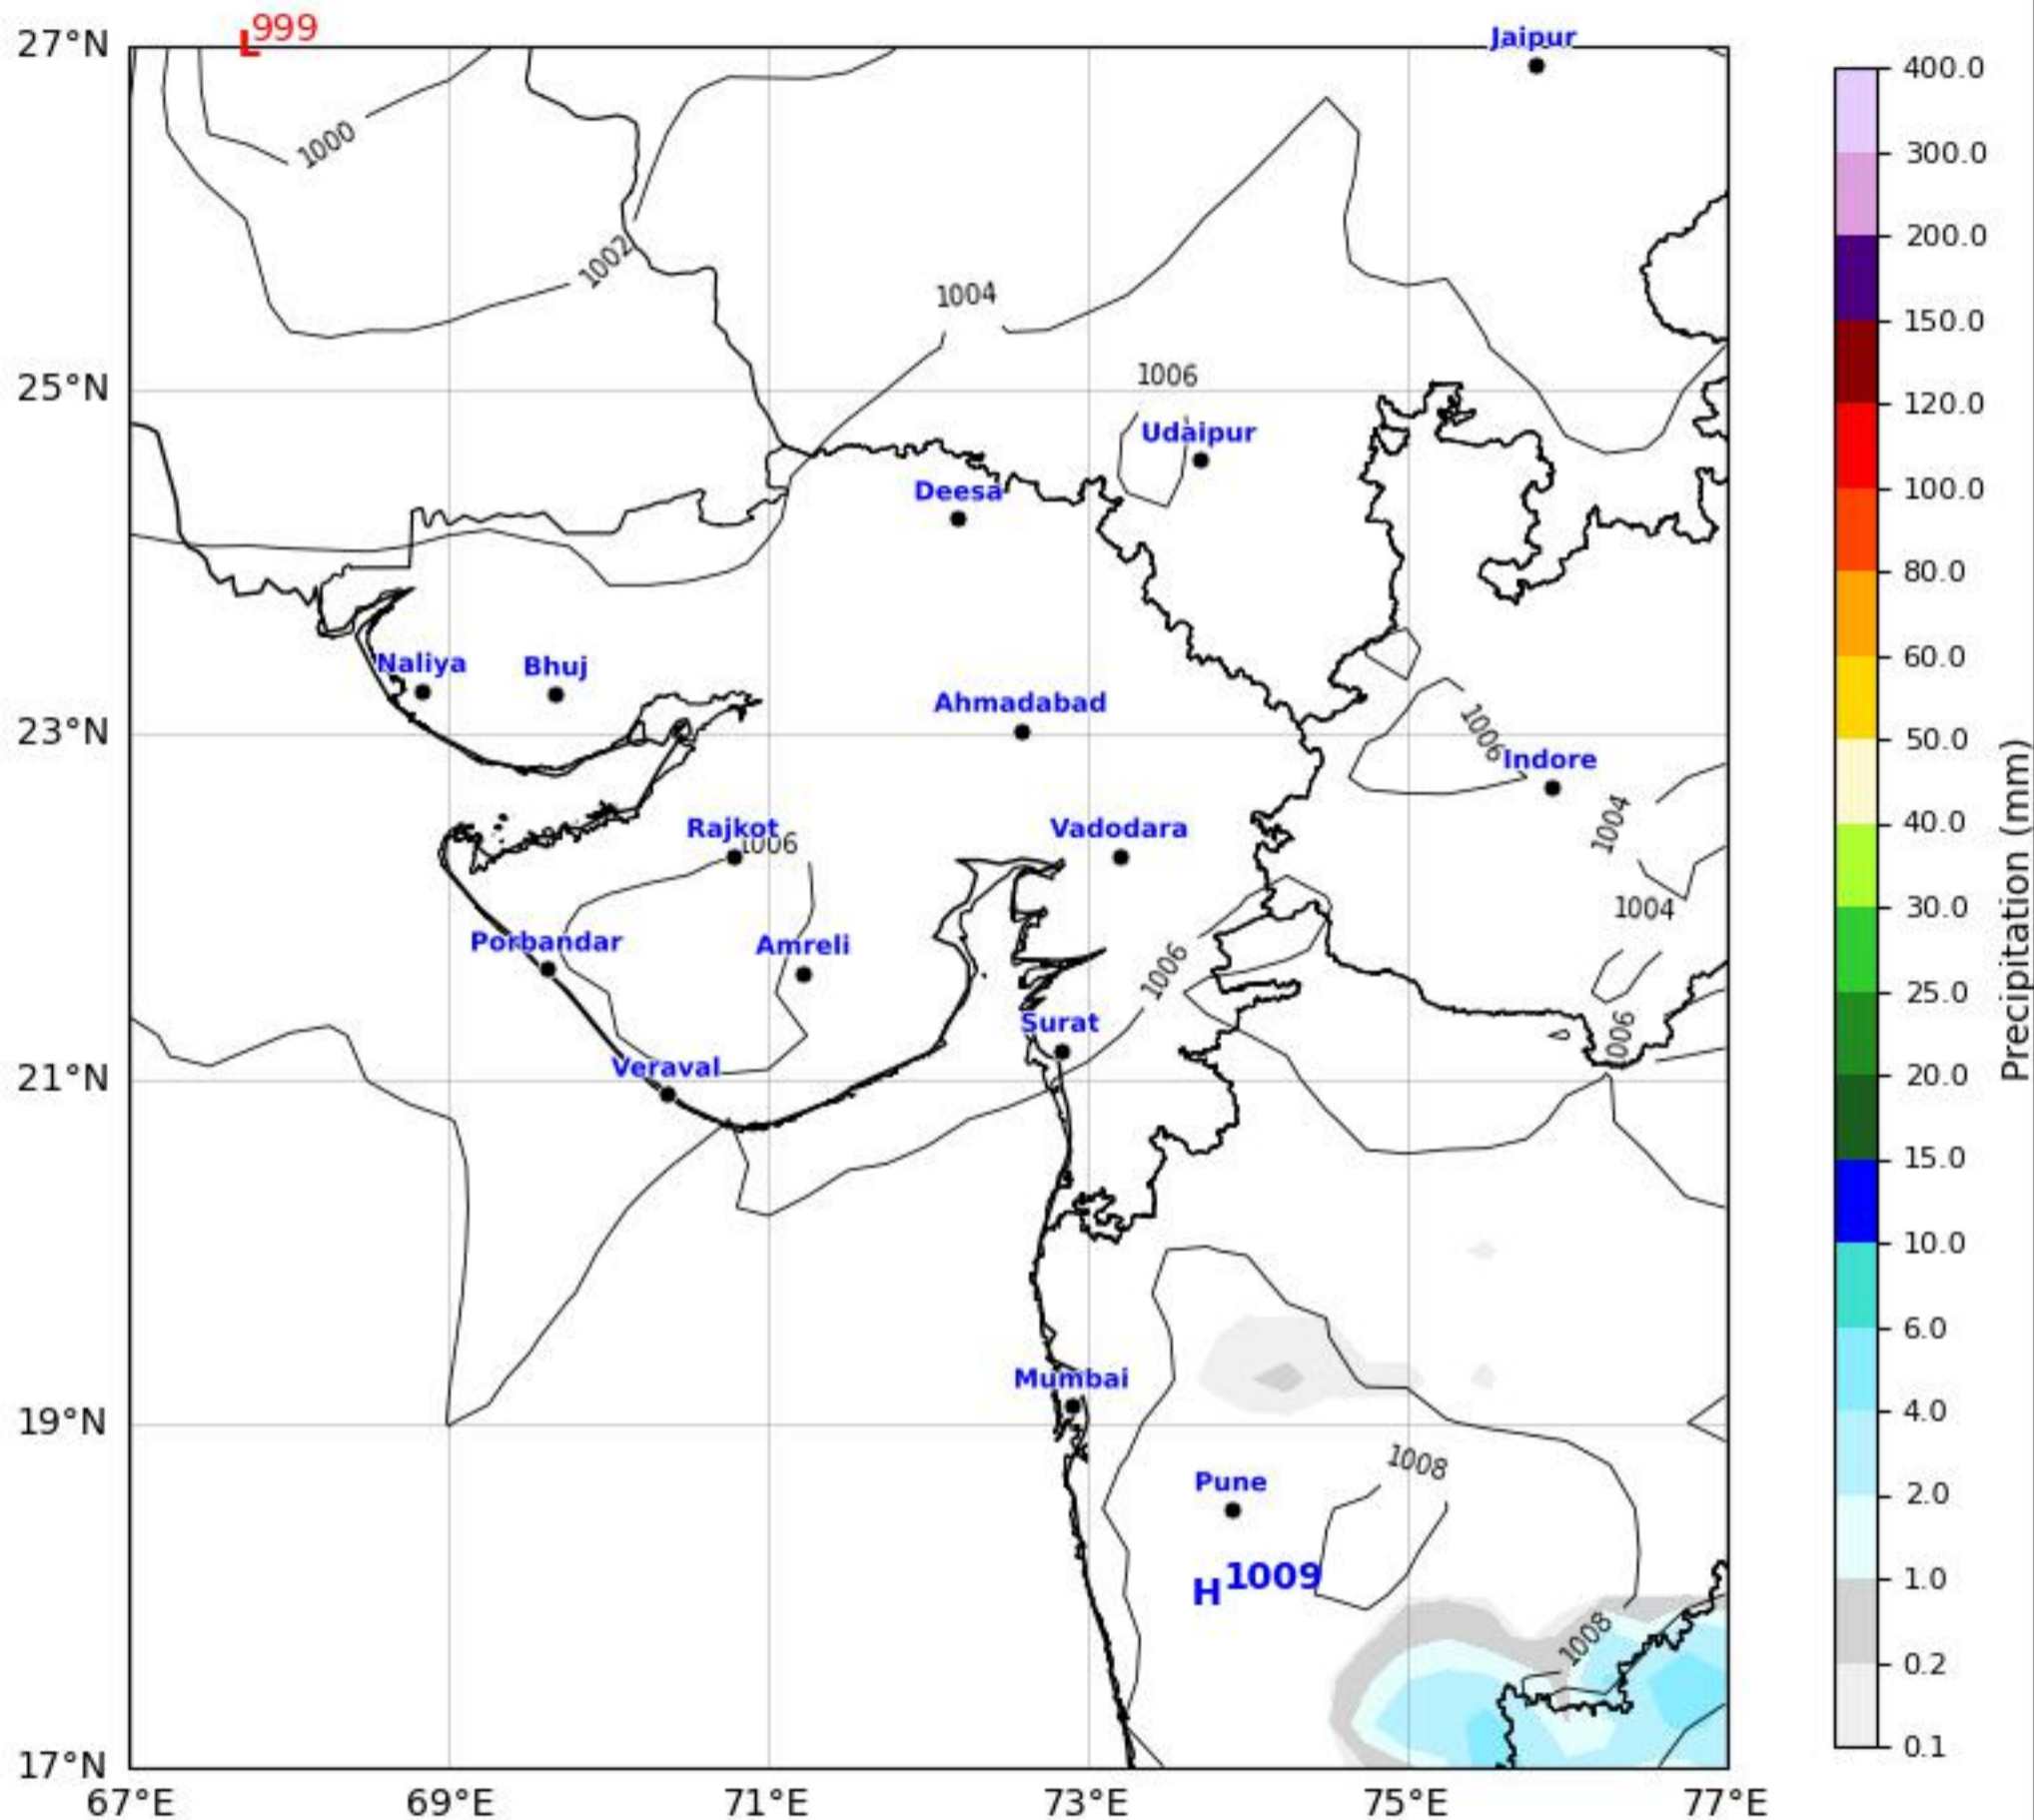

Daily Precipitation Forecast 384 Hours Gujarat & Surrounding Region

GFS run 08 Apr 2026 00Z valid for 24 Apr 2026 00Z

KOLA - West by gujaratweather.com - Data: NOMADS

KOLA: Kathiawar Ocean & Land Atmosphere - Experimental Mapping Mapping Platform

Disclaimer: The images provided by gujaratweather.com are experimental and for informational purposes only. They are not official forecasts. We do not guarantee the accuracy, timeliness, or completeness of these images, which may contain errors due to data download scripts or software limitations. For reliable weather forecasts, Please refer to official agencies such as Indian Meteorological Department or NOAA- NOMADS. The base map shown does not represent political boundaries.