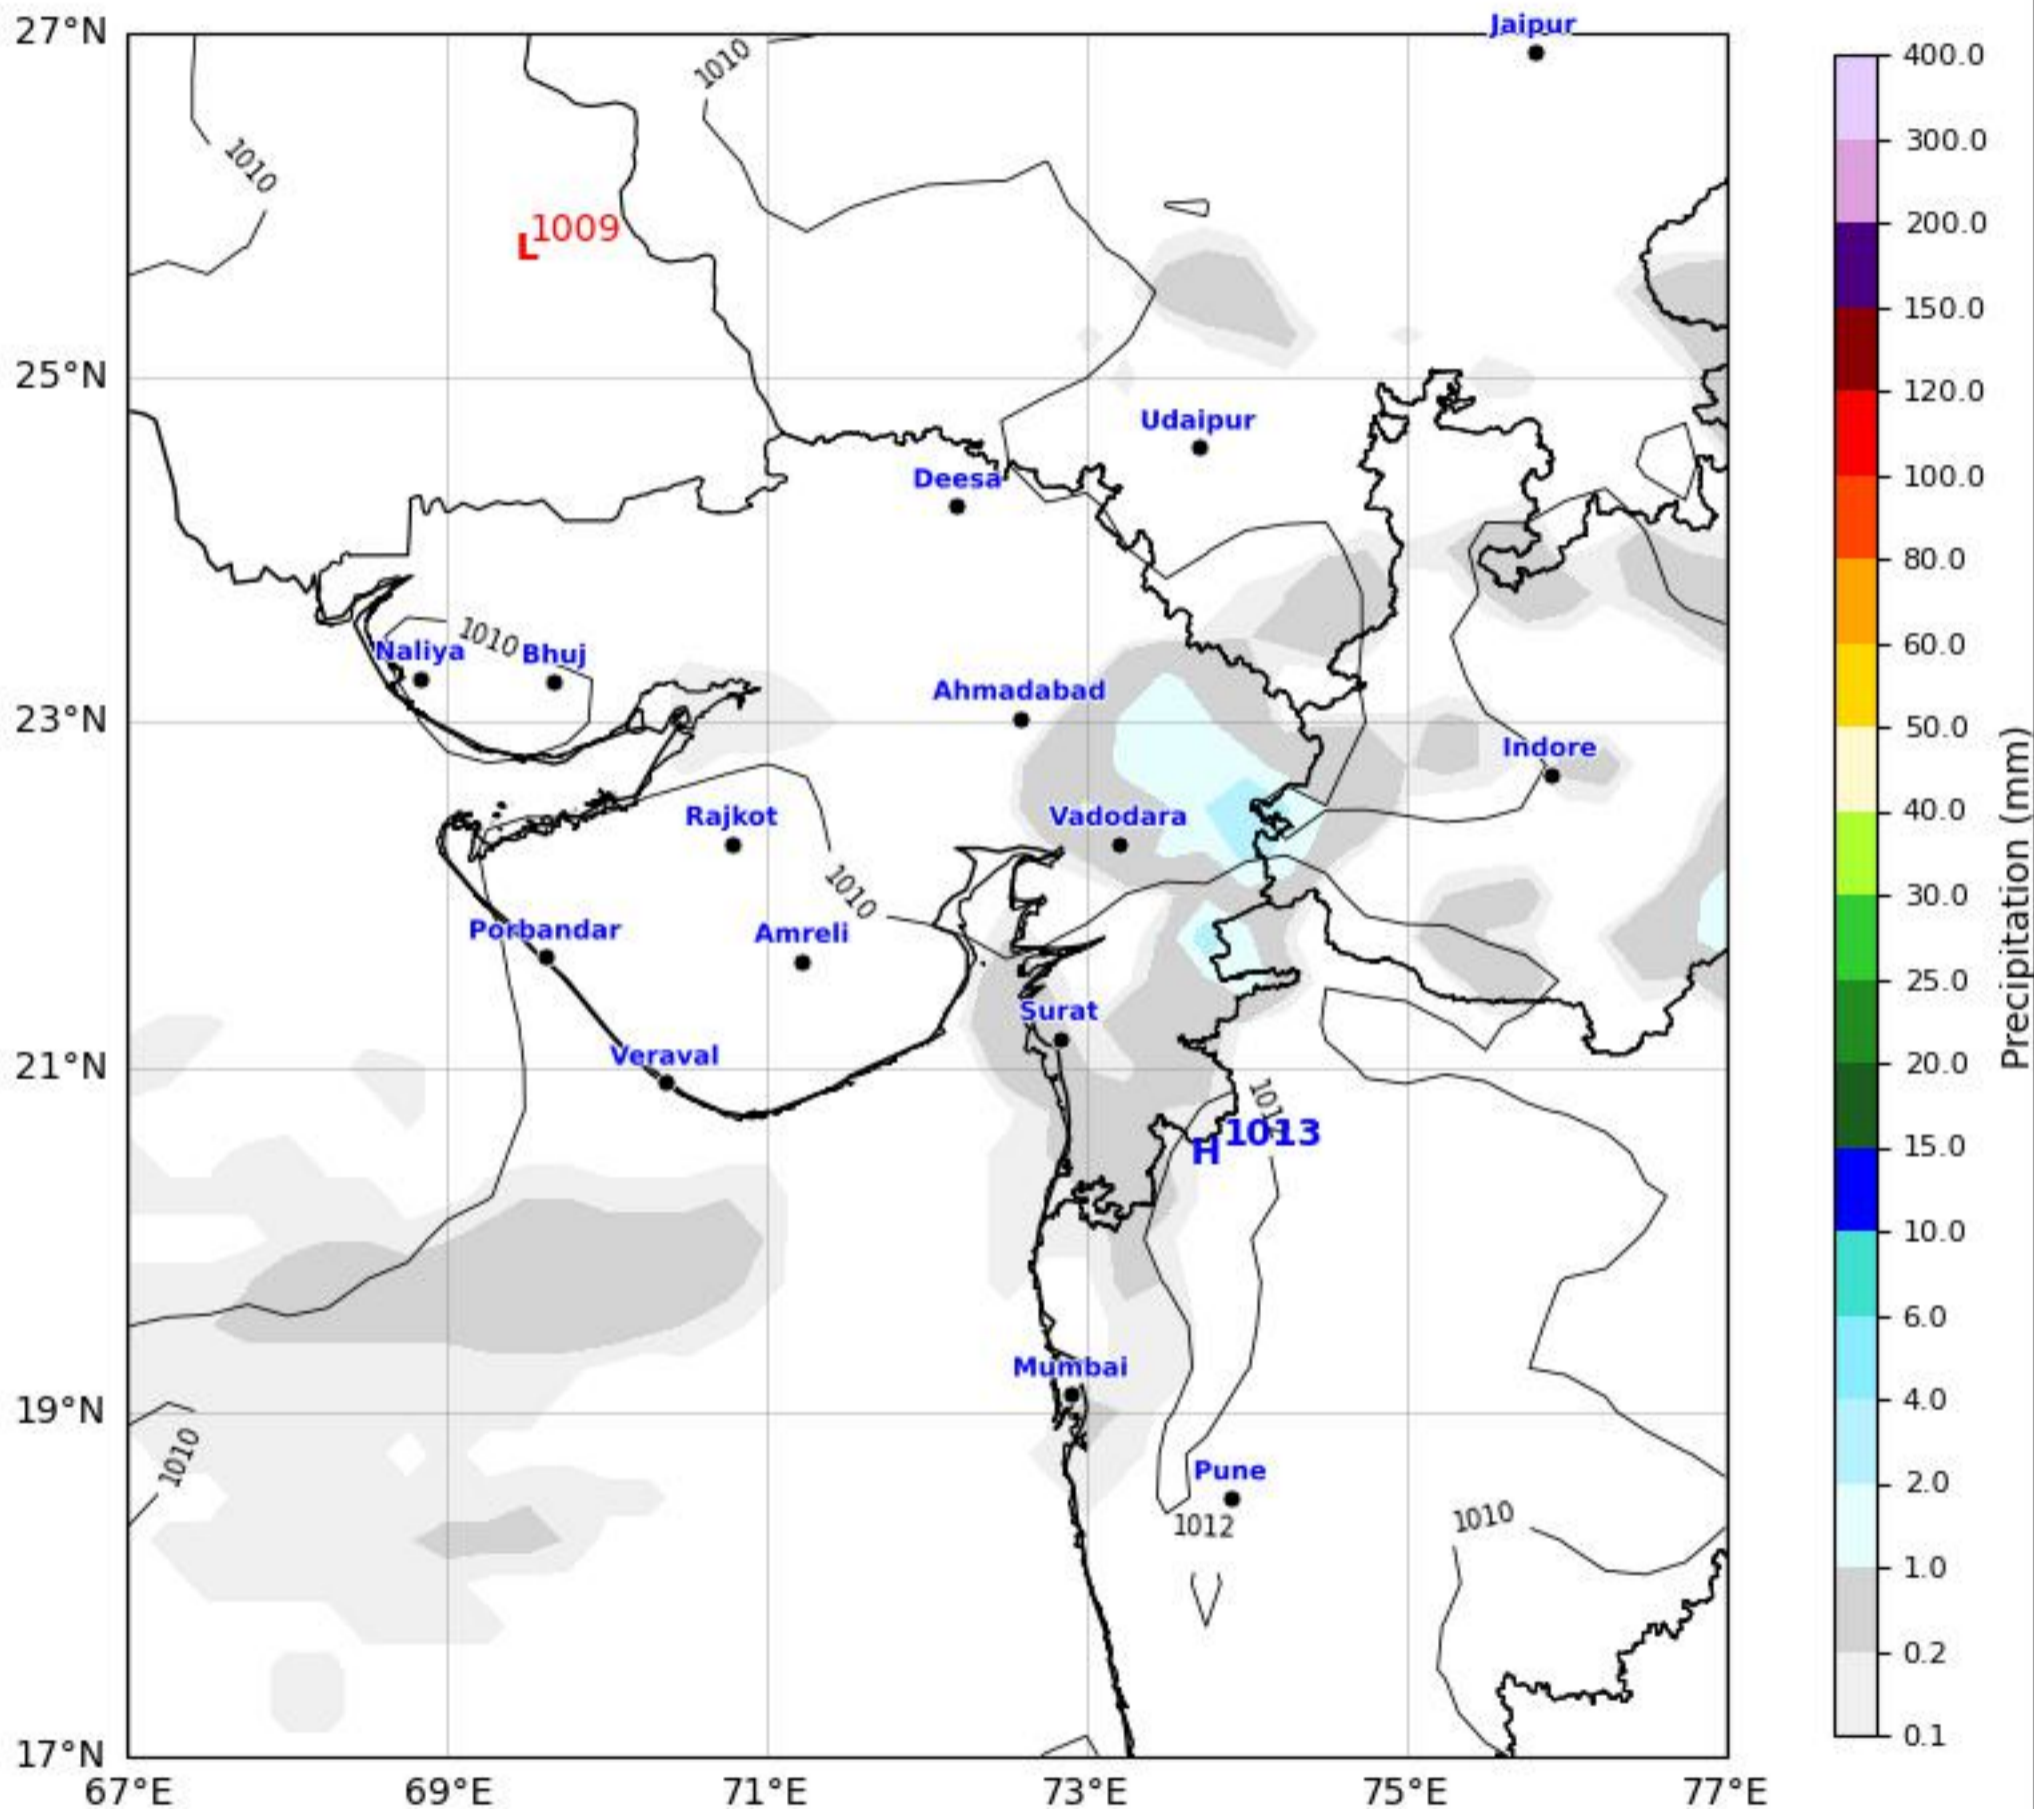

Daily Precipitation Forecast 24 Hours Gujarat & Surrounding Region

GFS run 08 Apr 2026 00Z valid for 09 Apr 2026 00Z

KOLA - West by gujaratweather.com - Data: NOMADS

KOLA: Kathiawar Ocean & Land Atmosphere - Experimental Mapping Mapping Platform

Disclaimer: The images provided by gujaratweather.com are experimental and for informational purposes only. They are not official forecasts. We do not guarantee the accuracy, timeliness, or completeness of these images, which may contain errors due to data download scripts or software limitations. For reliable weather forecasts, Please refer to official agencies such as Indian Meteorological Department or NOAA- NOMADS. The base map shown does not represent political boundaries.