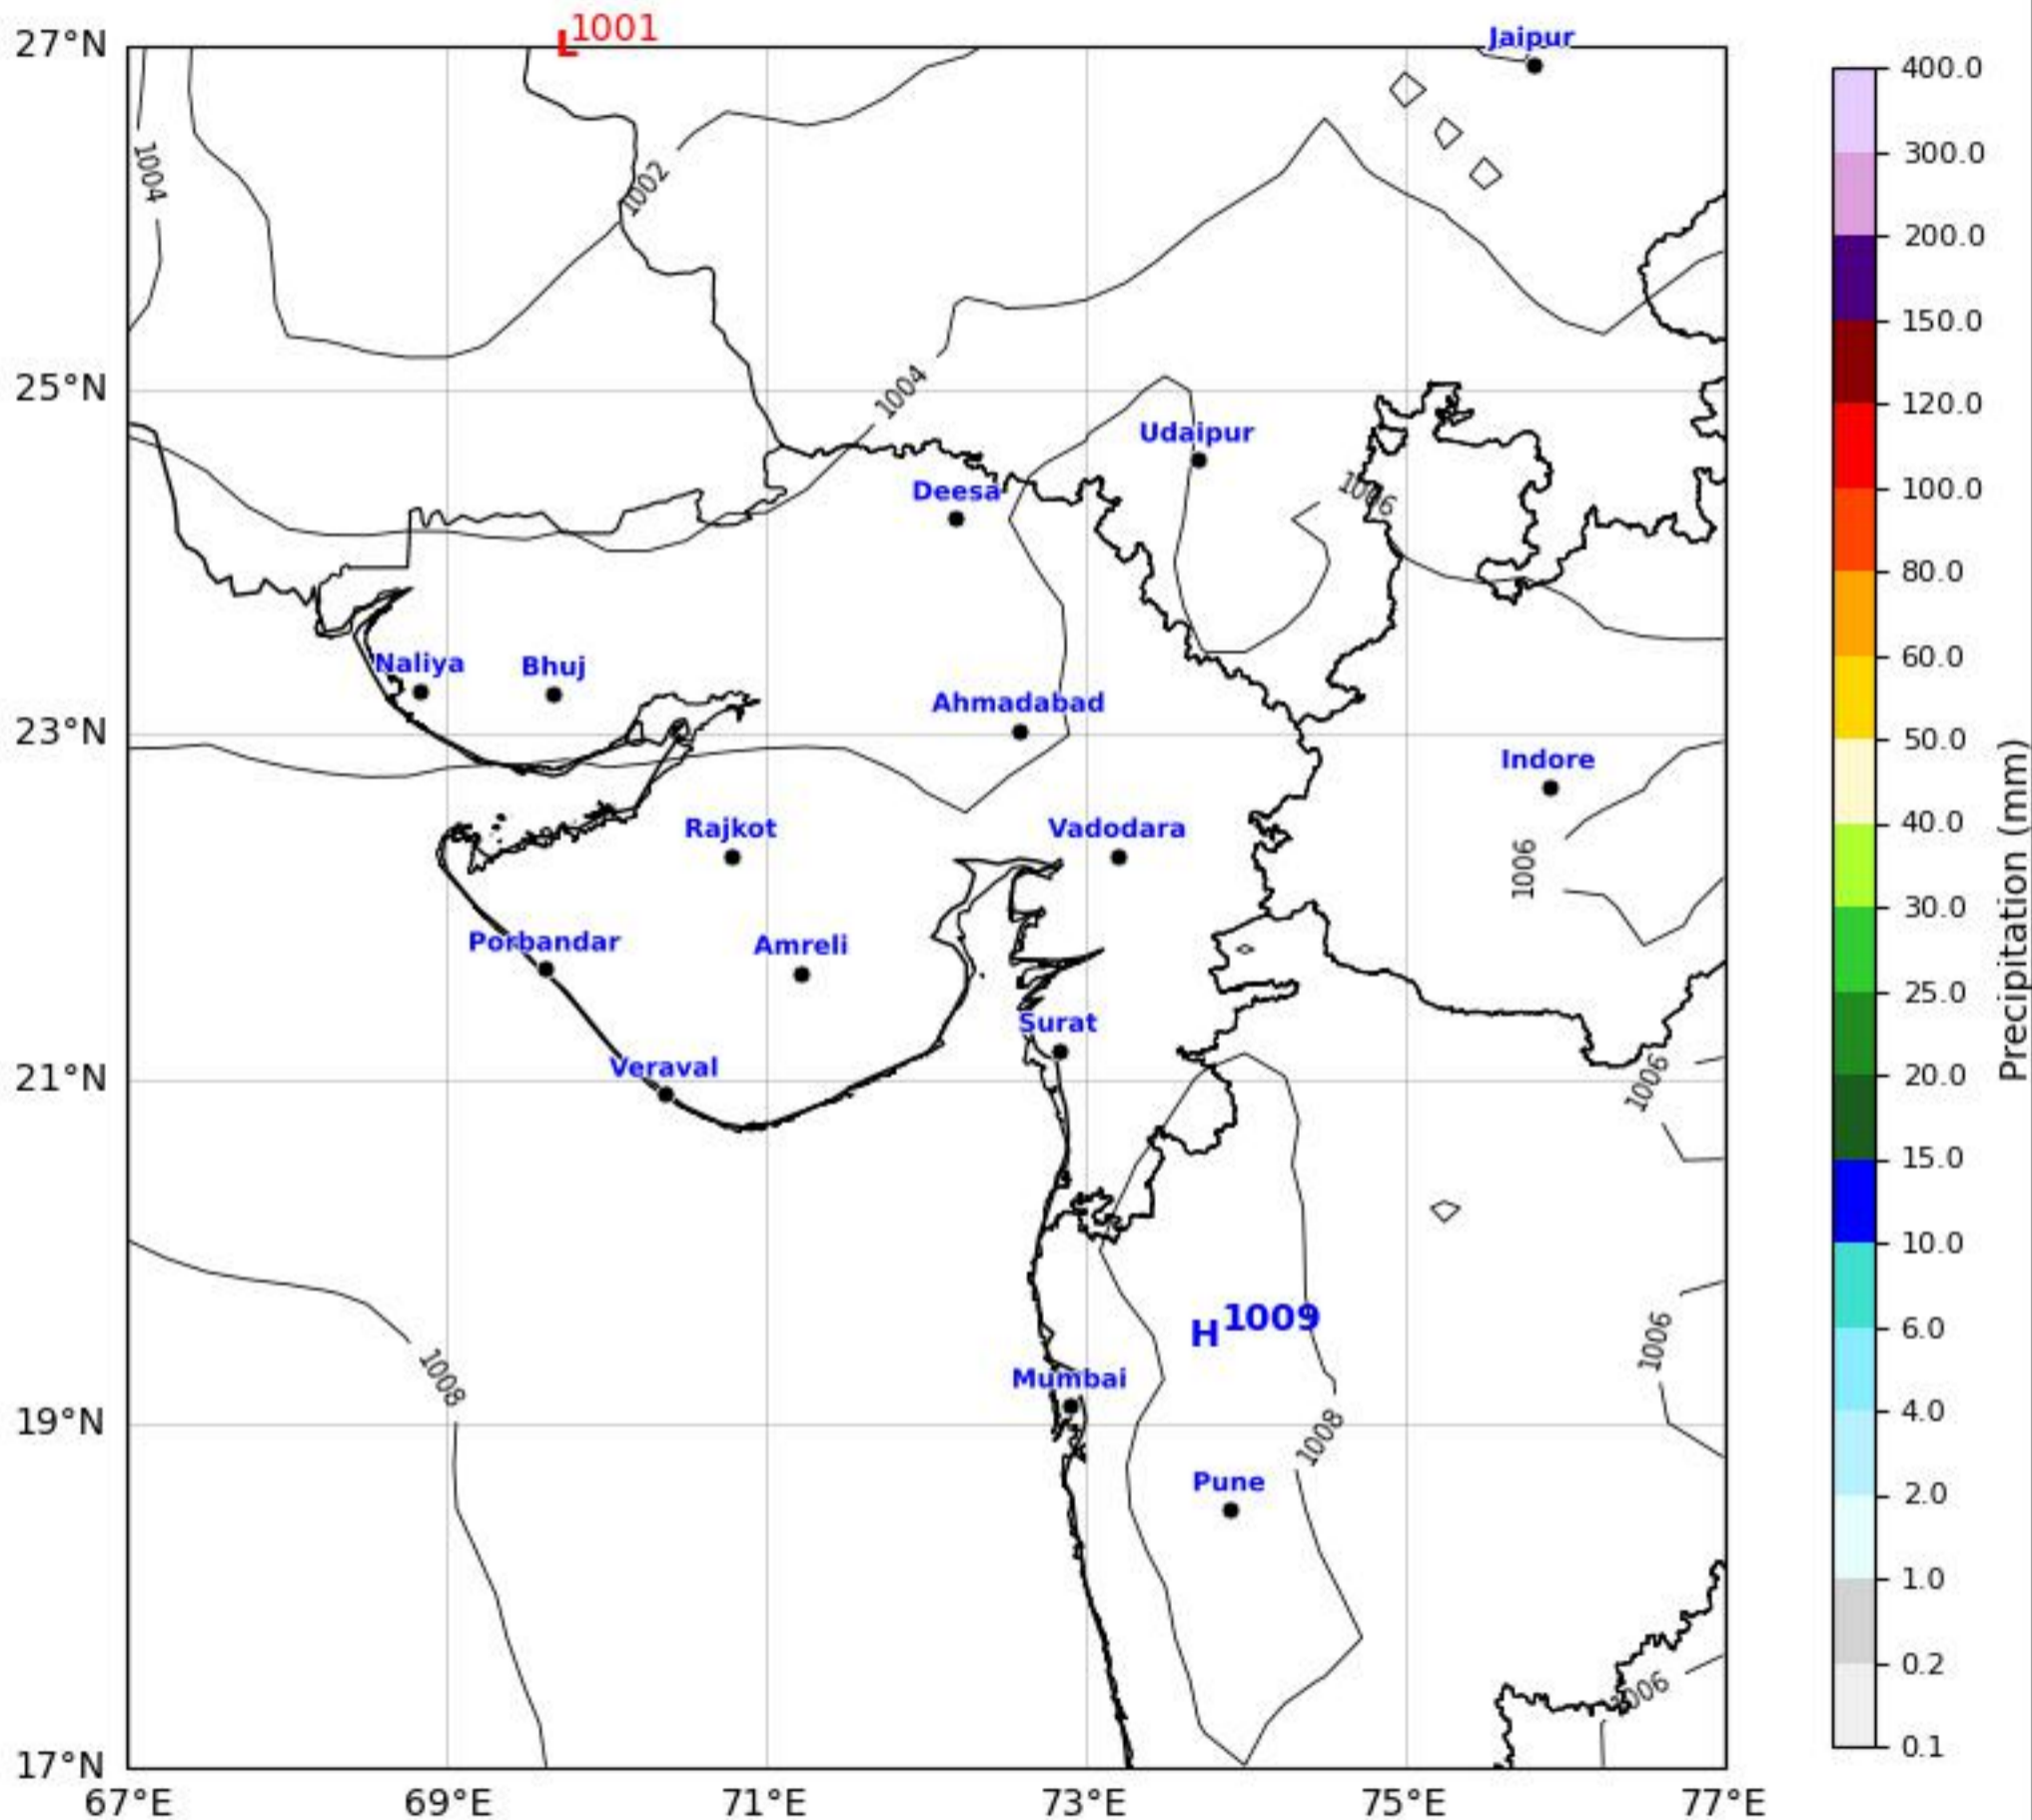

Daily Precipitation Forecast 168 Hours Gujarat & Surrounding Region

GFS run 08 Apr 2026 00Z valid for 15 Apr 2026 00Z

KOLA - West by gujaratweather.com - Data: NOMADS

KOLA: Kathiawar Ocean & Land Atmosphere - Experimental Mapping Mapping Platform

Disclaimer: The images provided by gujaratweather.com are experimental and for informational purposes only. They are not official forecasts. We do not guarantee the accuracy, timeliness, or completeness of these images, which may contain errors due to data download scripts or software limitations. For reliable weather forecasts, Please refer to official agencies such as Indian Meteorological Department or NOAA- NOMADS. The base map shown does not represent political boundaries.