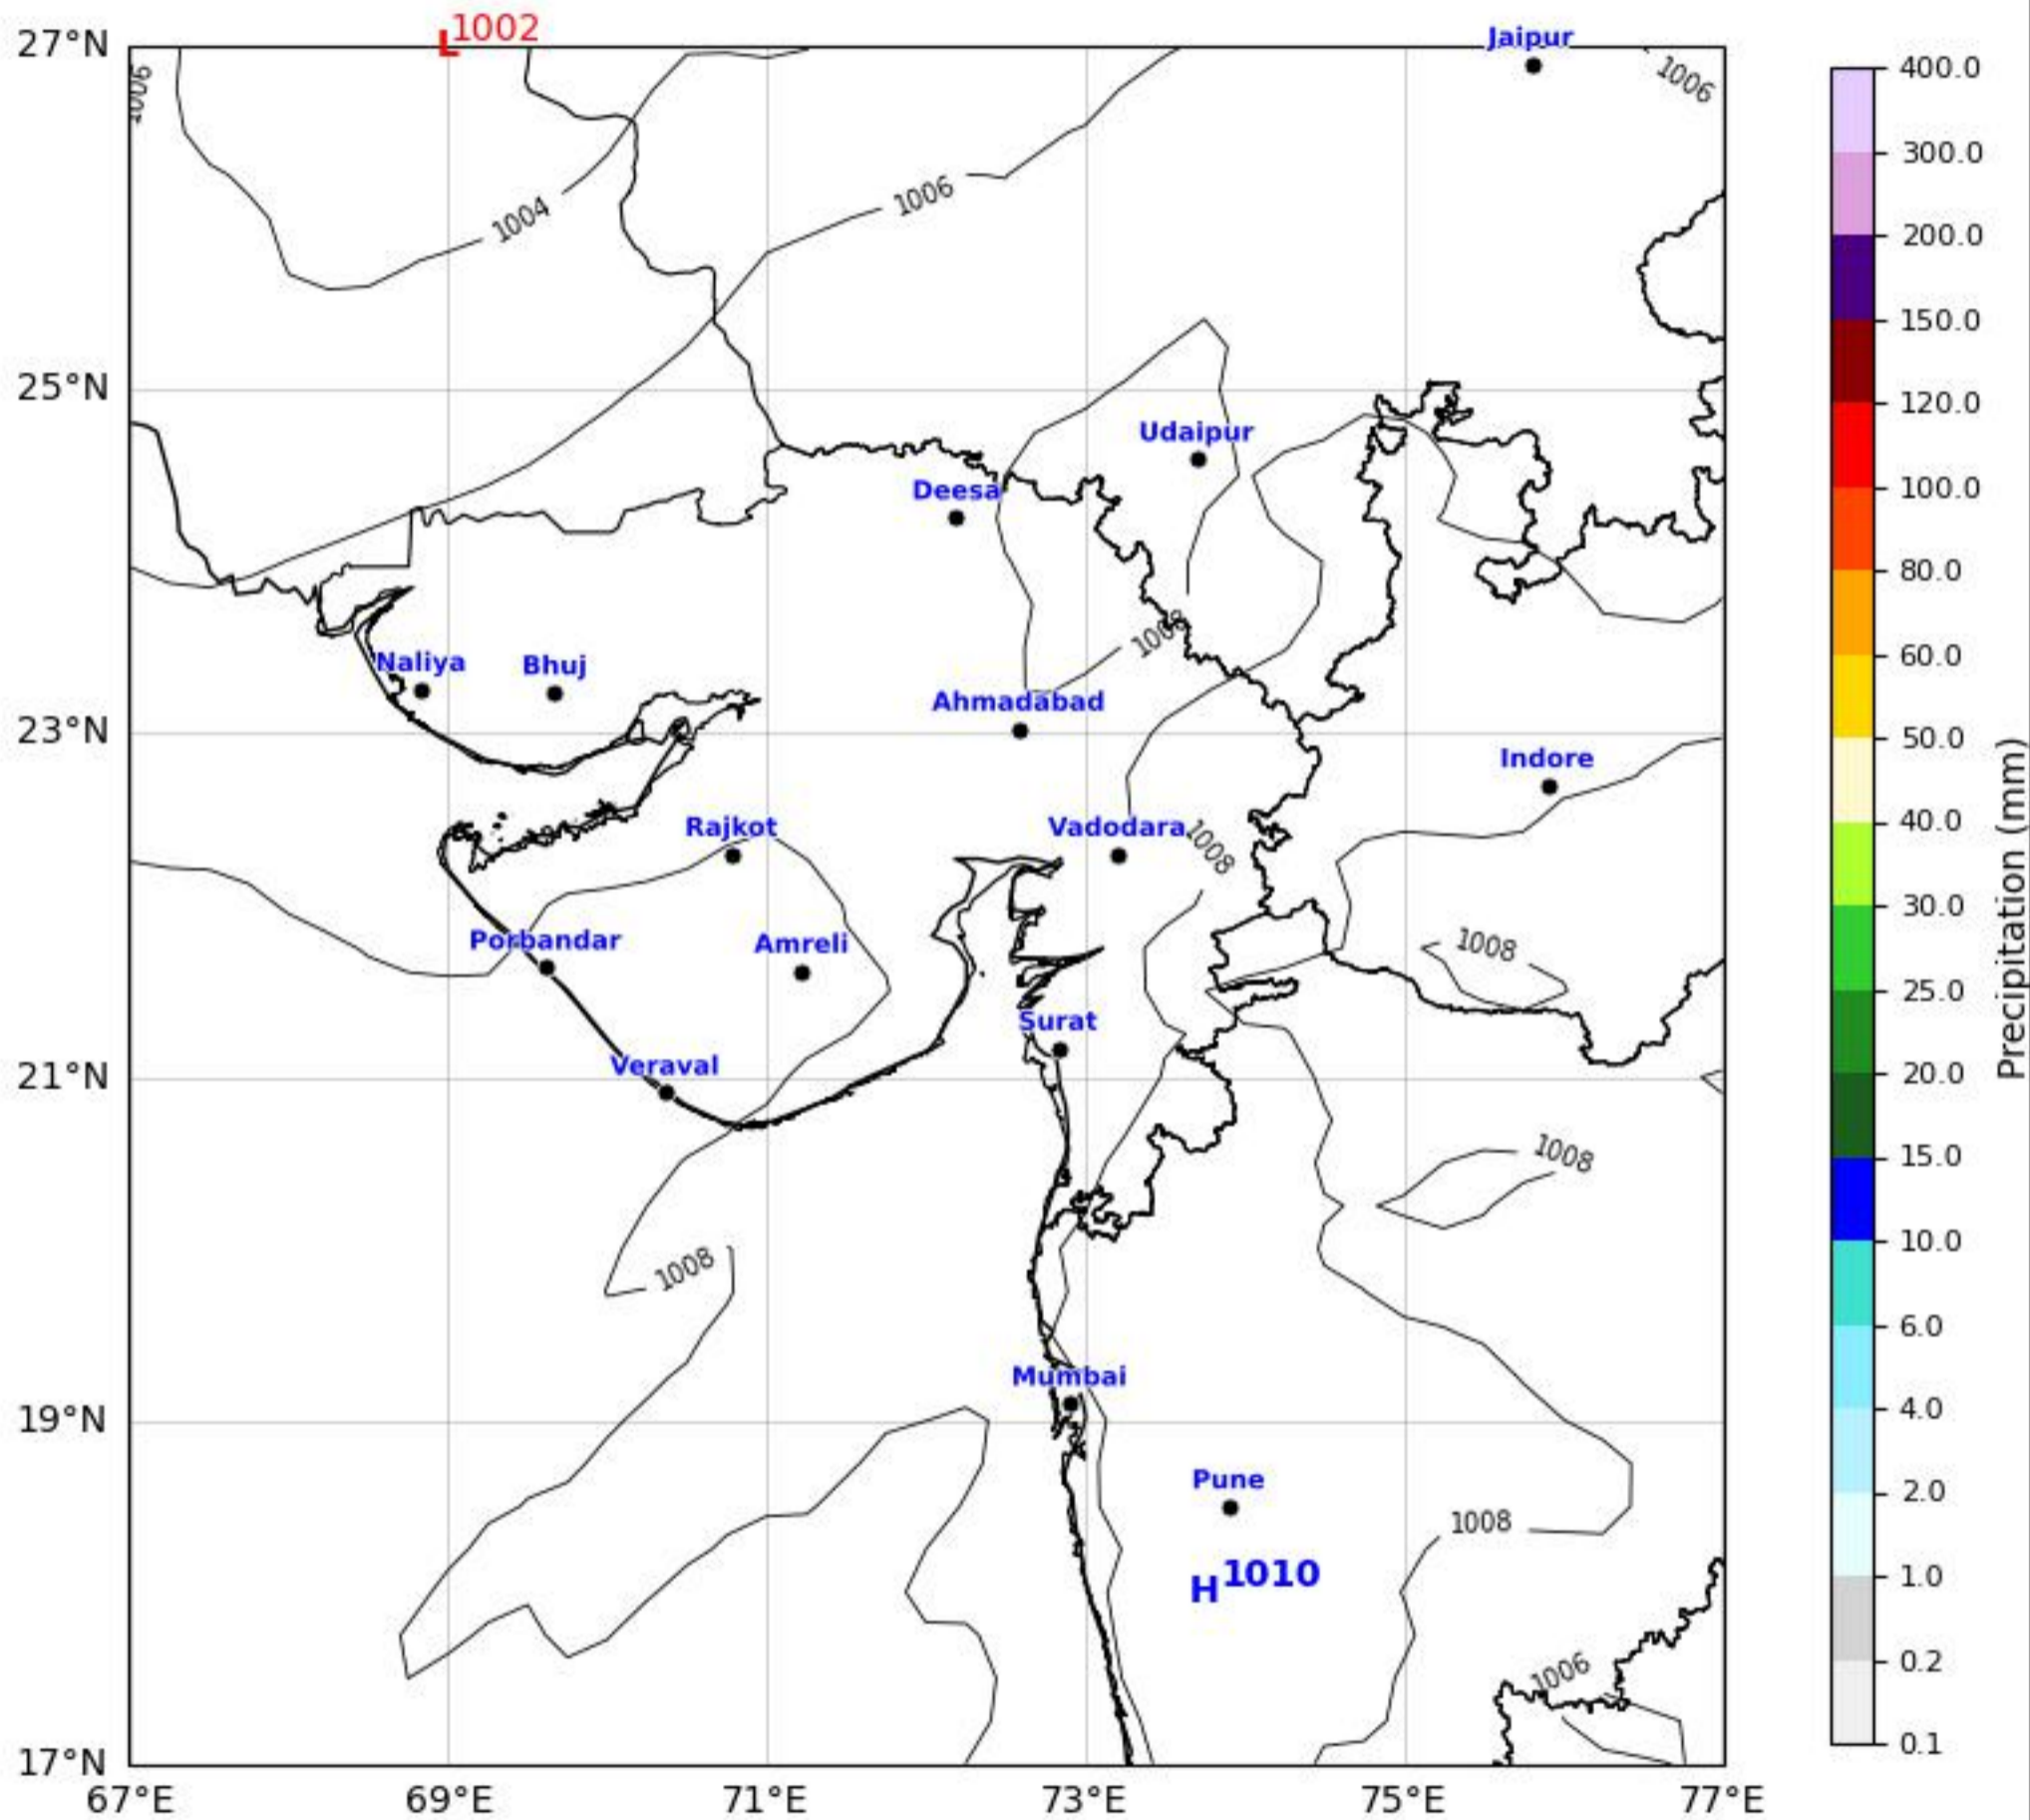

Daily Precipitation Forecast 216 Hours Gujarat & Surrounding Region

GFS run 08 Apr 2026 00Z valid for 17 Apr 2026 00Z

KOLA - West by gujaratweather.com - Data: NOMADS

KOLA: Kathiawar Ocean & Land Atmosphere - Experimental Mapping Mapping Platform

Disclaimer: The images provided by gujaratweather.com are experimental and for informational purposes only. They are not official forecasts. We do not guarantee the accuracy, timeliness, or completeness of these images, which may contain errors due to data download scripts or software limitations. For reliable weather forecasts, Please refer to official agencies such as Indian Meteorological Department or NOAA- NOMADS. The base map shown does not represent political boundaries.