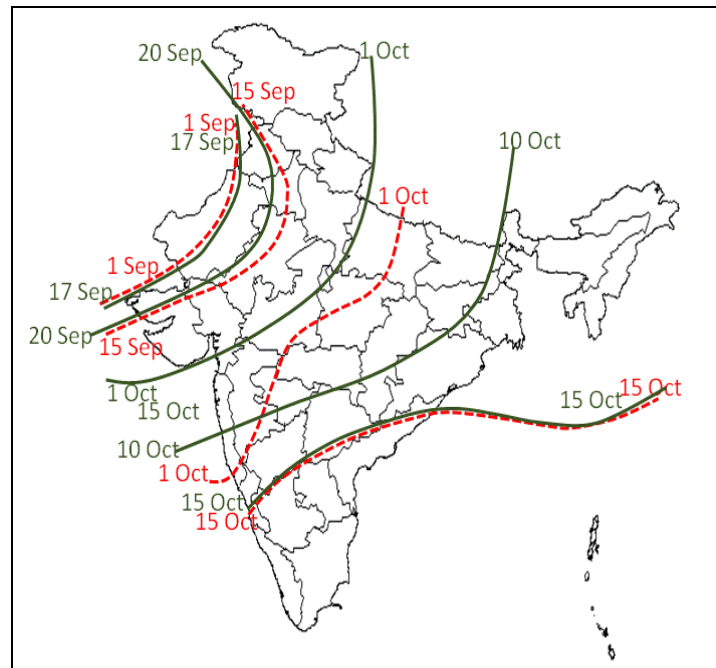

Monsoon onset over Kerala remains the same, i.e., 1 June. However, new monsoon advance dates over the states like Maharashtra, Gujarat, Madhya Pradesh, Chattisgarh, Telegana, Andhra Pradesh, Odisha, Jharkhand, Bihar and parts of Uttar Pradesh are delayed by 3-7 days compared to existing normal dates. However, over extreme northwest India, the monsoon arrives now little earlier, on 8<sup>th</sup> July compared to the existing date of 15<sup>th</sup> July. There are however appreciable changes in the monsoon withdrawal dates, especially over Northwest and Central India. Monsoon withdraws from NW India almost 7-14 days later from the existing dates. There is no change in the final withdrawal date over south India, i.e., 15<sup>th</sup> October.

### Existing & New Dates of Normal Monsoon Onset/progress

Fig.1(a) Map showing the new (black solid) normal dates of monsoon onset/progress over the country based on the new objective rainfall criteria for the base period of 1961-2019 along with existing normal dates (red dotted).

### Existing & New Dates of Normal Monsoon Withdrawal

Fig.1(b) Map showing the new (black solid) normal dates of monsoon withdrawal over the country based on the new objective rainfall criteria for the base period of 1971-2019 along with existing normal dates (red dotted).