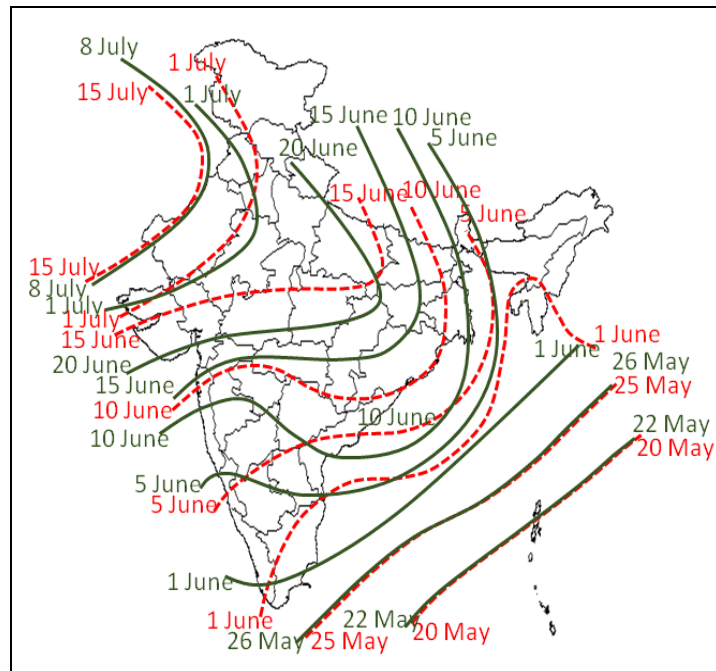

Monsoon onset over Kerala remains the same, i.e., 1 June. However, new monsoon advance dates over the states like Maharashtra, Gujarat, Madhya Pradesh, Chattisgarh, Telegana, Andhra Pradesh, Odisha, Jharkhand, Bihar and parts of Uttar Pradesh are delayed by 3-7 days compared to existing normal dates. However, over extreme northwest India, the monsoon arrives now little earlier, on 8<sup>th</sup> July compared to the existing date of 15<sup>th</sup> July. There are however appreciable changes in the monsoon withdrawal dates, especially over Northwest and Central India. Monsoon withdraws from NW India almost 7-14 days later from the existing dates. There is no change in the final withdrawal date over south India, i.e., 15<sup>th</sup> October.

These new dates are relevant for many applications like agriculture, water and power management etc.

The new and older onset and withdrawal dates are shown in Fig 1.

Table -1 shows new and old onset and withdrawal dates of few major cities in India. IMD will start using these new dates from 1 June 2020. IMD will release a very detailed report by 15 May 2020.

### Existing & New Dates of Normal Monsoon Onset/progress

Fig.1(a) Map showing the new (black solid) normal dates of monsoon onset/progress over the country based on the new objective rainfall criteria for the base period of 1961-2019 along with existing normal dates (red dotted).

### Existing & New Dates of Normal Monsoon Withdrawal

Fig.1(b) Map showing the new (black solid) normal dates of monsoon withdrawal over the country based on the new objective rainfall criteria for the base period of 1971-2019 along with existing normal dates (red dotted).